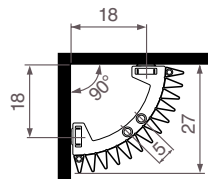

CORW

Corner Wall

POSITION FLOW AND RETURN PIPE

With connection sets 31>32>33>34

With connection sets 41>42

CONNECTIONS

TWO PIPE

STANDARD CONNECTION:
CODE MM