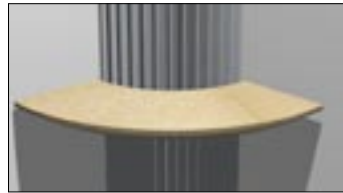

Iguana > Circo Corner

Iguana > Circo Corner

AN EMPTY CORNER IS ALL IT NEEDS !

The Iguana Corner has to be placed in the corner. An empty corner, for example above the bathtub, is all it needs. Iguana is a visually attractive design radiator, with a compact and refined appearance. A timeless sculpture with a symbolic design: the top view of the radiator resembles a child's drawing of a radiating sun. No collectors, no technical stunts. Thanks to simple aesthetics and natural rhythm, the symbolic value of Iguana is unique.

ONE PIPE:

The standard radiator can be connected to a one pipe system with connection sets 41 or 42.

With a maximum of 2 radiators per heating ring.

Iguana > Circo Corner > Options

OPTIONS CIRCO CORNER

LARGE TABLET in beech veneer

Code
9087.040628

SMALL TABLET in beech veneer

Code
9087.041528

TOWEL RAIL chrome-plated aluminium

Code
9087.043466

HAT RACK chrome-plated aluminium

Code
9087.044466

DIMENSIONS OPTIONS