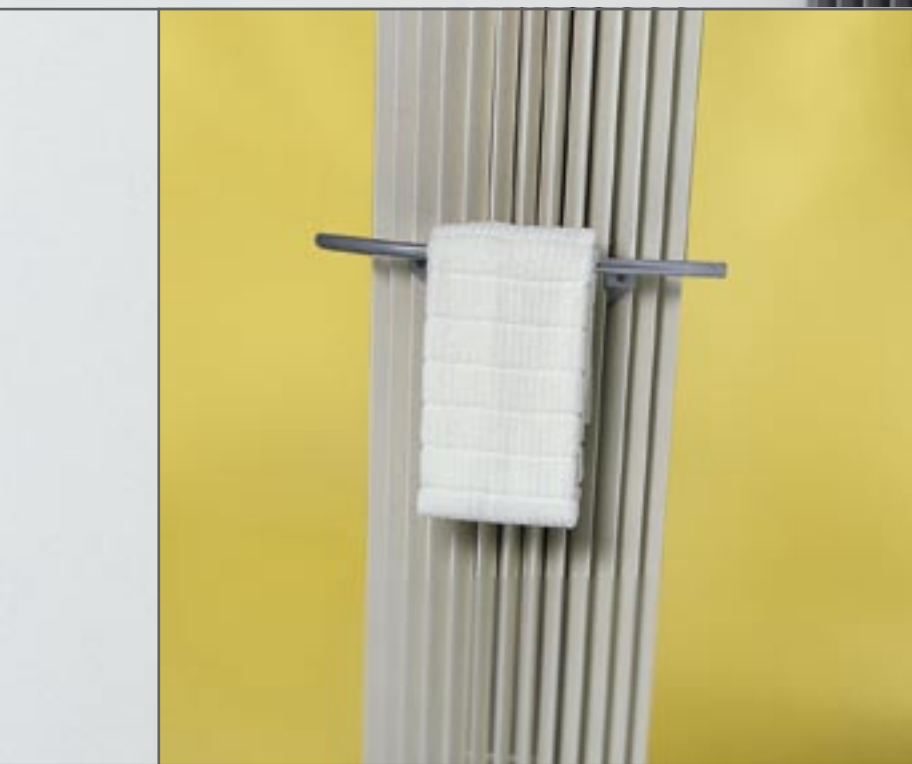

Iguana > Circo Corner

Iguana > Circo Corner

AN EMPTY CORNER IS ALL IT NEEDS !

The Iguana Corner has to be placed in the corner. An empty corner, for example above the bathtub, is all it needs. Iguana is a visually attractive design radiator, with a compact and refined appearance. A timeless sculpture with a symbolic design: the top view of the radiator resembles a child's drawing of a radiating sun. No collectors, no technical stunts. Thanks to simple aesthetics and natural rhythm, the symbolic value of Iguana is unique.

COLOURS

Standard colours without surcharge:

- > sandblast grey metallic 001
- > white 301 (RAL 9010 satin)
- > white 333 (RAL 9016 satin)

Other colours:

- > see colour chart

The Iguana Design-Awards:

DIMENSIONS

CORW

Corner Wall

POSITION FLOW AND RETURN PIPE

With connection sets 31>32>33>34

With connection sets 41>42

CONNECTIONS

TWO PIPE

STANDARD CONNECTION:
CODE MM

ONE PIPE:

The standard radiator can be connected to a one pipe system with connection sets 41 or 42.

With a maximum of 2 radiators per heating ring.

Iguana > Circo Corner > Options

OPTIONS CIRCO CORNER

LARGE TABLET in beech veneer