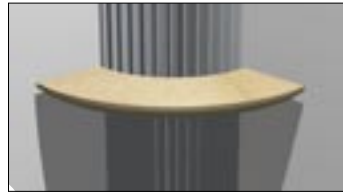

Iguana > Circo Corner

Iguana > Circo Corner

AN EMPTY CORNER IS ALL IT NEEDS !

The Iguana Corner has to be placed in the corner. An empty corner, for example above the bathtub, is all it needs. Iguana is a visually attractive design radiator, with a compact and refined appearance. A timeless sculpture with a symbolic design: the top view of the radiator resembles a child's drawing of a radiating sun. No collectors, no technical stunts. Thanks to simple aesthetics and natural rhythm, the symbolic value of Iguana is unique.

ONE PIPE:

The standard radiator can be connected to a one pipe system with connection sets 41 or 42.

With a maximum of 2 radiators per heating ring.

Iguana > Circo Corner > Options

OPTIONS CIRCO CORNER

LARGE TABLET in beech veneer

Code
9087.040628

SMALL TABLET in beech veneer

Code
9087.041528

TOWEL RAIL chrome-plated aluminium

Code
9087.043466

HAT RACK chrome-plated aluminium

Code
9087.044466

DIMENSIONS OPTIONS