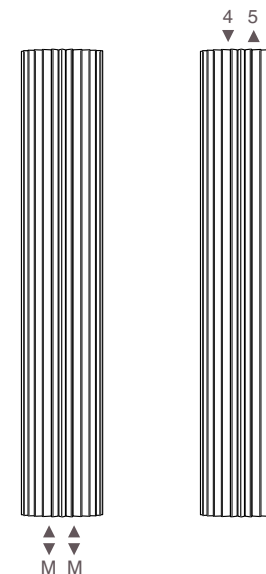

Iguana > Circo Corner

Iguana > Circo Corner

AN EMPTY CORNER IS ALL IT NEEDS !

The Iguana Corner has to be placed in the corner. An empty corner, for example above the bathtub, is all it needs. Iguana is a visually attractive design radiator, with a compact and refined appearance. A timeless sculpture with a symbolic design: the top view of the radiator resembles a child's drawing of a radiating sun. No collectors, no technical stunts. Thanks to simple aesthetics and natural rhythm, the symbolic value of Iguana is unique.

CORW

Corner Wall

POSITION FLOW AND RETURN PIPE

With connection sets 31>32>33>34

With connection sets 41>42

CONNECTIONS

TWO PIPE

STANDARD CONNECTION:
CODE MM

ONE PIPE:

The standard radiator can be connected to a one pipe system with connection sets 41 or 42.

With a maximum of 2 radiators per heating ring.

Iguana > Circo Corner > Options

OPTIONS CIRCO CORNER

LARGE TABLET in beech veneer