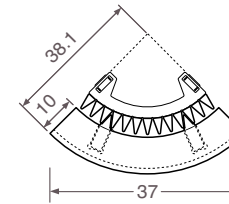

SMALL TABLET