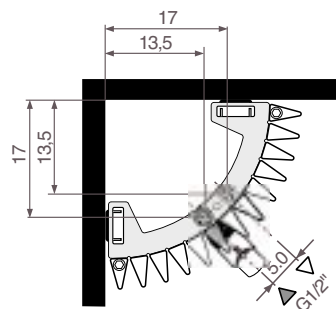

Iguana > Circo Corner

Iguana > Circo Corner

AN EMPTY CORNER IS ALL IT NEEDS !

The Iguana Corner has to be placed in the corner. An empty corner, for example above the bathtub, is all it needs. Iguana is a visually attractive design radiator, with a compact and refined appearance. A timeless sculpture with a symbolic design: the top view of the radiator resembles a child's drawing of a radiating sun. No collectors, no technical stunts. Thanks to simple aesthetics and natural rhythm, the symbolic value of Iguana is unique.

CORW

Corner Wall

POSITION FLOW AND RETURN PIPE

With connection sets 31>32>33>34

With connection sets 41>42

CONNECTIONS

TWO PIPE

STANDARD CONNECTION:
CODE MM

ONE PIPE:

The standard radiator can be connected to a one pipe system with connection sets 41 or 42.

With a maximum of 2 radiators per heating ring.

Iguana > Circo Corner > Options

OPTIONS CIRCO CORNER

LARGE TABLET in beech veneer