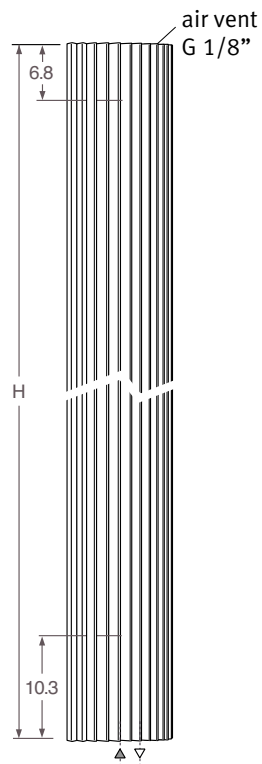

Iguana > Circo Corner

Iguana > Circo Corner

AN EMPTY CORNER IS ALL IT NEEDS !

The Iguana Corner has to be placed in the corner. An empty corner, for example above the bathtub, is all it needs. Iguana is a visually attractive design radiator, with a compact and refined appearance. A timeless sculpture with a symbolic design: the top view of the radiator resembles a child's drawing of a radiating sun. No collectors, no technical stunts. Thanks to simple aesthetics and natural rhythm, the symbolic value of Iguana is unique.

CORW

Corner Wall

POSITION FLOW AND RETURN PIPE

With connection sets 31>32>33>34

With connection sets 41>42

CONNECTIONS

TWO PIPE

STANDARD CONNECTION:
CODE MM

ONE PIPE:

The standard radiator can be connected to a one pipe system with connection sets 41 or 42.

With a maximum of 2 radiators per heating ring.

Iguana > Circo Corner > Options

OPTIONS CIRCO CORNER

LARGE TABLET in beech veneer

Code
9087.040628

SMALL TABLET in beech veneer

Code
9087.041528

TOWEL RAIL chrome-plated aluminium

Code
9087.043466

HAT RACK chrome-plated aluminium

Code
9087.044466

DIMENSIONS OPTIONS