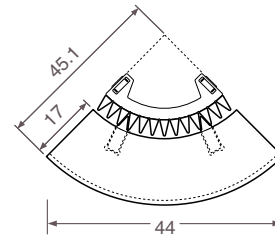

DIMENSIONS OPTIONS

LARGE TABLET