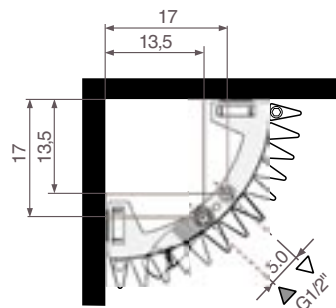

CORW

Corner Wall

POSITION FLOW AND RETURN PIPE

With connection sets 31>32>33>34

With connection sets 41>42

CONNECTIONS

TWO PIPE

STANDARD CONNECTION:
CODE MM

TOP END CONNECTION:
CODE 45 OR 54

(1° number > flow)

When ordering a top end connection, no insert pipe should be ordered. Air vents should be positioned on the central heating pipes.

Ordering code: specify code 45 or 54 instead if MM, no surcharge.

ONE PIPE:

The standard radiator can be connected to a one pipe system with connection sets 41 or 42.

With a maximum of 2 radiators per heating ring.

Iguana > Circo Corner > Options

OPTIONS CIRCO CORNER

LARGE TABLET in beech veneer