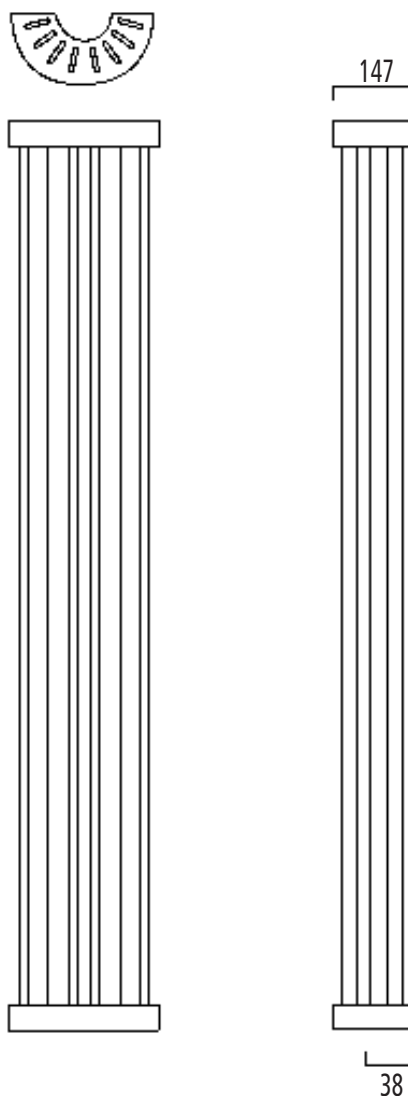

Arc

Arc has 4 integral brackets.
 30mm shaped collectors.
 60mm flat cross tubes.

Pipe centres left to right = 195mm
 Pipe centres from wall = 38mm
 Depth from wall = 147mm

Important Note

The Radiator Company recommend that existing or new pipework is not adjusted until the radiator or towel rail is installed in its final position.