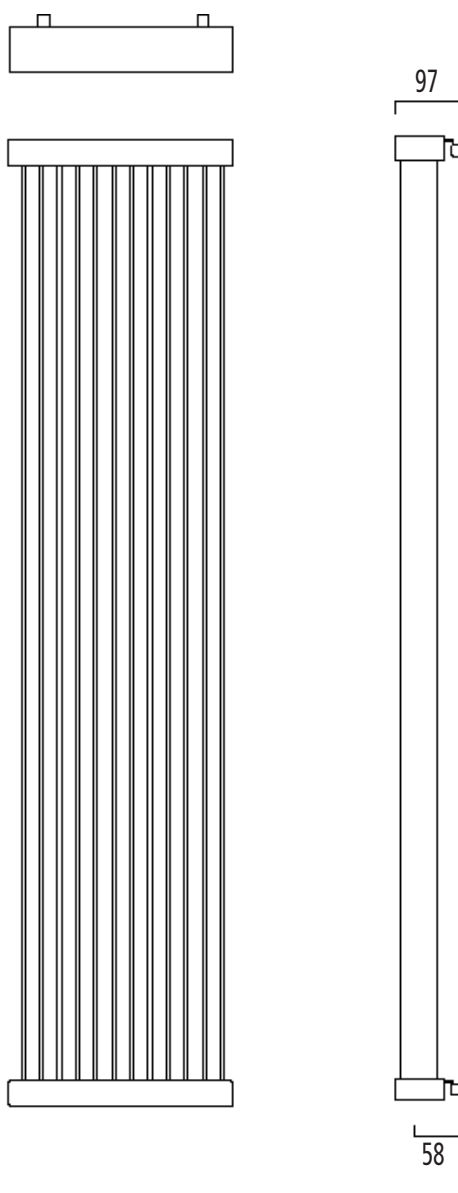

Bar

Bar has 4 integral brackets.

30mm shaped collectors.

60mm flat cross tubes.

Pipe centres left to right = width - 60mm

Pipe centres from wall = 58mm

Depth from wall = 97mm

Important Note