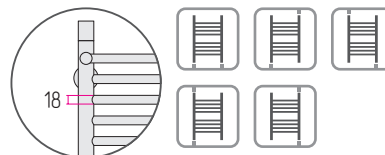

Bohemia P1

PREMIUMSTYLE

Art.	Heating capacity 55/45/20°C (W)	Heating capacity 75/65/20°C (W)	Total weight, inc. components and packaging (kg)	Internal volume (dm³)	Recommended capacity of electric heating element (W)
**307	226	464	8,60	2,39	300
**308	259	532	9,40	2,81	300
**309	313	644	11,20	3,41	600

Water

Electric

Piping connection points:

Attention!