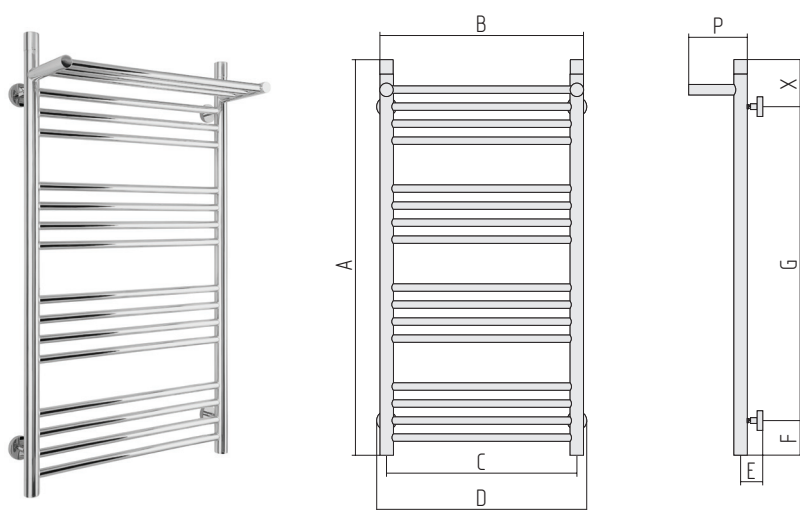

Art.	A	B	C	D	E	F	G	X	P	K
**307	758	532	500	550	54-70	80	562	116	170	213-228
**308	958	532	500	550	54-70	80	762	116	170	213-228
**309	1158	532	500	550	54-70	80	962	116	170	213-228

Colour range