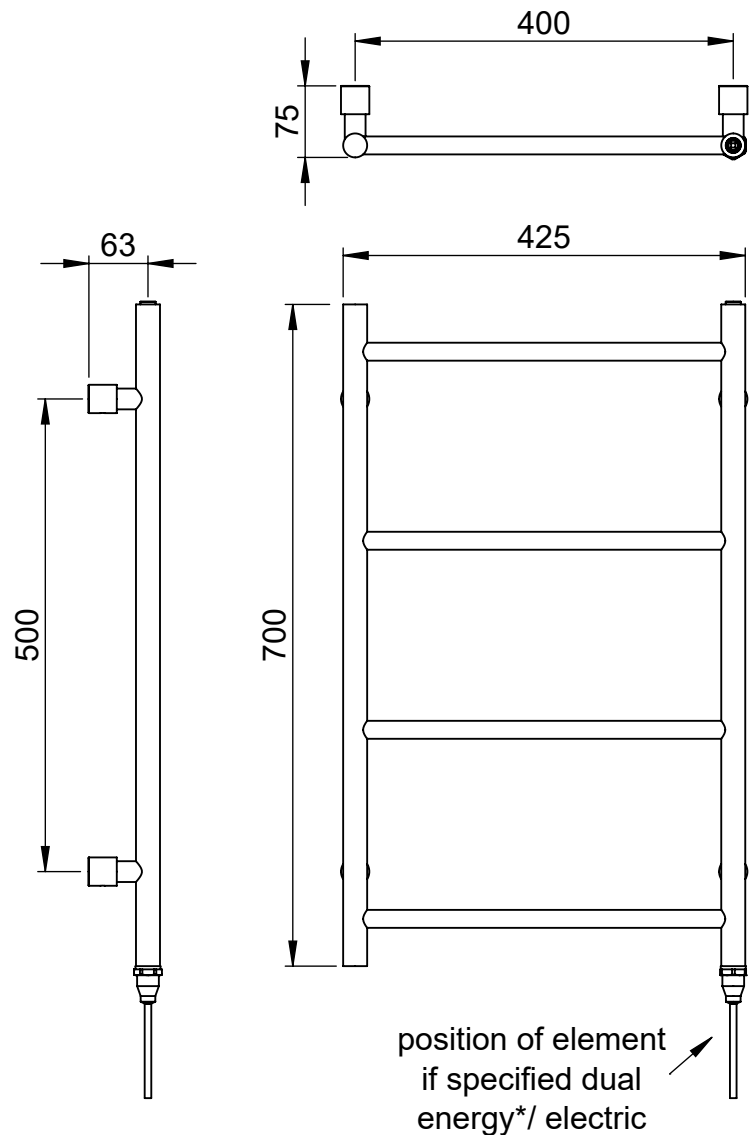

MD037 700x425

Height: 700
Width: 425
Depth: 75
Weight HO: kg
EO: kg

Tube ϕ : 25.4 + 19
Pipe Centres: 400
Elec. element if specified: 75
Output @ 50°C Δ T Watts: 106
BTUs: 362

All dimensions in millimetres

Manufactured from ISO/CEN CuZn36As (BS CZ126) brass tube

*Dual energy models require a conversion-tee, consult relevant drawing for details.

Vogue UK Ltd. reserve the right to alter specifications without prior notice.
ALL MEASUREMENTS ARE NOMINAL DIMENSIONS ONLY, AND ARE NOT BINDING.