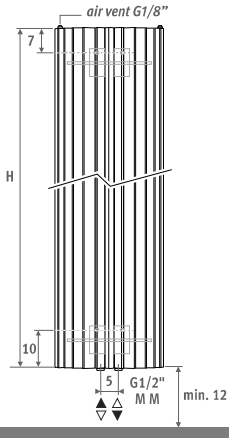

PRESENTING IGUANA CIRCO WALL

AWAKE
THE ARTIST

IGUANA CIRCO WALL

DIMENSIONS (in mm)

L	C	D	E
278	74	142	77
313	108	157	96
348	144	177	115

OUTPUT TABLES

CIRW.180.027.XXX.MM

HEIGHT 1800			
L	Watts	Watts	
mm	75/65	55/45	
270	801	385	
310	946	454	
340	1092	524	

HEIGHT 1920			
L	Watts	Watts	
mm	75/65	55/45	
270	854	414	
310	1009	489	
340	1164	564	

HEIGHT 2000			
L	Watts	Watts	
mm	75/65	55/45	
270	887	433	
310	1048	511	
340	1209	590	

HEIGHT 2200			
L	Watts	Watts	
mm	75/65	55/45	
270	961	476	
310	1136	563	
340	1311	649	

HEIGHT 2400			
L	Watts	Watts	
mm	75/65	55/45	
270	1024	515	
310	1210	609	
340	1397	703	

DELIVERY

Product is made to order, please contact our customer service team on 01531 631 533 to discuss your requirements.