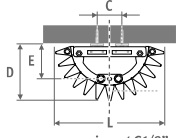

PRESENTING IGUANA CIRCO WALL

AWAKE
THE ARTIST

IGUANA CIRCO WALL

DIMENSIONS (in mm)

L	C	D	E
278	74	142	77
313	108	157	96
348	144	177	115

OUTPUT TABLES

CIRW.180.027.XXX.MM

HEIGHT 1800			
L	Watts	Watts	
mm	75/65	55/45	
270	801	385	
310	946	454	
340	1092	524	

HEIGHT 1920			
L	Watts	Watts	
mm	75/65	55/45	
270	854	414	
310	1009	489	
340	1164	564	

HEIGHT 2000			
L	Watts	Watts	
mm	75/65	55/45	
270	887	433	
310	1048	511	
340	1209	590	

HEIGHT 2200			
L	Watts	Watts	
mm	75/65	55/45	
270	961	476	
310	1136	563	
340	1311	649	

HEIGHT 2400			
L	Watts	Watts	
mm	75/65	55/45	
270	1024	515	
310	1210	609	
340	1397	703	

DELIVERY

Product is made to order, please contact our customer service team on 01531 631 533 to discuss your requirements.