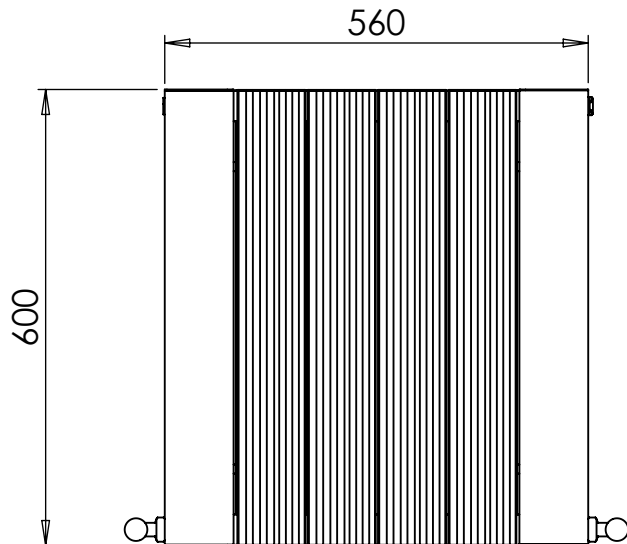

ASTUTE AL DR036 600x565

Height: 600
Width: 565
Depth: 76.5
Weight HO: kg
EO: kg

Tube ϕ : NA
End to End Connections: 565
Elec. element if specified: NA
Output @ 50°C Δ T Watts: 653
BTUs: 2229

All dimensions in millimetres

Height: 600
Width: 1135
Depth: 76.5
Weight HO: kg
EO: kg

Tube ϕ : na
End to End Connections: 1135
Elec. element if specified: na
Output @ 50°C Δ T Watts: 1319
BTUs 4499

All dimensions in millimetres

Manufactured from Aluminium

Height: 600
Width: 560
Depth: 117.5
Weight HO: kg
EO: kg

Tube ϕ : na
End to End Connections: 560
Elec. element if specified: na
Output @ 50°C Δ T Watts: 841
BTUs: 2868

All dimensions in millimetres

Manufactured from Aluminium

ASTUTE AL DR036DP 600x748

Height: 600
Width: 748
Depth: 117.5
Weight HO: kg
EO: kg

Tube ϕ : NA
End to End Connections: 748
Elec. element if specified: NA
Output @ 50°C Δ T Watts: 1121
BTUS:3824

All dimensions in millimetres