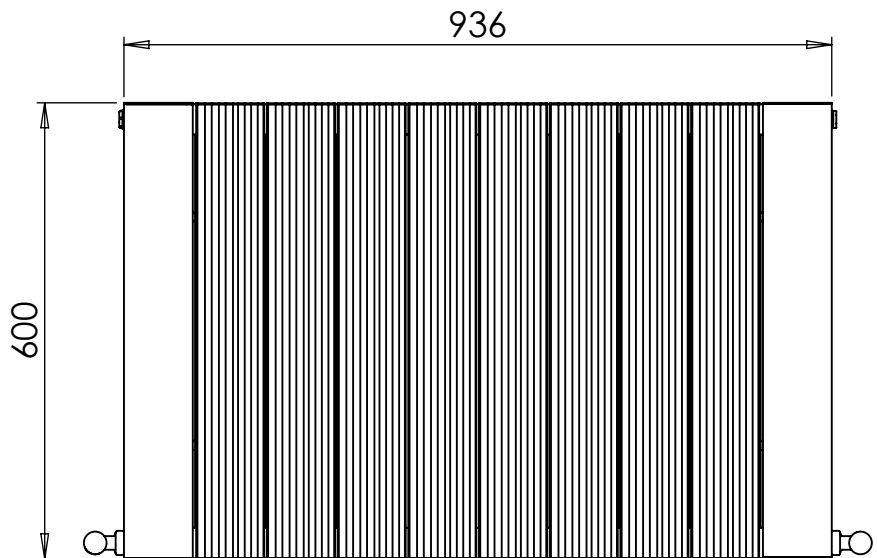

ASTUTE AL DR036DP 600x936

Height: 600
Width: 936
Depth: 117.5
Weight HO: kg
EO: kg

Tube ϕ : NA
End to End Connections: 936
Elec. element if specified: NA
Output @ 50°C Δ T Watts: 1401
BTUs: 4780

All dimensions in millimetres

Manufactured from Aluminium

Vogue UK Ltd. reserve the right to alter specifications without prior notice.
ALL MEASUREMENTS ARE NOMINAL DIMENSIONS ONLY, AND ARE NOT BINDING.

SCALE 1:20

VOGUE UK
TOWEL WARMERS & RADIATORS

Strawberry Lane, Willenhall
West Midlands WV13 3RS
Tel: 01902 387000 Fax: 01902 387001
e-mail: sales@vogueuk.co.uk www.vogueuk.co.uk