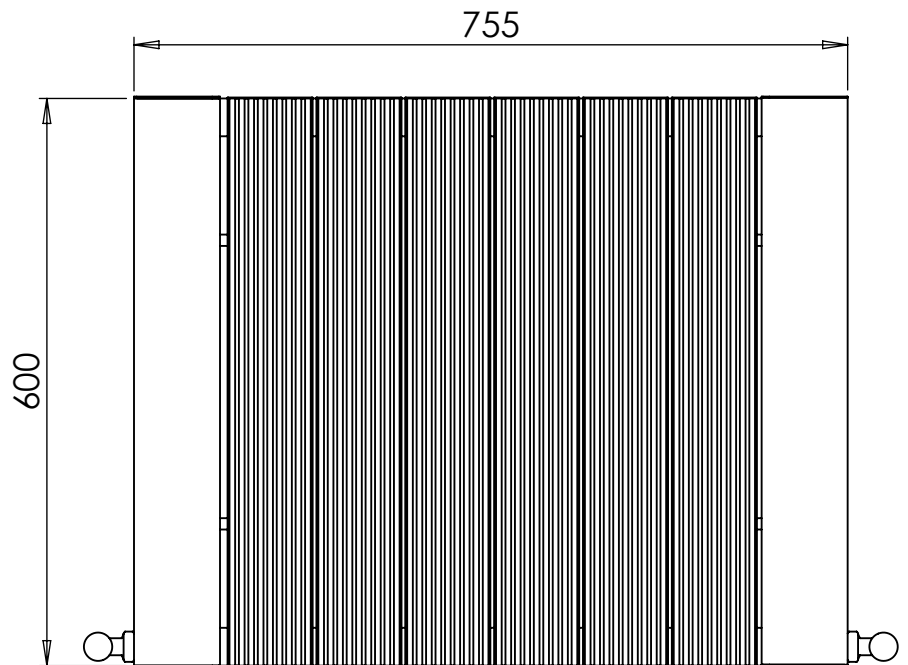

ASTUTE AL DR036 600x565

Height: 600
Width: 565
Depth: 76.5
Weight HO: kg
EO: kg

Tube ϕ : NA
End to End Connections: 565
Elec. element if specified: NA
Output @ 50°C Δ T Watts: 653
BTUs: 2229

All dimensions in millimetres

Strawberry Lane, Willenhall
West Midlands WV13 3RS
Tel: 01902 387000 Fax: 01902 387001
e-mail: sales@vogueuk.co.uk www.vogueuk.co.uk

ASTUTE AL DR036 600x755

Height: 600
Width: 755
Depth: 76.5
Weight HO: kg
EO: kg

Tube ϕ : NA
End to End Connections: 755
Elec. element if specified: NA
Output @ 50°C Δ T Watts: 875
BTUs: 2986

All dimensions in millimetres

Manufactured from ALUMINIUM

Vogue UK Ltd. reserve the right to alter specifications without prior notice.
ALL MEASUREMENTS ARE NOMINAL DIMENSIONS ONLY, AND ARE NOT BINDING.

Height: 600
Width: 1135
Depth: 76.5
Weight HO: kg
EO: kg

Tube ϕ : na
End to End Connections: 1135
Elec. element if specified: na
Output @ 50°C Δ T Watts: 1319
BTUs 4499

All dimensions in millimetres

Manufactured from Aluminium