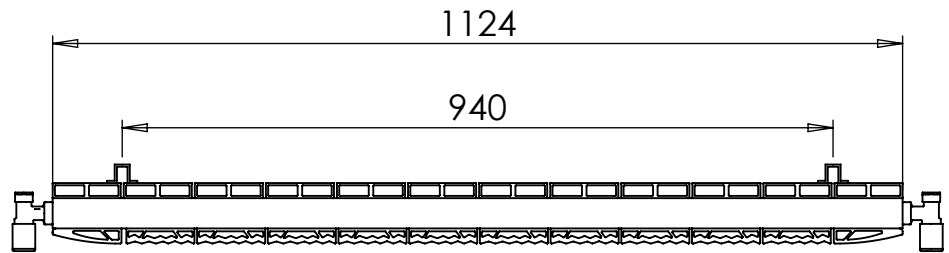

Height: 600
Width: 1124
Depth: 117.5
Weight HO: kg
EO: kg

Tube ϕ : NA
End to End Connections: 1124
Elec. element if specified: NA
Output @ 50°C Δ T Watts: 1654
BTUs: 5644

All dimensions in millimetres

Manufactured from Aluminium