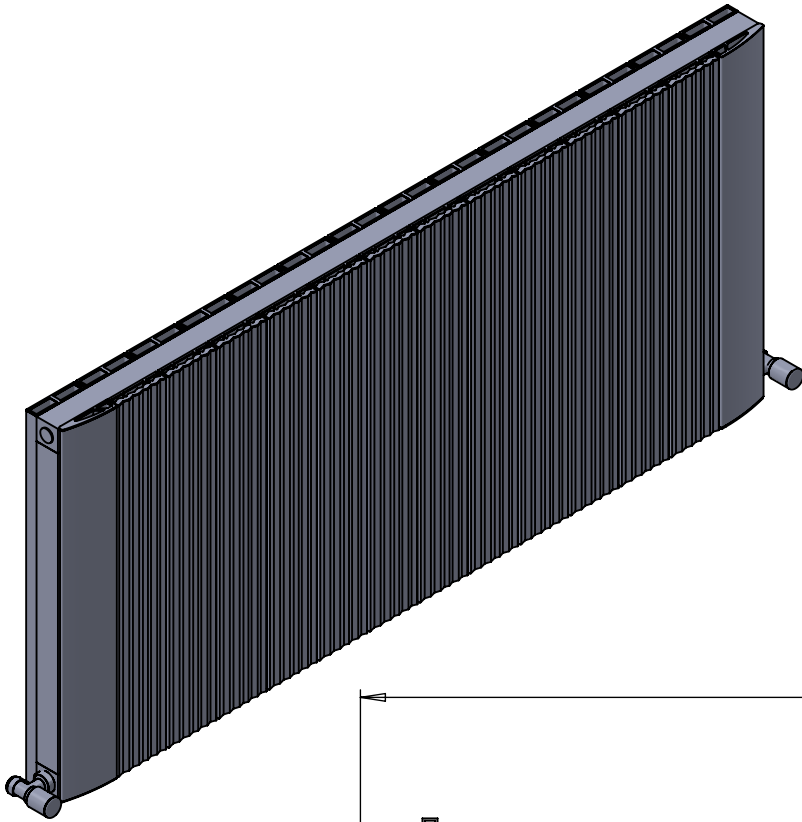

ASTUTE AL DR036DP 600x1312

Height: 600
Width: 1312
Depth: 117.5
Weight HO: kg
EO: kg

Tube ϕ : NA
End to End Connections: 1312
Elec. element if specified: NA
Output @ 50°C Δ T Watts: 1908
BTUs: 6510

All dimensions in millimetres

Manufactured from Aluminium

Vogue UK Ltd. reserve the right to alter specifications without prior notice.
ALL MEASUREMENTS ARE NOMINAL DIMENSIONS ONLY, AND ARE NOT BINDING.

SCALE 1:20

VOGUE UK
TOWEL WARMERS & RADIATORS

Strawberry Lane, Willenhall
West Midlands WV13 3RS
Tel: 01902 387000 Fax: 01902 387001
e-mail: sales@vogueuk.co.uk www.vogueuk.co.uk