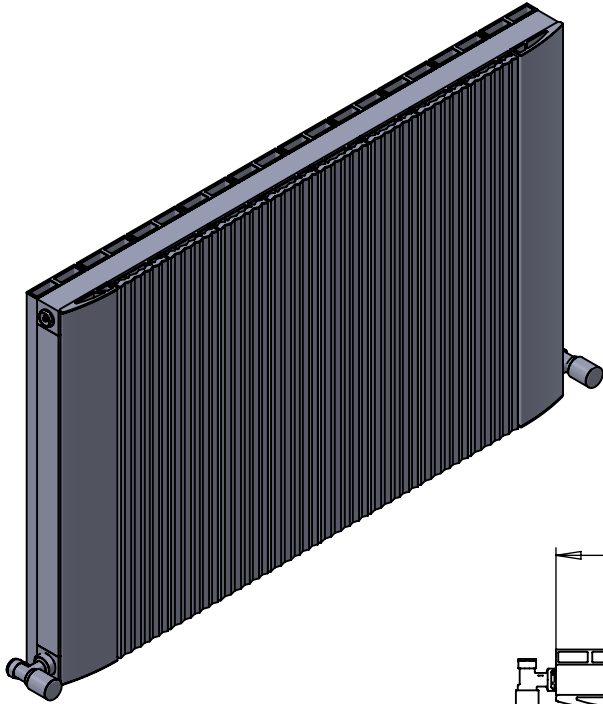

ASTUTE AL DR036DP 600x936

Height: 600
Width: 936
Depth: 117.5
Weight HO: kg
EO: kg

Tube ϕ : NA
End to End Connections: 936
Elec. element if specified: NA
Output @ 50°C Δ T Watts: 1401
BTUs: 4780

All dimensions in millimetres

Manufactured from Aluminium

Vogue UK Ltd. reserve the right to alter specifications without prior notice.
ALL MEASUREMENTS ARE NOMINAL DIMENSIONS ONLY, AND ARE NOT BINDING.

SCALE 1:20

VOGUE UK
TOWEL WARMERS & RADIATORS

Strawberry Lane, Willenhall
West Midlands WV13 3RS
Tel: 01902 387000 Fax: 01902 387001
e-mail: sales@vogueuk.co.uk www.vogueuk.co.uk