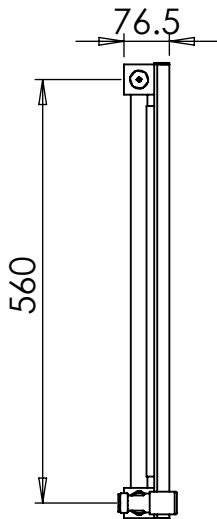

ASTUTE AL DR036 600x565

Height: 600
Width: 565
Depth: 76.5
Weight HO: kg
EO: kg

Tube ϕ : NA
End to End Connections: 565
Elec. element if specified: NA
Output @ 50°C Δ T Watts: 653
BTUs: 2229

All dimensions in millimetres

Tube ϕ : NA
End to End Connections: 755
Elec. element if specified: NA
Output @ 50°C Δ T Watts: 875
BTUs: 2986

All dimensions in millimetres

Manufactured from ALUMINIUM

Vogue UK Ltd. reserve the right to alter specifications without prior notice.
ALL MEASUREMENTS ARE NOMINAL DIMENSIONS ONLY, AND ARE NOT BINDING.

Tube ϕ : NA
End to End Connections: 945
Elec. element if specified: NA
Output @ 50°C Δ T Watts: 1097
BTUs: 3742

All dimensions in millimetres

Manufactured from ALUMINIUM

Vogue UK Ltd. reserve the right to alter specifications without prior notice.
ALL MEASUREMENTS ARE NOMINAL DIMENSIONS ONLY, AND ARE NOT BINDING.

Height: 600
Width: 1135
Depth: 76.5
Weight HO: kg
EO: kg

Tube ϕ : na
End to End Connections: 1135
Elec. element if specified: na
Output @ 50°C Δ T Watts: 1319
BTUs 4499

All dimensions in millimetres

Manufactured from Aluminium