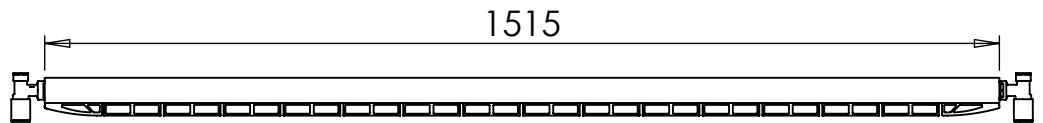

ASTUTE AL DR036 600x1515

Height: 600
Width: 1515
Depth: 76.5
Weight HO: kg
EO: kg

Tube ϕ : na
End to End Connections: 1515
Elec. element if specified: na
Output @ 50°C Δ T Watts: 1762
BTUs: 6012

All dimensions in millimetres

Manufactured from Aluminium

Vogue UK Ltd. reserve the right to alter specifications without prior notice.
ALL MEASUREMENTS ARE NOMINAL DIMENSIONS ONLY, AND ARE NOT BINDING.

SCALE 1:20

VOGUE UK
TOWEL WARMERS & RADIATORS

Strawberry Lane, Willenhall
West Midlands WV13 3RS
Tel: 01902 387000 Fax: 01902 387001
e-mail: sales@vogueuk.co.uk www.vogueuk.co.uk