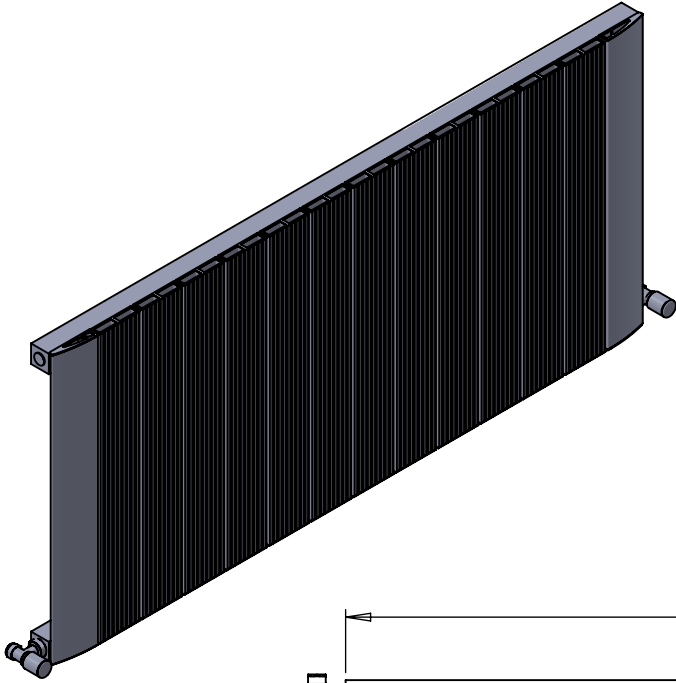

ASTUTE AL DR036 600x1325

Height: 600
Width: 1325
Depth: 76.5
Weight HO: kg
EO: kg

Tube ϕ : NA
End to End Connections: 1325
Elec. element if specified: NA
Output @ 50°C Δ T Watts: 1540
BTUs: 5256

All dimensions in millimetres

Manufactured from ALUMINIUM

Vogue UK Ltd. reserve the right to alter specifications without prior notice.
ALL MEASUREMENTS ARE NOMINAL DIMENSIONS ONLY, AND ARE NOT BINDING.

SCALE 1:20

VOGUE UK
TOWEL WARMERS & RADIATORS

Strawberry Lane, Willenhall
West Midlands WV13 3RS
Tel: 01902 387000 Fax: 01902 387001
e-mail: sales@vogueuk.co.uk www.vogueuk.co.uk