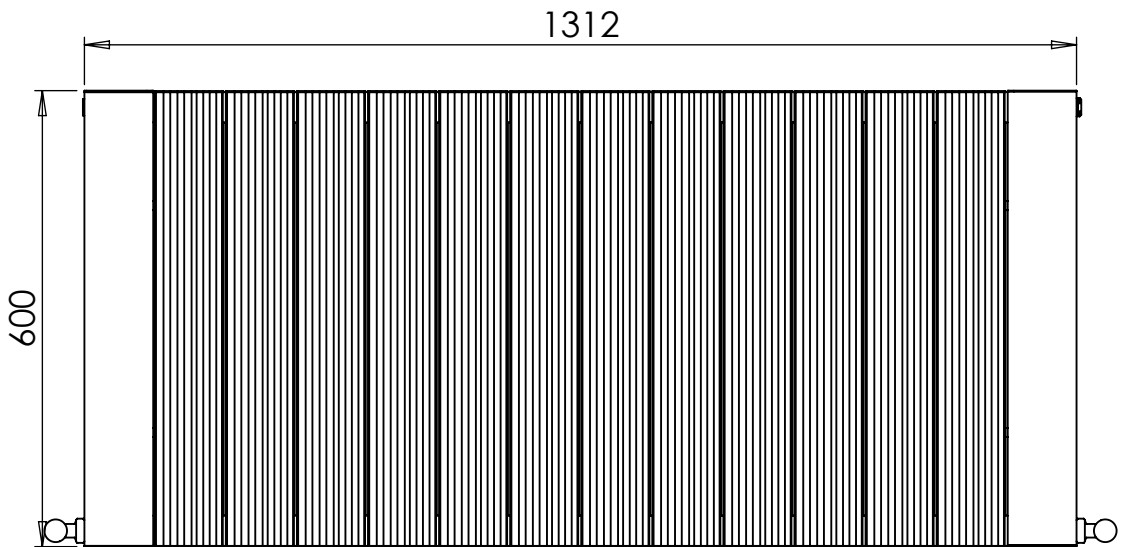

ASTUTE AL DR036DP 600x1312

Height: 600
Width: 1312
Depth: 117.5
Weight HO: kg
EO: kg

Tube ϕ : NA
End to End Connections: 1312
Elec. element if specified: NA
Output @ 50°C Δ T Watts: 1908
BTUs: 6510

All dimensions in millimetres

Manufactured from Aluminium

Vogue UK Ltd. reserve the right to alter specifications without prior notice.
ALL MEASUREMENTS ARE NOMINAL DIMENSIONS ONLY, AND ARE NOT BINDING.

SCALE 1:20

VOGUE UK
TOWEL WARMERS & RADIATORS

Strawberry Lane, Willenhall
West Midlands WV13 3RS
Tel: 01902 387000 Fax: 01902 387001
e-mail: sales@vogueuk.co.uk www.vogueuk.co.uk