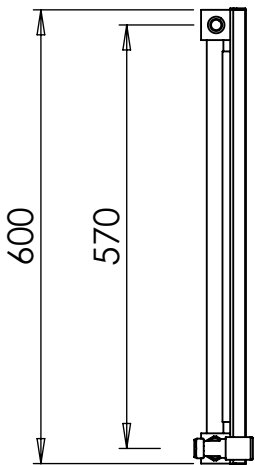

ASTUTE AL DR036 600x565

Height: 600
Width: 565
Depth: 76.5
Weight HO: kg
EO: kg

Tube ϕ : NA
End to End Connections: 565
Elec. element if specified: NA
Output @ 50°C Δ T Watts: 653
BTUs: 2229

All dimensions in millimetres

Height: 600
Width: 1135
Depth: 76.5
Weight HO: kg
EO: kg

Tube ϕ : na
End to End Connections: 1135
Elec. element if specified: na
Output @ 50°C Δ T Watts: 1319
BTUs 4499

All dimensions in millimetres

Manufactured from Aluminium

ASTUTE AL DR036 600x1325

Height: 600
Width: 1325
Depth: 76.5
Weight HO: kg
EO: kg

Tube ϕ : NA
End to End Connections: 1325
Elec. element if specified: NA
Output @ 50°C Δ T Watts: 1540
BTUs: 5256

All dimensions in millimetres

Height: 600
Width: 560
Depth: 117.5
Weight HO: kg
EO: kg

Tube ϕ : na
End to End Connections: 560
Elec. element if specified: na
Output @ 50°C Δ T Watts: 841
BTUs: 2868

All dimensions in millimetres

Manufactured from Aluminium