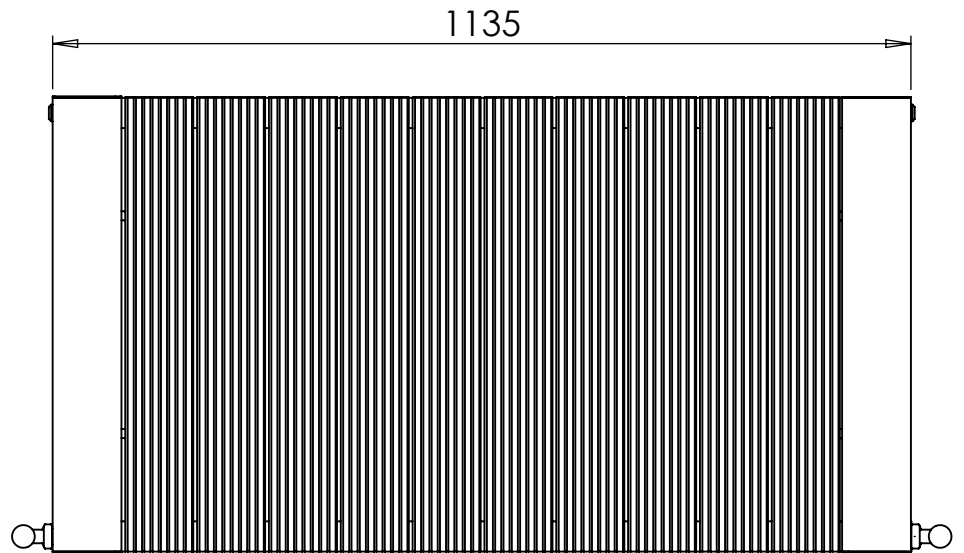

ASTUTE AL DR036 600x565

Height: 600
Width: 565
Depth: 76.5
Weight HO: kg
EO: kg

Tube ϕ : NA
End to End Connections: 565
Elec. element if specified: NA
Output @ 50°C Δ T Watts: 653
BTUs: 2229

All dimensions in millimetres

Height: 600
Width: 1135
Depth: 76.5
Weight HO: kg
EO: kg

Tube ϕ : na
End to End Connections: 1135
Elec. element if specified: na
Output @ 50°C Δ T Watts: 1319
BTUs 4499

All dimensions in millimetres

Manufactured from Aluminium

ASTUTE AL DR036 600x1325

Height: 600
Width: 1325
Depth: 76.5
Weight HO: kg
EO: kg

Tube ϕ : NA
End to End Connections: 1325
Elec. element if specified: NA
Output @ 50°C Δ T Watts: 1540
BTUs: 5256

All dimensions in millimetres