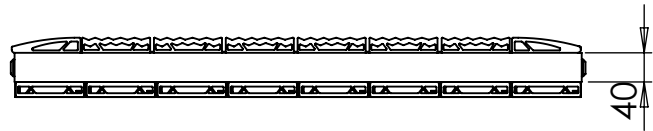

ASTUTE AL DR036DP 600x748

Height: 600
Width: 748
Depth: 117.5
Weight HO: kg
EO: kg

Tube ϕ : NA
End to End Connections: 748
Elec. element if specified: NA
Output @ 50°C Δ T Watts: 1121
BTUS:3824

All dimensions in millimetres

Manufactured from ALUMINIUM

Vogue UK Ltd. reserve the right to alter specifications without prior notice.
ALL MEASUREMENTS ARE NOMINAL DIMENSIONS ONLY, AND ARE NOT BINDING.

SCALE 1:10

VOGUE UK
TOWEL WARMERS & RADIATORS

Strawberry Lane, Willenhall
West Midlands WV13 3RS
Tel: 01902 387000 Fax: 01902 387001
e-mail:sales@vogueuk.co.uk www.vogueuk.co.uk