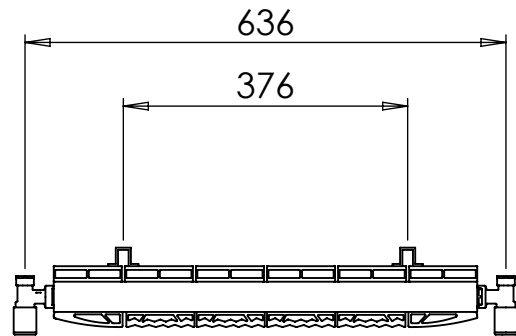

ASTUTE AL DR036 600x565

Height: 600
Width: 565
Depth: 76.5
Weight HO: kg
EO: kg

Tube ϕ : NA
End to End Connections: 565
Elec. element if specified: NA
Output @ 50°C Δ T Watts: 653
BTUs: 2229

All dimensions in millimetres

Height: 600
Width: 1135
Depth: 76.5
Weight HO: kg
EO: kg

Tube ϕ : na
End to End Connections: 1135
Elec. element if specified: na
Output @ 50°C Δ T Watts: 1319
BTUs 4499

All dimensions in millimetres

Manufactured from Aluminium

Height: 600
Width: 560
Depth: 117.5
Weight HO: kg
EO: kg

Tube ϕ : na
End to End Connections: 560
Elec. element if specified: na
Output @ 50°C Δ T Watts: 841
BTUs: 2868

All dimensions in millimetres

Manufactured from Aluminium

ASTUTE AL DR036DP 600x748

Height: 600
Width: 748
Depth: 117.5
Weight HO: kg
EO: kg

Tube ϕ : NA
End to End Connections: 748
Elec. element if specified: NA
Output @ 50°C Δ T Watts: 1121
BTUS:3824

All dimensions in millimetres