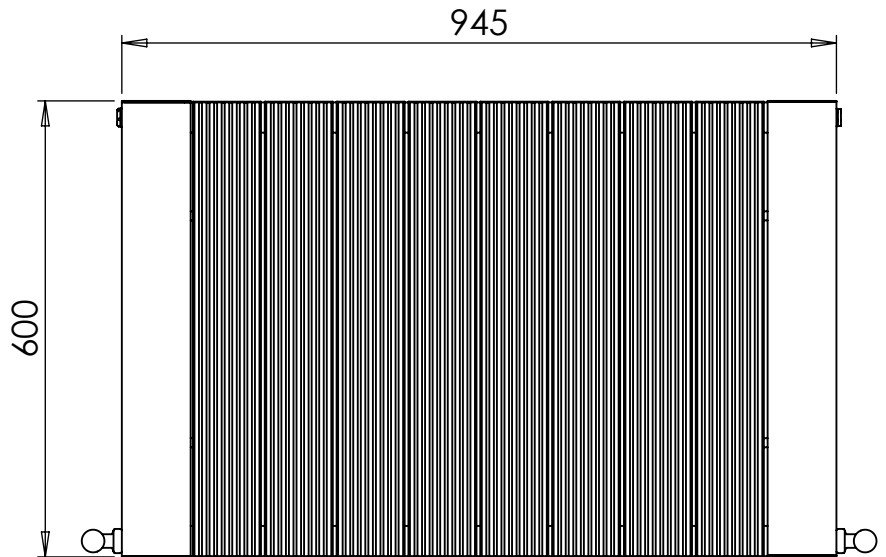

ASTUTE AL DR036 600x565

Height: 600
Width: 565
Depth: 76.5
Weight HO: kg
EO: kg

Tube ϕ : NA
End to End Connections: 565
Elec. element if specified: NA
Output @ 50°C Δ T Watts: 653
BTUs: 2229

All dimensions in millimetres

SCALE 1:10

VOGUE UK
TOWEL WARMERS & RADIATORS

Strawberry Lane, Willenhall
West Midlands WV13 3RS
Tel: 01902 387000 Fax: 01902 387001
e-mail: sales@vogueuk.co.uk www.vogueuk.co.uk

ASTUTE AL DR036 600x945

Height: 600
Width: 945
Depth: 76.5
Weight HO: kg
EO: kg

Tube ϕ : NA
End to End Connections: 945
Elec. element if specified: NA
Output @ 50°C Δ T Watts: 1097
BTUs: 3742

All dimensions in millimetres

Manufactured from ALUMINIUM

Vogue UK Ltd. reserve the right to alter specifications without prior notice.
ALL MEASUREMENTS ARE NOMINAL DIMENSIONS ONLY, AND ARE NOT BINDING.

Height: 600
Width: 1135
Depth: 76.5
Weight HO: kg
EO: kg

Tube ϕ : na
End to End Connections: 1135
Elec. element if specified: na
Output @ 50°C Δ T Watts: 1319
BTUs 4499

All dimensions in millimetres

Manufactured from Aluminium