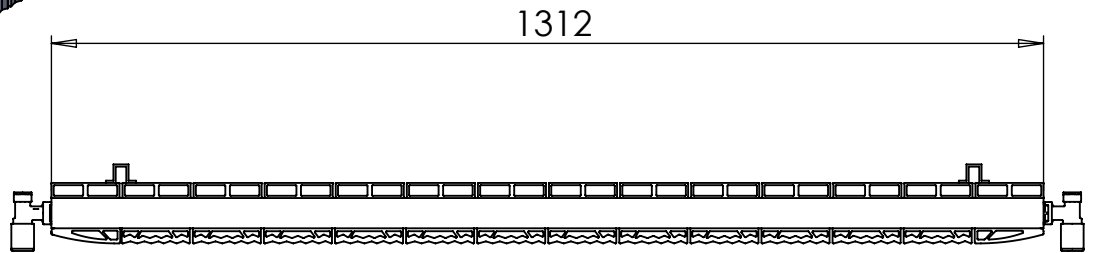

ASTUTE AL DR036DP 600x1312

Height: 600
Width: 1312
Depth: 117.5
Weight HO: kg
EO: kg

Tube ϕ : NA
End to End Connections: 1312
Elec. element if specified: NA
Output @ 50°C Δ T Watts: 1908
BTUs: 6510

All dimensions in millimetres

Manufactured from Aluminium

Vogue UK Ltd. reserve the right to alter specifications without prior notice.
ALL MEASUREMENTS ARE NOMINAL DIMENSIONS ONLY, AND ARE NOT BINDING.

SCALE 1:20

VOGUE UK
TOWEL WARMERS & RADIATORS

Strawberry Lane, Willenhall
West Midlands WV13 3RS
Tel: 01902 387000 Fax: 01902 387001
e-mail: sales@vogueuk.co.uk www.vogueuk.co.uk