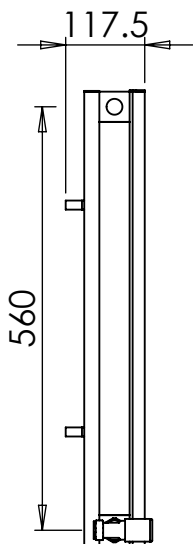

ASTUTE AL DR036 600x565

Height: 600
Width: 565
Depth: 76.5
Weight HO: kg
EO: kg

Tube ϕ : NA
End to End Connections: 565
Elec. element if specified: NA
Output @ 50°C Δ T Watts: 653
BTUs: 2229

All dimensions in millimetres

Height: 600
Width: 560
Depth: 117.5
Weight HO: kg
EO: kg

Tube ϕ : na
End to End Connections: 560
Elec. element if specified: na
Output @ 50°C Δ T Watts: 841
BTUs: 2868

All dimensions in millimetres

Manufactured from Aluminium

ASTUTE AL DR036DP 600x748

Height: 600
Width: 748
Depth: 117.5
Weight HO: kg
EO: kg

Tube ϕ : NA
End to End Connections: 748
Elec. element if specified: NA
Output @ 50°C Δ T Watts: 1121
BTUS:3824

All dimensions in millimetres

Height: 600
Width: 1124
Depth: 117.5
Weight HO: kg
EO: kg

Tube ϕ : NA
End to End Connections: 1124
Elec. element if specified: NA
Output @ 50°C Δ T Watts: 1654
BTUs: 5644

All dimensions in millimetres

Manufactured from Aluminium