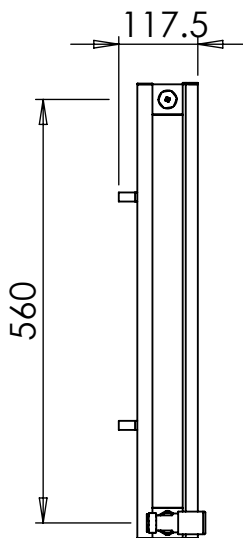

ASTUTE AL DR036DP 600x936

Height: 600
Width: 936
Depth: 117.5
Weight HO: kg
EO: kg

Tube ϕ : NA
End to End Connections: 936
Elec. element if specified: NA
Output @ 50°C Δ T Watts: 1401
BTUs: 4780

All dimensions in millimetres

Manufactured from Aluminium

Vogue UK Ltd. reserve the right to alter specifications without prior notice.
ALL MEASUREMENTS ARE NOMINAL DIMENSIONS ONLY, AND ARE NOT BINDING.

SCALE 1:20

VOGUE UK
TOWEL WARMERS & RADIATORS

Strawberry Lane, Willenhall
West Midlands WV13 3RS
Tel: 01902 387000 Fax: 01902 387001
e-mail: sales@vogueuk.co.uk www.vogueuk.co.uk