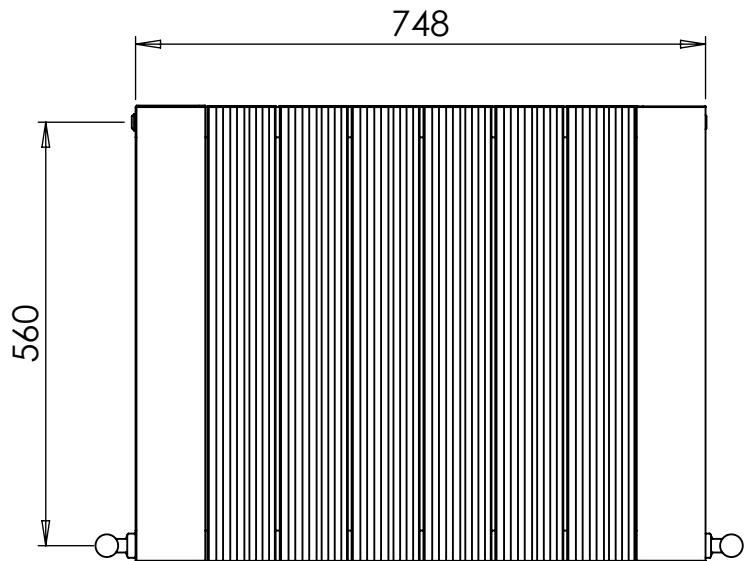

ASTUTE AL DR036DP 600x748

Height: 600
Width: 748
Depth: 117.5
Weight HO: kg
EO: kg

Tube ϕ : NA
End to End Connections: 748
Elec. element if specified: NA
Output @ 50°C Δ T Watts: 1121
BTUS:3824

All dimensions in millimetres

Manufactured from ALUMINIUM

Vogue UK Ltd. reserve the right to alter specifications without prior notice.
ALL MEASUREMENTS ARE NOMINAL DIMENSIONS ONLY, AND ARE NOT BINDING.

SCALE 1:10

VOGUE UK
TOWEL WARMERS & RADIATORS

Strawberry Lane, Willenhall
West Midlands WV13 3RS
Tel: 01902 387000 Fax: 01902 387001
e-mail:sales@vogueuk.co.uk www.vogueuk.co.uk