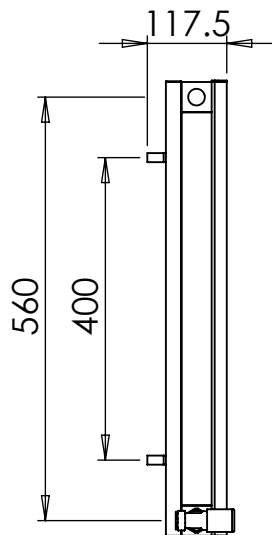

ASTUTE AL DR036 600x565

Height: 600
Width: 565
Depth: 76.5
Weight HO: kg
EO: kg

Tube ϕ : NA
End to End Connections: 565
Elec. element if specified: NA
Output @ 50°C Δ T Watts: 653
BTUs: 2229

All dimensions in millimetres

Height: 600
Width: 1135
Depth: 76.5
Weight HO: kg
EO: kg

Tube ϕ : na
End to End Connections: 1135
Elec. element if specified: na
Output @ 50°C Δ T Watts: 1319
BTUs 4499

All dimensions in millimetres

Manufactured from Aluminium

Height: 600
Width: 560
Depth: 117.5
Weight HO: kg
EO: kg

Tube ϕ : na
End to End Connections: 560
Elec. element if specified: na
Output @ 50°C Δ T Watts: 841
BTUs: 2868

All dimensions in millimetres

Manufactured from Aluminium

ASTUTE AL DR036DP 600x748

Height: 600
Width: 748
Depth: 117.5
Weight HO: kg
EO: kg

Tube ϕ : NA
End to End Connections: 748
Elec. element if specified: NA
Output @ 50°C Δ T Watts: 1121
BTUS:3824

All dimensions in millimetres