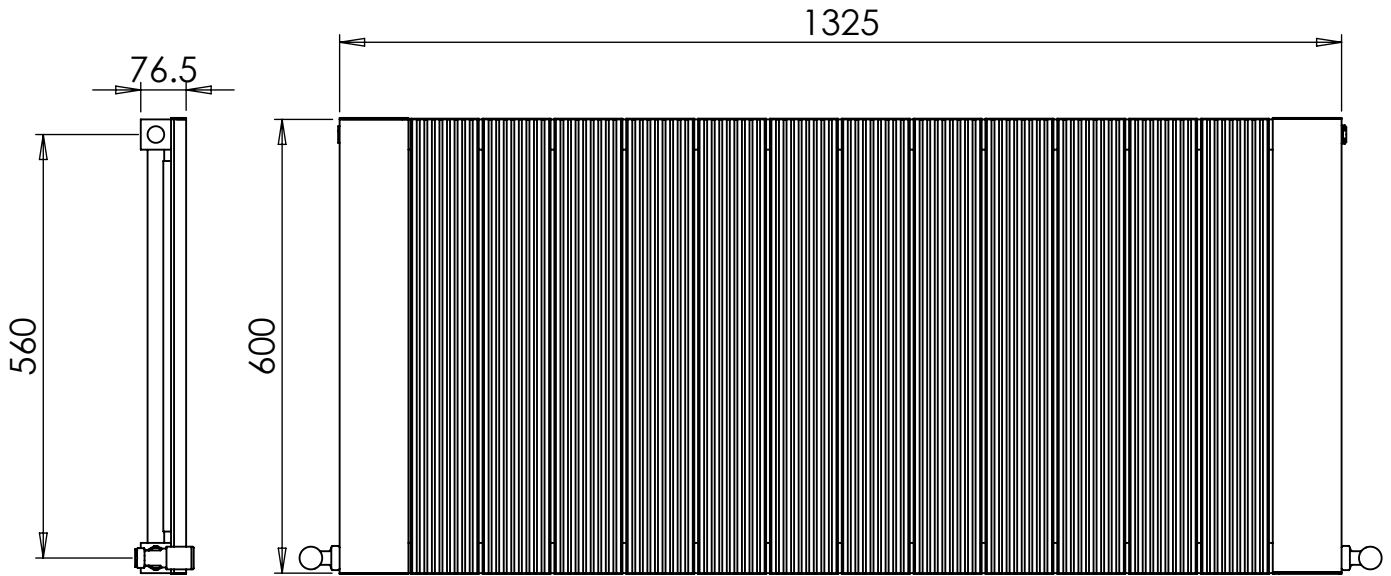

ASTUTE AL DR036 600x1325

Height: 600
Width: 1325
Depth: 76.5
Weight HO: kg
EO: kg

Tube ϕ : NA
End to End Connections: 1325
Elec. element if specified: NA
Output @ 50°C Δ T Watts: 1540
BTUs: 5256

All dimensions in millimetres

Manufactured from ALUMINIUM

Vogue UK Ltd. reserve the right to alter specifications without prior notice.
ALL MEASUREMENTS ARE NOMINAL DIMENSIONS ONLY, AND ARE NOT BINDING.

SCALE 1:20

VOGUE UK
TOWEL WARMERS & RADIATORS

Strawberry Lane, Willenhall
West Midlands WV13 3RS
Tel: 01902 387000 Fax: 01902 387001
e-mail: sales@vogueuk.co.uk www.vogueuk.co.uk