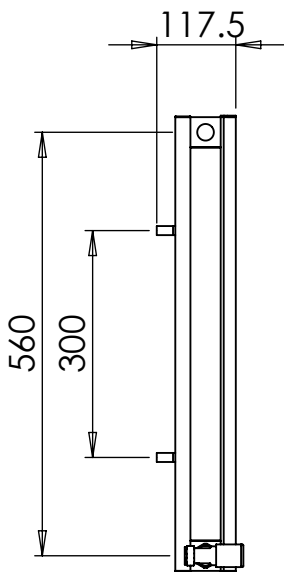

ASTUTE AL DR036DP 600x1312

Height: 600
Width: 1312
Depth: 117.5
Weight HO: kg
EO: kg

Tube ϕ : NA
End to End Connections: 1312
Elec. element if specified: NA
Output @ 50°C Δ T Watts: 1908
BTUs: 6510

All dimensions in millimetres

Manufactured from Aluminium

Vogue UK Ltd. reserve the right to alter specifications without prior notice.
ALL MEASUREMENTS ARE NOMINAL DIMENSIONS ONLY, AND ARE NOT BINDING.

SCALE 1:20

VOGUE UK
TOWEL WARMERS & RADIATORS

Strawberry Lane, Willenhall
West Midlands WV13 3RS
Tel: 01902 387000 Fax: 01902 387001
e-mail: sales@vogueuk.co.uk www.vogueuk.co.uk