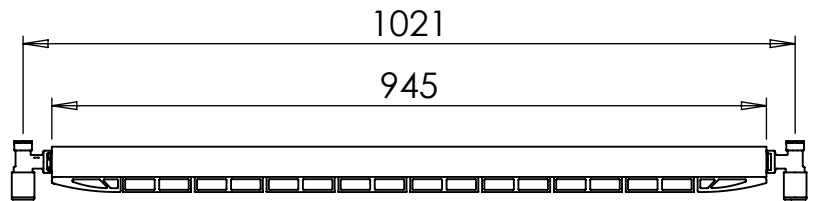

ASTUTE AL DR036 600x945

Height: 600
Width: 945
Depth: 76.5
Weight HO: kg
EO: kg

Tube ϕ : NA
End to End Connections: 945
Elec. element if specified: NA
Output @ 50°C Δ T Watts: 1097
BTUs: 3742

All dimensions in millimetres

Manufactured from ALUMINIUM

Vogue UK Ltd. reserve the right to alter specifications without prior notice.
ALL MEASUREMENTS ARE NOMINAL DIMENSIONS ONLY, AND ARE NOT BINDING.

SCALE 1:10

VOGUE UK
TOWEL WARMERS & RADIATORS

Strawberry Lane, Willenhall
West Midlands WV13 3RS
Tel: 01902 387000 Fax: 01902 387001
e-mail: sales@vogueuk.co.uk www.vogueuk.co.uk