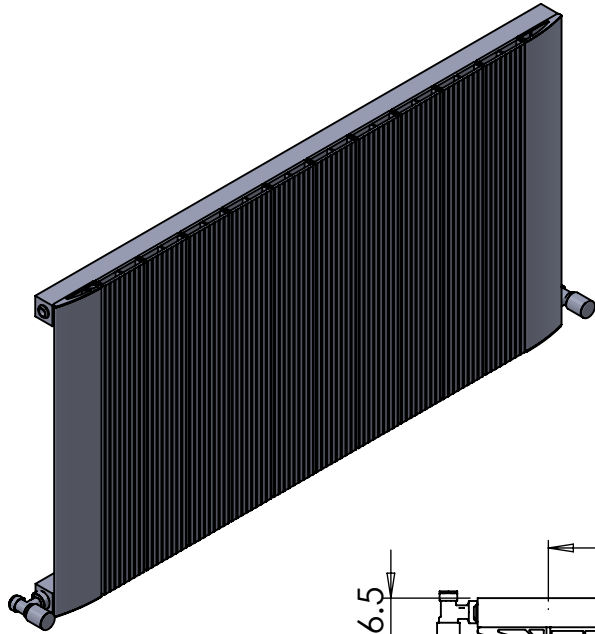

Height: 600
Width: 1135
Depth: 76.5
Weight HO: kg
EO: kg

Tube ϕ : na
End to End Connections: 1135
Elec. element if specified: na
Output @ 50°C Δ T Watts: 1319
BTUs 4499

All dimensions in millimetres

Manufactured from Aluminium