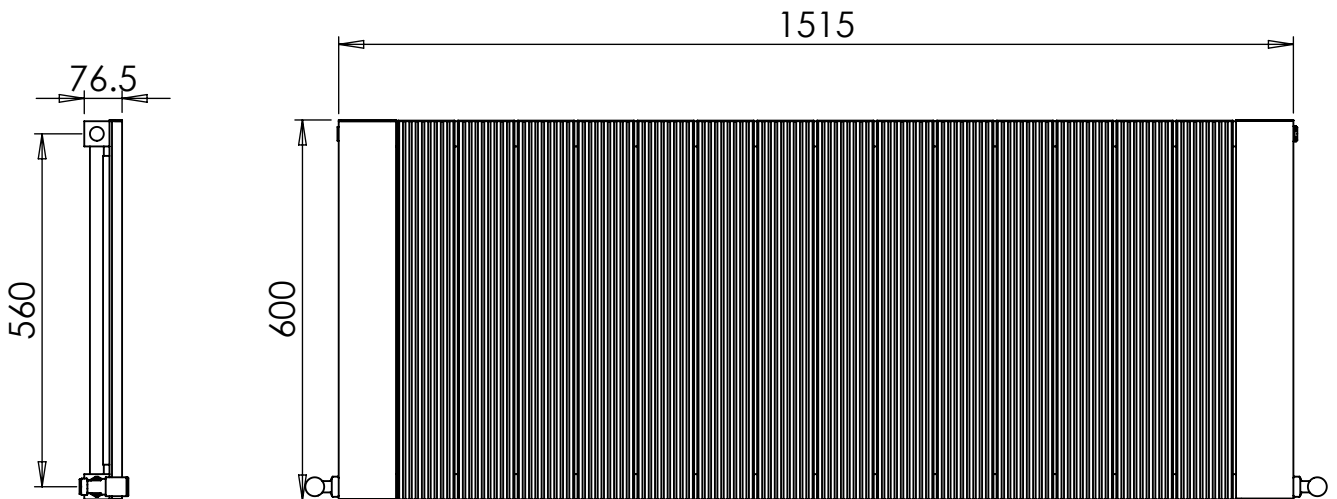

ASTUTE AL DR036 600x1515

Height: 600
Width: 1515
Depth: 76.5
Weight HO: kg
EO: kg

Tube ϕ : na
End to End Connections: 1515
Elec. element if specified: na
Output @ 50°C Δ T Watts: 1762
BTUs: 6012

All dimensions in millimetres

Manufactured from Aluminium

Vogue UK Ltd. reserve the right to alter specifications without prior notice.
ALL MEASUREMENTS ARE NOMINAL DIMENSIONS ONLY, AND ARE NOT BINDING.

SCALE 1:20

VOGUE UK
TOWEL WARMERS & RADIATORS

Strawberry Lane, Willenhall
West Midlands WV13 3RS
Tel: 01902 387000 Fax: 01902 387001
e-mail: sales@vogueuk.co.uk www.vogueuk.co.uk