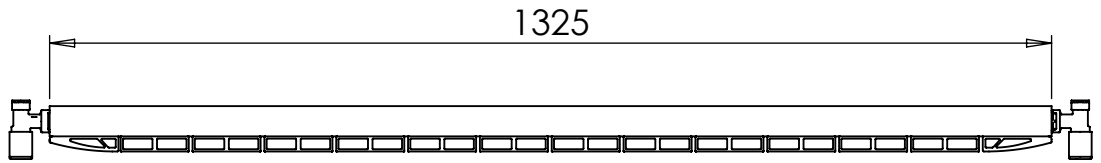

ASTUTE AL DR036 600x1325

Height: 600
Width: 1325
Depth: 76.5
Weight HO: kg
EO: kg

Tube ϕ : NA
End to End Connections: 1325
Elec. element if specified: NA
Output @ 50°C Δ T Watts: 1540
BTUs: 5256

All dimensions in millimetres

Manufactured from ALUMINIUM

Vogue UK Ltd. reserve the right to alter specifications without prior notice.
ALL MEASUREMENTS ARE NOMINAL DIMENSIONS ONLY, AND ARE NOT BINDING.

SCALE 1:20

VOGUE UK
TOWEL WARMERS & RADIATORS

Strawberry Lane, Willenhall
West Midlands WV13 3RS
Tel: 01902 387000 Fax: 01902 387001
e-mail: sales@vogueuk.co.uk www.vogueuk.co.uk