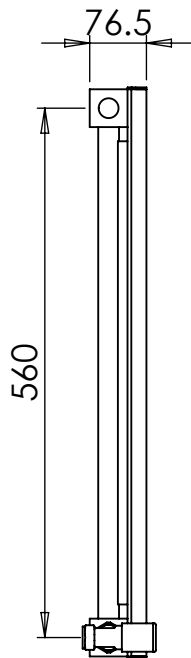

ASTUTE AL DR036 600x565

Height: 600
Width: 565
Depth: 76.5
Weight HO: kg
EO: kg

Tube ϕ : NA
End to End Connections: 565
Elec. element if specified: NA
Output @ 50°C Δ T Watts: 653
BTUs: 2229

All dimensions in millimetres

Manufactured from ALUMINIUM

Vogue UK Ltd. reserve the right to alter specifications without prior notice.
ALL MEASUREMENTS ARE NOMINAL DIMENSIONS ONLY, AND ARE NOT BINDING.

SCALE 1:10

VOGUE UK
TOWEL WARMERS & RADIATORS

Strawberry Lane, Willenhall
West Midlands WV13 3RS
Tel: 01902 387000 Fax: 01902 387001
e-mail: sales@vogueuk.co.uk www.vogueuk.co.uk