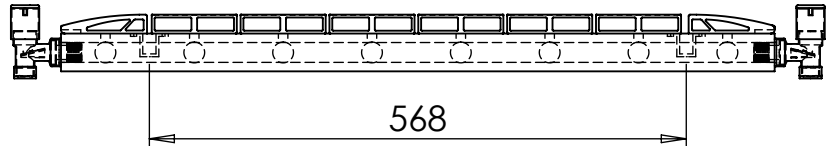

Manufactured from ALUMINIUM

Vogue UK Ltd. reserve the right to alter specifications without prior notice.
ALL MEASUREMENTS ARE NOMINAL DIMENSIONS ONLY, AND ARE NOT BINDING.

SCALE 1:10

VOGUE UK
TOWEL WARMERS & RADIATORS

Strawberry Lane, Willenhall
West Midlands WV13 3RS
Tel: 01902 387000 Fax: 01902 387001
e-mail: sales@vogueuk.co.uk www.vogueuk.co.uk

ASTUTE AL DR036 600x755

Height: 600
Width: 755
Depth: 76.5
Weight HO: kg
EO: kg

Tube ϕ : NA
End to End Connections: 755
Elec. element if specified: NA
Output @ 50°C Δ T Watts: 875
BTUs: 2986

All dimensions in millimetres

Manufactured from ALUMINIUM

Vogue UK Ltd. reserve the right to alter specifications without prior notice.
ALL MEASUREMENTS ARE NOMINAL DIMENSIONS ONLY, AND ARE NOT BINDING.