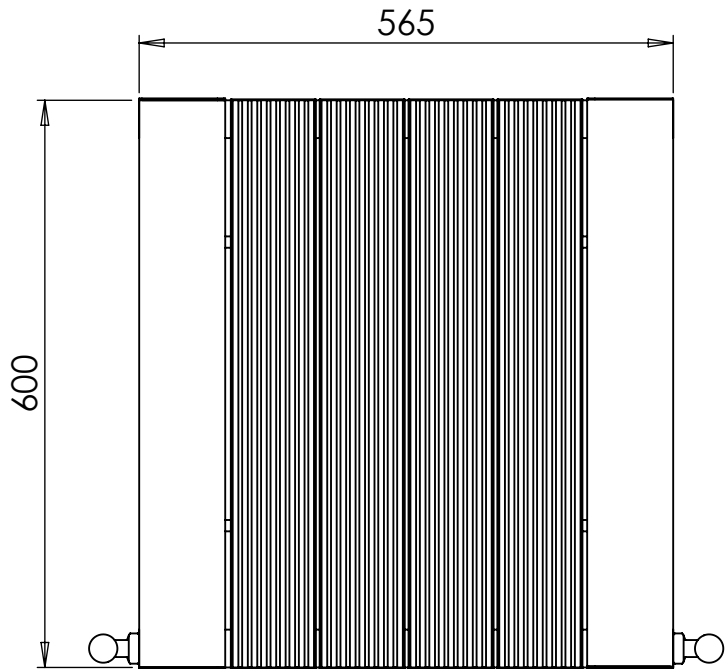

ASTUTE AL DR036 600x565

Height: 600
Width: 565
Depth: 76.5
Weight HO: kg
EO: kg

Tube ϕ : NA
End to End Connections: 565
Elec. element if specified: NA
Output @ 50°C Δ T Watts: 653
BTUs: 2229

All dimensions in millimetres

Manufactured from ALUMINIUM

Vogue UK Ltd. reserve the right to alter specifications without prior notice.
ALL MEASUREMENTS ARE NOMINAL DIMENSIONS ONLY, AND ARE NOT BINDING.

SCALE 1:10

VOGUE UK
TOWEL WARMERS & RADIATORS

Strawberry Lane, Willenhall
West Midlands WV13 3RS
Tel: 01902 387000 Fax: 01902 387001
e-mail: sales@vogueuk.co.uk www.vogueuk.co.uk