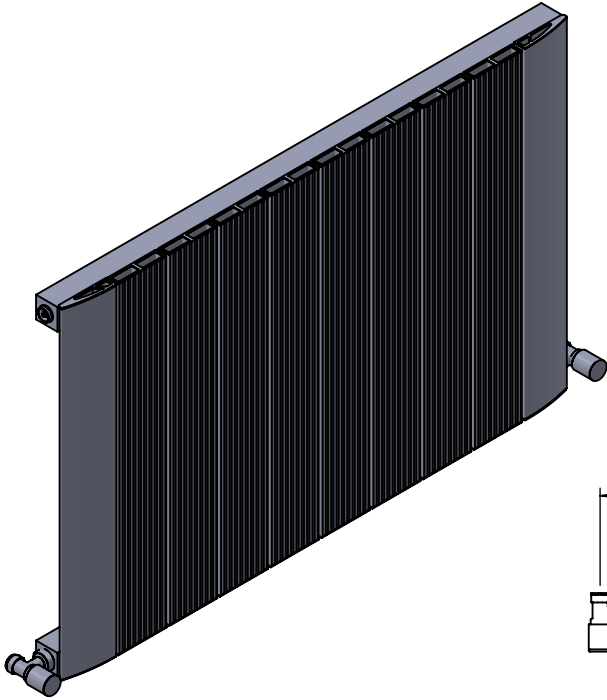

ASTUTE AL DR036 600x945

Height: 600
Width: 945
Depth: 76.5
Weight HO: kg
EO: kg

Tube ϕ : NA
End to End Connections: 945
Elec. element if specified: NA
Output @ 50°C Δ T Watts: 1097
BTUs: 3742

All dimensions in millimetres

Manufactured from ALUMINIUM

Vogue UK Ltd. reserve the right to alter specifications without prior notice.
ALL MEASUREMENTS ARE NOMINAL DIMENSIONS ONLY, AND ARE NOT BINDING.

SCALE 1:10

VOGUE UK
TOWEL WARMERS & RADIATORS

Strawberry Lane, Willenhall
West Midlands WV13 3RS
Tel: 01902 387000 Fax: 01902 387001
e-mail: sales@vogueuk.co.uk www.vogueuk.co.uk