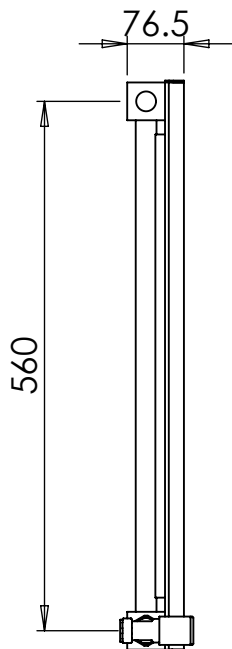

ASTUTE AL DR036 600x565

Height: 600
Width: 565
Depth: 76.5
Weight HO: kg
EO: kg

Tube ϕ : NA
End to End Connections: 565
Elec. element if specified: NA
Output @ 50°C Δ T Watts: 653
BTUs: 2229

All dimensions in millimetres

Tube ϕ : NA
End to End Connections: 755
Elec. element if specified: NA
Output @ 50°C Δ T Watts: 875
BTUs: 2986

All dimensions in millimetres

Manufactured from ALUMINIUM

Vogue UK Ltd. reserve the right to alter specifications without prior notice.
ALL MEASUREMENTS ARE NOMINAL DIMENSIONS ONLY, AND ARE NOT BINDING.

Tube ϕ : NA
End to End Connections: 945
Elec. element if specified: NA
Output @ 50°C Δ T Watts: 1097
BTUs: 3742

All dimensions in millimetres

Manufactured from ALUMINIUM

Vogue UK Ltd. reserve the right to alter specifications without prior notice.
ALL MEASUREMENTS ARE NOMINAL DIMENSIONS ONLY, AND ARE NOT BINDING.

Height: 600
Width: 1135
Depth: 76.5
Weight HO: kg
EO: kg

Tube ϕ : na
End to End Connections: 1135
Elec. element if specified: na
Output @ 50°C Δ T Watts: 1319
BTUs 4499

All dimensions in millimetres

Manufactured from Aluminium