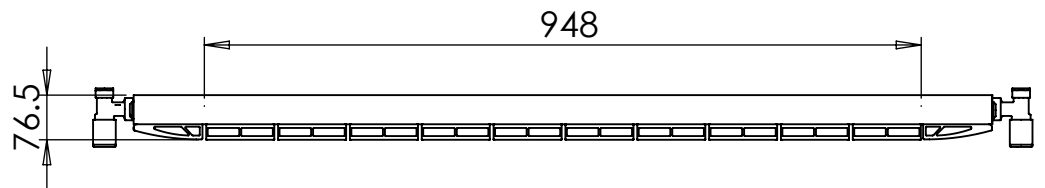

ASTUTE AL DR036 600x565

Height: 600
Width: 565
Depth: 76.5
Weight HO: kg
EO: kg

Tube ϕ : NA
End to End Connections: 565
Elec. element if specified: NA
Output @ 50°C Δ T Watts: 653
BTUs: 2229

All dimensions in millimetres

Tube ϕ : NA
End to End Connections: 945
Elec. element if specified: NA
Output @ 50°C Δ T Watts: 1097
BTUs: 3742

All dimensions in millimetres

Manufactured from ALUMINIUM

Vogue UK Ltd. reserve the right to alter specifications without prior notice.
ALL MEASUREMENTS ARE NOMINAL DIMENSIONS ONLY, AND ARE NOT BINDING.

Height: 600
Width: 1135
Depth: 76.5
Weight HO: kg
EO: kg

Tube ϕ : na
End to End Connections: 1135
Elec. element if specified: na
Output @ 50°C Δ T Watts: 1319
BTUs 4499

All dimensions in millimetres

Manufactured from Aluminium

ASTUTE AL DR036 600x1325

Height: 600
Width: 1325
Depth: 76.5
Weight HO: kg
EO: kg

Tube ϕ : NA
End to End Connections: 1325
Elec. element if specified: NA
Output @ 50°C Δ T Watts: 1540
BTUs: 5256

All dimensions in millimetres