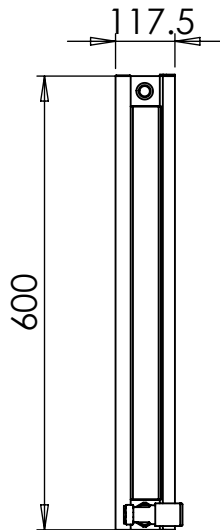

ASTUTE AL DR036DP 600x748

Height: 600
Width: 748
Depth: 117.5
Weight HO: kg
EO: kg

Tube ϕ : NA
End to End Connections: 748
Elec. element if specified: NA
Output @ 50°C Δ T Watts: 1121
BTUS:3824

All dimensions in millimetres

Manufactured from ALUMINIUM

Vogue UK Ltd. reserve the right to alter specifications without prior notice.
ALL MEASUREMENTS ARE NOMINAL DIMENSIONS ONLY, AND ARE NOT BINDING.

SCALE 1:10

VOGUE UK
TOWEL WARMERS & RADIATORS

Strawberry Lane, Willenhall
West Midlands WV13 3RS
Tel: 01902 387000 Fax: 01902 387001
e-mail:sales@vogueuk.co.uk www.vogueuk.co.uk