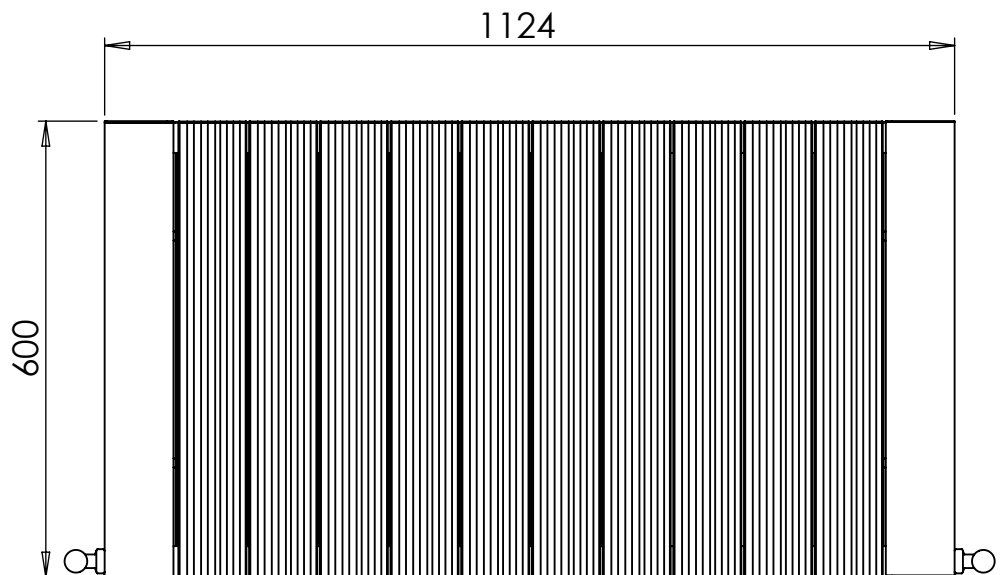

ASTUTE AL DR036 600x565

Height: 600
Width: 565
Depth: 76.5
Weight HO: kg
EO: kg

Tube ϕ : NA
End to End Connections: 565
Elec. element if specified: NA
Output @ 50°C Δ T Watts: 653
BTUs: 2229

All dimensions in millimetres

ASTUTE AL DR036DP 600x748

Height: 600
Width: 748
Depth: 117.5
Weight HO: kg
EO: kg

Tube ϕ : NA
End to End Connections: 748
Elec. element if specified: NA
Output @ 50°C Δ T Watts: 1121
BTUS:3824

All dimensions in millimetres

Height: 600
Width: 1124
Depth: 117.5
Weight HO: kg
EO: kg

Tube ϕ : NA
End to End Connections: 1124
Elec. element if specified: NA
Output @ 50°C Δ T Watts: 1654
BTUs: 5644

All dimensions in millimetres

Manufactured from Aluminium

ASTUTE AL DR036DP 600x1312

Height: 600
Width: 1312
Depth: 117.5
Weight HO: kg
EO: kg

Tube ϕ : NA
End to End Connections: 1312
Elec. element if specified: NA
Output @ 50°C Δ T Watts: 1908
BTUs: 6510

All dimensions in millimetres