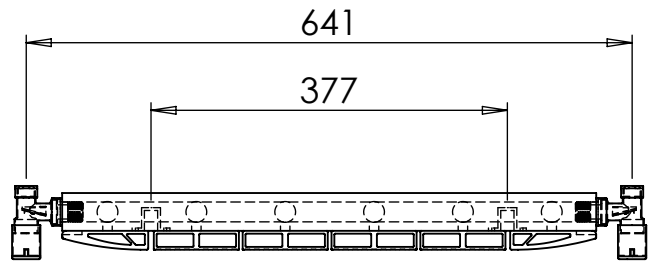

ASTUTE AL DR036 600x565

Height: 600
Width: 565
Depth: 76.5
Weight HO: kg
EO: kg

Tube ϕ : NA
End to End Connections: 565
Elec. element if specified: NA
Output @ 50°C Δ T Watts: 653
BTUs: 2229

All dimensions in millimetres

Manufactured from ALUMINIUM

Vogue UK Ltd. reserve the right to alter specifications without prior notice.
ALL MEASUREMENTS ARE NOMINAL DIMENSIONS ONLY, AND ARE NOT BINDING.

SCALE 1:10

VOGUE UK
TOWEL WARMERS & RADIATORS

Strawberry Lane, Willenhall
West Midlands WV13 3RS
Tel: 01902 387000 Fax: 01902 387001
e-mail: sales@vogueuk.co.uk www.vogueuk.co.uk