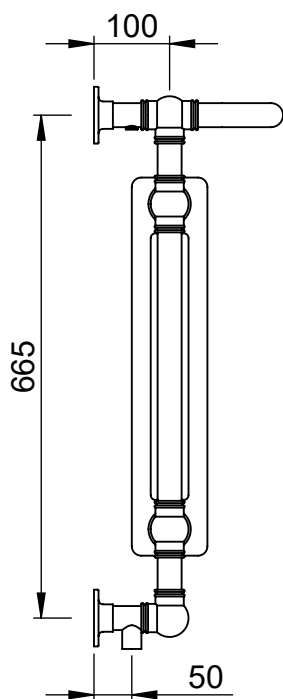

Width: 675

Depth: 150

Weight HO: 9.5 kg

EO: 15.5 kg

Tube ϕ : 31.8

Pipe Centres: 600

Elec. element if specified: 400

Output @ 50°C Δ T Watts: 570

Height: 825

Width: 735

Depth: 150

Weight HO: 10.5 kg

EO: 15.5 kg

Tube ϕ : 31.8

Pipe Centres: 660

Elec. element if specified: 400

Height: 740
Width: 675
Depth: 250
Weight HO: kg
EO: kg

Tube ϕ : 31.8
Pipe Centres: 600
Elec. element if specified: 400
Output @ 50°C Δ T Watts: 541
BTUs: 1846

All dimensions in millimetres

Manufactured from ISO/CEN CuZn36As (BS CZ126) brass tube

Regency OG015 740x735

Height: 740
Width: 735
Depth: 250
Weight HO: kg
EO: kg

Tube ϕ : 31.8
Pipe Centres: 660
Elec. element if specified: 400
Output @ 50°C Δ T Watts: 643
BTUs: 2194

All dimensions in millimetres