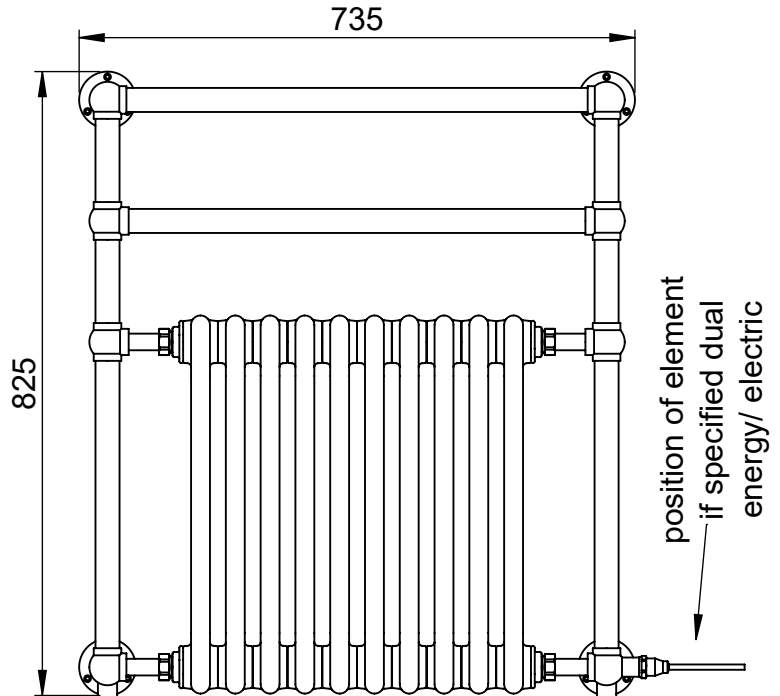

Width: 675

Depth: 150

Weight HO: 9.5 kg

EO: 15.5 kg

Tube ϕ : 31.8

Pipe Centres: 600

Elec. element if specified: 400

Output @ 50°C Δ T Watts: 570

Height: 825

Width: 735

Depth: 150

Weight HO: 10.5 kg

EO: 15.5 kg

Tube ϕ : 31.8

Pipe Centres: 660

Elec. element if specified: 400

Output @ 50°C Δ T Watts: 671

BTUs: 2289

All dimensions in millimetres

Manufactured from ISO/CEN CuZn36As (BS CZ126) brass tube

Vogue UK Ltd. reserve the right to alter specifications without prior notice.
ALL MEASUREMENTS ARE NOMINAL DIMENSIONS ONLY, AND ARE NOT BINDING.

Height: 740
Width: 675
Depth: 250
Weight HO: kg
EO: kg

Tube ϕ : 31.8
Pipe Centres: 600
Elec. element if specified: 400
Output @ 50°C Δ T Watts: 541
BTUs: 1846

All dimensions in millimetres

Manufactured from ISO/CEN CuZn36As (BS CZ126) brass tube