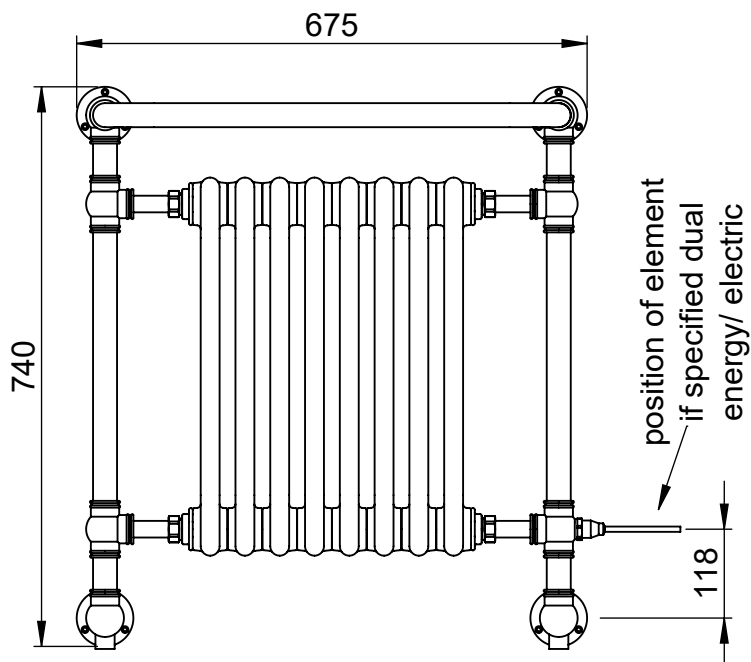

Width: 675

Depth: 150

Weight HO: 9.5 kg

EO: 15.5 kg

Tube ϕ : 31.8

Pipe Centres: 600

Elec. element if specified: 400

Output @ 50°C Δ T Watts: 570

Height: 825

Width: 735

Depth: 150

Weight HO: 10.5 kg

EO: 15.5 kg

Tube ϕ : 31.8

Pipe Centres: 660

Elec. element if specified: 400

Height: 740
Width: 675
Depth: 250
Weight HO: kg
EO: kg

Tube ϕ : 31.8
Pipe Centres: 600
Elec. element if specified: 400
Output @ 50°C Δ T Watts: 541
BTUs: 1846

All dimensions in millimetres

Manufactured from ISO/CEN CuZn36As (BS CZ126) brass tube

Regency OG015 740x735

Height: 740
Width: 735
Depth: 250
Weight HO: kg
EO: kg

Tube ϕ : 31.8
Pipe Centres: 660
Elec. element if specified: 400
Output @ 50°C Δ T Watts: 643
BTUs: 2194

All dimensions in millimetres