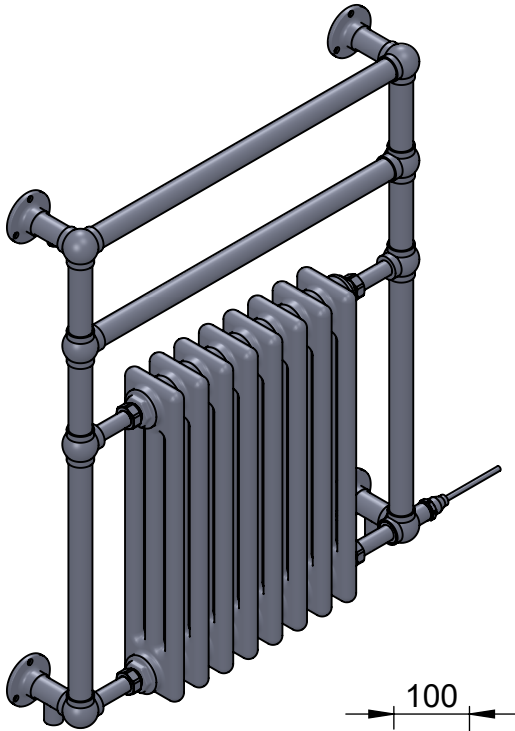

Elec. element if specified: 200

Output @ 50°C Δ T Watts: 384

BTUs: 1310

All dimensions in millimetres

Manufactured from ISO/CEN CuZn36As (BS CZ126) brass tube

Vogue UK Ltd. reserve the right to alter specifications without prior notice.
ALL MEASUREMENTS ARE NOMINAL DIMENSIONS ONLY, AND ARE NOT BINDING.

Width: 675

Depth: 150

Weight HO: 9.5 kg

EO: 15.5 kg

Tube ϕ : 31.8

Pipe Centres: 600

Elec. element if specified: 400

Output @ 50°C Δ T Watts: 570

BTUs: 1945

All dimensions in millimetres

Manufactured from ISO/CEN CuZn36As (BS CZ126) brass tube

Vogue UK Ltd. reserve the right to alter specifications without prior notice.
ALL MEASUREMENTS ARE NOMINAL DIMENSIONS ONLY, AND ARE NOT BINDING.

Height: 825

Width: 735

Depth: 150

Weight HO: 10.5 kg

EO: 15.5 kg

Tube ϕ : 31.8

Pipe Centres: 660

Elec. element if specified: 400