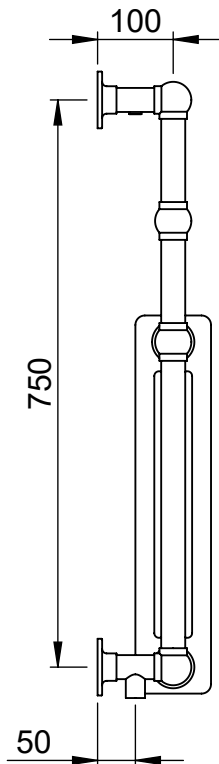

Regency II LG036C 825x735

Height: 825

Width: 735

Depth: 150

Weight HO: 10.5 kg

EO: 15.5 kg

Tube ϕ : 31.8

Pipe Centres: 660

Elec. element if specified: 400

Output @ 50°C Δ T Watts: 671

BTUs: 2289

All dimensions in millimetres

Manufactured from ISO/CEN CuZn36As (BS CZ126) brass tube

Vogue UK Ltd. reserve the right to alter specifications without prior notice.
ALL MEASUREMENTS ARE NOMINAL DIMENSIONS ONLY, AND ARE NOT BINDING.

SCALE 1:10

VOGUE UK
TOWEL WARMERS & RADIATORS

Strawberry Lane, Willenhall
West Midlands WV13 3RS
Tel: 01902 387000 Fax: 01902 387001
e-mail: sales@vogueuk.co.uk www.vogueuk.co.uk