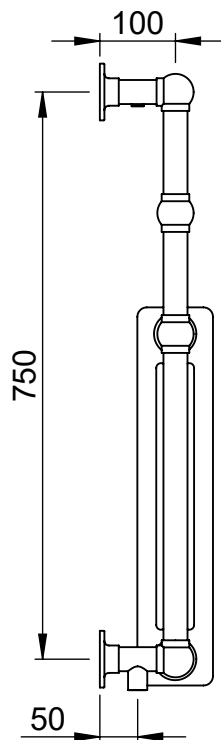

Regency II LG036B 825x675

Height: 825

Width: 675

Depth: 150

Weight HO: 9.5 kg

EO: 15.5 kg

Tube ϕ : 31.8

Pipe Centres: 600

Elec. element if specified: 400

Output @ 50°C Δ T Watts: 570

BTUs: 1945

All dimensions in millimetres

Manufactured from ISO/CEN CuZn36As (BS CZ126) brass tube

Vogue UK Ltd. reserve the right to alter specifications without prior notice.
ALL MEASUREMENTS ARE NOMINAL DIMENSIONS ONLY, AND ARE NOT BINDING.

SCALE 1:10

VOGUE UK
TOWEL WARMERS & RADIATORS

Strawberry Lane, Willenhall
West Midlands WV13 3RS
Tel: 01902 387000 Fax: 01902 387001
e-mail: sales@vogueuk.co.uk www.vogueuk.co.uk