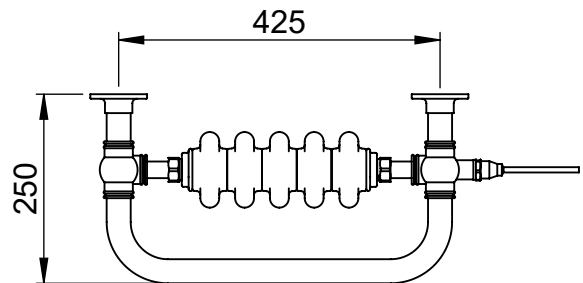

Regency OG015 740x500

Height: 740
Width: 500
Depth: 250
Weight HO: kg
EO: kg

Tube ϕ : 31.8
Pipe Centres: 425
Elec. element if specified: 200
Output @ 50°C Δ T Watts: 384
BTUs: 1310

All dimensions in millimetres

Manufactured from ISO/CEN CuZn36As (BS CZ126) brass tube

Vogue UK Ltd. reserve the right to alter specifications without prior notice.
ALL MEASUREMENTS ARE NOMINAL DIMENSIONS ONLY, AND ARE NOT BINDING.

SCALE 1:10

VOGUE UK
TOWEL WARMERS & RADIATORS

Strawberry Lane, Willenhall
West Midlands WV13 3RS
Tel: 01902 387000 Fax: 01902 387001
e-mail: sales@vogueuk.co.uk www.vogueuk.co.uk