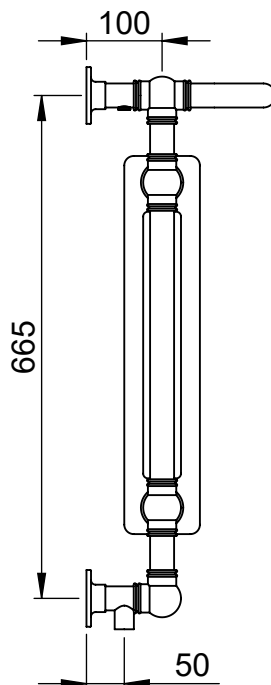

Width: 675

Depth: 150

Weight HO: 9.5 kg

EO: 15.5 kg

Tube ϕ : 31.8

Pipe Centres: 600

Elec. element if specified: 400

Output @ 50°C Δ T Watts: 570

Height: 825

Width: 735

Depth: 150

Weight HO: 10.5 kg

EO: 15.5 kg

Tube ϕ : 31.8

Pipe Centres: 660

Elec. element if specified: 400

Tube ϕ : 31.8
Pipe Centres: 425
Elec. element if specified: 200
Output @ 50°C Δ T Watts: 384
BTUs: 1310

All dimensions in millimetres

Manufactured from ISO/CEN CuZn36As (BS CZ126) brass tube

Vogue UK Ltd. reserve the right to alter specifications without prior notice.
ALL MEASUREMENTS ARE NOMINAL DIMENSIONS ONLY, AND ARE NOT BINDING.

Height: 740
Width: 675
Depth: 250
Weight HO: kg
EO: kg

Tube ϕ : 31.8
Pipe Centres: 600
Elec. element if specified: 400
Output @ 50°C Δ T Watts: 541
BTUs: 1846

All dimensions in millimetres

Manufactured from ISO/CEN CuZn36As (BS CZ126) brass tube