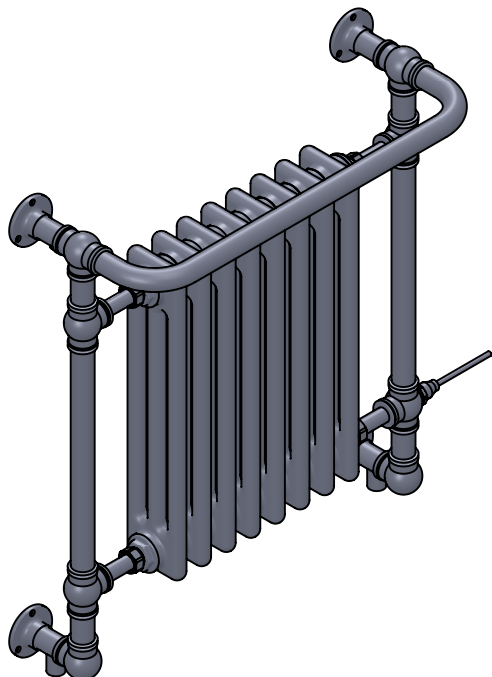

Regency OG015-BR 740x675

Height: 740
Width: 675
Depth: 250
Weight HO: kg
EO: kg

Tube ϕ : 31.8
Pipe Centres: 600
Elec. element if specified: 400
Output @ 50°C Δ T Watts: 541
BTUs: 1846

All dimensions in millimetres

Manufactured from ISO/CEN CuZn36As (BS CZ126) brass tube

Vogue UK Ltd. reserve the right to alter specifications without prior notice.
ALL MEASUREMENTS ARE NOMINAL DIMENSIONS ONLY, AND ARE NOT BINDING.

SCALE 1:10

VOGUE UK
TOWEL WARMERS & RADIATORS

Strawberry Lane, Willenhall
West Midlands WV13 3RS
Tel: 01902 387000 Fax: 01902 387001
e-mail: sales@vogueuk.co.uk www.vogueuk.co.uk