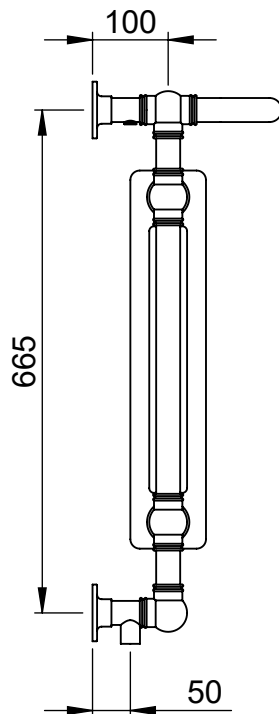

Regency OG015 740x735

Height: 740
Width: 735
Depth: 250
Weight HO: kg
EO: kg

Tube ϕ : 31.8
Pipe Centres: 660
Elec. element if specified: 400
Output @ 50°C Δ T Watts: 643
BTUs: 2194

All dimensions in millimetres

Manufactured from ISO/CEN CuZn36As (BS CZ126) brass tube

Vogue UK Ltd. reserve the right to alter specifications without prior notice.
ALL MEASUREMENTS ARE NOMINAL DIMENSIONS ONLY, AND ARE NOT BINDING.

SCALE 1:10

VOGUE UK
TOWEL WARMERS & RADIATORS

Strawberry Lane, Willenhall
West Midlands WV13 3RS
Tel: 01902 387000 Fax: 01902 387001
e-mail: sales@vogueuk.co.uk www.vogueuk.co.uk