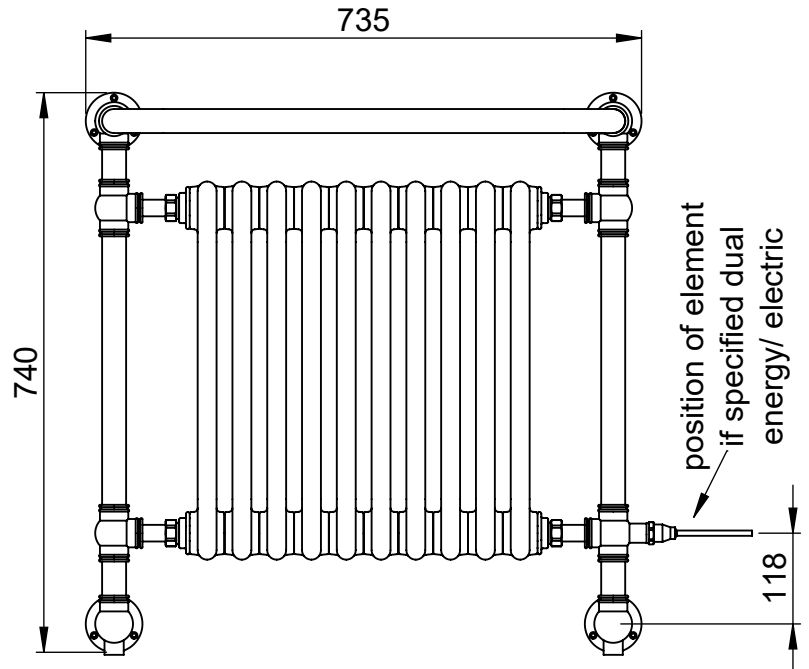

Regency OG015 740x735

Height: 740
Width: 735
Depth: 250
Weight HO: kg
EO: kg

Tube ϕ : 31.8
Pipe Centres: 660
Elec. element if specified: 400
Output @ 50°C Δ T Watts: 643
BTUs: 2194

All dimensions in millimetres

Manufactured from ISO/CEN CuZn36As (BS CZ126) brass tube

Vogue UK Ltd. reserve the right to alter specifications without prior notice.
ALL MEASUREMENTS ARE NOMINAL DIMENSIONS ONLY, AND ARE NOT BINDING.

SCALE 1:10

VOGUE UK
TOWEL WARMERS & RADIATORS

Strawberry Lane, Willenhall
West Midlands WV13 3RS
Tel: 01902 387000 Fax: 01902 387001
e-mail: sales@vogueuk.co.uk www.vogueuk.co.uk