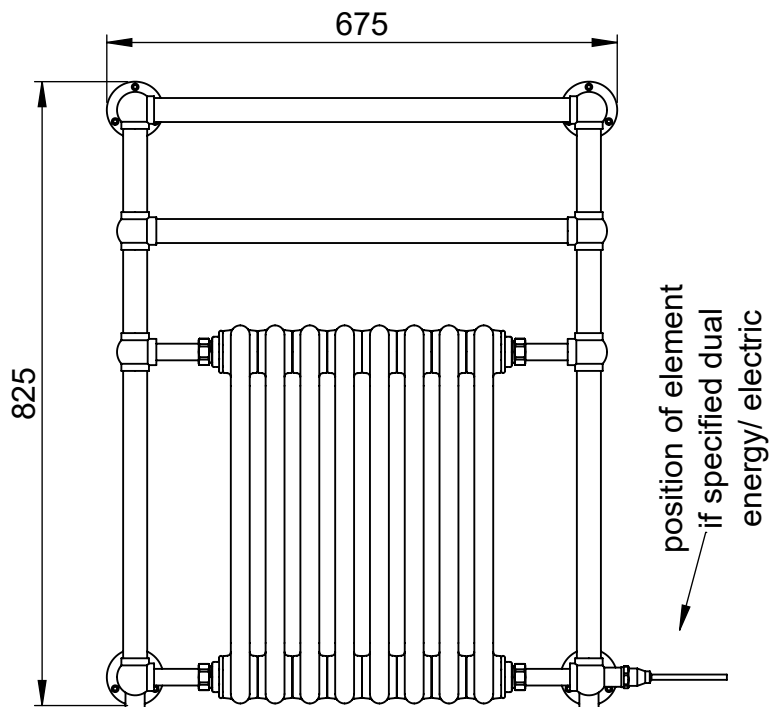

Regency II LG036B 825x675

Height: 825

Width: 675

Depth: 150

Weight HO: 9.5 kg

EO: 15.5 kg

Tube ϕ : 31.8

Pipe Centres: 600

Elec. element if specified: 400

Output @ 50°C Δ T Watts: 570

BTUs: 1945

All dimensions in millimetres

Manufactured from ISO/CEN CuZn36As (BS CZ126) brass tube

Vogue UK Ltd. reserve the right to alter specifications without prior notice.
ALL MEASUREMENTS ARE NOMINAL DIMENSIONS ONLY, AND ARE NOT BINDING.

SCALE 1:10

VOGUE UK
TOWEL WARMERS & RADIATORS

Strawberry Lane, Willenhall
West Midlands WV13 3RS
Tel: 01902 387000 Fax: 01902 387001
e-mail: sales@vogueuk.co.uk www.vogueuk.co.uk