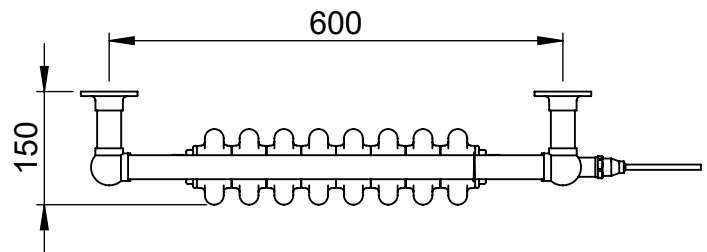

Regency II LG036B 825x675

Height: 825

Width: 675

Depth: 150

Weight HO: 9.5 kg

EO: 15.5 kg

Tube ϕ : 31.8

Pipe Centres: 600

Elec. element if specified: 400

Output @ 50°C Δ T Watts: 570

BTUs: 1945

All dimensions in millimetres

Manufactured from ISO/CEN CuZn36As (BS CZ126) brass tube

Vogue UK Ltd. reserve the right to alter specifications without prior notice.
ALL MEASUREMENTS ARE NOMINAL DIMENSIONS ONLY, AND ARE NOT BINDING.

SCALE 1:10

VOGUE UK
TOWEL WARMERS & RADIATORS

Strawberry Lane, Willenhall
West Midlands WV13 3RS
Tel: 01902 387000 Fax: 01902 387001
e-mail: sales@vogueuk.co.uk www.vogueuk.co.uk