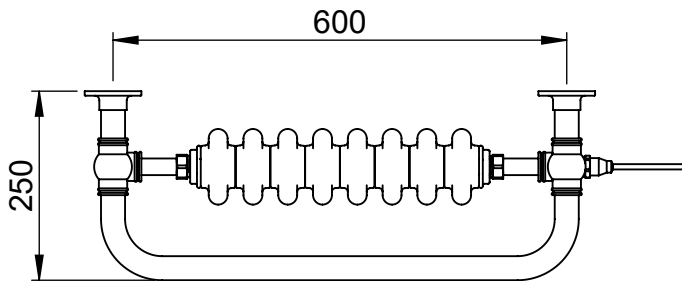

Height: 740
Width: 675
Depth: 250
Weight HO: kg
EO: kg

Tube ϕ : 31.8
Pipe Centres: 600
Elec. element if specified: 400
Output @ 50°C Δ T Watts: 541
BTUs: 1846

All dimensions in millimetres

Manufactured from ISO/CEN CuZn36As (BS CZ126) brass tube