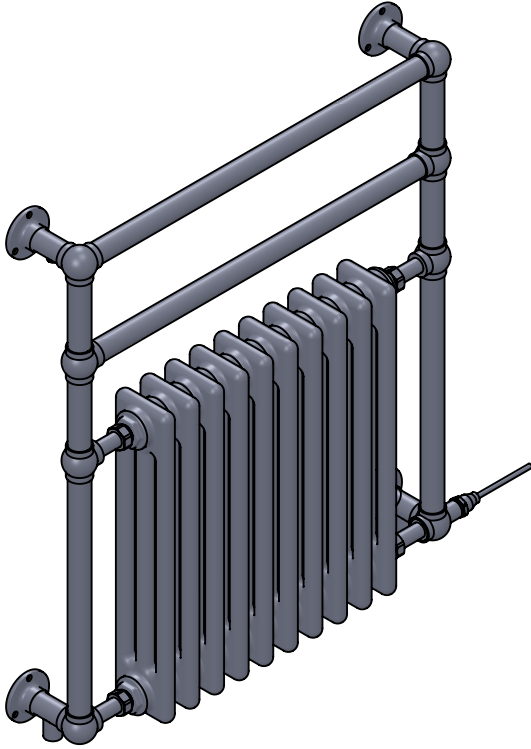

Width: 675

Depth: 150

Weight HO: 9.5 kg

EO: 15.5 kg

Tube ϕ : 31.8

Pipe Centres: 600

Elec. element if specified: 400

Output @ 50°C Δ T Watts: 570

Height: 825

Width: 735

Depth: 150

Weight HO: 10.5 kg

EO: 15.5 kg

Tube ϕ : 31.8

Pipe Centres: 660

Elec. element if specified: 400

Output @ 50°C Δ T Watts: 671

BTUs: 2289

All dimensions in millimetres

Manufactured from ISO/CEN CuZn36As (BS CZ126) brass tube

Vogue UK Ltd. reserve the right to alter specifications without prior notice.
ALL MEASUREMENTS ARE NOMINAL DIMENSIONS ONLY, AND ARE NOT BINDING.