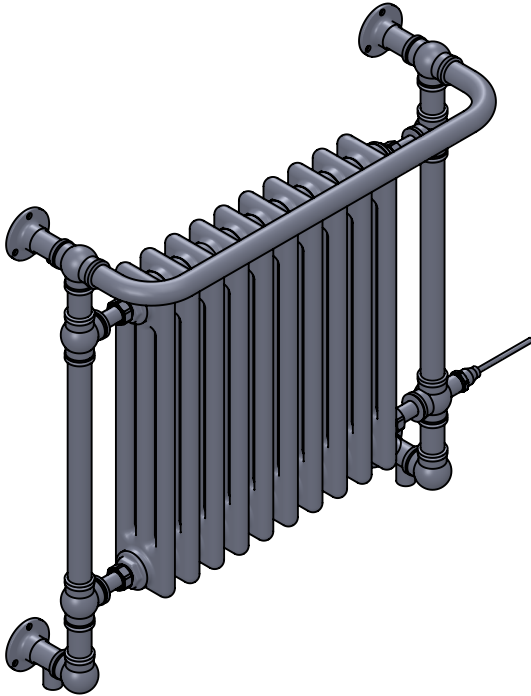

Regency OG015 740x735

Height: 740
Width: 735
Depth: 250
Weight HO: kg
EO: kg

Tube ϕ : 31.8
Pipe Centres: 660
Elec. element if specified: 400
Output @ 50°C Δ T Watts: 643
BTUs: 2194

All dimensions in millimetres

Manufactured from ISO/CEN CuZn36As (BS CZ126) brass tube

Vogue UK Ltd. reserve the right to alter specifications without prior notice.
ALL MEASUREMENTS ARE NOMINAL DIMENSIONS ONLY, AND ARE NOT BINDING.

SCALE 1:10

VOGUE UK
TOWEL WARMERS & RADIATORS

Strawberry Lane, Willenhall
West Midlands WV13 3RS
Tel: 01902 387000 Fax: 01902 387001
e-mail: sales@vogueuk.co.uk www.vogueuk.co.uk