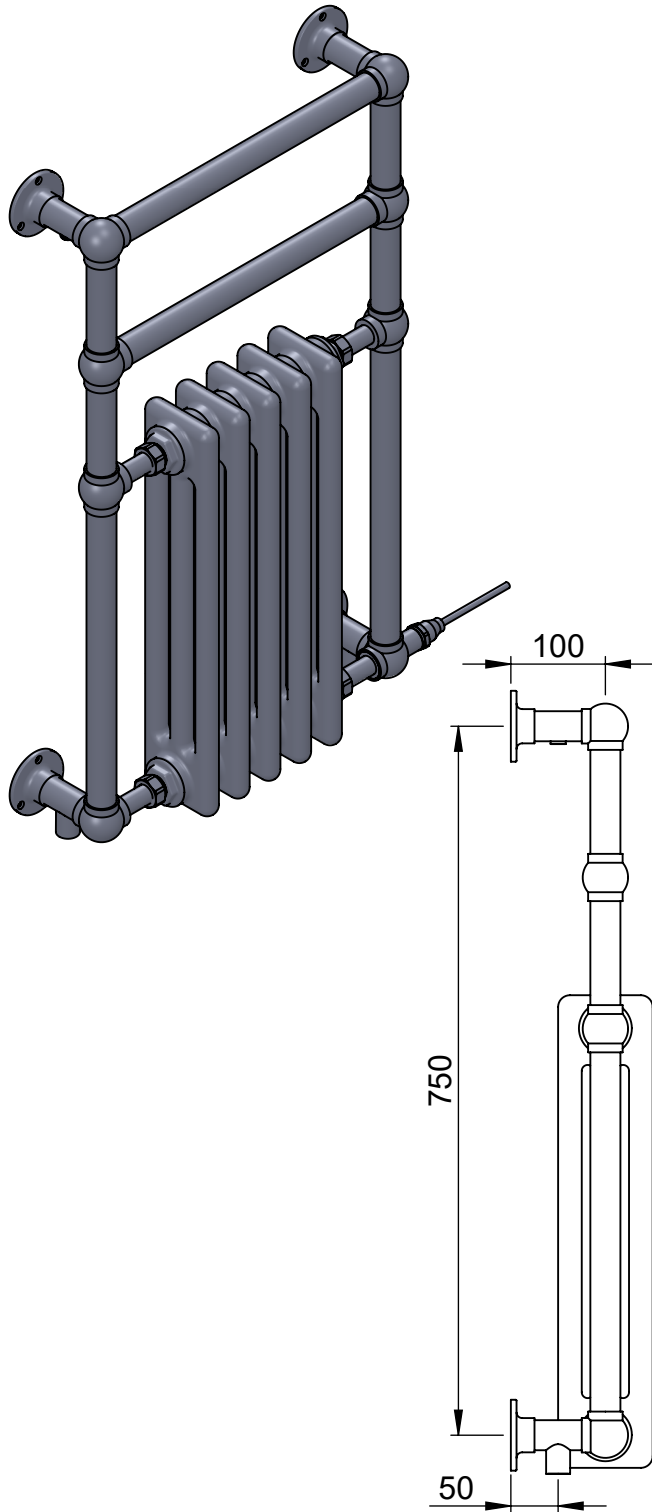

Regency II LG036A 825x500

Height: 825

Width: 500

Depth: 150

Weight HO: 9.5 kg

EO: 15.5 kg

Tube ϕ : 31.8

Pipe Centres: 425

Elec. element if specified: 200

Output @ 50°C Δ T Watts: 384

BTUs: 1310

All dimensions in millimetres

Manufactured from ISO/CEN CuZn36As (BS CZ126) brass tube

Vogue UK Ltd. reserve the right to alter specifications without prior notice.
ALL MEASUREMENTS ARE NOMINAL DIMENSIONS ONLY, AND ARE NOT BINDING.

Width: 675

Depth: 150

Weight HO: 9.5 kg

EO: 15.5 kg

Tube ϕ : 31.8

Pipe Centres: 600

Elec. element if specified: 400

Output @ 50°C Δ T Watts: 570

Height: 825

Width: 735

Depth: 150

Weight HO: 10.5 kg

EO: 15.5 kg

Tube ϕ : 31.8

Pipe Centres: 660

Elec. element if specified: 400