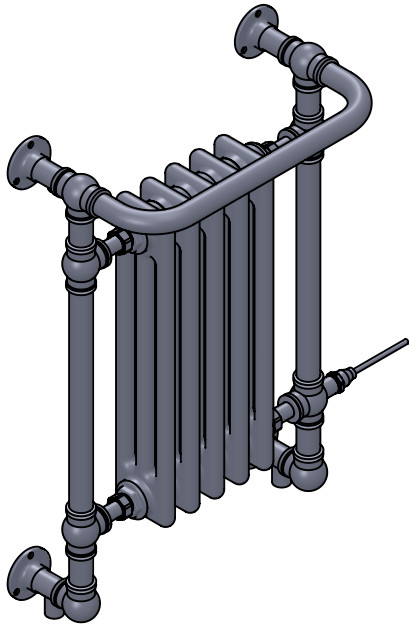

SCALE 1:10

VOGUE UK
TOWEL WARMERS & RADIATORS

Strawberry Lane, Willenhall
West Midlands WV13 3RS
Tel: 01902 387000 Fax: 01902 387001
e-mail: sales@vogueuk.co.uk www.vogueuk.co.uk

Regency OG015 740x500

Height: 740
Width: 500
Depth: 250
Weight HO: kg
EO: kg

Tube ϕ : 31.8
Pipe Centres: 425
Elec. element if specified: 200
Output @ 50°C Δ T Watts: 384
BTUs: 1310

All dimensions in millimetres

Manufactured from ISO/CEN CuZn36As (BS CZ126) brass tube

Vogue UK Ltd. reserve the right to alter specifications without prior notice.
ALL MEASUREMENTS ARE NOMINAL DIMENSIONS ONLY, AND ARE NOT BINDING.