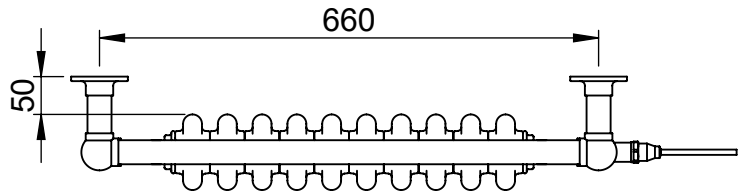

Width: 675

Depth: 150

Weight HO: 9.5 kg

EO: 15.5 kg

Tube ϕ : 31.8

Pipe Centres: 600

Elec. element if specified: 400

Output @ 50°C Δ T Watts: 570

Height: 825

Width: 735

Depth: 150

Weight HO: 10.5 kg

EO: 15.5 kg

Tube ϕ : 31.8

Pipe Centres: 660

Elec. element if specified: 400

Output @ 50°C Δ T Watts: 671

BTUs: 2289

All dimensions in millimetres

Manufactured from ISO/CEN CuZn36As (BS CZ126) brass tube

Vogue UK Ltd. reserve the right to alter specifications without prior notice.
ALL MEASUREMENTS ARE NOMINAL DIMENSIONS ONLY, AND ARE NOT BINDING.

Height: 740
Width: 675
Depth: 250
Weight HO: kg
EO: kg

Tube ϕ : 31.8
Pipe Centres: 600
Elec. element if specified: 400
Output @ 50°C Δ T Watts: 541
BTUs: 1846

All dimensions in millimetres

Manufactured from ISO/CEN CuZn36As (BS CZ126) brass tube