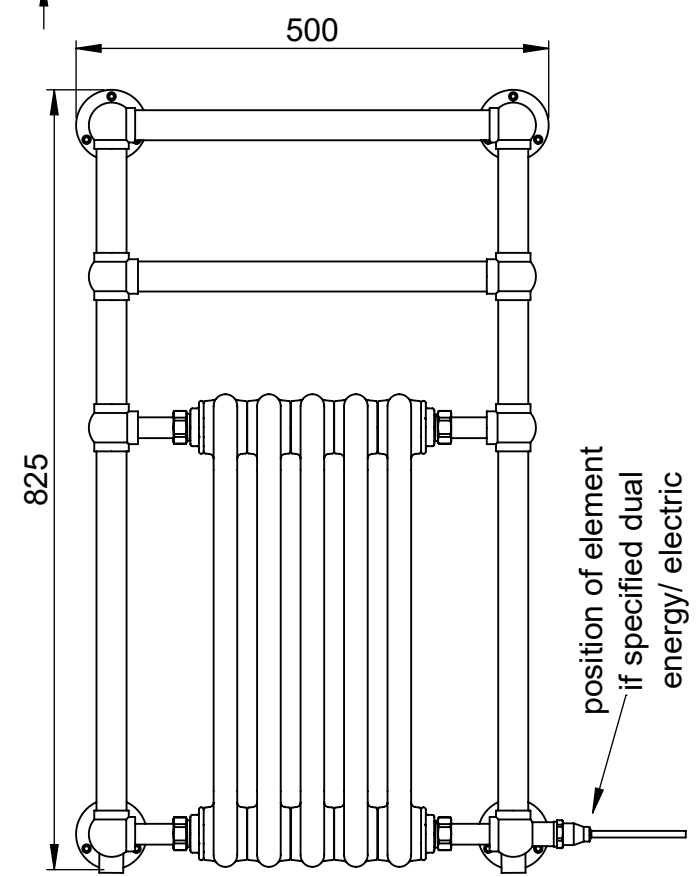

Regency II LG036A 825x500

Height: 825

Width: 500

Depth: 150

Weight HO: 9.5 kg

EO: 15.5 kg

Tube ϕ : 31.8

Pipe Centres: 425

Elec. element if specified: 200

Output @ 50°C Δ T Watts: 384

BTUs: 1310

All dimensions in millimetres

Manufactured from ISO/CEN CuZn36As (BS CZ126) brass tube

Vogue UK Ltd. reserve the right to alter specifications without prior notice.
ALL MEASUREMENTS ARE NOMINAL DIMENSIONS ONLY, AND ARE NOT BINDING.

Width: 675

Depth: 150

Weight HO: 9.5 kg

EO: 15.5 kg

Tube ϕ : 31.8

Pipe Centres: 600

Elec. element if specified: 400

Output @ 50°C Δ T Watts: 570

Height: 825

Width: 735

Depth: 150

Weight HO: 10.5 kg

EO: 15.5 kg

Tube ϕ : 31.8

Pipe Centres: 660

Elec. element if specified: 400