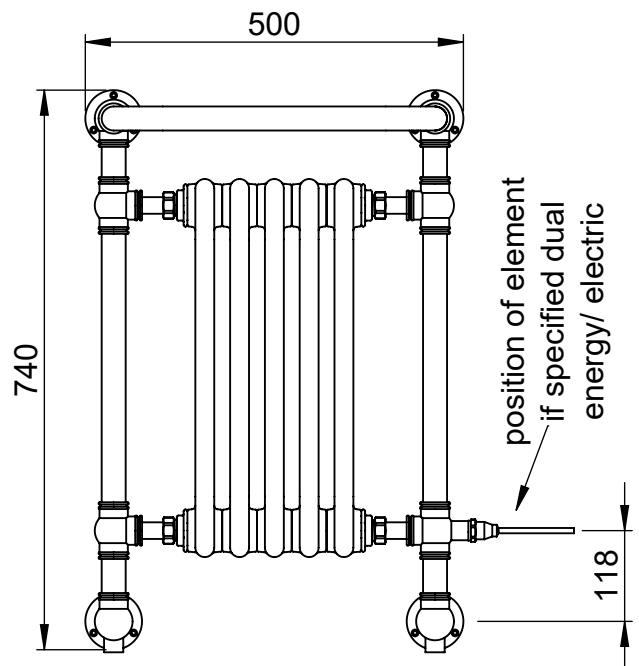

Height: 825

Width: 735

Depth: 150

Weight HO: 10.5 kg

EO: 15.5 kg

Tube ϕ : 31.8

Pipe Centres: 660

Elec. element if specified: 400

SCALE 1:10

VOGUE UK
TOWEL WARMERS & RADIATORS

Strawberry Lane, Willenhall
West Midlands WV13 3RS
Tel: 01902 387000 Fax: 01902 387001
e-mail: sales@vogueuk.co.uk www.vogueuk.co.uk

Regency OG015 740x500

Height: 740
Width: 500
Depth: 250
Weight HO: kg
EO: kg

Tube ϕ : 31.8
Pipe Centres: 425
Elec. element if specified: 200
Output @ 50°C Δ T Watts: 384
BTUs: 1310

All dimensions in millimetres

Manufactured from ISO/CEN CuZn36As (BS CZ126) brass tube

Vogue UK Ltd. reserve the right to alter specifications without prior notice.
ALL MEASUREMENTS ARE NOMINAL DIMENSIONS ONLY, AND ARE NOT BINDING.

Height: 740
Width: 675
Depth: 250
Weight HO: kg
EO: kg

Tube ϕ : 31.8
Pipe Centres: 600
Elec. element if specified: 400
Output @ 50°C Δ T Watts: 541
BTUs: 1846

All dimensions in millimetres

Manufactured from ISO/CEN CuZn36As (BS CZ126) brass tube