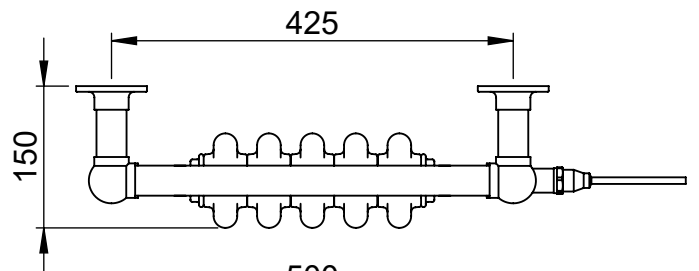

Regency II LG036A 825x500

Height: 825

Width: 500

Depth: 150

Weight HO: 9.5 kg

EO: 15.5 kg

Tube ϕ : 31.8

Pipe Centres: 425

Elec. element if specified: 200

Output @ 50°C Δ T Watts: 384

BTUs: 1310

All dimensions in millimetres

Manufactured from ISO/CEN CuZn36As (BS CZ126) brass tube

Vogue UK Ltd. reserve the right to alter specifications without prior notice.
ALL MEASUREMENTS ARE NOMINAL DIMENSIONS ONLY, AND ARE NOT BINDING.

Width: 675

Depth: 150

Weight HO: 9.5 kg

EO: 15.5 kg

Tube ϕ : 31.8

Pipe Centres: 600

Elec. element if specified: 400

Output @ 50°C Δ T Watts: 570

Height: 825

Width: 735

Depth: 150

Weight HO: 10.5 kg

EO: 15.5 kg

Tube ϕ : 31.8

Pipe Centres: 660

Elec. element if specified: 400