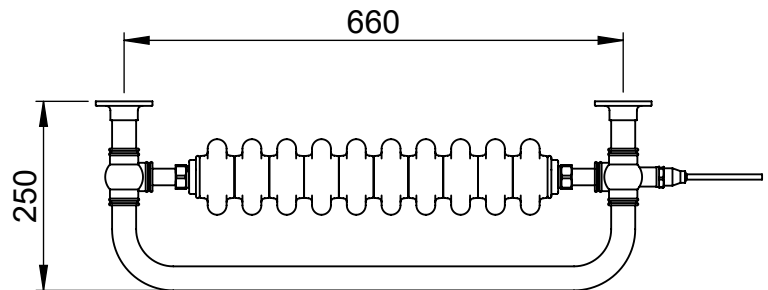

Regency OG015 740x735

Height: 740
Width: 735
Depth: 250
Weight HO: kg
EO: kg

Tube ϕ : 31.8
Pipe Centres: 660
Elec. element if specified: 400
Output @ 50°C Δ T Watts: 643
BTUs: 2194

All dimensions in millimetres

Manufactured from ISO/CEN CuZn36As (BS CZ126) brass tube

Vogue UK Ltd. reserve the right to alter specifications without prior notice.
ALL MEASUREMENTS ARE NOMINAL DIMENSIONS ONLY, AND ARE NOT BINDING.

SCALE 1:10

VOGUE UK
TOWEL WARMERS & RADIATORS

Strawberry Lane, Willenhall
West Midlands WV13 3RS
Tel: 01902 387000 Fax: 01902 387001
e-mail: sales@vogueuk.co.uk www.vogueuk.co.uk