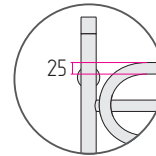

Elegy Verso

PREMIUMSTYLE

Art.	Heating capacity 55/45/20°C (W)	Heating capacity 75/65/20°C (W)	Total weight, inc. components and packaging (kg)	Internal volume (dm ³)
**042	296	493	8,40	3,27
**044	372	620	10,20	4,09
**045	426	710	11,50	4,63

Piping connection points:

Art.	A	B	C	D	E	F	G	X	P	K
**042	958	532	500	550	54-70	80	762	116	90	129-145
**044	1158	532	500	550	54-70	80	962	116	90	129-145
**045	1158	632	600	650	54-70	80	962	116	90	129-145

Colour range

50XXX
Polished Stainless Steel

53XXX
Gold

54XXX
Chameleon

55XXX
Black Pearl