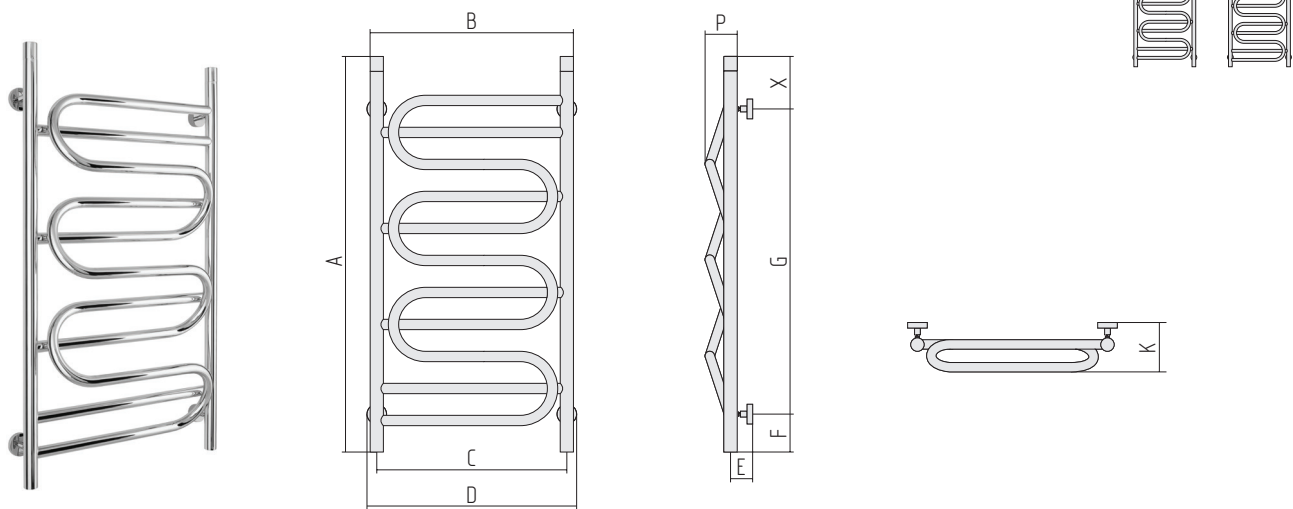

Elegy Verso

PREMIUMSTYLE

Art.	Heating capacity 55/45/20°C (W)	Heating capacity 75/65/20°C (W)	Total weight, inc. components and packaging (kg)	Internal volume (dm ³)
**042	296	493	8,40	3,27
**044	372	620	10,20	4,09
**045	426	710	11,50	4,63

Piping connection points:

Art.	A	B	C	D	E	F	G	X	P	K
**042	958	532	500	550	54-70	80	762	116	90	129-145
**044	1158	532	500	550	54-70	80	962	116	90	129-145
**045	1158	632	600	650	54-70	80	962	116	90	129-145

Colour range

50XXX
Polished Stainless Steel

53XXX
Gold

54XXX
Chameleon

55XXX
Black Pearl