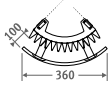

OPTIONS

Towel rail / hat rack in chrome-plated aluminium

Hat rack consists of a towel rail and 5 coat hooks

CODE

Towel rail
9087.043466