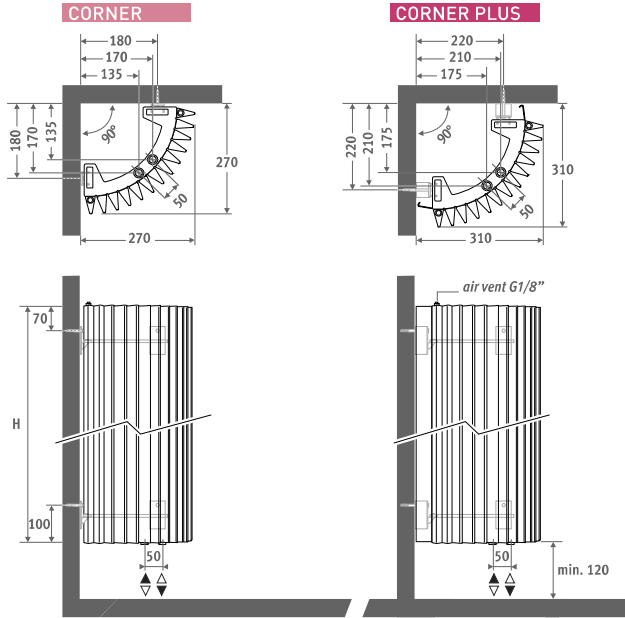

## WARMTH WITH A SYMBOLIC VALUE

Inspired by a child's drawing, an interpretation of the brightly shining sun, transformed into a fully functional work of art.

The only thing the Iguana Corner needs to provide heat: a quiet little corner. Also available in heights 1250 and 1500 mm, specially designed for installation above the bathtub.

# IGUANA CORNER

DIMENSIONS (in mm)

*Iguana+*  
COLLECTION  
40% more warmth

# HEIGHT 1800 - OUTPUT TABLES

CORW.HHH.027.XXX/MM				COPW.HHH.031.XXX/MM			
		HEIGHT 1250 CORNER				HEIGHT 2400 CORNER PLUS	
L	H	Watts	Watts	L	H	Watts	Watts
mm	mm	75/65	55/45	mm	mm	75/65	55/45
270	1250	723	334	310	1250	860	436
	1500	834	384		1500	990	501
	1800	967	443		1800	1145	577
	1920	1021	467		1920	1207	607
	2000	1058	483		2000	1249	627
	2200	1149	523		2200	1352	677
	2400	1242	564		2400	1458	729