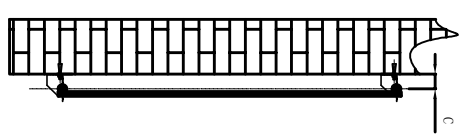

Front View

Side View

Back View

Top view

SUPPLIED INSTALLATION ACCESSORIES

- X4
- X8
- X2
- X1
- X1

- Vertical Mounting
- Optional Color Selection
- Max Operational Pressure:Bar
- Inlet/Outlet: Female Pipe Thread
- All Dimensions are in mm

Product Code	Product Name	pipe number	Height	Width	Thickndsss	Plumbing Axes Center To Center	Empty Weight	Water volume	Thermal Output
			mm	mm	mm				
RND-TB14	TUBES 1800X350	14	1800	350	47	53	15.8	3.87	Watt-BTU/hr