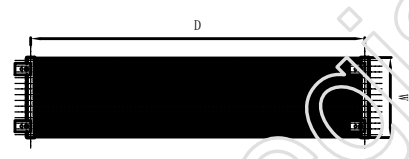

Front View

Side View

Back View

Top view

SUPPLIED INSTALLATION ACCESSORIES

- X4
- X8
- X2
- X1
- X1

- Vertical Mounting
- Optional Color Selection
- Max Operational Pressure:Bar
- Inlet/Outlet: Female Pipe Thread
- All Dimensions are in mm

Product Code	Product Name	pipe number	Height	Width	Thickndsss	Plumbing Axes Center To Center	Empty Weight	Water volume	Thermal Output
			mm	mm	mm				
RND-TB14	TUBES 1800X350	14	1800	350	47	53	15.8	3.87	Watt-BTU/hr