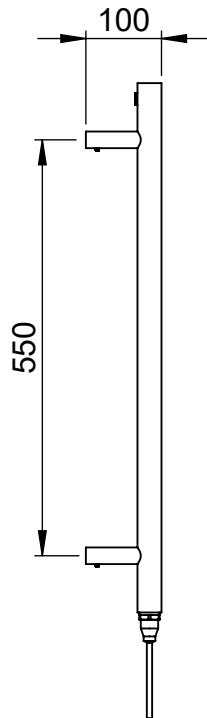

Galaxy MD059 700x500

Height: 700
Width: 500
Depth: 100
Weight HO: 3.5 kg
EO: 5.5 kg

Tube ϕ : 31.8 + 22
Pipe Centres: 468
Elec. element if specified: 75
Output @ 50°C Δ T Watts: 86
BTUs: 293

All dimensions in millimetres

Manufactured from Stainless Steel

position of element
if specified dual
energy*/ electric

*Dual energy models require a conversion-tee, consult relevant drawing for details.

Vogue UK Ltd. reserve the right to alter specifications without prior notice.
ALL MEASUREMENTS ARE NOMINAL DIMENSIONS ONLY, AND ARE NOT BINDING.

Width: 500

Depth: 100

Weight HO: 9.5 kg

EO: 17.5 kg

Tube ϕ : 31.8 + 22

Pipe Centres: 468

Elec. element if specified: 100

Output @ 50° C Δ T Watts: 217

Width: 500

Depth: 100

Weight HO: 14.5 kg

EO: 19.5 kg

Tube ϕ : 31.8 + 22

Pipe Centres: 468

Elec. element if specified: 125

Output @ 50° C Δ T Watts: 296