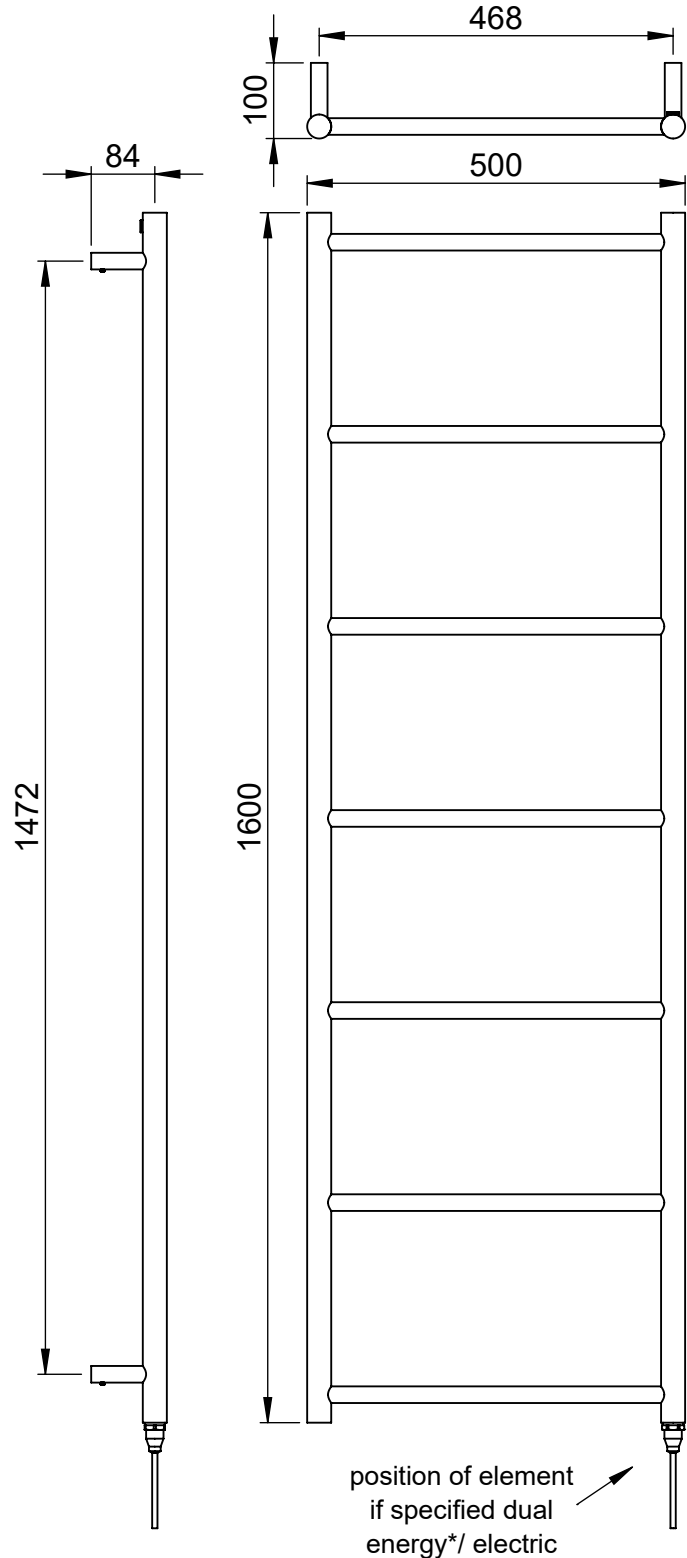

Galaxy MD059 700x500

Height: 700
Width: 500
Depth: 100
Weight HO: 3.5 kg
EO: 5.5 kg

Tube ϕ : 31.8 + 22
Pipe Centres: 468
Elec. element if specified: 75
Output @ 50°C Δ T Watts: 86
BTUs: 293

All dimensions in millimetres

Width: 500

Depth: 100

Weight HO: 9.5 kg

EO: 17.5 kg

Tube ϕ : 31.8 + 22

Pipe Centres: 468

Elec. element if specified: 100

Output @ 50° C Δ T Watts: 217

Width: 500

Depth: 100

Weight HO: 14.5 kg

EO: 19.5 kg

Tube ϕ : 31.8 + 22

Pipe Centres: 468

Elec. element if specified: 125

Output @ 50° C Δ T Watts: 296

BTUs: 1010

All dimensions in millimetres

Manufactured from Stainless Steel

*Dual energy models require a conversion-tee, consult relevant drawing for details.

Vogue UK Ltd. reserve the right to alter specifications without prior notice.
ALL MEASUREMENTS ARE NOMINAL DIMENSIONS ONLY, AND ARE NOT BINDING.