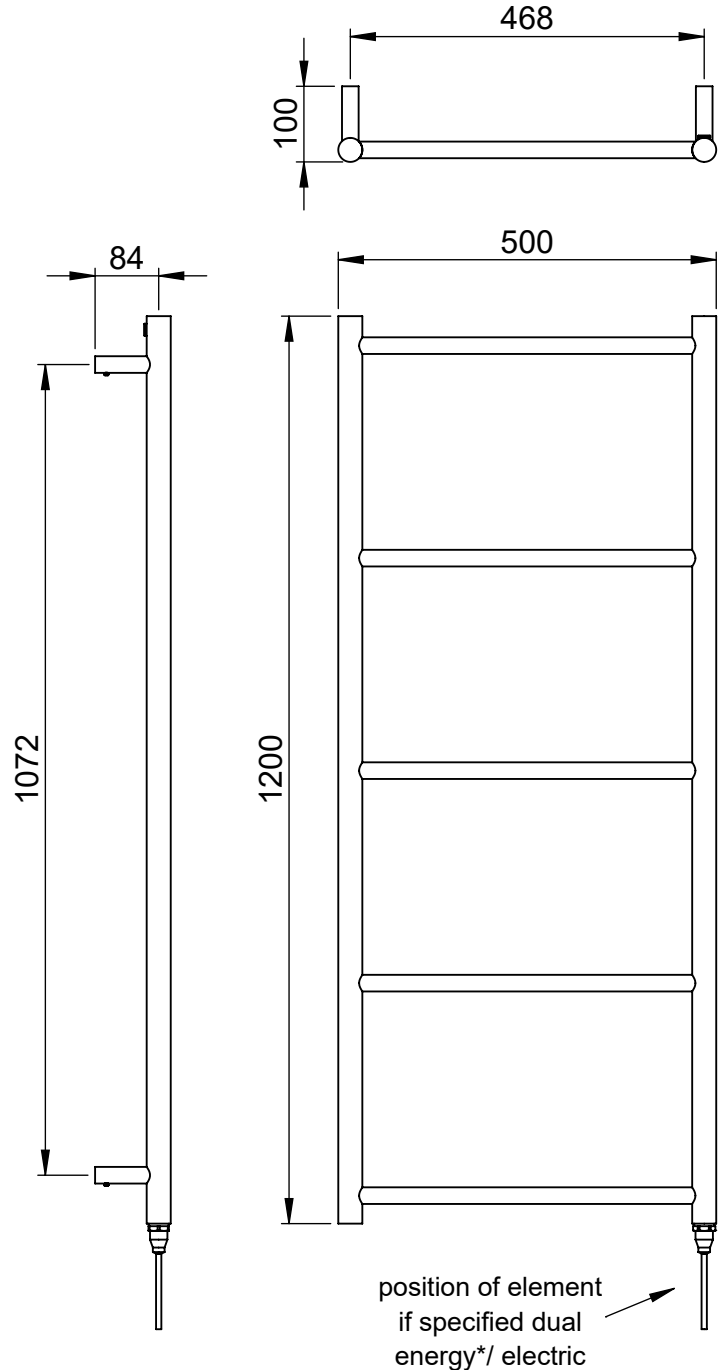

Galaxy MD059 700x500

Height: 700
Width: 500
Depth: 100
Weight HO: 3.5 kg
EO: 5.5 kg

Tube ϕ : 31.8 + 22
Pipe Centres: 468
Elec. element if specified: 75
Output @ 50°C Δ T Watts: 86
BTUs: 293

All dimensions in millimetres

Width: 500

Depth: 100

Weight HO: 9.5 kg

EO: 17.5 kg

Tube ϕ : 31.8 + 22

Pipe Centres: 468

Elec. element if specified: 100

Output @ 50° C Δ T Watts: 217

BTUs: 740

All dimensions in millimetres

Manufactured from Stainless Steel

*Dual energy models require a conversion-tee, consult relevant drawing for details.

Vogue UK Ltd. reserve the right to alter specifications without prior notice.
ALL MEASUREMENTS ARE NOMINAL DIMENSIONS ONLY, AND ARE NOT BINDING.

Width: 500

Depth: 100

Weight HO: 14.5 kg

EO: 19.5 kg

Tube ϕ : 31.8 + 22

Pipe Centres: 468

Elec. element if specified: 125

Output @ 50° C Δ T Watts: 296