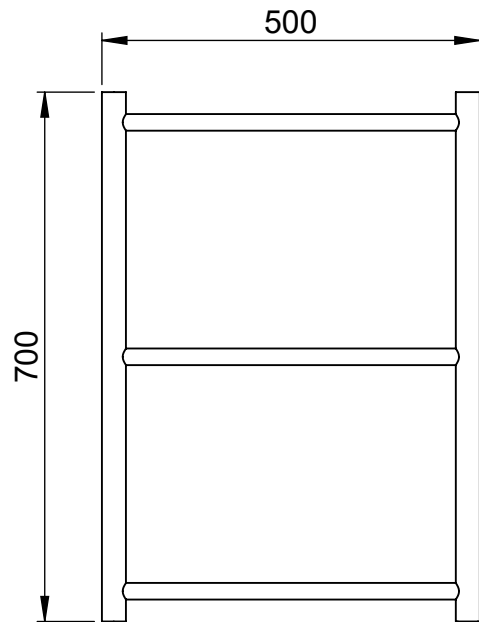

Galaxy MD059 700x500

Height: 700
Width: 500
Depth: 100
Weight HO: 3.5 kg
EO: 5.5 kg

Tube ϕ : 31.8 + 22
Pipe Centres: 468
Elec. element if specified: 75
Output @ 50°C Δ T Watts: 86
BTUs: 293

All dimensions in millimetres

Manufactured from Stainless Steel

position of element
if specified dual
energy*/ electric

*Dual energy models require a conversion-tee, consult relevant drawing for details.

Vogue UK Ltd. reserve the right to alter specifications without prior notice.
ALL MEASUREMENTS ARE NOMINAL DIMENSIONS ONLY, AND ARE NOT BINDING.

SCALE 1:10

VOGUE UK
TOWEL WARMERS & RADIATORS

Strawberry Lane, Willenhall
West Midlands WV13 3RS
Tel: 01902 387000 Fax: 01902 387001
e-mail: sales@vogueuk.co.uk www.vogueuk.co.uk