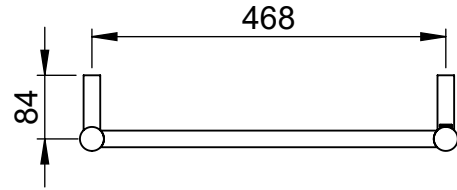

Galaxy MD059 700x500

Height: 700
Width: 500
Depth: 100
Weight HO: 3.5 kg
EO: 5.5 kg

Tube ϕ : 31.8 + 22
Pipe Centres: 468
Elec. element if specified: 75
Output @ 50°C Δ T Watts: 86
BTUs: 293

All dimensions in millimetres

Manufactured from Stainless Steel

position of element
if specified dual
energy*/ electric

*Dual energy models require a conversion-tee, consult relevant drawing for details.

Vogue UK Ltd. reserve the right to alter specifications without prior notice.
ALL MEASUREMENTS ARE NOMINAL DIMENSIONS ONLY, AND ARE NOT BINDING.

Width: 500

Depth: 100

Weight HO: 9.5 kg

EO: 17.5 kg

Tube ϕ : 31.8 + 22

Pipe Centres: 468

Elec. element if specified: 100

Output @ 50° C Δ T Watts: 217

Width: 500

Depth: 100

Weight HO: 14.5 kg

EO: 19.5 kg

Tube ϕ : 31.8 + 22

Pipe Centres: 468

Elec. element if specified: 125

Output @ 50° C Δ T Watts: 296