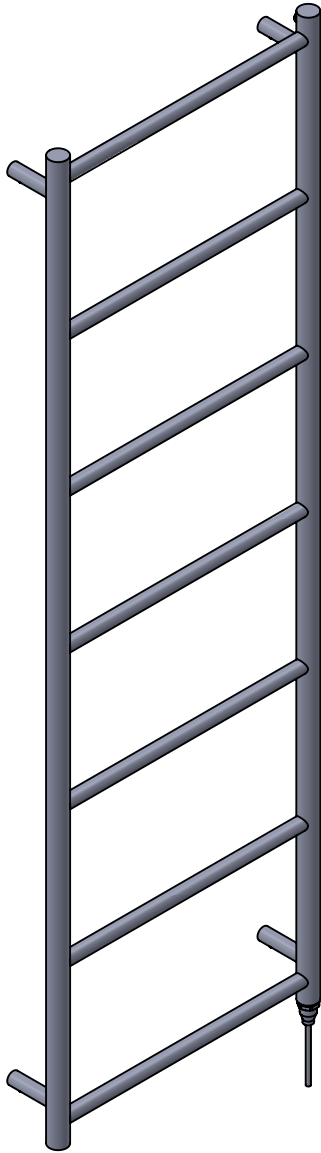

Manufactured from Stainless Steel

position of element
if specified dual
energy*/ electric

*Dual energy models require a conversion-tee, consult relevant drawing for details.

Vogue UK Ltd. reserve the right to alter specifications without prior notice.
ALL MEASUREMENTS ARE NOMINAL DIMENSIONS ONLY, AND ARE NOT BINDING.

Width: 500

Depth: 100

Weight HO: 9.5 kg

EO: 17.5 kg

Tube ϕ : 31.8 + 22

Pipe Centres: 468

Elec. element if specified: 100

Output @ 50° C Δ T Watts: 217

Width: 500

Depth: 100

Weight HO: 14.5 kg

EO: 19.5 kg

Tube ϕ : 31.8 + 22

Pipe Centres: 468

Elec. element if specified: 125

Output @ 50° C Δ T Watts: 296

BTUs: 1010

All dimensions in millimetres

Manufactured from Stainless Steel

*Dual energy models require a conversion-tee, consult relevant drawing for details.

Vogue UK Ltd. reserve the right to alter specifications without prior notice.
ALL MEASUREMENTS ARE NOMINAL DIMENSIONS ONLY, AND ARE NOT BINDING.