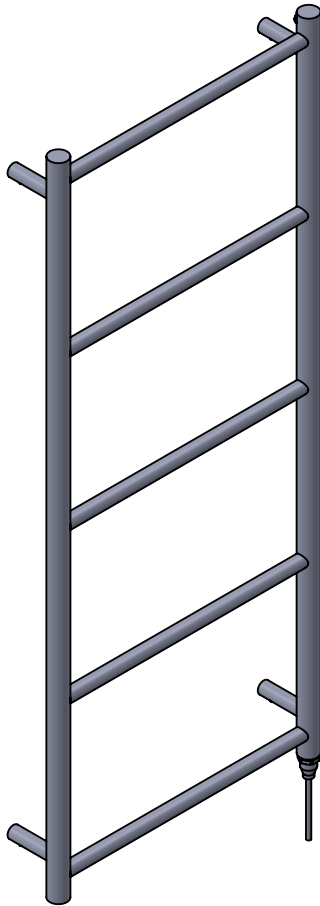

Galaxy MD059 1200x500

Height: 1200

Width: 500

Depth: 100

Weight HO: 9.5 kg

EO: 17.5 kg

Tube ϕ : 31.8 + 22

Pipe Centres: 468

Elec. element if specified: 100

Output @ 50° C Δ T Watts: 217

BTUs: 740

All dimensions in millimetres

Manufactured from Stainless Steel

*Dual energy models require a conversion-tee, consult relevant drawing for details.

Vogue UK Ltd. reserve the right to alter specifications without prior notice.
ALL MEASUREMENTS ARE NOMINAL DIMENSIONS ONLY, AND ARE NOT BINDING.

SCALE 1:10

VOGUE UK
TOWEL WARMERS & RADIATORS

Strawberry Lane, Willenhall
West Midlands WV13 3RS
Tel: 01902 387000 Fax: 01902 387001
e-mail:sales@vogueuk.co.uk www.vogueuk.co.uk