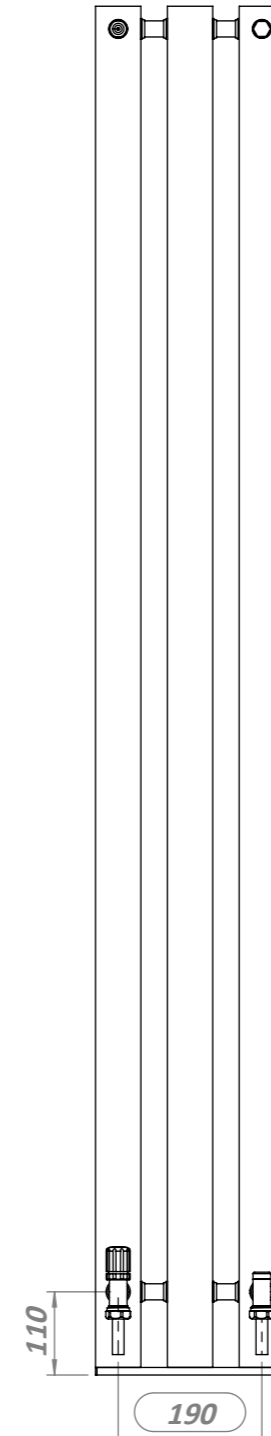

# ALIEN 15

Front View

Side View

Back View

Top View

**Installation Accesories:**

x8

x8

x8

**Fitting Position:**

All Dimension are in mm  
 Max.Working Pressure = 5 Bar  
 Max.Working Temperature=95° C  
 Inlet / Outlet : 1/2" BSP

# ALIEN 20

Front View

Side View

Back View

**Installation Accesories:**

Top View

**Fitting Position:**

All Dimension are in mm  
 Max.Working Pressure = 5 Bar  
 Max.Working Temperature=95° C  
 Inlet / Outlet : 1/2" BSP

# ALIEN 18

Front View

Side View

Back View

Top View

**Installation Accesories:**

**Fitting Position:**

All Dimension are in mm  
 Max.Working Pressure = 5 Bar  
 Max.Working Temperature=95° C  
 Inlet / Outlet : 1/2" BSP