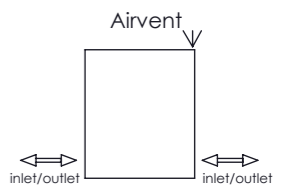

x8

**Fitting Position:**

All Dimension are in mm  
 Max.Working Pressure = 5 Bar  
 Max.Working Temperature=95° C  
 Inlet / Outlet : 1/2" BSP

# ALIEN 20

Front View

Side View

Back View

**Installation Accesories:**

Top View

**Fitting Position:**

All Dimension are in mm  
 Max.Working Pressure = 5 Bar  
 Max.Working Temperature=95° C  
 Inlet / Outlet : 1/2" BSP

# ALIEN 18

Front View

Side View

Back View

Top View

**Installation Accesories:**

**Fitting Position:**

All Dimension are in mm  
 Max.Working Pressure = 5 Bar  
 Max.Working Temperature=95° C  
 Inlet / Outlet : 1/2" BSP