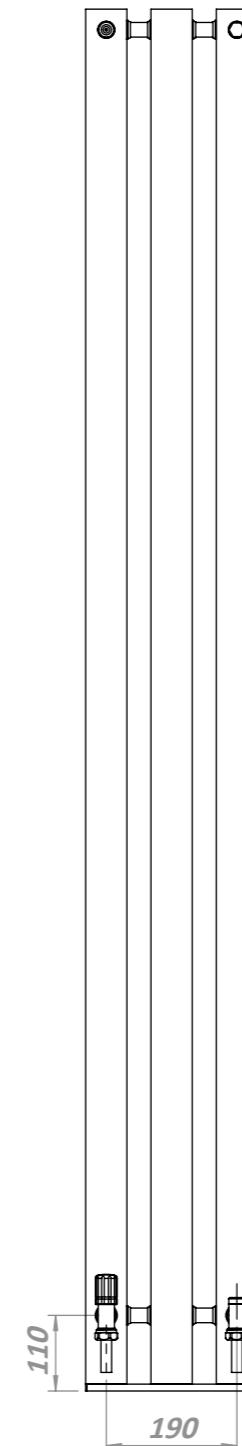

# ALIEN 15

Front View

Side View

Back View

Top View

**Installation Accesories:**

x8

x8

x8

**Fitting Position:**

All Dimension are in mm  
 Max.Working Pressure = 5 Bar  
 Max.Working Temperature=95° C  
 Inlet / Outlet : 1/2" BSP

# ALIEN 20

Front View

Side View

Back View

**Installation Accesories:**

Top View

**Fitting Position:**

All Dimension are in mm  
 Max.Working Pressure = 5 Bar  
 Max.Working Temperature=95° C  
 Inlet / Outlet : 1/2" BSP

# ALIEN 18

Front View

Side View

Back View

Top View

**Installation Accesories:**

**Fitting Position:**

All Dimension are in mm  
 Max.Working Pressure = 5 Bar  
 Max.Working Temperature=95° C  
 Inlet / Outlet : 1/2" BSP