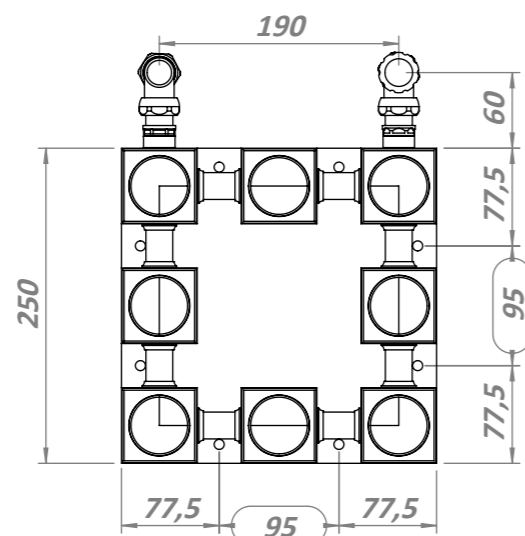

# ALIEN 15

Front View

Side View

Back View

Top View

**Installation Accesories:**

x8

x8

x8

**Fitting Position:**

All Dimension are in mm  
 Max.Working Pressure = 5 Bar  
 Max.Working Temperature=95° C  
 Inlet / Outlet : 1/2" BSP

# ALIEN 20

Front View

Side View

Back View

**Installation Accesories:**

Top View

**Fitting Position:**

All Dimension are in mm  
 Max.Working Pressure = 5 Bar  
 Max.Working Temperature=95° C  
 Inlet / Outlet : 1/2" BSP

# ALIEN 18

Front View

Side View

Back View

Top View

**Installation Accesories:**

**Fitting Position:**

All Dimension are in mm  
 Max.Working Pressure = 5 Bar  
 Max.Working Temperature=95° C  
 Inlet / Outlet : 1/2" BSP