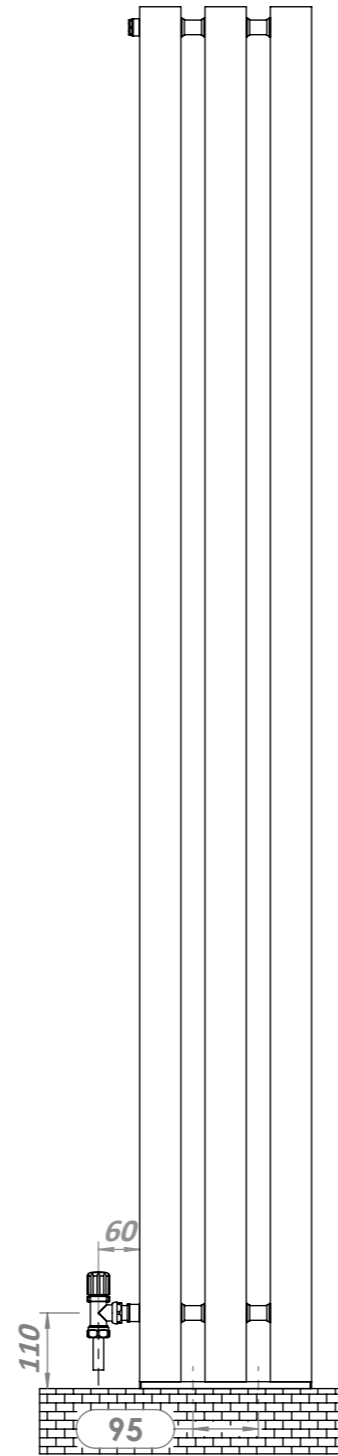

# ALIEN 15

Front View

Side View

Back View

Top View

**Installation Accesories:**

x8

x8

x8

**Fitting Position:**

All Dimension are in mm  
 Max.Working Pressure = 5 Bar  
 Max.Working Temperature=95° C  
 Inlet / Outlet : 1/2" BSP

# ALIEN 20

Front View

Side View

Back View

**Installation Accesories:**

Top View

**Fitting Position:**

All Dimension are in mm  
 Max.Working Pressure = 5 Bar  
 Max.Working Temperature=95° C  
 Inlet / Outlet : 1/2" BSP

# ALIEN 18

Front View

Side View

Back View

Top View

**Installation Accesories:**

**Fitting Position:**

All Dimension are in mm  
 Max.Working Pressure = 5 Bar  
 Max.Working Temperature=95° C  
 Inlet / Outlet : 1/2" BSP