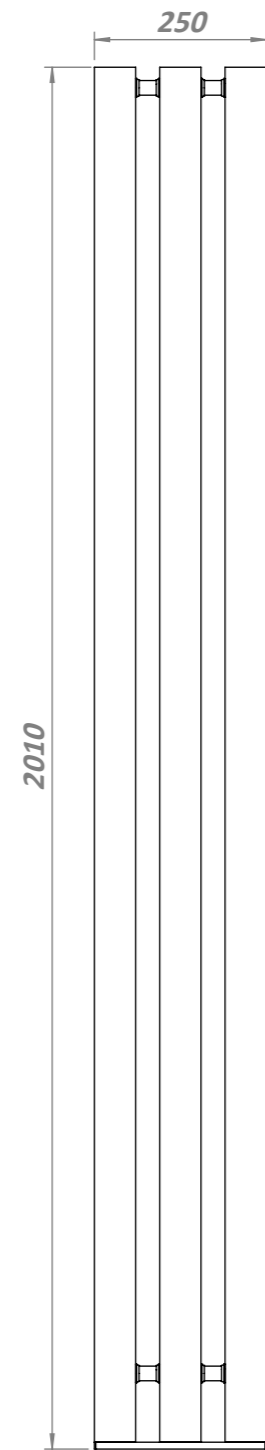

# ALIEN 15

Front View

Side View

Back View

Top View

**Installation Accesories:**

x8

x8

x8

**Fitting Position:**

All Dimension are in mm  
 Max.Working Pressure = 5 Bar  
 Max.Working Temperature=95° C  
 Inlet / Outlet : 1/2" BSP

# ALIEN 20

Front View

Side View

Back View

**Installation Accesories:**

Top View

**Fitting Position:**

All Dimension are in mm  
 Max.Working Pressure = 5 Bar  
 Max.Working Temperature=95° C  
 Inlet / Outlet : 1/2" BSP

# ALIEN 18

Front View

Side View

Back View

Top View

**Installation Accesories:**

**Fitting Position:**

All Dimension are in mm  
 Max.Working Pressure = 5 Bar  
 Max.Working Temperature=95° C  
 Inlet / Outlet : 1/2" BSP