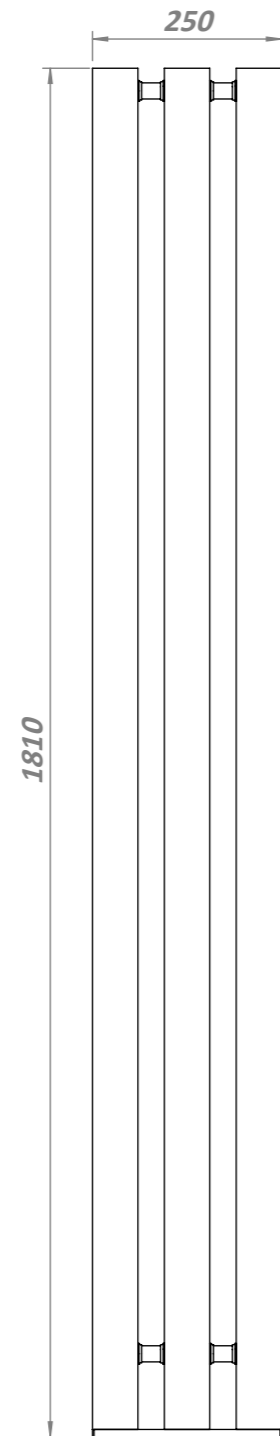

# ALIEN 15

Front View

Side View

Back View

Top View

**Installation Accesories:**

x8

x8

x8

**Fitting Position:**

All Dimension are in mm  
 Max.Working Pressure = 5 Bar  
 Max.Working Temperature=95° C  
 Inlet / Outlet : 1/2" BSP

# ALIEN 20

Front View

Side View

Back View

**Installation Accesories:**

Top View

**Fitting Position:**

All Dimension are in mm  
 Max.Working Pressure = 5 Bar  
 Max.Working Temperature=95° C  
 Inlet / Outlet : 1/2" BSP

# ALIEN 18

Front View

Side View

Back View

Top View

**Installation Accesories:**

**Fitting Position:**

All Dimension are in mm  
 Max.Working Pressure = 5 Bar  
 Max.Working Temperature=95° C  
 Inlet / Outlet : 1/2" BSP