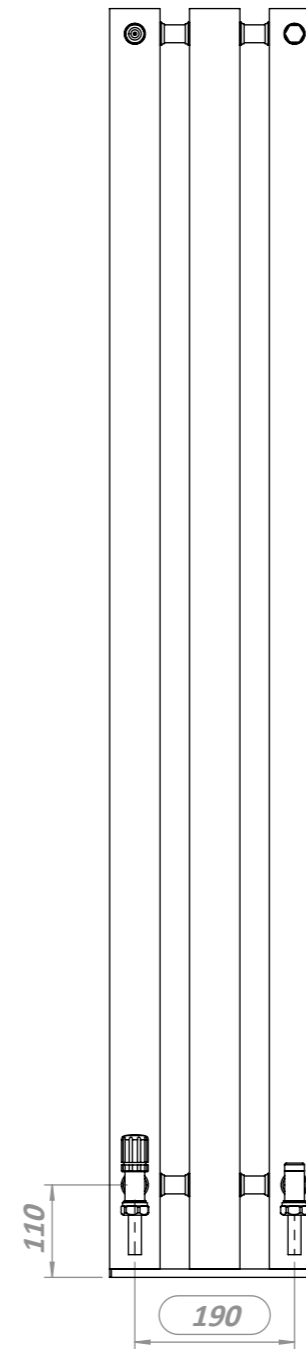

# ALIEN 15

Front View

Side View

Back View

Top View

**Installation Accesories:**

x8

x8

x8

**Fitting Position:**

All Dimension are in mm  
 Max.Working Pressure = 5 Bar  
 Max.Working Temperature=95° C  
 Inlet / Outlet : 1/2" BSP

# ALIEN 20

Front View

Side View

Back View

**Installation Accesories:**

Top View

**Fitting Position:**

All Dimension are in mm  
 Max.Working Pressure = 5 Bar  
 Max.Working Temperature=95° C  
 Inlet / Outlet : 1/2" BSP

# ALIEN 18

Front View

Side View

Back View

Top View

**Installation Accesories:**

**Fitting Position:**

All Dimension are in mm  
 Max.Working Pressure = 5 Bar  
 Max.Working Temperature=95° C  
 Inlet / Outlet : 1/2" BSP