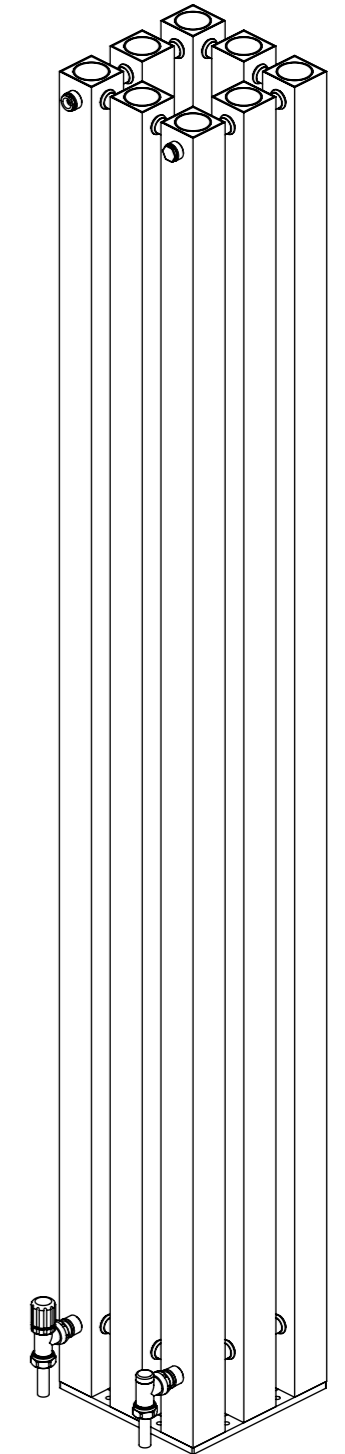

# ALIEN 15

Front View

Side View

Back View

Top View

**Installation Accesories:**

x8

x8

x8

**Fitting Position:**

All Dimension are in mm  
 Max.Working Pressure = 5 Bar  
 Max.Working Temperature=95° C  
 Inlet / Outlet : 1/2" BSP

# ALIEN 20

Front View

Side View

Back View

**Installation Accesories:**

Top View

**Fitting Position:**

All Dimension are in mm  
 Max.Working Pressure = 5 Bar  
 Max.Working Temperature=95° C  
 Inlet / Outlet : 1/2" BSP

# ALIEN 18

Front View

Side View

Back View

Top View

**Installation Accesories:**

**Fitting Position:**

All Dimension are in mm  
 Max.Working Pressure = 5 Bar  
 Max.Working Temperature=95° C  
 Inlet / Outlet : 1/2" BSP