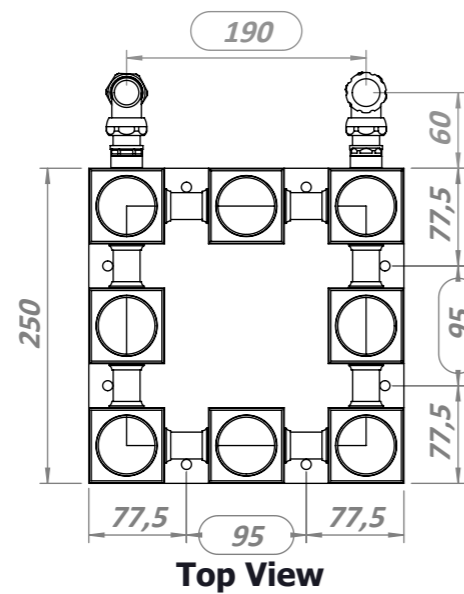

# ALIEN 15

Front View

Side View

Back View

Top View

**Installation Accesories:**

x8

x8

x8

**Fitting Position:**

All Dimension are in mm  
 Max.Working Pressure = 5 Bar  
 Max.Working Temperature=95° C  
 Inlet / Outlet : 1/2" BSP

# ALIEN 20

Front View

Side View

Back View

**Installation Accesories:**

Top View

**Fitting Position:**

All Dimension are in mm  
 Max.Working Pressure = 5 Bar  
 Max.Working Temperature=95° C  
 Inlet / Outlet : 1/2" BSP

# ALIEN 18

Front View

Side View

Back View

Top View

**Installation Accesories:**

**Fitting Position:**

All Dimension are in mm  
 Max.Working Pressure = 5 Bar  
 Max.Working Temperature=95° C  
 Inlet / Outlet : 1/2" BSP