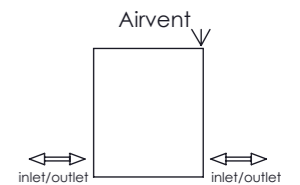

# ALIEN 15

Front View

Side View

Back View

Top View

**Installation Accesories:**

x8

x8

x8

**Fitting Position:**

All Dimension are in mm  
 Max.Working Pressure = 5 Bar  
 Max.Working Temperature=95° C  
 Inlet / Outlet : 1/2" BSP

# ALIEN 20

Front View

Side View

Back View

**Installation Accesories:**

Top View

**Fitting Position:**

All Dimension are in mm  
 Max.Working Pressure = 5 Bar  
 Max.Working Temperature=95° C  
 Inlet / Outlet : 1/2" BSP

# ALIEN 18

Front View

Side View

Back View

Top View

**Installation Accesories:**

**Fitting Position:**

All Dimension are in mm  
 Max.Working Pressure = 5 Bar  
 Max.Working Temperature=95° C  
 Inlet / Outlet : 1/2" BSP