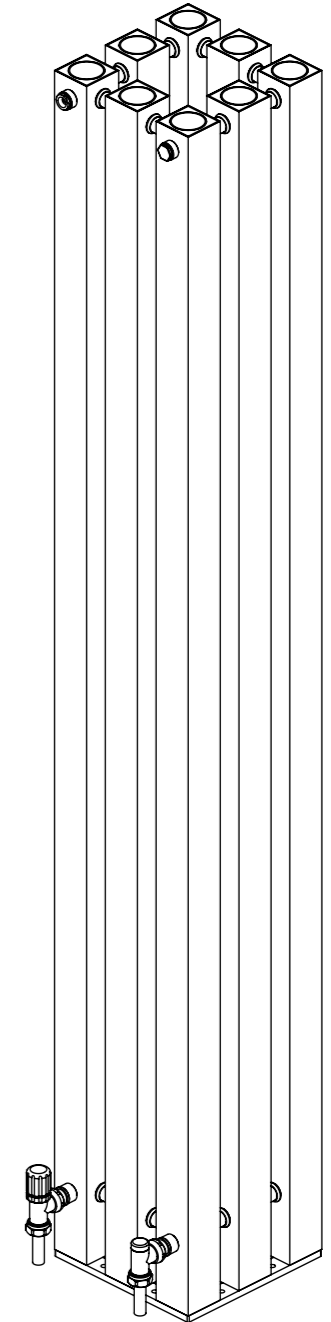

# ALIEN 15

Front View

Side View

Back View

Top View

**Installation Accesories:**

x8

x8

x8

**Fitting Position:**

All Dimension are in mm  
 Max.Working Pressure = 5 Bar  
 Max.Working Temperature=95° C  
 Inlet / Outlet : 1/2" BSP

# ALIEN 20

Front View

Side View

Back View

**Installation Accesories:**

Top View

**Fitting Position:**

All Dimension are in mm  
 Max.Working Pressure = 5 Bar  
 Max.Working Temperature=95° C  
 Inlet / Outlet : 1/2" BSP

# ALIEN 18

Front View

Side View

Back View

Top View

**Installation Accesories:**

**Fitting Position:**

All Dimension are in mm  
 Max.Working Pressure = 5 Bar  
 Max.Working Temperature=95° C  
 Inlet / Outlet : 1/2" BSP