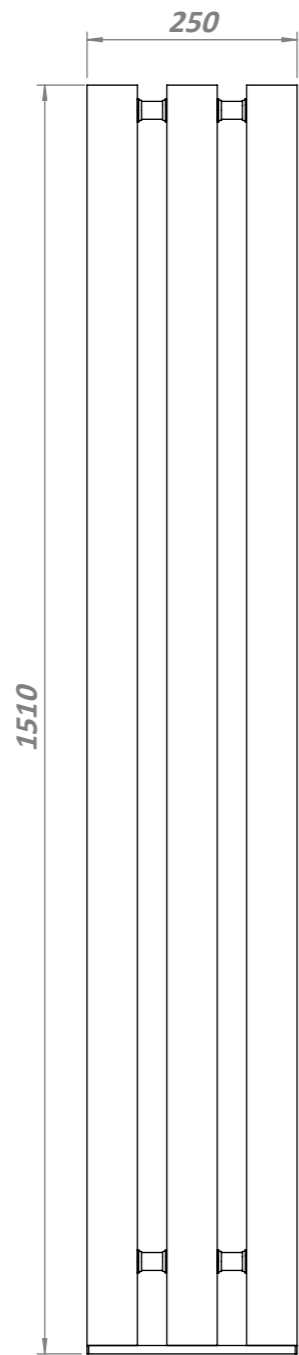

# ALIEN 15

Front View

Side View

Back View

Top View

**Installation Accesories:**

x8

x8

x8

**Fitting Position:**

All Dimension are in mm  
 Max.Working Pressure = 5 Bar  
 Max.Working Temperature=95° C  
 Inlet / Outlet : 1/2" BSP

# ALIEN 20

Front View

Side View

Back View

**Installation Accesories:**

Top View

**Fitting Position:**

All Dimension are in mm  
 Max.Working Pressure = 5 Bar  
 Max.Working Temperature=95° C  
 Inlet / Outlet : 1/2" BSP

# ALIEN 18

Front View

Side View

Back View

Top View

**Installation Accesories:**

**Fitting Position:**

All Dimension are in mm  
 Max.Working Pressure = 5 Bar  
 Max.Working Temperature=95° C  
 Inlet / Outlet : 1/2" BSP