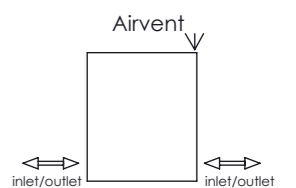

# ALIEN 20

Front View

Side View

Back View

**Installation Accesories:**

Top View

**Fitting Position:**

All Dimension are in mm  
 Max.Working Pressure = 5 Bar  
 Max.Working Temperature=95° C  
 Inlet / Outlet : 1/2" BSP

# ALIEN 18

Front View

Side View

Back View

Top View

**Installation Accesories:**

**Fitting Position:**

All Dimension are in mm  
 Max.Working Pressure = 5 Bar  
 Max.Working Temperature=95° C  
 Inlet / Outlet : 1/2" BSP