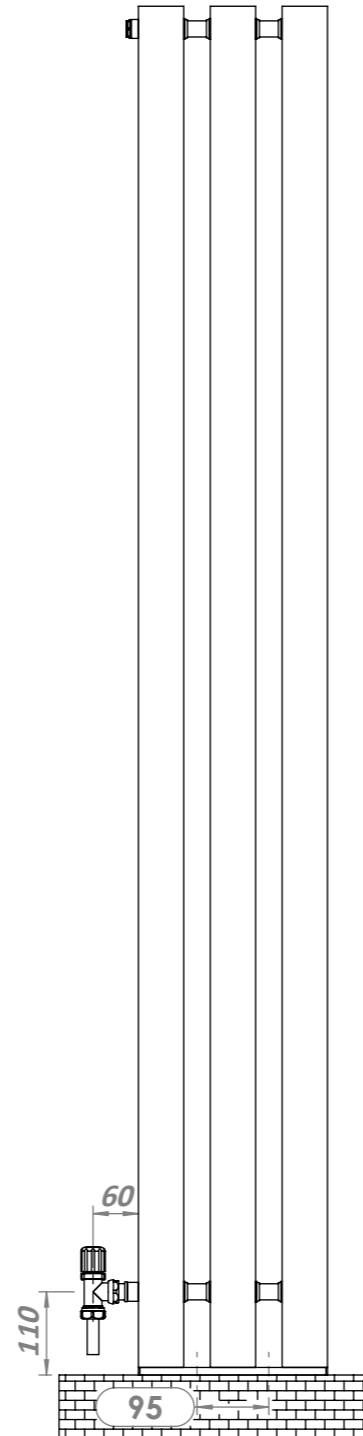

# ALIEN 15

Front View

Side View

Back View

Top View

**Installation Accesories:**

x8

x8

x8

**Fitting Position:**

All Dimension are in mm  
 Max.Working Pressure = 5 Bar  
 Max.Working Temperature=95° C  
 Inlet / Outlet : 1/2" BSP

# ALIEN 20

Front View

Side View

Back View

**Installation Accesories:**

Top View

**Fitting Position:**

All Dimension are in mm  
 Max.Working Pressure = 5 Bar  
 Max.Working Temperature=95° C  
 Inlet / Outlet : 1/2" BSP

# ALIEN 18

Front View

Side View

Back View

Top View

**Installation Accesories:**

**Fitting Position:**

All Dimension are in mm  
 Max.Working Pressure = 5 Bar  
 Max.Working Temperature=95° C  
 Inlet / Outlet : 1/2" BSP