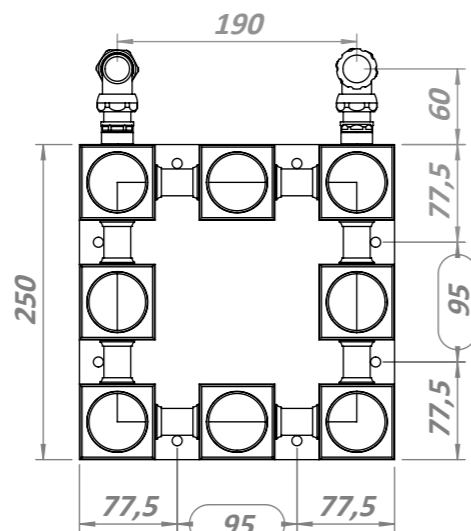

# ALIEN 15

Front View

Side View

Back View

Top View

**Installation Accesories:**

x8

x8

x8

**Fitting Position:**

All Dimension are in mm  
 Max.Working Pressure = 5 Bar  
 Max.Working Temperature=95° C  
 Inlet / Outlet : 1/2" BSP

# ALIEN 20

Front View

Side View

Back View

**Installation Accesories:**

Top View

**Fitting Position:**

All Dimension are in mm  
 Max.Working Pressure = 5 Bar  
 Max.Working Temperature=95° C  
 Inlet / Outlet : 1/2" BSP

# ALIEN 18

Front View

Side View

Back View

Top View

**Installation Accesories:**

**Fitting Position:**

All Dimension are in mm  
 Max.Working Pressure = 5 Bar  
 Max.Working Temperature=95° C  
 Inlet / Outlet : 1/2" BSP