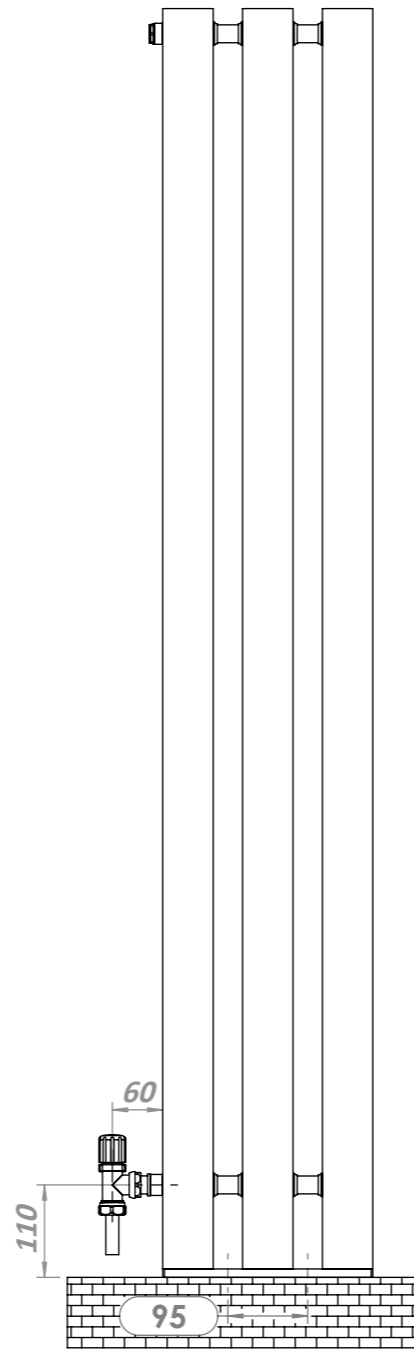

# ALIEN 15

Front View

Side View

Back View

Top View

**Installation Accesories:**

x8

x8

x8

**Fitting Position:**

All Dimension are in mm  
 Max.Working Pressure = 5 Bar  
 Max.Working Temperature=95° C  
 Inlet / Outlet : 1/2" BSP

# ALIEN 20

Front View

Side View

Back View

**Installation Accesories:**

Top View

**Fitting Position:**

All Dimension are in mm  
 Max.Working Pressure = 5 Bar  
 Max.Working Temperature=95° C  
 Inlet / Outlet : 1/2" BSP

# ALIEN 18

Front View

Side View

Back View

Top View

**Installation Accesories:**

**Fitting Position:**

All Dimension are in mm  
 Max.Working Pressure = 5 Bar  
 Max.Working Temperature=95° C  
 Inlet / Outlet : 1/2" BSP