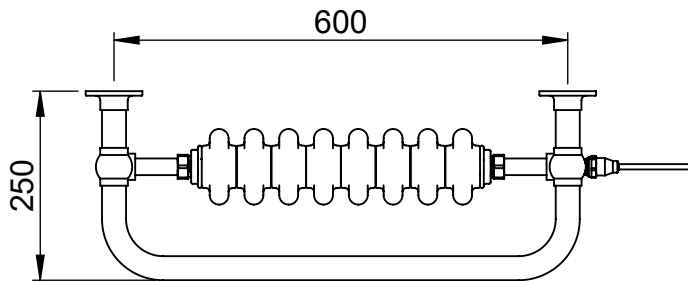

Width: 735

Depth: 250

Weight HO: 9.5 kg

EO: 14.5 kg

Tube ϕ : 31.8

Pipe Centres: 660

Elec. element if specified: 400

Output @ 50°C Δ T Watts: 643

Height: 740

Width: 675

Depth: 250

Weight HO: 9.5 kg

EO: 13.5 kg

Tube ϕ : 31.8

Pipe Centres: 600

Elec. element if specified: 400

Output @ 50°C Δ T Watts: 541

BTUs: 1846

All dimensions in millimetres

Manufactured from ISO/CEN CuZn36As (BS CZ126) brass tube

Vogue UK Ltd. reserve the right to alter specifications without prior notice.
ALL MEASUREMENTS ARE NOMINAL DIMENSIONS ONLY, AND ARE NOT BINDING.

Width: 500

Depth: 250

Weight HO: 9.5 kg

EO: 13.5 kg

Tube ϕ : 31.8

Pipe Centres: 425

Elec. element if specified: 200

Output @ 50°C Δ T Watts: 384