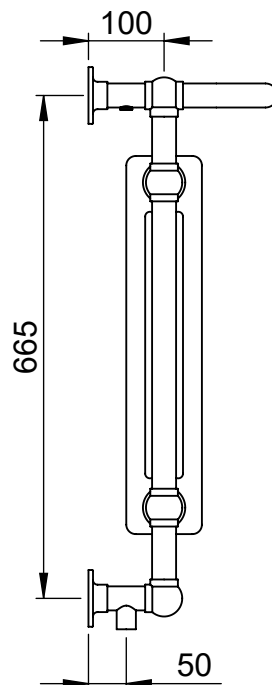

Regency LG005C 740x500

Height: 740

Width: 500

Depth: 250

Weight HO: 9.5 kg

EO: 13.5 kg

Tube ϕ : 31.8

Pipe Centres: 425

Elec. element if specified: 200

Output @ 50°C Δ T Watts: 384

BTUs: 1310

All dimensions in millimetres

Manufactured from ISO/CEN CuZn36As (BS CZ126) brass tube

Vogue UK Ltd. reserve the right to alter specifications without prior notice.
ALL MEASUREMENTS ARE NOMINAL DIMENSIONS ONLY, AND ARE NOT BINDING.

SCALE 1:10

VOGUE UK

TOWEL WARMERS & RADIATORS

Strawberry Lane, Willenhall

West Midlands WV13 3RS

Tel: 01902 387000 Fax: 01902 387001

e-mail: sales@vogueuk.co.uk www.vogueuk.co.uk