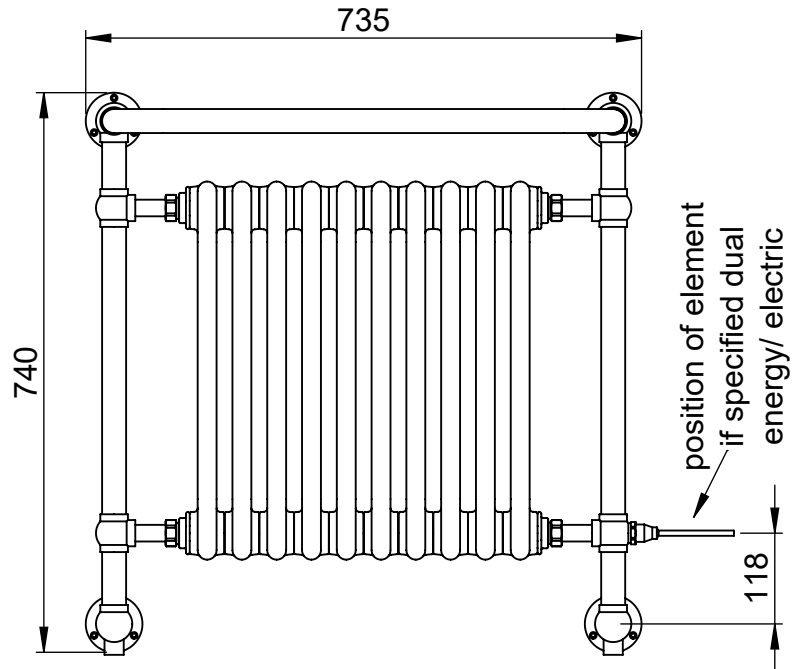

Width: 735

Depth: 250

Weight HO: 9.5 kg

EO: 14.5 kg

Tube ϕ : 31.8

Pipe Centres: 660

Elec. element if specified: 400

Output @ 50°C Δ T Watts: 643

BTUs: 2194

All dimensions in millimetres

Manufactured from ISO/CEN CuZn36As (BS CZ126) brass tube

Vogue UK Ltd. reserve the right to alter specifications without prior notice.
ALL MEASUREMENTS ARE NOMINAL DIMENSIONS ONLY, AND ARE NOT BINDING.

Height: 740

Width: 675

Depth: 250

Weight HO: 9.5 kg

EO: 13.5 kg

Tube ϕ : 31.8

Pipe Centres: 600

Elec. element if specified: 400

Width: 500

Depth: 250

Weight HO: 9.5 kg

EO: 13.5 kg

Tube ϕ : 31.8

Pipe Centres: 425

Elec. element if specified: 200

Output @ 50°C Δ T Watts: 384