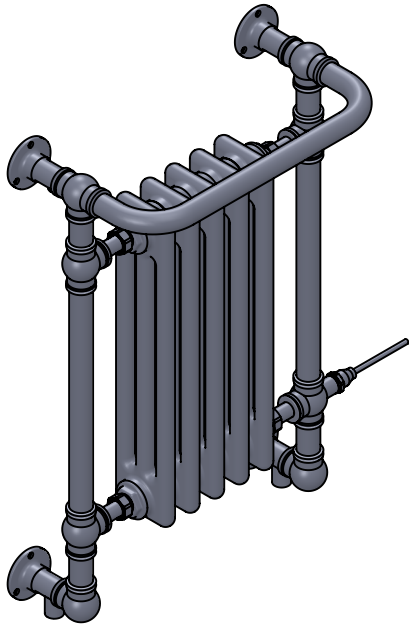

Regency OG015 740x500

Height: 740
Width: 500
Depth: 250
Weight HO: kg
EO: kg

Tube ϕ : 31.8
Pipe Centres: 425
Elec. element if specified: 200
Output @ 50°C Δ T Watts: 384
BTUs: 1310

All dimensions in millimetres

Manufactured from ISO/CEN CuZn36As (BS CZ126) brass tube

Vogue UK Ltd. reserve the right to alter specifications without prior notice.
ALL MEASUREMENTS ARE NOMINAL DIMENSIONS ONLY, AND ARE NOT BINDING.

SCALE 1:10

VOGUE UK
TOWEL WARMERS & RADIATORS

Strawberry Lane, Willenhall
West Midlands WV13 3RS
Tel: 01902 387000 Fax: 01902 387001
e-mail: sales@vogueuk.co.uk www.vogueuk.co.uk