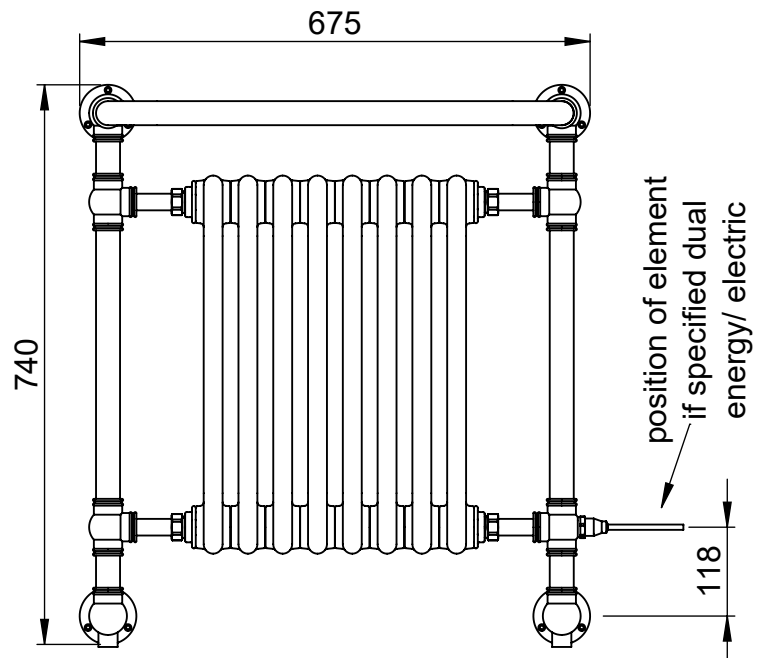

Regency OG015-BR 740x675

Height: 740
Width: 675
Depth: 250
Weight HO: kg
EO: kg

Tube ϕ : 31.8
Pipe Centres: 600
Elec. element if specified: 400
Output @ 50°C Δ T Watts: 541
BTUs: 1846

All dimensions in millimetres

Manufactured from ISO/CEN CuZn36As (BS CZ126) brass tube

Vogue UK Ltd. reserve the right to alter specifications without prior notice.
ALL MEASUREMENTS ARE NOMINAL DIMENSIONS ONLY, AND ARE NOT BINDING.

SCALE 1:10

VOGUE UK
TOWEL WARMERS & RADIATORS

Strawberry Lane, Willenhall
West Midlands WV13 3RS
Tel: 01902 387000 Fax: 01902 387001
e-mail: sales@vogueuk.co.uk www.vogueuk.co.uk