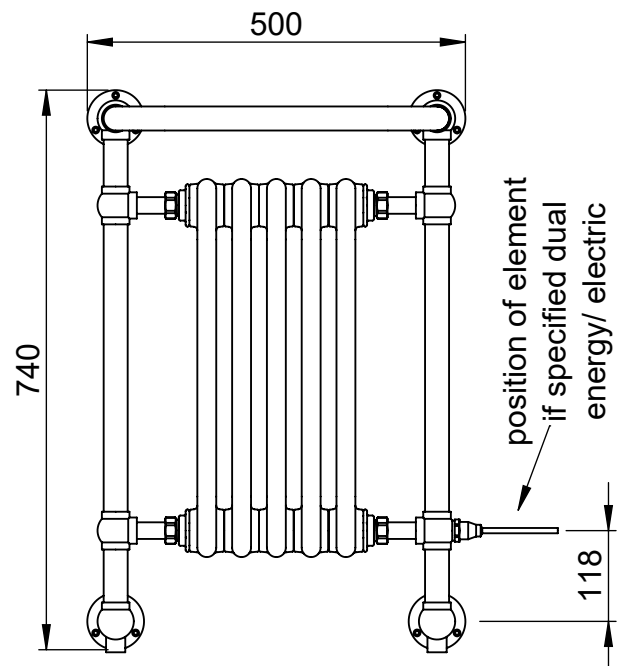

Regency LG005C 740x500

Height: 740

Width: 500

Depth: 250

Weight HO: 9.5 kg

EO: 13.5 kg

Tube ϕ : 31.8

Pipe Centres: 425

Elec. element if specified: 200

Output @ 50°C Δ T Watts: 384

BTUs: 1310

All dimensions in millimetres

Manufactured from ISO/CEN CuZn36As (BS CZ126) brass tube

Vogue UK Ltd. reserve the right to alter specifications without prior notice.
ALL MEASUREMENTS ARE NOMINAL DIMENSIONS ONLY, AND ARE NOT BINDING.

SCALE 1:10

VOGUE UK

TOWEL WARMERS & RADIATORS

Strawberry Lane, Willenhall

West Midlands WV13 3RS

Tel: 01902 387000 Fax: 01902 387001

e-mail: sales@vogueuk.co.uk www.vogueuk.co.uk