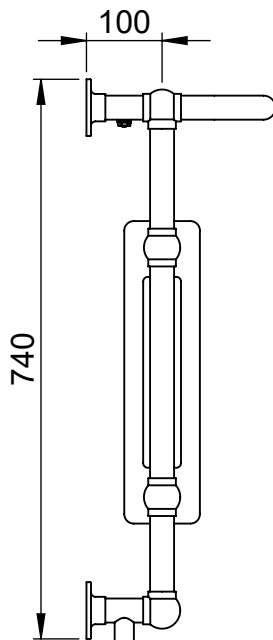

Regency LG005-MS 740x675

Height: 740

Width: 675

Depth: 250

Weight HO: 9.5 kg

EO: 13.5 kg

Tube ϕ : 31.8

Pipe Centres: 600

Elec. element if specified: 300

Output @ 50°C Δ T Watts: 568

BTUs: 1938

All dimensions in millimetres

Manufactured from Mild Steel

Vogue UK Ltd. reserve the right to alter specifications without prior notice.
ALL MEASUREMENTS ARE NOMINAL DIMENSIONS ONLY, AND ARE NOT BINDING.

Width: 735

Depth: 250

Weight HO: 9.5 kg

EO: 14.5 kg

Tube ϕ : 31.8

Pipe Centres: 660

Elec. element if specified: 400

Output @ 50°C Δ T Watts: 643

Height: 740

Width: 675

Depth: 250

Weight HO: 9.5 kg

EO: 13.5 kg

Tube ϕ : 31.8

Pipe Centres: 600

Elec. element if specified: 400