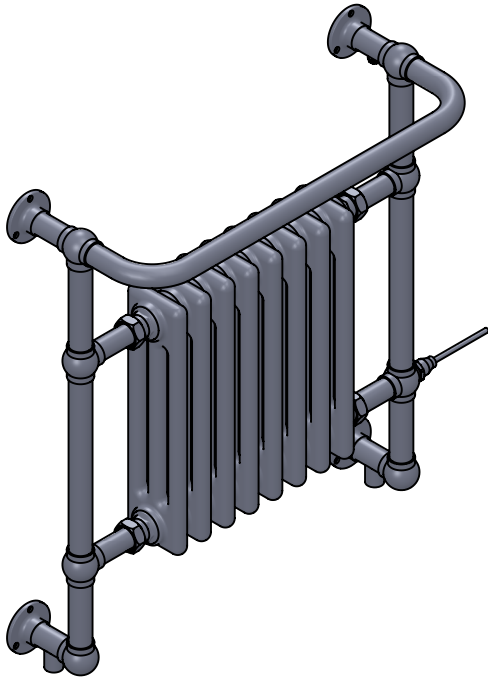

Regency LG005-MS 740x675

Height: 740

Width: 675

Depth: 250

Weight HO: 9.5 kg

EO: 13.5 kg

Tube ϕ : 31.8

Pipe Centres: 600

Elec. element if specified: 300

Output @ 50°C Δ T Watts: 568

BTUs: 1938

All dimensions in millimetres

Manufactured from Mild Steel

Vogue UK Ltd. reserve the right to alter specifications without prior notice.
ALL MEASUREMENTS ARE NOMINAL DIMENSIONS ONLY, AND ARE NOT BINDING.

Width: 735

Depth: 250

Weight HO: 9.5 kg

EO: 14.5 kg

Tube ϕ : 31.8

Pipe Centres: 660

Elec. element if specified: 400

Output @ 50°C Δ T Watts: 643