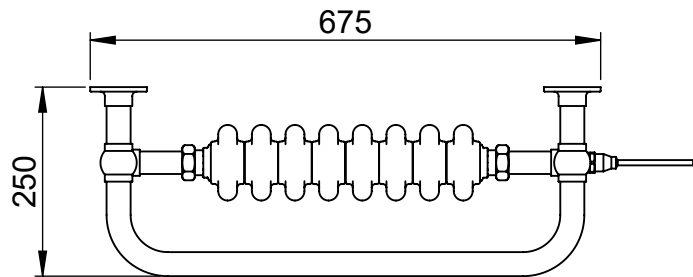

Regency LG005-MS 740x675

Height: 740

Width: 675

Depth: 250

Weight HO: 9.5 kg

EO: 13.5 kg

Tube ϕ : 31.8

Pipe Centres: 600

Elec. element if specified: 300

Output @ 50°C Δ T Watts: 568

BTUs: 1938

All dimensions in millimetres

Manufactured from Mild Steel

Vogue UK Ltd. reserve the right to alter specifications without prior notice.
ALL MEASUREMENTS ARE NOMINAL DIMENSIONS ONLY, AND ARE NOT BINDING.

Width: 735

Depth: 250

Weight HO: 9.5 kg

EO: 14.5 kg

Tube ϕ : 31.8

Pipe Centres: 660

Elec. element if specified: 400

Output @ 50°C Δ T Watts: 643

Width: 500

Depth: 250

Weight HO: 9.5 kg

EO: 13.5 kg

Tube ϕ : 31.8

Pipe Centres: 425

Elec. element if specified: 200

Output @ 50°C Δ T Watts: 384