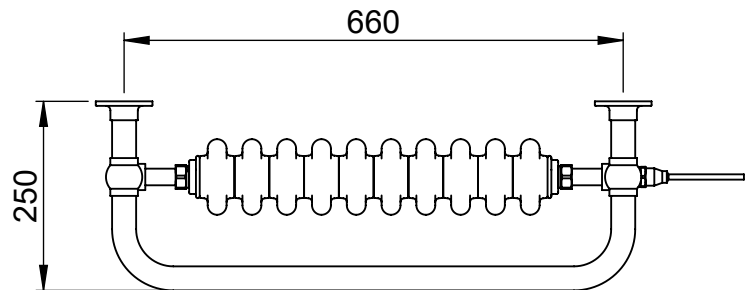

Width: 735

Depth: 250

Weight HO: 9.5 kg

EO: 14.5 kg

Tube ϕ : 31.8

Pipe Centres: 660

Elec. element if specified: 400

Output @ 50°C Δ T Watts: 643

BTUs: 2194

All dimensions in millimetres

Manufactured from ISO/CEN CuZn36As (BS CZ126) brass tube

Vogue UK Ltd. reserve the right to alter specifications without prior notice.
ALL MEASUREMENTS ARE NOMINAL DIMENSIONS ONLY, AND ARE NOT BINDING.

Height: 740

Width: 675

Depth: 250

Weight HO: 9.5 kg

EO: 13.5 kg

Tube ϕ : 31.8

Pipe Centres: 600

Elec. element if specified: 400

Width: 500

Depth: 250

Weight HO: 9.5 kg

EO: 13.5 kg

Tube ϕ : 31.8

Pipe Centres: 425

Elec. element if specified: 200

Output @ 50°C Δ T Watts: 384