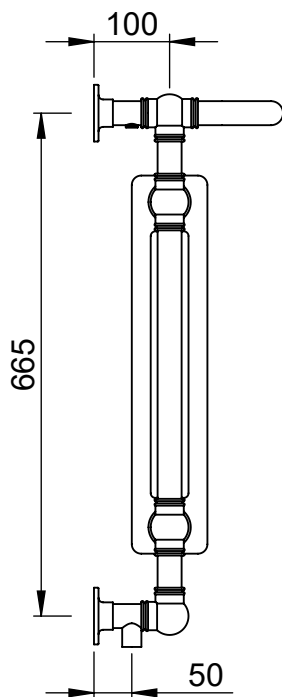

Regency OG015-BR 740x675

Height: 740
Width: 675
Depth: 250
Weight HO: kg
EO: kg

Tube ϕ : 31.8
Pipe Centres: 600
Elec. element if specified: 400
Output @ 50°C Δ T Watts: 541
BTUs: 1846

All dimensions in millimetres

Manufactured from ISO/CEN CuZn36As (BS CZ126) brass tube

Vogue UK Ltd. reserve the right to alter specifications without prior notice.
ALL MEASUREMENTS ARE NOMINAL DIMENSIONS ONLY, AND ARE NOT BINDING.

SCALE 1:10

VOGUE UK
TOWEL WARMERS & RADIATORS

Strawberry Lane, Willenhall
West Midlands WV13 3RS
Tel: 01902 387000 Fax: 01902 387001
e-mail: sales@vogueuk.co.uk www.vogueuk.co.uk