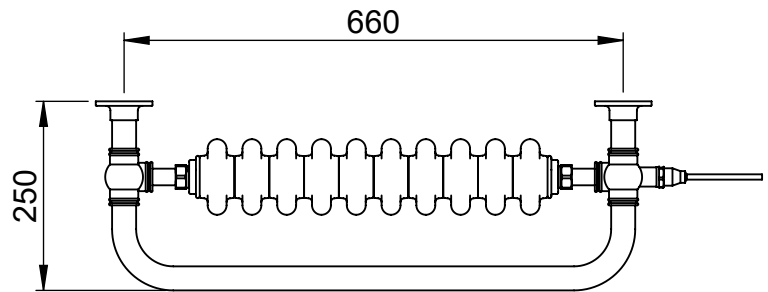

Height: 740
Width: 500
Depth: 250
Weight HO: kg
EO: kg

Tube ϕ : 31.8
Pipe Centres: 425
Elec. element if specified: 200
Output @ 50°C Δ T Watts: 384
BTUs: 1310

All dimensions in millimetres

Manufactured from ISO/CEN CuZn36As (BS CZ126) brass tube

Regency OG015-BR 740x675

Height: 740
Width: 675
Depth: 250
Weight HO: kg
EO: kg

Tube ϕ : 31.8
Pipe Centres: 600
Elec. element if specified: 400
Output @ 50°C Δ T Watts: 541
BTUs: 1846

All dimensions in millimetres

SCALE 1:10

VOGUE UK
TOWEL WARMERS & RADIATORS

Strawberry Lane, Willenhall
West Midlands WV13 3RS
Tel: 01902 387000 Fax: 01902 387001
e-mail: sales@vogueuk.co.uk www.vogueuk.co.uk

Regency OG015 740x735

Height: 740
Width: 735
Depth: 250
Weight HO: kg
EO: kg

Tube ϕ : 31.8
Pipe Centres: 660
Elec. element if specified: 400
Output @ 50°C Δ T Watts: 643
BTUs: 2194

All dimensions in millimetres

Manufactured from ISO/CEN CuZn36As (BS CZ126) brass tube

Vogue UK Ltd. reserve the right to alter specifications without prior notice.
ALL MEASUREMENTS ARE NOMINAL DIMENSIONS ONLY, AND ARE NOT BINDING.