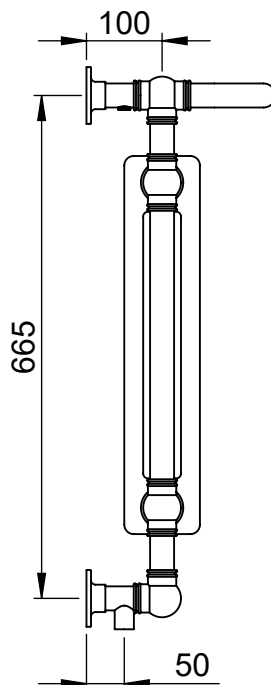

Height: 740

Width: 675

Depth: 250

Weight HO: 9.5 kg

EO: 13.5 kg

Tube ϕ : 31.8

Pipe Centres: 600

Elec. element if specified: 400

Width: 500

Depth: 250

Weight HO: 9.5 kg

EO: 13.5 kg

Tube ϕ : 31.8

Pipe Centres: 425

Elec. element if specified: 200

Output @ 50°C Δ T Watts: 384

Height: 740
Width: 500
Depth: 250
Weight HO: kg
EO: kg

Tube ϕ : 31.8
Pipe Centres: 425
Elec. element if specified: 200
Output @ 50°C Δ T Watts: 384
BTUs: 1310

All dimensions in millimetres

Manufactured from ISO/CEN CuZn36As (BS CZ126) brass tube

Regency OG015-BR 740x675

Height: 740
Width: 675
Depth: 250
Weight HO: kg
EO: kg

Tube ϕ : 31.8
Pipe Centres: 600
Elec. element if specified: 400
Output @ 50°C Δ T Watts: 541
BTUs: 1846

All dimensions in millimetres