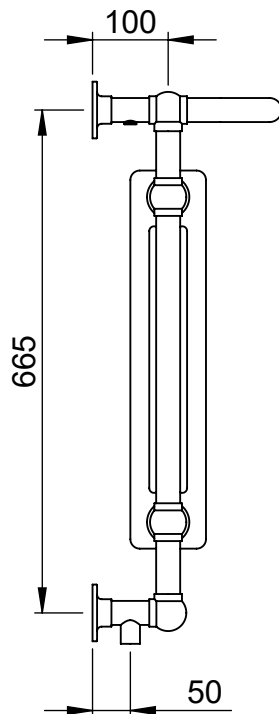

Regency LG005A 740x735

Height: 740

Width: 735

Depth: 250

Weight HO: 9.5 kg

EO: 14.5 kg

Tube ϕ : 31.8

Pipe Centres: 660

Elec. element if specified: 400

Output @ 50°C Δ T Watts: 643

BTUs: 2194

All dimensions in millimetres

Manufactured from ISO/CEN CuZn36As (BS CZ126) brass tube

Vogue UK Ltd. reserve the right to alter specifications without prior notice.
ALL MEASUREMENTS ARE NOMINAL DIMENSIONS ONLY, AND ARE NOT BINDING.

SCALE 1:10

VOGUE UK
TOWEL WARMERS & RADIATORS

Strawberry Lane, Willenhall
West Midlands WV13 3RS
Tel: 01902 387000 Fax: 01902 387001
e-mail: sales@vogueuk.co.uk www.vogueuk.co.uk