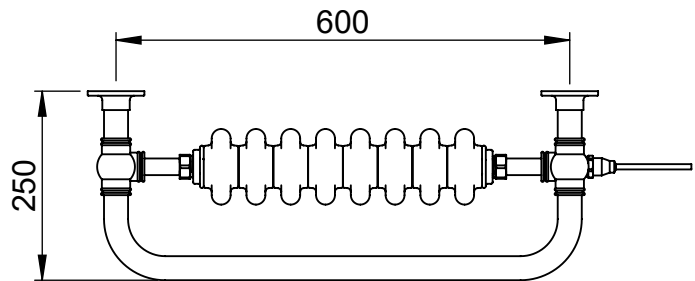

Regency OG015-BR 740x675

Height: 740
Width: 675
Depth: 250
Weight HO: kg
EO: kg

Tube ϕ : 31.8
Pipe Centres: 600
Elec. element if specified: 400
Output @ 50°C Δ T Watts: 541
BTUs: 1846

All dimensions in millimetres

Manufactured from ISO/CEN CuZn36As (BS CZ126) brass tube

Vogue UK Ltd. reserve the right to alter specifications without prior notice.
ALL MEASUREMENTS ARE NOMINAL DIMENSIONS ONLY, AND ARE NOT BINDING.

SCALE 1:10

VOGUE UK
TOWEL WARMERS & RADIATORS

Strawberry Lane, Willenhall
West Midlands WV13 3RS
Tel: 01902 387000 Fax: 01902 387001
e-mail: sales@vogueuk.co.uk www.vogueuk.co.uk