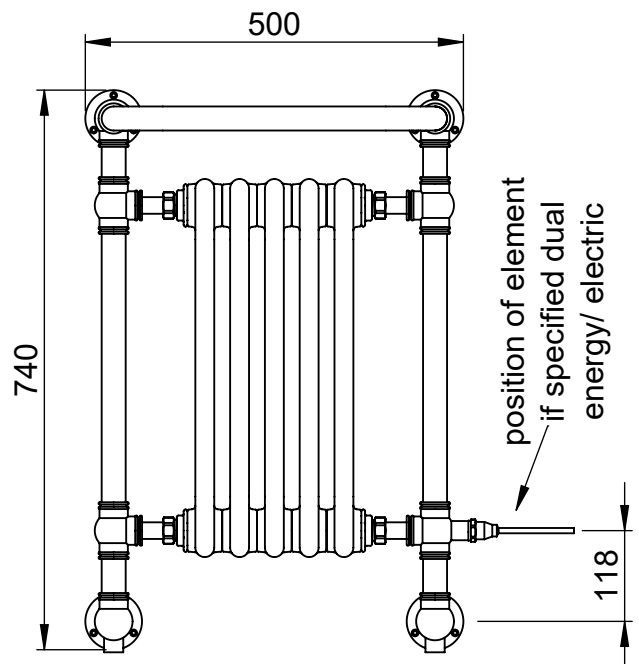

Height: 740

Width: 675

Depth: 250

Weight HO: 9.5 kg

EO: 13.5 kg

Tube ϕ : 31.8

Pipe Centres: 600

Elec. element if specified: 400

Width: 500

Depth: 250

Weight HO: 9.5 kg

EO: 13.5 kg

Tube ϕ : 31.8

Pipe Centres: 425

Elec. element if specified: 200

Output @ 50°C Δ T Watts: 384

Height: 740
Width: 500
Depth: 250
Weight HO: kg
EO: kg

Tube ϕ : 31.8
Pipe Centres: 425
Elec. element if specified: 200
Output @ 50°C Δ T Watts: 384
BTUs: 1310

All dimensions in millimetres

Manufactured from ISO/CEN CuZn36As (BS CZ126) brass tube

Regency OG015-BR 740x675

Height: 740
Width: 675
Depth: 250
Weight HO: kg
EO: kg

Tube ϕ : 31.8
Pipe Centres: 600
Elec. element if specified: 400
Output @ 50°C Δ T Watts: 541
BTUs: 1846

All dimensions in millimetres