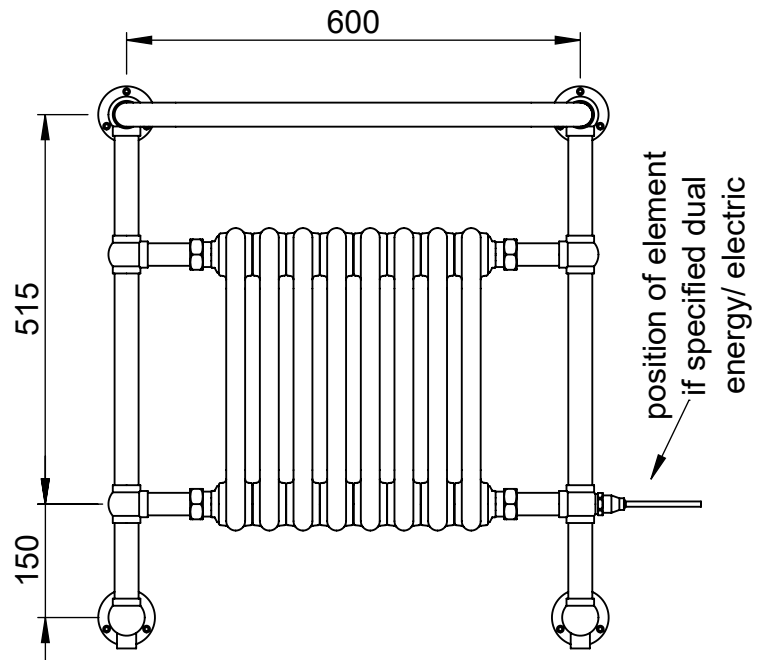

Regency LG005-MS 740x675

Height: 740

Width: 675

Depth: 250

Weight HO: 9.5 kg

EO: 13.5 kg

Tube ϕ : 31.8

Pipe Centres: 600

Elec. element if specified: 300

Output @ 50°C Δ T Watts: 568

BTUs: 1938

All dimensions in millimetres

Manufactured from Mild Steel

Vogue UK Ltd. reserve the right to alter specifications without prior notice.
ALL MEASUREMENTS ARE NOMINAL DIMENSIONS ONLY, AND ARE NOT BINDING.

Width: 735

Depth: 250

Weight HO: 9.5 kg

EO: 14.5 kg

Tube ϕ : 31.8

Pipe Centres: 660

Elec. element if specified: 400

Output @ 50°C Δ T Watts: 643

Height: 740

Width: 675

Depth: 250

Weight HO: 9.5 kg

EO: 13.5 kg

Tube ϕ : 31.8

Pipe Centres: 600

Elec. element if specified: 400