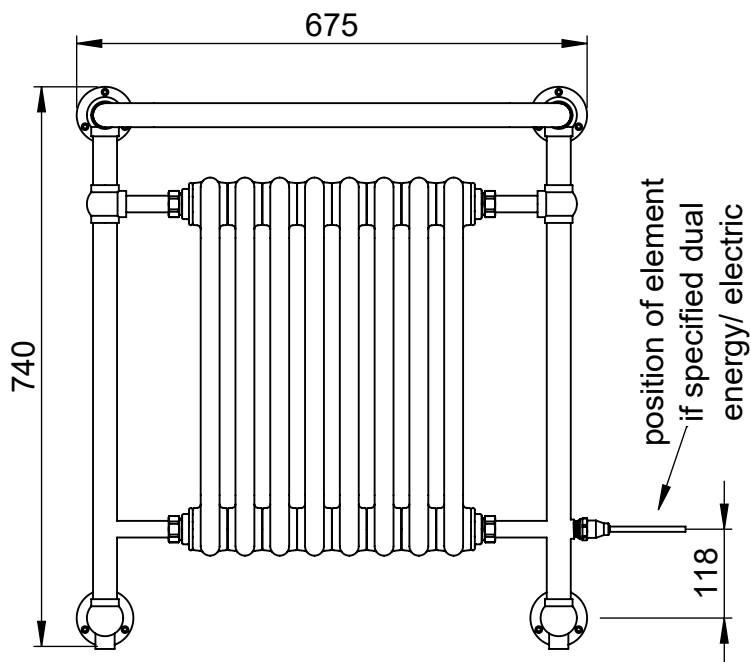

Regency LG005B-BR 740x675

Height: 740

Width: 675

Depth: 250

Weight HO: 9.5 kg

EO: 13.5 kg

Tube ϕ : 31.8

Pipe Centres: 600

Elec. element if specified: 400

Output @ 50°C Δ T Watts: 541

BTUs: 1846

All dimensions in millimetres

Manufactured from ISO/CEN CuZn36As (BS CZ126) brass tube

Vogue UK Ltd. reserve the right to alter specifications without prior notice.
ALL MEASUREMENTS ARE NOMINAL DIMENSIONS ONLY, AND ARE NOT BINDING.

SCALE 1:10

VOGUE UK
TOWEL WARMERS & RADIATORS

Strawberry Lane, Willenhall
West Midlands WV13 3RS
Tel: 01902 387000 Fax: 01902 387001
e-mail: sales@vogueuk.co.uk www.vogueuk.co.uk