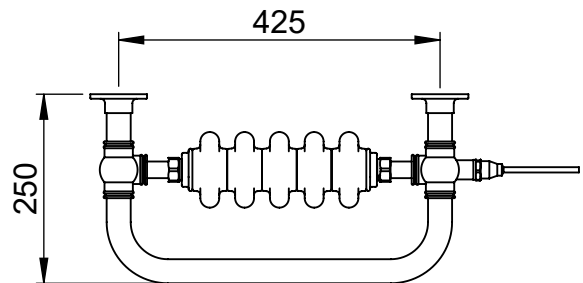

Height: 740

Width: 675

Depth: 250

Weight HO: 9.5 kg

EO: 13.5 kg

Tube ϕ : 31.8

Pipe Centres: 600

Elec. element if specified: 400

Width: 500

Depth: 250

Weight HO: 9.5 kg

EO: 13.5 kg

Tube ϕ : 31.8

Pipe Centres: 425

Elec. element if specified: 200

Output @ 50°C Δ T Watts: 384

Height: 740
Width: 500
Depth: 250
Weight HO: kg
EO: kg

Tube ϕ : 31.8
Pipe Centres: 425
Elec. element if specified: 200
Output @ 50°C Δ T Watts: 384
BTUs: 1310

All dimensions in millimetres

Manufactured from ISO/CEN CuZn36As (BS CZ126) brass tube

Regency OG015-BR 740x675

Height: 740
Width: 675
Depth: 250
Weight HO: kg
EO: kg

Tube ϕ : 31.8
Pipe Centres: 600
Elec. element if specified: 400
Output @ 50°C Δ T Watts: 541
BTUs: 1846

All dimensions in millimetres