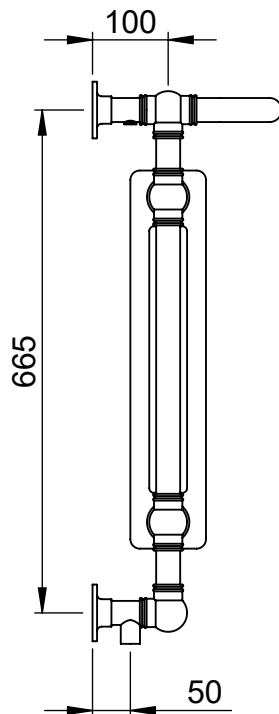

Width: 500

Depth: 250

Weight HO: 9.5 kg

EO: 13.5 kg

Tube ϕ : 31.8

Pipe Centres: 425

Elec. element if specified: 200

Output @ 50°C Δ T Watts: 384

Height: 740
Width: 500
Depth: 250
Weight HO: kg
EO: kg

Tube ϕ : 31.8
Pipe Centres: 425
Elec. element if specified: 200
Output @ 50°C Δ T Watts: 384
BTUs: 1310

All dimensions in millimetres

Manufactured from ISO/CEN CuZn36As (BS CZ126) brass tube

Regency OG015-BR 740x675

Height: 740
Width: 675
Depth: 250
Weight HO: kg
EO: kg

Tube ϕ : 31.8
Pipe Centres: 600
Elec. element if specified: 400
Output @ 50°C Δ T Watts: 541
BTUs: 1846

All dimensions in millimetres

Tube ϕ : 31.8
Pipe Centres: 660
Elec. element if specified: 400
Output @ 50°C Δ T Watts: 643
BTUs: 2194

All dimensions in millimetres

Manufactured from ISO/CEN CuZn36As (BS CZ126) brass tube

Vogue UK Ltd. reserve the right to alter specifications without prior notice.
ALL MEASUREMENTS ARE NOMINAL DIMENSIONS ONLY, AND ARE NOT BINDING.