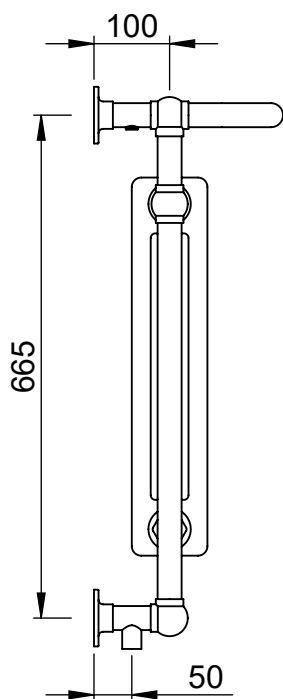

Regency LG005B-BR 740x675

Height: 740

Width: 675

Depth: 250

Weight HO: 9.5 kg

EO: 13.5 kg

Tube ϕ : 31.8

Pipe Centres: 600

Elec. element if specified: 400

Output @ 50°C Δ T Watts: 541

BTUs: 1846

All dimensions in millimetres

Manufactured from ISO/CEN CuZn36As (BS CZ126) brass tube

Vogue UK Ltd. reserve the right to alter specifications without prior notice.
ALL MEASUREMENTS ARE NOMINAL DIMENSIONS ONLY, AND ARE NOT BINDING.

SCALE 1:10

VOGUE UK
TOWEL WARMERS & RADIATORS

Strawberry Lane, Willenhall
West Midlands WV13 3RS
Tel: 01902 387000 Fax: 01902 387001
e-mail: sales@vogueuk.co.uk www.vogueuk.co.uk