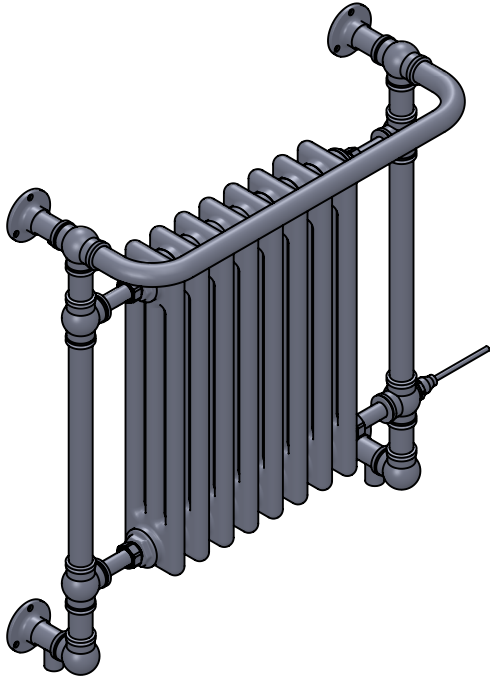

Regency OG015-BR 740x675

Height: 740
Width: 675
Depth: 250
Weight HO: kg
EO: kg

Tube ϕ : 31.8
Pipe Centres: 600
Elec. element if specified: 400
Output @ 50°C Δ T Watts: 541
BTUs: 1846

All dimensions in millimetres

Manufactured from ISO/CEN CuZn36As (BS CZ126) brass tube

Vogue UK Ltd. reserve the right to alter specifications without prior notice.
ALL MEASUREMENTS ARE NOMINAL DIMENSIONS ONLY, AND ARE NOT BINDING.

SCALE 1:10

VOGUE UK
TOWEL WARMERS & RADIATORS

Strawberry Lane, Willenhall
West Midlands WV13 3RS
Tel: 01902 387000 Fax: 01902 387001
e-mail: sales@vogueuk.co.uk www.vogueuk.co.uk