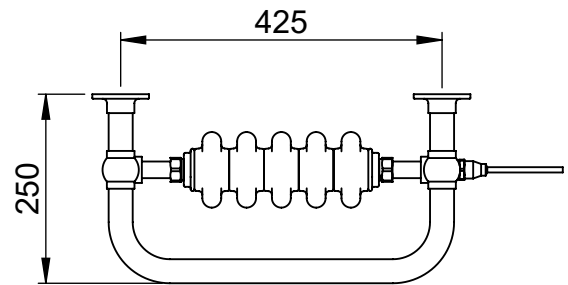

Height: 740

Width: 675

Depth: 250

Weight HO: 9.5 kg

EO: 13.5 kg

Tube ϕ : 31.8

Pipe Centres: 600

Elec. element if specified: 400

Width: 500

Depth: 250

Weight HO: 9.5 kg

EO: 13.5 kg

Tube ϕ : 31.8

Pipe Centres: 425

Elec. element if specified: 200

Output @ 50°C Δ T Watts: 384

BTUs: 1310

All dimensions in millimetres

Manufactured from ISO/CEN CuZn36As (BS CZ126) brass tube

Vogue UK Ltd. reserve the right to alter specifications without prior notice.
ALL MEASUREMENTS ARE NOMINAL DIMENSIONS ONLY, AND ARE NOT BINDING.

Height: 740
Width: 500
Depth: 250
Weight HO: kg
EO: kg

Tube ϕ : 31.8
Pipe Centres: 425
Elec. element if specified: 200
Output @ 50°C Δ T Watts: 384
BTUs: 1310

All dimensions in millimetres

Manufactured from ISO/CEN CuZn36As (BS CZ126) brass tube