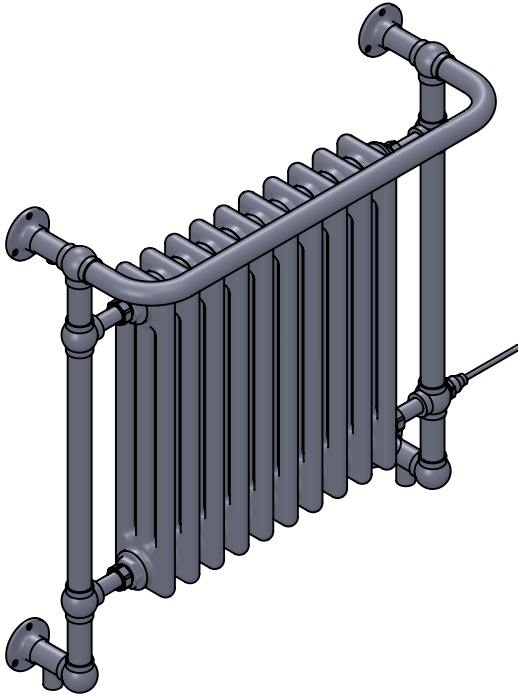

Regency LG005A 740x735

Height: 740

Width: 735

Depth: 250

Weight HO: 9.5 kg

EO: 14.5 kg

Tube ϕ : 31.8

Pipe Centres: 660

Elec. element if specified: 400

Output @ 50°C Δ T Watts: 643

BTUs: 2194

All dimensions in millimetres

Manufactured from ISO/CEN CuZn36As (BS CZ126) brass tube

Vogue UK Ltd. reserve the right to alter specifications without prior notice.
ALL MEASUREMENTS ARE NOMINAL DIMENSIONS ONLY, AND ARE NOT BINDING.

SCALE 1:10

VOGUE UK
TOWEL WARMERS & RADIATORS

Strawberry Lane, Willenhall
West Midlands WV13 3RS
Tel: 01902 387000 Fax: 01902 387001
e-mail: sales@vogueuk.co.uk www.vogueuk.co.uk