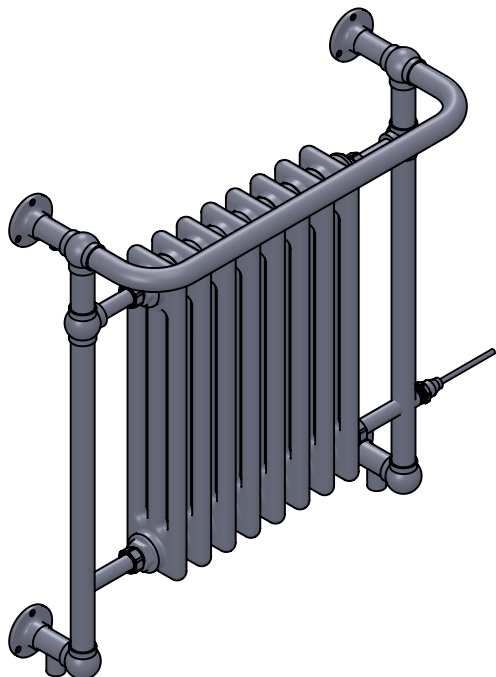

Regency LG005B-BR 740x675

Height: 740

Width: 675

Depth: 250

Weight HO: 9.5 kg

EO: 13.5 kg

Tube ϕ : 31.8

Pipe Centres: 600

Elec. element if specified: 400

Output @ 50°C Δ T Watts: 541

BTUs: 1846

All dimensions in millimetres

Manufactured from ISO/CEN CuZn36As (BS CZ126) brass tube

Vogue UK Ltd. reserve the right to alter specifications without prior notice.
ALL MEASUREMENTS ARE NOMINAL DIMENSIONS ONLY, AND ARE NOT BINDING.

SCALE 1:10

VOGUE UK
TOWEL WARMERS & RADIATORS

Strawberry Lane, Willenhall
West Midlands WV13 3RS
Tel: 01902 387000 Fax: 01902 387001
e-mail: sales@vogueuk.co.uk www.vogueuk.co.uk