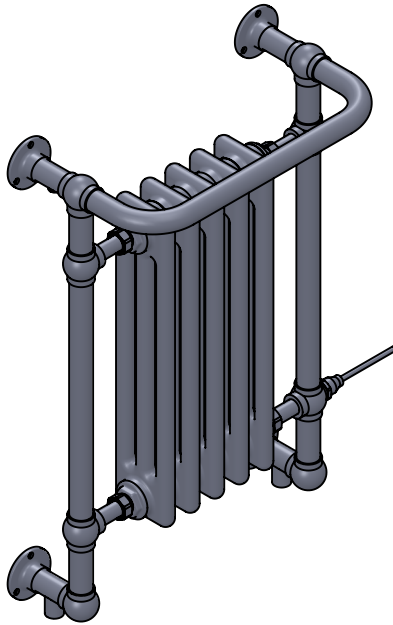

Regency LG005C 740x500

Height: 740

Width: 500

Depth: 250

Weight HO: 9.5 kg

EO: 13.5 kg

Tube ϕ : 31.8

Pipe Centres: 425

Elec. element if specified: 200

Output @ 50°C Δ T Watts: 384

BTUs: 1310

All dimensions in millimetres

Manufactured from ISO/CEN CuZn36As (BS CZ126) brass tube

Vogue UK Ltd. reserve the right to alter specifications without prior notice.
ALL MEASUREMENTS ARE NOMINAL DIMENSIONS ONLY, AND ARE NOT BINDING.

SCALE 1:10

VOGUE UK

TOWEL WARMERS & RADIATORS

Strawberry Lane, Willenhall

West Midlands WV13 3RS

Tel: 01902 387000 Fax: 01902 387001

e-mail: sales@vogueuk.co.uk www.vogueuk.co.uk