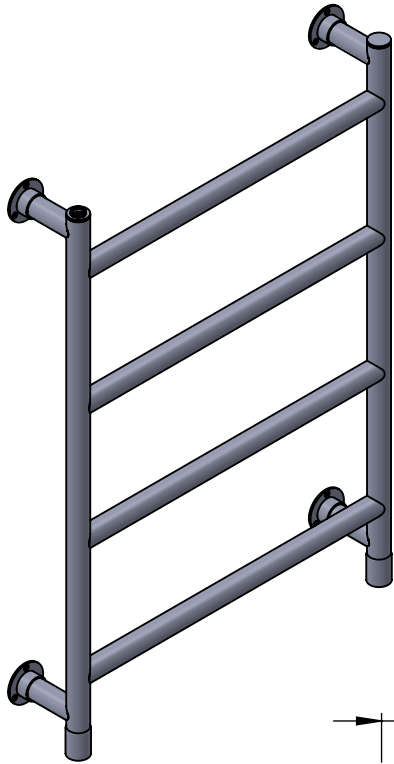

**Vivid IV**  
**IVCN021**  
**700x500**

Height: 700  
 Width: 500  
 Depth: 94  
 Weight HO: kg  
 EO: kg

Tube  $\phi$  : 25.4  
 Pipe Centres: 450  
 Elec. element if specified: N/A  
 Output @ 50°C  $\Delta$  T Watts: 138  
 BTUs: 471

All dimensions in millimetres

Manufactured from :ISO/CEN CuZn36As (BSCZ126) Brass tubes

Vogue UK Ltd. reserve the right to alter specifications without prior notice.  
 ALL MEASUREMENTS ARE NOMINAL DIMENSIONS ONLY, AND ARE NOT BINDING.

Height: 1100  
 Width: 500  
 Depth: 94  
 Weight HO: kg  
 EO: kg

Tube  $\phi$  : 25.4  
 Pipe Centres: 450  
 Elec. element if specified: N/A  
 Output @ 50°C  $\Delta$  T Watts: 189  
 BTUs: 645

All dimensions in millimetres

Height: 1400  
 Width: 500  
 Depth: 94  
 Weight HO: kg  
 EO: kg

Tube  $\phi$  : 25.4  
 Pipe Centres: 450  
 Elec. element if specified: N/A  
 Output @ 50°C  $\Delta$  T Watts: 232  
 BTUs: 792

All dimensions in millimetres