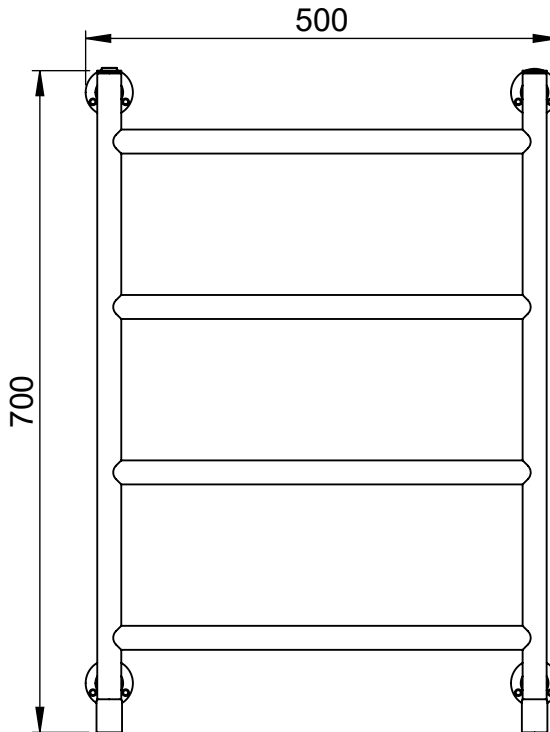

**Vivid IV**  
**IVCN021**  
**700x500**

Height: 700  
 Width: 500  
 Depth: 94  
 Weight HO: kg  
 EO: kg

Tube  $\phi$  : 25.4  
 Pipe Centres: 450  
 Elec. element if specified: N/A  
 Output @ 50°C  $\Delta$  T Watts: 138  
 BTUs: 471

All dimensions in millimetres

Manufactured from :ISO/CEN CuZn36As (BSCZ126) Brass tubes

Vogue UK Ltd. reserve the right to alter specifications without prior notice.  
 ALL MEASUREMENTS ARE NOMINAL DIMENSIONS ONLY, AND ARE NOT BINDING.

Height: 1100  
 Width: 500  
 Depth: 94  
 Weight HO: kg  
 EO: kg

Tube  $\phi$  : 25.4  
 Pipe Centres: 450  
 Elec. element if specified: N/A  
 Output @ 50°C  $\Delta$  T Watts: 189  
 BTUs: 645

All dimensions in millimetres

Height: 1400  
 Width: 500  
 Depth: 94  
 Weight HO: kg  
 EO: kg

Tube  $\phi$  : 25.4  
 Pipe Centres: 450  
 Elec. element if specified: N/A  
 Output @ 50°C  $\Delta$  T Watts: 232  
 BTUs: 792

All dimensions in millimetres