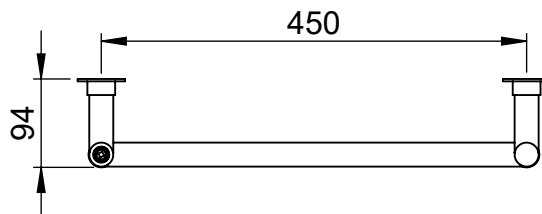

**Vivid IV**  
**IVCN021**  
**700x500**

Height: 700  
 Width: 500  
 Depth: 94  
 Weight HO: kg  
 EO: kg

Tube  $\phi$  : 25.4  
 Pipe Centres: 450  
 Elec. element if specified: N/A  
 Output @ 50°C  $\Delta$  T Watts: 138  
 BTUs: 471

All dimensions in millimetres

Manufactured from :ISO/CEN CuZn36As (BSCZ126) Brass tubes

Vogue UK Ltd. reserve the right to alter specifications without prior notice.  
 ALL MEASUREMENTS ARE NOMINAL DIMENSIONS ONLY, AND ARE NOT BINDING.

Height: 1100  
 Width: 500  
 Depth: 94  
 Weight HO: kg  
 EO: kg

Tube  $\phi$  : 25.4  
 Pipe Centres: 450  
 Elec. element if specified: N/A  
 Output @ 50°C  $\Delta$  T Watts: 189  
 BTUs: 645

All dimensions in millimetres

Height: 1400  
 Width: 500  
 Depth: 94  
 Weight HO: kg  
 EO: kg

Tube  $\phi$  : 25.4  
 Pipe Centres: 450  
 Elec. element if specified: N/A  
 Output @ 50°C  $\Delta$  T Watts: 232  
 BTUs: 792

All dimensions in millimetres