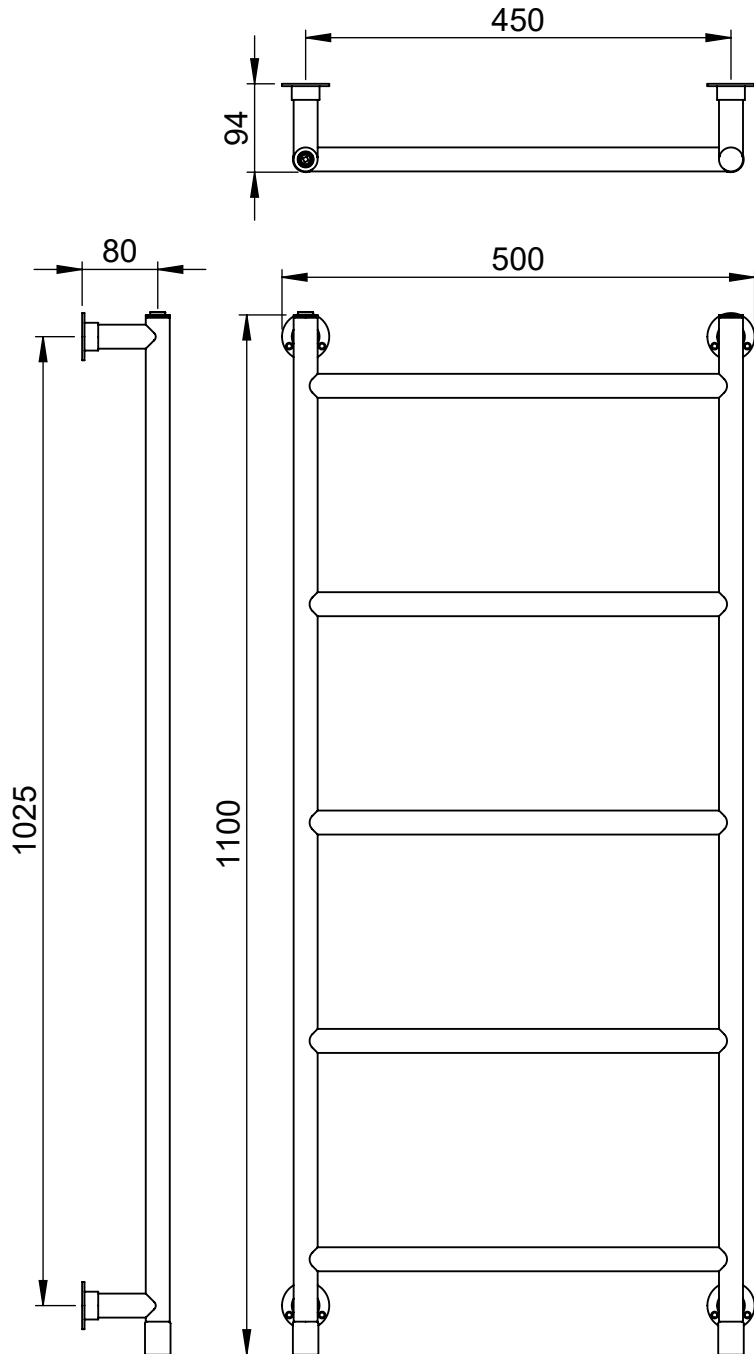

Vivid IV
IVCN021
1100x500

Height: 1100
Width: 500
Depth: 94
Weight HO: kg
EO: kg

Tube ϕ : 25.4
Pipe Centres: 450
Elec. element if specified: N/A
Output @ 50°C Δ T Watts: 189
BTUs: 645

All dimensions in millimetres

Manufactured from ISO/CEN CuZn36As (BSCZ126) Brass tubes

Vogue UK Ltd. reserve the right to alter specifications without prior notice.
ALL MEASUREMENTS ARE NOMINAL DIMENSIONS ONLY, AND ARE NOT BINDING.

SCALE 1:8

VOGUE UK
TOWEL WARMERS & RADIATORS

Strawberry Lane, Willenhall
West Midlands WV13 3RS
Tel: 01902 387000 Fax: 01902 387001
e-mail:sales@vogueuk.co.uk www.vogueuk.co.uk