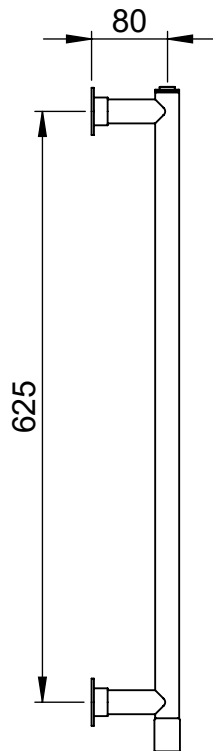

**Vivid IV**  
**IVCN021**  
**700x500**

Height: 700  
 Width: 500  
 Depth: 94  
 Weight HO: kg  
 EO: kg

Tube  $\phi$  : 25.4  
 Pipe Centres: 450  
 Elec. element if specified: N/A  
 Output @ 50°C  $\Delta$  T Watts: 138  
 BTUs: 471

All dimensions in millimetres

Manufactured from :ISO/CEN CuZn36As (BSCZ126) Brass tubes

Vogue UK Ltd. reserve the right to alter specifications without prior notice.  
 ALL MEASUREMENTS ARE NOMINAL DIMENSIONS ONLY, AND ARE NOT BINDING.

Height: 1100  
 Width: 500  
 Depth: 94  
 Weight HO: kg  
 EO: kg

Tube  $\phi$  : 25.4  
 Pipe Centres: 450  
 Elec. element if specified: N/A  
 Output @ 50°C  $\Delta$  T Watts: 189  
 BTUs: 645

All dimensions in millimetres

Height: 1400  
 Width: 500  
 Depth: 94  
 Weight HO: kg  
 EO: kg

Tube  $\phi$  : 25.4  
 Pipe Centres: 450  
 Elec. element if specified: N/A  
 Output @ 50°C  $\Delta$  T Watts: 232  
 BTUs: 792

All dimensions in millimetres