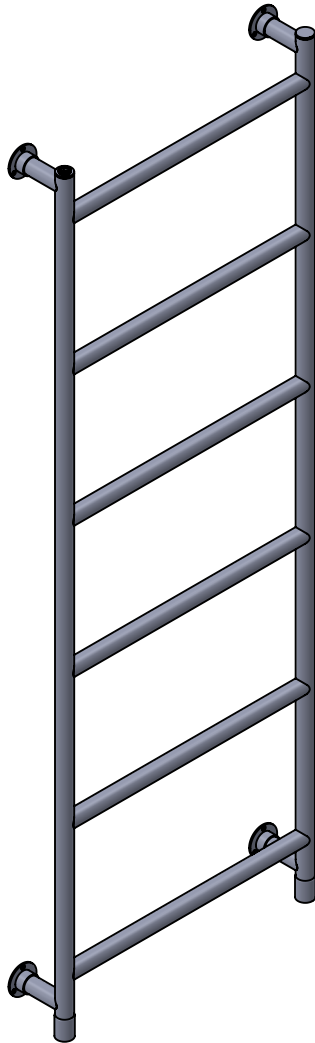

Vivid IV
IVCN021
1400x500

Height: 1400
Width: 500
Depth: 94
Weight HO: kg
EO: kg

Tube ϕ : 25.4
Pipe Centres: 450
Elec. element if specified: N/A
Output @ 50°C Δ T Watts: 232
BTUs: 792

All dimensions in millimetres

Manufactured from ISO/CEN CuZn36As (BSCZ126) Brass tubes

Vogue UK Ltd. reserve the right to alter specifications without prior notice.
ALL MEASUREMENTS ARE NOMINAL DIMENSIONS ONLY, AND ARE NOT BINDING.

SCALE 1:10

VOGUE UK
TOWEL WARMERS & RADIATORS

Strawberry Lane, Willenhall
West Midlands WV13 3RS
Tel: 01902 387000 Fax: 01902 387001
e-mail:sales@vogueuk.co.uk www.vogueuk.co.uk