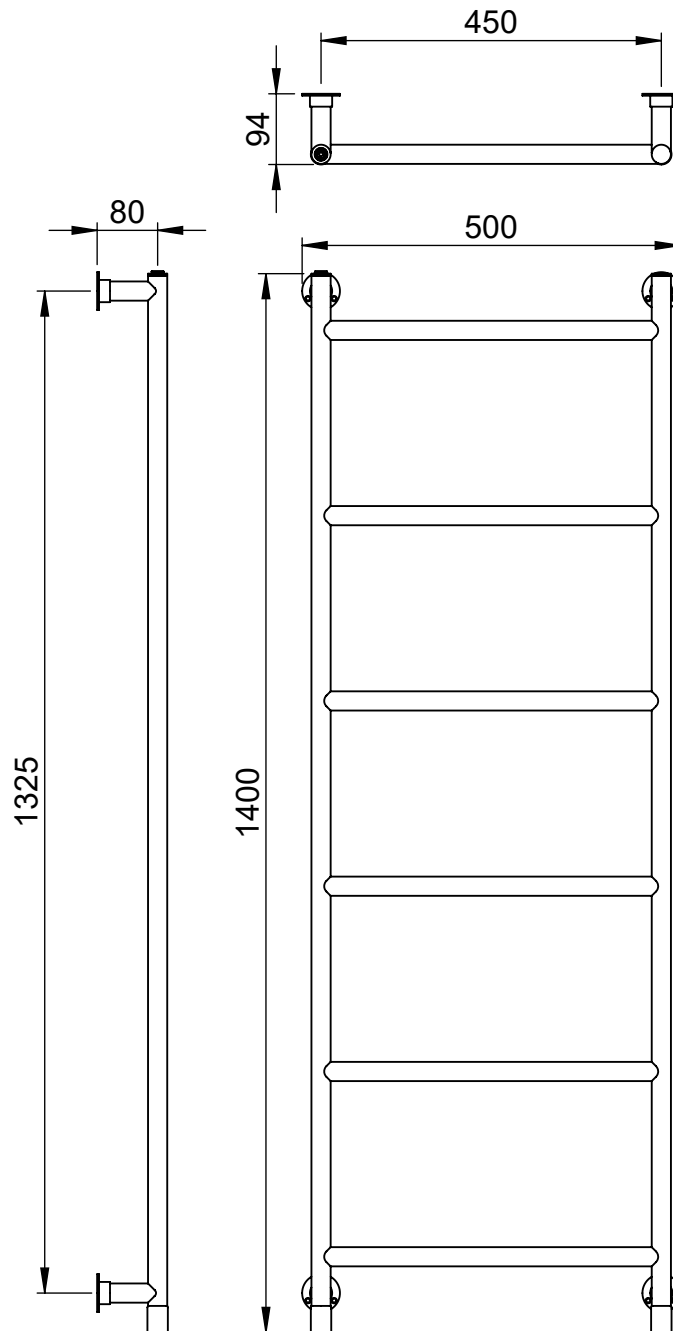

Vivid IV
IVCN021
1400x500

Height: 1400
Width: 500
Depth: 94
Weight HO: kg
EO: kg

Tube ϕ : 25.4
Pipe Centres: 450
Elec. element if specified: N/A
Output @ 50°C Δ T Watts: 232
BTUs: 792

All dimensions in millimetres

Manufactured from ISO/CEN CuZn36As (BSCZ126) Brass tubes

Vogue UK Ltd. reserve the right to alter specifications without prior notice.
ALL MEASUREMENTS ARE NOMINAL DIMENSIONS ONLY, AND ARE NOT BINDING.

SCALE 1:10

VOGUE UK
TOWEL WARMERS & RADIATORS

Strawberry Lane, Willenhall
West Midlands WV13 3RS
Tel: 01902 387000 Fax: 01902 387001
e-mail:sales@vogueuk.co.uk www.vogueuk.co.uk