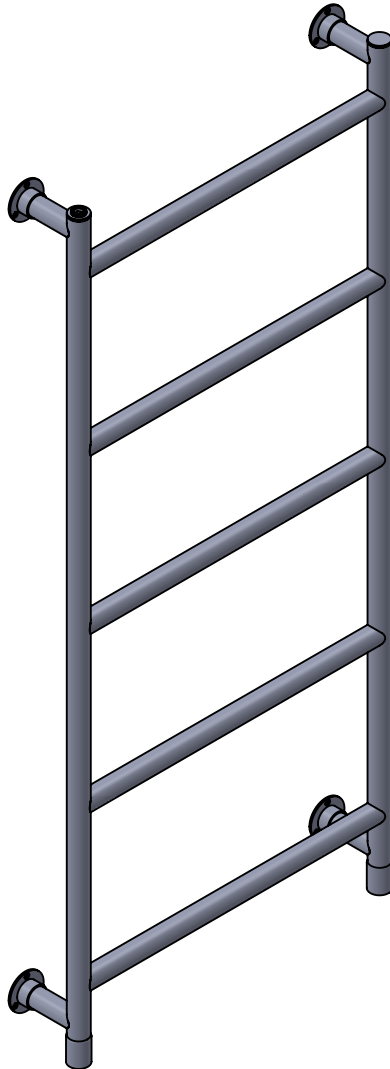

**Vivid IV**  
**IVCN021**  
**700x500**

Height: 700  
 Width: 500  
 Depth: 94  
 Weight HO: kg  
 EO: kg

Tube  $\phi$  : 25.4  
 Pipe Centres: 450  
 Elec. element if specified: N/A  
 Output @ 50°C  $\Delta$  T Watts: 138  
 BTUs: 471

All dimensions in millimetres

Manufactured from :ISO/CEN CuZn36As (BSCZ126) Brass tubes

Vogue UK Ltd. reserve the right to alter specifications without prior notice.  
 ALL MEASUREMENTS ARE NOMINAL DIMENSIONS ONLY, AND ARE NOT BINDING.

Height: 1100  
 Width: 500  
 Depth: 94  
 Weight HO: kg  
 EO: kg

Tube  $\phi$  : 25.4  
 Pipe Centres: 450  
 Elec. element if specified: N/A  
 Output @ 50°C  $\Delta$  T Watts: 189  
 BTUs: 645

All dimensions in millimetres

Manufactured from ISO/CEN CuZn36As (BSCZ126) Brass tubes

Vogue UK Ltd. reserve the right to alter specifications without prior notice.  
 ALL MEASUREMENTS ARE NOMINAL DIMENSIONS ONLY, AND ARE NOT BINDING.