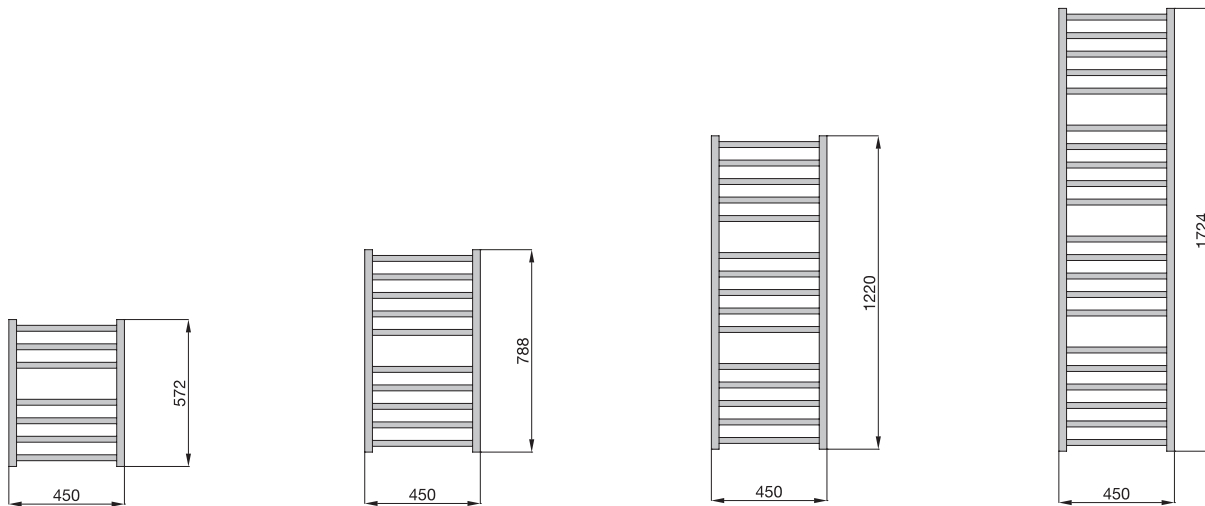

Simply elegant. Simply ideal for minimalist bathrooms. Zehnder Stellar Spa combines minimalist design with maximum functionality. Large spaces between the tubes are the perfect space for hanging towels. Available in almost any colour and finish from the Zehnder colour chart.

- Flexible installation through bracket's variable wall clearance
- Corrosion-resistant materials also make it suitable for use with open heating systems
- Generous spaces between the tubes convenient for hanging towels
- Replaceable flow and return makes installation flexible

Model overview

Front view

Front view

Front view

Front view

Painted version

Model	H mm	L mm	N	Heat output			
				75/65/20 °C	70/55/24 °C	55/45/24 °C	55/45/20 °C
				Watts	Watts	Watts	Watts
STGI-080-050	788	500	470	234	168	103	123
STGI-120-050	1220	500	470	535	383	232	278
STGI-170-050	1724	500	470	477	342	208	249

H = height, L = length

75/65/20 = Nominal heat output according to EN 442

Stainless steel version

Model	H mm	L mm	N	Heat output			
				75/65/20 °C	70/55/24 °C	55/45/24 °C	55/45/20 °C
				Watts	Watts	Watts	Watts
STGI-080-050-CF	788	500	470	313	227	140	167
STGI-120-050-CF	1220	500	470	512	370	228	272
STGI-170-050-CF	1724	500	470	704	510	315	376

H = height, L = length

75/65/20 = Nominal heat output according to EN 442