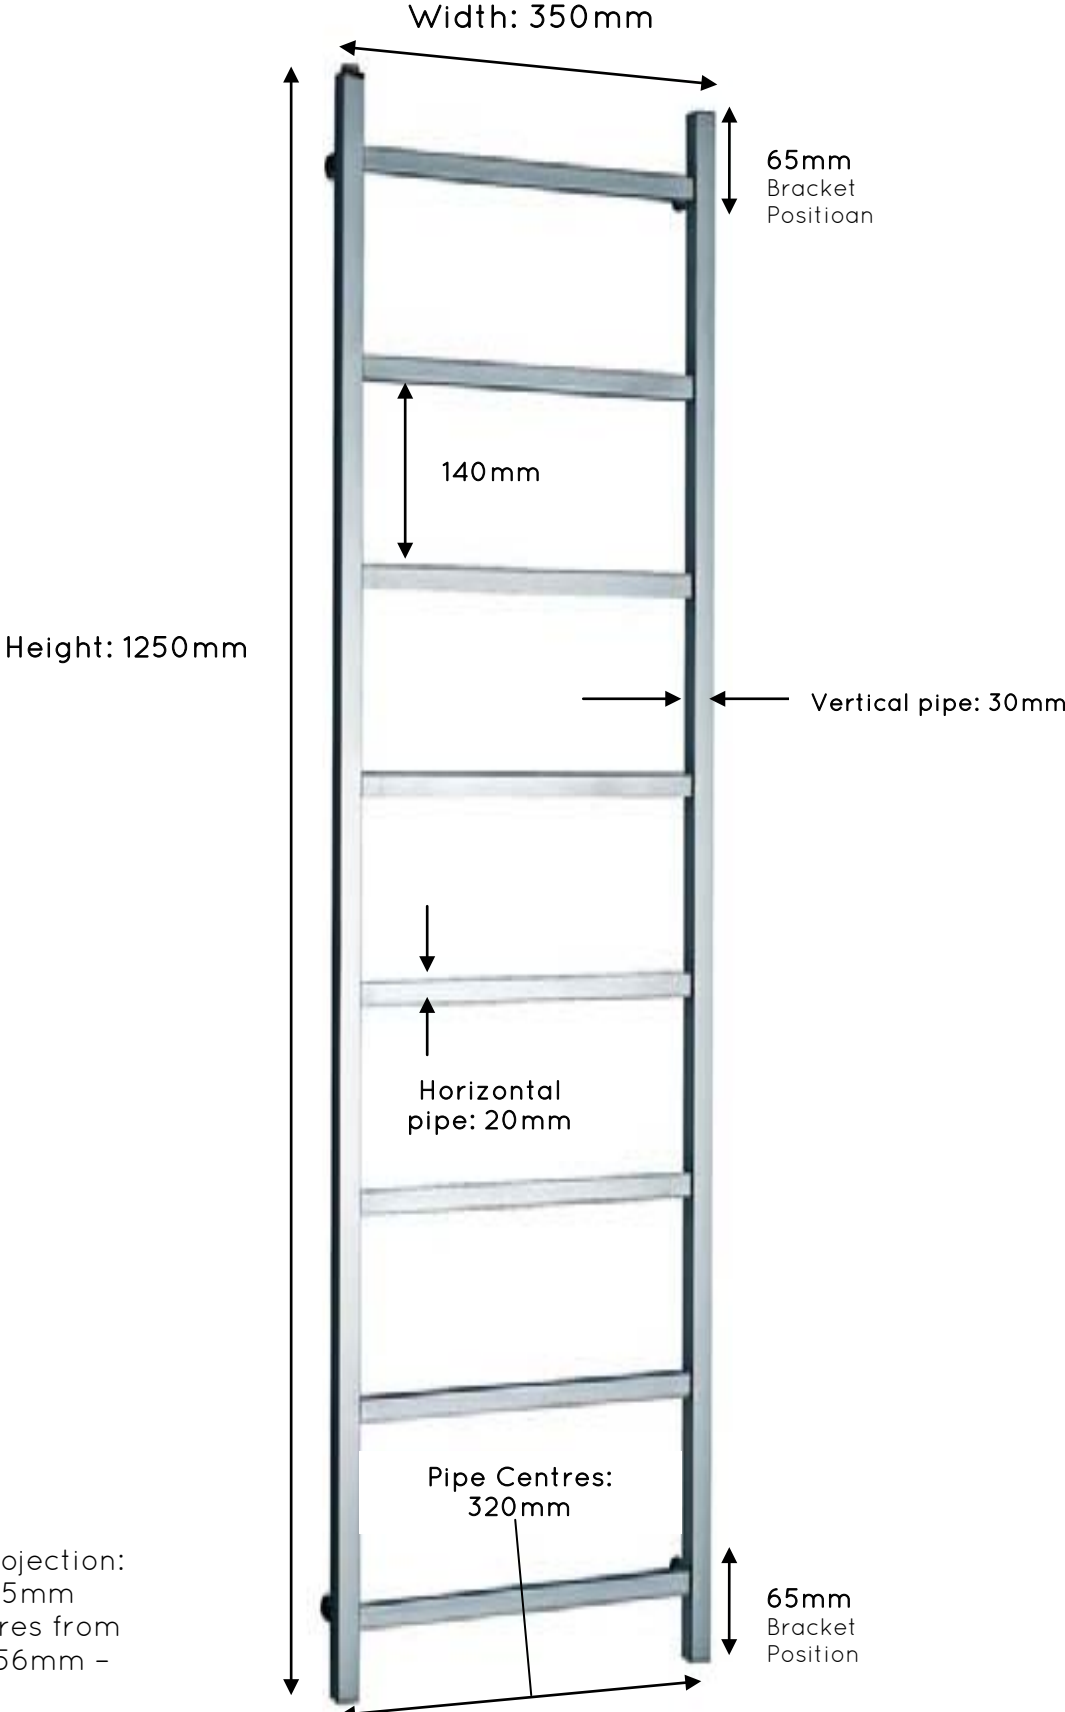

JIS EUROPE  
100% STAINLESS STEEL

EST 1997

HEATED TOWEL RAILS

Brunswick 900mm x 350mm

Overall Projection: 70mm - 95mm  
Pipe Centres from the Wall: 56mm - 82mm

JIS EUROPE  
100% STAINLESS STEEL

EST 1997

HEATED TOWEL RAILS

Brunswick 900mm x 520mm

Overall Projection: 70mm - 95mm  
Pipe Centres from the Wall: 56mm - 82mm

JIS EUROPE  
100% STAINLESS STEEL  
— EST 1997 —

HEATED TOWEL RAILS

Brunswick 1250mm x 350mm

JIS EUROPE  
100% STAINLESS STEEL

## Brunswick 1250mm x 520mm

Width: 520mm

Overall Projection: 70mm - 95mm  
Pipe Centres from the Wall: 56mm - 82mm

JIS EUROPE  
100% STAINLESS STEEL  
— EST 1997 —

HEATED TOWEL RAILS

**Brunswick 1650mm x 350mm**

### Brunswick 1650mm x 520mm