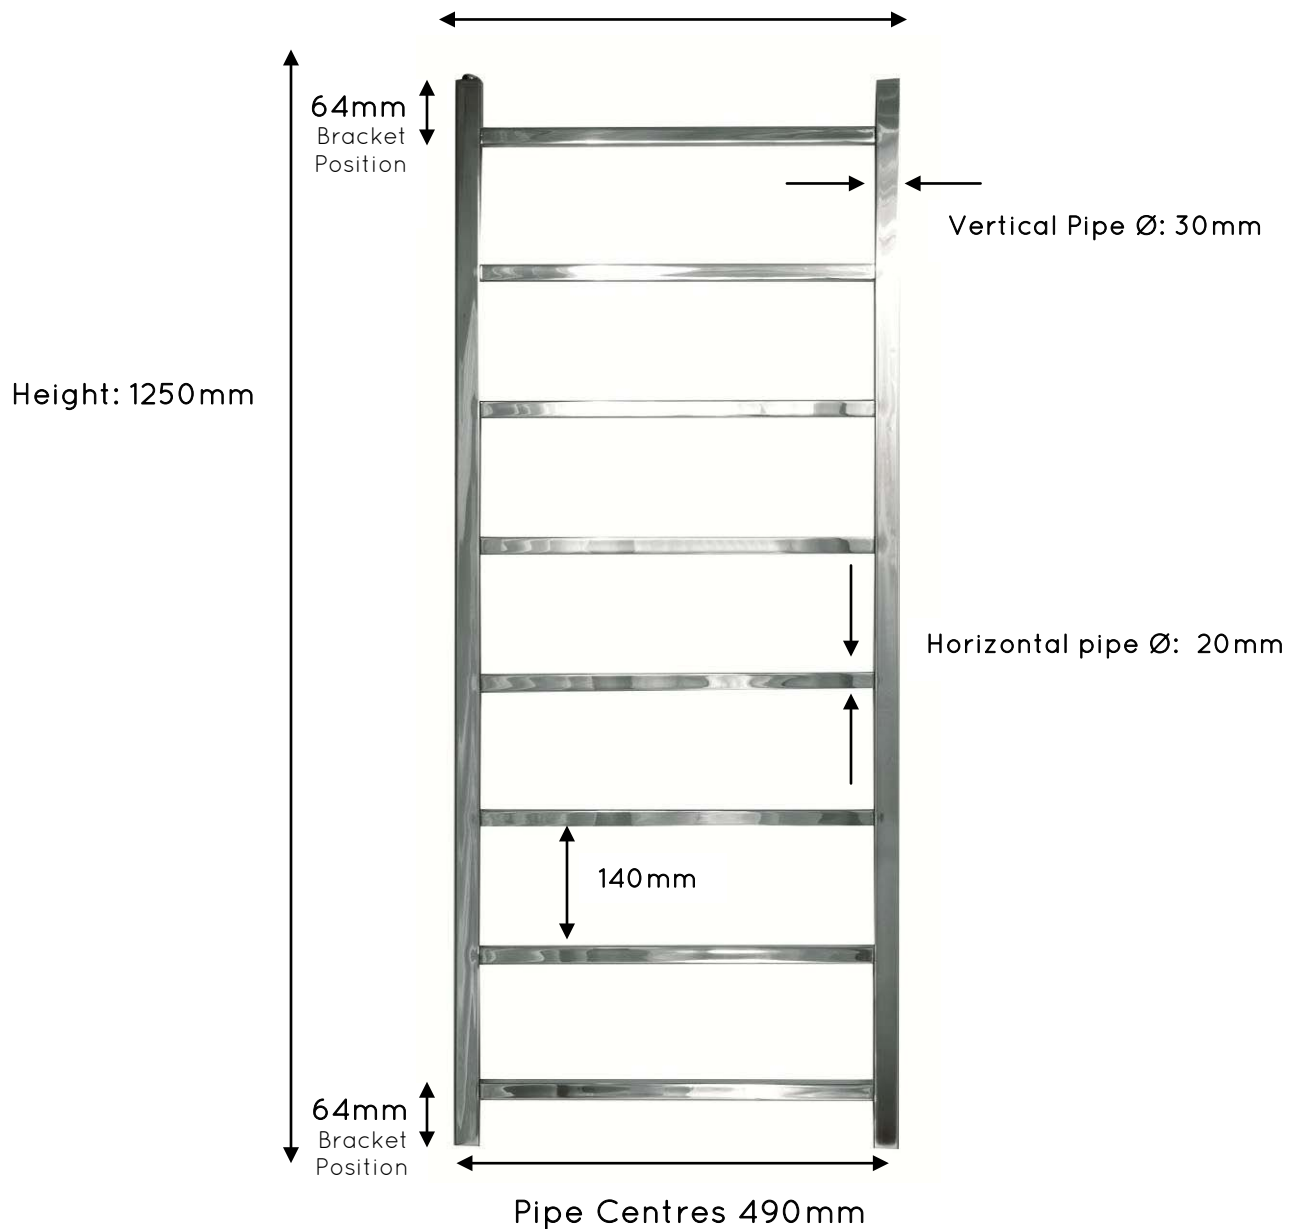

JIS EUROPE  
100% STAINLESS STEEL

EST 1997

HEATED TOWEL RAILS

Brunswick 900mm x 350mm

Overall Projection: 70mm - 95mm  
Pipe Centres from the Wall: 56mm - 82mm

JIS EUROPE  
100% STAINLESS STEEL

EST 1997

HEATED TOWEL RAILS

Brunswick 900mm x 520mm

Overall Projection: 70mm - 95mm  
Pipe Centres from the Wall: 56mm - 82mm

JIS EUROPE  
100% STAINLESS STEEL  
— EST 1997 —

HEATED TOWEL RAILS

Brunswick 1250mm x 350mm

JIS EUROPE  
100% STAINLESS STEEL

## Brunswick 1250mm x 520mm

Width: 520mm

Overall Projection: 70mm - 95mm  
Pipe Centres from the Wall: 56mm - 82mm

JIS EUROPE  
100% STAINLESS STEEL  
— EST 1997 —

HEATED TOWEL RAILS

**Brunswick 1650mm x 350mm**

### Brunswick 1650mm x 520mm