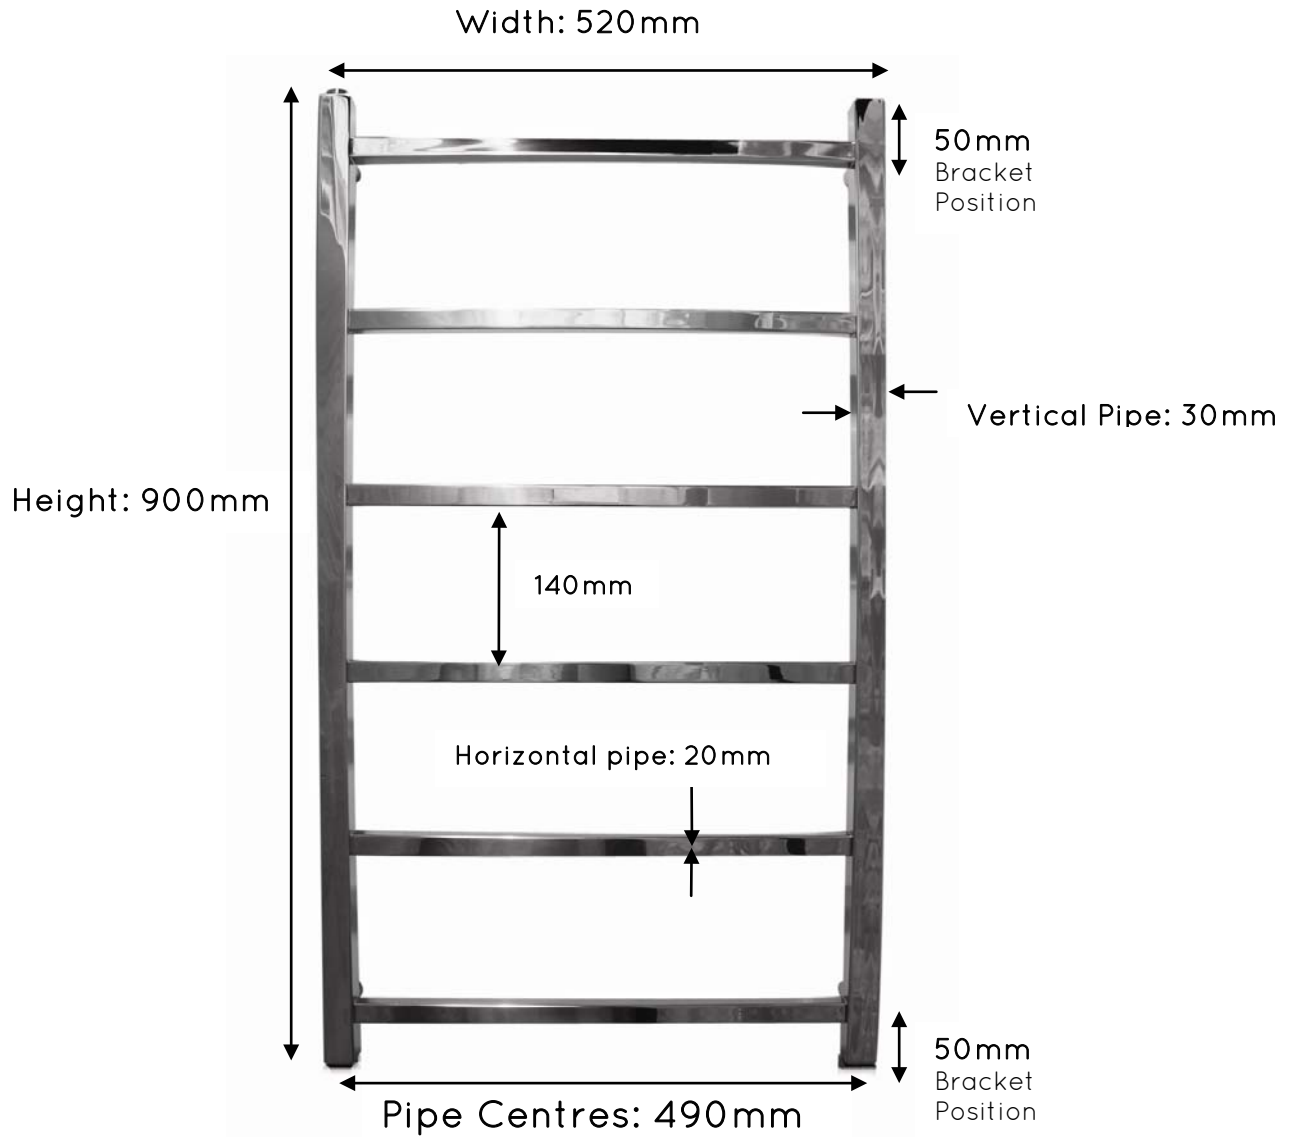

JIS EUROPE  
100% STAINLESS STEEL

EST 1997

HEATED TOWEL RAILS

Brunswick 900mm x 350mm

Overall Projection: 70mm - 95mm  
Pipe Centres from the Wall: 56mm - 82mm

JIS EUROPE  
100% STAINLESS STEEL

EST 1997

HEATED TOWEL RAILS

Brunswick 900mm x 520mm

Overall Projection: 70mm - 95mm  
Pipe Centres from the Wall: 56mm - 82mm

JIS EUROPE  
100% STAINLESS STEEL  
— EST 1997 —

HEATED TOWEL RAILS

Brunswick 1250mm x 350mm

JIS EUROPE  
100% STAINLESS STEEL

## Brunswick 1250mm x 520mm

Width: 520mm

Overall Projection: 70mm - 95mm  
Pipe Centres from the Wall: 56mm - 82mm

JIS EUROPE  
100% STAINLESS STEEL  
— EST 1997 —

HEATED TOWEL RAILS

**Brunswick 1650mm x 350mm**

### Brunswick 1650mm x 520mm