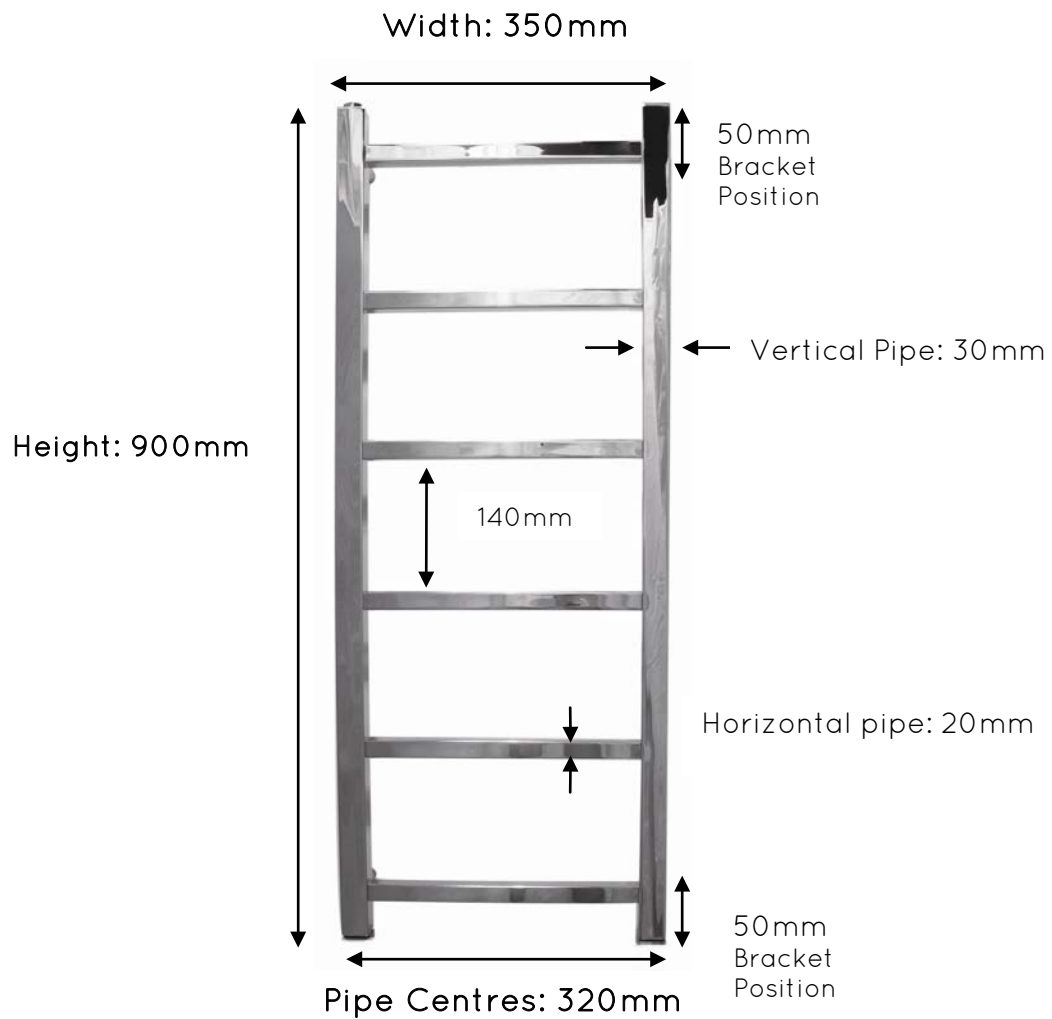

JIS EUROPE  
100% STAINLESS STEEL

EST 1997

HEATED TOWEL RAILS

Brunswick 900mm x 350mm

Overall Projection: 70mm - 95mm  
Pipe Centres from the Wall: 56mm - 82mm

JIS EUROPE  
100% STAINLESS STEEL

EST 1997

HEATED TOWEL RAILS

Brunswick 900mm x 520mm

Overall Projection: 70mm - 95mm  
Pipe Centres from the Wall: 56mm - 82mm

JIS EUROPE  
100% STAINLESS STEEL  
— EST 1997 —

HEATED TOWEL RAILS

Brunswick 1250mm x 350mm

JIS EUROPE  
100% STAINLESS STEEL

## Brunswick 1250mm x 520mm

Width: 520mm

Overall Projection: 70mm - 95mm  
Pipe Centres from the Wall: 56mm - 82mm

JIS EUROPE  
100% STAINLESS STEEL  
— EST 1997 —

HEATED TOWEL RAILS

**Brunswick 1650mm x 350mm**

### Brunswick 1650mm x 520mm