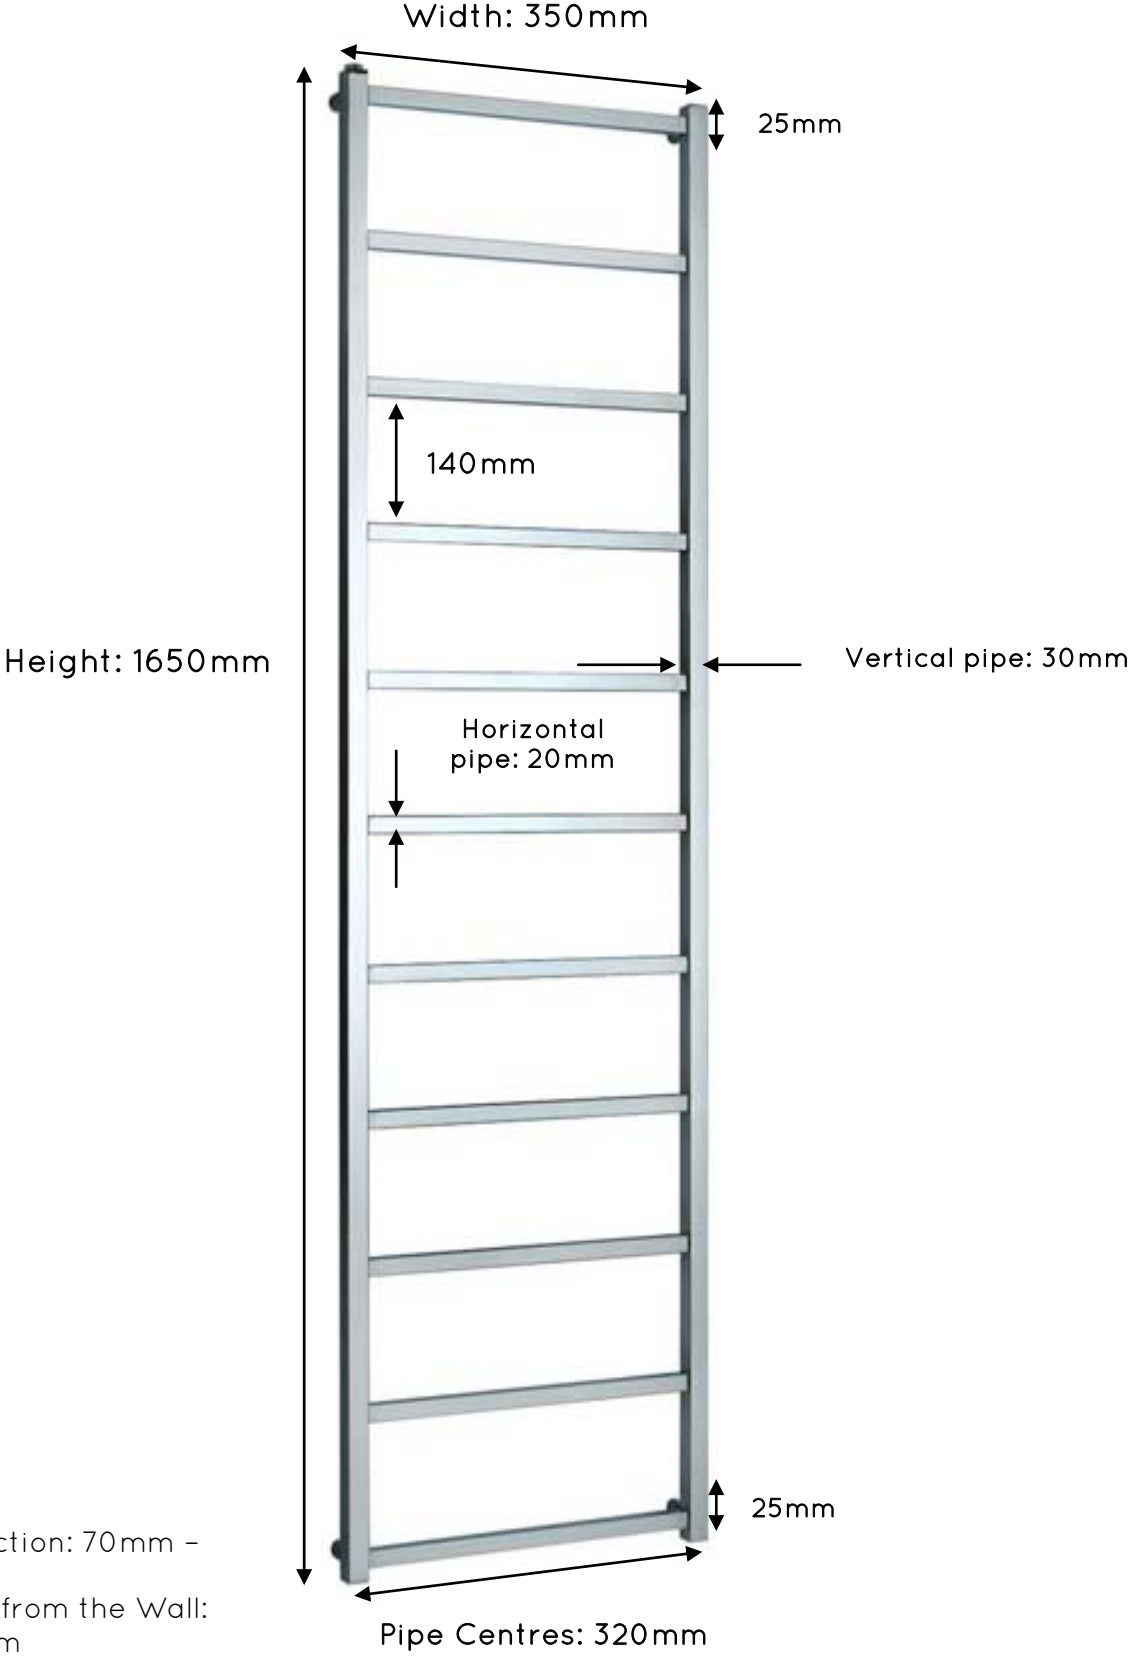

Brunswick 900mm x 520mm

Overall Projection: 70mm - 95mm  
Pipe Centres from the Wall: 56mm - 82mm

JIS EUROPE  
100% STAINLESS STEEL  
— EST 1997 —

HEATED TOWEL RAILS

Brunswick 1250mm x 350mm

JIS EUROPE  
100% STAINLESS STEEL

## Brunswick 1250mm x 520mm

Width: 520mm

Overall Projection: 70mm - 95mm  
Pipe Centres from the Wall: 56mm - 82mm

JIS EUROPE  
100% STAINLESS STEEL  
— EST 1997 —

HEATED TOWEL RAILS

**Brunswick 1650mm x 350mm**

### Brunswick 1650mm x 520mm