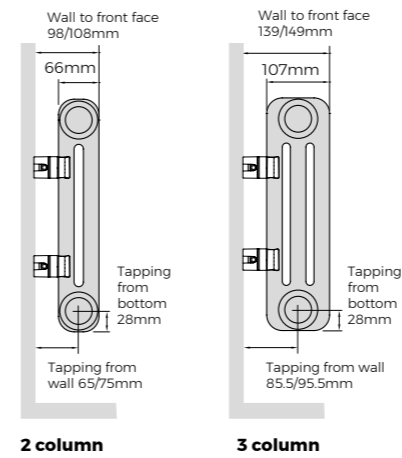

FITZROVIA VERTICAL

Anthracite

- Made in Italy
- Special Metallic Anthracite finish
- Supplied complete with wall brackets
- Slip on feet and towel bar as optional extras

Sizes	6	Material	Steel	Operating up to (bar)	10	Delivery	3-5 days
Stocked Finish			Anthracite	Guarantee (years)	5		

Sections	Code	PRICE (ex VAT)	PRICE (inc VAT)	Height mm	Width mm	Wall To Face mm	Tapping From Wall mm	Centres mm	Heat Output Δt 50°C		Dry Weight kg	Water Content ltrs
									Watts	BTUs		
2 COLUMN												
6	FAN-2-1800-06			1800	300	98/108	65/75	300	805	2747	15.60	9.48
8	FAN-2-1800-08			1800	392	98/108	65/75	392	1073	3661	20.80	12.64
11	FAN-2-1800-11			1800	530	98/108	65/75	530	1475	5033	28.60	17.38
3 COLUMN												
6	FAN-3-1800-06			1800	300	139/149	85.5/95.5	300	1081	3688	23.46	14.10
8	FAN-3-1800-08			1800	392	139/149	85.5/95.5	392	1442	4920	31.28	18.80
11	FAN-3-1800-11			1800	530	139/149	85.5/95.5	530	1982	6763	43.01	25.85

Code	Item	PRICE (ex VAT)	PRICE (inc VAT)	Recommended feet:
SLIP ON FEET: ANTHRACITE				
FITZA-02	Fitzrovia Anthracite Foot 2 Column			6-11 sections: 2
FITZA-03	Fitzrovia Anthracite Foot 3 Column			

Code	Item	PRICE (ex VAT)	PRICE (inc VAT)
TOWEL BAR			
FITZ-TB	Fitzrovia 8 Section Chrome Towel Bar		

Anthracite finish

Optional towel bar

Slip on feet (adds 100mm to the height of the radiator)

2 column shown with Chrome Studio TRV valves