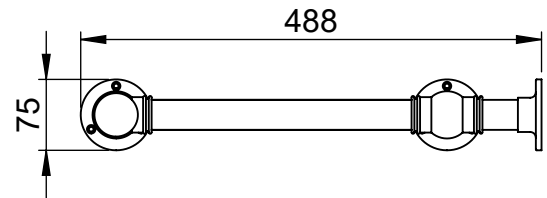

Butler LG035 940x75

Height: 940
Width: 75
Depth: 488
Weight HO: kg
EO: kg

Tube ϕ : 31.8
Face-Face Connections: 268
Elec. element if specified: 100
Output @ 50° C Δ T Watts: 156
BTUs: 532

All dimensions in millimetres

Manufactured from ISO/CEN CuZn36As (BS CZ126) brass tube

position of element
if specified dual
energy/ electric

Vogue UK Ltd. reserve the right to alter specifications without prior notice.
ALL MEASUREMENTS ARE NOMINAL DIMENSIONS ONLY, AND ARE NOT BINDING.

SCALE 1:8

VOGUE UK
TOWEL WARMERS & RADIATORS

Strawberry Lane, Willenhall
West Midlands WV13 3RS
Tel: 01902 387000 Fax: 01902 387001
e-mail: sales@vogueuk.co.uk www.vogueuk.co.uk

Butler OG004 965x75

Height: 965
Width: 75
Depth: 488
Weight HO: kg
EO: kg

Tube ϕ : 31.8
Face-Face Connections: 268
Elec. element if specified: 100
Output @ 50° C Δ T Watts: 156
BTUs: 532

All dimensions in millimetres

Manufactured from ISO/CEN CuZn36As (BS CZ126) brass tube

Vogue UK Ltd. reserve the right to alter specifications without prior notice.
ALL MEASUREMENTS ARE NOMINAL DIMENSIONS ONLY, AND ARE NOT BINDING.