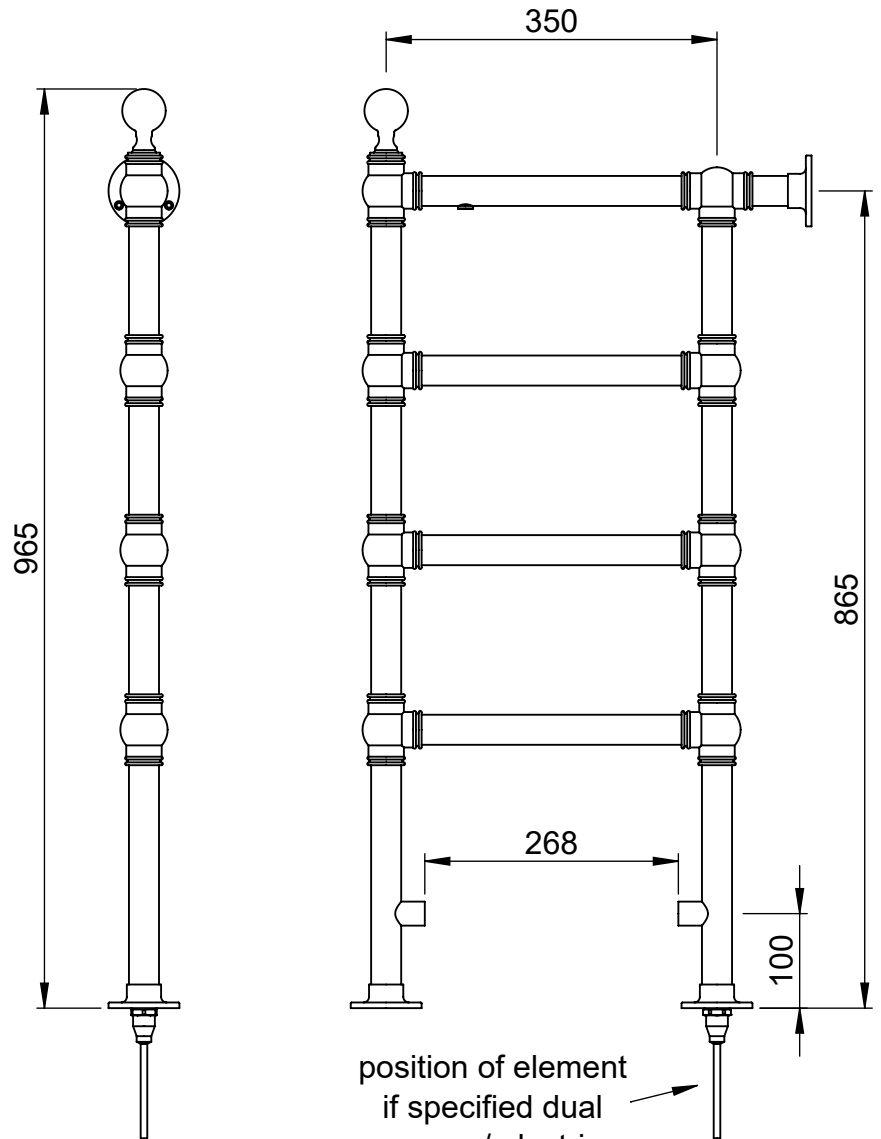

Butler LG035 940x75

Height: 940
Width: 75
Depth: 488
Weight HO: kg
EO: kg

Tube ϕ : 31.8
Face-Face Connections: 268
Elec. element if specified: 100
Output @ 50° C Δ T Watts: 156
BTUs: 532

All dimensions in millimetres

Manufactured from ISO/CEN CuZn36As (BS CZ126) brass tube

position of element
if specified dual
energy/ electric

Vogue UK Ltd. reserve the right to alter specifications without prior notice.
ALL MEASUREMENTS ARE NOMINAL DIMENSIONS ONLY, AND ARE NOT BINDING.

SCALE 1:8

VOGUE UK
TOWEL WARMERS & RADIATORS

Strawberry Lane, Willenhall
West Midlands WV13 3RS
Tel: 01902 387000 Fax: 01902 387001
e-mail: sales@vogueuk.co.uk www.vogueuk.co.uk

Butler OG004 965x75

Height: 965
Width: 75
Depth: 488
Weight HO: kg
EO: kg

Tube ϕ : 31.8
Face-Face Connections: 268
Elec. element if specified: 100
Output @ 50° C Δ T Watts: 156
BTUs: 532

All dimensions in millimetres

Manufactured from ISO/CEN CuZn36As (BS CZ126) brass tube

Vogue UK Ltd. reserve the right to alter specifications without prior notice.
ALL MEASUREMENTS ARE NOMINAL DIMENSIONS ONLY, AND ARE NOT BINDING.