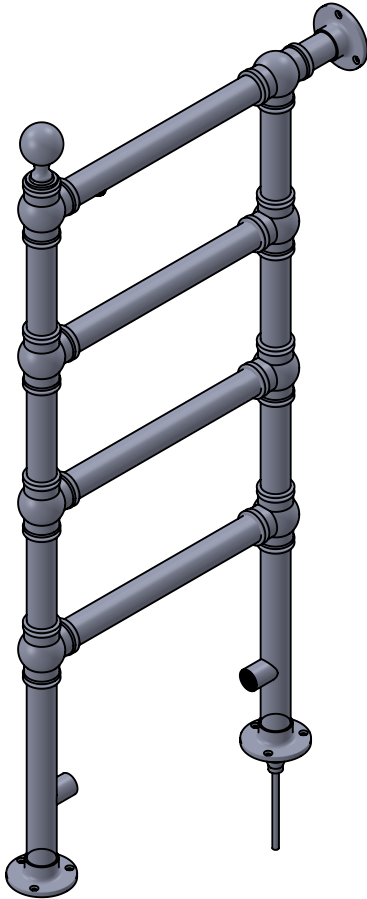

Butler LG035 940x75

Height: 940
Width: 75
Depth: 488
Weight HO: kg
EO: kg

Tube ϕ : 31.8
Face-Face Connections: 268
Elec. element if specified: 100
Output @ 50° C Δ T Watts: 156
BTUs: 532

All dimensions in millimetres

Manufactured from ISO/CEN CuZn36As (BS CZ126) brass tube

position of element
if specified dual
energy/ electric

Vogue UK Ltd. reserve the right to alter specifications without prior notice.
ALL MEASUREMENTS ARE NOMINAL DIMENSIONS ONLY, AND ARE NOT BINDING.

SCALE 1:8

VOGUE UK
TOWEL WARMERS & RADIATORS

Strawberry Lane, Willenhall
West Midlands WV13 3RS
Tel: 01902 387000 Fax: 01902 387001
e-mail: sales@vogueuk.co.uk www.vogueuk.co.uk

Butler OG004 965x75

Height: 965
Width: 75
Depth: 488
Weight HO: kg
EO: kg

Tube ϕ : 31.8
Face-Face Connections: 268
Elec. element if specified: 100
Output @ 50° C Δ T Watts: 156
BTUs: 532

All dimensions in millimetres

Manufactured from ISO/CEN CuZn36As (BS CZ126) brass tube

Vogue UK Ltd. reserve the right to alter specifications without prior notice.
ALL MEASUREMENTS ARE NOMINAL DIMENSIONS ONLY, AND ARE NOT BINDING.