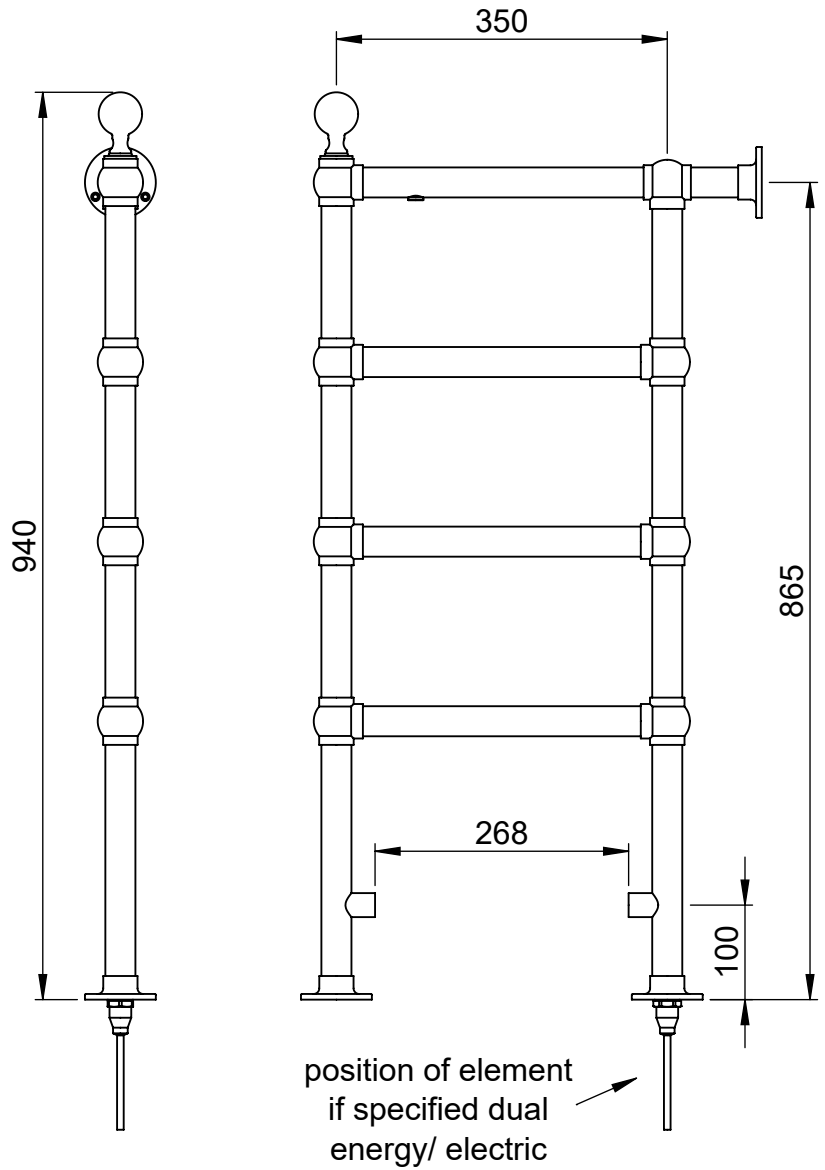

Butler LG035 940x75

Height: 940
Width: 75
Depth: 488
Weight HO: kg
EO: kg

Tube ϕ : 31.8
Face-Face Connections: 268
Elec. element if specified: 100
Output @ 50° C Δ T Watts: 156
BTUs: 532

All dimensions in millimetres

Manufactured from ISO/CEN CuZn36As (BS CZ126) brass tube

position of element
if specified dual
energy/ electric

Vogue UK Ltd. reserve the right to alter specifications without prior notice.
ALL MEASUREMENTS ARE NOMINAL DIMENSIONS ONLY, AND ARE NOT BINDING.

SCALE 1:8

VOGUE UK
TOWEL WARMERS & RADIATORS

Strawberry Lane, Willenhall
West Midlands WV13 3RS
Tel: 01902 387000 Fax: 01902 387001
e-mail: sales@vogueuk.co.uk www.vogueuk.co.uk

Butler OG004 965x75

Height: 965
Width: 75
Depth: 488
Weight HO: kg
EO: kg

Tube ϕ : 31.8
Face-Face Connections: 268
Elec. element if specified: 100
Output @ 50° C Δ T Watts: 156
BTUs: 532

All dimensions in millimetres

Manufactured from ISO/CEN CuZn36As (BS CZ126) brass tube

Vogue UK Ltd. reserve the right to alter specifications without prior notice.
ALL MEASUREMENTS ARE NOMINAL DIMENSIONS ONLY, AND ARE NOT BINDING.