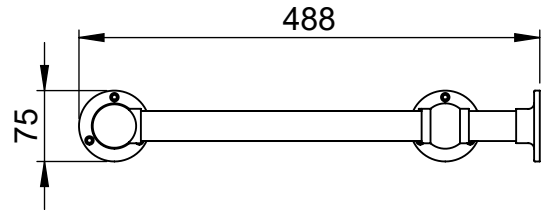

Butler LG035 940x75

Height: 940
Width: 75
Depth: 488
Weight HO: kg
EO: kg

Tube ϕ : 31.8
Face-Face Connections: 268
Elec. element if specified: 100
Output @ 50° C Δ T Watts: 156
BTUs: 532

All dimensions in millimetres

Manufactured from ISO/CEN CuZn36As (BS CZ126) brass tube

position of element
if specified dual
energy/ electric

Vogue UK Ltd. reserve the right to alter specifications without prior notice.
ALL MEASUREMENTS ARE NOMINAL DIMENSIONS ONLY, AND ARE NOT BINDING.

SCALE 1:8

VOGUE UK
TOWEL WARMERS & RADIATORS

Strawberry Lane, Willenhall
West Midlands WV13 3RS
Tel: 01902 387000 Fax: 01902 387001
e-mail: sales@vogueuk.co.uk www.vogueuk.co.uk

Butler OG004 965x75

Height: 965
Width: 75
Depth: 488
Weight HO: kg
EO: kg

Tube ϕ : 31.8
Face-Face Connections: 268
Elec. element if specified: 100
Output @ 50° C Δ T Watts: 156
BTUs: 532

All dimensions in millimetres

Manufactured from ISO/CEN CuZn36As (BS CZ126) brass tube

Vogue UK Ltd. reserve the right to alter specifications without prior notice.
ALL MEASUREMENTS ARE NOMINAL DIMENSIONS ONLY, AND ARE NOT BINDING.