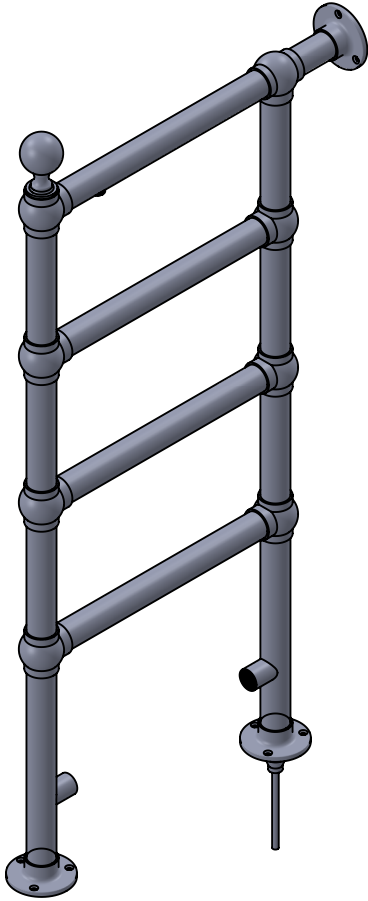

Butler LG035 940x75

Height: 940
Width: 75
Depth: 488
Weight HO: kg
EO: kg

Tube ϕ : 31.8
Face-Face Connections: 268
Elec. element if specified: 100
Output @ 50° C Δ T Watts: 156
BTUs: 532

All dimensions in millimetres

Manufactured from ISO/CEN CuZn36As (BS CZ126) brass tube

position of element
if specified dual
energy/ electric

Vogue UK Ltd. reserve the right to alter specifications without prior notice.
ALL MEASUREMENTS ARE NOMINAL DIMENSIONS ONLY, AND ARE NOT BINDING.

SCALE 1:8

VOGUE UK
TOWEL WARMERS & RADIATORS

Strawberry Lane, Willenhall
West Midlands WV13 3RS
Tel: 01902 387000 Fax: 01902 387001
e-mail: sales@vogueuk.co.uk www.vogueuk.co.uk

Butler OG004 965x75

Height: 965
Width: 75
Depth: 488
Weight HO: kg
EO: kg

Tube ϕ : 31.8
Face-Face Connections: 268
Elec. element if specified: 100
Output @ 50° C Δ T Watts: 156
BTUs: 532

All dimensions in millimetres

Manufactured from ISO/CEN CuZn36As (BS CZ126) brass tube

Vogue UK Ltd. reserve the right to alter specifications without prior notice.
ALL MEASUREMENTS ARE NOMINAL DIMENSIONS ONLY, AND ARE NOT BINDING.