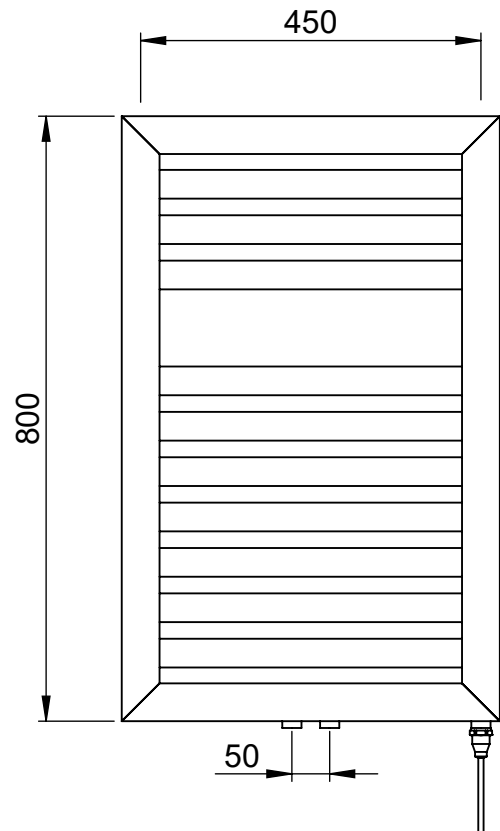

**Contrast
MD079
800x500**

Height: 800
Width: 500
Depth: 105
Weight HO: kg
EO: kg

Tube ϕ : 50sq + 38
Pipe Centres: 50
Elec. element if specified: 300
Output @ 50° C Δ T Watts: 447
BTUs: 1525

All dimensions in millimetres

Manufactured from Mild Steel

Vogue UK Ltd. reserve the right to alter specifications without prior notice.
ALL MEASUREMENTS ARE NOMINAL DIMENSIONS ONLY, AND ARE NOT BINDING.

SCALE 1:10

VOGUE UK
TOWEL WARMERS & RADIATORS

Strawberry Lane, Willenhall
West Midlands WV13 3RS
Tel: 01902 387000 Fax: 01902 387001
e-mail: sales@vogueuk.co.uk www.vogueuk.co.uk