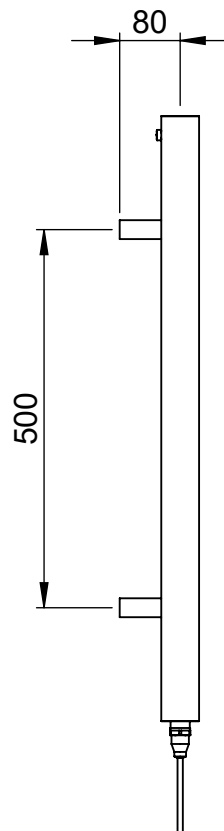

**Contrast
MD079
800x500**

Height: 800
Width: 500
Depth: 105
Weight HO: kg
EO: kg

Tube ϕ : 50sq + 38
Pipe Centres: 50
Elec. element if specified: 300
Output @ 50° C Δ T Watts: 447
BTUs: 1525

All dimensions in millimetres

Manufactured from Mild Steel

Vogue UK Ltd. reserve the right to alter specifications without prior notice.
ALL MEASUREMENTS ARE NOMINAL DIMENSIONS ONLY, AND ARE NOT BINDING.

SCALE 1:10

VOGUE UK
TOWEL WARMERS & RADIATORS

Tube ϕ : 50sq + 38
Pipe Centres: 50
Elec. element if specified: 400
Output @ 50° C Δ T Watts: 628
BTUs: 2144

All dimensions in millimetres

Manufactured from Mild Steel

Vogue UK Ltd. reserve the right to alter specifications without prior notice.
ALL MEASUREMENTS ARE NOMINAL DIMENSIONS ONLY, AND ARE NOT BINDING.

Tube ϕ : 50sq + 38
Pipe Centres: 50
Elec. element if specified: 600
Output @ 50°C Δ T Watts: 770
BTUs: 2629

All dimensions in millimetres

Manufactured from Mild Steel

Vogue UK Ltd. reserve the right to alter specifications without prior notice.
ALL MEASUREMENTS ARE NOMINAL DIMENSIONS ONLY, AND ARE NOT BINDING.