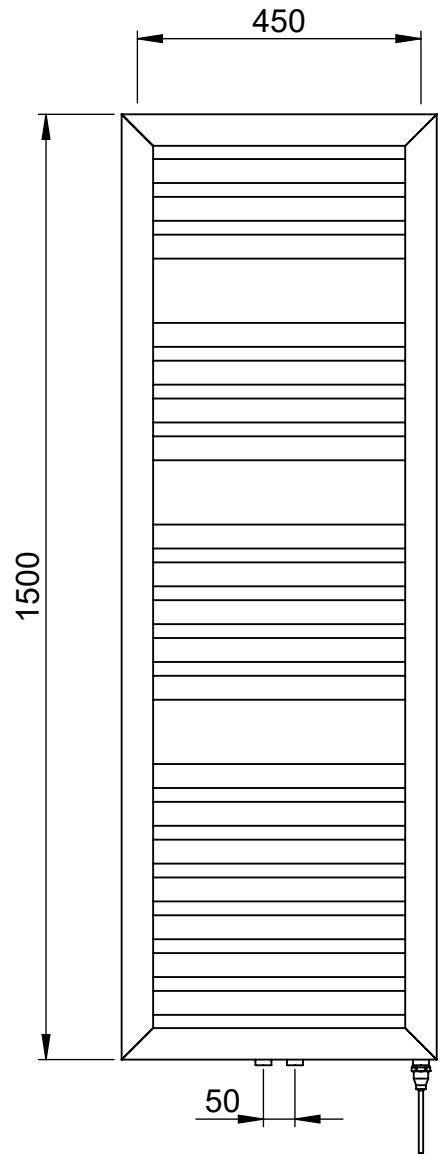

**Contrast
MD079
800x500**

Height: 800
Width: 500
Depth: 105
Weight HO: kg
EO: kg

Tube ϕ : 50sq + 38
Pipe Centres: 50
Elec. element if specified: 300
Output @ 50° C Δ T Watts: 447
BTUs: 1525

All dimensions in millimetres

Tube ϕ : 50sq + 38
Pipe Centres: 50
Elec. element if specified: 400
Output @ 50° C Δ T Watts: 628
BTUs: 2144

All dimensions in millimetres

Manufactured from Mild Steel

Vogue UK Ltd. reserve the right to alter specifications without prior notice.
ALL MEASUREMENTS ARE NOMINAL DIMENSIONS ONLY, AND ARE NOT BINDING.

SCALE 1:10

VOGUE UK
TOWEL WARMERS & RADIATORS

Strawberry Lane, Willenhall
West Midlands WV13 3RS
Tel: 01902 387000 Fax: 01902 387001
e-mail:sales@vogueuk.co.uk www.vogueuk.co.uk

Contrast MD079 1500x500

Height: 1500
Width: 500
Depth: 105
Weight HO: kg
EO: kg

Tube ϕ : 50sq + 38
Pipe Centres: 50
Elec. element if specified: 600
Output @ 50°C Δ T Watts: 770
BTUs: 2629

All dimensions in millimetres

Manufactured from Mild Steel

Vogue UK Ltd. reserve the right to alter specifications without prior notice.
ALL MEASUREMENTS ARE NOMINAL DIMENSIONS ONLY, AND ARE NOT BINDING.