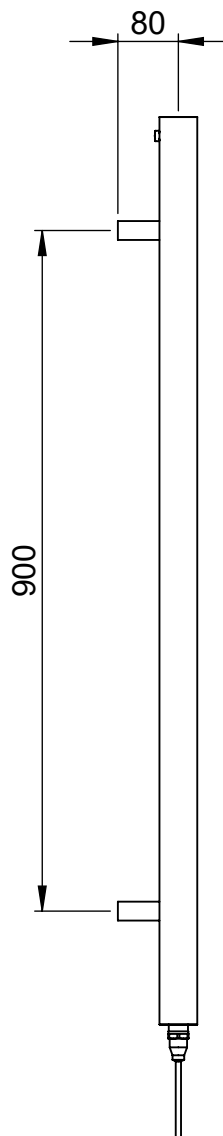

**Contrast
MD079
800x500**

Height: 800
Width: 500
Depth: 105
Weight HO: kg
EO: kg

Tube ϕ : 50sq + 38
Pipe Centres: 50
Elec. element if specified: 300
Output @ 50° C Δ T Watts: 447
BTUs: 1525

All dimensions in millimetres

Manufactured from Mild Steel

Vogue UK Ltd. reserve the right to alter specifications without prior notice.
ALL MEASUREMENTS ARE NOMINAL DIMENSIONS ONLY, AND ARE NOT BINDING.

SCALE 1:10

VOGUE UK
TOWEL WARMERS & RADIATORS

Strawberry Lane, Willenhall
West Midlands WV13 3RS
Tel: 01902 387000 Fax: 01902 387001
e-mail: sales@vogueuk.co.uk www.vogueuk.co.uk

**Contrast
MD079
1200x500**

Height: 1200
Width: 500
Depth: 105
Weight HO: kg
EO: kg

Tube ϕ : 50sq + 38
Pipe Centres: 50
Elec. element if specified: 400
Output @ 50° C Δ T Watts: 628
BTUs: 2144

All dimensions in millimetres

Manufactured from Mild Steel

Vogue UK Ltd. reserve the right to alter specifications without prior notice.
ALL MEASUREMENTS ARE NOMINAL DIMENSIONS ONLY, AND ARE NOT BINDING.