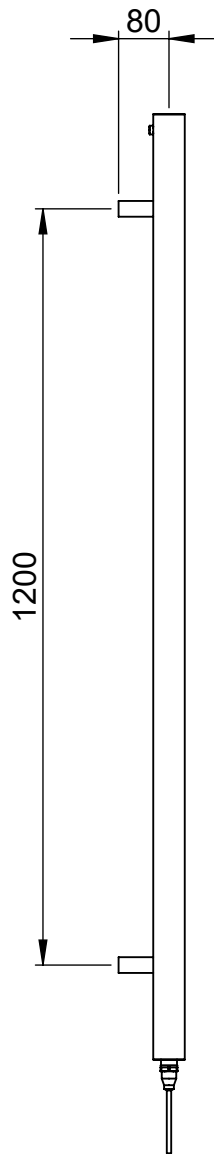

**Contrast
MD079
800x500**

Height: 800
Width: 500
Depth: 105
Weight HO: kg
EO: kg

Tube ϕ : 50sq + 38
Pipe Centres: 50
Elec. element if specified: 300
Output @ 50° C Δ T Watts: 447
BTUs: 1525

All dimensions in millimetres

Strawberry Lane, Willenhall
West Midlands WV13 3RS
Tel: 01902 387000 Fax: 01902 387001
e-mail: sales@vogueuk.co.uk www.vogueuk.co.uk

**Contrast
MD079
1200x500**

Height: 1200
Width: 500
Depth: 105
Weight HO: kg
EO: kg

Tube ϕ : 50sq + 38
Pipe Centres: 50
Elec. element if specified: 400
Output @ 50° C Δ T Watts: 628
BTUs: 2144

All dimensions in millimetres

Manufactured from Mild Steel

Vogue UK Ltd. reserve the right to alter specifications without prior notice.
ALL MEASUREMENTS ARE NOMINAL DIMENSIONS ONLY, AND ARE NOT BINDING.

Tube ϕ : 50sq + 38
Pipe Centres: 50
Elec. element if specified: 600
Output @ 50°C Δ T Watts: 770
BTUs: 2629

All dimensions in millimetres

Manufactured from Mild Steel

Vogue UK Ltd. reserve the right to alter specifications without prior notice.
ALL MEASUREMENTS ARE NOMINAL DIMENSIONS ONLY, AND ARE NOT BINDING.