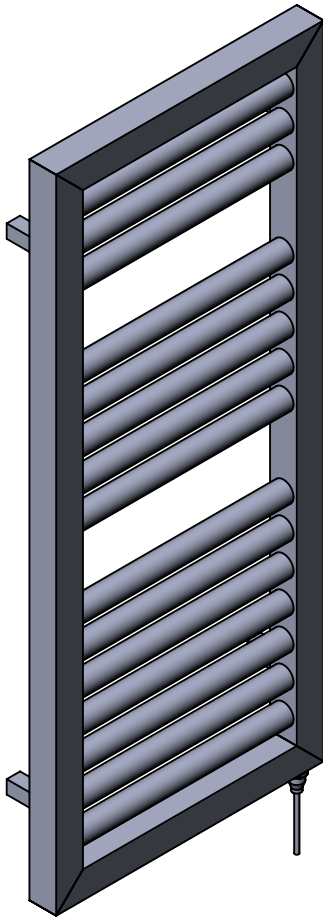

**Contrast
MD079
800x500**

Height: 800
Width: 500
Depth: 105
Weight HO: kg
EO: kg

Tube ϕ : 50sq + 38
Pipe Centres: 50
Elec. element if specified: 300
Output @ 50° C Δ T Watts: 447
BTUs: 1525

All dimensions in millimetres

Strawberry Lane, Willenhall
West Midlands WV13 3RS
Tel: 01902 387000 Fax: 01902 387001
e-mail: sales@vogueuk.co.uk www.vogueuk.co.uk

**Contrast
MD079
1200x500**

Height: 1200
Width: 500
Depth: 105
Weight HO: kg
EO: kg

Tube ϕ : 50sq + 38
Pipe Centres: 50
Elec. element if specified: 400
Output @ 50° C Δ T Watts: 628
BTUs: 2144

All dimensions in millimetres

Manufactured from Mild Steel

Vogue UK Ltd. reserve the right to alter specifications without prior notice.
ALL MEASUREMENTS ARE NOMINAL DIMENSIONS ONLY, AND ARE NOT BINDING.

Tube ϕ : 50sq + 38
Pipe Centres: 50
Elec. element if specified: 600
Output @ 50°C Δ T Watts: 770
BTUs: 2629

All dimensions in millimetres

Manufactured from Mild Steel

Vogue UK Ltd. reserve the right to alter specifications without prior notice.
ALL MEASUREMENTS ARE NOMINAL DIMENSIONS ONLY, AND ARE NOT BINDING.