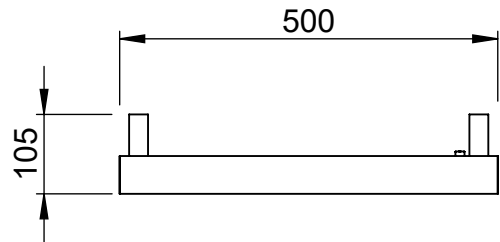

**Contrast
MD079
800x500**

Height: 800
Width: 500
Depth: 105
Weight HO: kg
EO: kg

Tube ϕ : 50sq + 38
Pipe Centres: 50
Elec. element if specified: 300
Output @ 50° C Δ T Watts: 447
BTUs: 1525

All dimensions in millimetres

Strawberry Lane, Willenhall
West Midlands WV13 3RS
Tel: 01902 387000 Fax: 01902 387001
e-mail: sales@vogueuk.co.uk www.vogueuk.co.uk

**Contrast
MD079
1200x500**

Height: 1200
Width: 500
Depth: 105
Weight HO: kg
EO: kg

Tube ϕ : 50sq + 38
Pipe Centres: 50
Elec. element if specified: 400
Output @ 50° C Δ T Watts: 628
BTUs: 2144

All dimensions in millimetres

Manufactured from Mild Steel

Vogue UK Ltd. reserve the right to alter specifications without prior notice.
ALL MEASUREMENTS ARE NOMINAL DIMENSIONS ONLY, AND ARE NOT BINDING.

Tube ϕ : 50sq + 38
Pipe Centres: 50
Elec. element if specified: 600
Output @ 50°C Δ T Watts: 770
BTUs: 2629

All dimensions in millimetres

Manufactured from Mild Steel

Vogue UK Ltd. reserve the right to alter specifications without prior notice.
ALL MEASUREMENTS ARE NOMINAL DIMENSIONS ONLY, AND ARE NOT BINDING.