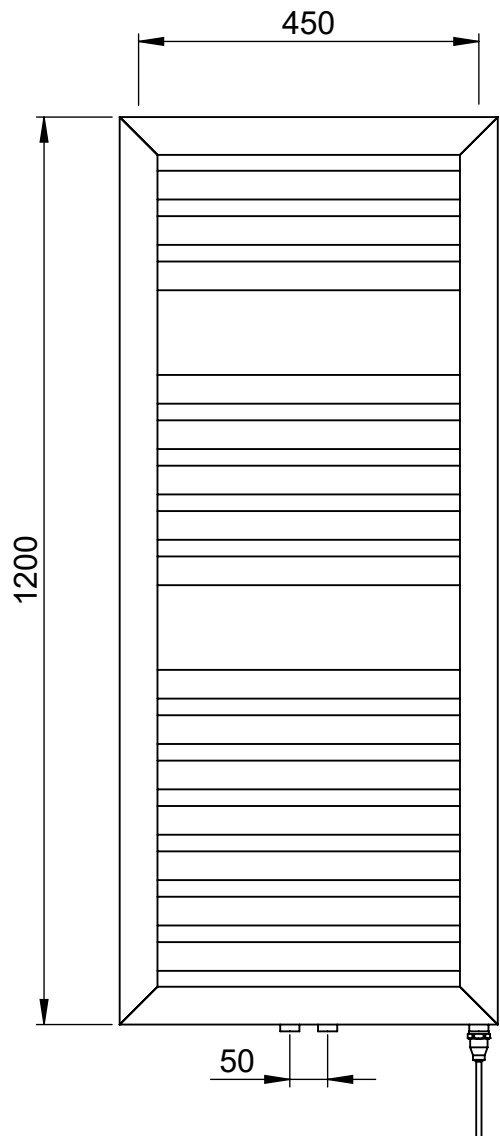

**Contrast
MD079
800x500**

Height: 800
Width: 500
Depth: 105
Weight HO: kg
EO: kg

Tube ϕ : 50sq + 38
Pipe Centres: 50
Elec. element if specified: 300
Output @ 50° C Δ T Watts: 447
BTUs: 1525

All dimensions in millimetres

Strawberry Lane, Willenhall
West Midlands WV13 3RS
Tel: 01902 387000 Fax: 01902 387001
e-mail: sales@vogueuk.co.uk www.vogueuk.co.uk

**Contrast
MD079
1200x500**

Height: 1200
Width: 500
Depth: 105
Weight HO: kg
EO: kg

Tube ϕ : 50sq + 38
Pipe Centres: 50
Elec. element if specified: 400
Output @ 50° C Δ T Watts: 628
BTUs: 2144

All dimensions in millimetres

Manufactured from Mild Steel

Vogue UK Ltd. reserve the right to alter specifications without prior notice.
ALL MEASUREMENTS ARE NOMINAL DIMENSIONS ONLY, AND ARE NOT BINDING.

Tube ϕ : 50sq + 38
Pipe Centres: 50
Elec. element if specified: 600
Output @ 50°C Δ T Watts: 770
BTUs: 2629

All dimensions in millimetres

Manufactured from Mild Steel

Vogue UK Ltd. reserve the right to alter specifications without prior notice.
ALL MEASUREMENTS ARE NOMINAL DIMENSIONS ONLY, AND ARE NOT BINDING.