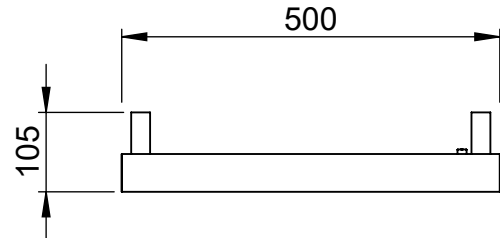

**Contrast
MD079
800x500**

Height: 800
Width: 500
Depth: 105
Weight HO: kg
EO: kg

Tube ϕ : 50sq + 38
Pipe Centres: 50
Elec. element if specified: 300
Output @ 50° C Δ T Watts: 447
BTUs: 1525

All dimensions in millimetres

Manufactured from Mild Steel

Vogue UK Ltd. reserve the right to alter specifications without prior notice.
ALL MEASUREMENTS ARE NOMINAL DIMENSIONS ONLY, AND ARE NOT BINDING.

SCALE 1:10

VOGUE UK
TOWEL WARMERS & RADIATORS

Strawberry Lane, Willenhall
West Midlands WV13 3RS
Tel: 01902 387000 Fax: 01902 387001
e-mail: sales@vogueuk.co.uk www.vogueuk.co.uk