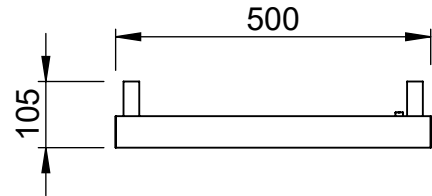

**Contrast
MD079
800x500**

Height: 800
Width: 500
Depth: 105
Weight HO: kg
EO: kg

Tube ϕ : 50sq + 38
Pipe Centres: 50
Elec. element if specified: 300
Output @ 50° C Δ T Watts: 447
BTUs: 1525

All dimensions in millimetres

Tube ϕ : 50sq + 38
Pipe Centres: 50
Elec. element if specified: 400
Output @ 50° C Δ T Watts: 628
BTUs: 2144

All dimensions in millimetres

Manufactured from Mild Steel

Vogue UK Ltd. reserve the right to alter specifications without prior notice.
ALL MEASUREMENTS ARE NOMINAL DIMENSIONS ONLY, AND ARE NOT BINDING.

SCALE 1:10

VOGUE UK
TOWEL WARMERS & RADIATORS

Strawberry Lane, Willenhall
West Midlands WV13 3RS
Tel: 01902 387000 Fax: 01902 387001
e-mail:sales@vogueuk.co.uk www.vogueuk.co.uk

Contrast MD079 1500x500

Height: 1500
Width: 500
Depth: 105
Weight HO: kg
EO: kg

Tube ϕ : 50sq + 38
Pipe Centres: 50
Elec. element if specified: 600
Output @ 50°C Δ T Watts: 770
BTUs: 2629

All dimensions in millimetres

Manufactured from Mild Steel

Vogue UK Ltd. reserve the right to alter specifications without prior notice.
ALL MEASUREMENTS ARE NOMINAL DIMENSIONS ONLY, AND ARE NOT BINDING.