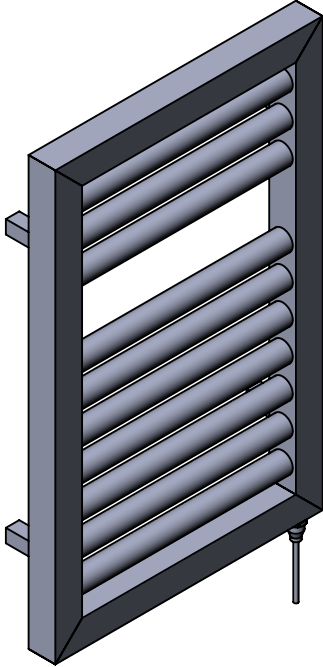

**Contrast
MD079
800x500**

Height: 800
Width: 500
Depth: 105
Weight HO: kg
EO: kg

Tube ϕ : 50sq + 38
Pipe Centres: 50
Elec. element if specified: 300
Output @ 50° C Δ T Watts: 447
BTUs: 1525

All dimensions in millimetres

Manufactured from Mild Steel

Vogue UK Ltd. reserve the right to alter specifications without prior notice.
ALL MEASUREMENTS ARE NOMINAL DIMENSIONS ONLY, AND ARE NOT BINDING.

SCALE 1:10

VOGUE UK
TOWEL WARMERS & RADIATORS

Tube ϕ : 50sq + 38
Pipe Centres: 50
Elec. element if specified: 400
Output @ 50° C Δ T Watts: 628
BTUs: 2144

All dimensions in millimetres

Manufactured from Mild Steel

Vogue UK Ltd. reserve the right to alter specifications without prior notice.
ALL MEASUREMENTS ARE NOMINAL DIMENSIONS ONLY, AND ARE NOT BINDING.

Tube ϕ : 50sq + 38
Pipe Centres: 50
Elec. element if specified: 600
Output @ 50°C Δ T Watts: 770
BTUs: 2629

All dimensions in millimetres

Manufactured from Mild Steel

Vogue UK Ltd. reserve the right to alter specifications without prior notice.
ALL MEASUREMENTS ARE NOMINAL DIMENSIONS ONLY, AND ARE NOT BINDING.