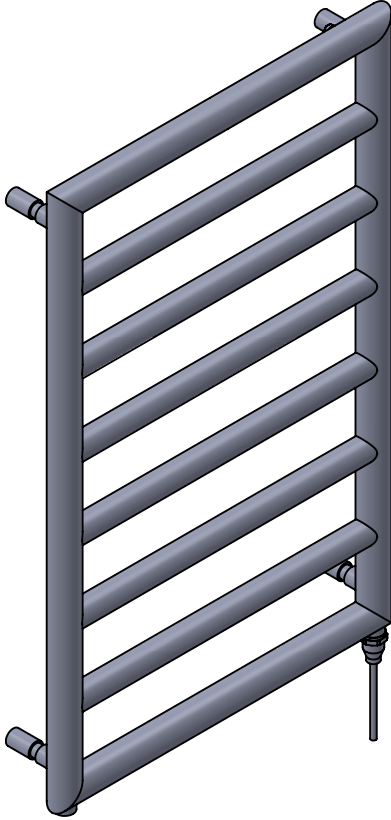

Smooth II CN036 800x400

Height: 800
Width: 400
Depth: 96
Weight HO: 7.7 kg
EO: kg

Tube ϕ : 38 + 32
Pipe Centres: 362
Elec. element if specified: 125
Output @ 50°C Δ T Watts: 206
BTUs: 703

All dimensions in millimetres

SCALE 1:8

VOGUE UK
TOWEL WARMERS & RADIATORS

Strawberry Lane, Willenhall
West Midlands WV13 3RS
Tel: 01902 387000 Fax: 01902 387001
e-mail: sales@vogueuk.co.uk www.vogueuk.co.uk

Smooth II CN036 800x500

Height: 800
Width: 500
Depth: 96
Weight HO: 8.1 kg
EO: kg

Tube ϕ : 38 + 32
Pipe Centres: 462
Elec. element if specified: 150
Output @ 50°C Δ T Watts: 237
BTUs: 809

All dimensions in millimetres

Manufactured from Mild Steel

*Dual energy models require a conversion-tee, consult relevant drawing for details.

Smooth II CN036 1200x400

Height: 1200
Width: 400
Depth: 96
Weight HO: 8.4 kg
EO: kg

Tube ϕ : 38 + 32
Pipe Centres: 362
Elec. element if specified: 200
Output @ 50°C Δ T Watts: 292
BTUs: 996

All dimensions in millimetres