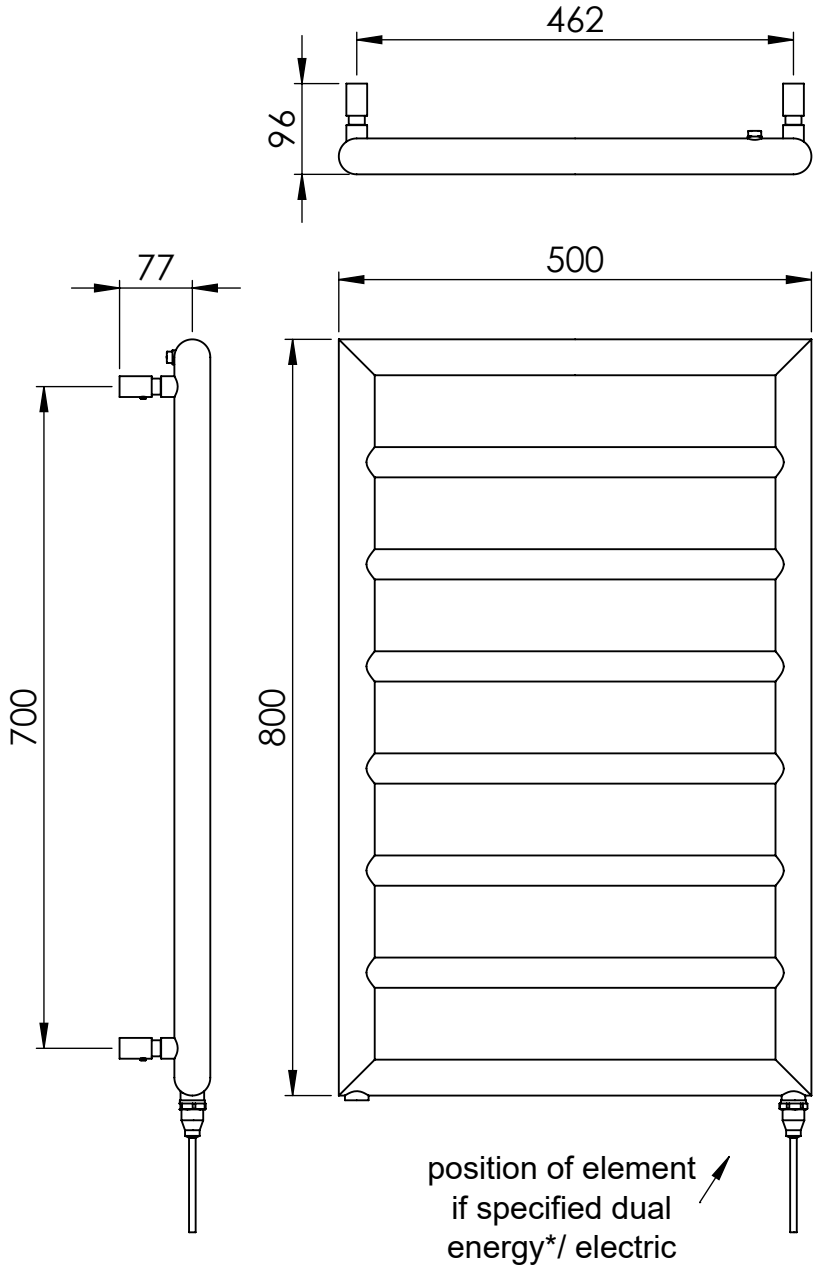

Smooth II CN036 800x400

Height: 800
Width: 400
Depth: 96
Weight HO: 7.7 kg
EO: kg

Tube ϕ : 38 + 32
Pipe Centres: 362
Elec. element if specified: 125
Output @ 50°C Δ T Watts: 206
BTUs: 703

All dimensions in millimetres

SCALE 1:8

VOGUE UK
TOWEL WARMERS & RADIATORS

Strawberry Lane, Willenhall
West Midlands WV13 3RS
Tel: 01902 387000 Fax: 01902 387001
e-mail: sales@vogueuk.co.uk www.vogueuk.co.uk

Smooth II CN036 800x500

Height: 800
Width: 500
Depth: 96
Weight HO: 8.1 kg
EO: kg

Tube ϕ : 38 + 32
Pipe Centres: 462
Elec. element if specified: 150
Output @ 50°C Δ T Watts: 237
BTUs: 809

All dimensions in millimetres

Manufactured from Mild Steel

*Dual energy models require a conversion-tee, consult relevant drawing for details.

Smooth II CN036 1200x400

Height: 1200
Width: 400
Depth: 96
Weight HO: 8.4 kg
EO: kg

Tube ϕ : 38 + 32
Pipe Centres: 362
Elec. element if specified: 200
Output @ 50°C Δ T Watts: 292
BTUs: 996

All dimensions in millimetres