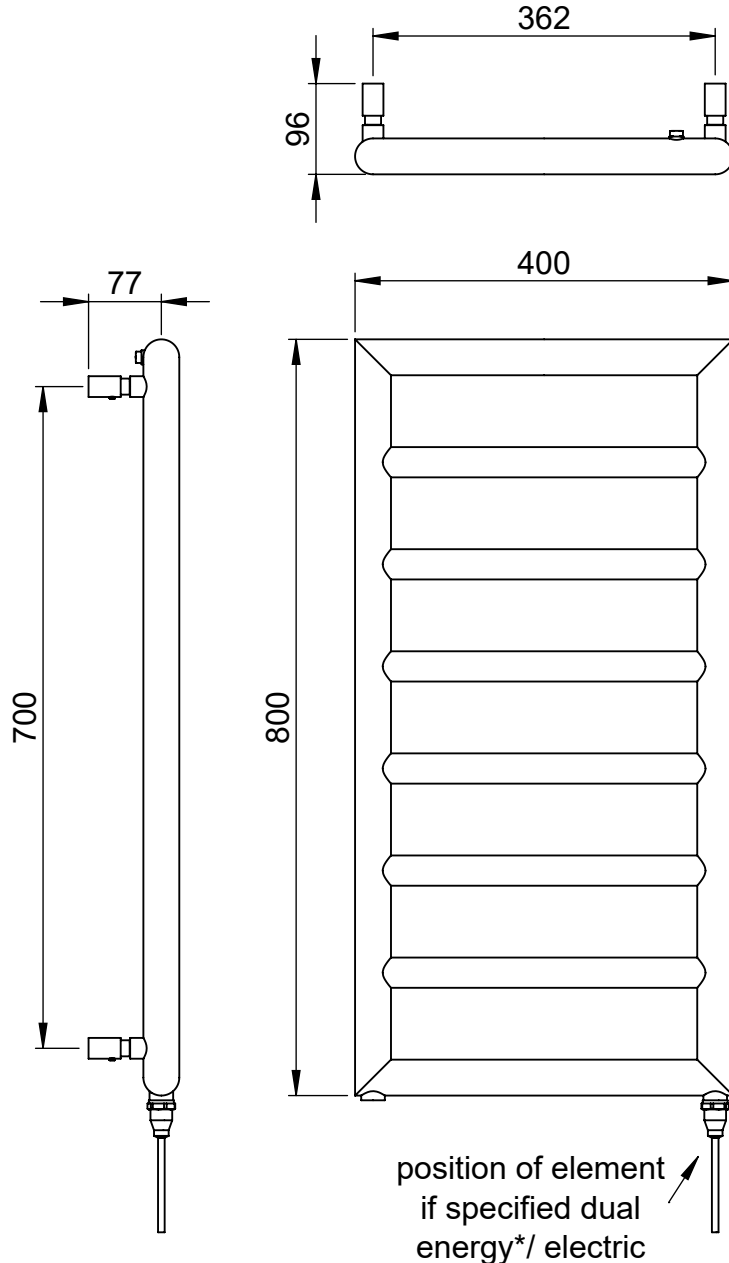

Smooth II CN036 800x400

Height: 800
Width: 400
Depth: 96
Weight HO: 7.7 kg
EO: kg

Tube ϕ : 38 + 32
Pipe Centres: 362
Elec. element if specified: 125
Output @ 50°C Δ T Watts: 206
BTUs: 703

All dimensions in millimetres

Manufactured from Mild Steel

*Dual energy models require a conversion-tee, consult relevant drawing for details.

Vogue UK Ltd. reserve the right to alter specifications without prior notice.
ALL MEASUREMENTS ARE NOMINAL DIMENSIONS ONLY, AND ARE NOT BINDING.

SCALE 1:8

VOGUE UK
TOWEL WARMERS & RADIATORS

Strawberry Lane, Willenhall
West Midlands WV13 3RS
Tel: 01902 387000 Fax: 01902 387001
e-mail: sales@vogueuk.co.uk www.vogueuk.co.uk