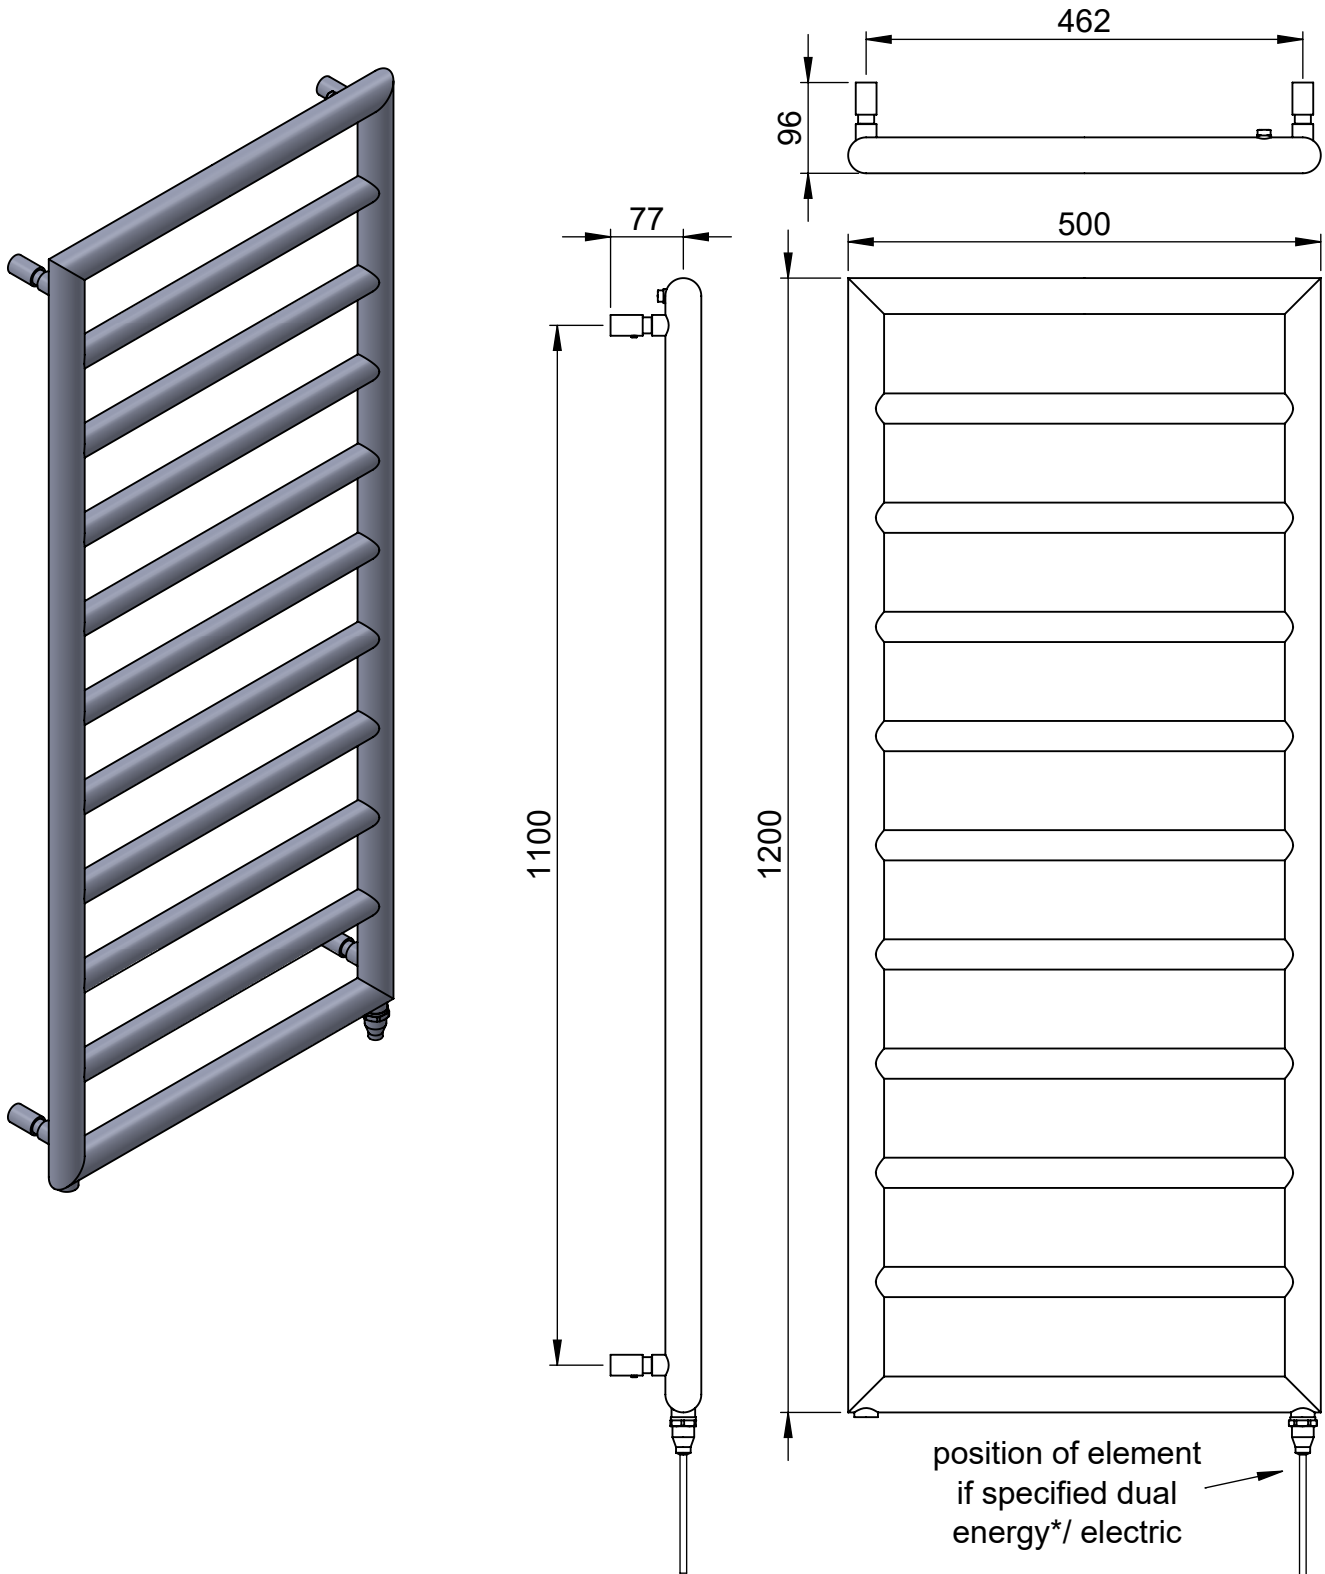

Smooth II CN036 1200x400

Height: 1200
Width: 400
Depth: 96
Weight HO: 8.4 kg
EO: kg

Tube ϕ : 38 + 32
Pipe Centres: 362
Elec. element if specified: 200
Output @ 50°C Δ T Watts: 292
BTUs: 996

All dimensions in millimetres

SCALE 1:8

VOGUE UK
TOWEL WARMERS & RADIATORS

Strawberry Lane, Willenhall
West Midlands WV13 3RS
Tel: 01902 387000 Fax: 01902 387001
e-mail: sales@vogueuk.co.uk www.vogueuk.co.uk

Smooth II CN036 1200x500

Height: 1200
Width: 500
Depth: 96
Weight HO: 9.45 kg
EO: kg

Tube ϕ : 38 + 32
Pipe Centres: 462
Elec. element if specified: 200
Output @ 50°C Δ T Watts: 335
BTUs: 1143

All dimensions in millimetres

Manufactured from Mild Steel

*Dual energy models require a conversion-tee, consult relevant drawing for details.