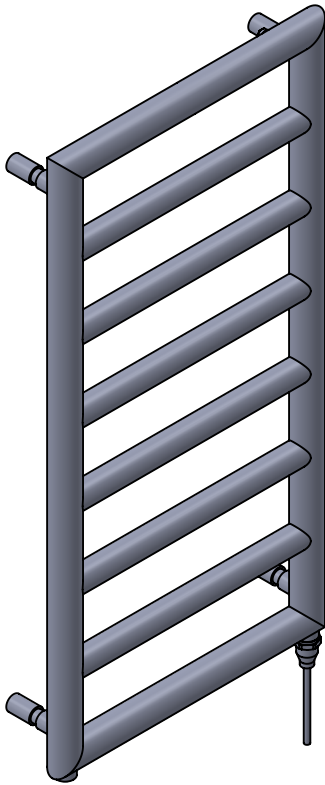

Smooth II CN036 800x400

Height: 800
Width: 400
Depth: 96
Weight HO: 7.7 kg
EO: kg

Tube ϕ : 38 + 32
Pipe Centres: 362
Elec. element if specified: 125
Output @ 50°C Δ T Watts: 206
BTUs: 703

All dimensions in millimetres

Manufactured from Mild Steel

*Dual energy models require a conversion-tee, consult relevant drawing for details.

Vogue UK Ltd. reserve the right to alter specifications without prior notice.
ALL MEASUREMENTS ARE NOMINAL DIMENSIONS ONLY, AND ARE NOT BINDING.

SCALE 1:8

VOGUE UK
TOWEL WARMERS & RADIATORS

Strawberry Lane, Willenhall
West Midlands WV13 3RS
Tel: 01902 387000 Fax: 01902 387001
e-mail: sales@vogueuk.co.uk www.vogueuk.co.uk

Smooth II CN036 800x500

Height: 800
Width: 500
Depth: 96
Weight HO: 8.1 kg
EO: kg

Tube ϕ : 38 + 32
Pipe Centres: 462
Elec. element if specified: 150
Output @ 50°C Δ T Watts: 237
BTUs: 809

All dimensions in millimetres

Manufactured from Mild Steel

*Dual energy models require a conversion-tee, consult relevant drawing for details.