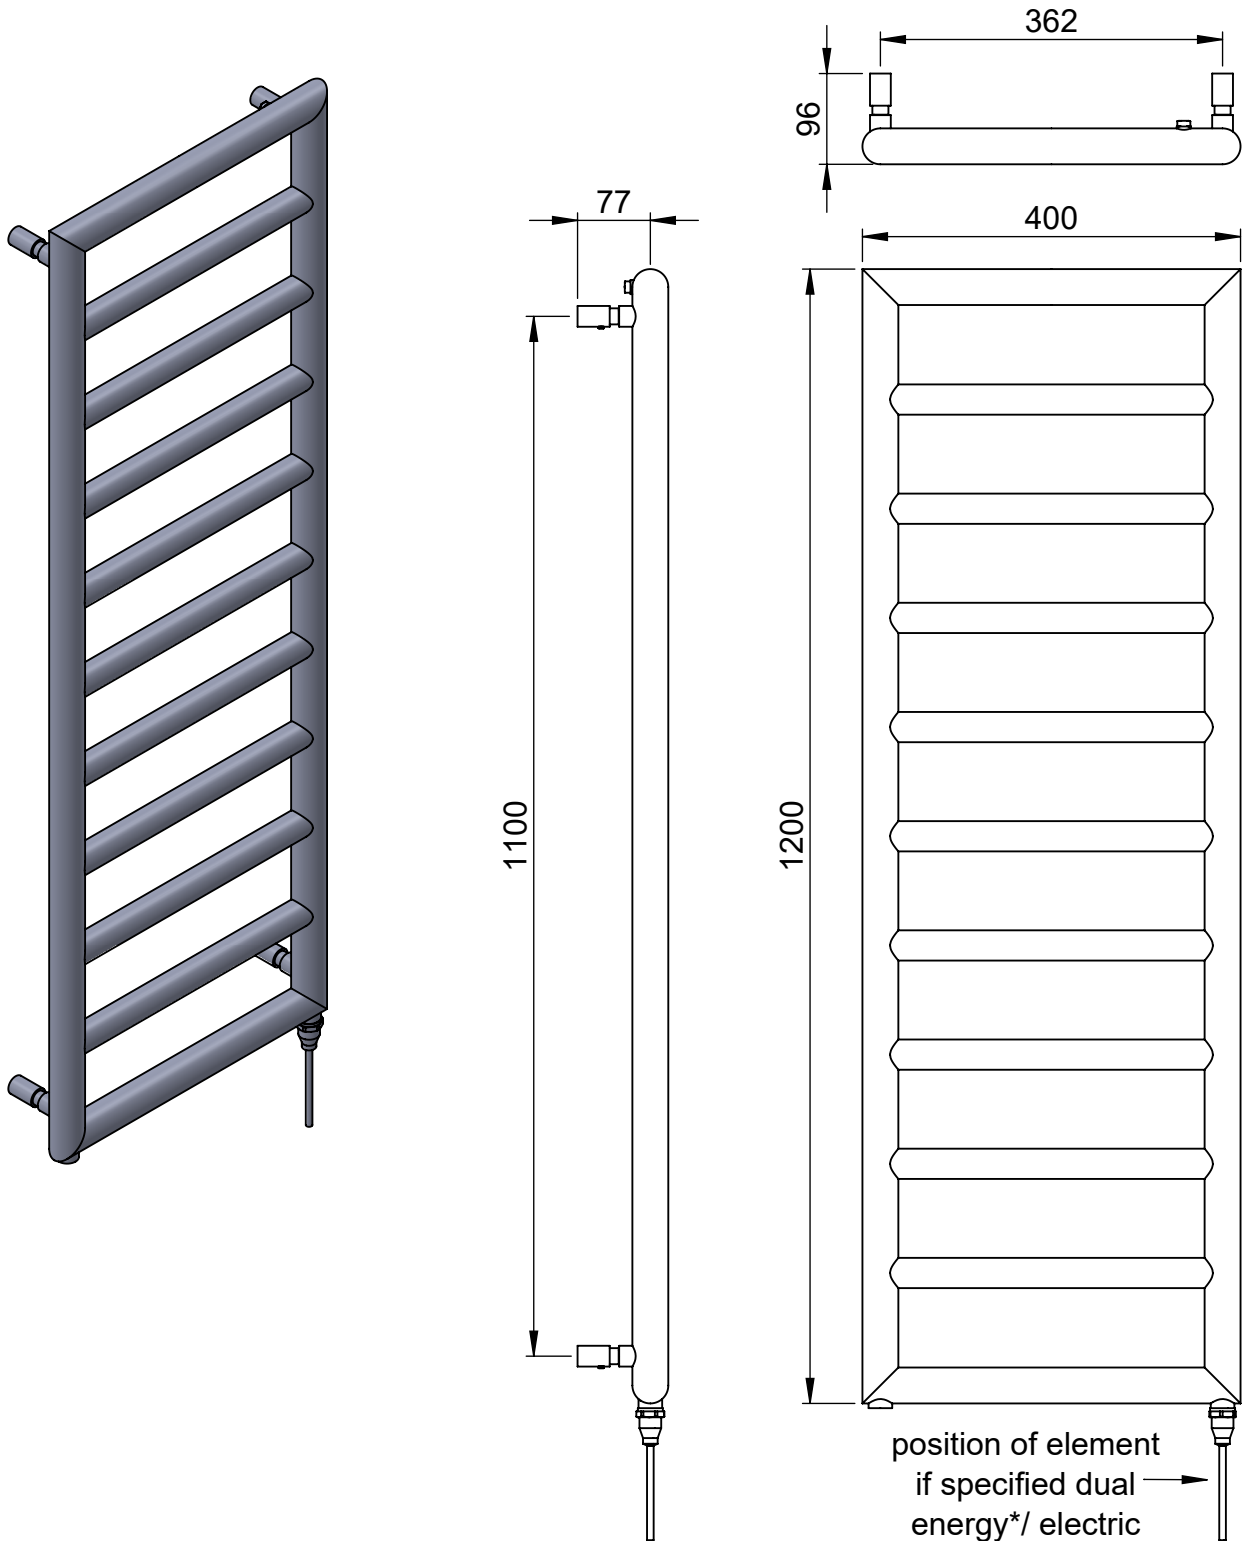

Smooth II CN036 1200x400

Height: 1200
Width: 400
Depth: 96
Weight HO: 8.4 kg
EO: kg

Tube ϕ : 38 + 32
Pipe Centres: 362
Elec. element if specified: 200
Output @ 50°C Δ T Watts: 292
BTUs: 996

All dimensions in millimetres

Manufactured from Mild Steel

*Dual energy models require a conversion-tee, consult relevant drawing for details.

Vogue UK Ltd. reserve the right to alter specifications without prior notice.
ALL MEASUREMENTS ARE NOMINAL DIMENSIONS ONLY, AND ARE NOT BINDING.

SCALE 1:8

VOGUE UK
TOWEL WARMERS & RADIATORS

Strawberry Lane, Willenhall
West Midlands WV13 3RS
Tel: 01902 387000 Fax: 01902 387001
e-mail: sales@vogueuk.co.uk www.vogueuk.co.uk