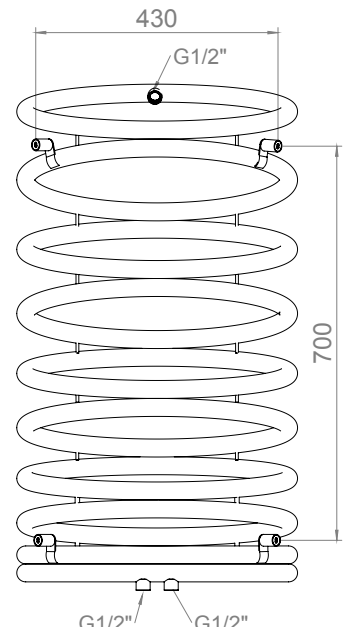

INSTALLATION ACCESSORIES:

All Dimension are in mm
Max.Working Pressure = 10 Bar
Max.Working Temperature=95° C
Inlet / Outlet : 1/2" BSP

Technical specifications are subject to change without prior notice.

HELIO - HEL095

INS-VS1

ALL MEASUREMENTS ARE IN MILLIMETRES

MANUFACTURED FROM STAINLESS STEEL

Top View

Front View

Side View

Back View

HELIO - HEL125

INS-VS1

ALL MEASUREMENTS ARE IN MILLIMETRES

MANUFACTURED FROM STAINLESS STEEL

Top View

Front View

Side View

Back View