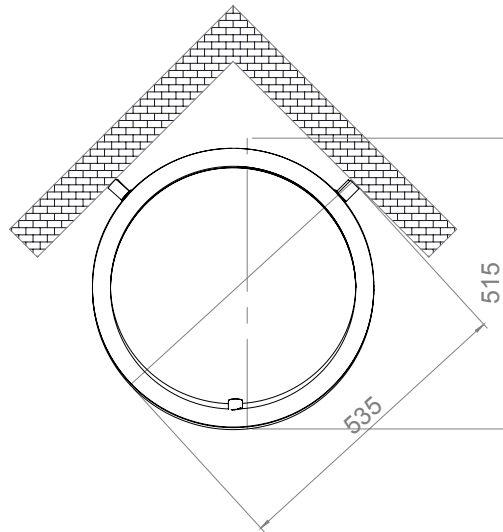

HELIO - HEL065

INS-VS1

ALL MEASUREMENTS ARE IN MILLIMETRES

MANUFACTURED FROM STAINLESS STEEL

Top View

Front View

Side View

Back View

INSTALLATION ACCESSORIES:

All Dimension are in mm
Max.Working Pressure = 10 Bar
Max.Working Temperature=95° C
Inlet / Outlet : 1/2" BSP

Technical specifications are subject to change without prior notice.

HELIO - HEL095

INS-VS1

ALL MEASUREMENTS ARE IN MILLIMETRES

MANUFACTURED FROM STAINLESS STEEL

Top View

Front View

Side View

Back View

HELIO - HEL125

INS-VS1

ALL MEASUREMENTS ARE IN MILLIMETRES

MANUFACTURED FROM STAINLESS STEEL

Top View

Front View

Side View

Back View