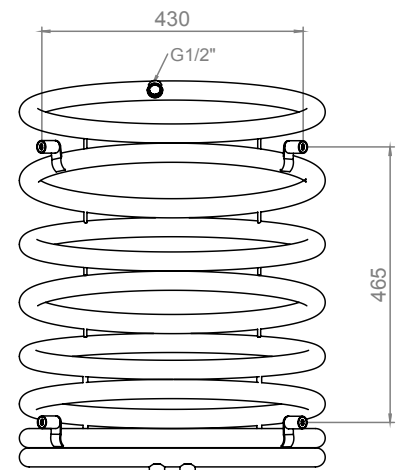

HELIO - HEL065

INS-VS1

ALL MEASUREMENTS ARE IN MILLIMETRES

MANUFACTURED FROM STAINLESS STEEL

Top View

Front View

Side View

Back View

INSTALLATION ACCESSORIES:

All Dimension are in mm
Max.Working Pressure = 10 Bar
Max.Working Temperature=95° C
Inlet / Outlet : 1/2" BSP

Technical specifications are subject to change without prior notice.

HELIO - HEL095

INS-VS1

ALL MEASUREMENTS ARE IN MILLIMETRES

MANUFACTURED FROM STAINLESS STEEL

Top View

Front View

Side View

Back View

HELIO - HEL125

INS-VS1

ALL MEASUREMENTS ARE IN MILLIMETRES

MANUFACTURED FROM STAINLESS STEEL

Top View

Front View

Side View

Back View