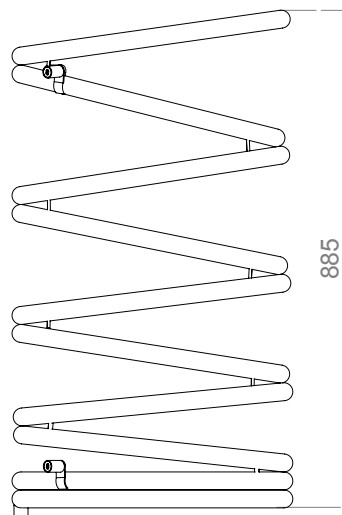

HELIO - HEL065

INS-VS1

ALL MEASUREMENTS ARE IN MILLIMETRES

MANUFACTURED FROM STAINLESS STEEL

Top View

Front View

Side View

Back View

HELIO - HEL095

INS-VS1

ALL MEASUREMENTS ARE IN MILLIMETRES

MANUFACTURED FROM STAINLESS STEEL

Top View

Front View

Side View

Back View

INSTALLATION ACCESSORIES:

All Dimension are in mm
Max.Working Pressure = 10 Bar
Max.Working Temperature=95° C
Inlet / Outlet : 1/2" BSP

Technical specifications are subject to change without prior notice.

HELIO - HEL125

INS-VS1

ALL MEASUREMENTS ARE IN MILLIMETRES

MANUFACTURED FROM STAINLESS STEEL

Top View

Front View

Side View

Back View