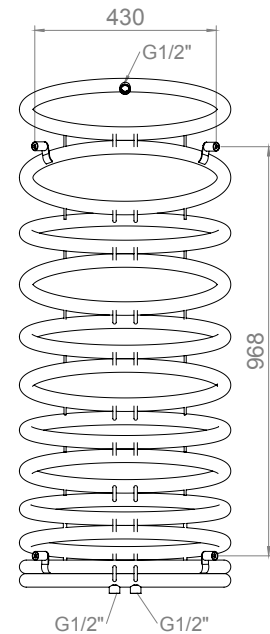

INSTALLATION ACCESSORIES:

All Dimension are in mm
Max.Working Pressure = 10 Bar
Max.Working Temperature=95° C
Inlet / Outlet : 1/2" BSP

Technical specifications are subject to change without prior notice.

HELIO - HEL125

INS-VS1

ALL MEASUREMENTS ARE IN MILLIMETRES

MANUFACTURED FROM STAINLESS STEEL

Top View

Front View

Side View

Back View

INSTALLATION ACCESSORIES:

AIRVENT

All Dimension are in mm
Max.Working Pressure = 10 Bar
Max.Working Temperature=95° C
Inlet / Outlet : 1/2" BSP

Technical specifications are subject to change without prior notice.