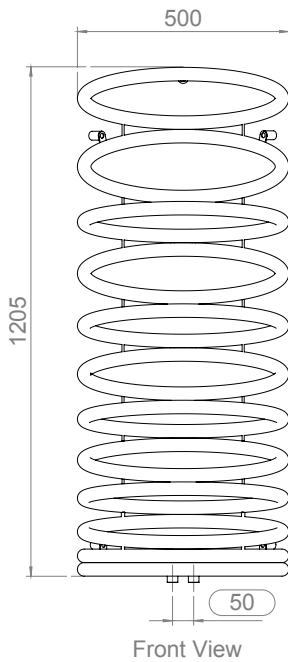

INSTALLATION ACCESSORIES:

All Dimension are in mm
Max.Working Pressure = 10 Bar
Max.Working Temperature=95° C
Inlet / Outlet : 1/2" BSP

Technical specifications are subject to change without prior notice.

HELIO - HEL125

INS-VS1

ALL MEASUREMENTS ARE IN MILLIMETRES

MANUFACTURED FROM STAINLESS STEEL

Top View

Front View

Side View

Back View

INSTALLATION ACCESSORIES:

AIRVENT

All Dimension are in mm
Max.Working Pressure = 10 Bar
Max.Working Temperature=95° C
Inlet / Outlet : 1/2" BSP

Technical specifications are subject to change without prior notice.