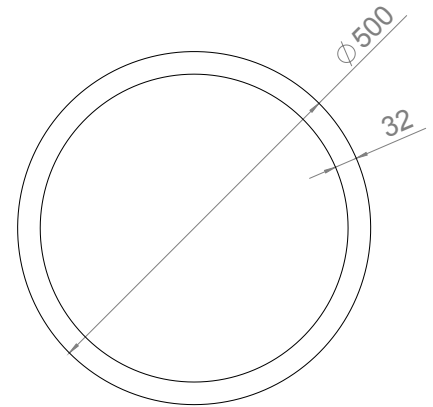

HELIO - HEL065

INS-VS1

ALL MEASUREMENTS ARE IN MILLIMETRES

MANUFACTURED FROM STAINLESS STEEL

Top View

Front View

Side View

Back View

HELIO - HEL095

INS-VS1

ALL MEASUREMENTS ARE IN MILLIMETRES

MANUFACTURED FROM STAINLESS STEEL

Top View

Front View

Side View

Back View

HELIO - HEL125

INS-VS1

ALL MEASUREMENTS ARE IN MILLIMETRES

MANUFACTURED FROM STAINLESS STEEL

Top View

Front View

Side View

Back View