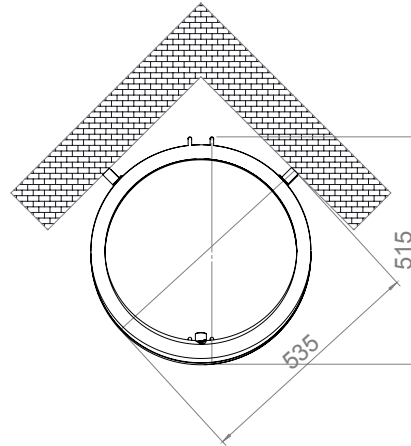

HELIO - HEL095

INS-VS1

ALL MEASUREMENTS ARE IN MILLIMETRES

MANUFACTURED FROM STAINLESS STEEL

Top View

Front View

Side View

Back View

INSTALLATION ACCESSORIES:

All Dimension are in mm
Max.Working Pressure = 10 Bar
Max.Working Temperature=95° C
Inlet / Outlet : 1/2" BSP

Technical specifications are subject to change without prior notice.

HELIO - HEL125

INS-VS1

ALL MEASUREMENTS ARE IN MILLIMETRES

MANUFACTURED FROM STAINLESS STEEL

Top View

Front View

Side View

Back View

INSTALLATION ACCESSORIES:

AIRVENT

All Dimension are in mm
Max.Working Pressure = 10 Bar
Max.Working Temperature=95° C
Inlet / Outlet : 1/2" BSP

Technical specifications are subject to change without prior notice.