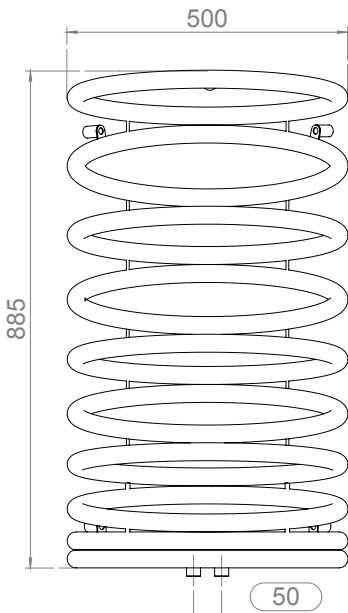

INSTALLATION ACCESSORIES:

All Dimension are in mm
Max.Working Pressure = 10 Bar
Max.Working Temperature=95° C
Inlet / Outlet : 1/2" BSP

Technical specifications are subject to change without prior notice.

HELIO - HEL095

INS-VS1

ALL MEASUREMENTS ARE IN MILLIMETRES

MANUFACTURED FROM STAINLESS STEEL

Top View

Front View

Side View

Back View

HELIO - HEL125

INS-VS1

ALL MEASUREMENTS ARE IN MILLIMETRES

MANUFACTURED FROM STAINLESS STEEL

Top View

Front View

Side View

Back View