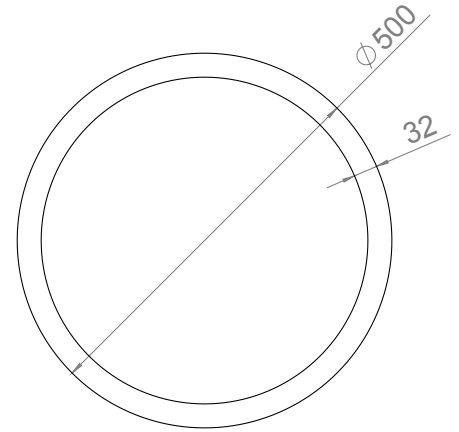

HELIO - HEL065

INS-VS1

ALL MEASUREMENTS ARE IN MILLIMETRES

MANUFACTURED FROM STAINLESS STEEL

Top View

Front View

Side View

Back View

HELIO - HEL095

INS-VS1

ALL MEASUREMENTS ARE IN MILLIMETRES

MANUFACTURED FROM STAINLESS STEEL

Top View

Front View

Side View

Back View

HELIO - HEL125

INS-VS1

ALL MEASUREMENTS ARE IN MILLIMETRES

MANUFACTURED FROM STAINLESS STEEL

Top View

Front View

Side View

Back View