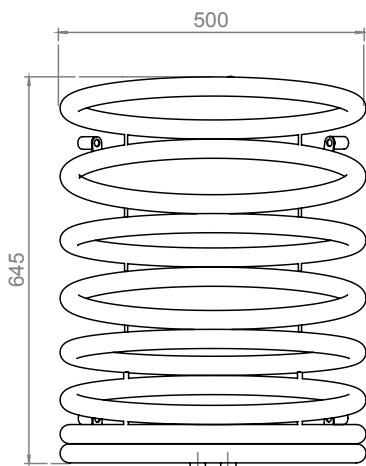

HELIO - HEL065

INS-VS1

ALL MEASUREMENTS ARE IN MILLIMETRES

MANUFACTURED FROM STAINLESS STEEL

Top View

Front View

Side View

Back View

INSTALLATION ACCESSORIES:

All Dimension are in mm
Max.Working Pressure = 10 Bar
Max.Working Temperature=95° C
Inlet / Outlet : 1/2" BSP

Technical specifications are subject to change without prior notice.

HELIO - HEL095

INS-VS1

ALL MEASUREMENTS ARE IN MILLIMETRES

MANUFACTURED FROM STAINLESS STEEL

Top View

Front View

Side View

Back View

HELIO - HEL125

INS-VS1

ALL MEASUREMENTS ARE IN MILLIMETRES

MANUFACTURED FROM STAINLESS STEEL

Top View

Front View

Side View

Back View