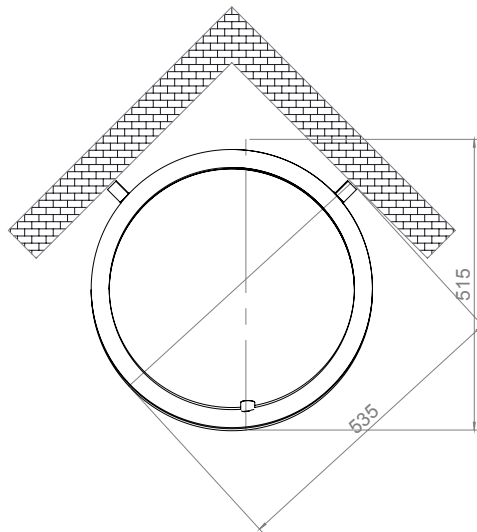

HELIO - HEL065

INS-VS1

ALL MEASUREMENTS ARE IN MILLIMETRES

MANUFACTURED FROM STAINLESS STEEL

Top View

Front View

Side View

Back View

INSTALLATION ACCESSORIES:

All Dimension are in mm
Max.Working Pressure = 10 Bar
Max.Working Temperature=95° C
Inlet / Outlet : 1/2" BSP

Technical specifications are subject to change without prior notice.

HELIO - HEL095

INS-VS1

ALL MEASUREMENTS ARE IN MILLIMETRES

MANUFACTURED FROM STAINLESS STEEL

Top View

Front View

Side View

Back View

HELIO - HEL125

INS-VS1

ALL MEASUREMENTS ARE IN MILLIMETRES

MANUFACTURED FROM STAINLESS STEEL

Top View

Front View

Side View

Back View