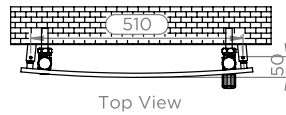

# SIESTA - SIE514-21

INS-VS1

ALL MEASUREMENTS ARE IN MILLIMETRES

MANUFACTURED FROM STAINLESS STEEL

Installation Accesories:

Fitting Position:

All Dimension are in mm  
 Max.Working Pressure = 10 Bar  
 Max.Working Temperature=95° C  
 Inlet / Outlet : 1/2" BSP

# SIESTA - SIE520-29

INS-VS1

ALL MEASUREMENTS ARE IN MILLIMETRES

MANUFACTURED FROM STAINLESS STEEL

Installation Accesories:

Fitting Position:

All Dimension are in mm  
 Max.Working Pressure = 10 Bar  
 Max.Working Temperature=95° C  
 Inlet / Outlet : 1/2" BSP