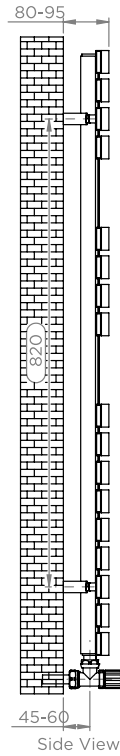

# SIESTA - SIE510-17

INS-VS1

ALL MEASUREMENTS ARE IN MILLIMETRES

MANUFACTURED FROM STAINLESS STEEL

### Installation Accessories:

### Fitting Position:

All Dimension are in mm  
 Max. Working Pressure = 10 Bar  
 Max. Working Temperature = 95° C  
 Inlet / Outlet : 1/2" BSP

Technical specifications are subject to change without prior notice.

# SIESTA - SIE514-21

INS-VS1

ALL MEASUREMENTS ARE IN MILLIMETRES

MANUFACTURED FROM STAINLESS STEEL

Installation Accesories:

Fitting Position:

All Dimension are in mm  
 Max.Working Pressure = 10 Bar  
 Max.Working Temperature=95° C  
 Inlet / Outlet : 1/2" BSP