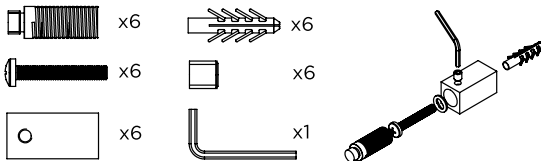

# SIESTA - SIE520-29

INS-VS1

ALL MEASUREMENTS ARE IN MILLIMETRES

MANUFACTURED FROM STAINLESS STEEL

Installation Accesories:

Fitting Position:

All Dimension are in mm  
 Max.Working Pressure = 10 Bar  
 Max.Working Temperature=95° C  
 Inlet / Outlet : 1/2" BSP