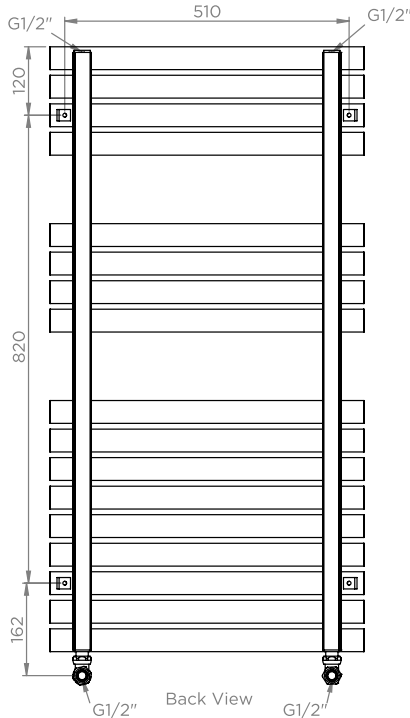

# SIESTA - SIE510-17

INS-VS1

ALL MEASUREMENTS ARE IN MILLIMETRES

MANUFACTURED FROM STAINLESS STEEL

### Fitting Position:

All Dimension are in mm  
 Max. Working Pressure = 10 Bar  
 Max. Working Temperature = 95° C  
 Inlet / Outlet : 1/2" BSP

Technical specifications are subject to change without prior notice.

# SIESTA - SIE514-21

INS-VS1

ALL MEASUREMENTS ARE IN MILLIMETRES

MANUFACTURED FROM STAINLESS STEEL

Installation Accesories:

Fitting Position:

All Dimension are in mm  
 Max.Working Pressure = 10 Bar  
 Max.Working Temperature=95° C  
 Inlet / Outlet : 1/2" BSP

# SIESTA - SIE520-29

INS-VS1

ALL MEASUREMENTS ARE IN MILLIMETRES

MANUFACTURED FROM STAINLESS STEEL

Installation Accesories:

Fitting Position:

All Dimension are in mm  
 Max.Working Pressure = 10 Bar  
 Max.Working Temperature=95° C  
 Inlet / Outlet : 1/2" BSP