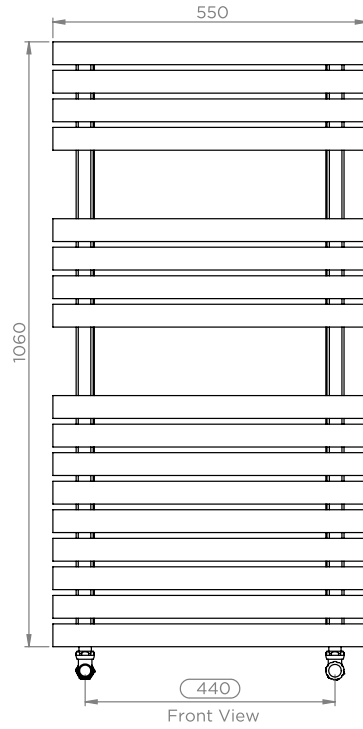

# SIESTA - SIE510-17

INS-VS1

ALL MEASUREMENTS ARE IN MILLIMETRES

MANUFACTURED FROM STAINLESS STEEL

### Fitting Position:

All Dimension are in mm  
 Max. Working Pressure = 10 Bar  
 Max. Working Temperature = 95° C  
 Inlet / Outlet : 1/2" BSP

Technical specifications are subject to change without prior notice.

# SIESTA - SIE514-21

INS-VS1

ALL MEASUREMENTS ARE IN MILLIMETRES

MANUFACTURED FROM STAINLESS STEEL

Installation Accesories:

Fitting Position:

All Dimension are in mm  
 Max.Working Pressure = 10 Bar  
 Max.Working Temperature=95° C  
 Inlet / Outlet : 1/2" BSP

# SIESTA - SIE520-29

INS-VS1

ALL MEASUREMENTS ARE IN MILLIMETRES

MANUFACTURED FROM STAINLESS STEEL

Installation Accesories:

Fitting Position:

All Dimension are in mm  
 Max.Working Pressure = 10 Bar  
 Max.Working Temperature=95° C  
 Inlet / Outlet : 1/2" BSP