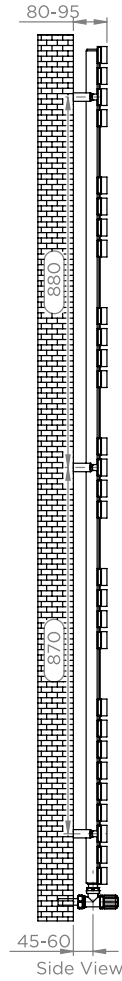

SIESTA - SIE520-29

INS-VS1

ALL MEASUREMENTS ARE IN MILLIMETRES

MANUFACTURED FROM STAINLESS STEEL