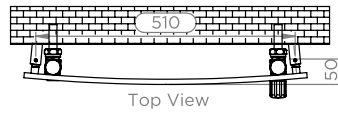

### Fitting Position:

All Dimension are in mm  
 Max. Working Pressure = 10 Bar  
 Max. Working Temperature = 95° C  
 Inlet / Outlet : 1/2" BSP

Technical specifications are subject to change without prior notice.

# SIESTA - SIE514-21

INS-VS1

ALL MEASUREMENTS ARE IN MILLIMETRES

MANUFACTURED FROM STAINLESS STEEL

Installation Accesories:

Fitting Position:

All Dimension are in mm  
 Max.Working Pressure = 10 Bar  
 Max.Working Temperature=95° C  
 Inlet / Outlet : 1/2" BSP

# SIESTA - SIE520-29

INS-VS1

ALL MEASUREMENTS ARE IN MILLIMETRES

MANUFACTURED FROM STAINLESS STEEL

Installation Accesories:

Fitting Position:

All Dimension are in mm  
 Max.Working Pressure = 10 Bar  
 Max.Working Temperature=95° C  
 Inlet / Outlet : 1/2" BSP