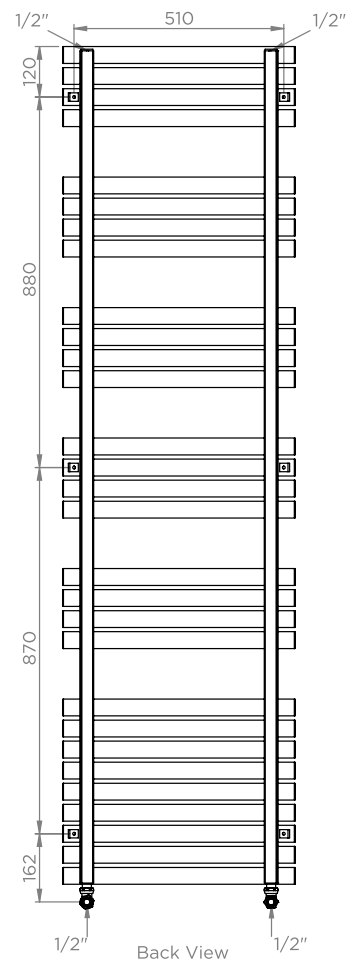

### Fitting Position:

All Dimension are in mm  
 Max. Working Pressure = 10 Bar  
 Max. Working Temperature = 95° C  
 Inlet / Outlet : 1/2" BSP

Technical specifications are subject to change without prior notice.

# SIESTA - SIE514-21

INS-VS1

ALL MEASUREMENTS ARE IN MILLIMETRES

MANUFACTURED FROM STAINLESS STEEL

Installation Accesories:

Fitting Position:

All Dimension are in mm  
 Max.Working Pressure = 10 Bar  
 Max.Working Temperature=95° C  
 Inlet / Outlet : 1/2" BSP

# SIESTA - SIE520-29

INS-VS1

ALL MEASUREMENTS ARE IN MILLIMETRES

MANUFACTURED FROM STAINLESS STEEL

Installation Accesories:

Fitting Position:

All Dimension are in mm  
 Max.Working Pressure = 10 Bar  
 Max.Working Temperature=95° C  
 Inlet / Outlet : 1/2" BSP