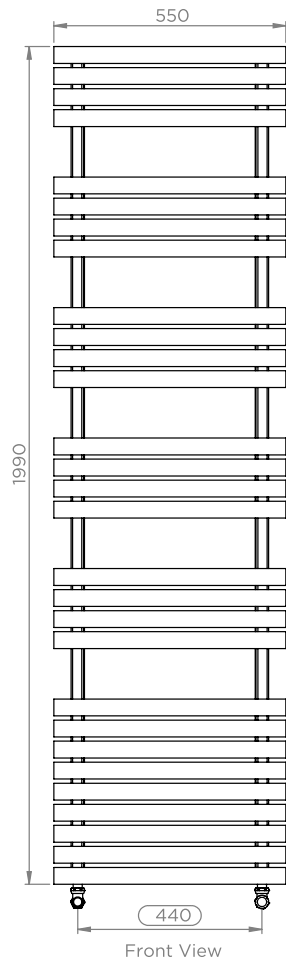

### Fitting Position:

All Dimension are in mm  
 Max. Working Pressure = 10 Bar  
 Max. Working Temperature = 95° C  
 Inlet / Outlet : 1/2" BSP

Technical specifications are subject to change without prior notice.

# SIESTA - SIE514-21

INS-VS1

ALL MEASUREMENTS ARE IN MILLIMETRES

MANUFACTURED FROM STAINLESS STEEL

Installation Accesories:

Fitting Position:

All Dimension are in mm  
 Max.Working Pressure = 10 Bar  
 Max.Working Temperature=95° C  
 Inlet / Outlet : 1/2" BSP

# SIESTA - SIE520-29

INS-VS1

ALL MEASUREMENTS ARE IN MILLIMETRES

MANUFACTURED FROM STAINLESS STEEL

Installation Accesories:

Fitting Position:

All Dimension are in mm  
 Max.Working Pressure = 10 Bar  
 Max.Working Temperature=95° C  
 Inlet / Outlet : 1/2" BSP