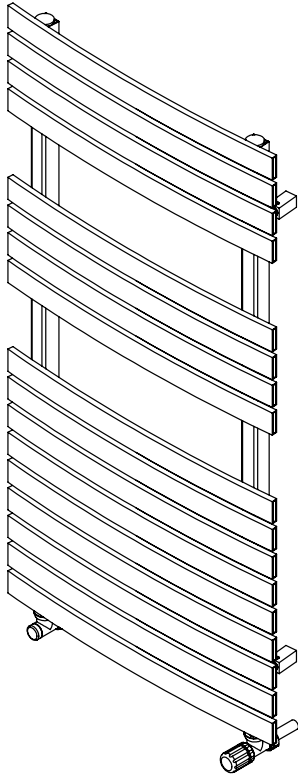

# SIESTA - SIE510-17

INS-VS1

ALL MEASUREMENTS ARE IN MILLIMETRES

MANUFACTURED FROM STAINLESS STEEL

### Fitting Position:

All Dimension are in mm  
 Max. Working Pressure = 10 Bar  
 Max. Working Temperature = 95° C  
 Inlet / Outlet : 1/2" BSP

Technical specifications are subject to change without prior notice.

# SIESTA - SIE514-21

INS-VS1

ALL MEASUREMENTS ARE IN MILLIMETRES

MANUFACTURED FROM STAINLESS STEEL

Installation Accesories:

Fitting Position:

All Dimension are in mm  
 Max.Working Pressure = 10 Bar  
 Max.Working Temperature=95° C  
 Inlet / Outlet : 1/2" BSP