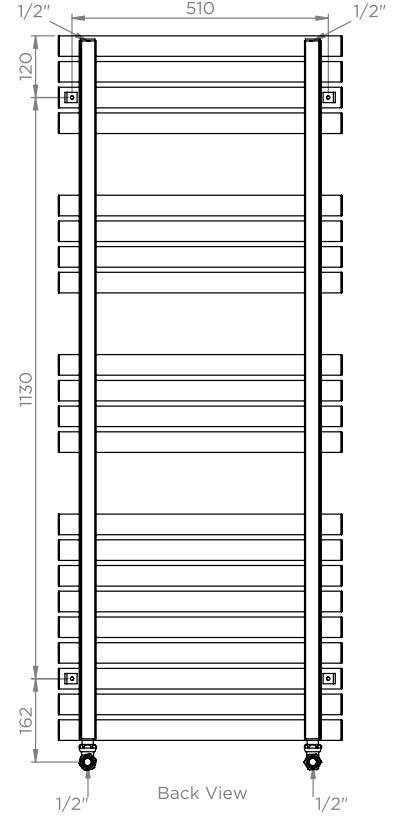

### Fitting Position:

All Dimension are in mm  
 Max. Working Pressure = 10 Bar  
 Max. Working Temperature = 95° C  
 Inlet / Outlet : 1/2" BSP

Technical specifications are subject to change without prior notice.

# SIESTA - SIE514-21

INS-VS1

ALL MEASUREMENTS ARE IN MILLIMETRES

MANUFACTURED FROM STAINLESS STEEL

Installation Accesories:

Fitting Position:

All Dimension are in mm  
 Max.Working Pressure = 10 Bar  
 Max.Working Temperature=95° C  
 Inlet / Outlet : 1/2" BSP

# SIESTA - SIE520-29

INS-VS1

ALL MEASUREMENTS ARE IN MILLIMETRES

MANUFACTURED FROM STAINLESS STEEL

Installation Accesories:

Fitting Position:

All Dimension are in mm  
 Max.Working Pressure = 10 Bar  
 Max.Working Temperature=95° C  
 Inlet / Outlet : 1/2" BSP