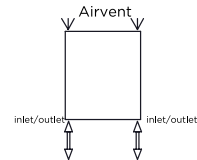

# SIESTA - SIE520-29

INS-VS1

ALL MEASUREMENTS ARE IN MILLIMETRES

MANUFACTURED FROM STAINLESS STEEL

Installation Accesories:

Fitting Position:

All Dimension are in mm  
 Max.Working Pressure = 10 Bar  
 Max.Working Temperature=95° C  
 Inlet / Outlet : 1/2" BSP