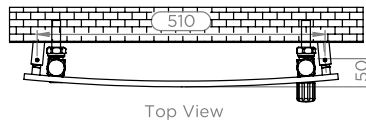

# SIESTA - SIE510-17

INS-VS1

ALL MEASUREMENTS ARE IN MILLIMETRES

MANUFACTURED FROM STAINLESS STEEL

### Fitting Position:

All Dimension are in mm  
 Max. Working Pressure = 10 Bar  
 Max. Working Temperature = 95° C  
 Inlet / Outlet : 1/2" BSP

Technical specifications are subject to change without prior notice.

# SIESTA - SIE514-21

INS-VS1

ALL MEASUREMENTS ARE IN MILLIMETRES

MANUFACTURED FROM STAINLESS STEEL

Installation Accesories:

Fitting Position:

All Dimension are in mm  
 Max.Working Pressure = 10 Bar  
 Max.Working Temperature=95° C  
 Inlet / Outlet : 1/2" BSP

# SIESTA - SIE520-29

INS-VS1

ALL MEASUREMENTS ARE IN MILLIMETRES

MANUFACTURED FROM STAINLESS STEEL

Installation Accesories:

Fitting Position:

All Dimension are in mm  
 Max.Working Pressure = 10 Bar  
 Max.Working Temperature=95° C  
 Inlet / Outlet : 1/2" BSP