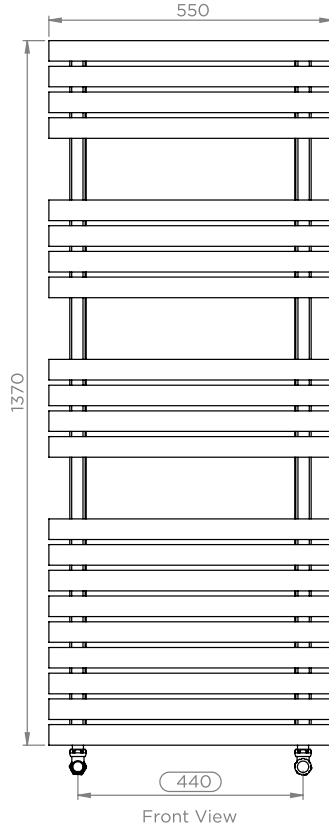

### Fitting Position:

All Dimension are in mm  
 Max. Working Pressure = 10 Bar  
 Max. Working Temperature = 95° C  
 Inlet / Outlet : 1/2" BSP

Technical specifications are subject to change without prior notice.

# SIESTA - SIE514-21

INS-VS1

ALL MEASUREMENTS ARE IN MILLIMETRES

MANUFACTURED FROM STAINLESS STEEL

Installation Accesories:

Fitting Position:

All Dimension are in mm  
 Max.Working Pressure = 10 Bar  
 Max.Working Temperature=95° C  
 Inlet / Outlet : 1/2" BSP

# SIESTA - SIE520-29

INS-VS1

ALL MEASUREMENTS ARE IN MILLIMETRES

MANUFACTURED FROM STAINLESS STEEL

Installation Accesories:

Fitting Position:

All Dimension are in mm  
 Max.Working Pressure = 10 Bar  
 Max.Working Temperature=95° C  
 Inlet / Outlet : 1/2" BSP