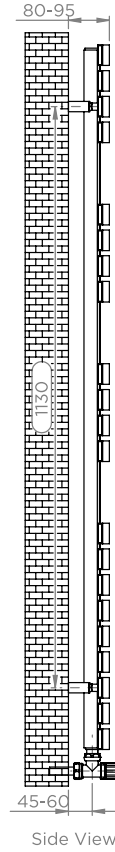

# SIESTA - SIE510-17

INS-VS1

ALL MEASUREMENTS ARE IN MILLIMETRES

MANUFACTURED FROM STAINLESS STEEL

### Installation Accessories:

### Fitting Position:

All Dimension are in mm  
 Max. Working Pressure = 10 Bar  
 Max. Working Temperature = 95° C  
 Inlet / Outlet : 1/2" BSP

Technical specifications are subject to change without prior notice.

# SIESTA - SIE514-21

INS-VS1

ALL MEASUREMENTS ARE IN MILLIMETRES

MANUFACTURED FROM STAINLESS STEEL

Installation Accesories:

Fitting Position:

All Dimension are in mm  
 Max.Working Pressure = 10 Bar  
 Max.Working Temperature=95° C  
 Inlet / Outlet : 1/2" BSP