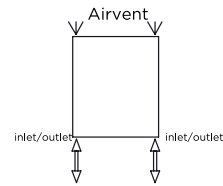

# SIESTA - SIE514-21

INS-VS1

ALL MEASUREMENTS ARE IN MILLIMETRES

MANUFACTURED FROM STAINLESS STEEL

Installation Accesories:

Fitting Position:

All Dimension are in mm  
 Max.Working Pressure = 10 Bar  
 Max.Working Temperature=95° C  
 Inlet / Outlet : 1/2" BSP