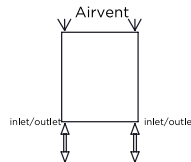

### Fitting Position:

All Dimension are in mm  
 Max. Working Pressure = 10 Bar  
 Max. Working Temperature = 95° C  
 Inlet / Outlet : 1/2" BSP

Technical specifications are subject to change without prior notice.

# SIESTA - SIE520-29

INS-VS1

ALL MEASUREMENTS ARE IN MILLIMETRES

MANUFACTURED FROM STAINLESS STEEL

Installation Accesories:

Fitting Position:

All Dimension are in mm  
 Max.Working Pressure = 10 Bar  
 Max.Working Temperature=95° C  
 Inlet / Outlet : 1/2" BSP