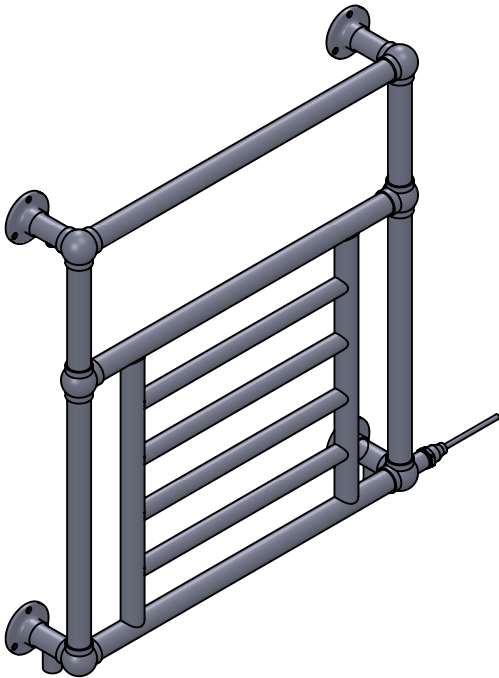

Elizabeth LG003D 740x675

Height: 740

Width: 675

Depth: 125

Weight HO: 7.5 kg

EO: 13.5 kg

Tube ϕ : 31.8 + 25.4

Pipe Centres: 600

Elec. element if specified: 125

Output @ 50°C Δ T Watts: 290

BTUs: 989

All dimensions in millimetres

Manufactured from ISO/CEN CuZn36As (BS CZ126) brass tube

Vogue UK Ltd. reserve the right to alter specifications without prior notice.
ALL MEASUREMENTS ARE NOMINAL DIMENSIONS ONLY, AND ARE NOT BINDING.

Tube ϕ : 31.8 + 25.4
Pipe Centres: 750
Elec. element if specified: 150
Output @ 50°C Δ T Watts: 372
BTUs: 1269

All dimensions in millimetres

Manufactured from ISO/CEN CuZn30As (BS CZ126) brass tube

Vogue UK Ltd. reserve the right to alter specifications without prior notice.
ALL MEASUREMENTS ARE NOMINAL DIMENSIONS ONLY, AND ARE NOT BINDING.

Height: 740

Width: 675

Depth: 135

Weight HO: 6.5 kg

EO: 13.5 kg

Tube ϕ : 31.8 + 25.4

Pipe Centres: 600

Elec. element if specified: 125