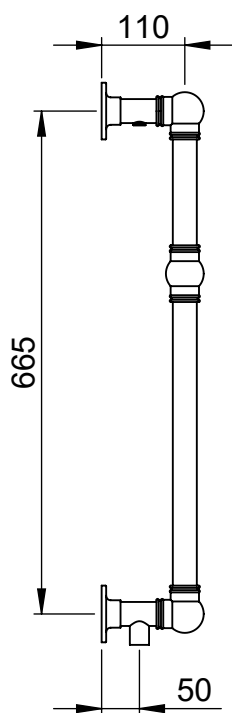

Elizabeth OG019E 740x825

Height: 740

Width: 825

Depth: 135

Weight HO: 7.5 kg

EO: 14.5 kg

Tube ϕ : 31.8 + 25.4

Pipe Centres: 750

Elec. element if specified: 150

Output @ 50° C Δ T Watts: 372

BTUs: 1269

All dimensions in millimetres

Manufactured from ISO/CEN CuZn36As (BS CZ126) brass tube

Vogue UK Ltd. reserve the right to alter specifications without prior notice.
ALL MEASUREMENTS ARE NOMINAL DIMENSIONS ONLY, AND ARE NOT BINDING.

SCALE 1:10

VOGUE UK
TOWEL WARMERS & RADIATORS

Strawberry Lane, Willenhall
West Midlands WV13 3RS
Tel: 01902 387000 Fax: 01902 387001
e-mail: sales@vogueuk.co.uk www.vogueuk.co.uk