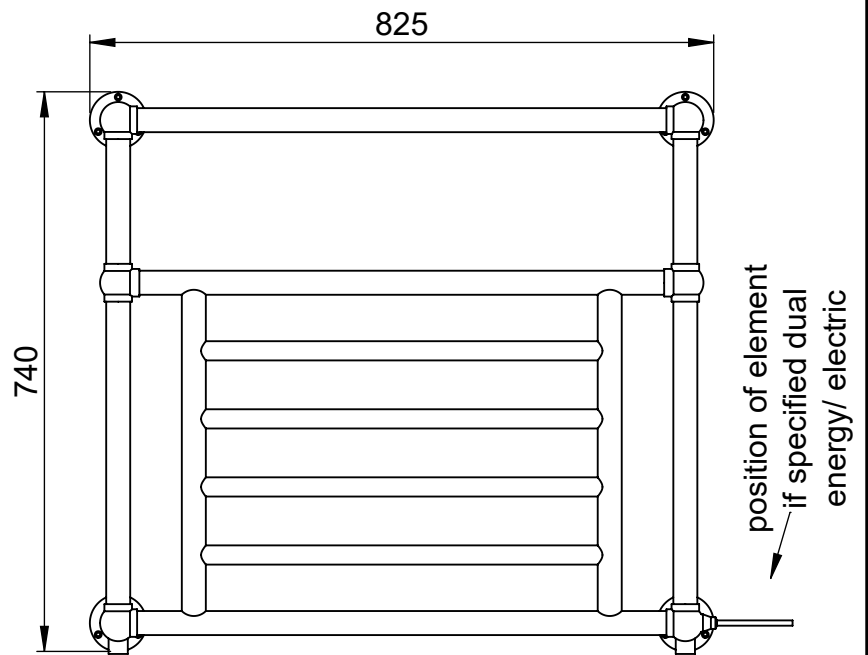

Elizabeth LG003D 740x675

Height: 740

Width: 675

Depth: 125

Weight HO: 7.5 kg

EO: 13.5 kg

Tube ϕ : 31.8 + 25.4

Pipe Centres: 600

Tube ϕ : 31.8 + 25.4
Pipe Centres: 750
Elec. element if specified: 150
Output @ 50°C Δ T Watts: 372
BTUs: 1269

All dimensions in millimetres

Manufactured from ISO/CEN CuZn30As (BS CZ126) brass tube

Vogue UK Ltd. reserve the right to alter specifications without prior notice.
ALL MEASUREMENTS ARE NOMINAL DIMENSIONS ONLY, AND ARE NOT BINDING.

Height: 740

Width: 675

Depth: 135

Weight HO: 6.5 kg

EO: 13.5 kg

Tube ϕ : 31.8 + 25.4

Pipe Centres: 600

Elec. element if specified: 125

Width: 825

Depth: 135

Weight HO: 7.5 kg

EO: 14.5 kg

Tube ϕ : 31.8 + 25.4

Pipe Centres: 750

Elec. element if specified: 150

Output @ 50° C Δ T Watts: 372