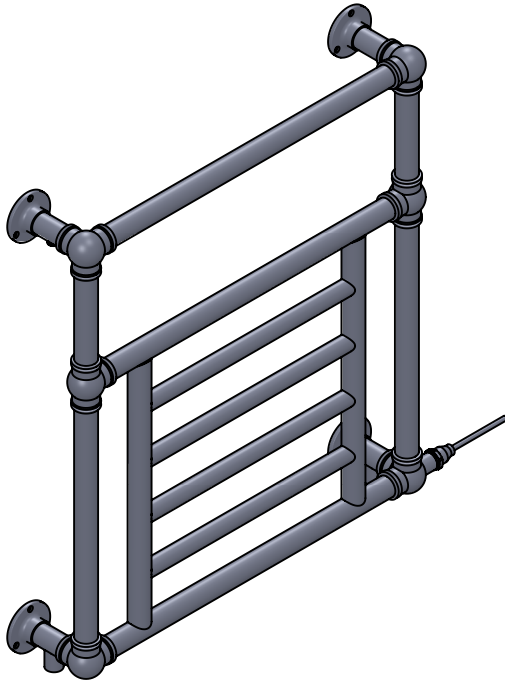

Elizabeth OG019D 740x675

Height: 740

Width: 675

Depth: 135

Weight HO: 6.5 kg

EO: 13.5 kg

Tube ϕ : 31.8 + 25.4

Pipe Centres: 600

Elec. element if specified: 125

Output @ 50°C Δ T Watts: 290

BTUs: 989

All dimensions in millimetres

Manufactured from ISO/CEN CuZn36As (BS CZ126) brass tube

Vogue UK Ltd. reserve the right to alter specifications without prior notice.
ALL MEASUREMENTS ARE NOMINAL DIMENSIONS ONLY, AND ARE NOT BINDING.

SCALE 1:10

VOGUE UK

TOWEL WARMERS & RADIATORS

Strawberry Lane, Willenhall
West Midlands WV13 3RS
Tel: 01902 387000 Fax: 01902 387001
e-mail: sales@vogueuk.co.uk www.vogueuk.co.uk