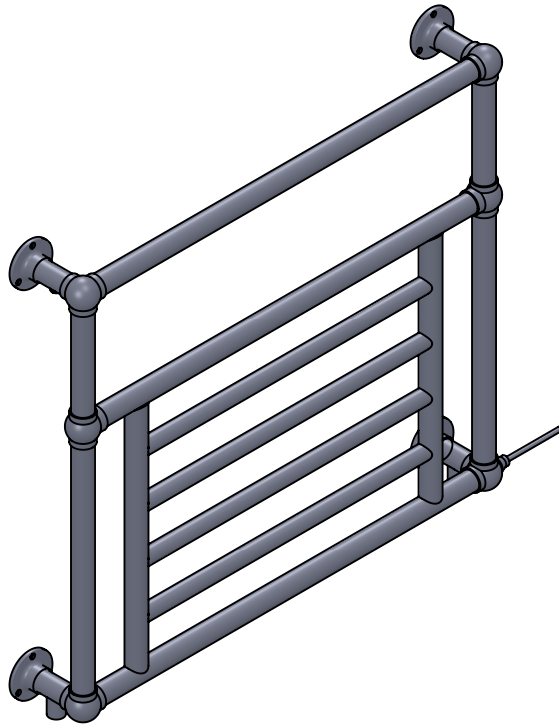

Elizabeth LG003D 740x675

Height: 740

Width: 675

Depth: 125

Weight HO: 7.5 kg

EO: 13.5 kg

Tube ϕ : 31.8 + 25.4

Pipe Centres: 600

Elec. element if specified: 125

Output @ 50°C Δ T Watts: 290

BTUs: 989

All dimensions in millimetres

Manufactured from ISO/CEN CuZn36As (BS CZ126) brass tube

Vogue UK Ltd. reserve the right to alter specifications without prior notice.
ALL MEASUREMENTS ARE NOMINAL DIMENSIONS ONLY, AND ARE NOT BINDING.

Tube ϕ : 31.8 + 25.4
Pipe Centres: 750
Elec. element if specified: 150
Output @ 50°C Δ T Watts: 372
BTUs: 1269

All dimensions in millimetres

Manufactured from ISO/CEN CuZn30As (BS CZ126) brass tube

Vogue UK Ltd. reserve the right to alter specifications without prior notice.
ALL MEASUREMENTS ARE NOMINAL DIMENSIONS ONLY, AND ARE NOT BINDING.

Height: 740

Width: 675

Depth: 135

Weight HO: 6.5 kg

EO: 13.5 kg

Tube ϕ : 31.8 + 25.4

Pipe Centres: 600

Elec. element if specified: 125