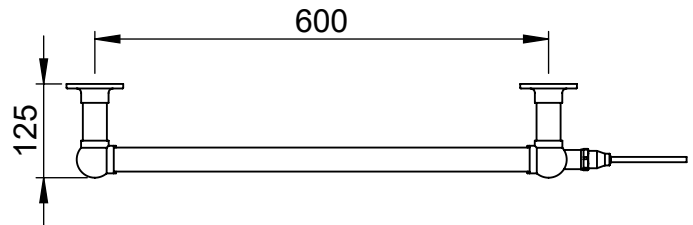

Elizabeth LG003D 740x675

Height: 740

Width: 675

Depth: 125

Weight HO: 7.5 kg

EO: 13.5 kg

Tube ϕ : 31.8 + 25.4

Pipe Centres: 600

Elec. element if specified: 125

Output @ 50°C Δ T Watts: 290

BTUs: 989

All dimensions in millimetres

Manufactured from ISO/CEN CuZn36As (BS CZ126) brass tube

Vogue UK Ltd. reserve the right to alter specifications without prior notice.
ALL MEASUREMENTS ARE NOMINAL DIMENSIONS ONLY, AND ARE NOT BINDING.

Tube ϕ : 31.8 + 25.4
Pipe Centres: 750
Elec. element if specified: 150
Output @ 50°C Δ T Watts: 372
BTUs: 1269

All dimensions in millimetres

Manufactured from ISO/CEN CuZn30As (BS CZ126) brass tube

Vogue UK Ltd. reserve the right to alter specifications without prior notice.
ALL MEASUREMENTS ARE NOMINAL DIMENSIONS ONLY, AND ARE NOT BINDING.

Height: 740

Width: 675

Depth: 135

Weight HO: 6.5 kg

EO: 13.5 kg

Tube ϕ : 31.8 + 25.4

Pipe Centres: 600

Elec. element if specified: 125