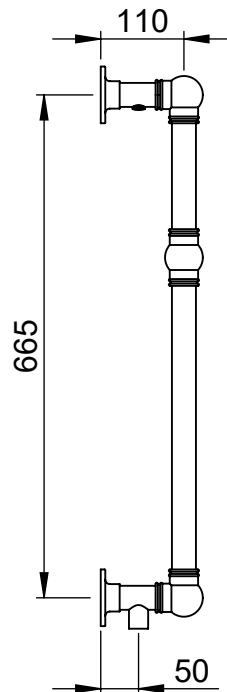

Elizabeth OG019D 740x675

Height: 740

Width: 675

Depth: 135

Weight HO: 6.5 kg

EO: 13.5 kg

Tube ϕ : 31.8 + 25.4

Pipe Centres: 600

Elec. element if specified: 125

Output @ 50°C Δ T Watts: 290

BTUs: 989

All dimensions in millimetres

Manufactured from ISO/CEN CuZn36As (BS CZ126) brass tube

Vogue UK Ltd. reserve the right to alter specifications without prior notice.
ALL MEASUREMENTS ARE NOMINAL DIMENSIONS ONLY, AND ARE NOT BINDING.

SCALE 1:10

VOGUE UK

TOWEL WARMERS & RADIATORS

Strawberry Lane, Willenhall
West Midlands WV13 3RS
Tel: 01902 387000 Fax: 01902 387001
e-mail: sales@vogueuk.co.uk www.vogueuk.co.uk