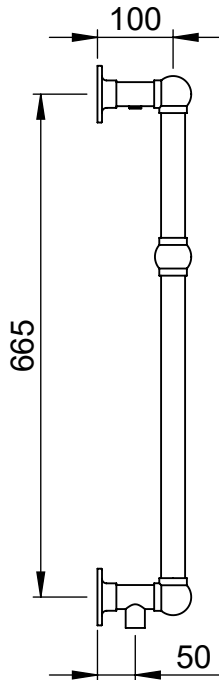

Elizabeth LG003D 740x675

Height: 740

Width: 675

Depth: 125

Weight HO: 7.5 kg

EO: 13.5 kg

Tube ϕ : 31.8 + 25.4

Pipe Centres: 600

Elec. element if specified: 125

Output @ 50°C Δ T Watts: 290

BTUs: 989

All dimensions in millimetres

Manufactured from ISO/CEN CuZn36As (BS CZ126) brass tube

Vogue UK Ltd. reserve the right to alter specifications without prior notice.
ALL MEASUREMENTS ARE NOMINAL DIMENSIONS ONLY, AND ARE NOT BINDING.

Tube ϕ : 31.8 + 25.4
Pipe Centres: 750
Elec. element if specified: 150
Output @ 50°C Δ T Watts: 372
BTUs: 1269

All dimensions in millimetres

Manufactured from ISO/CEN CuZn30As (BS CZ126) brass tube

Vogue UK Ltd. reserve the right to alter specifications without prior notice.
ALL MEASUREMENTS ARE NOMINAL DIMENSIONS ONLY, AND ARE NOT BINDING.

Height: 740

Width: 675

Depth: 135

Weight HO: 6.5 kg

EO: 13.5 kg

Tube ϕ : 31.8 + 25.4

Pipe Centres: 600

Elec. element if specified: 125