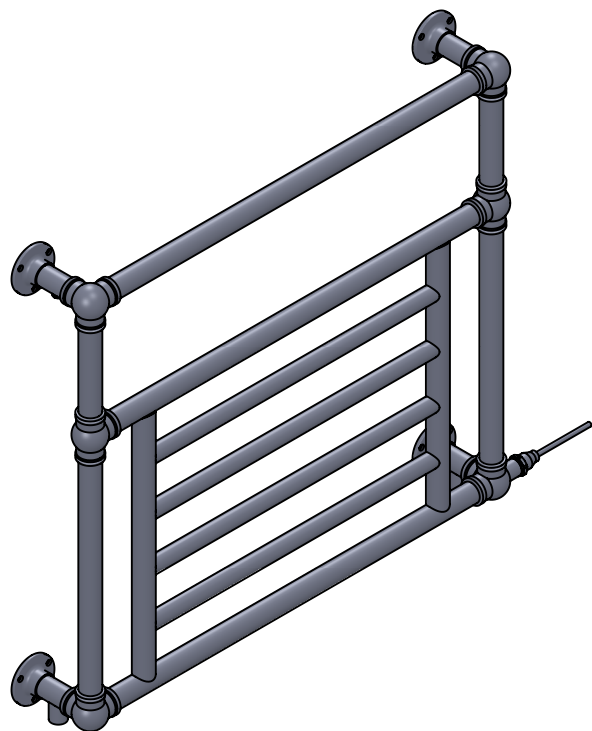

Elizabeth OG019E 740x825

Height: 740

Width: 825

Depth: 135

Weight HO: 7.5 kg

EO: 14.5 kg

Tube ϕ : 31.8 + 25.4

Pipe Centres: 750

Elec. element if specified: 150

Output @ 50° C Δ T Watts: 372

BTUs: 1269

All dimensions in millimetres

Manufactured from ISO/CEN CuZn36As (BS CZ126) brass tube

Vogue UK Ltd. reserve the right to alter specifications without prior notice.
ALL MEASUREMENTS ARE NOMINAL DIMENSIONS ONLY, AND ARE NOT BINDING.

SCALE 1:10

VOGUE UK
TOWEL WARMERS & RADIATORS

Strawberry Lane, Willenhall
West Midlands WV13 3RS
Tel: 01902 387000 Fax: 01902 387001
e-mail: sales@vogueuk.co.uk www.vogueuk.co.uk