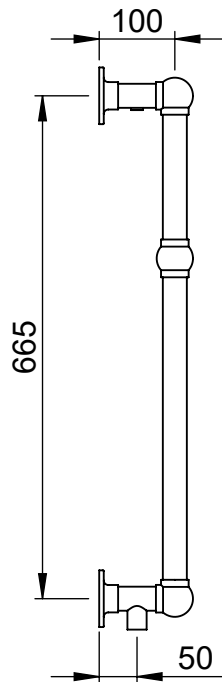

Elizabeth LG003D 740x675

Height: 740

Width: 675

Depth: 125

Weight HO: 7.5 kg

EO: 13.5 kg

Tube ϕ : 31.8 + 25.4

Pipe Centres: 600

Elec. element if specified: 125

Output @ 50°C Δ T Watts: 290

BTUs: 989

All dimensions in millimetres

Manufactured from ISO/CEN CuZn36As (BS CZ126) brass tube

Vogue UK Ltd. reserve the right to alter specifications without prior notice.
ALL MEASUREMENTS ARE NOMINAL DIMENSIONS ONLY, AND ARE NOT BINDING.

Tube ϕ : 31.8 + 25.4
Pipe Centres: 750
Elec. element if specified: 150
Output @ 50°C Δ T Watts: 372
BTUs: 1269

All dimensions in millimetres

Manufactured from ISO/CEN CuZn30As (BS CZ126) brass tube

Vogue UK Ltd. reserve the right to alter specifications without prior notice.
ALL MEASUREMENTS ARE NOMINAL DIMENSIONS ONLY, AND ARE NOT BINDING.

Height: 740

Width: 675

Depth: 135

Weight HO: 6.5 kg

EO: 13.5 kg

Tube ϕ : 31.8 + 25.4

Pipe Centres: 600

Elec. element if specified: 125