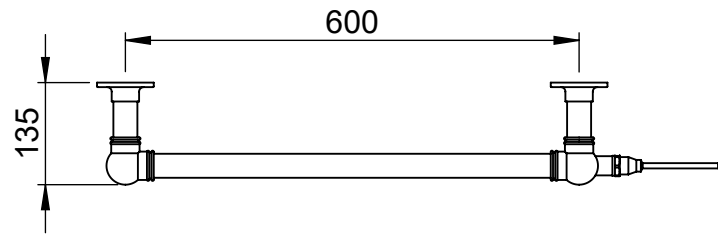

Tube ϕ : 31.8 + 25.4
Pipe Centres: 750
Elec. element if specified: 150
Output @ 50°C Δ T Watts: 372
BTUs: 1269

All dimensions in millimetres

Manufactured from ISO/CEN CuZn30As (BS CZ126) brass tube

Vogue UK Ltd. reserve the right to alter specifications without prior notice.
ALL MEASUREMENTS ARE NOMINAL DIMENSIONS ONLY, AND ARE NOT BINDING.

Height: 740

Width: 675

Depth: 135

Weight HO: 6.5 kg

EO: 13.5 kg

Tube ϕ : 31.8 + 25.4

Pipe Centres: 600

Elec. element if specified: 125

Output @ 50°C Δ T Watts: 290

BTUs: 989

All dimensions in millimetres

Manufactured from ISO/CEN CuZn36As (BS CZ126) brass tube

Vogue UK Ltd. reserve the right to alter specifications without prior notice.
ALL MEASUREMENTS ARE NOMINAL DIMENSIONS ONLY, AND ARE NOT BINDING.

Width: 825

Depth: 135

Weight HO: 7.5 kg

EO: 14.5 kg

Tube ϕ : 31.8 + 25.4

Pipe Centres: 750

Elec. element if specified: 150

Output @ 50° C Δ T Watts: 372