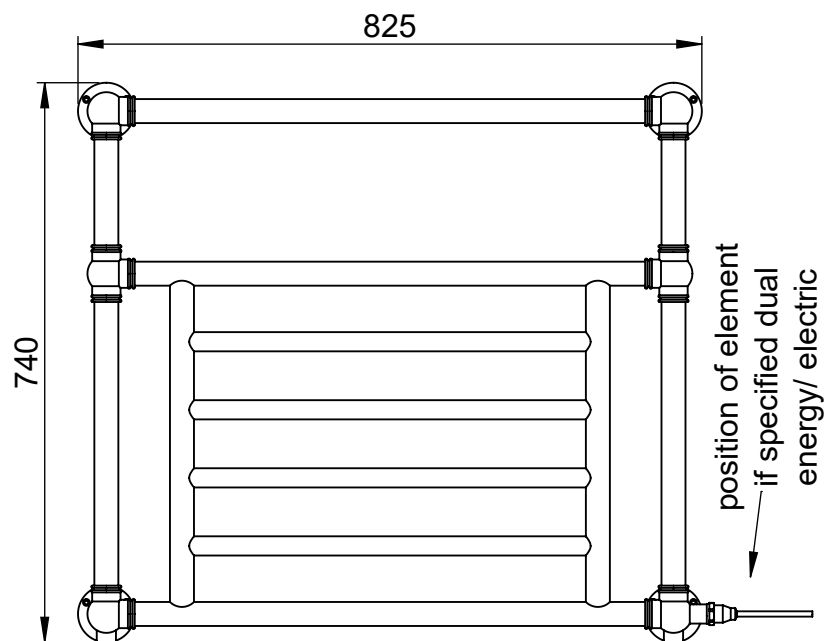

Height: 740

Width: 675

Depth: 135

Weight HO: 6.5 kg

EO: 13.5 kg

Tube ϕ : 31.8 + 25.4

Pipe Centres: 600

Elec. element if specified: 125

Output @ 50°C Δ T Watts: 290

BTUs: 989

All dimensions in millimetres

Manufactured from ISO/CEN CuZn36As (BS CZ126) brass tube

Vogue UK Ltd. reserve the right to alter specifications without prior notice.
ALL MEASUREMENTS ARE NOMINAL DIMENSIONS ONLY, AND ARE NOT BINDING.

Width: 825

Depth: 135

Weight HO: 7.5 kg

EO: 14.5 kg

Tube ϕ : 31.8 + 25.4

Pipe Centres: 750

Elec. element if specified: 150

Output @ 50° C Δ T Watts: 372

BTUs: 1269

All dimensions in millimetres

Manufactured from ISO/CEN CuZn36As (BS CZ126) brass tube

Vogue UK Ltd. reserve the right to alter specifications without prior notice.
ALL MEASUREMENTS ARE NOMINAL DIMENSIONS ONLY, AND ARE NOT BINDING.