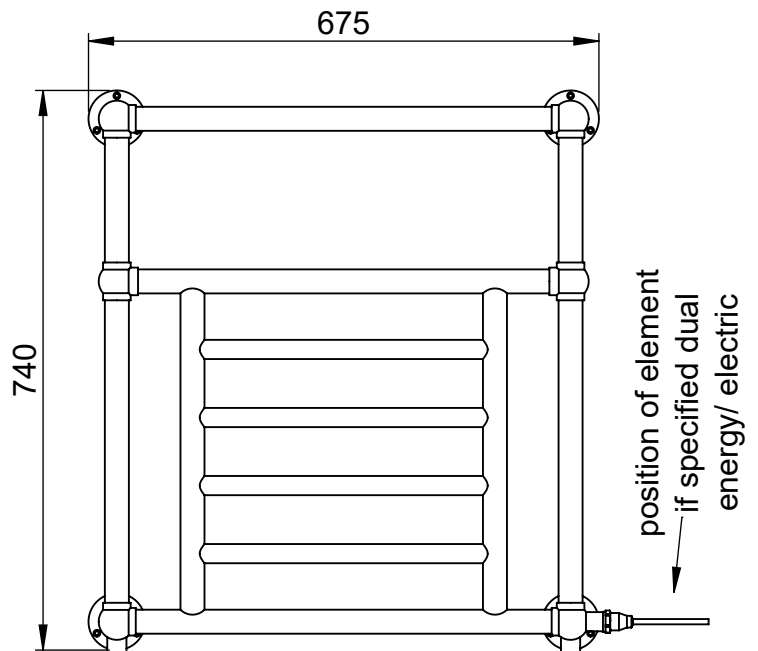

Elizabeth LG003D 740x675

Height: 740

Width: 675

Depth: 125

Weight HO: 7.5 kg

EO: 13.5 kg

Tube ϕ : 31.8 + 25.4

Pipe Centres: 600

Elec. element if specified: 125

Output @ 50°C Δ T Watts: 290

BTUs: 989

All dimensions in millimetres

Manufactured from ISO/CEN CuZn36As (BS CZ126) brass tube

Vogue UK Ltd. reserve the right to alter specifications without prior notice.
ALL MEASUREMENTS ARE NOMINAL DIMENSIONS ONLY, AND ARE NOT BINDING.

Height: 740

Width: 675

Depth: 135

Weight HO: 6.5 kg

EO: 13.5 kg

Tube ϕ : 31.8 + 25.4

Pipe Centres: 600

Elec. element if specified: 125

Width: 825

Depth: 135

Weight HO: 7.5 kg

EO: 14.5 kg

Tube ϕ : 31.8 + 25.4

Pipe Centres: 750

Elec. element if specified: 150

Output @ 50° C Δ T Watts: 372