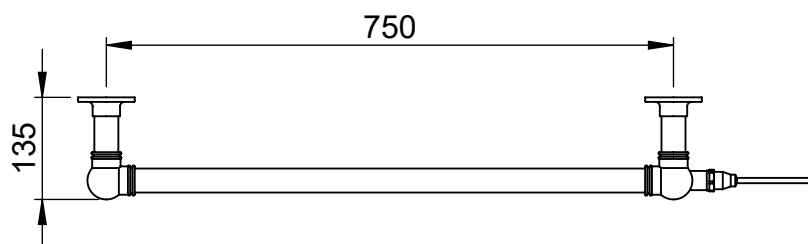

Height: 740

Width: 675

Depth: 135

Weight HO: 6.5 kg

EO: 13.5 kg

Tube ϕ : 31.8 + 25.4

Pipe Centres: 600

Elec. element if specified: 125

Output @ 50°C Δ T Watts: 290

BTUs: 989

All dimensions in millimetres

Manufactured from ISO/CEN CuZn36As (BS CZ126) brass tube

Vogue UK Ltd. reserve the right to alter specifications without prior notice.
ALL MEASUREMENTS ARE NOMINAL DIMENSIONS ONLY, AND ARE NOT BINDING.

Width: 825

Depth: 135

Weight HO: 7.5 kg

EO: 14.5 kg

Tube ϕ : 31.8 + 25.4

Pipe Centres: 750

Elec. element if specified: 150

Output @ 50° C Δ T Watts: 372

BTUs: 1269

All dimensions in millimetres

Manufactured from ISO/CEN CuZn36As (BS CZ126) brass tube

Vogue UK Ltd. reserve the right to alter specifications without prior notice.
ALL MEASUREMENTS ARE NOMINAL DIMENSIONS ONLY, AND ARE NOT BINDING.