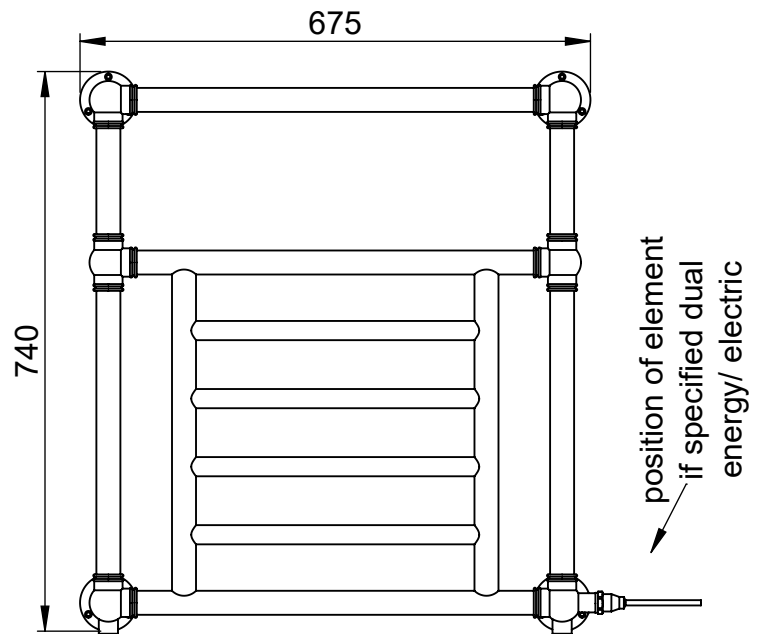

Elizabeth LG003D 740x675

Height: 740

Width: 675

Depth: 125

Weight HO: 7.5 kg

EO: 13.5 kg

Tube ϕ : 31.8 + 25.4

Pipe Centres: 600

Height: 740

Width: 675

Depth: 135

Weight HO: 6.5 kg

EO: 13.5 kg

Tube ϕ : 31.8 + 25.4

Pipe Centres: 600

Elec. element if specified: 125

Output @ 50°C Δ T Watts: 290

BTUs: 989

All dimensions in millimetres

Manufactured from ISO/CEN CuZn36As (BS CZ126) brass tube

Vogue UK Ltd. reserve the right to alter specifications without prior notice.
ALL MEASUREMENTS ARE NOMINAL DIMENSIONS ONLY, AND ARE NOT BINDING.

Width: 825

Depth: 135

Weight HO: 7.5 kg

EO: 14.5 kg

Tube ϕ : 31.8 + 25.4

Pipe Centres: 750

Elec. element if specified: 150

Output @ 50° C Δ T Watts: 372