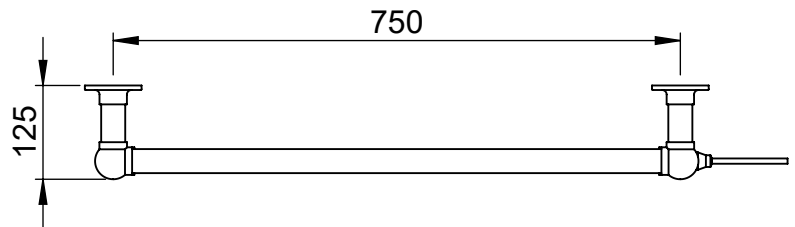

Elec. element if specified: 125

Output @ 50°C Δ T Watts: 290

BTUs: 989

All dimensions in millimetres

Manufactured from ISO/CEN CuZn36As (BS CZ126) brass tube

Vogue UK Ltd. reserve the right to alter specifications without prior notice.
ALL MEASUREMENTS ARE NOMINAL DIMENSIONS ONLY, AND ARE NOT BINDING.

SCALE 1:10

VOGUE UK

TOWEL WARMERS & RADIATORS

Strawberry Lane, Willenhall
West Midlands WV13 3RS
Tel: 01902 387000 Fax: 01902 387001
e-mail: sales@vogueuk.co.uk www.vogueuk.co.uk

Elizabeth LG003E 740x825

Height: 740
Width: 825
Depth: 125
Weight HO: kg
EO: kg

Tube ϕ : 31.8 + 25.4
Pipe Centres: 750
Elec. element if specified: 150
Output @ 50°C Δ T Watts: 372
BTUs: 1269

All dimensions in millimetres

Manufactured from ISO/CEN CuZn30As (BS CZ126) brass tube

Vogue UK Ltd. reserve the right to alter specifications without prior notice.
ALL MEASUREMENTS ARE NOMINAL DIMENSIONS ONLY, AND ARE NOT BINDING.

Height: 740

Width: 675

Depth: 135

Weight HO: 6.5 kg

EO: 13.5 kg

Tube ϕ : 31.8 + 25.4

Pipe Centres: 600

Elec. element if specified: 125