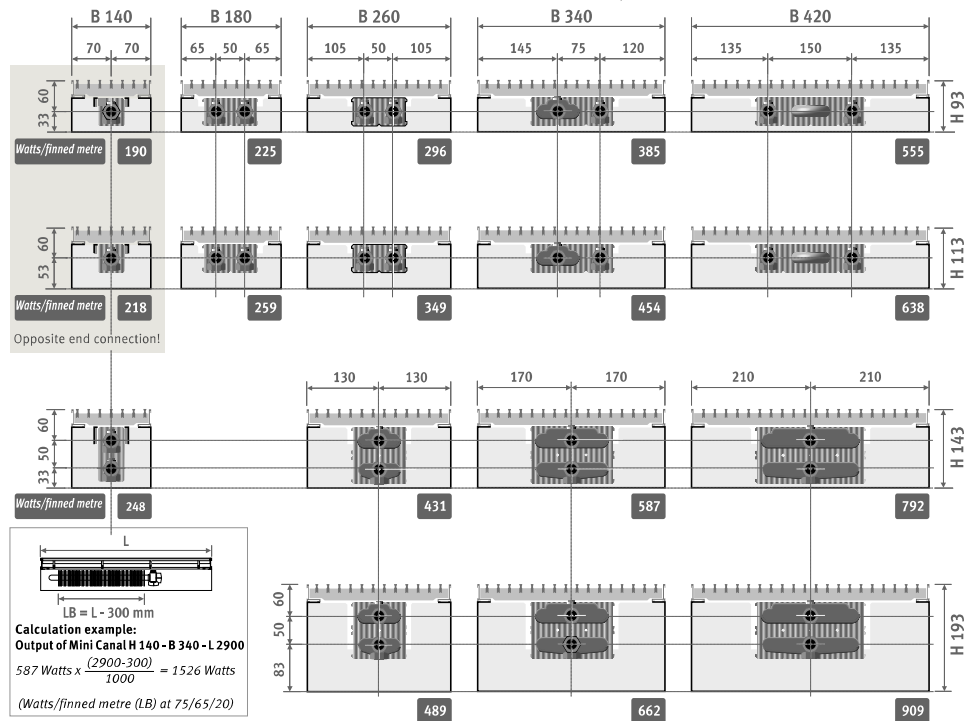

## PRODUCT SUMMARY

Building in-opening: height H + 10 mm, length L and width B + 5 mm!