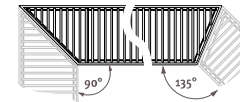

CORNERS 135° OR 90°

For wooden and aluminium grilles.

To order corner elements, please contact Jaga at: jaga@jaga.co.uk. Ducts and grilles delivered with mitre joints +connecting pieces for invisible mounting.

DIFFERENT HEIGHT, WIDTH OR LENGTH

Contact Jaga.