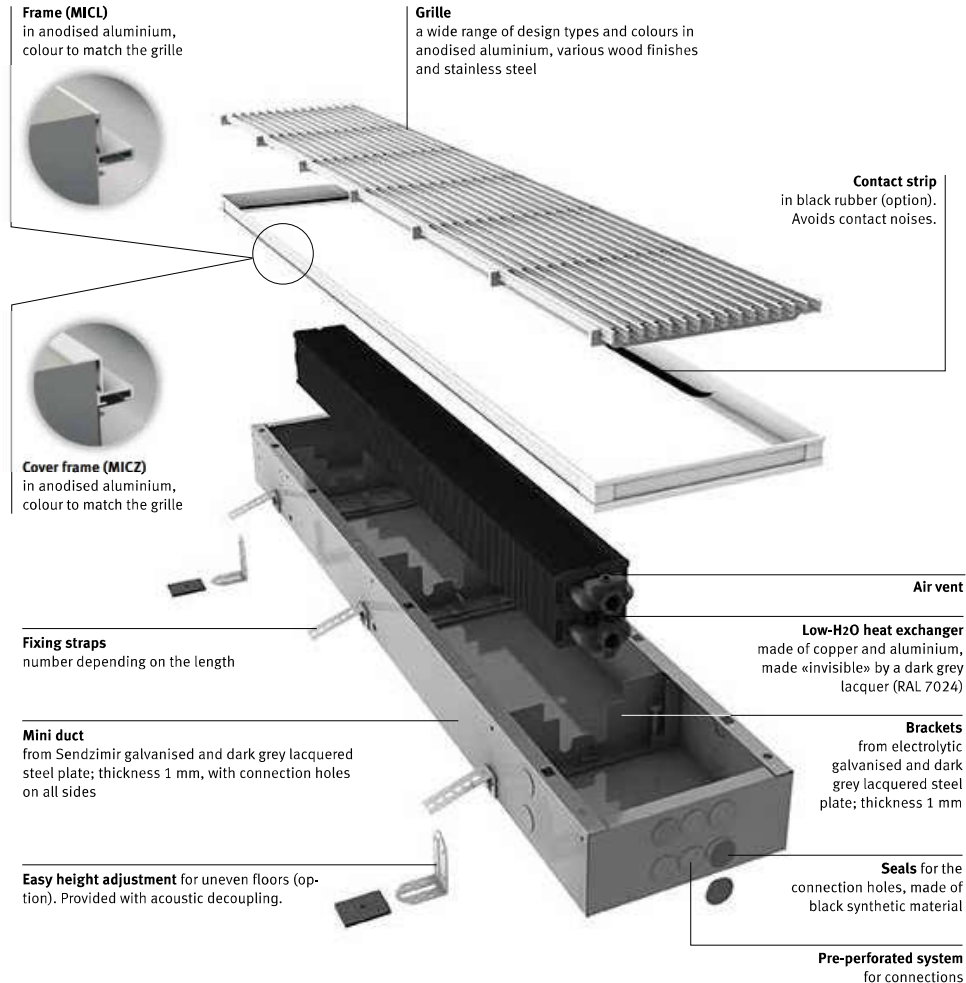

COMPOSITION - MINI CANAL