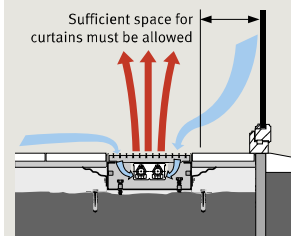

OPERATING PRINCIPLE

EVEN COMFORT TEMPERATURE

The downward cold air flow associated with glazed façades often causes discomfort. Mini Canal ensures a warm air curtain: the cold air layer from the glass and the cooler return air on the floor are drawn in, heated and mixed with the warmer upper air so a balanced and even comfort temperature is achieved.