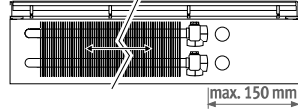

### Maximum space for connection

With same end connection, height 90 and 110.

With same end connection, height 140 and 190.

With opposite end connection.  
Width 140 and height 90 and 110.