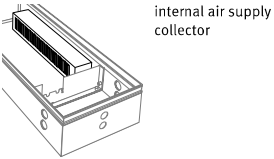

Other systems

Air refreshment system 2

Air refreshment system 3