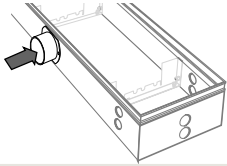

AIR REFRESHMENT

Mounted spigot connector for air supply channel

Not available with height 90 - 110

CODE

/V1 1 spigot connection ø 80 mm

/V2 2 spigot connections ø 80 mm

Add /V1 or /V2 to the Mini Canal code.

Example: MICL. 014 110 14 /XXX/V1