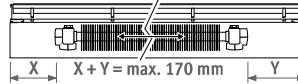

### Maximum space for connection

With same end connection, height 90 and 110.

With same end connection, height 140 and 190.

With opposite end connection.  
Width 140 and height 90 and 110.

### Connection dimensions

Height 90 and 110

Height 140 and 190