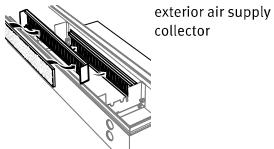

Air refreshment system 4