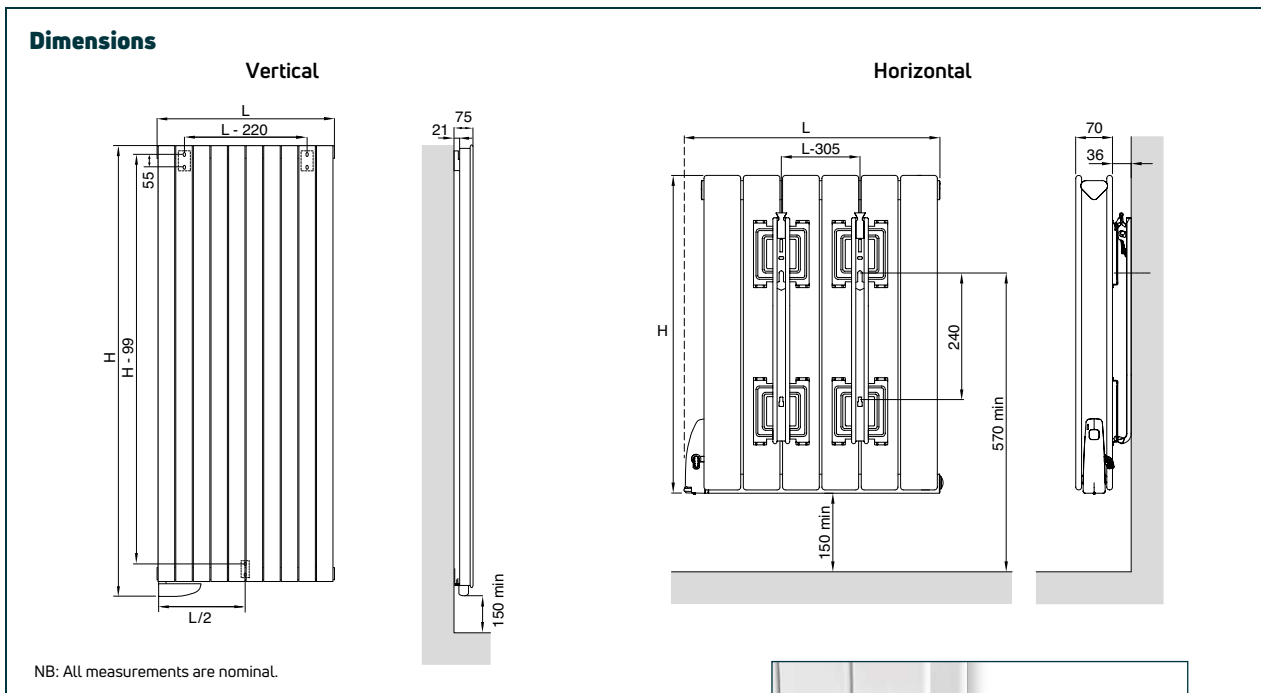

ELECTRIC DÉCOR
HORIZONTAL

ELECTRIC DÉCOR
VERTICAL

General specification

CERTIFICATION
Produced under a quality management system - ISO 9001:2015, environmental management system - ISO 14001:2015 and Occupational health and safety management system - OHSAS 18001. Carries the CE mark and conforms to the Low Voltage Directive 2014/35/EU and the EMC Directive 2014/30/EU.

GUARANTEE
2 year guarantee from date of purchase against manufacturing defects.

COLOUR
Finished in white (RAL 9016).

MATERIAL
Manufactured from 1.25mm steel. Horizontal filled with a glycol mix, part water/ part anti-freeze. Vertical filled with mineral oil.

ACCESSORIES
TOUCH4 - 4 zone touch screen programmer. Please see page 255.

SEALED ELECTRIC

IP RATING
IP44.

DELIVERY
2 - 5 working days.

WASTE DISPOSAL
According to The WEEE Directive (2012/19/EU). Please see page 261.

*Please refer to our website for wiring diagram.

ELECTHERMO

TOUCH4*

Technical information & heat outputs

ELECTRIC DÉCOR vertical

Order Code	Nominal Height (H) (mm)	Nominal Length (L) (mm)	Weight (kg)	Rated Watts
E6V10180	1835	455	30.36	1000
E9V10180	1835	680	41.86	1500