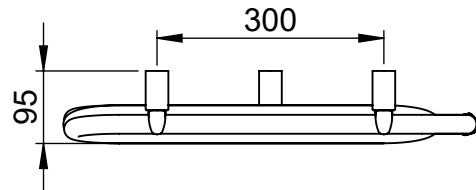

# Comfort EL028 675x545

Height: 675  
Width: 545  
Depth: 95  
Weight HO: kg  
EO: kg

Tube  $\phi$ : 25  
Pipe Centres: n/a  
Elec. element if specified: 120  
Output @ 50°C  $\Delta$  T Watts: n/a  
BTUs: n/a

All dimensions in millimetres

Manufactured from Mild Steel

Vogue UK Ltd. reserve the right to alter specifications without prior notice.  
ALL MEASUREMENTS ARE NOMINAL DIMENSIONS ONLY, AND ARE NOT BINDING.