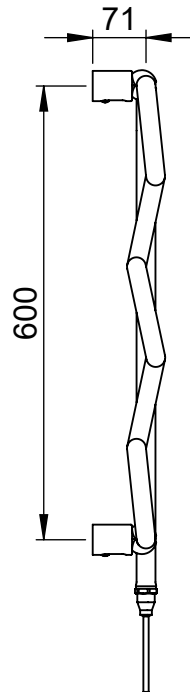

# Comfort EL028 675x545

Height: 675  
Width: 545  
Depth: 95  
Weight HO: kg  
EO: kg

Tube  $\phi$ : 25  
Pipe Centres: n/a  
Elec. element if specified: 120  
Output @ 50°C  $\Delta$  T Watts: n/a  
BTUs: n/a

All dimensions in millimetres

Manufactured from Mild Steel

Vogue UK Ltd. reserve the right to alter specifications without prior notice.  
ALL MEASUREMENTS ARE NOMINAL DIMENSIONS ONLY, AND ARE NOT BINDING.