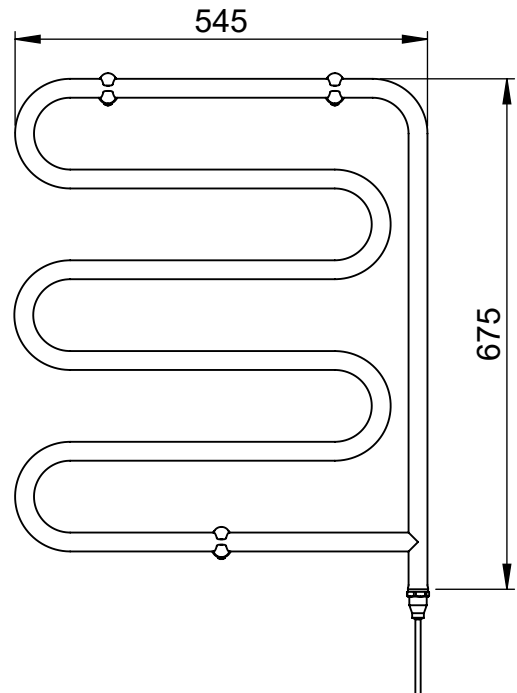

# Comfort EL028 675x545

Height: 675  
Width: 545  
Depth: 95  
Weight HO: kg  
EO: kg

Tube  $\phi$ : 25  
Pipe Centres: n/a  
Elec. element if specified: 120  
Output @ 50°C  $\Delta$  T Watts: n/a  
BTUs: n/a

All dimensions in millimetres

Manufactured from Mild Steel

Vogue UK Ltd. reserve the right to alter specifications without prior notice.  
ALL MEASUREMENTS ARE NOMINAL DIMENSIONS ONLY, AND ARE NOT BINDING.