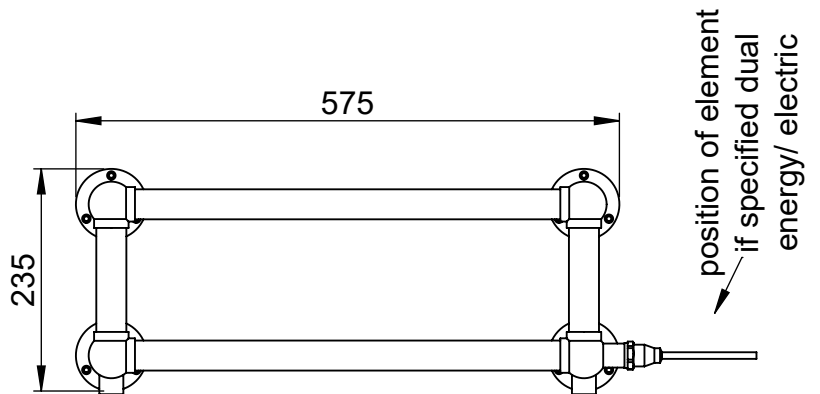

Hamlet LG037 235x575

Height: 235
Width: 575
Depth: 125
Weight HO: kg
EO: kg

Tube ϕ : 31.8
Pipe Centres: 500
Elec. element if specified: 50
Output @ 50°C Δ T Watts: 79
BTUs: 270

All dimensions in millimetres

Manufactured from ISO/CEN CuZn36As (BS CZ126) brass tube

Vogue UK Ltd. reserve the right to alter specifications without prior notice.
ALL MEASUREMENTS ARE NOMINAL DIMENSIONS ONLY, AND ARE NOT BINDING.

SCALE 1:8

VOGUE UK
TOWEL WARMERS & RADIATORS

Strawberry Lane, Willenhall
West Midlands WV13 3RS
Tel: 01902 387000 Fax: 01902 387001
e-mail: sales@vogueuk.co.uk www.vogueuk.co.uk

Hamlet OG001 235x575

Height: 235
Width: 575
Depth: 135
Weight HO: 3.5 kg
EO: 7.5 kg

Tube ϕ : 31.8
Pipe Centres: 500
Elec. element if specified: 50
Output @ 50°C Δ T Watts: 79
BTUs: 270

All dimensions in millimetres

Manufactured from ISO/CEN CuZn36As (BS CZ126) brass tube

Vogue UK Ltd. reserve the right to alter specifications without prior notice.
ALL MEASUREMENTS ARE NOMINAL DIMENSIONS ONLY, AND ARE NOT BINDING.