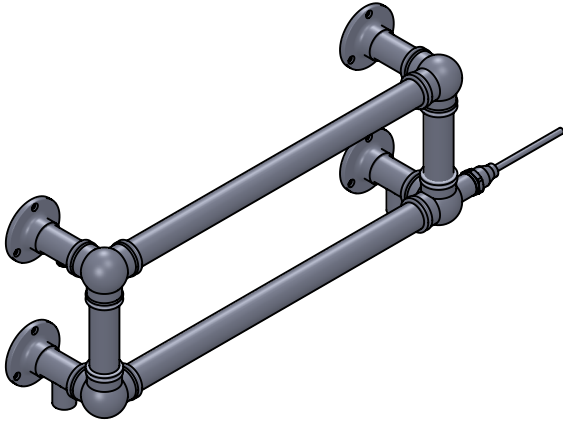

Hamlet LG037 235x575

Height: 235
Width: 575
Depth: 125
Weight HO: kg
EO: kg

Tube ϕ : 31.8
Pipe Centres: 500
Elec. element if specified: 50
Output @ 50°C Δ T Watts: 79
BTUs: 270

All dimensions in millimetres

Manufactured from ISO/CEN CuZn36As (BS CZ126) brass tube

Vogue UK Ltd. reserve the right to alter specifications without prior notice.
ALL MEASUREMENTS ARE NOMINAL DIMENSIONS ONLY, AND ARE NOT BINDING.

SCALE 1:8

VOGUE UK
TOWEL WARMERS & RADIATORS

Strawberry Lane, Willenhall
West Midlands WV13 3RS
Tel: 01902 387000 Fax: 01902 387001
e-mail: sales@vogueuk.co.uk www.vogueuk.co.uk

Hamlet OG001 235x575

Height: 235
Width: 575
Depth: 135
Weight HO: 3.5 kg
EO: 7.5 kg

Tube ϕ : 31.8
Pipe Centres: 500
Elec. element if specified: 50
Output @ 50°C Δ T Watts: 79
BTUs: 270

All dimensions in millimetres

Manufactured from ISO/CEN CuZn36As (BS CZ126) brass tube

Vogue UK Ltd. reserve the right to alter specifications without prior notice.
ALL MEASUREMENTS ARE NOMINAL DIMENSIONS ONLY, AND ARE NOT BINDING.