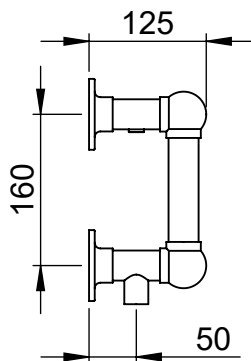

Hamlet LG037 235x575

Height: 235
Width: 575
Depth: 125
Weight HO: kg
EO: kg

Tube ϕ : 31.8
Pipe Centres: 500
Elec. element if specified: 50
Output @ 50°C Δ T Watts: 79
BTUs: 270

All dimensions in millimetres

Manufactured from ISO/CEN CuZn36As (BS CZ126) brass tube

Vogue UK Ltd. reserve the right to alter specifications without prior notice.
ALL MEASUREMENTS ARE NOMINAL DIMENSIONS ONLY, AND ARE NOT BINDING.

SCALE 1:8

VOGUE UK
TOWEL WARMERS & RADIATORS

Strawberry Lane, Willenhall
West Midlands WV13 3RS
Tel: 01902 387000 Fax: 01902 387001
e-mail: sales@vogueuk.co.uk www.vogueuk.co.uk

Hamlet OG001 235x575

Height: 235
Width: 575
Depth: 135
Weight HO: 3.5 kg
EO: 7.5 kg

Tube ϕ : 31.8
Pipe Centres: 500
Elec. element if specified: 50
Output @ 50°C Δ T Watts: 79
BTUs: 270

All dimensions in millimetres

Manufactured from ISO/CEN CuZn36As (BS CZ126) brass tube

Vogue UK Ltd. reserve the right to alter specifications without prior notice.
ALL MEASUREMENTS ARE NOMINAL DIMENSIONS ONLY, AND ARE NOT BINDING.