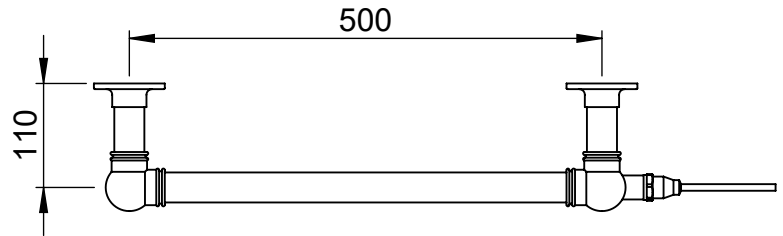

Hamlet LG037 235x575

Height: 235
Width: 575
Depth: 125
Weight HO: kg
EO: kg

Tube ϕ : 31.8
Pipe Centres: 500
Elec. element if specified: 50
Output @ 50°C Δ T Watts: 79
BTUs: 270

All dimensions in millimetres

Manufactured from ISO/CEN CuZn36As (BS CZ126) brass tube

Vogue UK Ltd. reserve the right to alter specifications without prior notice.
ALL MEASUREMENTS ARE NOMINAL DIMENSIONS ONLY, AND ARE NOT BINDING.

SCALE 1:8

VOGUE UK
TOWEL WARMERS & RADIATORS

Strawberry Lane, Willenhall
West Midlands WV13 3RS
Tel: 01902 387000 Fax: 01902 387001
e-mail: sales@vogueuk.co.uk www.vogueuk.co.uk

Hamlet OG001 235x575

Height: 235
Width: 575
Depth: 135
Weight HO: 3.5 kg
EO: 7.5 kg

Tube ϕ : 31.8
Pipe Centres: 500
Elec. element if specified: 50
Output @ 50°C Δ T Watts: 79
BTUs: 270

All dimensions in millimetres

Manufactured from ISO/CEN CuZn36As (BS CZ126) brass tube

Vogue UK Ltd. reserve the right to alter specifications without prior notice.
ALL MEASUREMENTS ARE NOMINAL DIMENSIONS ONLY, AND ARE NOT BINDING.