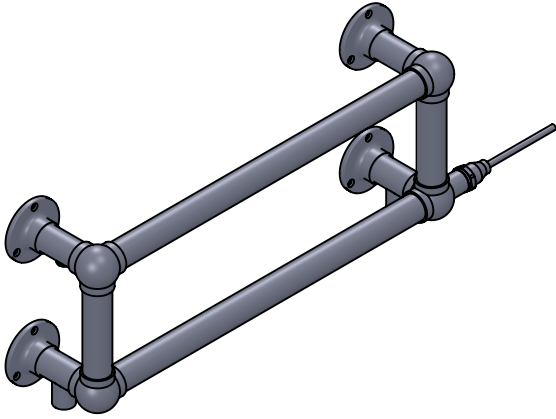

Hamlet LG037 235x575

Height: 235
Width: 575
Depth: 125
Weight HO: kg
EO: kg

Tube ϕ : 31.8
Pipe Centres: 500
Elec. element if specified: 50
Output @ 50°C Δ T Watts: 79
BTUs: 270

All dimensions in millimetres

Manufactured from ISO/CEN CuZn36As (BS CZ126) brass tube

Vogue UK Ltd. reserve the right to alter specifications without prior notice.
ALL MEASUREMENTS ARE NOMINAL DIMENSIONS ONLY, AND ARE NOT BINDING.

SCALE 1:8

VOGUE UK
TOWEL WARMERS & RADIATORS

Strawberry Lane, Willenhall
West Midlands WV13 3RS
Tel: 01902 387000 Fax: 01902 387001
e-mail: sales@vogueuk.co.uk www.vogueuk.co.uk

Hamlet OG001 235x575

Height: 235
Width: 575
Depth: 135
Weight HO: 3.5 kg
EO: 7.5 kg

Tube ϕ : 31.8
Pipe Centres: 500
Elec. element if specified: 50
Output @ 50°C Δ T Watts: 79
BTUs: 270

All dimensions in millimetres

Manufactured from ISO/CEN CuZn36As (BS CZ126) brass tube

Vogue UK Ltd. reserve the right to alter specifications without prior notice.
ALL MEASUREMENTS ARE NOMINAL DIMENSIONS ONLY, AND ARE NOT BINDING.