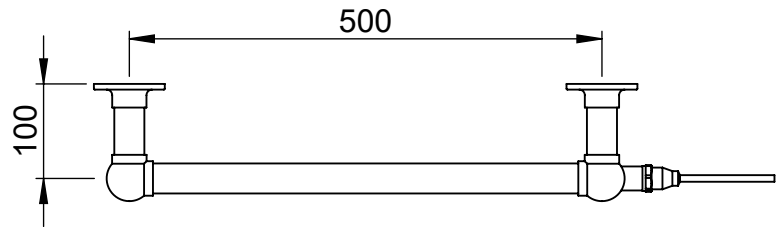

Hamlet LG037 235x575

Height: 235
Width: 575
Depth: 125
Weight HO: kg
EO: kg

Tube ϕ : 31.8
Pipe Centres: 500
Elec. element if specified: 50
Output @ 50°C Δ T Watts: 79
BTUs: 270

All dimensions in millimetres

Manufactured from ISO/CEN CuZn36As (BS CZ126) brass tube

Vogue UK Ltd. reserve the right to alter specifications without prior notice.
ALL MEASUREMENTS ARE NOMINAL DIMENSIONS ONLY, AND ARE NOT BINDING.

SCALE 1:8

VOGUE UK
TOWEL WARMERS & RADIATORS

Strawberry Lane, Willenhall
West Midlands WV13 3RS
Tel: 01902 387000 Fax: 01902 387001
e-mail: sales@vogueuk.co.uk www.vogueuk.co.uk

Hamlet OG001 235x575

Height: 235
Width: 575
Depth: 135
Weight HO: 3.5 kg
EO: 7.5 kg

Tube ϕ : 31.8
Pipe Centres: 500
Elec. element if specified: 50
Output @ 50°C Δ T Watts: 79
BTUs: 270

All dimensions in millimetres

Manufactured from ISO/CEN CuZn36As (BS CZ126) brass tube

Vogue UK Ltd. reserve the right to alter specifications without prior notice.
ALL MEASUREMENTS ARE NOMINAL DIMENSIONS ONLY, AND ARE NOT BINDING.