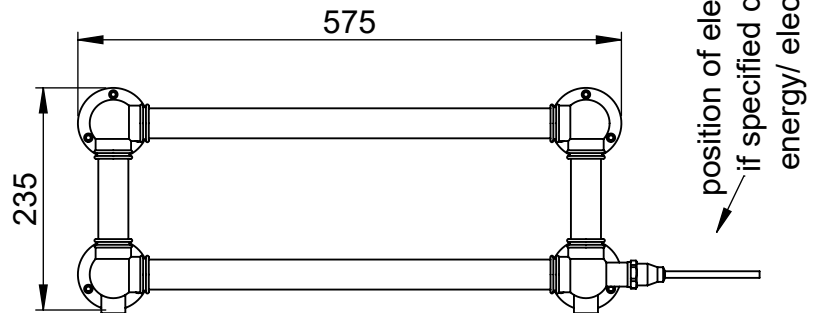

Hamlet LG037 235x575

Height: 235
Width: 575
Depth: 125
Weight HO: kg
EO: kg

Tube ϕ : 31.8
Pipe Centres: 500
Elec. element if specified: 50
Output @ 50°C Δ T Watts: 79
BTUs: 270

All dimensions in millimetres

SCALE 1:8

VOGUE UK
TOWEL WARMERS & RADIATORS

Strawberry Lane, Willenhall
West Midlands WV13 3RS
Tel: 01902 387000 Fax: 01902 387001
e-mail: sales@vogueuk.co.uk www.vogueuk.co.uk

Hamlet OG001 235x575

Height: 235
Width: 575
Depth: 135
Weight HO: 3.5 kg
EO: 7.5 kg

Tube ϕ : 31.8
Pipe Centres: 500
Elec. element if specified: 50
Output @ 50°C Δ T Watts: 79
BTUs: 270

All dimensions in millimetres

Manufactured from ISO/CEN CuZn36As (BS CZ126) brass tube

Vogue UK Ltd. reserve the right to alter specifications without prior notice.
ALL MEASUREMENTS ARE NOMINAL DIMENSIONS ONLY, AND ARE NOT BINDING.