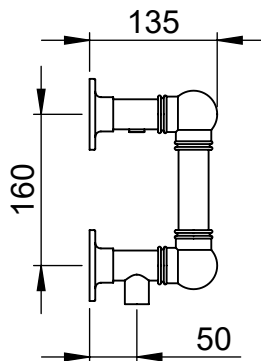

Hamlet LG037 235x575

Height: 235
Width: 575
Depth: 125
Weight HO: kg
EO: kg

Tube ϕ : 31.8
Pipe Centres: 500
Elec. element if specified: 50
Output @ 50°C Δ T Watts: 79
BTUs: 270

All dimensions in millimetres

Manufactured from ISO/CEN CuZn36As (BS CZ126) brass tube

Vogue UK Ltd. reserve the right to alter specifications without prior notice.
ALL MEASUREMENTS ARE NOMINAL DIMENSIONS ONLY, AND ARE NOT BINDING.

SCALE 1:8

VOGUE UK
TOWEL WARMERS & RADIATORS

Strawberry Lane, Willenhall
West Midlands WV13 3RS
Tel: 01902 387000 Fax: 01902 387001
e-mail: sales@vogueuk.co.uk www.vogueuk.co.uk

Hamlet OG001 235x575

Height: 235
Width: 575
Depth: 135
Weight HO: 3.5 kg
EO: 7.5 kg

Tube ϕ : 31.8
Pipe Centres: 500
Elec. element if specified: 50
Output @ 50°C Δ T Watts: 79
BTUs: 270

All dimensions in millimetres

Manufactured from ISO/CEN CuZn36As (BS CZ126) brass tube

Vogue UK Ltd. reserve the right to alter specifications without prior notice.
ALL MEASUREMENTS ARE NOMINAL DIMENSIONS ONLY, AND ARE NOT BINDING.