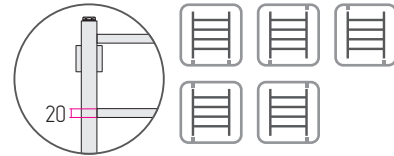

Modus ECO

ECO STYLE

Art.	Heating capacity 55/45/20°C (W)	Heating capacity 75/65/20°C (W)	Total weight, inc. components and packaging (kg)	Internal volume (dm³)	Recommended capacity of electric heating element (W)
**680	209	348	5,74	2,20	300
**682	293	488	8,59	3,20	300

Piping connection points: