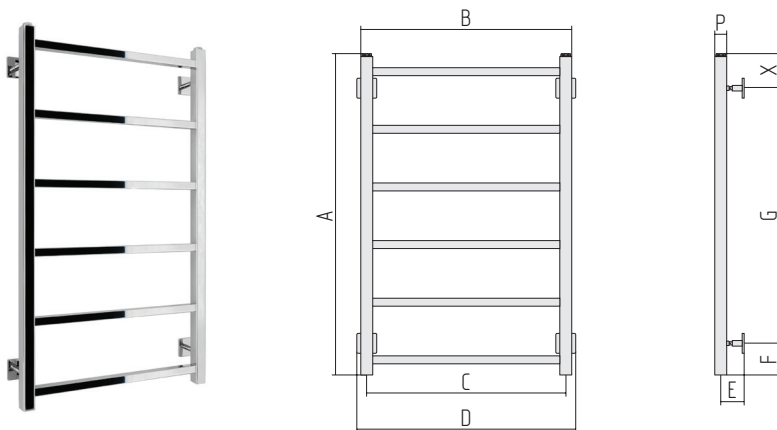

Modus ECO

ECO STYLE

Art.	Heating capacity 55/45/20°C (W)	Heating capacity 75/65/20°C (W)	Total weight, inc. components and packaging (kg)	Internal volume (dm³)	Recommended capacity of electric heating element (W)
**680	209	348	5,74	2,20	300
**682	293	488	8,59	3,20	300

Piping connection points:

Art.	A	B	C	D	E	F	G	X	P	K
**680	806	530	500	550	54-70	80	640	86	30	70-86
**682	1206	530	500	550	54-70	80	1040	86	30	70-86

Colour range