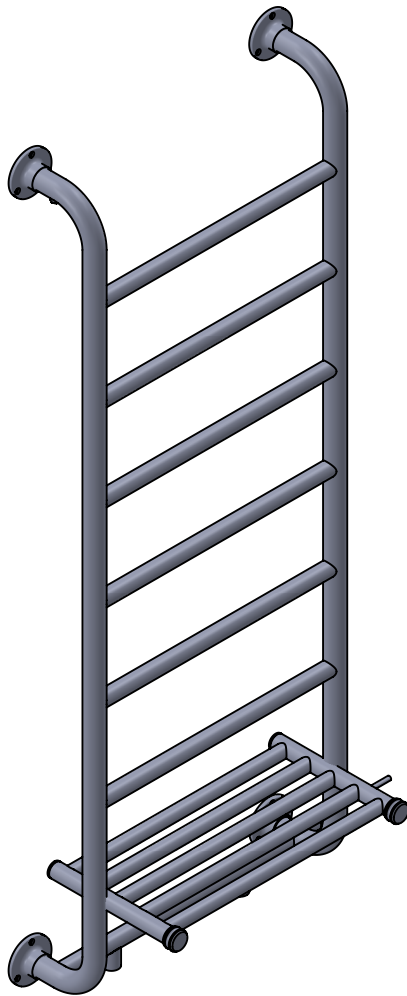

# leri TM014-MS 750x525

Height: 750

Width: 525

Depth: 265

Weight HO: 6.85 kg

EO: kg

Tube  $\phi$  : 32 + 25 + 19

Pipe Centres: 240

Elec. element if specified: 100

Output @ 50° C  $\Delta$  T Watts: 173

BTUs: 590

All dimensions in millimetres

Manufactured from Mild Steel

Vogue UK Ltd. reserve the right to alter specifications without prior notice.  
ALL MEASUREMENTS ARE NOMINAL DIMENSIONS ONLY, AND ARE NOT BINDING.

Height: 1350

Width: 525

Depth: 265

Weight HO: 10.2 kg

EO: kg

Tube  $\phi$  : 32 + 25 + 19

Pipe Centres: 240

Elec. element if specified: 200

Output @ 50° C  $\Delta$  T Watts: 277

BTUs: 945

All dimensions in millimetres

Manufactured from Mild Steel

Vogue UK Ltd. reserve the right to alter specifications without prior notice.  
 ALL MEASUREMENTS ARE NOMINAL DIMENSIONS ONLY, AND ARE NOT BINDING.