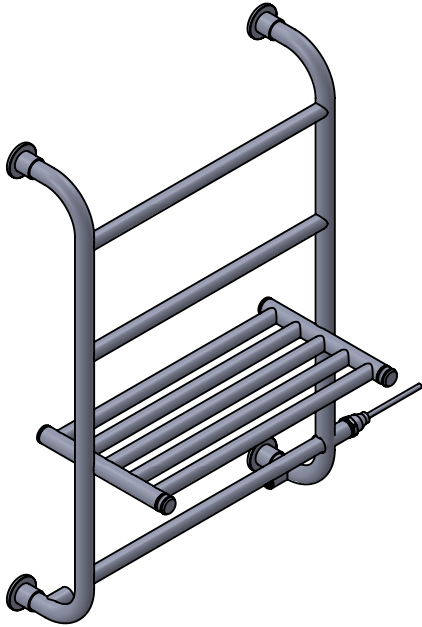

leri TM014-BR 750x500

Height: 750
Width: 500
Depth: 265
Weight HO: 4.5 kg
EO: 8.5 kg

Tube ϕ : 25.4 + 22
Face-Face Connections: 375
Elec. element if specified: 100
Output @ 50°C Δ T Watts: 219
BTUs: 747

All dimensions in millimetres

Manufactured from ISO/CEN CuZn36As (BS CZ126) brass tube

Vogue UK Ltd. reserve the right to alter specifications without prior notice.
ALL MEASUREMENTS ARE NOMINAL DIMENSIONS ONLY, AND ARE NOT BINDING.

SCALE 1:10

VOGUE UK
TOWEL WARMERS & RADIATORS

Strawberry Lane, Willenhall
West Midlands WV13 3RS
Tel: 01902 387000 Fax: 01902 387001
e-mail:sales@vogueuk.co.uk www.vogueuk.co.uk