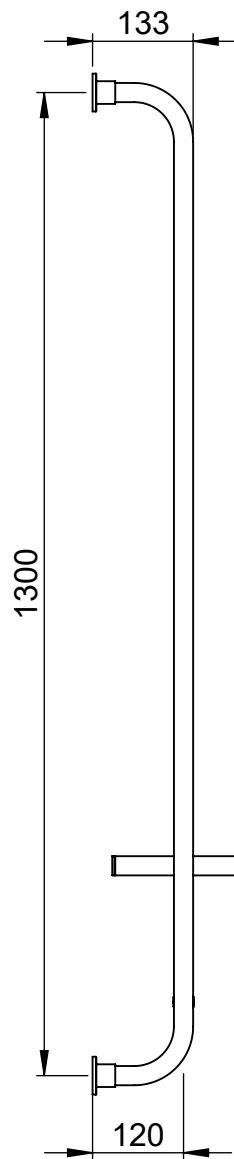

leri
TM014-BR
1350x500

Height: 1350

Width: 500

Depth: 265

Weight HO: 8.5 kg

EO: 14.5 kg

Tube ϕ : 25.4 + 22

Face-Face Connections: 375

Elec. element if specified: 200

Output @ 50° C Δ T Watts: 329

BTUs: 1123

All dimensions in millimetres

Manufactured from ISO/CEN CuZn36As (BS CZ126) brass tube

Vogue UK Ltd. reserve the right to alter specifications without prior notice.
ALL MEASUREMENTS ARE NOMINAL DIMENSIONS ONLY, AND ARE NOT BINDING.

SCALE 1:10

VOGUE UK

TOWEL WARMERS & RADIATORS

Strawberry Lane, Willenhall
West Midlands WV13 3RS

Tel: 01902 387000 Fax: 01902 387001

e-mail:sales@vogueuk.co.uk www.vogueuk.co.uk