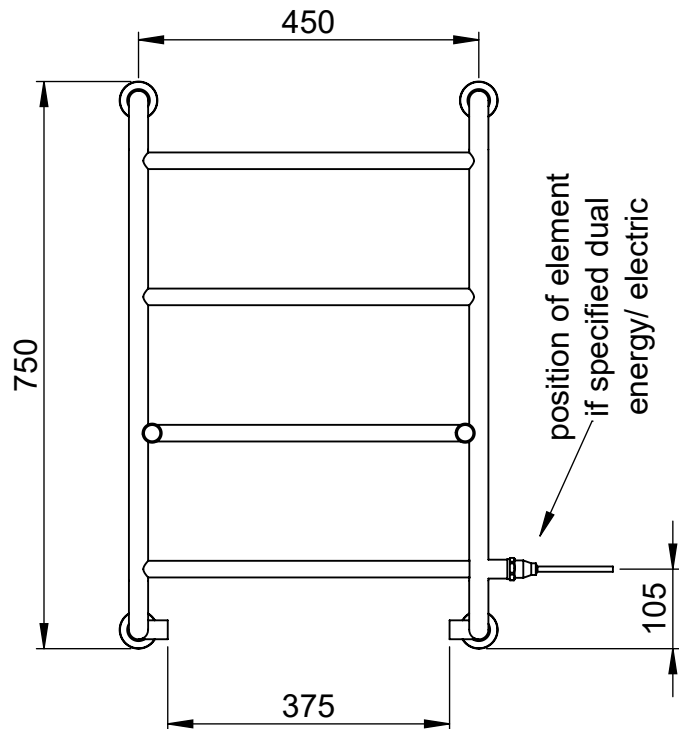

leri TM014-BR 750x500

Height: 750
Width: 500
Depth: 265
Weight HO: 4.5 kg
EO: 8.5 kg

Tube ϕ : 25.4 + 22
Face-Face Connections: 375
Elec. element if specified: 100
Output @ 50°C Δ T Watts: 219
BTUs: 747

All dimensions in millimetres

Manufactured from ISO/CEN CuZn36As (BS CZ126) brass tube

Vogue UK Ltd. reserve the right to alter specifications without prior notice.
ALL MEASUREMENTS ARE NOMINAL DIMENSIONS ONLY, AND ARE NOT BINDING.

SCALE 1:10

VOGUE UK
TOWEL WARMERS & RADIATORS

Strawberry Lane, Willenhall
West Midlands WV13 3RS
Tel: 01902 387000 Fax: 01902 387001
e-mail:sales@vogueuk.co.uk www.vogueuk.co.uk