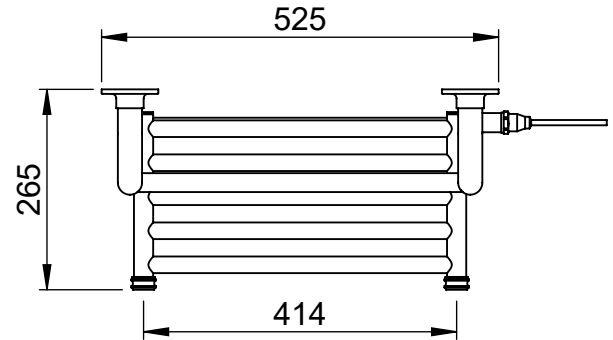

Height: 1350

Width: 525

Depth: 265

Weight HO: 10.2 kg

EO: kg

Tube  $\phi$  : 32 + 25 + 19

Pipe Centres: 240

Elec. element if specified: 200

Output @ 50° C  $\Delta$  T Watts: 277

BTUs: 945

All dimensions in millimetres

Manufactured from Mild Steel

Vogue UK Ltd. reserve the right to alter specifications without prior notice.  
 ALL MEASUREMENTS ARE NOMINAL DIMENSIONS ONLY, AND ARE NOT BINDING.

# leri TM014-BR 750x500

Height: 750  
Width: 500  
Depth: 265  
Weight HO: 4.5 kg  
EO: 8.5 kg

Tube  $\phi$  : 25.4 + 22  
Face-Face Connections: 375  
Elec. element if specified: 100  
Output @ 50°C  $\Delta$  T Watts: 219  
BTUs: 747

Height: 1350

Width: 500

Depth: 265

Weight HO: 8.5 kg

EO: 14.5 kg

Tube  $\phi$  : 25.4 + 22

Face-Face Connections: 375

Elec. element if specified: 200