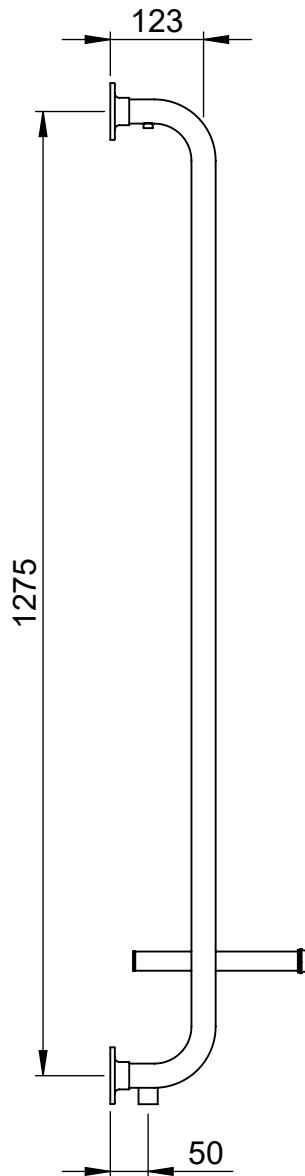

leri
TM014-MS
1350x525

Height: 1350

Width: 525

Depth: 265

Weight HO: 10.2 kg

EO: kg

Tube ϕ : 32 + 25 + 19

Pipe Centres: 240

Elec. element if specified: 200

Output @ 50° C Δ T Watts: 277

BTUs: 945

All dimensions in millimetres

Manufactured from Mild Steel

Vogue UK Ltd. reserve the right to alter specifications without prior notice.
ALL MEASUREMENTS ARE NOMINAL DIMENSIONS ONLY, AND ARE NOT BINDING.

SCALE 1:10

VOGUE UK

TOWEL WARMERS & RADIATORS

Strawberry Lane, Willenhall
West Midlands WV13 3RS

Tel: 01902 387000 Fax: 01902 387001

e-mail: sales@vogueuk.co.uk www.vogueuk.co.uk