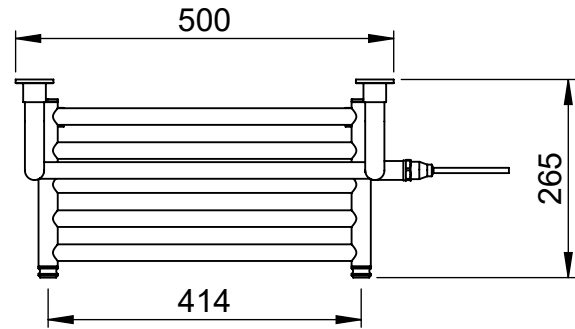

leri TM014-BR 750x500

Height: 750
Width: 500
Depth: 265
Weight HO: 4.5 kg
EO: 8.5 kg

Tube ϕ : 25.4 + 22
Face-Face Connections: 375
Elec. element if specified: 100
Output @ 50°C Δ T Watts: 219
BTUs: 747

All dimensions in millimetres

Manufactured from ISO/CEN CuZn36As (BS CZ126) brass tube

Vogue UK Ltd. reserve the right to alter specifications without prior notice.
ALL MEASUREMENTS ARE NOMINAL DIMENSIONS ONLY, AND ARE NOT BINDING.

SCALE 1:10

VOGUE UK
TOWEL WARMERS & RADIATORS

Strawberry Lane, Willenhall
West Midlands WV13 3RS
Tel: 01902 387000 Fax: 01902 387001
e-mail:sales@vogueuk.co.uk www.vogueuk.co.uk