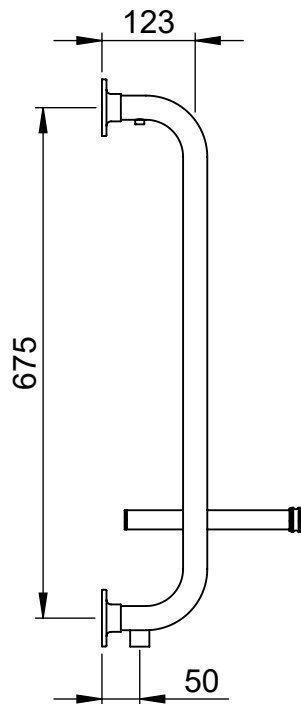

leri TM014-MS 750x525

Height: 750

Width: 525

Depth: 265

Weight HO: 6.85 kg

EO: kg

Tube ϕ : 32 + 25 + 19

Pipe Centres: 240

Elec. element if specified: 100

Output @ 50° C Δ T Watts: 173

BTUs: 590

All dimensions in millimetres

Manufactured from Mild Steel

Vogue UK Ltd. reserve the right to alter specifications without prior notice.
ALL MEASUREMENTS ARE NOMINAL DIMENSIONS ONLY, AND ARE NOT BINDING.

SCALE 1:10

VOGUE UK
TOWEL WARMERS & RADIATORS

Strawberry Lane, Willenhall
West Midlands WV13 3RS
Tel: 01902 387000 Fax: 01902 387001
e-mail: sales@vogueuk.co.uk www.vogueuk.co.uk