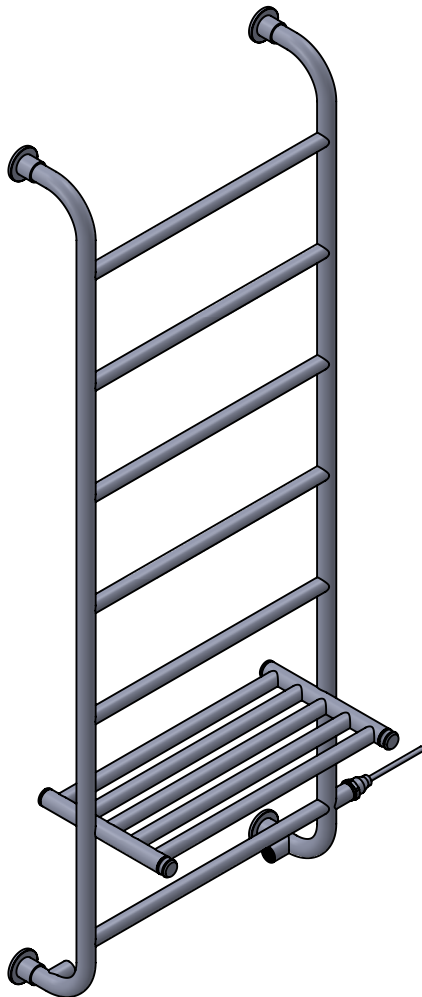

# leri TM014-MS 750x525

Height: 750

Width: 525

Depth: 265

Weight HO: 6.85 kg

EO: kg

Tube  $\phi$  : 32 + 25 + 19

Pipe Centres: 240

Height: 1350

Width: 500

Depth: 265

Weight HO: 8.5 kg

EO: 14.5 kg

Tube  $\phi$  : 25.4 + 22

Face-Face Connections: 375

Elec. element if specified: 200

Output @ 50° C  $\Delta$  T Watts: 329

BTUs: 1123

All dimensions in millimetres

Manufactured from ISO/CEN CuZn36As (BS CZ126) brass tube

Vogue UK Ltd. reserve the right to alter specifications without prior notice.  
 ALL MEASUREMENTS ARE NOMINAL DIMENSIONS ONLY, AND ARE NOT BINDING.