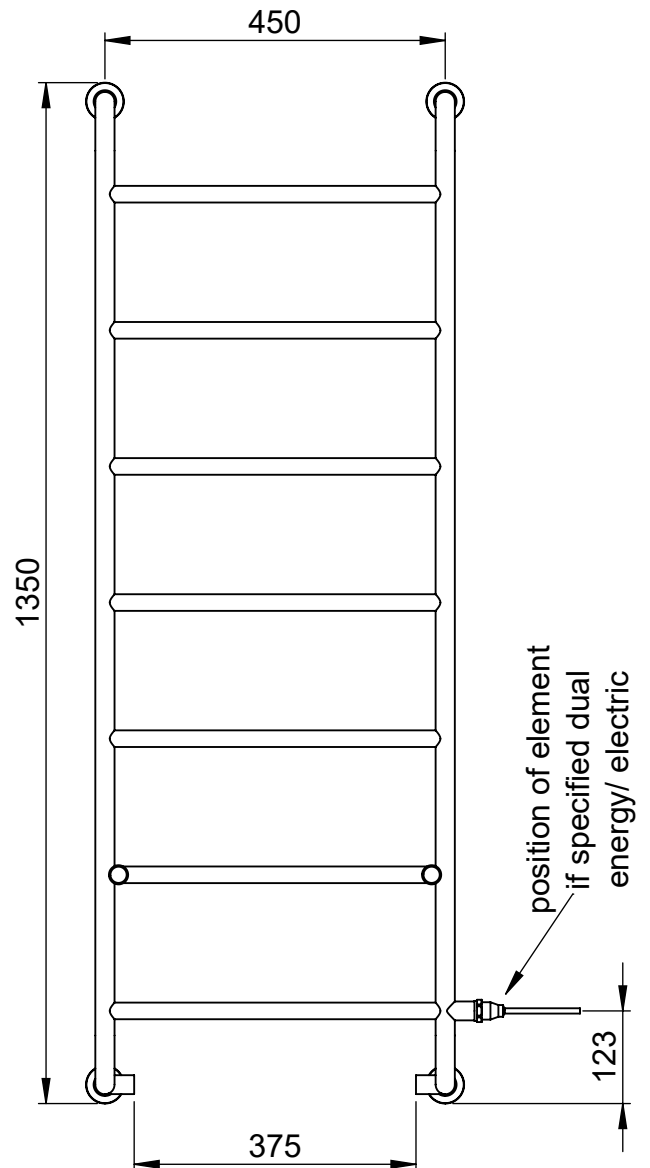

Height: 1350

Width: 525

Depth: 265

Weight HO: 10.2 kg

EO: kg

Tube  $\phi$  : 32 + 25 + 19

Pipe Centres: 240

Elec. element if specified: 200

# leri TM014-BR 750x500

Height: 750  
Width: 500  
Depth: 265  
Weight HO: 4.5 kg  
EO: 8.5 kg

Tube  $\phi$  : 25.4 + 22  
Face-Face Connections: 375  
Elec. element if specified: 100  
Output @ 50°C  $\Delta$  T Watts: 219  
BTUs: 747

Height: 1350

Width: 500

Depth: 265

Weight HO: 8.5 kg

EO: 14.5 kg

Tube  $\phi$  : 25.4 + 22

Face-Face Connections: 375

Elec. element if specified: 200

Output @ 50° C  $\Delta$  T Watts: 329

BTUs: 1123

All dimensions in millimetres

Manufactured from ISO/CEN CuZn36As (BS CZ126) brass tube

Vogue UK Ltd. reserve the right to alter specifications without prior notice.  
 ALL MEASUREMENTS ARE NOMINAL DIMENSIONS ONLY, AND ARE NOT BINDING.