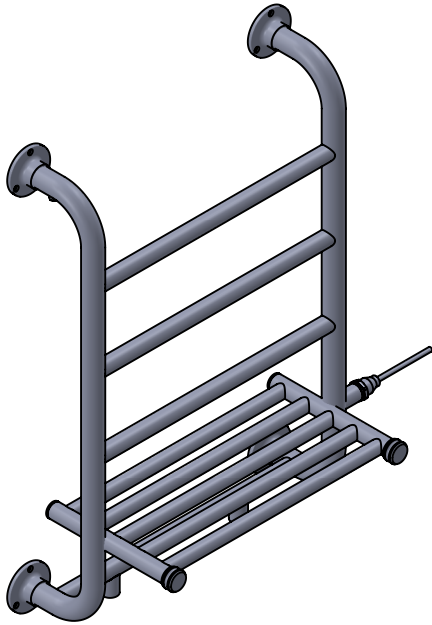

# leri TM014-MS 750x525

Height: 750

Width: 525

Depth: 265

Weight HO: 6.85 kg

EO: kg

Tube  $\phi$  : 32 + 25 + 19

Pipe Centres: 240

Elec. element if specified: 100

Output @ 50° C  $\Delta$  T Watts: 173

BTUs: 590

All dimensions in millimetres

Manufactured from Mild Steel

Vogue UK Ltd. reserve the right to alter specifications without prior notice.  
ALL MEASUREMENTS ARE NOMINAL DIMENSIONS ONLY, AND ARE NOT BINDING.

Height: 1350

Width: 525

Depth: 265

Weight HO: 10.2 kg

EO: kg

Tube  $\phi$  : 32 + 25 + 19

Pipe Centres: 240

Elec. element if specified: 200

Height: 1350

Width: 500

Depth: 265

Weight HO: 8.5 kg

EO: 14.5 kg

Tube  $\phi$  : 25.4 + 22

Face-Face Connections: 375

Elec. element if specified: 200