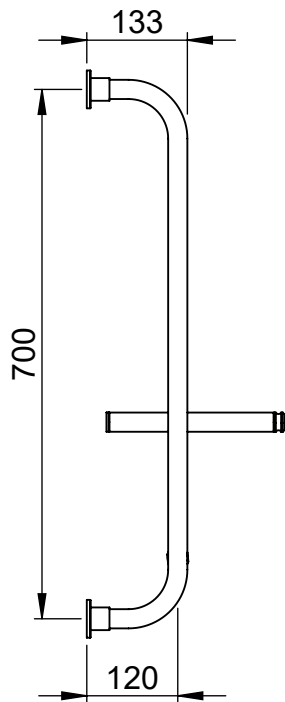

leri TM014-BR 750x500

Height: 750
Width: 500
Depth: 265
Weight HO: 4.5 kg
EO: 8.5 kg

Tube ϕ : 25.4 + 22
Face-Face Connections: 375
Elec. element if specified: 100
Output @ 50°C Δ T Watts: 219
BTUs: 747

All dimensions in millimetres

Manufactured from ISO/CEN CuZn36As (BS CZ126) brass tube

Vogue UK Ltd. reserve the right to alter specifications without prior notice.
ALL MEASUREMENTS ARE NOMINAL DIMENSIONS ONLY, AND ARE NOT BINDING.

SCALE 1:10

VOGUE UK
TOWEL WARMERS & RADIATORS

Strawberry Lane, Willenhall
West Midlands WV13 3RS
Tel: 01902 387000 Fax: 01902 387001
e-mail:sales@vogueuk.co.uk www.vogueuk.co.uk