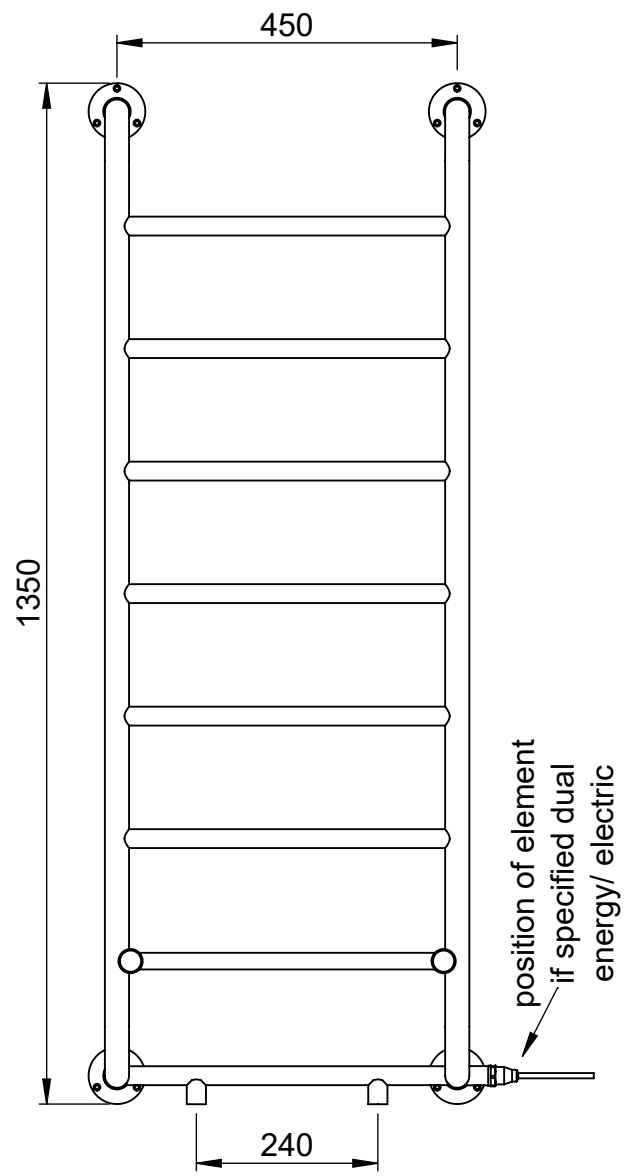

leri
TM014-MS
1350x525

Height: 1350

Width: 525

Depth: 265

Weight HO: 10.2 kg

EO: kg

Tube ϕ : 32 + 25 + 19

Pipe Centres: 240

Elec. element if specified: 200

Output @ 50° C Δ T Watts: 277

BTUs: 945

All dimensions in millimetres

Manufactured from Mild Steel

Vogue UK Ltd. reserve the right to alter specifications without prior notice.
ALL MEASUREMENTS ARE NOMINAL DIMENSIONS ONLY, AND ARE NOT BINDING.

SCALE 1:10

VOGUE UK

TOWEL WARMERS & RADIATORS

Strawberry Lane, Willenhall
West Midlands WV13 3RS

Tel: 01902 387000 Fax: 01902 387001

e-mail: sales@vogueuk.co.uk www.vogueuk.co.uk