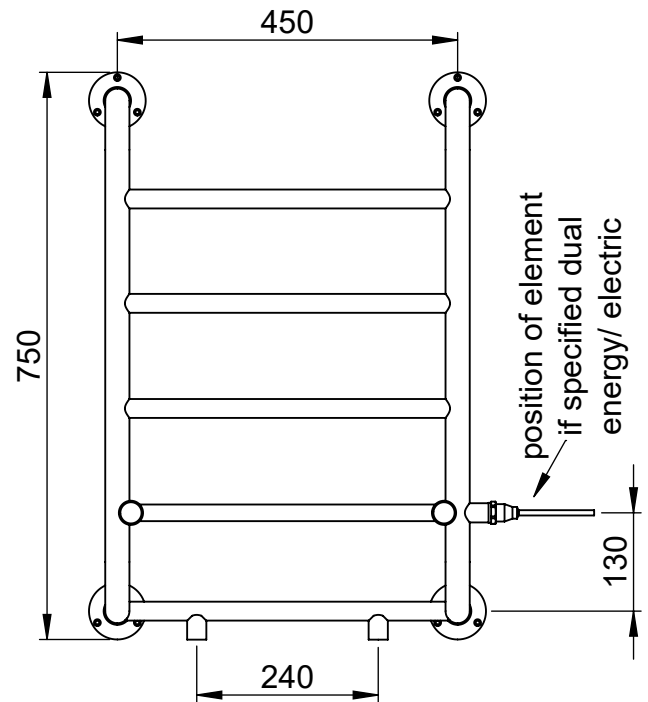

# leri TM014-MS 750x525

Height: 750

Width: 525

Depth: 265

Weight HO: 6.85 kg

EO: kg

Tube  $\phi$  : 32 + 25 + 19

Pipe Centres: 240

Elec. element if specified: 100

Output @ 50° C  $\Delta$  T Watts: 173

BTUs: 590

All dimensions in millimetres

Manufactured from Mild Steel

Vogue UK Ltd. reserve the right to alter specifications without prior notice.  
ALL MEASUREMENTS ARE NOMINAL DIMENSIONS ONLY, AND ARE NOT BINDING.

Height: 1350

Width: 525

Depth: 265

Weight HO: 10.2 kg

EO: kg

Tube  $\phi$  : 32 + 25 + 19

Pipe Centres: 240

Elec. element if specified: 200

Height: 1350

Width: 500

Depth: 265

Weight HO: 8.5 kg

EO: 14.5 kg

Tube  $\phi$  : 25.4 + 22

Face-Face Connections: 375

Elec. element if specified: 200