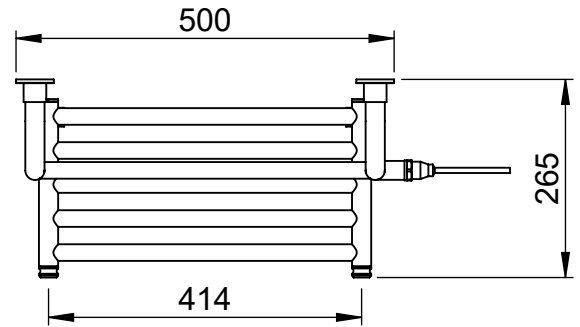

Height: 1350

Width: 500

Depth: 265

Weight HO: 8.5 kg

EO: 14.5 kg

Tube  $\phi$  : 25.4 + 22

Face-Face Connections: 375

Elec. element if specified: 200

Output @ 50° C  $\Delta$  T Watts: 329

BTUs: 1123

All dimensions in millimetres

Manufactured from ISO/CEN CuZn36As (BS CZ126) brass tube

Vogue UK Ltd. reserve the right to alter specifications without prior notice.  
 ALL MEASUREMENTS ARE NOMINAL DIMENSIONS ONLY, AND ARE NOT BINDING.