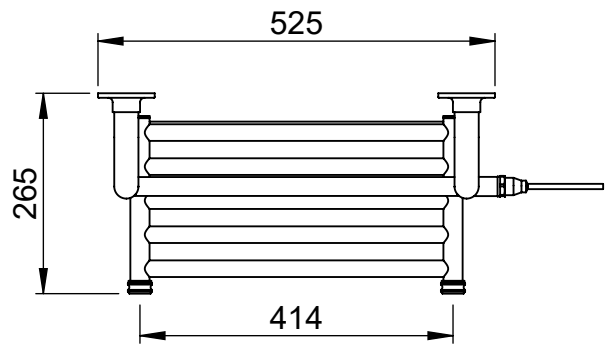

# leri TM014-MS 750x525

Height: 750

Width: 525

Depth: 265

Weight HO: 6.85 kg

EO: kg

Tube  $\phi$  : 32 + 25 + 19

Pipe Centres: 240

Elec. element if specified: 100

Output @ 50° C  $\Delta$  T Watts: 173

BTUs: 590

All dimensions in millimetres

Manufactured from Mild Steel

Vogue UK Ltd. reserve the right to alter specifications without prior notice.  
ALL MEASUREMENTS ARE NOMINAL DIMENSIONS ONLY, AND ARE NOT BINDING.

Height: 1350

Width: 525

Depth: 265

Weight HO: 10.2 kg

EO: kg

Tube  $\phi$  : 32 + 25 + 19

Pipe Centres: 240

Elec. element if specified: 200

Height: 1350

Width: 500

Depth: 265

Weight HO: 8.5 kg

EO: 14.5 kg

Tube  $\phi$  : 25.4 + 22

Face-Face Connections: 375

Elec. element if specified: 200