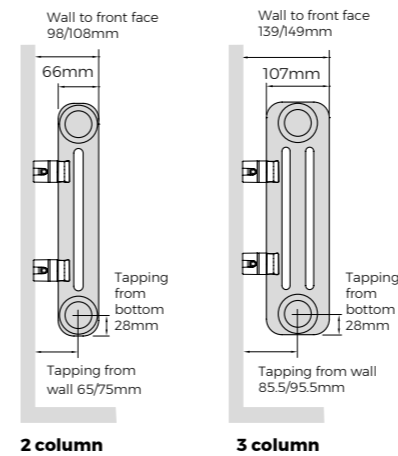

Sections	White Code	WHITE PRICE (ex VAT)	WHITE PRICE (inc VAT)	Colour Code	COLOUR PRICE (ex VAT)	COLOUR PRICE (inc VAT)	Height mm	Width mm	Wall To Face mm	Tapping From Wall mm	Centres mm	Heat Output Δt 50°C		Dry Weight kg	Water Content ltrs
												Watts	BTUs		
2 COLUMN															
6	FWH-2-1800-06			FCO-2-1800-06			1800	300	98/108	65/75	300	805	2747	15.60	9.48
8	FWH-2-1800-08			FCO-2-1800-08			1800	392	98/108	65/75	392	1073	3661	20.80	12.64
11	FWH-2-1800-11			FCO-2-1800-11			1800	530	98/108	65/75	530	1475	5033	28.60	17.38
3 COLUMN															
6	FWH-3-1800-06			FCO-3-1800-06			1800	300	139/149	85.5/95.5	300	1081	3688	23.46	14.10
8	FWH-3-1800-08			FCO-3-1800-08			1800	392	139/149	85.5/95.5	392	1442	4920	31.28	18.80
11	FWH-3-1800-11			FCO-3-1800-11			1800	530	139/149	85.5/95.5	530	1982	6763	43.01	25.85

Code	Item	PRICE (ex VAT)	PRICE (inc VAT)	Code	Item	PRICE (ex VAT)	PRICE (inc VAT)	Recommended feet: 2
SLIP ON FEET: WHITE				SLIP ON FEET: COLOUR				
FITZW-02	Fitzrovia White Foot 2 Column			FITZC-02	Fitzrovia Colour Foot 2 Column			
FITZW-03	Fitzrovia White Foot 3 Column			FITZC-03	Fitzrovia Colour Foot 3 Column			

Code	Item	PRICE (ex VAT)	PRICE (inc VAT)
TOWEL BAR			
FITZ-TB	Fitzrovia 8 Section Chrome Towel Bar		

Optional colours

F03 Anthracite (Stocked on page 10) | RAL 7016 Anthracite Grey (Matt) | F23 Sparkling Grey | F15 Sparkling Black | M02 Black Brown | M04 Black Silver 2 | F37 Denim Blue

If you would like a colour swatch please contact head office

White finish

Optional towel bar

Slip on feet (adds 100mm to the height of the radiator)

Shown in White with optional slip on feet, Chrome Studio angled manual valves and pipe sleeves