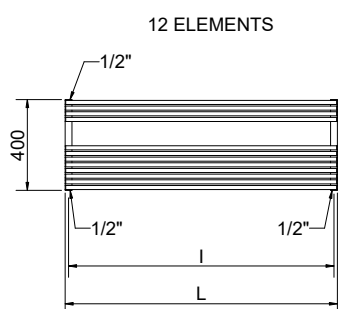

Quotes for square Kristal valves with thermostatic option

**Thermostatic head
white**

(Kit 2 pieces)

Art. nr. 5035270710016

Thermostatic head quotes

**Kit 2 hooks
white R01**

Art. nr. 5991990310388

If ordered separately from the radiator, the accessories are available in standard white only

Art. nr. are referred to colour WHITE R01

(*) The fixing kit has the same pipe centre (l) as the radiator

Quotes for Kristal valves

LUCY 18 WIDE

Height [mm]	Width L [mm]	Pipe centres l [mm]	Art. nr.	Dry Weight [Kg]	Surface [m ²]	Water content [lt]	Thermal output [Watt]		Exp. n	Dual energy kit
							$\Delta t=50^{\circ}\text{C}$	$\Delta t=30^{\circ}\text{C}$		[Watt]
400	1200	1170	3551406100250	8,1	0,89	3,2	585	319	1,18905	400
	1400	1370	3551406100252	9,0	1,025	3,6	701	383	1,18223	400
575	1200	1170	3551406100251	12,6	1,4	5,0	901	493	1,1811	700
	1400	1370	3551406100253	14,2	1,6	5,7	1091	587	1,21455	700