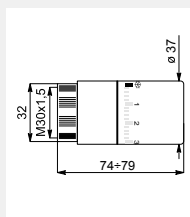

Thermostatic head quotes