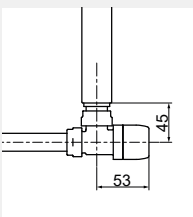

T. max: 110° C

Connections: n° 2 x 1/2" G - 1 x 1/2" G

CERTIFICATES

ACCESSORIES

**Kristal valve square
with thermostatic option
white R01**

Copper conn. \varnothing 12/14/15
Art. nr. 5991990311161

Multilayer conn. \varnothing 16
Art. nr. 5991990311160

Art. nr. are referred to colour WHITE R01

(*) The fixing kit has the same pipe centre (l) as the radiator

Quotes for Kristal valves

LUCY 18 WIDE

Height [mm]	Width L [mm]	Pipe centres l [mm]	Art. nr.	Dry Weight [Kg]	Surface [m ²]	Water content [lt]	Thermal output [Watt]		Exp. n	Dual energy kit
							$\Delta t=50^{\circ}\text{C}$	$\Delta t=30^{\circ}\text{C}$		[Watt]
400	1200	1170	3551406100250	8,1	0,89	3,2	585	319	1,18905	400
	1400	1370	3551406100252	9,0	1,025	3,6	701	383	1,18223	400
575	1200	1170	3551406100251	12,6	1,4	5,0	901	493	1,1811	700
	1400	1370	3551406100253	14,2	1,6	5,7	1091	587	1,21455	700