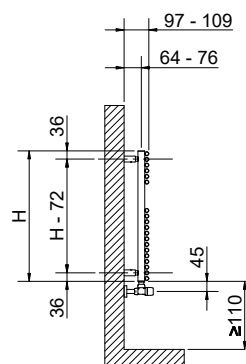

Art. nr. are referred to colour WHITE R01

(*) The fixing kit has the same pipe centre (l) as the radiator

Quotes for Kristal valves

LUCY 18 WIDE

Height [mm]	Width L [mm]	Pipe centres l [mm]	Art. nr.	Dry Weight [Kg]	Surface [m ²]	Water content [lt]	Thermal output [Watt]		Exp. n	Dual energy kit
							$\Delta t=50^{\circ}\text{C}$	$\Delta t=30^{\circ}\text{C}$		[Watt]
400	1200	1170	3551406100250	8,1	0,89	3,2	585	319	1,18905	400
	1400	1370	3551406100252	9,0	1,025	3,6	701	383	1,18223	400
575	1200	1170	3551406100251	12,6	1,4	5,0	901	493	1,1811	700
	1400	1370	3551406100253	14,2	1,6	5,7	1091	587	1,21455	700