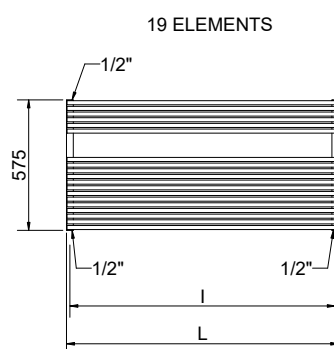

Quotes for square Kristal valves with thermostatic option

**Thermostatic head
white**

(Kit 2 pieces)

Art. nr. 5035270710016

Thermostatic head quotes

**Kit 2 hooks
white R01**

Art. nr. 5991990310388

If ordered separately from the radiator, the accessories are available in standard white only

Art. nr. are referred to colour WHITE R01

(*) The fixing kit has the same pipe centre (l) as the radiator

Quotes for Kristal valves

LUCY 18 WIDE

Height [mm]	Width L [mm]	Pipe centres l [mm]	Art. nr.	Dry Weight [Kg]	Surface [m ²]	Water content [lt]	Thermal output [Watt]		Exp. n	Dual energy kit
							$\Delta t=50^{\circ}\text{C}$	$\Delta t=30^{\circ}\text{C}$		[Watt]
400	1200	1170	3551406100250	8,1	0,89	3,2	585	319	1,18905	400
	1400	1370	3551406100252	9,0	1,025	3,6	701	383	1,18223	400
575	1200	1170	3551406100251	12,6	1,4	5,0	901	493	1,1811	700
	1400	1370	3551406100253	14,2	1,6	5,7	1091	587	1,21455	700