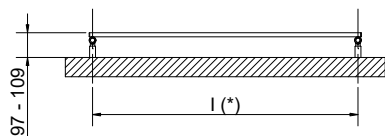

Art. nr. are referred to colour WHITE R01

(*) The fixing kit has the same pipe centre (l) as the radiator

Quotes for Kristal valves

LUCY 18 WIDE

Height [mm]	Width L [mm]	Pipe centres l [mm]	Art. nr.	Dry Weight [Kg]	Surface [m ²]	Water content [lt]	Thermal output [Watt]		Exp. n	Dual energy kit
							$\Delta t=50^{\circ}\text{C}$	$\Delta t=30^{\circ}\text{C}$		[Watt]
400	1200	1170	3551406100250	8,1	0,89	3,2	585	319	1,18905	400
	1400	1370	3551406100252	9,0	1,025	3,6	701	383	1,18223	400
575	1200	1170	3551406100251	12,6	1,4	5,0	901	493	1,1811	700
	1400	1370	3551406100253	14,2	1,6	5,7	1091	587	1,21455	700