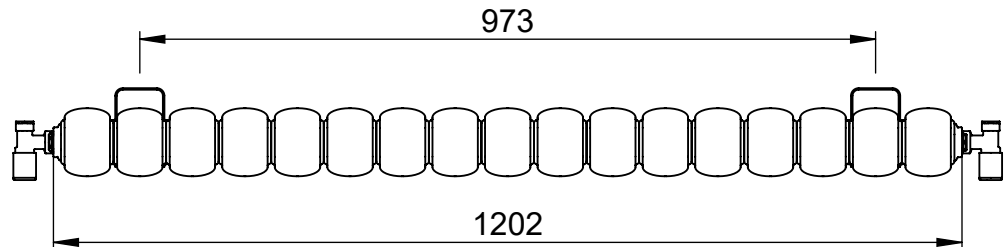

**Mode II
CN027
450x1202**

Height: 450
Width: 1202
Depth: 90
Weight HO: kg
EO: kg

Tube ϕ : n/a
End to End Connections: 1202
Elec. element if specified: n/a
Output @ 50°C Δ T Watts: 966
BTUs: 3296

All dimensions in millimetres

Manufactured from Mild Steel

Vogue UK Ltd. reserve the right to alter specifications without prior notice.
ALL MEASUREMENTS ARE NOMINAL DIMENSIONS ONLY, AND ARE NOT BINDING.

SCALE 1:10

VOGUE UK
TOWEL WARMERS & RADIATORS

Strawberry Lane, Willenhall
West Midlands WV13 3RS
Tel: 01902 387000 Fax: 01902 387001
e-mail: sales@vogueuk.co.uk www.vogueuk.co.uk