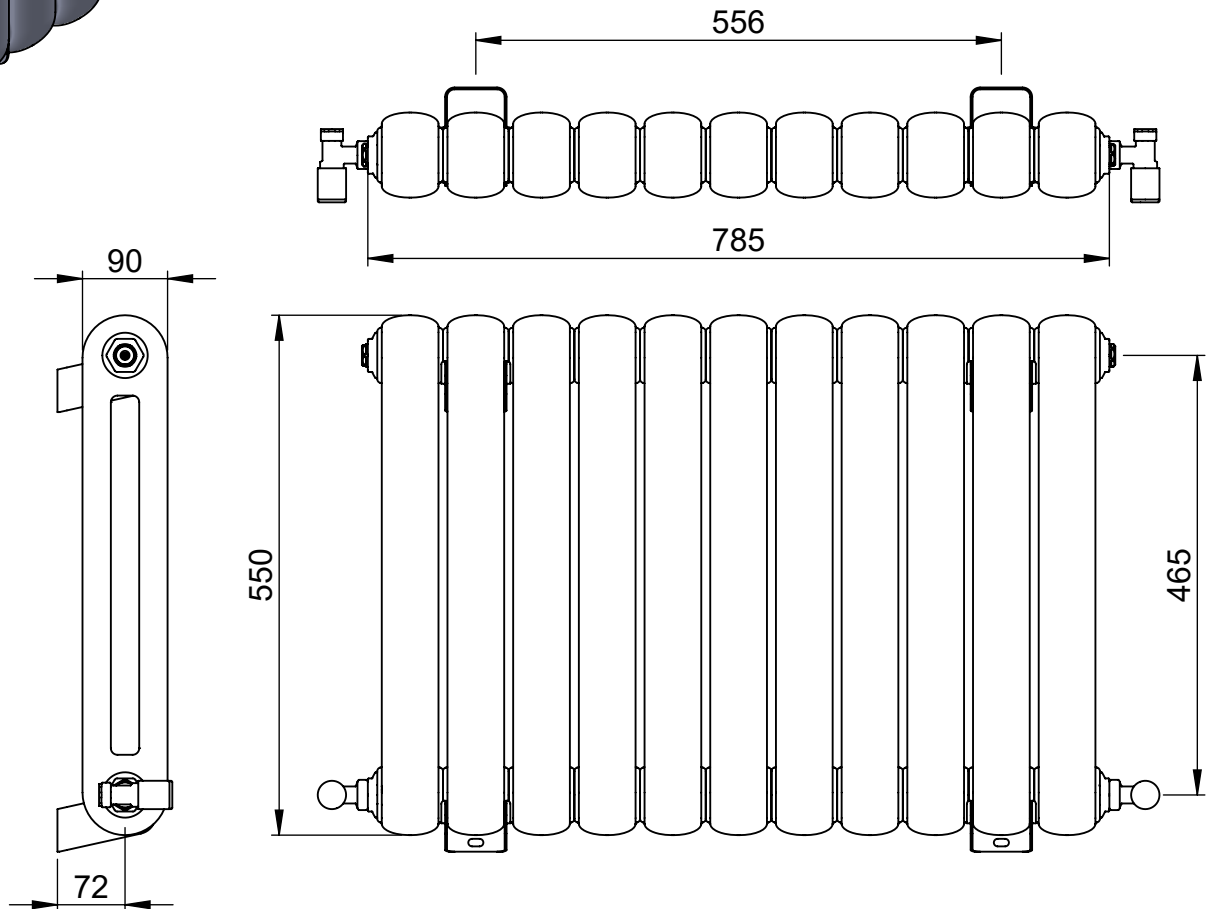

**Mode II
CN027
550x785**

Height: 550
Width: 785
Depth: 90
Weight HO: kg
EO: kg

Tube ϕ : n/a
End to End Connections: 785
Elec. element if specified: n/a
Output @ 50° C Δ T Watts: 793
BTUs: 2706

All dimensions in millimetres

Manufactured from Mild Steel

Vogue UK Ltd. reserve the right to alter specifications without prior notice.
ALL MEASUREMENTS ARE NOMINAL DIMENSIONS ONLY, AND ARE NOT BINDING.

SCALE 1:8

VOGUE UK
TOWEL WARMERS & RADIATORS

Strawberry Lane, Willenhall
West Midlands WV13 3RS
Tel: 01902 387000 Fax: 01902 387001
e-mail:sales@vogueuk.co.uk www.vogueuk.co.uk