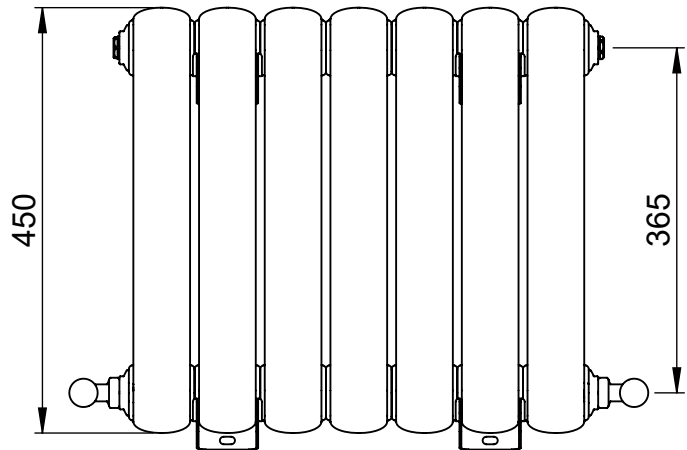

**Mode II
CN027
450x507**

Height: 450
Width: 507
Depth: 90
Weight HO: kg
EO: kg

Tube ϕ : n/a
End to End Connections: 507
Elec. element if specified: n/a
Output @ 50° C Δ T Watts: 398
BTUs: 1358

All dimensions in millimetres

Manufactured from Mild Steel

Vogue UK Ltd. reserve the right to alter specifications without prior notice.
ALL MEASUREMENTS ARE NOMINAL DIMENSIONS ONLY, AND ARE NOT BINDING.

SCALE 1:8

VOGUE UK
TOWEL WARMERS & RADIATORS

Strawberry Lane, Willenhall
West Midlands WV13 3RS
Tel: 01902 387000 Fax: 01902 387001
e-mail: sales@vogueuk.co.uk www.vogueuk.co.uk