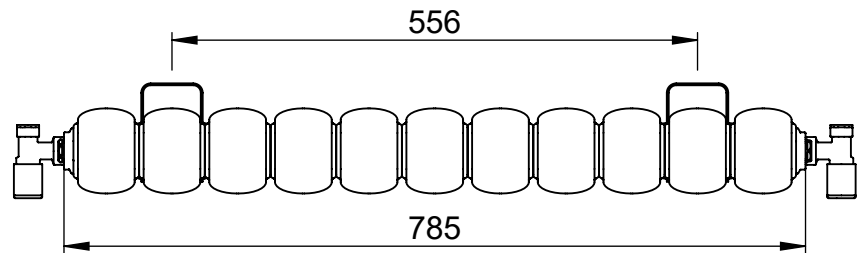

**Mode II
CN027
450x785**

Height: 450
Width: 785
Depth: 90
Weight HO: kg
EO: kg

Tube ϕ : n/a
End to End Connections: 785
Elec. element if specified: n/a
Output @ 50° C Δ T Watts: 625
BTUs: 2133

All dimensions in millimetres

Manufactured from Mild Steel

Vogue UK Ltd. reserve the right to alter specifications without prior notice.
ALL MEASUREMENTS ARE NOMINAL DIMENSIONS ONLY, AND ARE NOT BINDING.

SCALE 1:8

VOGUE UK
TOWEL WARMERS & RADIATORS

Strawberry Lane, Willenhall
West Midlands WV13 3RS
Tel: 01902 387000 Fax: 01902 387001
e-mail: sales@vogueuk.co.uk www.vogueuk.co.uk