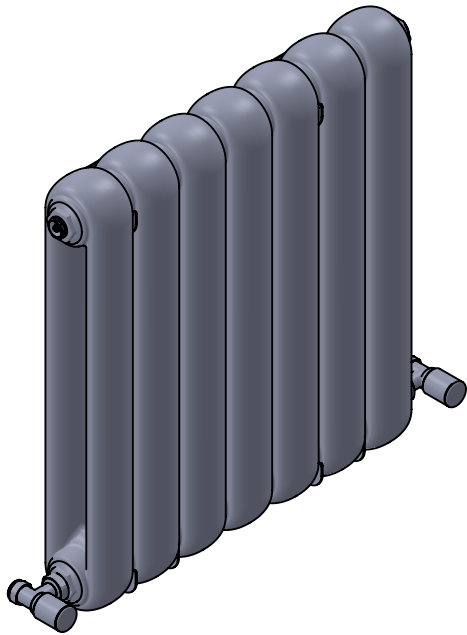

**Mode II
CN027
550x507**

Height: 550
Width: 507
Depth: 90
Weight HO: kg
EO: kg

Tube ϕ : n/a
End to End Connections: 507
Elec. element if specified: n/a
Output @ 50°C Δ T Watts: 505
BTUs: 1723

All dimensions in millimetres

Manufactured from Mild Steel

Vogue UK Ltd. reserve the right to alter specifications without prior notice.
ALL MEASUREMENTS ARE NOMINAL DIMENSIONS ONLY, AND ARE NOT BINDING.

SCALE 1:8

VOGUE UK
TOWEL WARMERS & RADIATORS

Strawberry Lane, Willenhall
West Midlands WV13 3RS
Tel: 01902 387000 Fax: 01902 387001
e-mail: sales@vogueuk.co.uk www.vogueuk.co.uk