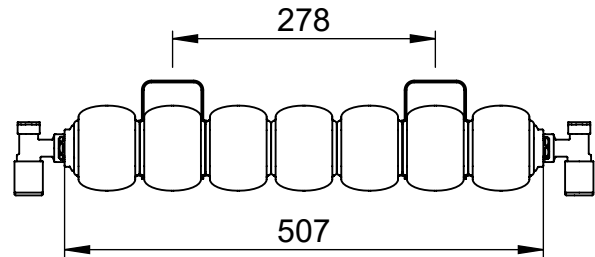

Strawberry Lane, Willenhall  
West Midlands WV13 3RS  
Tel: 01902 387000 Fax: 01902 387001  
e-mail: sales@vogueuk.co.uk www.vogueuk.co.uk

**Mode II  
CN027  
550x507**

Height: 550  
Width: 507  
Depth: 90  
Weight HO: kg  
EO: kg

Tube  $\phi$  : n/a  
End to End Connections: 507  
Elec. element if specified: n/a  
Output @ 50°C  $\Delta$  T Watts: 505  
BTUs: 1723

All dimensions in millimetres

Manufactured from Mild Steel

Vogue UK Ltd. reserve the right to alter specifications without prior notice.  
ALL MEASUREMENTS ARE NOMINAL DIMENSIONS ONLY, AND ARE NOT BINDING.