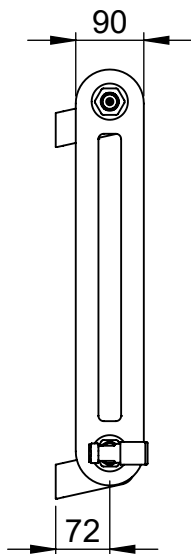

**Mode II
CN027
550x1202**

Height: 550
Width: 1202
Depth: 90
Weight HO: kg
EO: kg

Tube ϕ : n/a
End to End Connections: 1202
Elec. element if specified: n/a
Output @ 50°C Δ T Watts: 1226
BTUs: 4183

All dimensions in millimetres

Manufactured from Mild Steel

Vogue UK Ltd. reserve the right to alter specifications without prior notice.
ALL MEASUREMENTS ARE NOMINAL DIMENSIONS ONLY, AND ARE NOT BINDING.

SCALE 1:10

VOGUE UK
TOWEL WARMERS & RADIATORS

Strawberry Lane, Willenhall
West Midlands WV13 3RS
Tel: 01902 387000 Fax: 01902 387001
e-mail: sales@vogueuk.co.uk www.vogueuk.co.uk