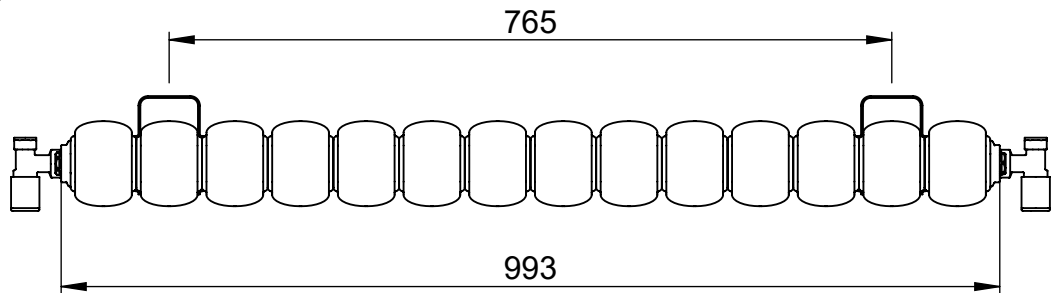

Strawberry Lane, Willenhall  
West Midlands WV13 3RS  
Tel: 01902 387000 Fax: 01902 387001  
e-mail: sales@vogueuk.co.uk www.vogueuk.co.uk

**Mode II  
CN027  
450x993**

Height: 450  
Width: 993  
Depth: 90  
Weight HO: kg  
EO: kg

Tube  $\phi$ : n/a  
End to End Connections: 993  
Elec. element if specified: n/a  
Output @ 50°C  $\Delta$  T Watts: 796  
BTUs: 2716

All dimensions in millimetres

Manufactured from Mild Steel

Vogue UK Ltd. reserve the right to alter specifications without prior notice.  
ALL MEASUREMENTS ARE NOMINAL DIMENSIONS ONLY, AND ARE NOT BINDING.