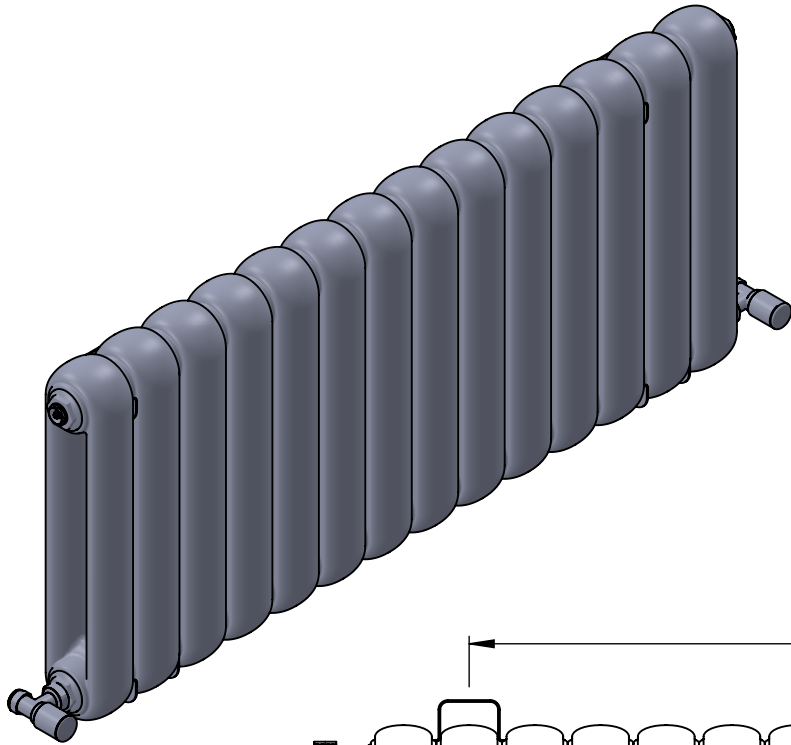

**Mode II
CN027
450x993**

Height: 450
Width: 993
Depth: 90
Weight HO: kg
EO: kg

Tube ϕ : n/a
End to End Connections: 993
Elec. element if specified: n/a
Output @ 50°C Δ T Watts: 796
BTUs: 2716

All dimensions in millimetres

Manufactured from Mild Steel

Vogue UK Ltd. reserve the right to alter specifications without prior notice.
ALL MEASUREMENTS ARE NOMINAL DIMENSIONS ONLY, AND ARE NOT BINDING.

SCALE 1:8

VOGUE UK
TOWEL WARMERS & RADIATORS

Strawberry Lane, Willenhall
West Midlands WV13 3RS
Tel: 01902 387000 Fax: 01902 387001
e-mail: sales@vogueuk.co.uk www.vogueuk.co.uk