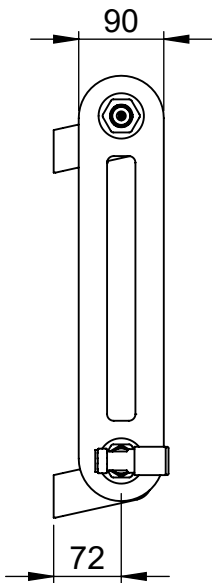

**Mode II  
CN027  
450x507**

Height: 450  
Width: 507  
Depth: 90  
Weight HO: kg  
EO: kg

Tube  $\phi$  : n/a  
End to End Connections: 507  
Elec. element if specified: n/a  
Output @ 50° C  $\Delta$  T Watts: 398  
BTUs: 1358

Height: 450  
Width: 785  
Depth: 90  
Weight HO: kg  
EO: kg

Tube  $\phi$ : n/a  
End to End Connections: 785  
Elec. element if specified: n/a  
Output @ 50° C  $\Delta$  T Watts: 625  
BTUs: 2133

All dimensions in millimetres

Tube  $\phi$ : n/a  
End to End Connections: 993  
Elec. element if specified: n/a  
Output @ 50°C  $\Delta$  T Watts: 796  
BTUs: 2716

All dimensions in millimetres

Manufactured from Mild Steel

Vogue UK Ltd. reserve the right to alter specifications without prior notice.  
ALL MEASUREMENTS ARE NOMINAL DIMENSIONS ONLY, AND ARE NOT BINDING.

Height: 450  
Width: 1202  
Depth: 90  
Weight HO: kg  
EO: kg

Tube  $\phi$ : n/a  
End to End Connections: 1202  
Elec. element if specified: n/a  
Output @ 50°C  $\Delta$  T Watts: 966  
BTUs: 3296

All dimensions in millimetres