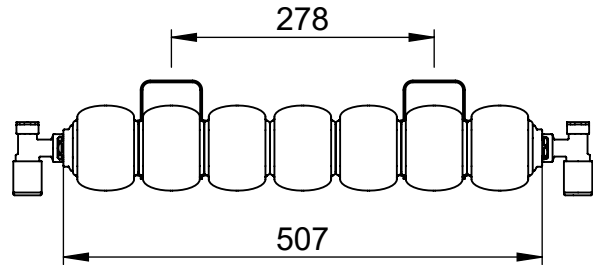

**Mode II
CN027
450x507**

Height: 450
Width: 507
Depth: 90
Weight HO: kg
EO: kg

Tube ϕ : n/a
End to End Connections: 507
Elec. element if specified: n/a
Output @ 50° C Δ T Watts: 398
BTUs: 1358

All dimensions in millimetres

Manufactured from Mild Steel

Vogue UK Ltd. reserve the right to alter specifications without prior notice.
ALL MEASUREMENTS ARE NOMINAL DIMENSIONS ONLY, AND ARE NOT BINDING.

SCALE 1:8

VOGUE UK
TOWEL WARMERS & RADIATORS

Strawberry Lane, Willenhall
West Midlands WV13 3RS
Tel: 01902 387000 Fax: 01902 387001
e-mail: sales@vogueuk.co.uk www.vogueuk.co.uk