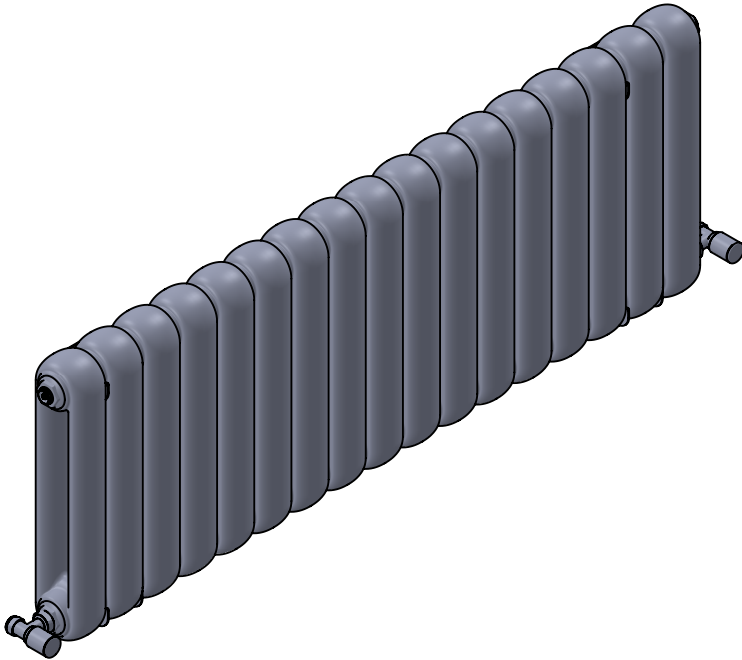

**Mode II
CN027
450x1202**

Height: 450
Width: 1202
Depth: 90
Weight HO: kg
EO: kg

Tube ϕ : n/a
End to End Connections: 1202
Elec. element if specified: n/a
Output @ 50°C Δ T Watts: 966
BTUs: 3296

All dimensions in millimetres

Manufactured from Mild Steel

Vogue UK Ltd. reserve the right to alter specifications without prior notice.
ALL MEASUREMENTS ARE NOMINAL DIMENSIONS ONLY, AND ARE NOT BINDING.

SCALE 1:10

VOGUE UK
TOWEL WARMERS & RADIATORS

Strawberry Lane, Willenhall
West Midlands WV13 3RS
Tel: 01902 387000 Fax: 01902 387001
e-mail: sales@vogueuk.co.uk www.vogueuk.co.uk