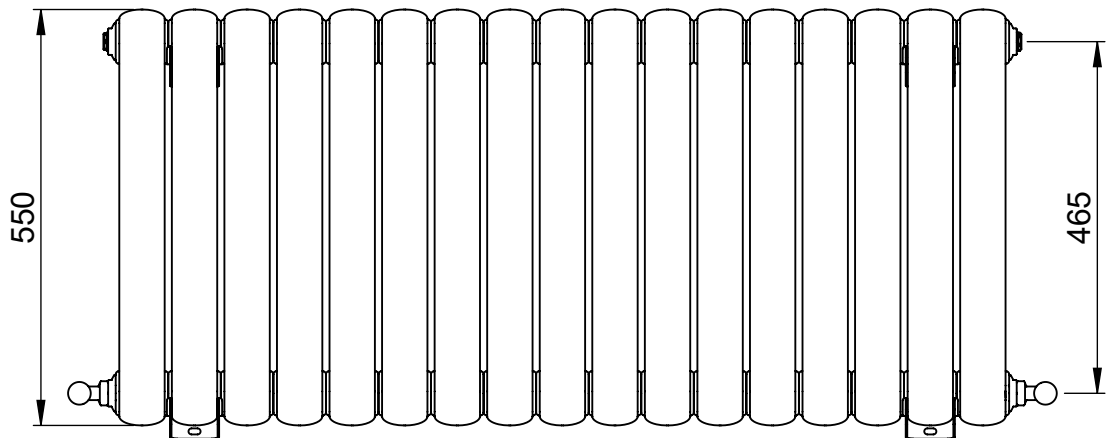

**Mode II
CN027
550x1202**

Height: 550
Width: 1202
Depth: 90
Weight HO: kg
EO: kg

Tube ϕ : n/a
End to End Connections: 1202
Elec. element if specified: n/a
Output @ 50°C Δ T Watts: 1226
BTUs: 4183

All dimensions in millimetres

Manufactured from Mild Steel

Vogue UK Ltd. reserve the right to alter specifications without prior notice.
ALL MEASUREMENTS ARE NOMINAL DIMENSIONS ONLY, AND ARE NOT BINDING.

SCALE 1:10

VOGUE UK
TOWEL WARMERS & RADIATORS

Strawberry Lane, Willenhall
West Midlands WV13 3RS
Tel: 01902 387000 Fax: 01902 387001
e-mail: sales@vogueuk.co.uk www.vogueuk.co.uk