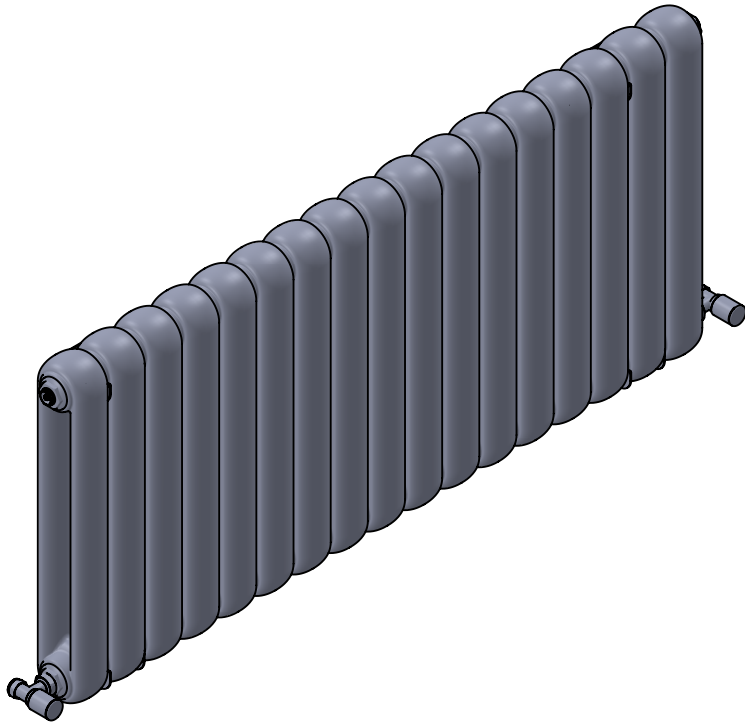

**Mode II
CN027
550x1202**

Height: 550
Width: 1202
Depth: 90
Weight HO: kg
EO: kg

Tube ϕ : n/a
End to End Connections: 1202
Elec. element if specified: n/a
Output @ 50°C Δ T Watts: 1226
BTUs: 4183

All dimensions in millimetres

Manufactured from Mild Steel

Vogue UK Ltd. reserve the right to alter specifications without prior notice.
ALL MEASUREMENTS ARE NOMINAL DIMENSIONS ONLY, AND ARE NOT BINDING.

SCALE 1:10

VOGUE UK
TOWEL WARMERS & RADIATORS

Strawberry Lane, Willenhall
West Midlands WV13 3RS
Tel: 01902 387000 Fax: 01902 387001
e-mail: sales@vogueuk.co.uk www.vogueuk.co.uk