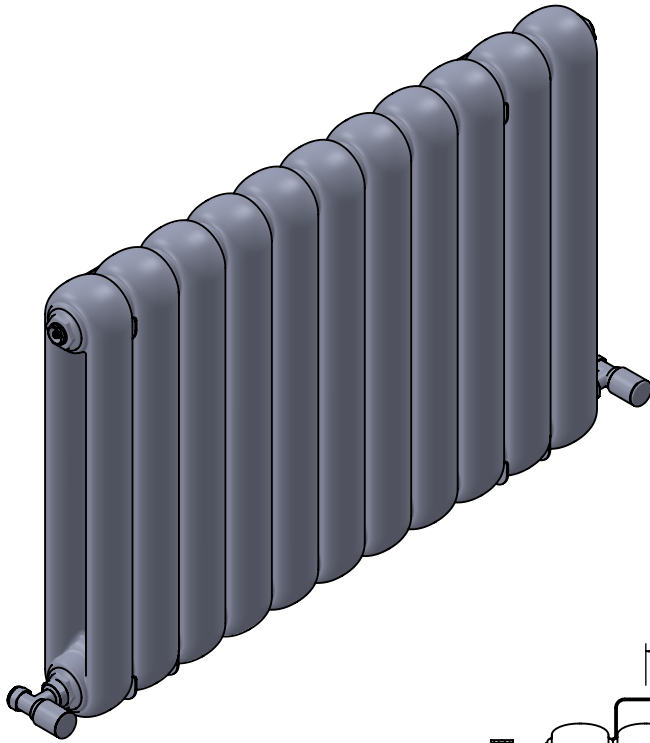

**Mode II
CN027
550x785**

Height: 550
Width: 785
Depth: 90
Weight HO: kg
EO: kg

Tube ϕ : n/a
End to End Connections: 785
Elec. element if specified: n/a
Output @ 50° C Δ T Watts: 793
BTUs: 2706

All dimensions in millimetres

Manufactured from Mild Steel

Vogue UK Ltd. reserve the right to alter specifications without prior notice.
ALL MEASUREMENTS ARE NOMINAL DIMENSIONS ONLY, AND ARE NOT BINDING.

SCALE 1:8

VOGUE UK
TOWEL WARMERS & RADIATORS

Strawberry Lane, Willenhall
West Midlands WV13 3RS
Tel: 01902 387000 Fax: 01902 387001
e-mail:sales@vogueuk.co.uk www.vogueuk.co.uk