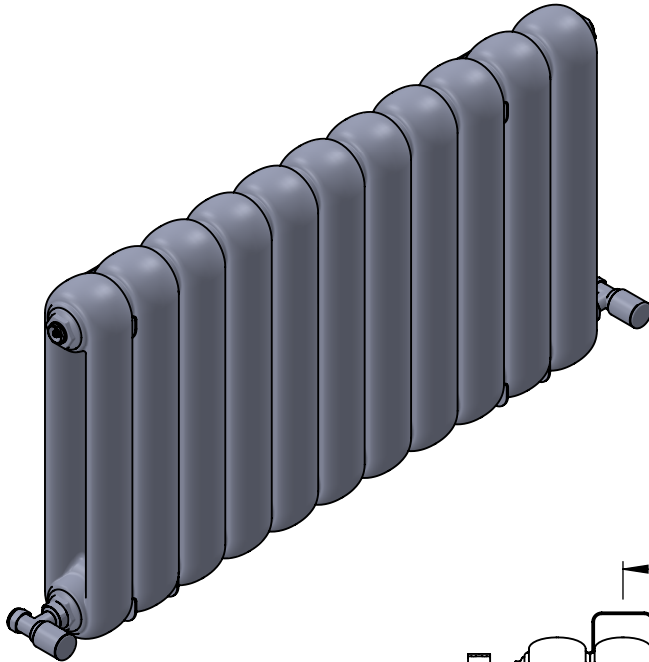

**Mode II
CN027
450x785**

Height: 450
Width: 785
Depth: 90
Weight HO: kg
EO: kg

Tube ϕ : n/a
End to End Connections: 785
Elec. element if specified: n/a
Output @ 50° C Δ T Watts: 625
BTUs: 2133

All dimensions in millimetres

Manufactured from Mild Steel

Vogue UK Ltd. reserve the right to alter specifications without prior notice.
ALL MEASUREMENTS ARE NOMINAL DIMENSIONS ONLY, AND ARE NOT BINDING.

SCALE 1:8

VOGUE UK
TOWEL WARMERS & RADIATORS

Strawberry Lane, Willenhall
West Midlands WV13 3RS
Tel: 01902 387000 Fax: 01902 387001
e-mail: sales@vogueuk.co.uk www.vogueuk.co.uk