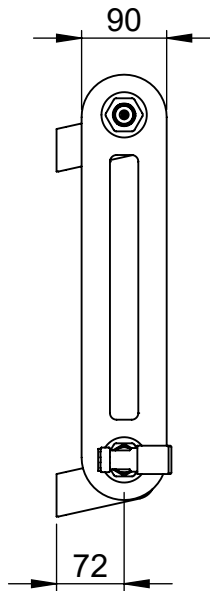

**Mode II
CN027
450x507**

Height: 450
Width: 507
Depth: 90
Weight HO: kg
EO: kg

Tube ϕ : n/a
End to End Connections: 507
Elec. element if specified: n/a
Output @ 50° C Δ T Watts: 398
BTUs: 1358

All dimensions in millimetres

Manufactured from Mild Steel

Vogue UK Ltd. reserve the right to alter specifications without prior notice.
ALL MEASUREMENTS ARE NOMINAL DIMENSIONS ONLY, AND ARE NOT BINDING.

SCALE 1:8

VOGUE UK
TOWEL WARMERS & RADIATORS

Strawberry Lane, Willenhall
West Midlands WV13 3RS
Tel: 01902 387000 Fax: 01902 387001
e-mail: sales@vogueuk.co.uk www.vogueuk.co.uk