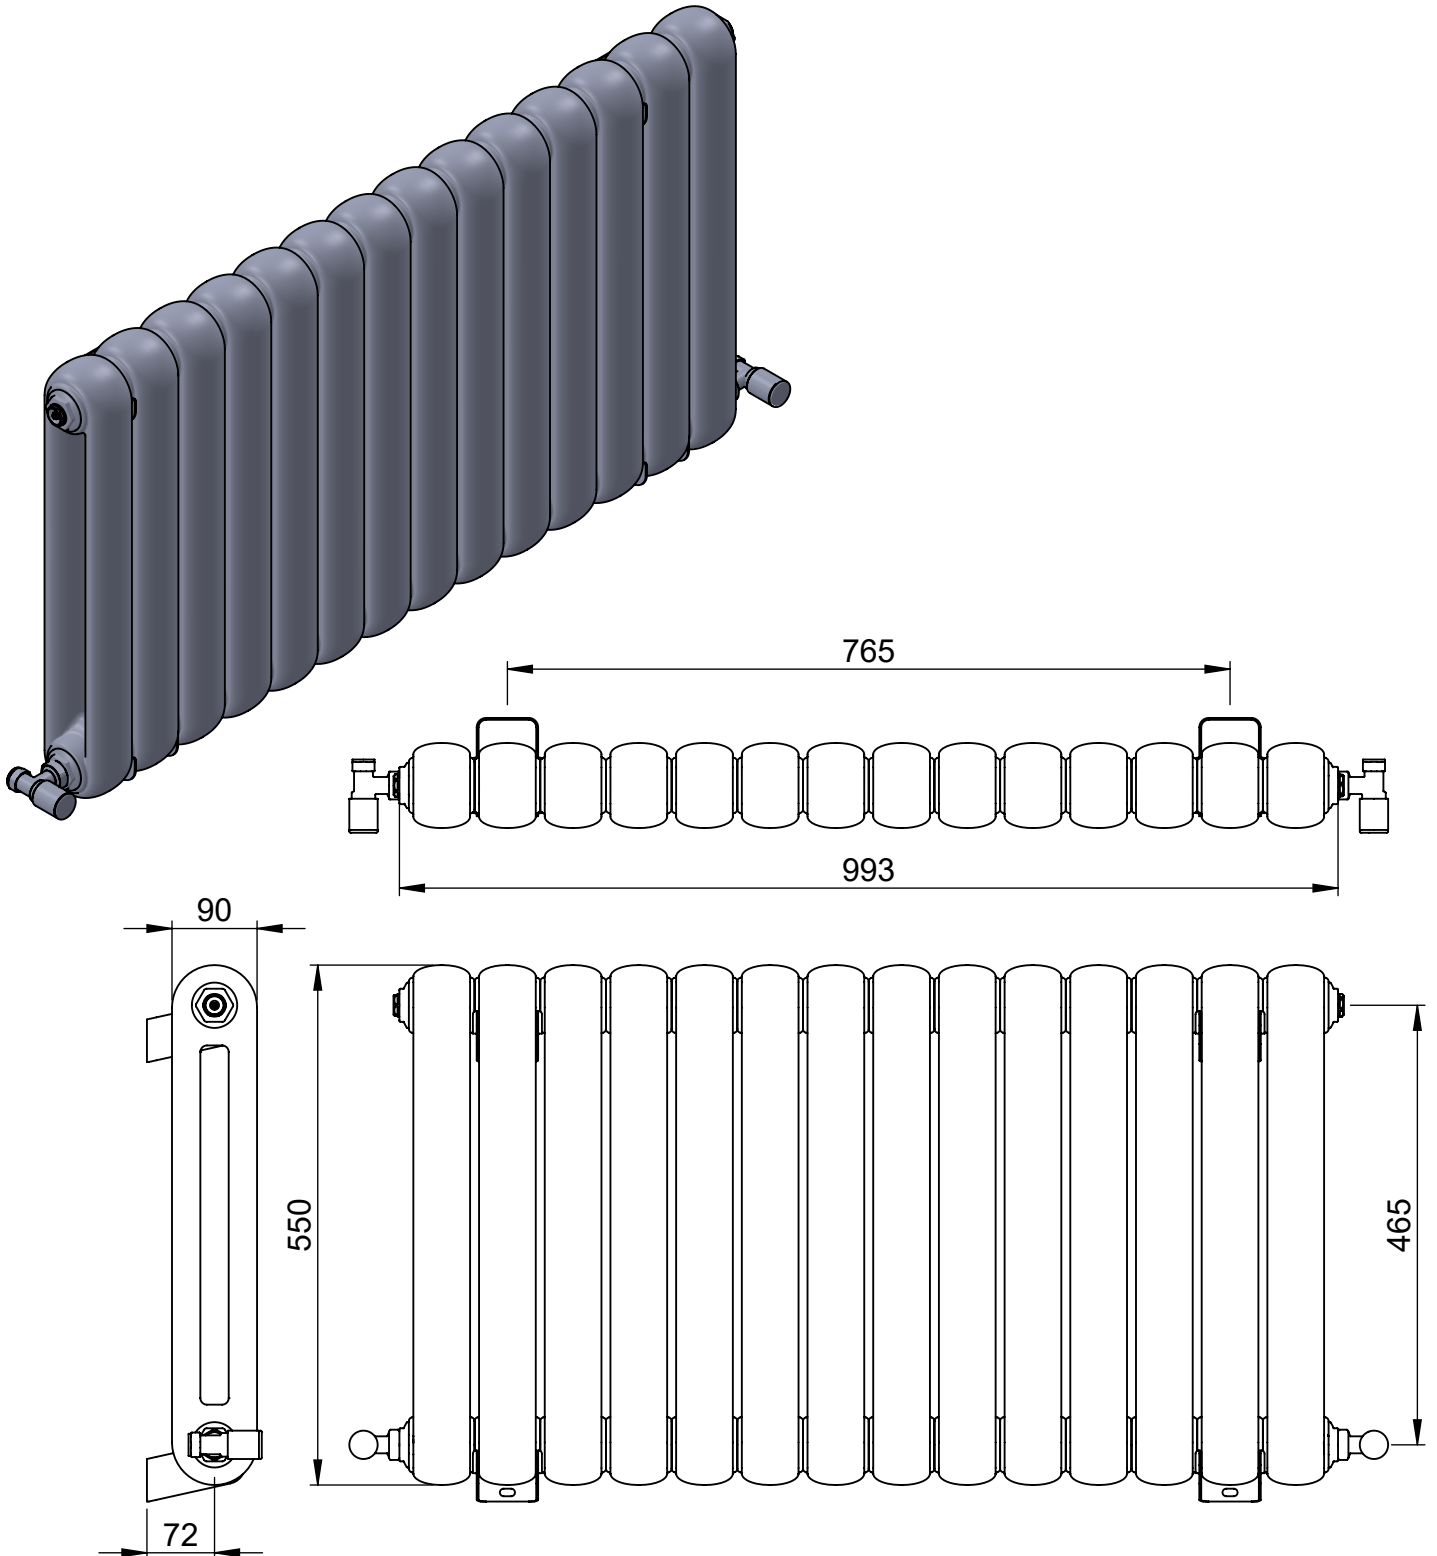

**Mode II
CN027
550x993**

Height: 550
Width: 993
Depth: 90
Weight HO: kg
EO: kg

Tube ϕ : n/a
End to End Connections: 993
Elec. element if specified: n/a
Output @ 50°C Δ T Watts: 1009
BTUs: 3443

All dimensions in millimetres

Manufactured from Mild Steel

Vogue UK Ltd. reserve the right to alter specifications without prior notice.
ALL MEASUREMENTS ARE NOMINAL DIMENSIONS ONLY, AND ARE NOT BINDING.

SCALE 1:8

VOGUE UK
TOWEL WARMERS & RADIATORS

Strawberry Lane, Willenhall
West Midlands WV13 3RS
Tel: 01902 387000 Fax: 01902 387001
e-mail: sales@vogueuk.co.uk www.vogueuk.co.uk