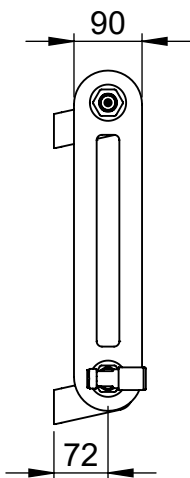

**Mode II
CN027
450x1202**

Height: 450
Width: 1202
Depth: 90
Weight HO: kg
EO: kg

Tube ϕ : n/a
End to End Connections: 1202
Elec. element if specified: n/a
Output @ 50°C Δ T Watts: 966
BTUs: 3296

All dimensions in millimetres

Manufactured from Mild Steel

Vogue UK Ltd. reserve the right to alter specifications without prior notice.
ALL MEASUREMENTS ARE NOMINAL DIMENSIONS ONLY, AND ARE NOT BINDING.

SCALE 1:10

VOGUE UK
TOWEL WARMERS & RADIATORS

Strawberry Lane, Willenhall
West Midlands WV13 3RS
Tel: 01902 387000 Fax: 01902 387001
e-mail: sales@vogueuk.co.uk www.vogueuk.co.uk