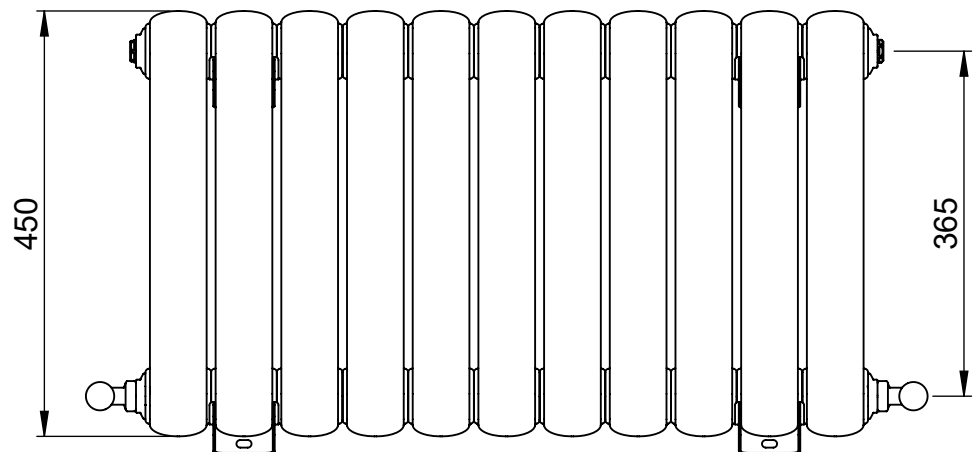

**Mode II
CN027
450x785**

Height: 450
Width: 785
Depth: 90
Weight HO: kg
EO: kg

Tube ϕ : n/a
End to End Connections: 785
Elec. element if specified: n/a
Output @ 50° C Δ T Watts: 625
BTUs: 2133

All dimensions in millimetres

Manufactured from Mild Steel

Vogue UK Ltd. reserve the right to alter specifications without prior notice.
ALL MEASUREMENTS ARE NOMINAL DIMENSIONS ONLY, AND ARE NOT BINDING.

SCALE 1:8

VOGUE UK
TOWEL WARMERS & RADIATORS

Strawberry Lane, Willenhall
West Midlands WV13 3RS
Tel: 01902 387000 Fax: 01902 387001
e-mail: sales@vogueuk.co.uk www.vogueuk.co.uk