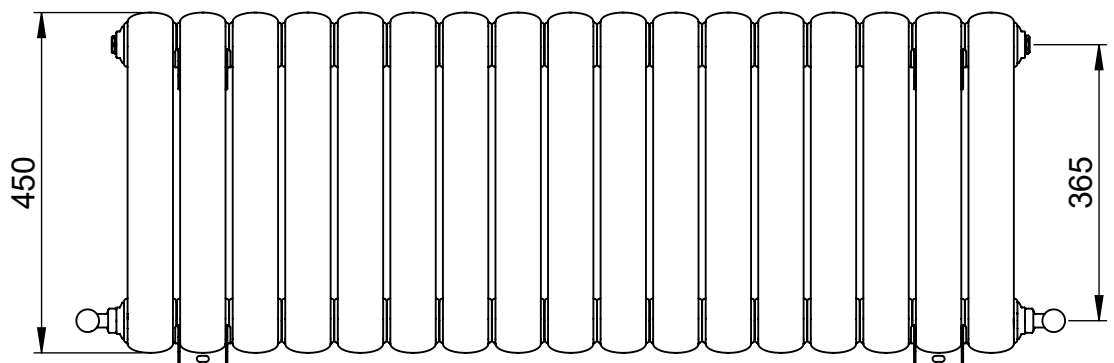

**Mode II
CN027
450x1202**

Height: 450
Width: 1202
Depth: 90
Weight HO: kg
EO: kg

Tube ϕ : n/a
End to End Connections: 1202
Elec. element if specified: n/a
Output @ 50°C Δ T Watts: 966
BTUs: 3296

All dimensions in millimetres

Manufactured from Mild Steel

Vogue UK Ltd. reserve the right to alter specifications without prior notice.
ALL MEASUREMENTS ARE NOMINAL DIMENSIONS ONLY, AND ARE NOT BINDING.

SCALE 1:10

VOGUE UK
TOWEL WARMERS & RADIATORS

Strawberry Lane, Willenhall
West Midlands WV13 3RS
Tel: 01902 387000 Fax: 01902 387001
e-mail: sales@vogueuk.co.uk www.vogueuk.co.uk