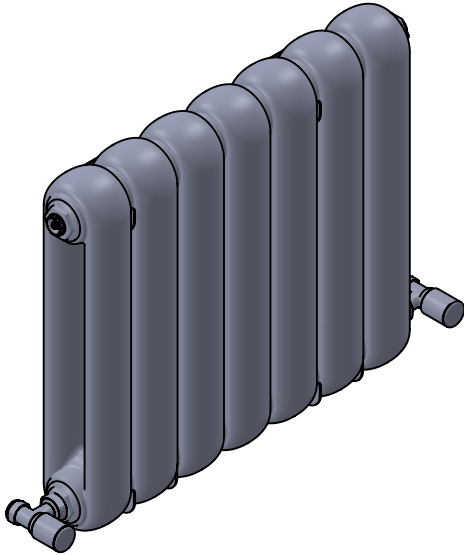

**Mode II
CN027
450x507**

Height: 450
Width: 507
Depth: 90
Weight HO: kg
EO: kg

Tube ϕ : n/a
End to End Connections: 507
Elec. element if specified: n/a
Output @ 50° C Δ T Watts: 398
BTUs: 1358

All dimensions in millimetres

Manufactured from Mild Steel

Vogue UK Ltd. reserve the right to alter specifications without prior notice.
ALL MEASUREMENTS ARE NOMINAL DIMENSIONS ONLY, AND ARE NOT BINDING.

SCALE 1:8

VOGUE UK
TOWEL WARMERS & RADIATORS

Strawberry Lane, Willenhall
West Midlands WV13 3RS
Tel: 01902 387000 Fax: 01902 387001
e-mail: sales@vogueuk.co.uk www.vogueuk.co.uk