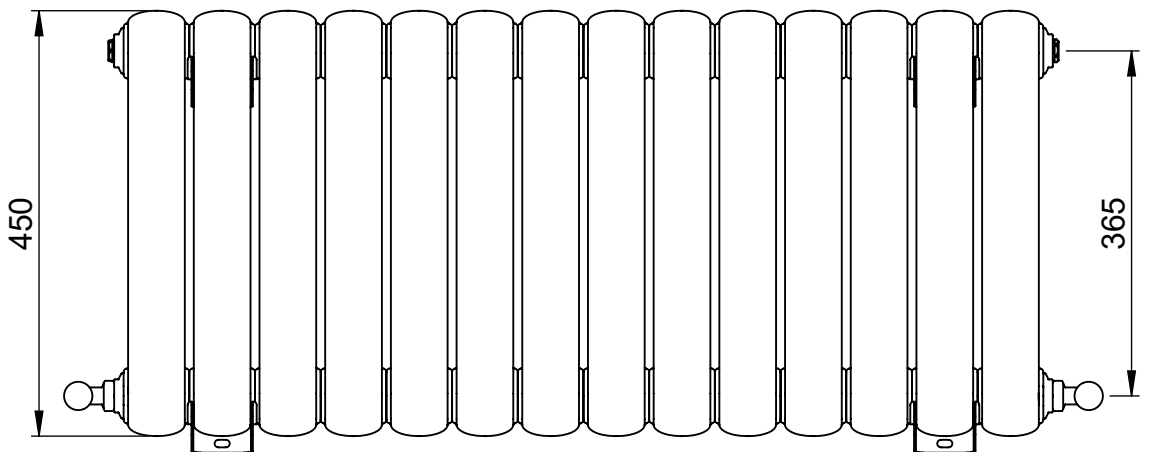

Height: 450  
Width: 785  
Depth: 90  
Weight HO: kg  
EO: kg

Tube  $\phi$ : n/a  
End to End Connections: 785  
Elec. element if specified: n/a  
Output @ 50° C  $\Delta$  T Watts: 625  
BTUs: 2133

All dimensions in millimetres

Strawberry Lane, Willenhall  
West Midlands WV13 3RS  
Tel: 01902 387000 Fax: 01902 387001  
e-mail: sales@vogueuk.co.uk www.vogueuk.co.uk

**Mode II  
CN027  
450x993**

Height: 450  
Width: 993  
Depth: 90  
Weight HO: kg  
EO: kg

Tube  $\phi$ : n/a  
End to End Connections: 993  
Elec. element if specified: n/a  
Output @ 50°C  $\Delta$  T Watts: 796  
BTUs: 2716

All dimensions in millimetres

Manufactured from Mild Steel

Vogue UK Ltd. reserve the right to alter specifications without prior notice.  
ALL MEASUREMENTS ARE NOMINAL DIMENSIONS ONLY, AND ARE NOT BINDING.

Height: 450  
Width: 1202  
Depth: 90  
Weight HO: kg  
EO: kg

Tube  $\phi$ : n/a  
End to End Connections: 1202  
Elec. element if specified: n/a  
Output @ 50°C  $\Delta$  T Watts: 966  
BTUs: 3296

All dimensions in millimetres