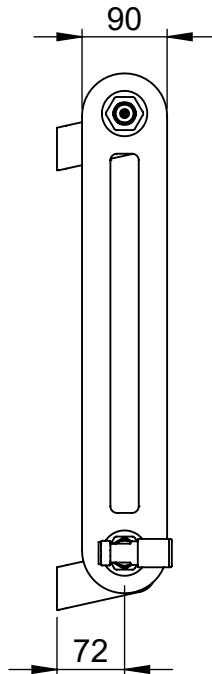

**Mode II  
CN027  
450x507**

Height: 450  
Width: 507  
Depth: 90  
Weight HO: kg  
EO: kg

Tube  $\phi$  : n/a  
End to End Connections: 507  
Elec. element if specified: n/a  
Output @ 50° C  $\Delta$  T Watts: 398  
BTUs: 1358

Height: 450  
Width: 1202  
Depth: 90  
Weight HO: kg  
EO: kg

Tube  $\phi$ : n/a  
End to End Connections: 1202  
Elec. element if specified: n/a  
Output @ 50°C  $\Delta$  T Watts: 966  
BTUs: 3296

All dimensions in millimetres

Tube  $\phi$  : n/a  
End to End Connections: 507  
Elec. element if specified: n/a  
Output @ 50°C  $\Delta$  T Watts: 505  
BTUs: 1723

All dimensions in millimetres

Manufactured from Mild Steel

Vogue UK Ltd. reserve the right to alter specifications without prior notice.  
ALL MEASUREMENTS ARE NOMINAL DIMENSIONS ONLY, AND ARE NOT BINDING.

Height: 550  
Width: 785  
Depth: 90  
Weight HO: kg  
EO: kg

Tube  $\phi$  : n/a  
End to End Connections: 785  
Elec. element if specified: n/a  
Output @ 50° C  $\Delta$  T Watts: 793  
BTUs: 2706

All dimensions in millimetres