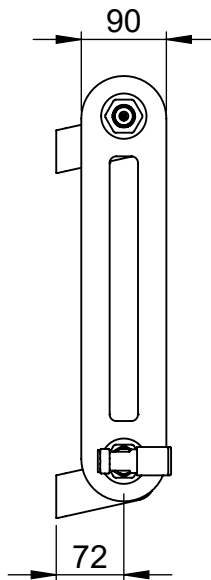

**Mode II
CN027
450x785**

Height: 450
Width: 785
Depth: 90
Weight HO: kg
EO: kg

Tube ϕ : n/a
End to End Connections: 785
Elec. element if specified: n/a
Output @ 50° C Δ T Watts: 625
BTUs: 2133

All dimensions in millimetres

Manufactured from Mild Steel

Vogue UK Ltd. reserve the right to alter specifications without prior notice.
ALL MEASUREMENTS ARE NOMINAL DIMENSIONS ONLY, AND ARE NOT BINDING.

SCALE 1:8

VOGUE UK
TOWEL WARMERS & RADIATORS

Strawberry Lane, Willenhall
West Midlands WV13 3RS
Tel: 01902 387000 Fax: 01902 387001
e-mail: sales@vogueuk.co.uk www.vogueuk.co.uk