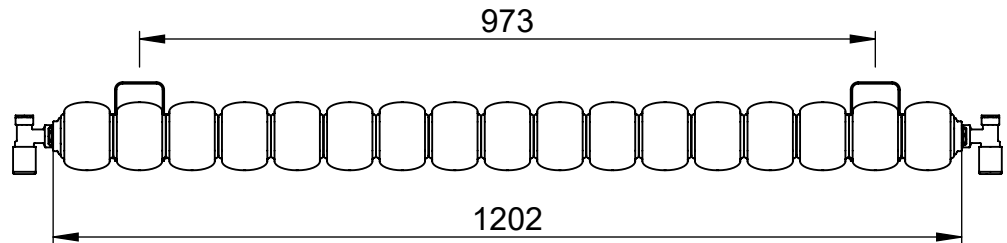

**Mode II
CN027
550x1202**

Height: 550
Width: 1202
Depth: 90
Weight HO: kg
EO: kg

Tube ϕ : n/a
End to End Connections: 1202
Elec. element if specified: n/a
Output @ 50°C Δ T Watts: 1226
BTUs: 4183

All dimensions in millimetres

Manufactured from Mild Steel

Vogue UK Ltd. reserve the right to alter specifications without prior notice.
ALL MEASUREMENTS ARE NOMINAL DIMENSIONS ONLY, AND ARE NOT BINDING.

SCALE 1:10

VOGUE UK
TOWEL WARMERS & RADIATORS

Strawberry Lane, Willenhall
West Midlands WV13 3RS
Tel: 01902 387000 Fax: 01902 387001
e-mail: sales@vogueuk.co.uk www.vogueuk.co.uk