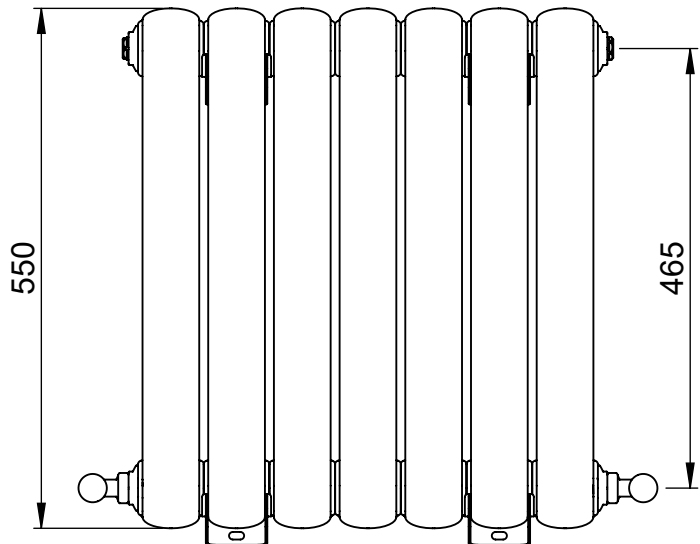

Height: 450  
Width: 1202  
Depth: 90  
Weight HO: kg  
EO: kg

Tube  $\phi$ : n/a  
End to End Connections: 1202  
Elec. element if specified: n/a  
Output @ 50°C  $\Delta$  T Watts: 966  
BTUs: 3296

All dimensions in millimetres

Strawberry Lane, Willenhall  
West Midlands WV13 3RS  
Tel: 01902 387000 Fax: 01902 387001  
e-mail: sales@vogueuk.co.uk www.vogueuk.co.uk

**Mode II  
CN027  
550x507**

Height: 550  
Width: 507  
Depth: 90  
Weight HO: kg  
EO: kg

Tube  $\phi$  : n/a  
End to End Connections: 507  
Elec. element if specified: n/a  
Output @ 50°C  $\Delta$  T Watts: 505  
BTUs: 1723

All dimensions in millimetres

Manufactured from Mild Steel

Vogue UK Ltd. reserve the right to alter specifications without prior notice.  
ALL MEASUREMENTS ARE NOMINAL DIMENSIONS ONLY, AND ARE NOT BINDING.

Height: 550  
Width: 785  
Depth: 90  
Weight HO: kg  
EO: kg

Tube  $\phi$  : n/a  
End to End Connections: 785  
Elec. element if specified: n/a  
Output @ 50° C  $\Delta$  T Watts: 793  
BTUs: 2706

All dimensions in millimetres