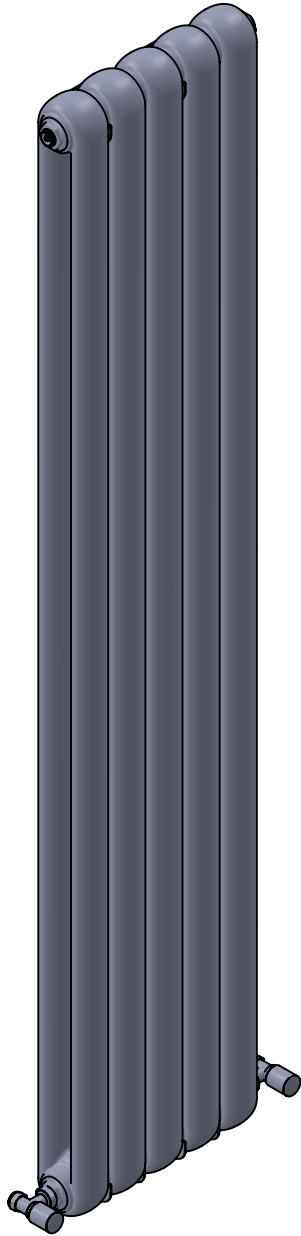

Mode II CN027 1800x229

Height: 1800
Width: 229
Depth: 90
Weight HO: kg
EO: kg

Tube ϕ : n/a
End to End Connections: 229
Elec. element if specified: n/a
Output @ 50°C Δ T Watts: 922
BTUs: 3146

All dimensions in millimetres

Strawberry Lane, Willenhall
West Midlands WV13 3RS
Tel: 01902 387000 Fax: 01902 387001
e-mail: sales@vogueuk.co.uk www.vogueuk.co.uk

**Mode II
CN027
1800x370**

Height: 1800
Width: 370
Depth: 90
Weight HO: kg
EO: kg

Tube ϕ : n/a
End to End Connections: 370
Elec. element if specified: n/a
Output @ 50°C Δ T Watts: 1538
BTUs: 5248

All dimensions in millimetres

Manufactured from Mild Steel

Vogue UK Ltd. reserve the right to alter specifications without prior notice.
ALL MEASUREMENTS ARE NOMINAL DIMENSIONS ONLY, AND ARE NOT BINDING.

Height: 1800
Width: 507
Depth: 90
Weight HO: kg
EO: kg

Tube ϕ : n/a
End to End Connections: 507
Elec. element if specified: n/a
Output @ 50°C ΔT Watts: 2153
BTUs: 7346

All dimensions in millimetres

Manufactured from Mild Steel