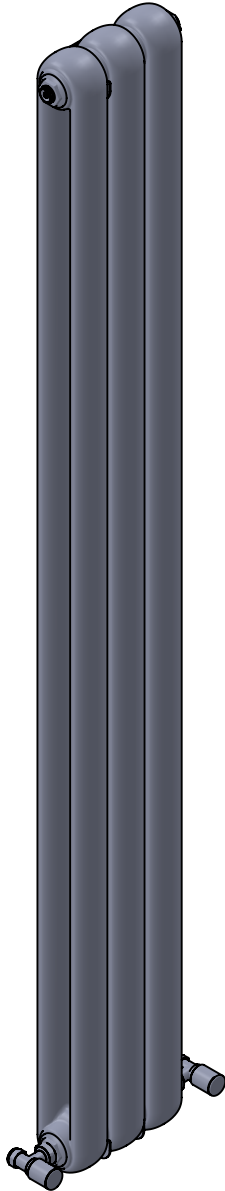

Mode II CN027 1800x229

Height: 1800
Width: 229
Depth: 90
Weight HO: kg
EO: kg

Tube ϕ : n/a
End to End Connections: 229
Elec. element if specified: n/a
Output @ 50°C Δ T Watts: 922
BTUs: 3146

All dimensions in millimetres

Manufactured from Mild Steel

Vogue UK Ltd. reserve the right to alter specifications without prior notice.
ALL MEASUREMENTS ARE NOMINAL DIMENSIONS ONLY, AND ARE NOT BINDING.

SCALE 1:10

VOGUE UK
TOWEL WARMERS & RADIATORS

Strawberry Lane, Willenhall
West Midlands WV13 3RS
Tel: 01902 387000 Fax: 01902 387001
e-mail: sales@vogueuk.co.uk www.vogueuk.co.uk

**Mode II
CN027
1800x370**

Height: 1800
Width: 370
Depth: 90
Weight HO: kg
EO: kg

Tube ϕ : n/a
End to End Connections: 370
Elec. element if specified: n/a
Output @ 50°C Δ T Watts: 1538
BTUs: 5248

All dimensions in millimetres

Manufactured from Mild Steel

Vogue UK Ltd. reserve the right to alter specifications without prior notice.
ALL MEASUREMENTS ARE NOMINAL DIMENSIONS ONLY, AND ARE NOT BINDING.