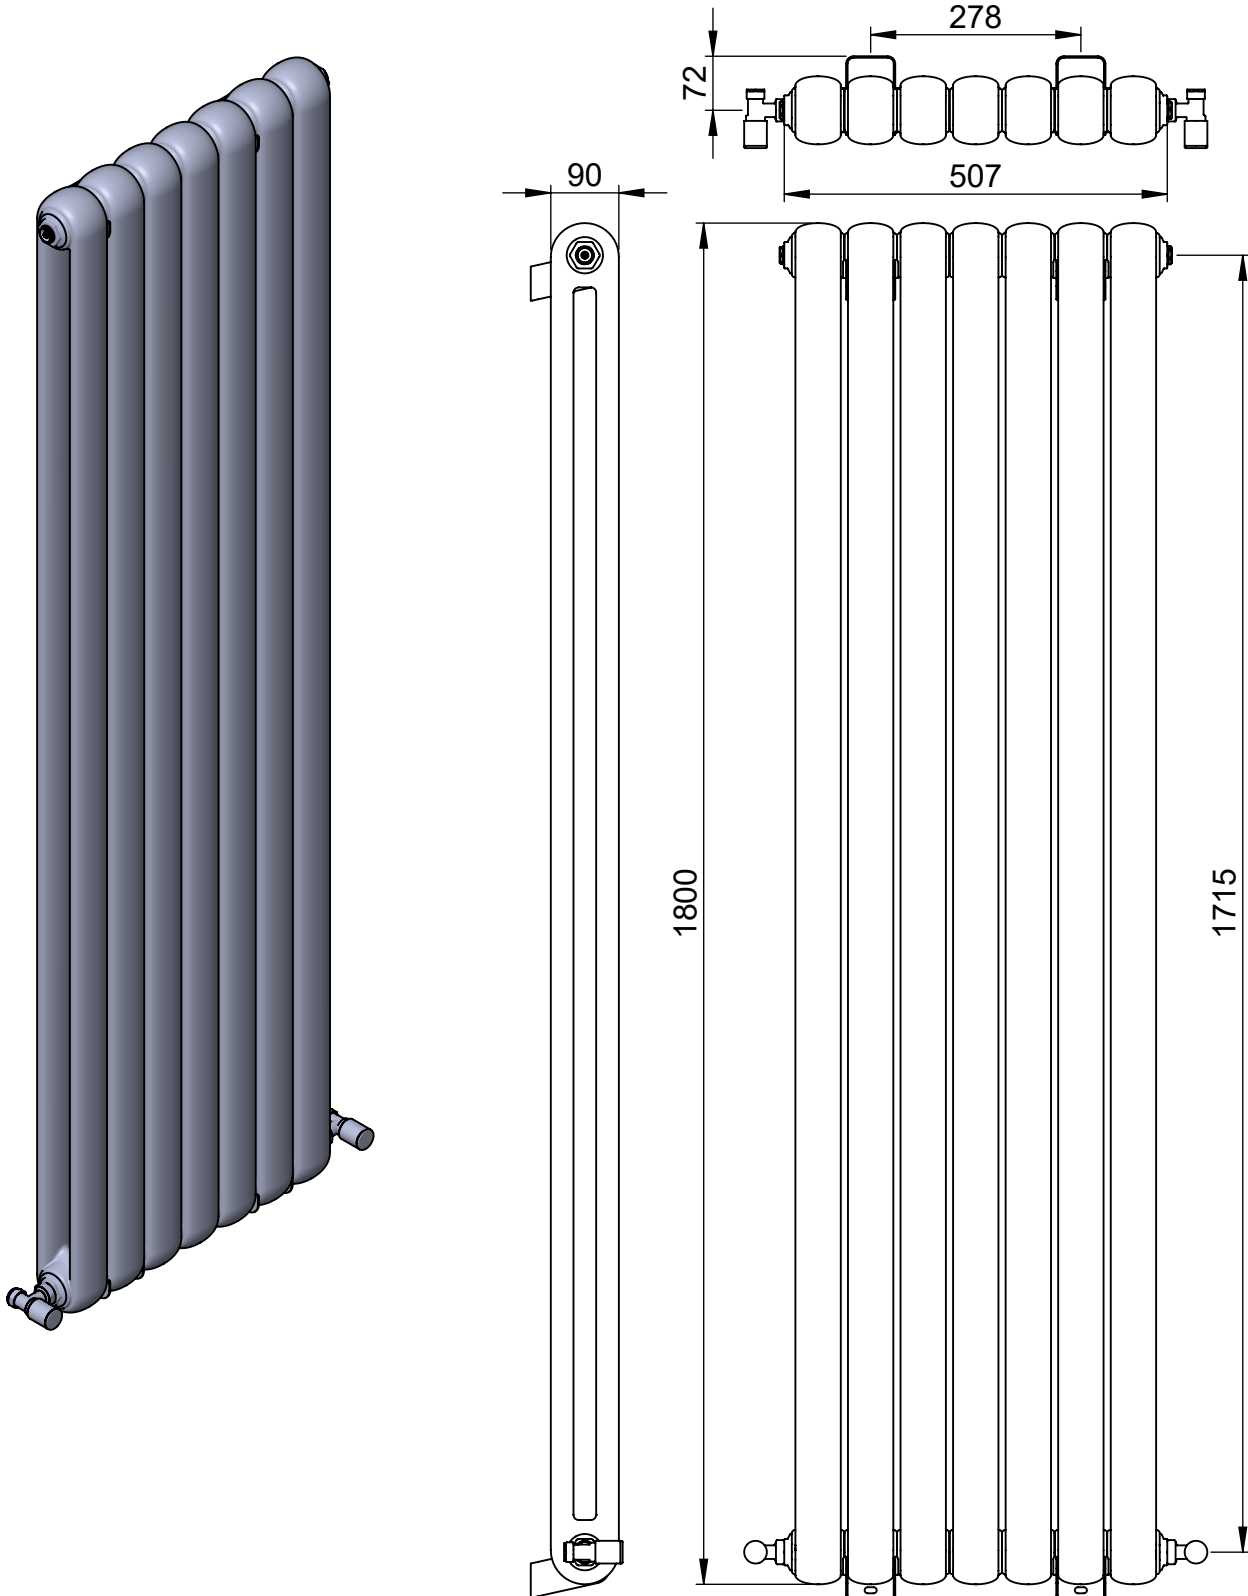

Mode II CN027 1800x229

Height: 1800
Width: 229
Depth: 90
Weight HO: kg
EO: kg

Tube ϕ : n/a
End to End Connections: 229
Elec. element if specified: n/a
Output @ 50°C Δ T Watts: 922
BTUs: 3146

All dimensions in millimetres

Tube ϕ : n/a
End to End Connections: 370
Elec. element if specified: n/a
Output @ 50°C Δ T Watts: 1538
BTUs: 5248

All dimensions in millimetres

Manufactured from Mild Steel

Vogue UK Ltd. reserve the right to alter specifications without prior notice.
ALL MEASUREMENTS ARE NOMINAL DIMENSIONS ONLY, AND ARE NOT BINDING.

Height: 1800
Width: 507
Depth: 90
Weight HO: kg
EO: kg

Tube ϕ : n/a
End to End Connections: 507
Elec. element if specified: n/a
Output @ 50°C ΔT Watts: 2153
BTUs: 7346

All dimensions in millimetres

Manufactured from Mild Steel