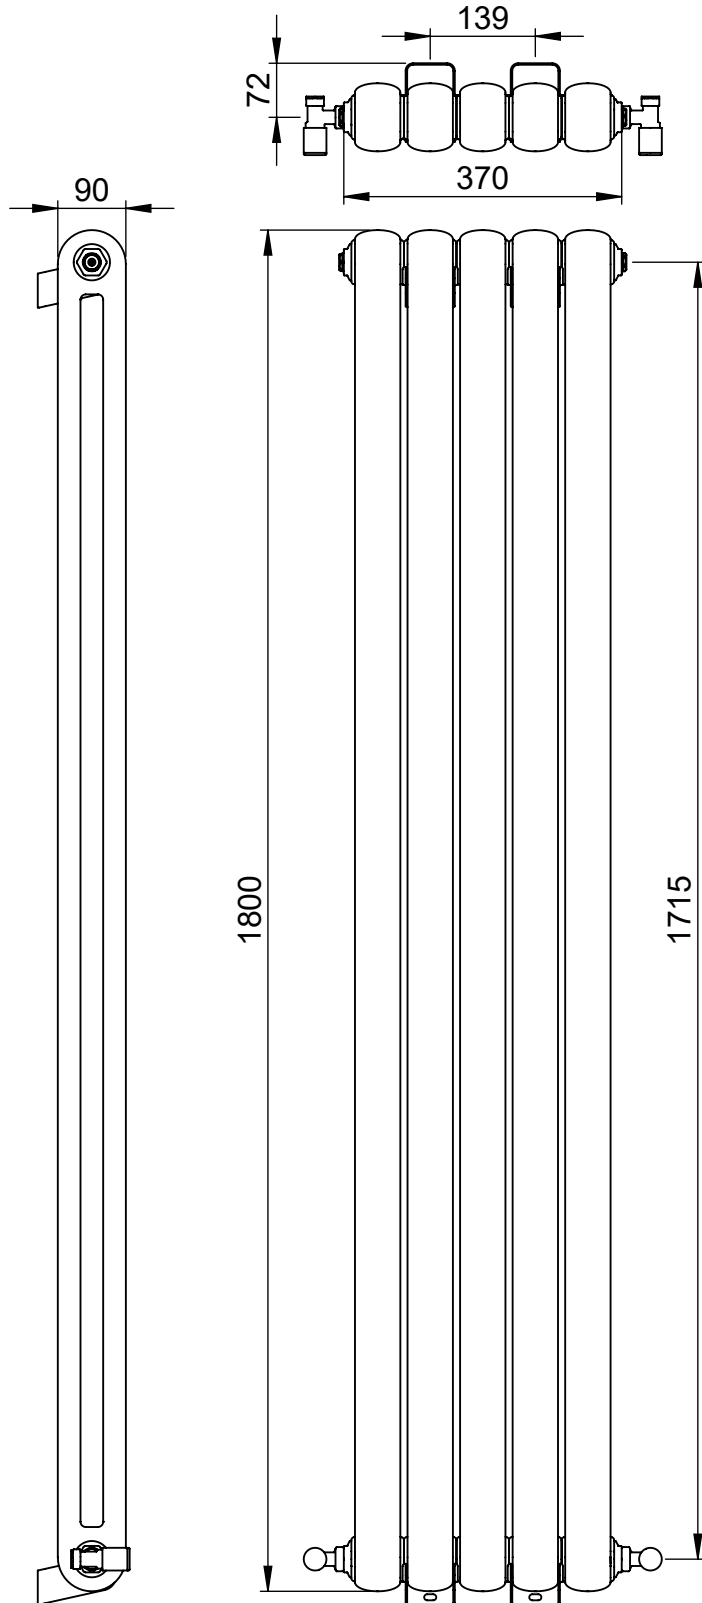

Mode II CN027 1800x229

Height: 1800
Width: 229
Depth: 90
Weight HO: kg
EO: kg

Tube ϕ : n/a
End to End Connections: 229
Elec. element if specified: n/a
Output @ 50°C Δ T Watts: 922
BTUs: 3146

All dimensions in millimetres

Strawberry Lane, Willenhall
West Midlands WV13 3RS
Tel: 01902 387000 Fax: 01902 387001
e-mail: sales@vogueuk.co.uk www.vogueuk.co.uk

**Mode II
CN027
1800x370**

Height: 1800
Width: 370
Depth: 90
Weight HO: kg
EO: kg

Tube ϕ : n/a
End to End Connections: 370
Elec. element if specified: n/a
Output @ 50°C Δ T Watts: 1538
BTUs: 5248

All dimensions in millimetres

Manufactured from Mild Steel

Vogue UK Ltd. reserve the right to alter specifications without prior notice.
ALL MEASUREMENTS ARE NOMINAL DIMENSIONS ONLY, AND ARE NOT BINDING.

Height: 1800
Width: 507
Depth: 90
Weight HO: kg
EO: kg

Tube ϕ : n/a
End to End Connections: 507
Elec. element if specified: n/a
Output @ 50°C ΔT Watts: 2153
BTUs: 7346

All dimensions in millimetres

Manufactured from Mild Steel