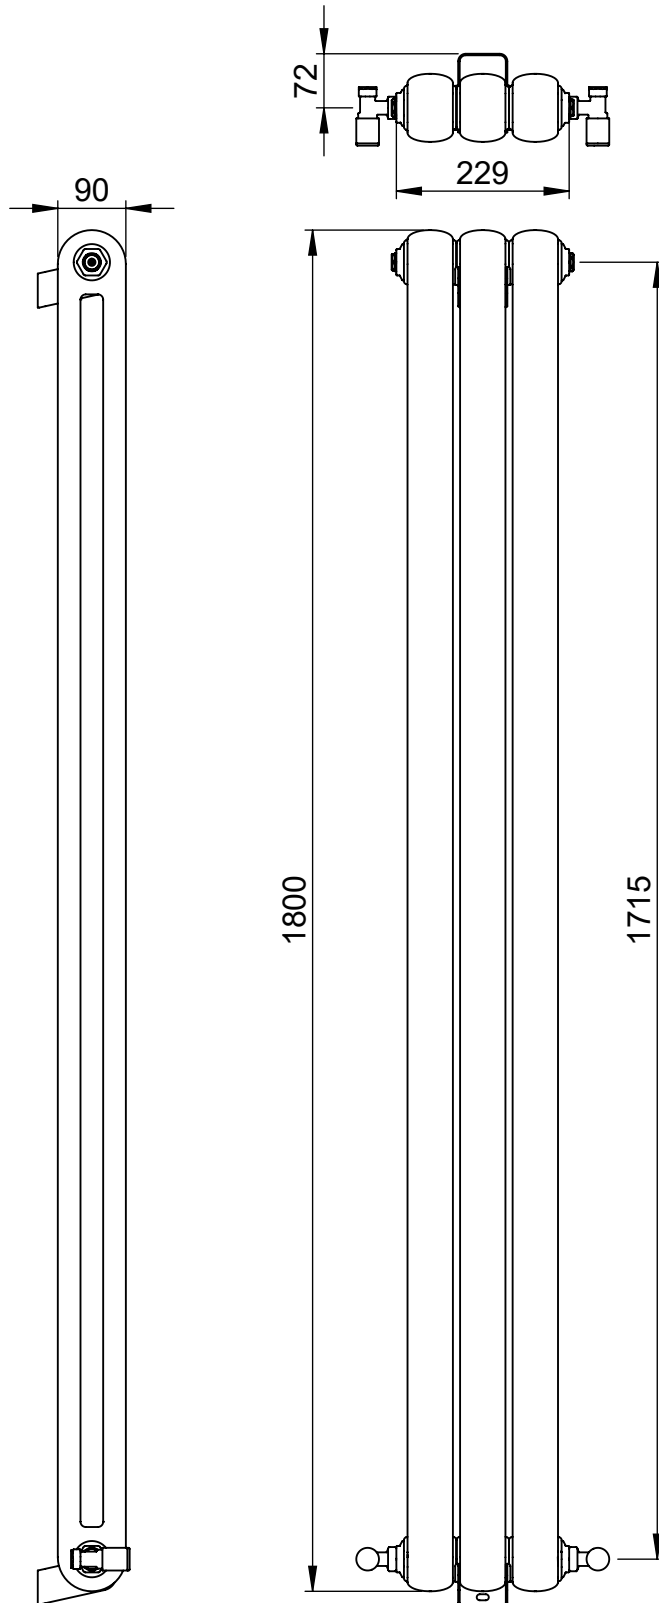

Mode II CN027 1800x229

Height: 1800
Width: 229
Depth: 90
Weight HO: kg
EO: kg

Tube ϕ : n/a
End to End Connections: 229
Elec. element if specified: n/a
Output @ 50°C Δ T Watts: 922
BTUs: 3146

All dimensions in millimetres

Manufactured from Mild Steel

Vogue UK Ltd. reserve the right to alter specifications without prior notice.
ALL MEASUREMENTS ARE NOMINAL DIMENSIONS ONLY, AND ARE NOT BINDING.

SCALE 1:10

VOGUE UK
TOWEL WARMERS & RADIATORS

Strawberry Lane, Willenhall
West Midlands WV13 3RS
Tel: 01902 387000 Fax: 01902 387001
e-mail: sales@vogueuk.co.uk www.vogueuk.co.uk