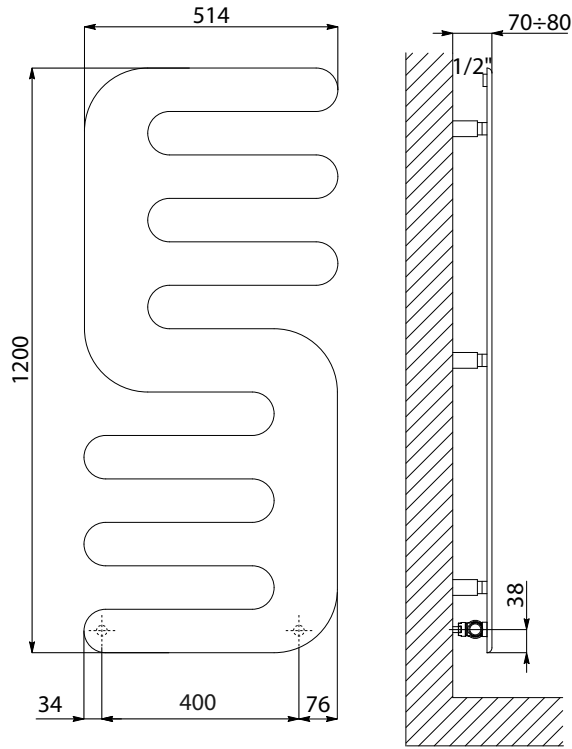

PRODUCT CERTIFICATES

Pression maximale de service: 5 bar

Température maximale de service: 110° C

Available for central heating systems

Connexions: n° 2 x 1/2" gaz - n° 1 x 1/2" gaz

AWARDS

HAND®

| Art. Nr. | Height | Width | Pipe Centres | Dry Weight | Surface | Water Content | Thermal output Watt | | Exponent n |
|---------------|-------------|--------|--------------|------------|-------------------|---------------|---------------------------------|---------------------------------|------------|
| | H [mm] | L [mm] | l [mm] | [Kg] | [m ²] | [lt] | $\Delta t = 50^{\circ}\text{C}$ | $\Delta t = 30^{\circ}\text{C}$ | |
| 3540806100011 | 1200 | 514 | 400 | 15,5 | 0,76 | 1,3 | 490 | 259 | 1,2475 |

Art. Nr. are referred to colour WHITE R01 - version.

Includes valves.

For output at different Δt than 50°C , please refer to the following formula: desired output = output at $\Delta t 50^{\circ}\text{C}$ x (desired $\Delta t/50$)ⁿ