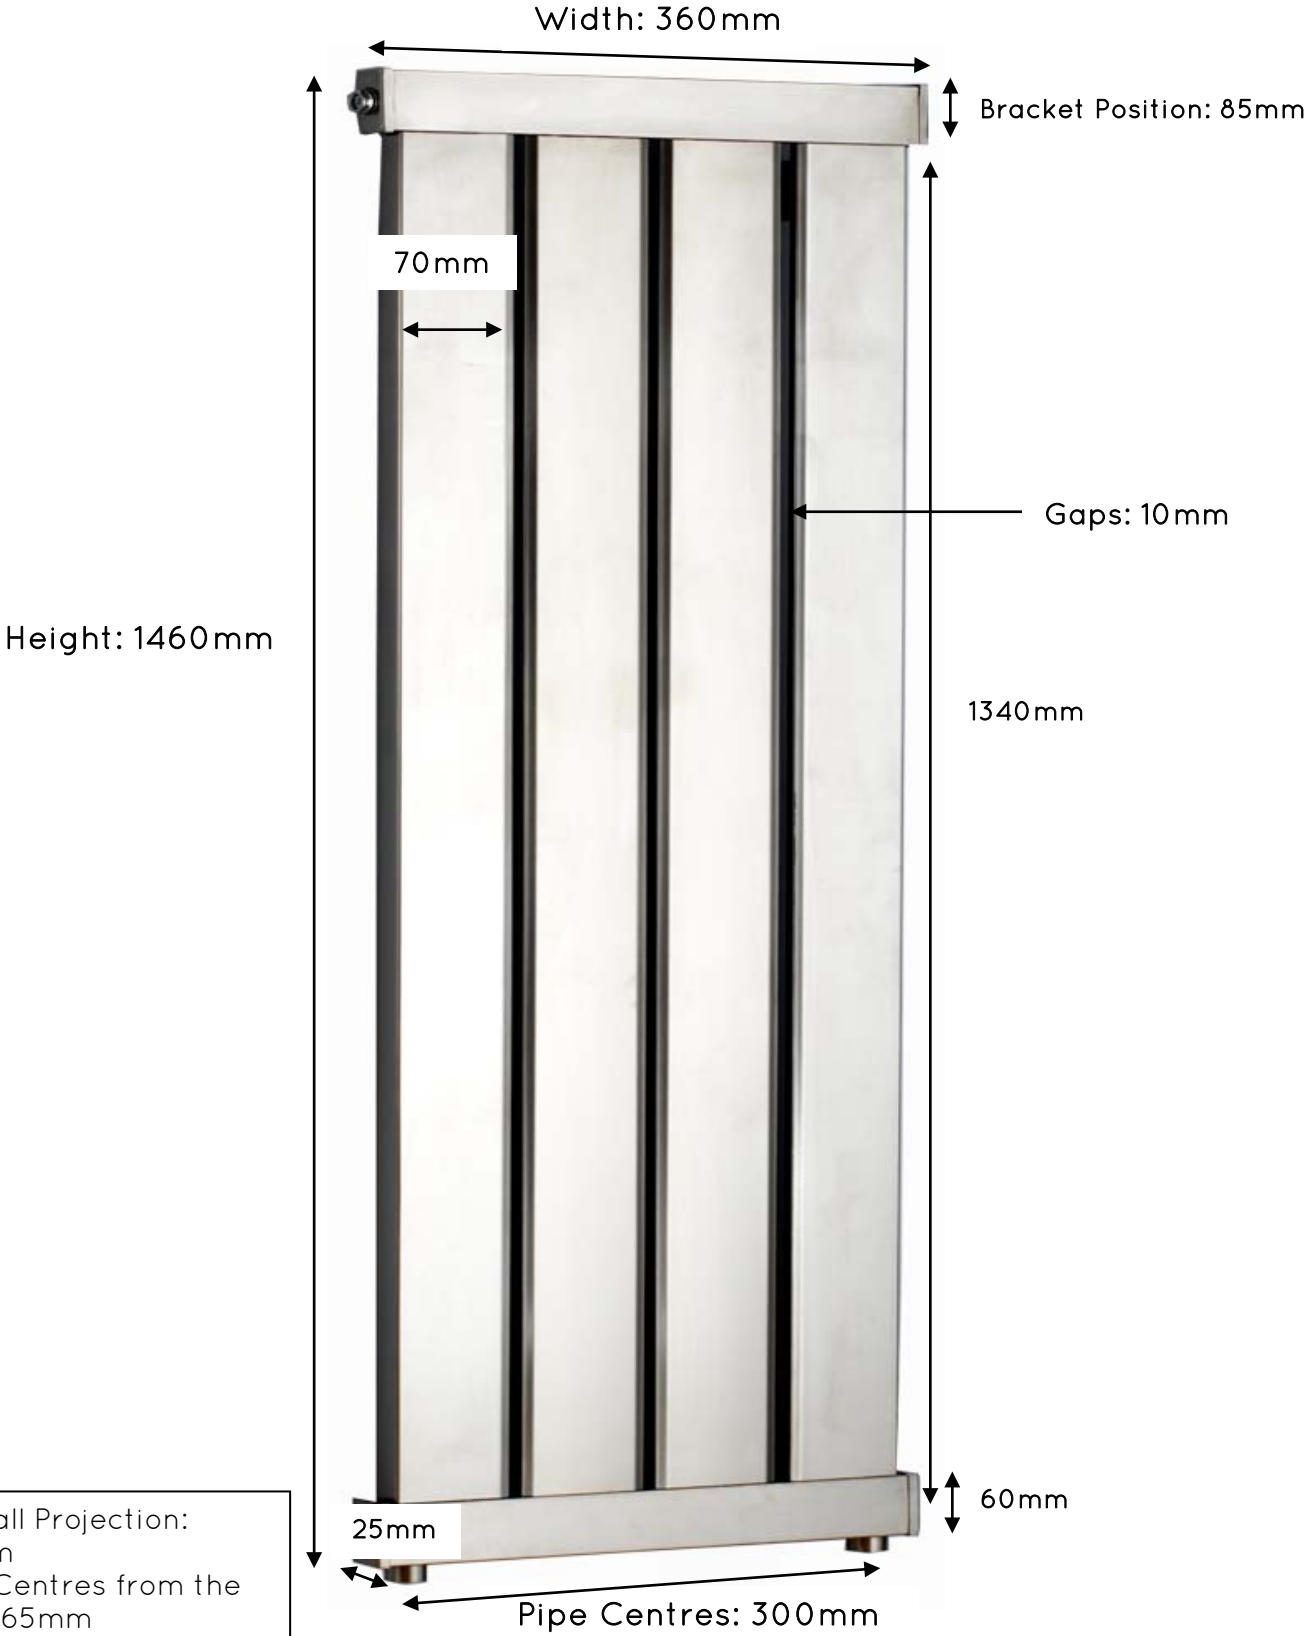

JIS EUROPE
100% STAINLESS STEEL
— EST 1997 —

HEATED TOWEL RAILS

Arun 1460mm x 275mm

Overall Projection: 80mm
Pipe Centres from the Wall:
65mm

JIS EUROPE
100% STAINLESS STEEL
— EST 1997 —

HEATED TOWEL RAILS

Arun 1460mm x 360mm

JIS EUROPE
100% STAINLESS STEEL
— EST 1997 —

HEATED TOWEL RAILS

Arun 1460mm x 535mm

Width: 535mm

Height: 1460mm

Overall Projection:
80mm
Pipe Centres from the
Wall: 65mm

JIS EUROPE
100% STAINLESS STEEL
— EST 1997 —

HEATED TOWEL RAILS

Arun 1960mm x 275mm

Width: 275mm

Overall Projection:
80mm
Pipe Centres from
the Wall: 65mm

JIS EUROPE
100% STAINLESS STEEL
— EST 1997 —

HEATED TOWEL RAILS

Arun 1960mm x 360mm

Overall Projection:
80mm
Pipe Centres from
the Wall: 65mm

JIS EUROPE
100% STAINLESS STEEL
— EST 1997 —

HEATED TOWEL RAILS

Arun 1960mm x 535mm