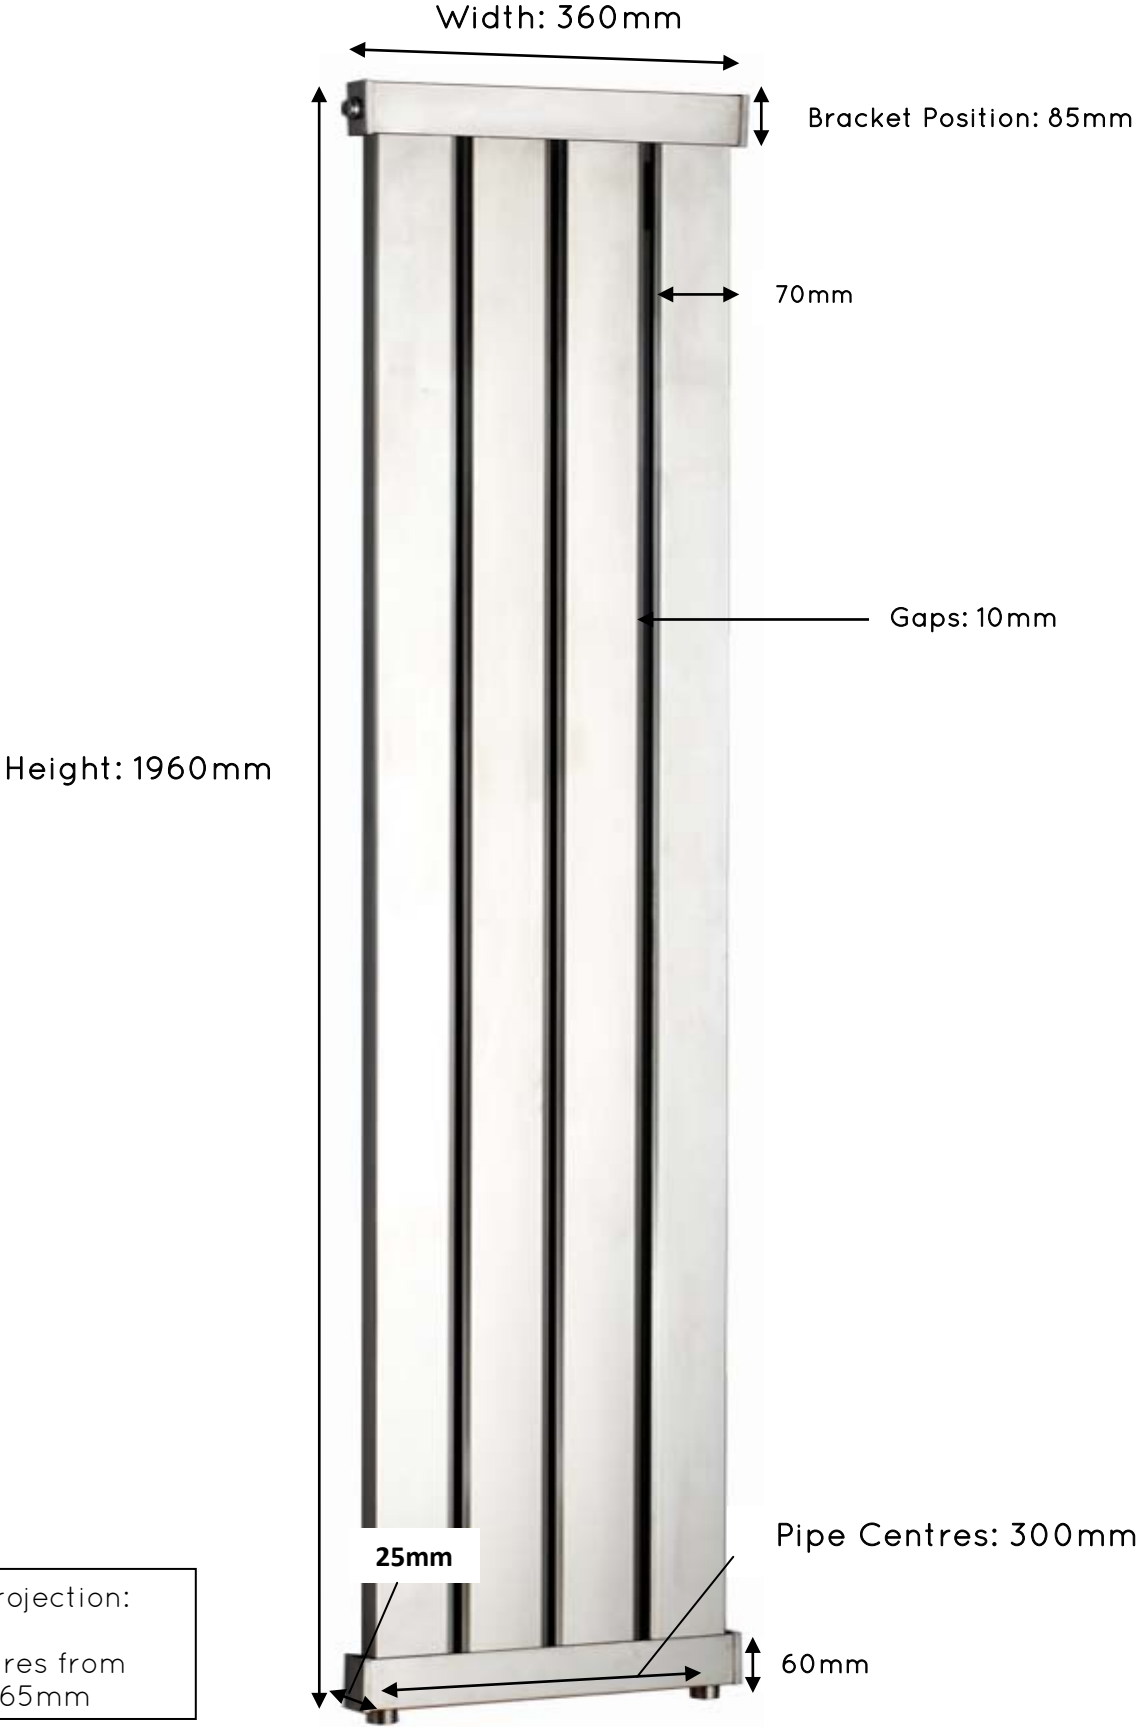

JIS EUROPE
100% STAINLESS STEEL
— EST 1997 —

HEATED TOWEL RAILS

Arun 1460mm x 275mm

Overall Projection: 80mm
Pipe Centres from the Wall:
65mm

JIS EUROPE
100% STAINLESS STEEL
— EST 1997 —

HEATED TOWEL RAILS

Arun 1460mm x 360mm

JIS EUROPE
100% STAINLESS STEEL
— EST 1997 —

HEATED TOWEL RAILS

Arun 1460mm x 535mm

Width: 535mm

Height: 1460mm

Overall Projection:
80mm
Pipe Centres from the
Wall: 65mm

JIS EUROPE
100% STAINLESS STEEL
— EST 1997 —

HEATED TOWEL RAILS

Arun 1960mm x 275mm

Width: 275mm

Overall Projection:
80mm
Pipe Centres from
the Wall: 65mm

JIS EUROPE
100% STAINLESS STEEL
— EST 1997 —

HEATED TOWEL RAILS

Arun 1960mm x 360mm

Overall Projection:
80mm
Pipe Centres from
the Wall: 65mm

JIS EUROPE
100% STAINLESS STEEL
— EST 1997 —

HEATED TOWEL RAILS

Arun 1960mm x 535mm