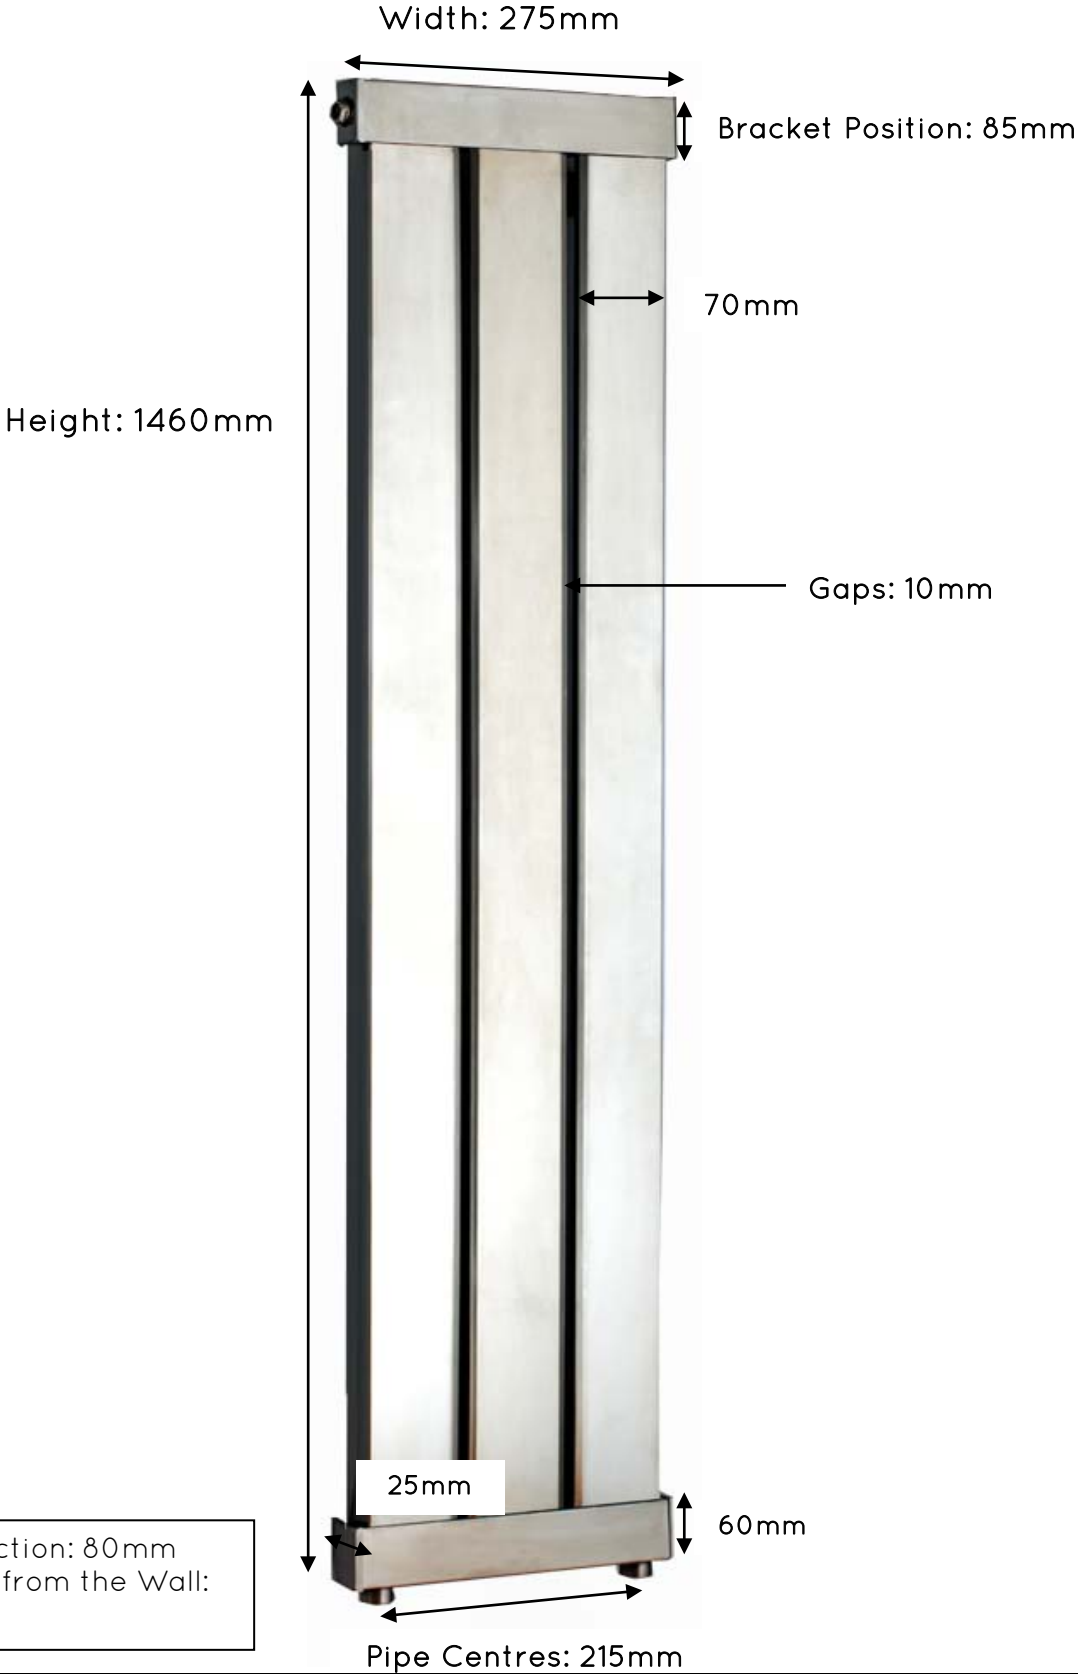

JIS EUROPE
100% STAINLESS STEEL
— EST 1997 —

HEATED TOWEL RAILS

Arun 1460mm x 275mm

Overall Projection: 80mm
Pipe Centres from the Wall:
65mm

JIS EUROPE
100% STAINLESS STEEL
— EST 1997 —

HEATED TOWEL RAILS

Arun 1460mm x 360mm

JIS EUROPE
100% STAINLESS STEEL
— EST 1997 —

HEATED TOWEL RAILS

Arun 1460mm x 535mm

Width: 535mm

Height: 1460mm

Overall Projection:
80mm
Pipe Centres from the
Wall: 65mm

JIS EUROPE
100% STAINLESS STEEL
— EST 1997 —

HEATED TOWEL RAILS

Arun 1960mm x 275mm

Width: 275mm

Overall Projection:
80mm
Pipe Centres from
the Wall: 65mm

JIS EUROPE
100% STAINLESS STEEL
— EST 1997 —

HEATED TOWEL RAILS

Arun 1960mm x 360mm

Overall Projection:
80mm
Pipe Centres from
the Wall: 65mm

JIS EUROPE
100% STAINLESS STEEL
— EST 1997 —

HEATED TOWEL RAILS

Arun 1960mm x 535mm