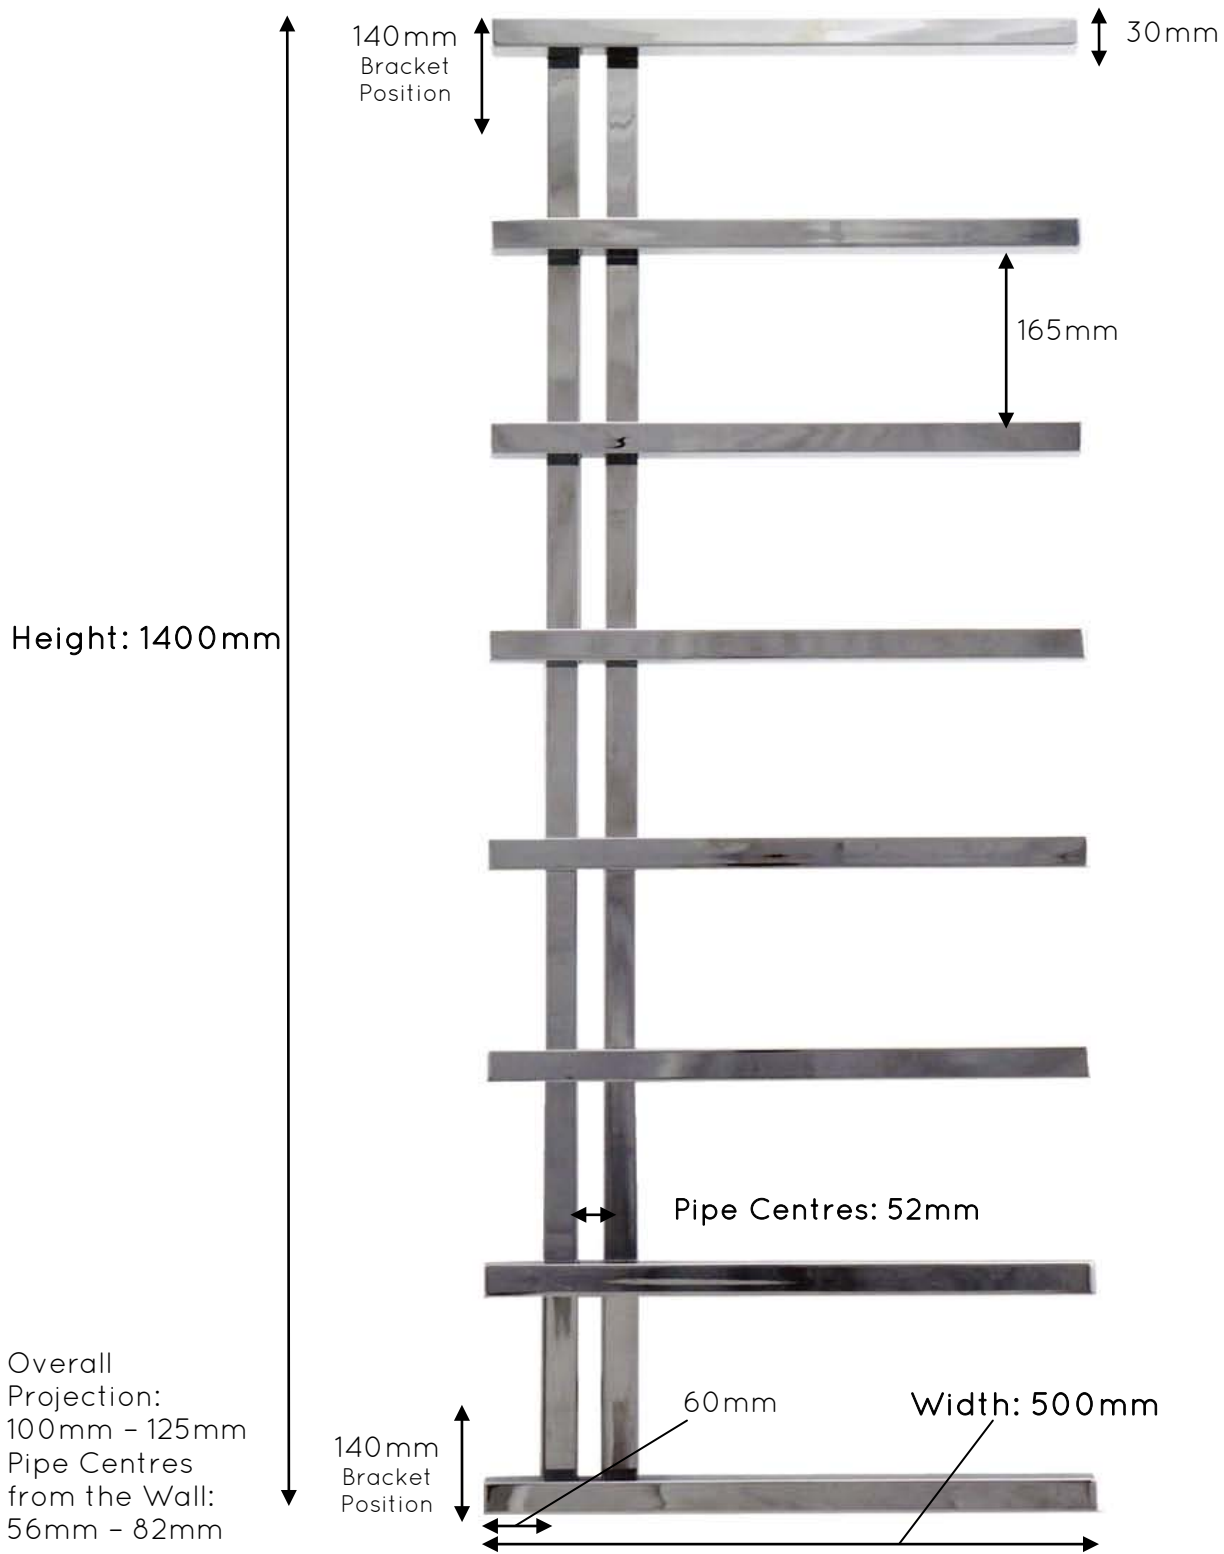

JIS EUROPE
100% STAINLESS STEEL

EST 1997

HEATED TOWEL RAILS

Hickstead 1400mm x 500mm
Square Profile

JIS EUROPE
100% STAINLESS STEEL

EST 1997

HEATED TOWEL RAILS

Hickstead 1010mm x 500mm
Square Profile