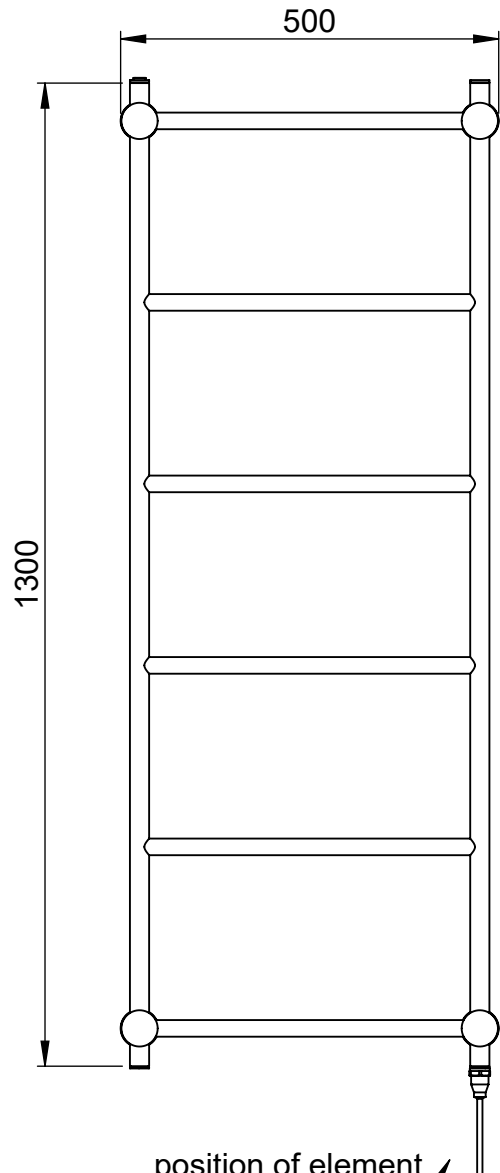

Venture CN022 750x450

Height: 750
Width: 450
Depth: 95
Weight HO: 4.5 kg
EO: 7.5 kg

Tube ϕ : 25.4 +22
Pipe Centres: 400
Elec. element if specified: 75
Output @ 50°C Δ T Watts: 121
BTUs: 413

All dimensions in millimetres

Venture CN022 1300x500

Height: 1300

Width: 500

Depth: 95

Weight HO: 8.5 kg

EO: 13.5 kg

Tube ϕ : 25.4 + 22

Pipe Centres: 450

Elec. element if specified: 125

Output @ 50° C Δ T Watts: 206

BTUs: 703

All dimensions in millimetres

Manufactured from ISO/CEN CuZn36As (BS CZ126) brass tube

*Dual energy models require a conversion-tee, consult relevant drawing for details.

Venture CN022 1300x650

Height: 1300

Width: 650

Depth: 95

Weight HO: 9.5 kg

EO: 14.5 kg

Tube ϕ : 25.4 + 22

Pipe Centres: 600