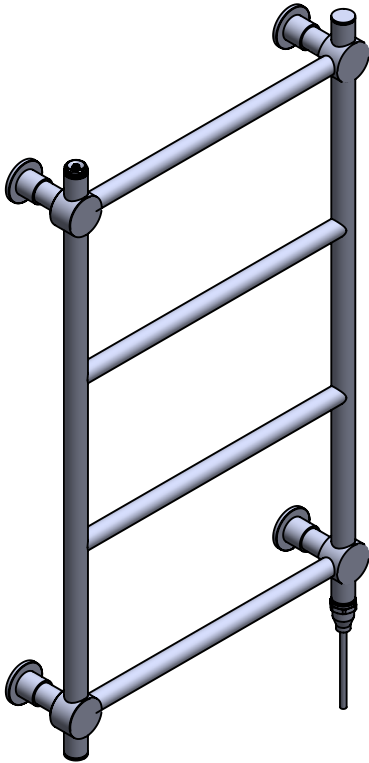

Venture CN022 750x450

Height: 750
Width: 450
Depth: 95
Weight HO: 4.5 kg
EO: 7.5 kg

Tube ϕ : 25.4 +22
Pipe Centres: 400
Elec. element if specified: 75
Output @ 50°C Δ T Watts: 121
BTUs: 413

All dimensions in millimetres

Manufactured from ISO/CEN CuZn36As (BS CZ126) brass tube

position of element
if specified dual
energy*/ electric

*Dual energy models require a conversion-tee, consult relevant drawing for details.

Vogue UK Ltd. reserve the right to alter specifications without prior notice.
ALL MEASUREMENTS ARE NOMINAL DIMENSIONS ONLY, AND ARE NOT BINDING.

SCALE 1:8

VOGUE UK
TOWEL WARMERS & RADIATORS

Strawberry Lane, Willenhall
West Midlands WV13 3RS
Tel: 01902 387000 Fax: 01902 387001
e-mail: sales@vogueuk.co.uk www.vogueuk.co.uk

Venture CN022 850x650

Height: 850
Width: 650
Depth: 95
Weight HO: 5.5 kg
EO: 8.5 kg

Tube ϕ : 25.4 + 22
Pipe Centres: 600
Elec. element if specified: 100
Output @ 50° C Δ T Watts: 157
BTUs: 536

All dimensions in millimetres

Manufactured from ISO/CEN CuZn36As (BS CZ126) brass tube

*Dual energy models require a conversion-tee, consult relevant drawing for details.