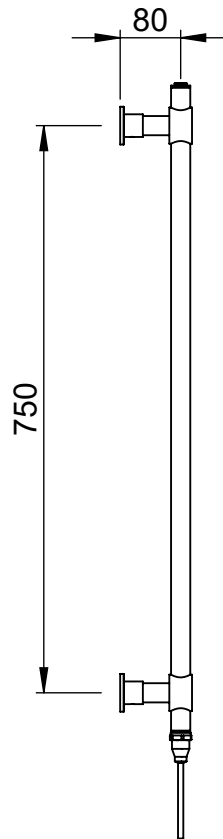

Venture CN022 750x450

Height: 750
Width: 450
Depth: 95
Weight HO: 4.5 kg
EO: 7.5 kg

Tube ϕ : 25.4 +22
Pipe Centres: 400
Elec. element if specified: 75
Output @ 50°C Δ T Watts: 121
BTUs: 413

All dimensions in millimetres

Manufactured from ISO/CEN CuZn36As (BS CZ126) brass tube

position of element
if specified dual
energy*/ electric

*Dual energy models require a conversion-tee, consult relevant drawing for details.

Vogue UK Ltd. reserve the right to alter specifications without prior notice.
ALL MEASUREMENTS ARE NOMINAL DIMENSIONS ONLY, AND ARE NOT BINDING.

Tube ϕ : 25.4 + 22
Pipe Centres: 600
Elec. element if specified: 100
Output @ 50° C Δ T Watts: 157
BTUs: 536

All dimensions in millimetres

Manufactured from ISO/CEN CuZn36As (BS CZ126) brass tube

*Dual energy models require a conversion-tee, consult relevant drawing for details.

Venture CN022 1300x500

Height: 1300

Width: 500

Depth: 95

Weight HO: 8.5 kg

EO: 13.5 kg

Tube ϕ : 25.4 + 22

Pipe Centres: 450