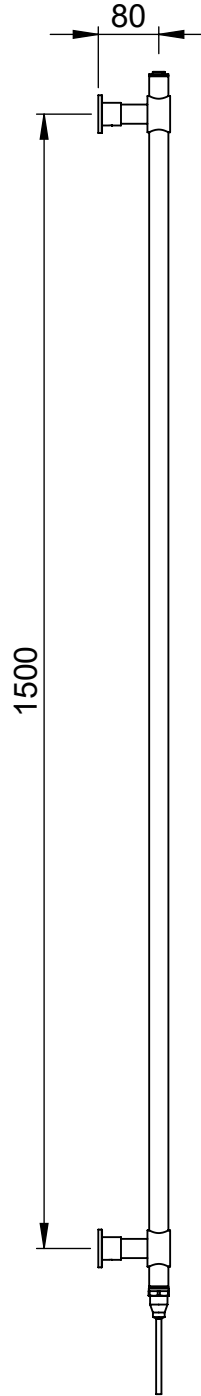

Venture CN022 1600x500

Height: 1600

Width: 500

Depth: 95

Weight HO: 14.5 kg

EO: 20.5 kg

Tube ϕ : 25.4 + 22

Pipe Centres: 450

Elec. element if specified: 150

Output @ 50°C Δ T Watts: 267

BTUs: 911

All dimensions in millimetres

Manufactured from ISO/CEN CuZn36As (BS CZ126) brass tube

*Dual energy models require a conversion-tee, consult relevant drawing for details.

Vogue UK Ltd. reserve the right to alter specifications without prior notice.
ALL MEASUREMENTS ARE NOMINAL DIMENSIONS ONLY, AND ARE NOT BINDING.

SCALE 1:10

VOGUE UK
TOWEL WARMERS & RADIATORS

Strawberry Lane, Willenhall
West Midlands WV13 3RS
Tel: 01902 387000 Fax: 01902 387001
e-mail: sales@vogueuk.co.uk www.vogueuk.co.uk