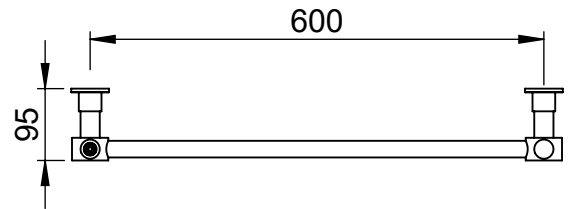

Venture CN022 750x450

Height: 750
Width: 450
Depth: 95
Weight HO: 4.5 kg
EO: 7.5 kg

Tube ϕ : 25.4 +22
Pipe Centres: 400
Elec. element if specified: 75
Output @ 50°C Δ T Watts: 121
BTUs: 413

All dimensions in millimetres

Manufactured from ISO/CEN CuZn36As (BS CZ126) brass tube

position of element
if specified dual
energy*/ electric

*Dual energy models require a conversion-tee, consult relevant drawing for details.

Vogue UK Ltd. reserve the right to alter specifications without prior notice.
ALL MEASUREMENTS ARE NOMINAL DIMENSIONS ONLY, AND ARE NOT BINDING.

Tube ϕ : 25.4 + 22
Pipe Centres: 600
Elec. element if specified: 100
Output @ 50° C Δ T Watts: 157
BTUs: 536

All dimensions in millimetres

Manufactured from ISO/CEN CuZn36As (BS CZ126) brass tube

*Dual energy models require a conversion-tee, consult relevant drawing for details.

Elec. element if specified: 125

Output @ 50° C Δ T Watts: 206

BTUs: 703

All dimensions in millimetres

Manufactured from ISO/CEN CuZn36As (BS CZ126) brass tube

*Dual energy models require a conversion-tee, consult relevant drawing for details.