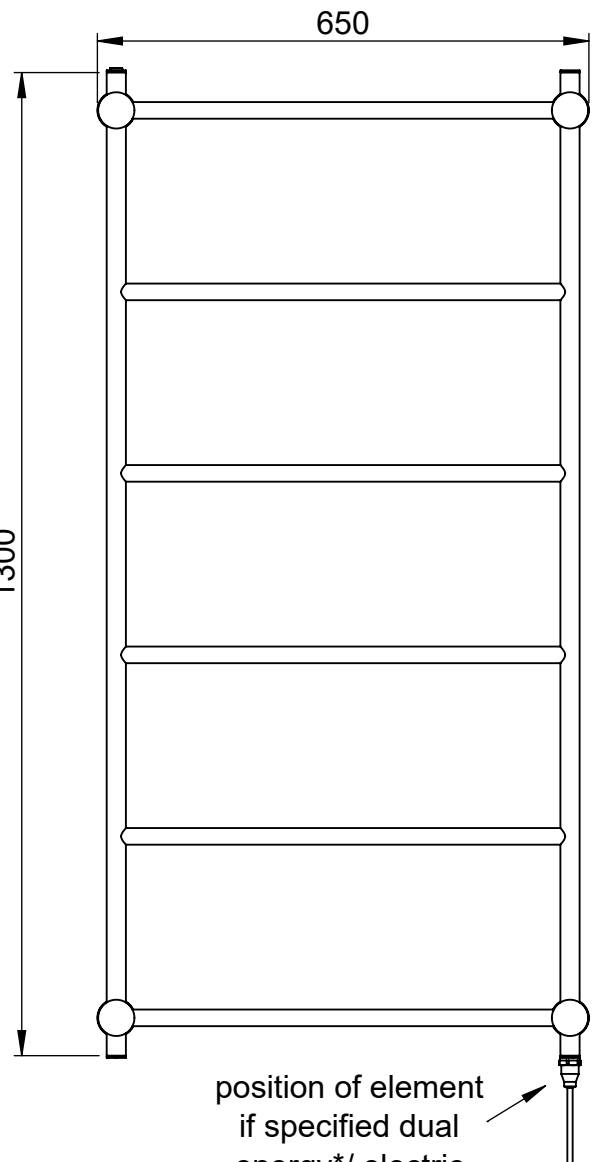

Venture CN022 1300x650

Height: 1300

Width: 650

Depth: 95

Weight HO: 9.5 kg

EO: 14.5 kg

Tube ϕ : 25.4 + 22

Pipe Centres: 600

Elec. element if specified: 125

Output @ 50° C Δ T Watts: 240

BTUs: 819

All dimensions in millimetres

Manufactured from ISO/CEN CuZn36As (BS CZ126) brass tube

position of element
if specified dual
energy*/ electric

*Dual energy models require a conversion-tee, consult relevant drawing for details.

Vogue UK Ltd. reserve the right to alter specifications without prior notice.
ALL MEASUREMENTS ARE NOMINAL DIMENSIONS ONLY, AND ARE NOT BINDING.

SCALE 1:10

VOGUE UK

TOWEL WARMERS & RADIATORS

Strawberry Lane, Willenhall
West Midlands WV13 3RS
Tel: 01902 387000 Fax: 01902 387001
e-mail: sales@vogueuk.co.uk www.vogueuk.co.uk