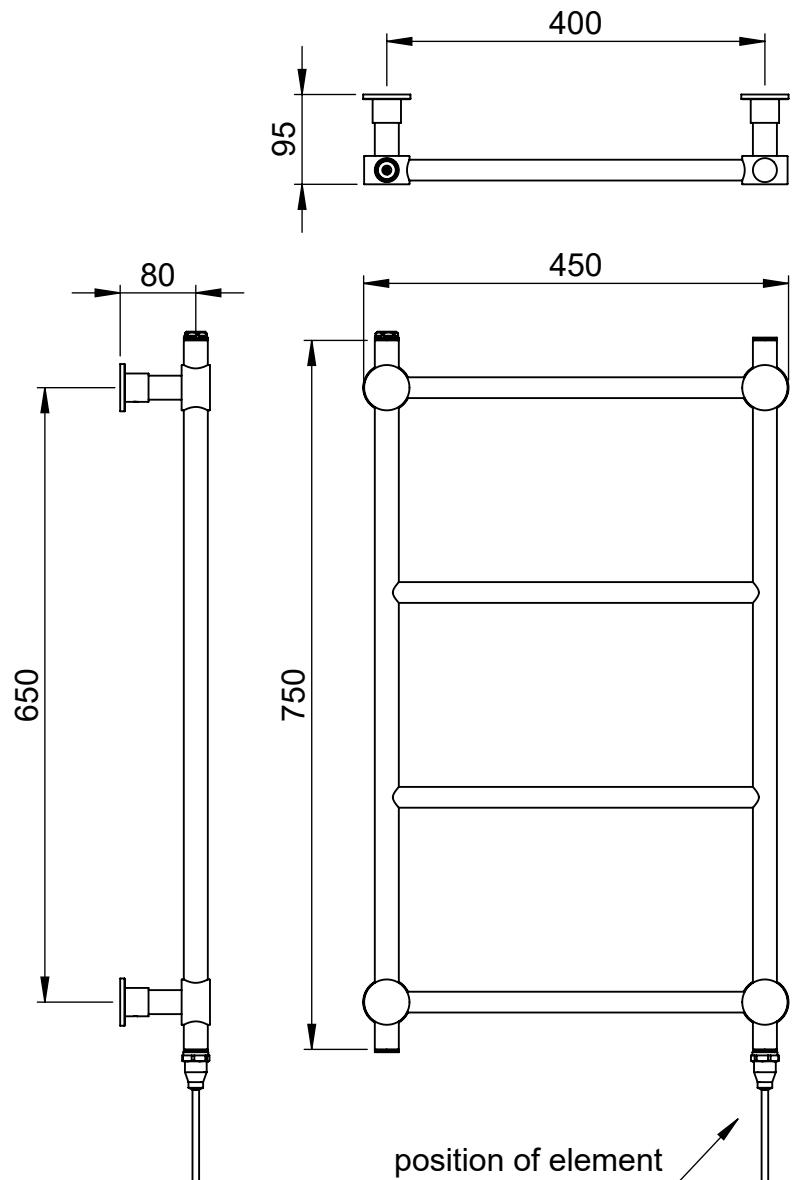

Venture CN022 750x450

Height: 750
Width: 450
Depth: 95
Weight HO: 4.5 kg
EO: 7.5 kg

Tube ϕ : 25.4 +22
Pipe Centres: 400
Elec. element if specified: 75
Output @ 50°C Δ T Watts: 121
BTUs: 413

All dimensions in millimetres

Manufactured from ISO/CEN CuZn36As (BS CZ126) brass tube

position of element
if specified dual
energy*/ electric

*Dual energy models require a conversion-tee, consult relevant drawing for details.

Vogue UK Ltd. reserve the right to alter specifications without prior notice.
ALL MEASUREMENTS ARE NOMINAL DIMENSIONS ONLY, AND ARE NOT BINDING.

Venture CN022 1300x500

Height: 1300

Width: 500

Depth: 95

Weight HO: 8.5 kg

EO: 13.5 kg

Tube ϕ : 25.4 + 22

Pipe Centres: 450

Width: 500

Depth: 95

Weight HO: 14.5 kg

EO: 20.5 kg

Tube ϕ : 25.4 + 22

Pipe Centres: 450

Elec. element if specified: 150

Output @ 50°C Δ T Watts: 267