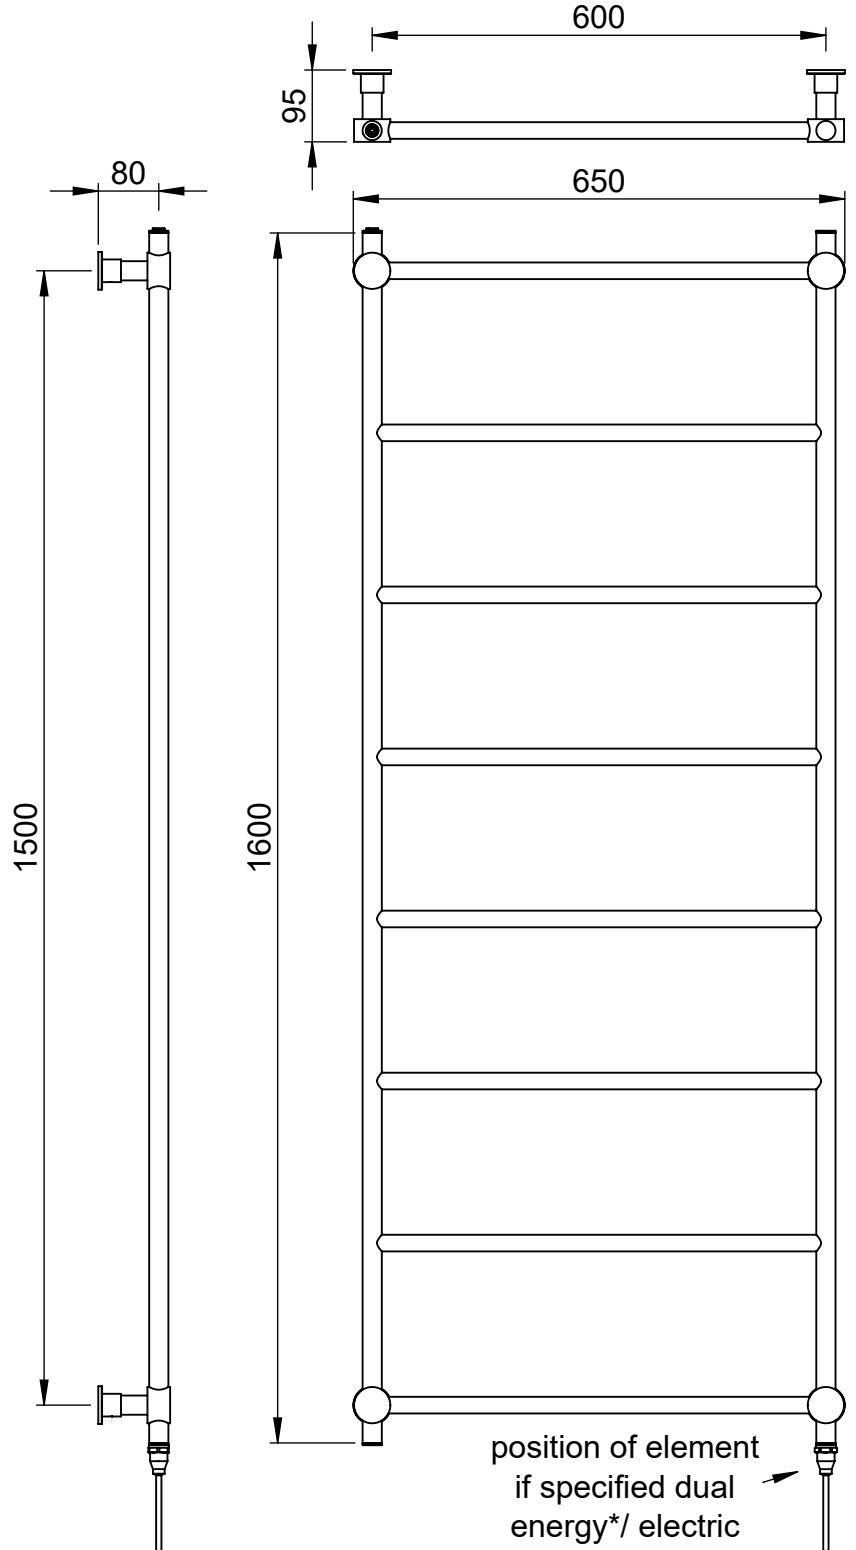

Venture CN022 1300x650

Height: 1300

Width: 650

Depth: 95

Weight HO: 9.5 kg

EO: 14.5 kg

Tube ϕ : 25.4 + 22

Pipe Centres: 600

Width: 500

Depth: 95

Weight HO: 14.5 kg

EO: 20.5 kg

Tube ϕ : 25.4 + 22

Pipe Centres: 450

Elec. element if specified: 150

Output @ 50°C Δ T Watts: 267

Width: 650

Depth: 95

Weight HO: 14.5 kg

EO: 20.5 kg

Tube ϕ : 25.4 + 22

Pipe Centres: 600

Elec. element if specified: 150

Output @ 50°C Δ T Watts: 312

BTUs: 1065

All dimensions in millimetres

Manufactured from ISO/CEN CuZn36As (BS CZ126) brass tube

*Dual energy models require a conversion-tee, consult relevant drawing for details.

Vogue UK Ltd. reserve the right to alter specifications without prior notice.
ALL MEASUREMENTS ARE NOMINAL DIMENSIONS ONLY, AND ARE NOT BINDING.