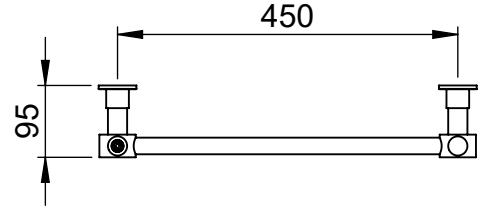

Manufactured from ISO/CEN CuZn36As (BS CZ126) brass tube

position of element
if specified dual
energy*/ electric

*Dual energy models require a conversion-tee, consult relevant drawing for details.

Vogue UK Ltd. reserve the right to alter specifications without prior notice.
ALL MEASUREMENTS ARE NOMINAL DIMENSIONS ONLY, AND ARE NOT BINDING.

Venture CN022 1300x500

Height: 1300

Width: 500

Depth: 95

Weight HO: 8.5 kg

EO: 13.5 kg

Tube ϕ : 25.4 + 22

Pipe Centres: 450

Elec. element if specified: 125

Output @ 50° C Δ T Watts: 206

BTUs: 703

All dimensions in millimetres

Manufactured from ISO/CEN CuZn36As (BS CZ126) brass tube

*Dual energy models require a conversion-tee, consult relevant drawing for details.

Width: 500

Depth: 95

Weight HO: 14.5 kg

EO: 20.5 kg

Tube ϕ : 25.4 + 22

Pipe Centres: 450

Elec. element if specified: 150

Output @ 50°C Δ T Watts: 267