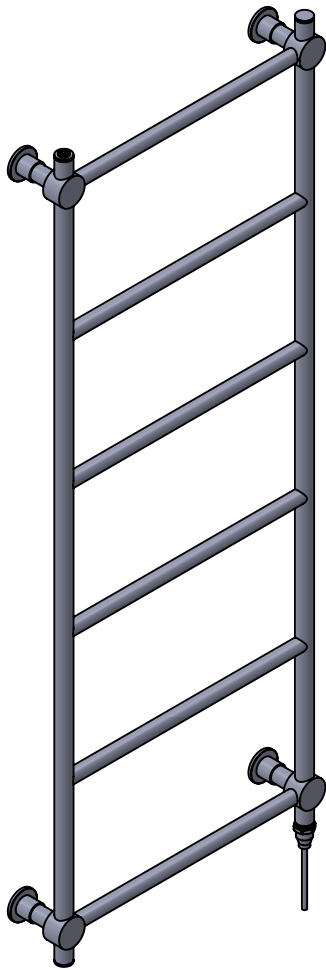

Venture CN022 750x450

Height: 750
Width: 450
Depth: 95
Weight HO: 4.5 kg
EO: 7.5 kg

Tube ϕ : 25.4 +22
Pipe Centres: 400
Elec. element if specified: 75
Output @ 50°C Δ T Watts: 121
BTUs: 413

All dimensions in millimetres

Manufactured from ISO/CEN CuZn36As (BS CZ126) brass tube

position of element
if specified dual
energy*/ electric

*Dual energy models require a conversion-tee, consult relevant drawing for details.

Vogue UK Ltd. reserve the right to alter specifications without prior notice.
ALL MEASUREMENTS ARE NOMINAL DIMENSIONS ONLY, AND ARE NOT BINDING.

Venture CN022 1300x500

Height: 1300

Width: 500

Depth: 95

Weight HO: 8.5 kg

EO: 13.5 kg

Tube ϕ : 25.4 + 22

Pipe Centres: 450

Elec. element if specified: 125

Output @ 50° C Δ T Watts: 206

BTUs: 703

All dimensions in millimetres

Manufactured from ISO/CEN CuZn36As (BS CZ126) brass tube

*Dual energy models require a conversion-tee, consult relevant drawing for details.