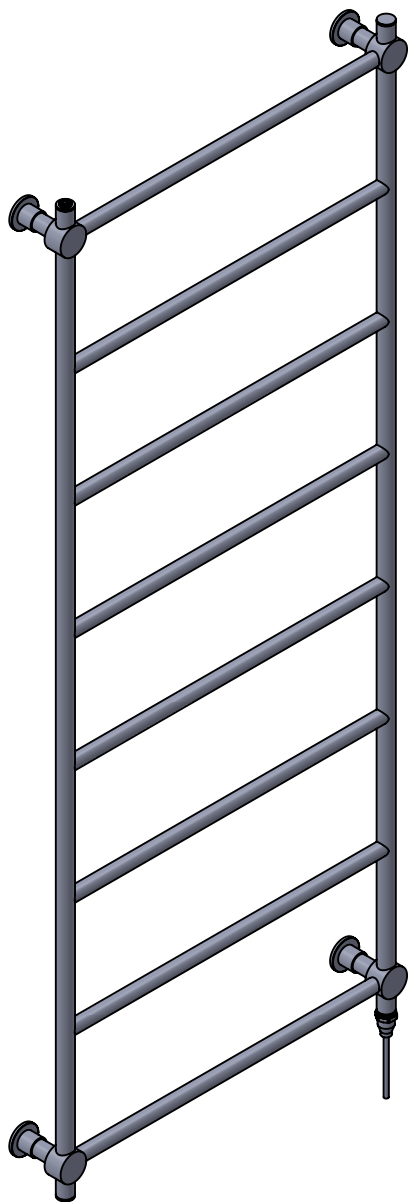

Manufactured from ISO/CEN CuZn36As (BS CZ126) brass tube

position of element
if specified dual
energy*/ electric

*Dual energy models require a conversion-tee, consult relevant drawing for details.

Vogue UK Ltd. reserve the right to alter specifications without prior notice.
ALL MEASUREMENTS ARE NOMINAL DIMENSIONS ONLY, AND ARE NOT BINDING.

Width: 500

Depth: 95

Weight HO: 14.5 kg

EO: 20.5 kg

Tube ϕ : 25.4 + 22

Pipe Centres: 450

Elec. element if specified: 150

Output @ 50°C Δ T Watts: 267

Width: 650

Depth: 95

Weight HO: 14.5 kg

EO: 20.5 kg

Tube ϕ : 25.4 + 22

Pipe Centres: 600

Elec. element if specified: 150

Output @ 50°C Δ T Watts: 312

BTUs: 1065

All dimensions in millimetres

Manufactured from ISO/CEN CuZn36As (BS CZ126) brass tube

*Dual energy models require a conversion-tee, consult relevant drawing for details.

Vogue UK Ltd. reserve the right to alter specifications without prior notice.
ALL MEASUREMENTS ARE NOMINAL DIMENSIONS ONLY, AND ARE NOT BINDING.