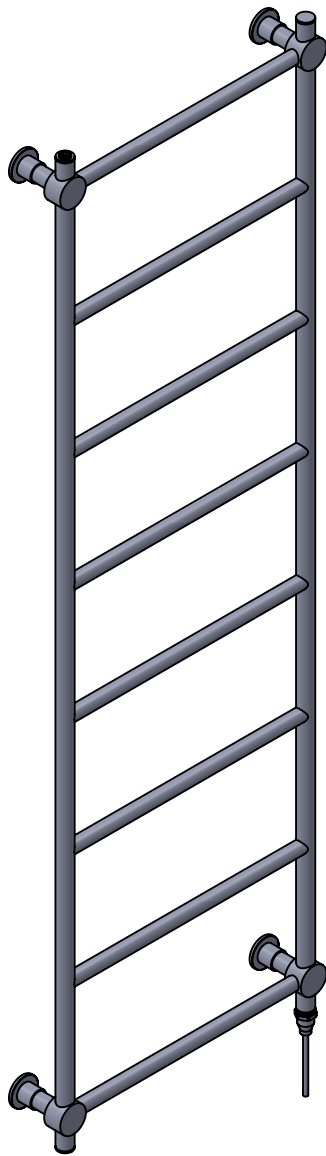

Venture CN022 1600x500

Height: 1600

Width: 500

Depth: 95

Weight HO: 14.5 kg

EO: 20.5 kg

Tube ϕ : 25.4 + 22

Pipe Centres: 450

Elec. element if specified: 150

Output @ 50°C Δ T Watts: 267

BTUs: 911

All dimensions in millimetres

Manufactured from ISO/CEN CuZn36As (BS CZ126) brass tube

*Dual energy models require a conversion-tee, consult relevant drawing for details.

Vogue UK Ltd. reserve the right to alter specifications without prior notice.
ALL MEASUREMENTS ARE NOMINAL DIMENSIONS ONLY, AND ARE NOT BINDING.

SCALE 1:10

VOGUE UK
TOWEL WARMERS & RADIATORS

Strawberry Lane, Willenhall
West Midlands WV13 3RS
Tel: 01902 387000 Fax: 01902 387001
e-mail: sales@vogueuk.co.uk www.vogueuk.co.uk