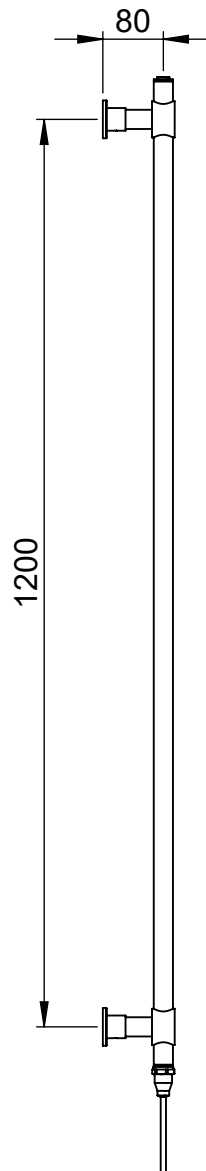

Venture CN022 1300x650

Height: 1300

Width: 650

Depth: 95

Weight HO: 9.5 kg

EO: 14.5 kg

Tube ϕ : 25.4 + 22

Pipe Centres: 600

Elec. element if specified: 125

Output @ 50° C Δ T Watts: 240

BTUs: 819

All dimensions in millimetres

Manufactured from ISO/CEN CuZn36As (BS CZ126) brass tube

position of element
if specified dual
energy*/ electric

*Dual energy models require a conversion-tee, consult relevant drawing for details.

Vogue UK Ltd. reserve the right to alter specifications without prior notice.
ALL MEASUREMENTS ARE NOMINAL DIMENSIONS ONLY, AND ARE NOT BINDING.

SCALE 1:10

VOGUE UK

TOWEL WARMERS & RADIATORS

Strawberry Lane, Willenhall
West Midlands WV13 3RS
Tel: 01902 387000 Fax: 01902 387001
e-mail: sales@vogueuk.co.uk www.vogueuk.co.uk