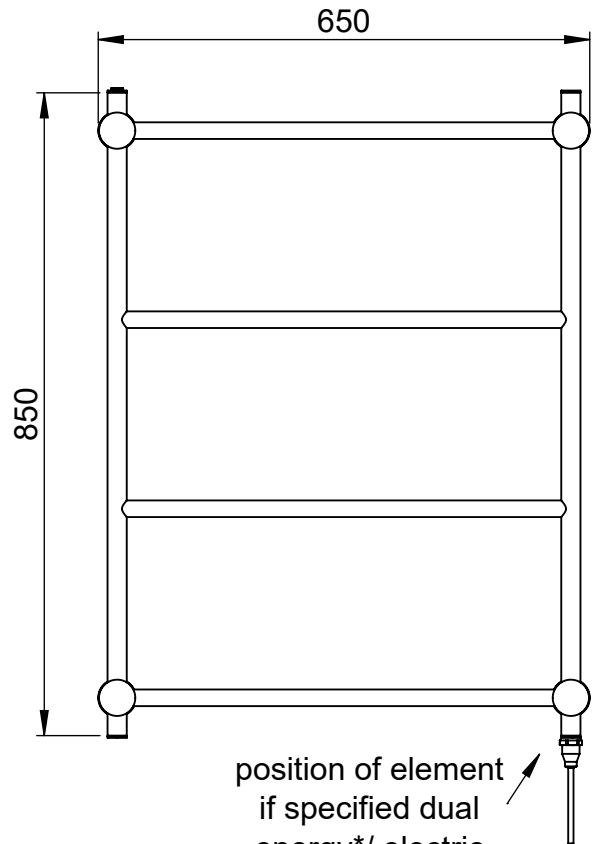

Venture CN022 850x650

Height: 850
Width: 650
Depth: 95
Weight HO: 5.5 kg
EO: 8.5 kg

Tube ϕ : 25.4 + 22
Pipe Centres: 600
Elec. element if specified: 100
Output @ 50° C Δ T Watts: 157
BTUs: 536

All dimensions in millimetres

Manufactured from ISO/CEN CuZn36As (BS CZ126) brass tube

*Dual energy models require a conversion-tee, consult relevant drawing for details.

Vogue UK Ltd. reserve the right to alter specifications without prior notice.
ALL MEASUREMENTS ARE NOMINAL DIMENSIONS ONLY, AND ARE NOT BINDING.

SCALE 1:10

VOGUE UK
TOWEL WARMERS & RADIATORS

Strawberry Lane, Willenhall
West Midlands WV13 3RS
Tel: 01902 387000 Fax: 01902 387001
e-mail: sales@vogueuk.co.uk www.vogueuk.co.uk