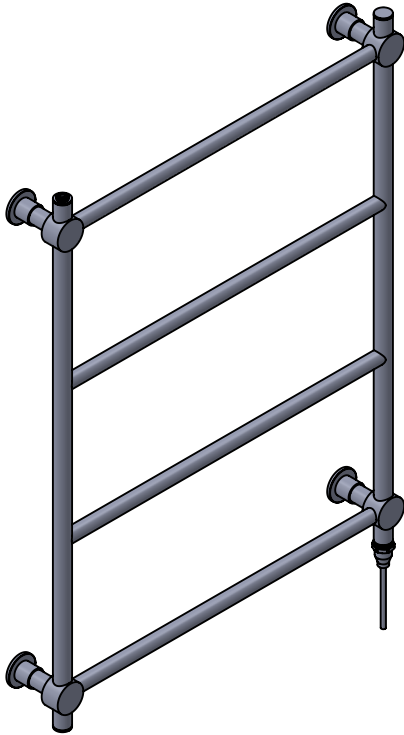

Venture CN022 750x450

Height: 750
Width: 450
Depth: 95
Weight HO: 4.5 kg
EO: 7.5 kg

Tube ϕ : 25.4 +22
Pipe Centres: 400
Elec. element if specified: 75
Output @ 50°C Δ T Watts: 121
BTUs: 413

All dimensions in millimetres

Manufactured from ISO/CEN CuZn36As (BS CZ126) brass tube

position of element
if specified dual
energy*/ electric

*Dual energy models require a conversion-tee, consult relevant drawing for details.

Vogue UK Ltd. reserve the right to alter specifications without prior notice.
ALL MEASUREMENTS ARE NOMINAL DIMENSIONS ONLY, AND ARE NOT BINDING.

SCALE 1:8

VOGUE UK
TOWEL WARMERS & RADIATORS

Strawberry Lane, Willenhall
West Midlands WV13 3RS
Tel: 01902 387000 Fax: 01902 387001
e-mail: sales@vogueuk.co.uk www.vogueuk.co.uk

Venture CN022 850x650

Height: 850
Width: 650
Depth: 95
Weight HO: 5.5 kg
EO: 8.5 kg

Tube ϕ : 25.4 + 22
Pipe Centres: 600
Elec. element if specified: 100
Output @ 50° C Δ T Watts: 157
BTUs: 536

All dimensions in millimetres

Manufactured from ISO/CEN CuZn36As (BS CZ126) brass tube

*Dual energy models require a conversion-tee, consult relevant drawing for details.