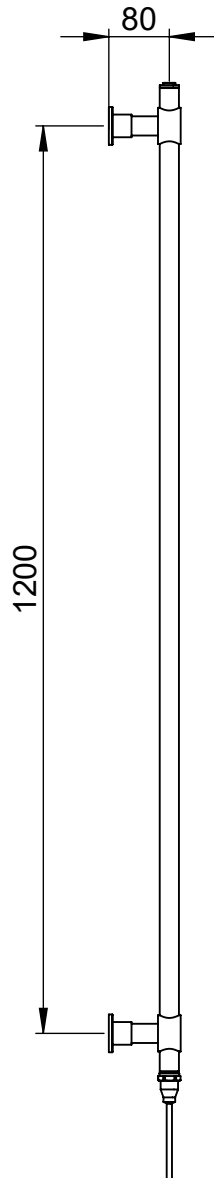

Venture CN022 750x450

Height: 750
Width: 450
Depth: 95
Weight HO: 4.5 kg
EO: 7.5 kg

Tube ϕ : 25.4 +22
Pipe Centres: 400
Elec. element if specified: 75
Output @ 50°C Δ T Watts: 121
BTUs: 413

All dimensions in millimetres

Tube ϕ : 25.4 + 22
Pipe Centres: 600
Elec. element if specified: 100
Output @ 50° C Δ T Watts: 157
BTUs: 536

All dimensions in millimetres

Manufactured from ISO/CEN CuZn36As (BS CZ126) brass tube

*Dual energy models require a conversion-tee, consult relevant drawing for details.

Venture CN022 1300x500

Height: 1300

Width: 500

Depth: 95

Weight HO: 8.5 kg

EO: 13.5 kg

Tube ϕ : 25.4 + 22

Pipe Centres: 450

Elec. element if specified: 125

Output @ 50° C Δ T Watts: 206

BTUs: 703

All dimensions in millimetres

Manufactured from ISO/CEN CuZn36As (BS CZ126) brass tube

*Dual energy models require a conversion-tee, consult relevant drawing for details.