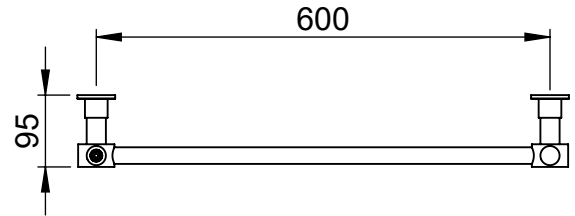

Venture CN022 1300x650

Height: 1300

Width: 650

Depth: 95

Weight HO: 9.5 kg

EO: 14.5 kg

Tube ϕ : 25.4 + 22

Pipe Centres: 600

Elec. element if specified: 125

Output @ 50° C Δ T Watts: 240

BTUs: 819

All dimensions in millimetres

Manufactured from ISO/CEN CuZn36As (BS CZ126) brass tube

position of element
if specified dual
energy*/ electric