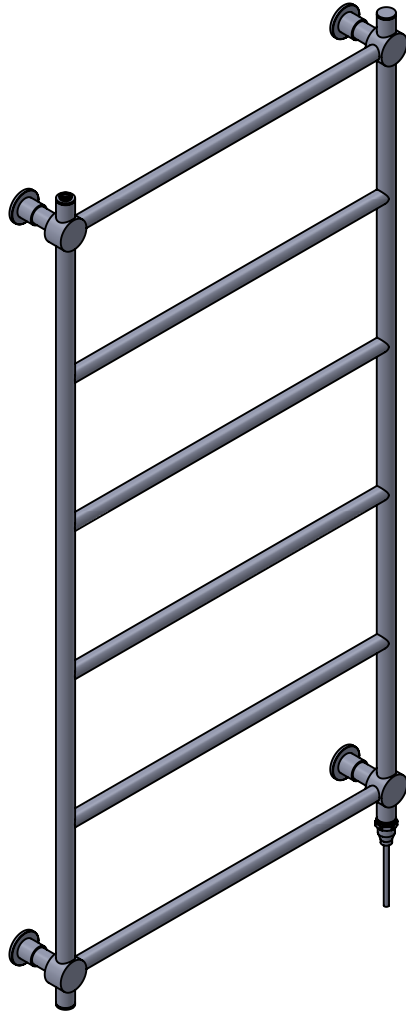

Venture CN022 1300x650

Height: 1300

Width: 650

Depth: 95

Weight HO: 9.5 kg

EO: 14.5 kg

Tube ϕ : 25.4 + 22

Pipe Centres: 600

Elec. element if specified: 125

Output @ 50° C Δ T Watts: 240

BTUs: 819

All dimensions in millimetres

Manufactured from ISO/CEN CuZn36As (BS CZ126) brass tube

position of element
if specified dual
energy*/ electric

*Dual energy models require a conversion-tee, consult relevant drawing for details.

Vogue UK Ltd. reserve the right to alter specifications without prior notice.
ALL MEASUREMENTS ARE NOMINAL DIMENSIONS ONLY, AND ARE NOT BINDING.

SCALE 1:10

VOGUE UK

TOWEL WARMERS & RADIATORS

Strawberry Lane, Willenhall
West Midlands WV13 3RS
Tel: 01902 387000 Fax: 01902 387001
e-mail: sales@vogueuk.co.uk www.vogueuk.co.uk