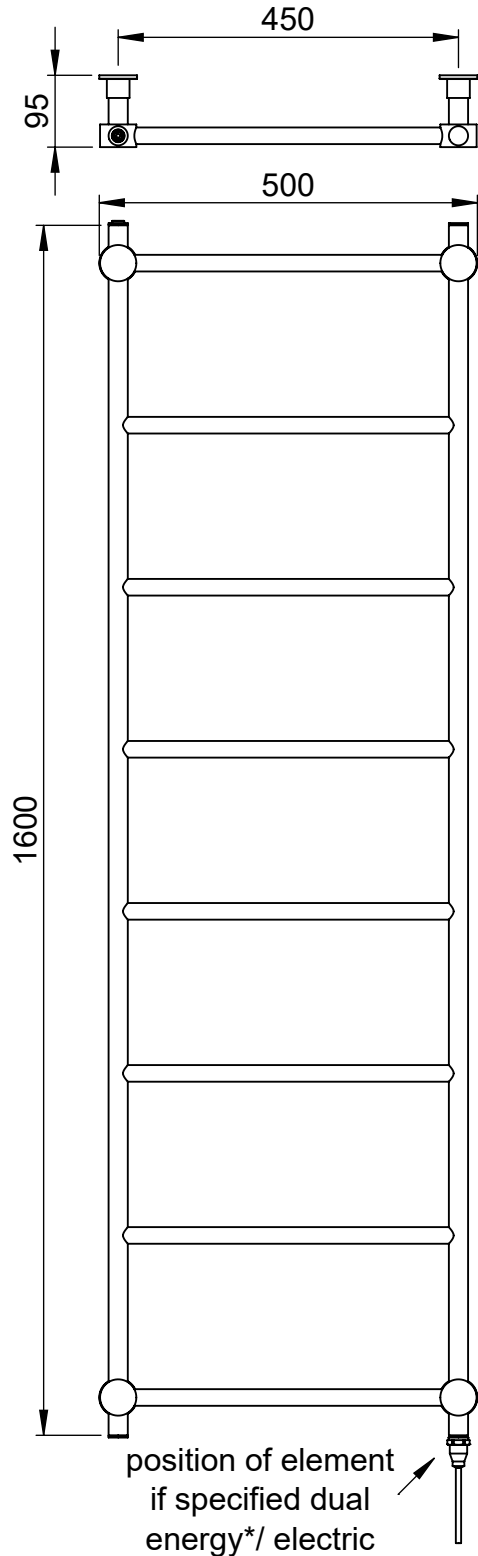

Venture CN022 1600x500

Height: 1600

Width: 500

Depth: 95

Weight HO: 14.5 kg

EO: 20.5 kg

Tube ϕ : 25.4 + 22

Pipe Centres: 450

Elec. element if specified: 150

Output @ 50°C Δ T Watts: 267

BTUs: 911

All dimensions in millimetres

Manufactured from ISO/CEN CuZn36As (BS CZ126) brass tube

*Dual energy models require a conversion-tee, consult relevant drawing for details.

Vogue UK Ltd. reserve the right to alter specifications without prior notice.
ALL MEASUREMENTS ARE NOMINAL DIMENSIONS ONLY, AND ARE NOT BINDING.

SCALE 1:10

VOGUE UK
TOWEL WARMERS & RADIATORS

Strawberry Lane, Willenhall
West Midlands WV13 3RS
Tel: 01902 387000 Fax: 01902 387001
e-mail: sales@vogueuk.co.uk www.vogueuk.co.uk