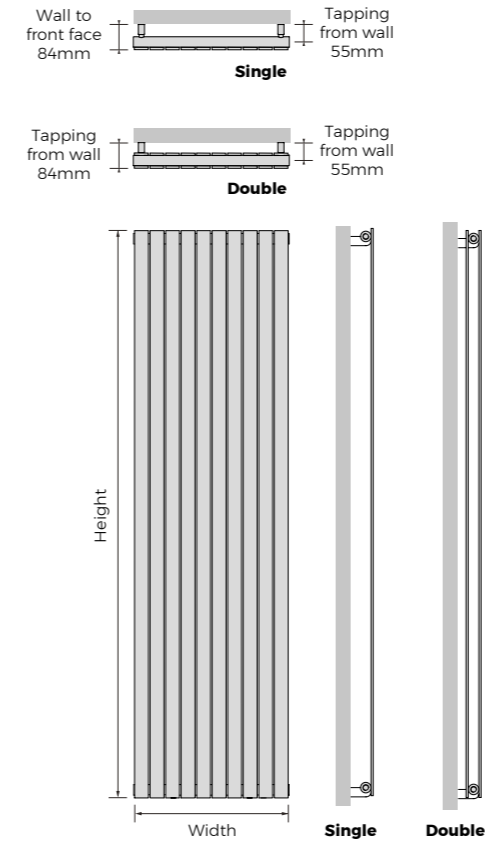

## White + Anthracite + Colours

- Made in Italy
- Stocked in White & Anthracite
- Available in 6 special colours
- Vertical 50mm x 10mm flat tubes
- Single & Double versions

Sizes	<b>6</b>	Material	<b>Steel</b>	Operating up to (bar)	<b>5</b>	Delivery (White & Anthracite)	<b>3-5 days</b>
		Stocked Finish	<b>WH &amp; AN</b>	Guarantee (years)	<b>5</b>	Delivery (Colour)	<b>5 weeks</b>

Tubes	Code	PRICE (ex VAT)	PRICE (inc VAT)	Height mm	Width mm	Wall To Face mm	Tapping From Wall mm	Centres mm	Heat Output At 50°C		Dry Weight kg	Water Content ltrs
									Watts	BTUs		
<b>WHITE (RAL 9016) SINGLE</b>												
5	NPRVWH-S-1828			1800	280	84	55	280	570	1945	10.39	3.82
8	NPRVWH-S-1844			1800	448	84	55	448	912	3112	16.62	6.10
10	NPRVWH-S-1856			1800	560	84	55	560	1140	3890	20.77	7.63
<b>ANTHRACITE SINGLE</b>												
5	NPRVAN-S-1828			1800	280	84	55	280	570	1945	10.39	3.82
8	NPRVAN-S-1844			1800	448	84	55	448	912	3112	16.62	6.10
10	NPRVAN-S-1856			1800	560	84	55	560	1140	3890	20.77	7.63
<b>COLOURS SINGLE</b>												
5	NPRVCO-S-1828			1800	280	84	55	280	570	1945	10.39	3.82
8	NPRVCO-S-1844			1800	448	84	55	448	912	3112	16.62	6.10
10	NPRVCO-S-1856			1800	560	84	55	560	1140	3890	20.77	7.63
<b>WHITE (RAL 9016) DOUBLE</b>												
10	NPRVWH-D-1828			1800	280	84	55	280	825	2815	20.16	7.07
16	NPRVWH-D-1844			1800	448	84	55	448	1320	4504	32.26	11.31
20	NPRVWH-D-1856			1800	560	84	55	560	1650	5630	40.32	14.14
<b>ANTHRACITE DOUBLE</b>												
10	NPRVAN-D-1828			1800	280	84	55	280	825	2815	20.16	7.07
16	NPRVAN-D-1844			1800	448	84	55	448	1320	4504	32.26	11.31
20	NPRVAN-D-1856			1800	560	84	55	560	1650	5630	40.32	14.14
<b>COLOURS DOUBLE</b>												
10	NPRVCO-D-1828			1800	280	84	55	280	825	2815	20.16	7.07
16	NPRVCO-D-1844			1800	448	84	55	448	1320	4504	32.26	11.31
20	NPRVCO-D-1856			1800	560	84	55	560	1650	5630	40.32	14.14

Single - Anthracite

Double - White

Single model shown in Anthracite with Chrome Finchley TRV valves and pipe sleeves