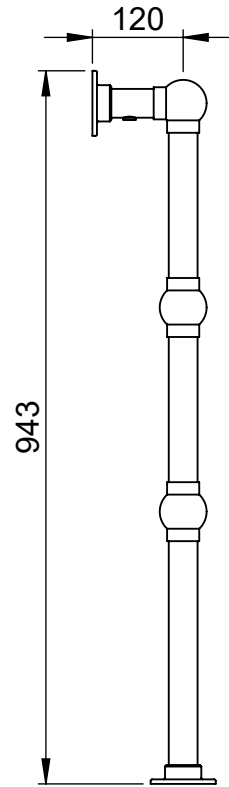

Grandeur LG032FW 943x686

Height: 943

Width: 686

Depth: 163

Weight HO: 11.5 kg

EO: kg

Tube ϕ : 38.1

Face-Face Connections: 522

Elec. element if specified: 125

Output @ 50°C Δ T Watts: 243

BTUs: 829

All dimensions in millimetres

Manufactured from ISO/CEN CuZn36As (BS126) brass tube

Vogue UK Ltd. reserve the right to alter specifications without prior notice.
ALL MEASUREMENTS ARE NOMINAL DIMENSIONS ONLY, AND ARE NOT BINDING.

Height: 1243

Width: 686

Depth: 163

Weight HO: 15.5 kg

EO: kg

Tube ϕ : 38.1

Face-Face Connections: 522

Elec. element if specified: 200

Output @ 50°C Δ T Watts: 319

BTUs: 1088

All dimensions in millimetres

Manufactured from ISO/CEN CuZn36As (BS CZ126) brass tube

Vogue UK Ltd. reserve the right to alter specifications without prior notice.
ALL MEASUREMENTS ARE NOMINAL DIMENSIONS ONLY, AND ARE NOT BINDING.