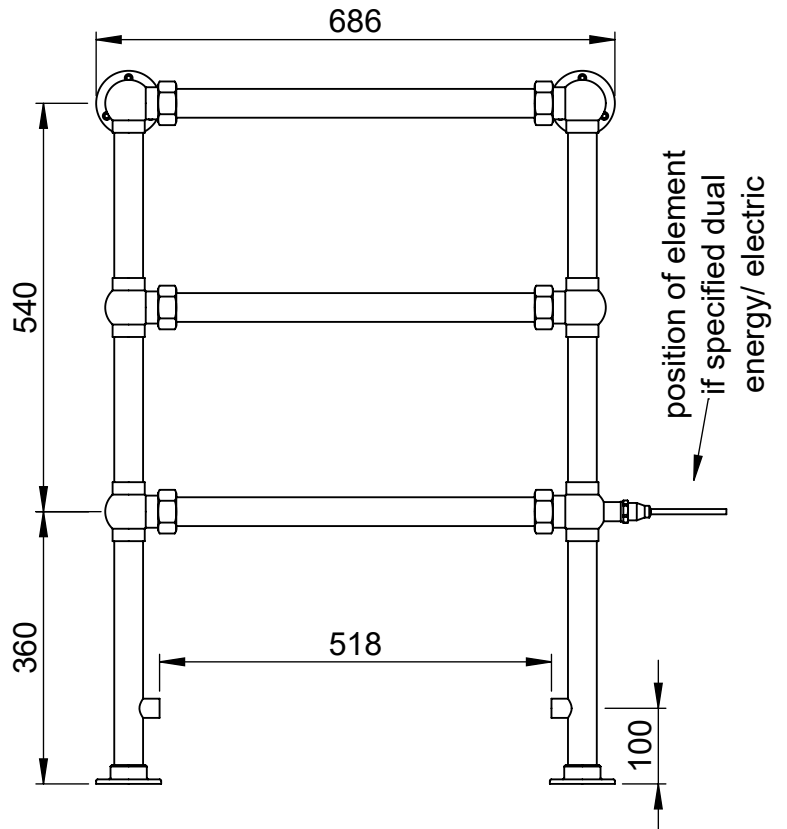

Grandeur LG032FW 943x686

Height: 943

Width: 686

Depth: 163

Weight HO: 11.5 kg

EO: kg

Tube ϕ : 38.1

Face-Face Connections: 522

Elec. element if specified: 125

Output @ 50°C Δ T Watts: 243

BTUs: 829

All dimensions in millimetres

Manufactured from ISO/CEN CuZn36As (BS126) brass tube

Vogue UK Ltd. reserve the right to alter specifications without prior notice.
ALL MEASUREMENTS ARE NOMINAL DIMENSIONS ONLY, AND ARE NOT BINDING.

Height: 1243

Width: 686

Depth: 163

Weight HO: 15.5 kg

EO: kg

Tube ϕ : 38.1

Face-Face Connections: 522

Elec. element if specified: 200

Output @ 50°C Δ T Watts: 319

BTUs: 1088

All dimensions in millimetres

Manufactured from ISO/CEN CuZn36As (BS CZ126) brass tube

Vogue UK Ltd. reserve the right to alter specifications without prior notice.
ALL MEASUREMENTS ARE NOMINAL DIMENSIONS ONLY, AND ARE NOT BINDING.