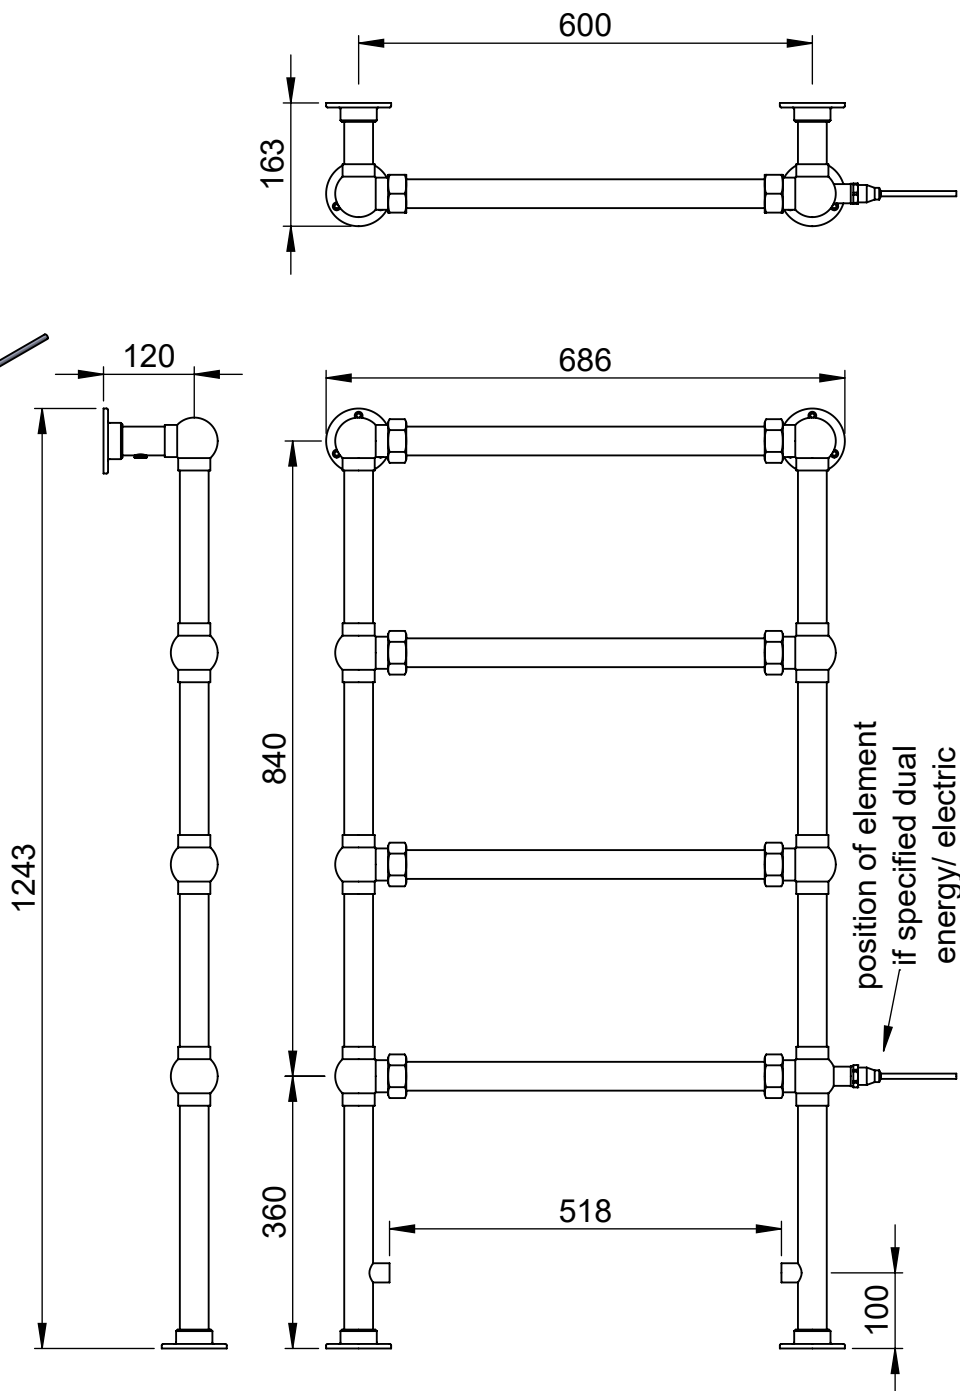

Grandeur LG032FW 943x686

Height: 943

Width: 686

Depth: 163

Weight HO: 11.5 kg

EO: kg

Tube ϕ : 38.1

Face-Face Connections: 522

Elec. element if specified: 125

Output @ 50°C Δ T Watts: 243

BTUs: 829

All dimensions in millimetres

Manufactured from ISO/CEN CuZn36As (BS126) brass tube

Vogue UK Ltd. reserve the right to alter specifications without prior notice.
ALL MEASUREMENTS ARE NOMINAL DIMENSIONS ONLY, AND ARE NOT BINDING.

Height: 1243

Width: 686

Depth: 163

Weight HO: 15.5 kg

EO: kg

Tube ϕ : 38.1

Face-Face Connections: 522

Elec. element if specified: 200

Output @ 50°C Δ T Watts: 319

BTUs: 1088

All dimensions in millimetres

Manufactured from ISO/CEN CuZn36As (BS CZ126) brass tube

Vogue UK Ltd. reserve the right to alter specifications without prior notice.
ALL MEASUREMENTS ARE NOMINAL DIMENSIONS ONLY, AND ARE NOT BINDING.