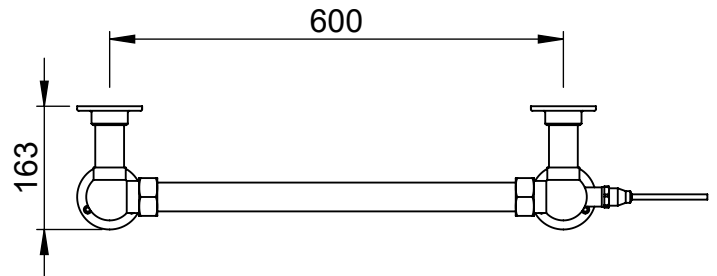

Grandeur LG032FW 943x686

Height: 943

Width: 686

Depth: 163

Weight HO: 11.5 kg

EO: kg

Tube ϕ : 38.1

Face-Face Connections: 522

Elec. element if specified: 125

Output @ 50°C Δ T Watts: 243

BTUs: 829

All dimensions in millimetres

Manufactured from ISO/CEN CuZn36As (BS126) brass tube

Vogue UK Ltd. reserve the right to alter specifications without prior notice.
ALL MEASUREMENTS ARE NOMINAL DIMENSIONS ONLY, AND ARE NOT BINDING.

Height: 1243

Width: 686

Depth: 163

Weight HO: 15.5 kg

EO: kg

Tube ϕ : 38.1

Face-Face Connections: 522

Elec. element if specified: 200

Output @ 50°C Δ T Watts: 319

BTUs: 1088

All dimensions in millimetres

Manufactured from ISO/CEN CuZn36As (BS CZ126) brass tube

Vogue UK Ltd. reserve the right to alter specifications without prior notice.
ALL MEASUREMENTS ARE NOMINAL DIMENSIONS ONLY, AND ARE NOT BINDING.