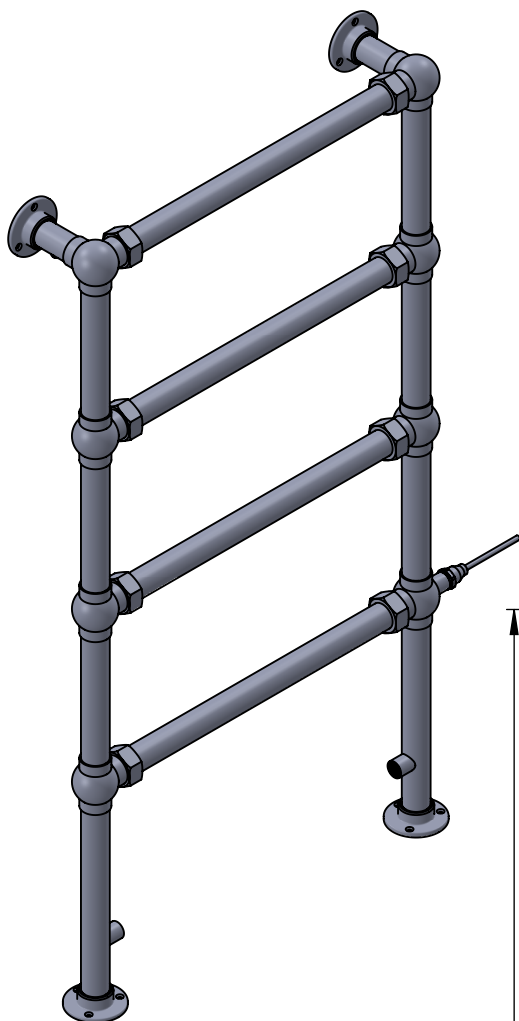

Grandeur LG032FW 943x686

Height: 943

Width: 686

Depth: 163

Weight HO: 11.5 kg

EO: kg

Tube ϕ : 38.1

Face-Face Connections: 522

Elec. element if specified: 125

Output @ 50°C Δ T Watts: 243

BTUs: 829

All dimensions in millimetres

Manufactured from ISO/CEN CuZn36As (BS126) brass tube

Vogue UK Ltd. reserve the right to alter specifications without prior notice.
ALL MEASUREMENTS ARE NOMINAL DIMENSIONS ONLY, AND ARE NOT BINDING.

Height: 1243

Width: 686

Depth: 163

Weight HO: 15.5 kg

EO: kg

Tube ϕ : 38.1

Face-Face Connections: 522

Elec. element if specified: 200

Output @ 50°C Δ T Watts: 319

BTUs: 1088

All dimensions in millimetres

Manufactured from ISO/CEN CuZn36As (BS CZ126) brass tube

Vogue UK Ltd. reserve the right to alter specifications without prior notice.
ALL MEASUREMENTS ARE NOMINAL DIMENSIONS ONLY, AND ARE NOT BINDING.