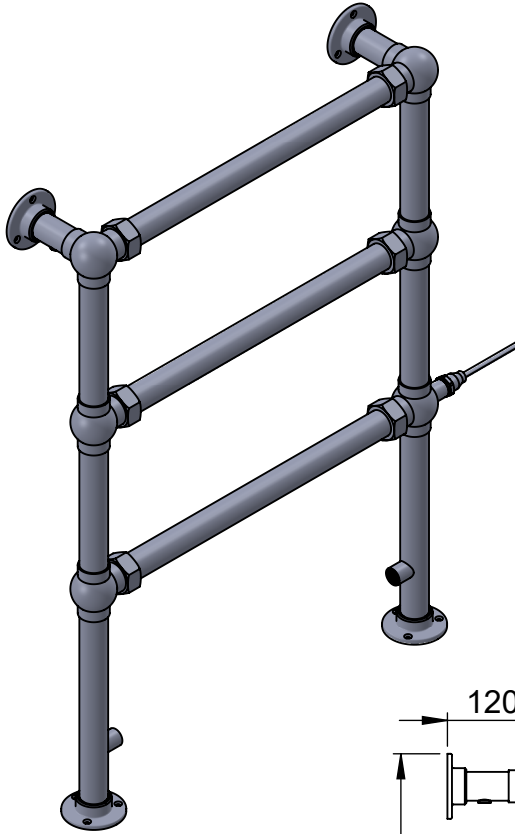

Grandeur LG032FW 943x686

Height: 943

Width: 686

Depth: 163

Weight HO: 11.5 kg

EO: kg

Tube ϕ : 38.1

Face-Face Connections: 522

Elec. element if specified: 125

Output @ 50°C Δ T Watts: 243

BTUs: 829

All dimensions in millimetres

Manufactured from ISO/CEN CuZn36As (BS126) brass tube

Vogue UK Ltd. reserve the right to alter specifications without prior notice.
ALL MEASUREMENTS ARE NOMINAL DIMENSIONS ONLY, AND ARE NOT BINDING.

Height: 1243

Width: 686

Depth: 163

Weight HO: 15.5 kg

EO: kg

Tube ϕ : 38.1

Face-Face Connections: 522

Elec. element if specified: 200

Output @ 50°C Δ T Watts: 319

BTUs: 1088

All dimensions in millimetres

Manufactured from ISO/CEN CuZn36As (BS CZ126) brass tube

Vogue UK Ltd. reserve the right to alter specifications without prior notice.
ALL MEASUREMENTS ARE NOMINAL DIMENSIONS ONLY, AND ARE NOT BINDING.