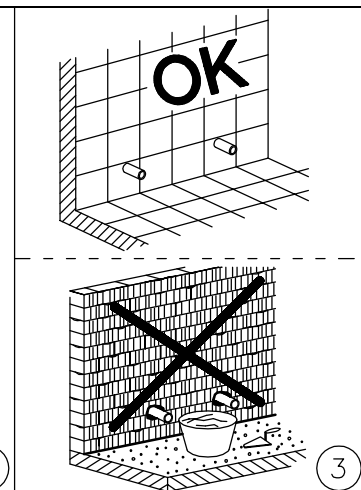

ANCONA BENCH SEAT

Vertical
IRA07119

Fitting Instructions

n	I1	I2	I3	I4
22	765			
28	1035			
32		405	405	405
36		450	495	450
38		495	495	495
45		585	630	585
52		675	765	675