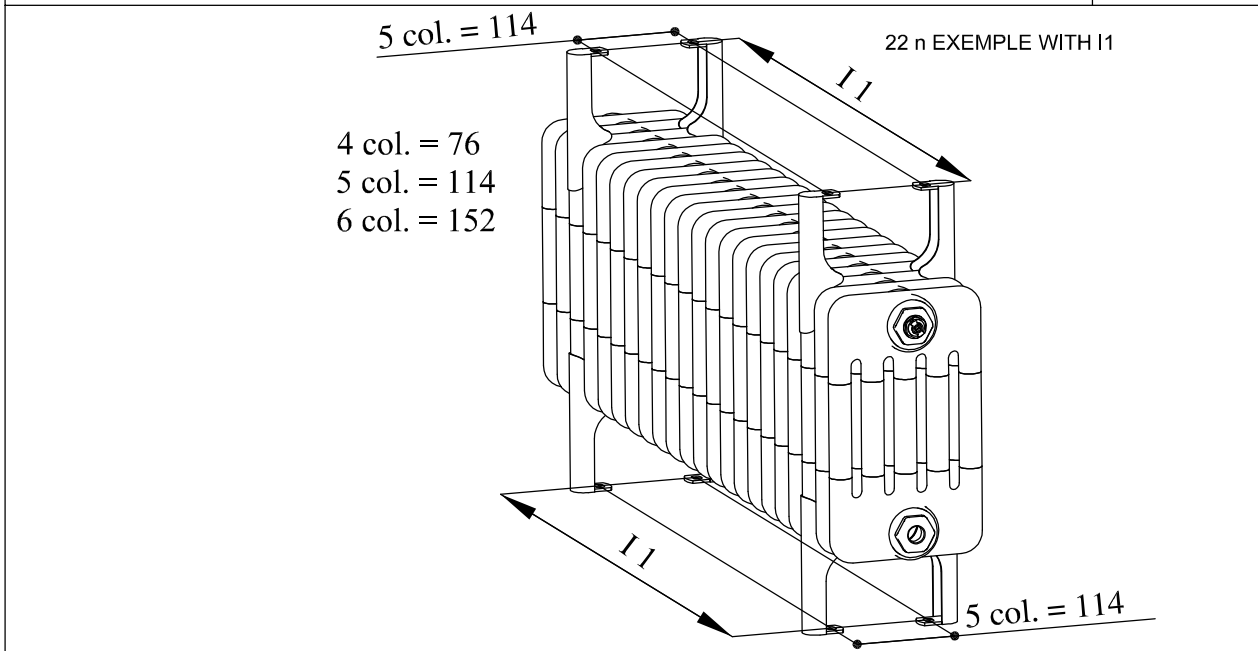

For all Vintage TRV finishes

Height A (mm)	Radiator Width B (mm)	Bench Seat Width C (mm)	Columns	Sections	Model	Watts Δt 50°C	Btu's Δt 50°C
496	1014	1350	4	22	ANCB4C22S	926	3160
	1284	1650		28	ANCB4C28S	1179	4023
	1464	1650		32	ANCB4C32S	1347	4596
	1644	1950		36	ANCB4C36S	1516	5173
	1734	1950		38	ANCB4C38S	1600	5459
	2049	2150		45	ANCB4C45S	1895	6466
	2364	2650		52	ANCB4C52S	2189	7469
	1014	1350		5	22	ANCB5C22S	1131
	1284	1650	28		ANCB5C28S	1439	4910
	1464	1650	32		ANCB5C32S	1645	5613
	1644	1950	36		ANCB5C36S	1850	6312
	1734	1950	38		ANCB5C38S	1953	6664
	2049	2150	45		ANCB5C45S	2313	7892
	2364	2650	52		ANCB5C52S	2673	9120
	1014	1350	6		22	ANCB6C22S	1335
	1284	1650		28	ANCB6C28S	1700	5800
	1464	1650		32	ANCB6C32S	1942	6626
	1644	1950		36	ANCB6C36S	2185	7455
	1734	1950		38	ANCB6C38S	2307	7871
	2049	2150		45	ANCB6C45S	2732	9322
	2364	2650		52	ANCB6C52S	3156	10768

All prices shown include wooden seat.

Please note: Bench seats 1284mm wide and over will be supplied with 4 feet.

Pipe centres = width of radiator (B) + valves

*Saving based on the value of individual items when bought separately. Order any of our selected valves & matching pipe covers at the same time as your radiator.

ANCONA BENCH SEAT

Vertical
IRA07119

Fitting Instructions

n	I1	I2	I3	I4
22	765			
28	1035			
32		405	405	405
36		450	495	450
38		495	495	495
45		585	630	585
52		675	765	675

10

22 n EXEMPLE WITH 11

USE FIXINGS
SUITABLE FOR THE
FLOOR TYPE.