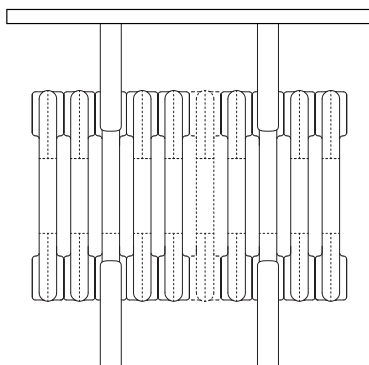

Ancona® Bench Seat

Vertical Made to Order

Vertical, 5 column, 496mm x 1014mm in White RAL 9016 with Wooden Top and Nickel Vintage TRV's.

Ancona® Bench Seat Vertical page 29

High quality Italian design and manufacture
Steel multi column supplied with a wooden seat
UKCA approved & certified to BS EN442

For all Vintage TRV finishes

Height A (mm)	Radiator Width B (mm)	Bench Seat Width C (mm)	Columns	Sections	Model	Watts Δt 50°C	Btu's Δt 50°C
496	1014	1350	4	22	ANCB4C22S	926	3160
	1284	1650		28	ANCB4C28S	1179	4023
	1464	1650		32	ANCB4C32S	1347	4596
	1644	1950		36	ANCB4C36S	1516	5173
	1734	1950		38	ANCB4C38S	1600	5459
	2049	2150		45	ANCB4C45S	1895	6466
	2364	2650		52	ANCB4C52S	2189	7469
	1014	1350		5	22	ANCB5C22S	1131
	1284	1650	28		ANCB5C28S	1439	4910
	1464	1650	32		ANCB5C32S	1645	5613
	1644	1950	36		ANCB5C36S	1850	6312
	1734	1950	38		ANCB5C38S	1953	6664
	2049	2150	45		ANCB5C45S	2313	7892
	2364	2650	52		ANCB5C52S	2673	9120
	1014	1350	6		22	ANCB6C22S	1335
	1284	1650		28	ANCB6C28S	1700	5800
	1464	1650		32	ANCB6C32S	1942	6626
	1644	1950		36	ANCB6C36S	2185	7455
	1734	1950		38	ANCB6C38S	2307	7871
	2049	2150		45	ANCB6C45S	2732	9322
	2364	2650		52	ANCB6C52S	3156	10768

All prices shown include wooden seat.

Please note: Bench seats 1284mm wide and over will be supplied with 4 feet.

Pipe centres = width of radiator (B) + valves

*Saving based on the value of individual items when bought separately. Order any of our selected valves & matching pipe covers at the same time as your radiator.