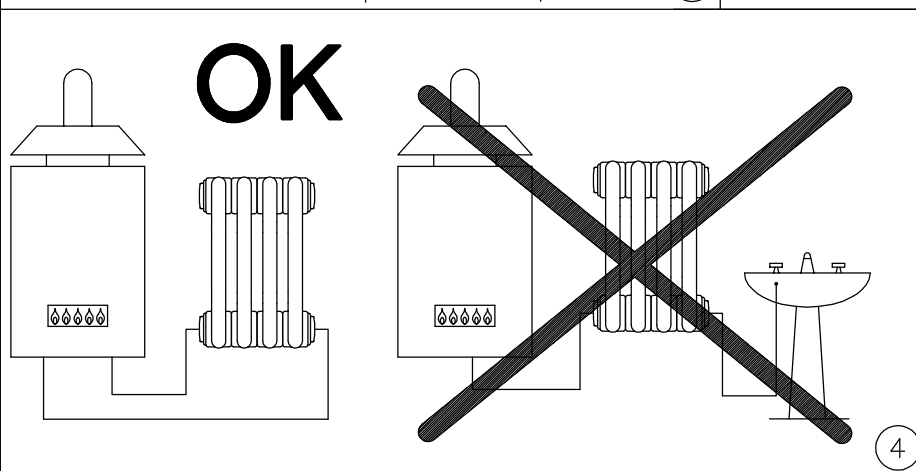

ANCONA BENCH SEAT

Vertical
IRA07119

Fitting Instructions

n	I1	I2	I3	I4
22	765			
28	1035			
32		405	405	405
36		450	495	450
38		495	495	495
45		585	630	585
52		675	765	675