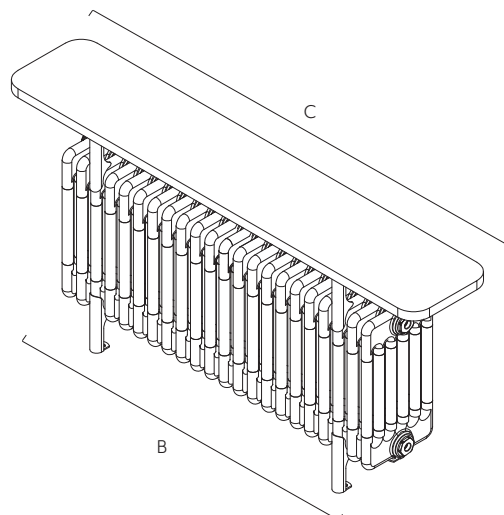

Ancona® Bench Seat

Vertical Made to Order

Vertical, 5 column, 496mm x 1014mm in White RAL 9016 with Wooden Top and Nickel Vintage TRV's.

Ancona® Bench Seat Vertical page 29

High quality Italian design and manufacture
Steel multi column supplied with a wooden seat
UKCA approved & certified to BS EN442

For all Vintage TRV finishes

Height A (mm)	Radiator Width B (mm)	Bench Seat Width C (mm)	Columns	Sections	Model	Watts Δt 50°C	Btu's Δt 50°C
496	1014	1350	4	22	ANCB4C22S	926	3160
	1284	1650		28	ANCB4C28S	1179	4023
	1464	1650		32	ANCB4C32S	1347	4596
	1644	1950		36	ANCB4C36S	1516	5173
	1734	1950		38	ANCB4C38S	1600	5459
	2049	2150		45	ANCB4C45S	1895	6466
	2364	2650		52	ANCB4C52S	2189	7469
	1014	1350		5	22	ANCB5C22S	1131
	1284	1650	28		ANCB5C28S	1439	4910
	1464	1650	32		ANCB5C32S	1645	5613
	1644	1950	36		ANCB5C36S	1850	6312
	1734	1950	38		ANCB5C38S	1953	6664
	2049	2150	45		ANCB5C45S	2313	7892
	2364	2650	52		ANCB5C52S	2673	9120
	1014	1350	6		22	ANCB6C22S	1335
	1284	1650		28	ANCB6C28S	1700	5800
	1464	1650		32	ANCB6C32S	1942	6626
	1644	1950		36	ANCB6C36S	2185	7455
	1734	1950		38	ANCB6C38S	2307	7871
	2049	2150		45	ANCB6C45S	2732	9322
	2364	2650		52	ANCB6C52S	3156	10768

All prices shown include wooden seat.

Please note: Bench seats 1284mm wide and over will be supplied with 4 feet.

Pipe centres = width of radiator (B) + valves

*Saving based on the value of individual items when bought separately. Order any of our selected valves & matching pipe covers at the same time as your radiator.