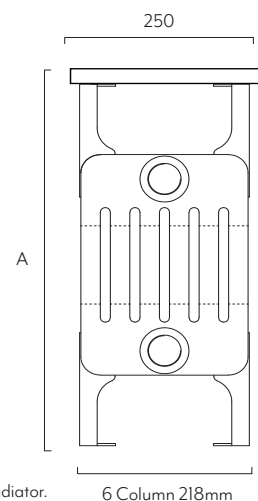

Ancona® Bench Seat

Vertical Made to Order

Vertical, 5 column, 496mm x 1014mm in White RAL 9016 with Wooden Top and Nickel Vintage TRV's.

Ancona® Bench Seat Vertical page 29

High quality Italian design and manufacture
Steel multi column supplied with a wooden seat
UKCA approved & certified to BS EN442

For all Vintage TRV finishes

Height A (mm)	Radiator Width B (mm)	Bench Seat Width C (mm)	Columns	Sections	Model	Watts Δt 50°C	Btu's Δt 50°C
496	1014	1350	4	22	ANCB4C22S	926	3160
	1284	1650		28	ANCB4C28S	1179	4023
	1464	1650		32	ANCB4C32S	1347	4596
	1644	1950		36	ANCB4C36S	1516	5173
	1734	1950		38	ANCB4C38S	1600	5459
	2049	2150		45	ANCB4C45S	1895	6466
	2364	2650		52	ANCB4C52S	2189	7469
	1014	1350		5	22	ANCB5C22S	1131
	1284	1650	28		ANCB5C28S	1439	4910
	1464	1650	32		ANCB5C32S	1645	5613
	1644	1950	36		ANCB5C36S	1850	6312
	1734	1950	38		ANCB5C38S	1953	6664
	2049	2150	45		ANCB5C45S	2313	7892
	2364	2650	52		ANCB5C52S	2673	9120
	1014	1350	6		22	ANCB6C22S	1335
	1284	1650		28	ANCB6C28S	1700	5800
	1464	1650		32	ANCB6C32S	1942	6626
	1644	1950		36	ANCB6C36S	2185	7455
	1734	1950		38	ANCB6C38S	2307	7871
	2049	2150		45	ANCB6C45S	2732	9322
	2364	2650		52	ANCB6C52S	3156	10768

All prices shown include wooden seat.

Please note: Bench seats 1284mm wide and over will be supplied with 4 feet.

Pipe centres = width of radiator (B) + valves

*Saving based on the value of individual items when bought separately. Order any of our selected valves & matching pipe covers at the same time as your radiator.

ANCONA BENCH SEAT

Vertical
IRA07119

Fitting Instructions

n	I1	I2	I3	I4
22	765			
28	1035			
32		405	405	405
36		450	495	450
38		495	495	495
45		585	630	585
52		675	765	675

10

22 n EXEMPLE WITH 11

USE FIXINGS
SUITABLE FOR THE
FLOOR TYPE.