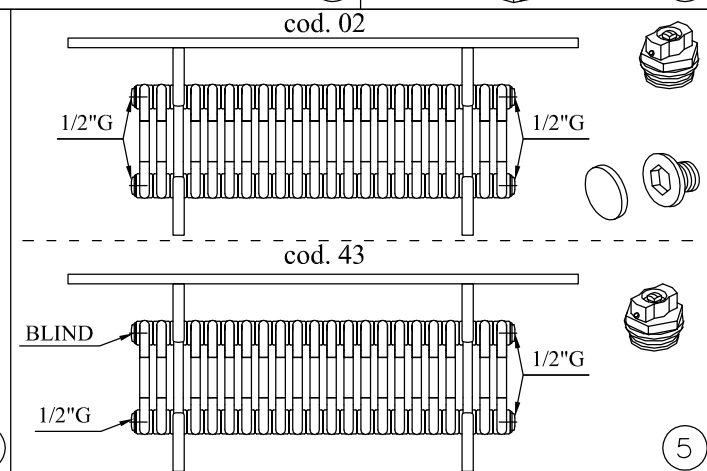

For all Vintage TRV finishes

Height A (mm)	Radiator Width B (mm)	Bench Seat Width C (mm)	Columns	Sections	Model	Watts Δt 50°C	Btu's Δt 50°C
496	1014	1350	4	22	ANCB4C22S	926	3160
	1284	1650		28	ANCB4C28S	1179	4023
	1464	1650		32	ANCB4C32S	1347	4596
	1644	1950		36	ANCB4C36S	1516	5173
	1734	1950		38	ANCB4C38S	1600	5459
	2049	2150		45	ANCB4C45S	1895	6466
	2364	2650		52	ANCB4C52S	2189	7469
	1014	1350		5	22	ANCB5C22S	1131
	1284	1650	28		ANCB5C28S	1439	4910
	1464	1650	32		ANCB5C32S	1645	5613
	1644	1950	36		ANCB5C36S	1850	6312
	1734	1950	38		ANCB5C38S	1953	6664
	2049	2150	45		ANCB5C45S	2313	7892
	2364	2650	52		ANCB5C52S	2673	9120
	1014	1350	6		22	ANCB6C22S	1335
	1284	1650		28	ANCB6C28S	1700	5800
	1464	1650		32	ANCB6C32S	1942	6626
	1644	1950		36	ANCB6C36S	2185	7455
	1734	1950		38	ANCB6C38S	2307	7871
	2049	2150		45	ANCB6C45S	2732	9322
	2364	2650		52	ANCB6C52S	3156	10768

All prices shown include wooden seat.

Please note: Bench seats 1284mm wide and over will be supplied with 4 feet.

Pipe centres = width of radiator (B) + valves

*Saving based on the value of individual items when bought separately. Order any of our selected valves & matching pipe covers at the same time as your radiator.

ANCONA BENCH SEAT

Vertical
IRA07119

Fitting Instructions

n	I1	I2	I3	I4
22	765			
28	1035			
32		405	405	405
36		450	495	450
38		495	495	495
45		585	630	585
52		675	765	675

10

22 n EXEMPLE WITH 11

USE FIXINGS
SUITABLE FOR THE
FLOOR TYPE.