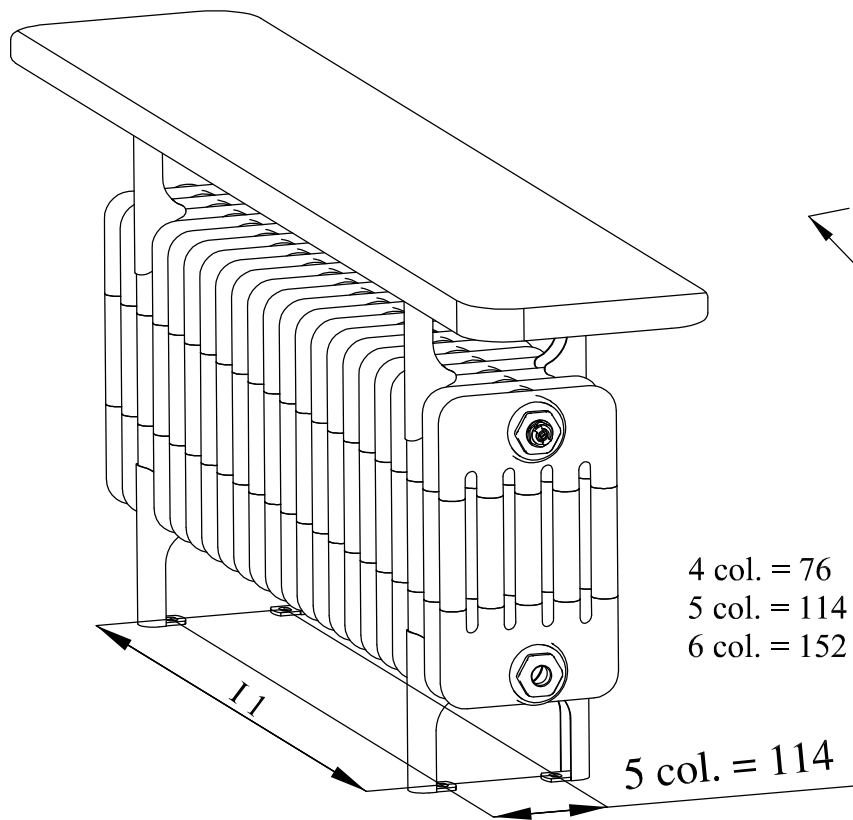

For all Vintage TRV finishes

Height A (mm)	Radiator Width B (mm)	Bench Seat Width C (mm)	Columns	Sections	Model	Watts Δt 50°C	Btu's Δt 50°C
496	1014	1350	4	22	ANCB4C22S	926	3160
	1284	1650		28	ANCB4C28S	1179	4023
	1464	1650		32	ANCB4C32S	1347	4596
	1644	1950		36	ANCB4C36S	1516	5173
	1734	1950		38	ANCB4C38S	1600	5459
	2049	2150		45	ANCB4C45S	1895	6466
	2364	2650		52	ANCB4C52S	2189	7469
	1014	1350		5	22	ANCB5C22S	1131
	1284	1650	28		ANCB5C28S	1439	4910
	1464	1650	32		ANCB5C32S	1645	5613
	1644	1950	36		ANCB5C36S	1850	6312
	1734	1950	38		ANCB5C38S	1953	6664
	2049	2150	45		ANCB5C45S	2313	7892
	2364	2650	52		ANCB5C52S	2673	9120
	1014	1350	6		22	ANCB6C22S	1335
	1284	1650		28	ANCB6C28S	1700	5800
	1464	1650		32	ANCB6C32S	1942	6626
	1644	1950		36	ANCB6C36S	2185	7455
	1734	1950		38	ANCB6C38S	2307	7871
	2049	2150		45	ANCB6C45S	2732	9322
	2364	2650		52	ANCB6C52S	3156	10768

All prices shown include wooden seat.

Please note: Bench seats 1284mm wide and over will be supplied with 4 feet.

Pipe centres = width of radiator (B) + valves

*Saving based on the value of individual items when bought separately. Order any of our selected valves & matching pipe covers at the same time as your radiator.

ANCONA BENCH SEAT

Vertical
IRA07119

Fitting Instructions

n	I1	I2	I3	I4
22	765			
28	1035			
32		405	405	405
36		450	495	450
38		495	495	495
45		585	630	585
52		675	765	675

10

22 n EXEMPLE WITH 11

USE FIXINGS
SUITABLE FOR THE
FLOOR TYPE.