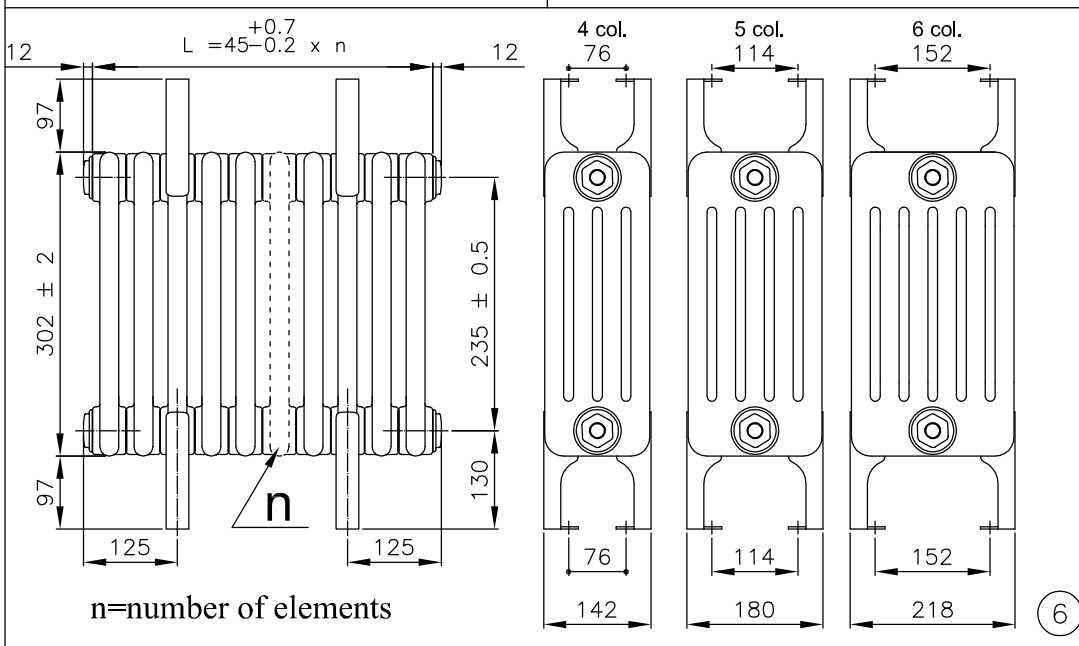

ANCONA BENCH SEAT

Vertical
IRA07119

Fitting Instructions

n	I1	I2	I3	I4
22	765			
28	1035			
32		405	405	405
36		450	495	450
38		495	495	495
45		585	630	585
52		675	765	675