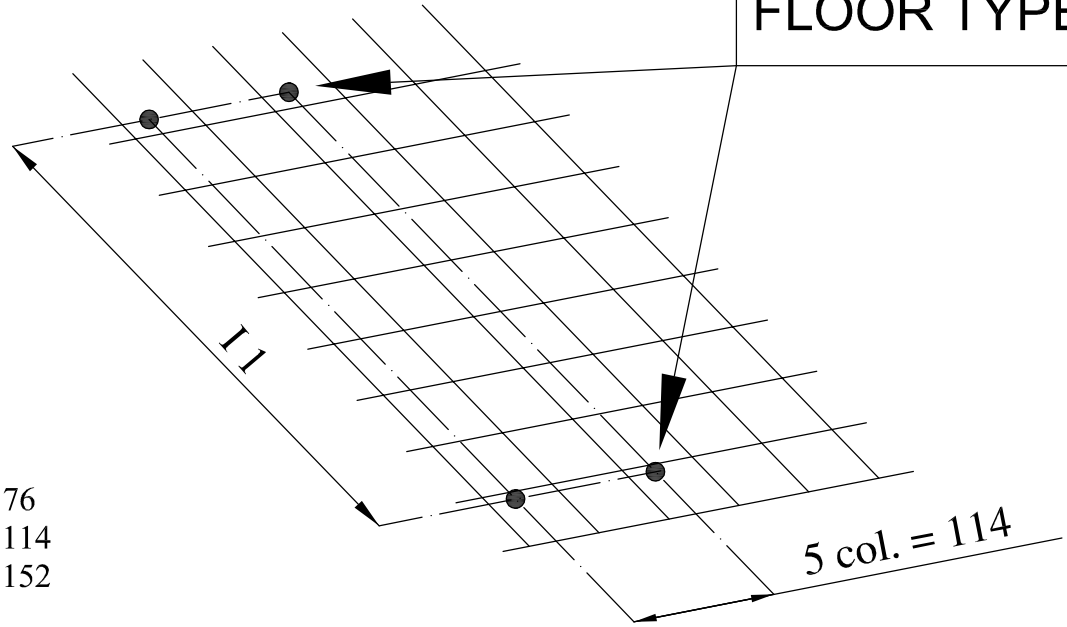

For all Vintage TRV finishes

Height A (mm)	Radiator Width B (mm)	Bench Seat Width C (mm)	Columns	Sections	Model	Watts Δt 50°C	Btu's Δt 50°C
496	1014	1350	4	22	ANCB4C22S	926	3160
	1284	1650		28	ANCB4C28S	1179	4023
	1464	1650		32	ANCB4C32S	1347	4596
	1644	1950		36	ANCB4C36S	1516	5173
	1734	1950		38	ANCB4C38S	1600	5459
	2049	2150		45	ANCB4C45S	1895	6466
	2364	2650		52	ANCB4C52S	2189	7469
	1014	1350		5	22	ANCB5C22S	1131
	1284	1650	28		ANCB5C28S	1439	4910
	1464	1650	32		ANCB5C32S	1645	5613
	1644	1950	36		ANCB5C36S	1850	6312
	1734	1950	38		ANCB5C38S	1953	6664
	2049	2150	45		ANCB5C45S	2313	7892
	2364	2650	52		ANCB5C52S	2673	9120
	1014	1350	6		22	ANCB6C22S	1335
	1284	1650		28	ANCB6C28S	1700	5800
	1464	1650		32	ANCB6C32S	1942	6626
	1644	1950		36	ANCB6C36S	2185	7455
	1734	1950		38	ANCB6C38S	2307	7871
	2049	2150		45	ANCB6C45S	2732	9322
	2364	2650		52	ANCB6C52S	3156	10768

All prices shown include wooden seat.

Please note: Bench seats 1284mm wide and over will be supplied with 4 feet.

Pipe centres = width of radiator (B) + valves

*Saving based on the value of individual items when bought separately. Order any of our selected valves & matching pipe covers at the same time as your radiator.

ANCONA BENCH SEAT

Vertical
IRA07119

Fitting Instructions

n	I1	I2	I3	I4
22	765			
28	1035			
32		405	405	405
36		450	495	450
38		495	495	495
45		585	630	585
52		675	765	675

10

22 n EXEMPLE WITH 11

USE FIXINGS
SUITABLE FOR THE
FLOOR TYPE.