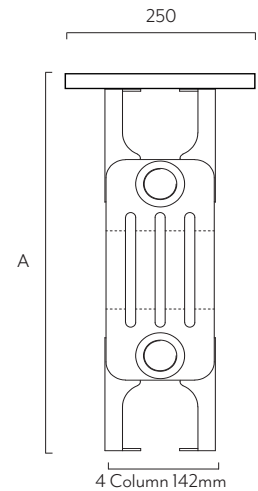

Ancona® Bench Seat

Vertical Made to Order

Vertical, 5 column, 496mm x 1014mm in White RAL 9016 with Wooden Top and Nickel Vintage TRV's.

Ancona® Bench Seat Vertical page 29

High quality Italian design and manufacture
Steel multi column supplied with a wooden seat
UKCA approved & certified to BS EN442

For all Vintage TRV finishes

Height A (mm)	Radiator Width B (mm)	Bench Seat Width C (mm)	Columns	Sections	Model	Watts Δt 50°C	Btu's Δt 50°C
496	1014	1350	4	22	ANCB4C22S	926	3160
	1284	1650		28	ANCB4C28S	1179	4023
	1464	1650		32	ANCB4C32S	1347	4596
	1644	1950		36	ANCB4C36S	1516	5173
	1734	1950		38	ANCB4C38S	1600	5459
	2049	2150		45	ANCB4C45S	1895	6466
	2364	2650		52	ANCB4C52S	2189	7469
	1014	1350		5	22	ANCB5C22S	1131
	1284	1650	28		ANCB5C28S	1439	4910
	1464	1650	32		ANCB5C32S	1645	5613
	1644	1950	36		ANCB5C36S	1850	6312
	1734	1950	38		ANCB5C38S	1953	6664
	2049	2150	45		ANCB5C45S	2313	7892
	2364	2650	52		ANCB5C52S	2673	9120
	1014	1350	6		22	ANCB6C22S	1335
	1284	1650		28	ANCB6C28S	1700	5800
	1464	1650		32	ANCB6C32S	1942	6626
	1644	1950		36	ANCB6C36S	2185	7455
	1734	1950		38	ANCB6C38S	2307	7871
	2049	2150		45	ANCB6C45S	2732	9322
	2364	2650		52	ANCB6C52S	3156	10768

All prices shown include wooden seat.

Please note: Bench seats 1284mm wide and over will be supplied with 4 feet.

Pipe centres = width of radiator (B) + valves

*Saving based on the value of individual items when bought separately. Order any of our selected valves & matching pipe covers at the same time as your radiator.

ANCONA BENCH SEAT

Vertical
IRA07119

Fitting Instructions

n	I1	I2	I3	I4
22	765			
28	1035			
32		405	405	405
36		450	495	450
38		495	495	495
45		585	630	585
52		675	765	675

10

22 n EXEMPLE WITH 11

USE FIXINGS
SUITABLE FOR THE
FLOOR TYPE.