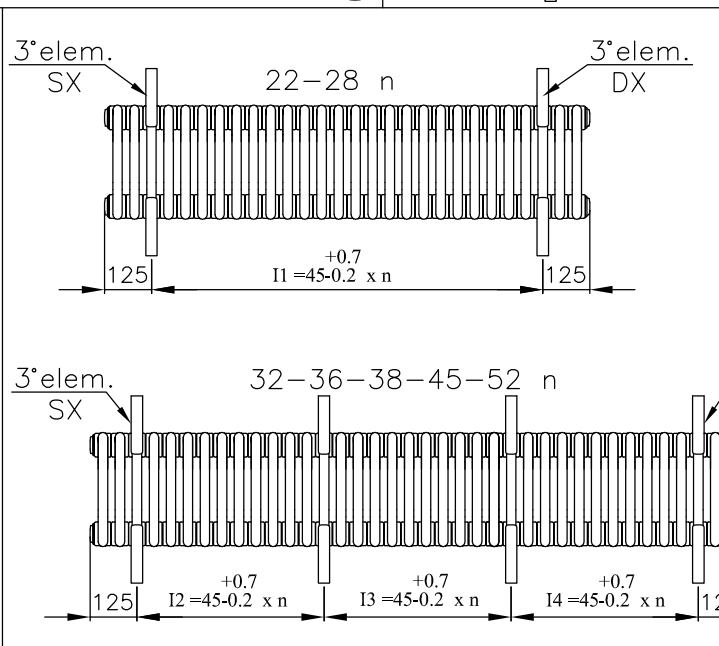

ANCONA BENCH SEAT

Vertical
IRA07119

Fitting Instructions

n	I1	I2	I3	I4
22	765			
28	1035			
32		405	405	405
36		450	495	450
38		495	495	495
45		585	630	585
52		675	765	675