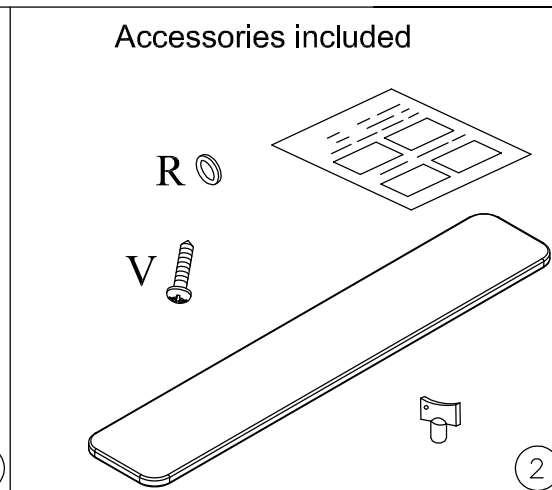

ANCONA BENCH SEAT

Vertical
IRA07119

Fitting Instructions

n	I1	I2	I3	I4
22	765			
28	1035			
32		405	405	405
36		450	495	450
38		495	495	495
45		585	630	585
52		675	765	675