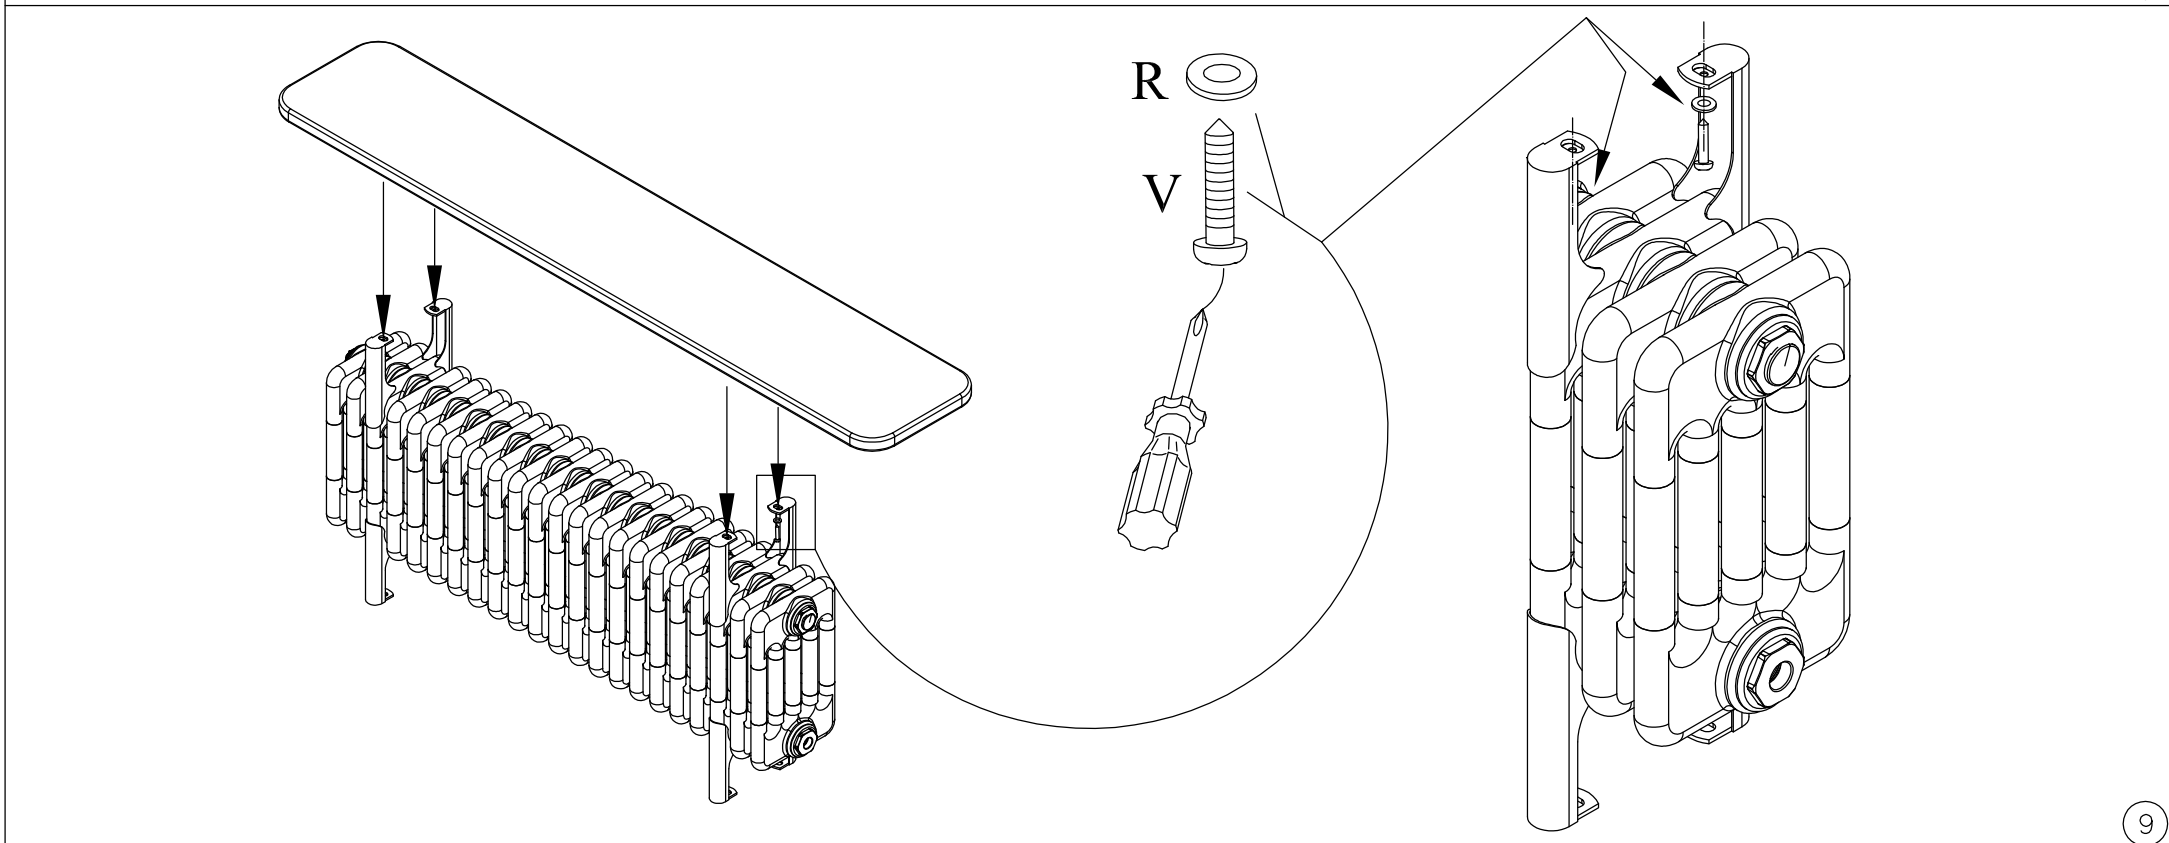

ANCONA BENCH SEAT

Vertical
IRA07119

Fitting Instructions

n	I1	I2	I3	I4
22	765			
28	1035			
32		405	405	405
36		450	495	450
38		495	495	495
45		585	630	585
52		675	765	675