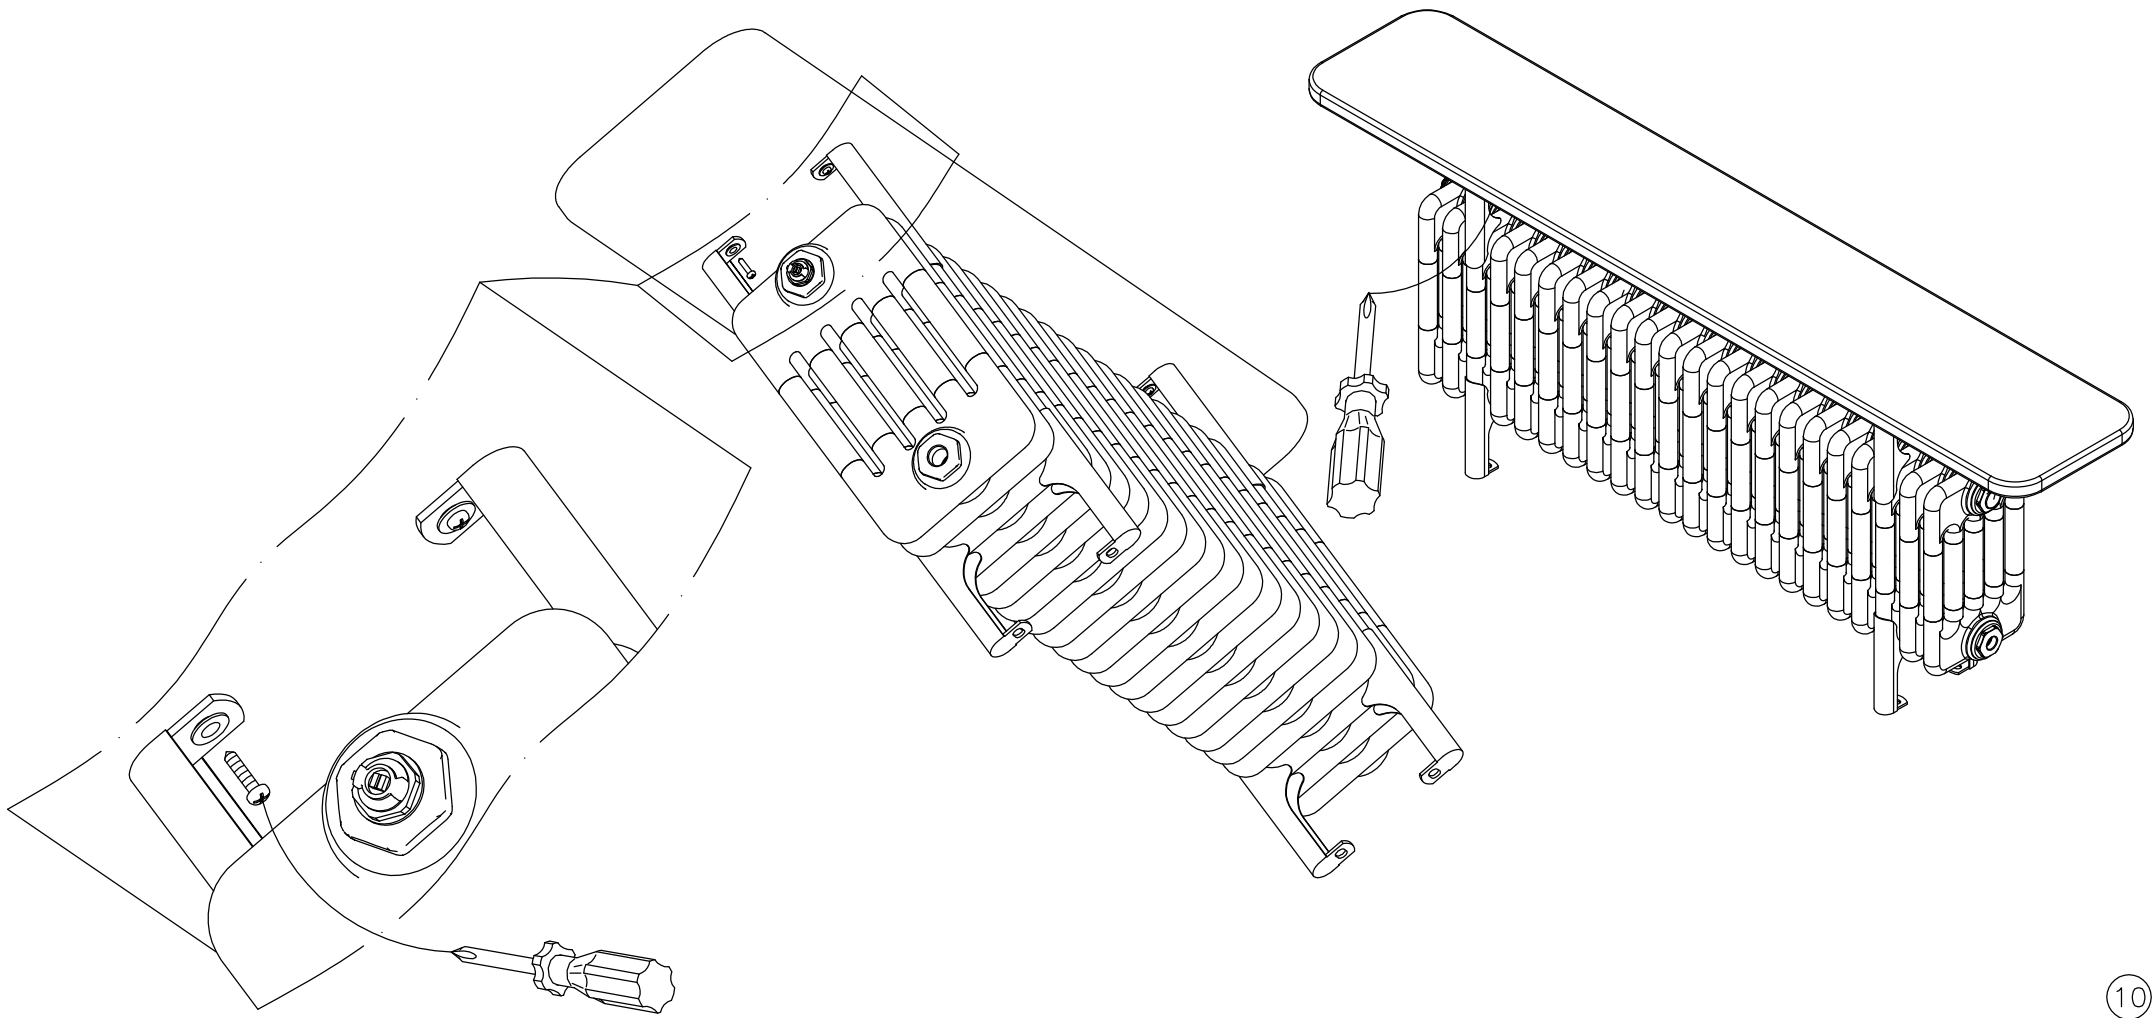

All prices shown include wooden seat.

Please note: Bench seats 1284mm wide and over will be supplied with 4 feet.

Pipe centres = width of radiator (B) + valves

*Saving based on the value of individual items when bought separately. Order any of our selected valves & matching pipe covers at the same time as your radiator.

ANCONA BENCH SEAT

Vertical
IRA07119

Fitting Instructions

n	I1	I2	I3	I4
22	765			
28	1035			
32		405	405	405
36		450	495	450
38		495	495	495
45		585	630	585
52		675	765	675

10

22 n EXEMPLE WITH 11

USE FIXINGS
SUITABLE FOR THE
FLOOR TYPE.