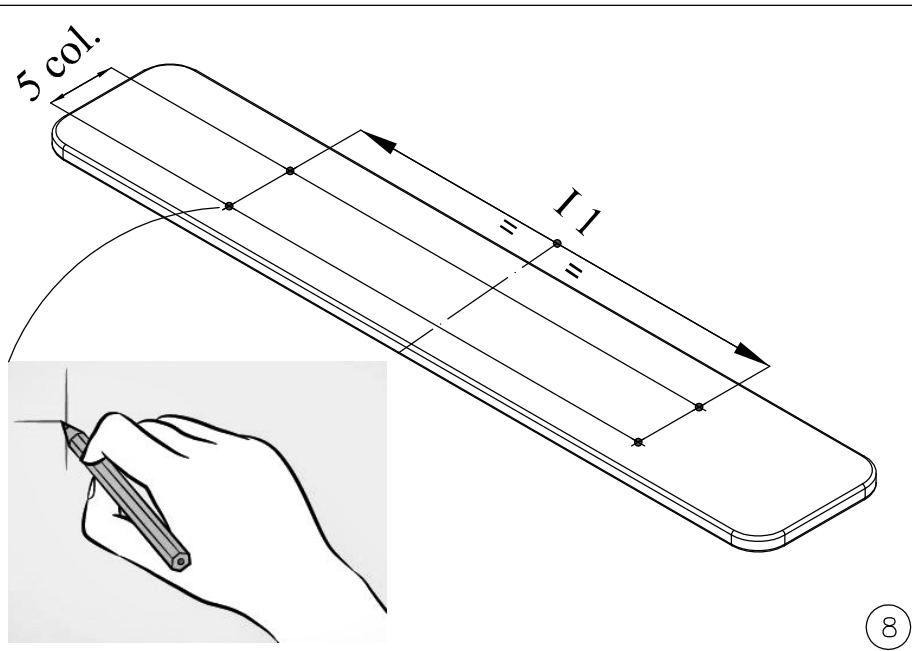

ANCONA BENCH SEAT

Vertical
IRA07119

Fitting Instructions

n	I1	I2	I3	I4
22	765			
28	1035			
32		405	405	405
36		450	495	450
38		495	495	495
45		585	630	585
52		675	765	675