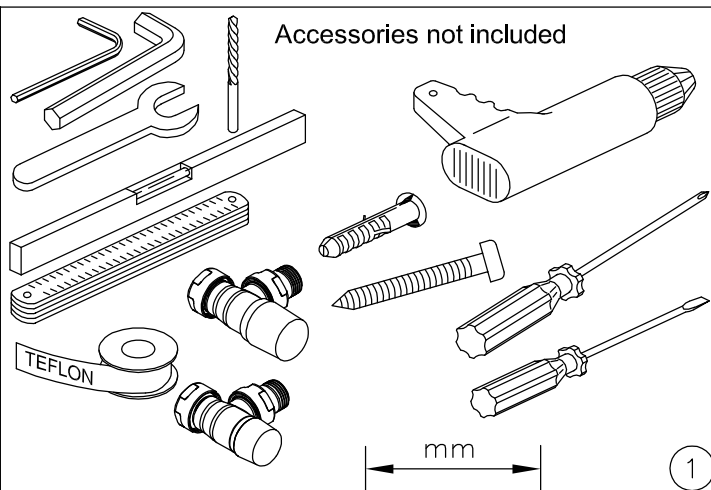

ANCONA BENCH SEAT

Vertical
IRA07119

Fitting Instructions

n	I1	I2	I3	I4
22	765			
28	1035			
32		405	405	405
36		450	495	450
38		495	495	495
45		585	630	585
52		675	765	675