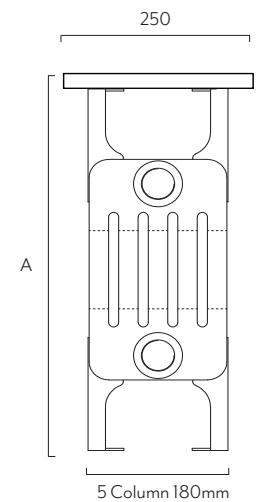

Ancona® Bench Seat

Vertical Made to Order

Vertical, 5 column, 496mm x 1014mm in White RAL 9016 with Wooden Top and Nickel Vintage TRV's.

Ancona® Bench Seat Vertical page 29

High quality Italian design and manufacture
Steel multi column supplied with a wooden seat
UKCA approved & certified to BS EN442

For all Vintage TRV finishes

Height A (mm)	Radiator Width B (mm)	Bench Seat Width C (mm)	Columns	Sections	Model	Watts Δt 50°C	Btu's Δt 50°C
496	1014	1350	4	22	ANCB4C22S	926	3160
	1284	1650		28	ANCB4C28S	1179	4023
	1464	1650		32	ANCB4C32S	1347	4596
	1644	1950		36	ANCB4C36S	1516	5173
	1734	1950		38	ANCB4C38S	1600	5459
	2049	2150		45	ANCB4C45S	1895	6466
	2364	2650		52	ANCB4C52S	2189	7469
	1014	1350		5	22	ANCB5C22S	1131
	1284	1650	28		ANCB5C28S	1439	4910
	1464	1650	32		ANCB5C32S	1645	5613
	1644	1950	36		ANCB5C36S	1850	6312
	1734	1950	38		ANCB5C38S	1953	6664
	2049	2150	45		ANCB5C45S	2313	7892
	2364	2650	52		ANCB5C52S	2673	9120
	1014	1350	6		22	ANCB6C22S	1335
	1284	1650		28	ANCB6C28S	1700	5800
	1464	1650		32	ANCB6C32S	1942	6626
	1644	1950		36	ANCB6C36S	2185	7455
	1734	1950		38	ANCB6C38S	2307	7871
	2049	2150		45	ANCB6C45S	2732	9322
	2364	2650		52	ANCB6C52S	3156	10768

All prices shown include wooden seat.

Please note: Bench seats 1284mm wide and over will be supplied with 4 feet.

Pipe centres = width of radiator (B) + valves

*Saving based on the value of individual items when bought separately. Order any of our selected valves & matching pipe covers at the same time as your radiator.

ANCONA BENCH SEAT

Vertical
IRA07119

Fitting Instructions

n	I1	I2	I3	I4
22	765			
28	1035			
32		405	405	405
36		450	495	450
38		495	495	495
45		585	630	585
52		675	765	675

10

22 n EXEMPLE WITH 11

USE FIXINGS
SUITABLE FOR THE
FLOOR TYPE.