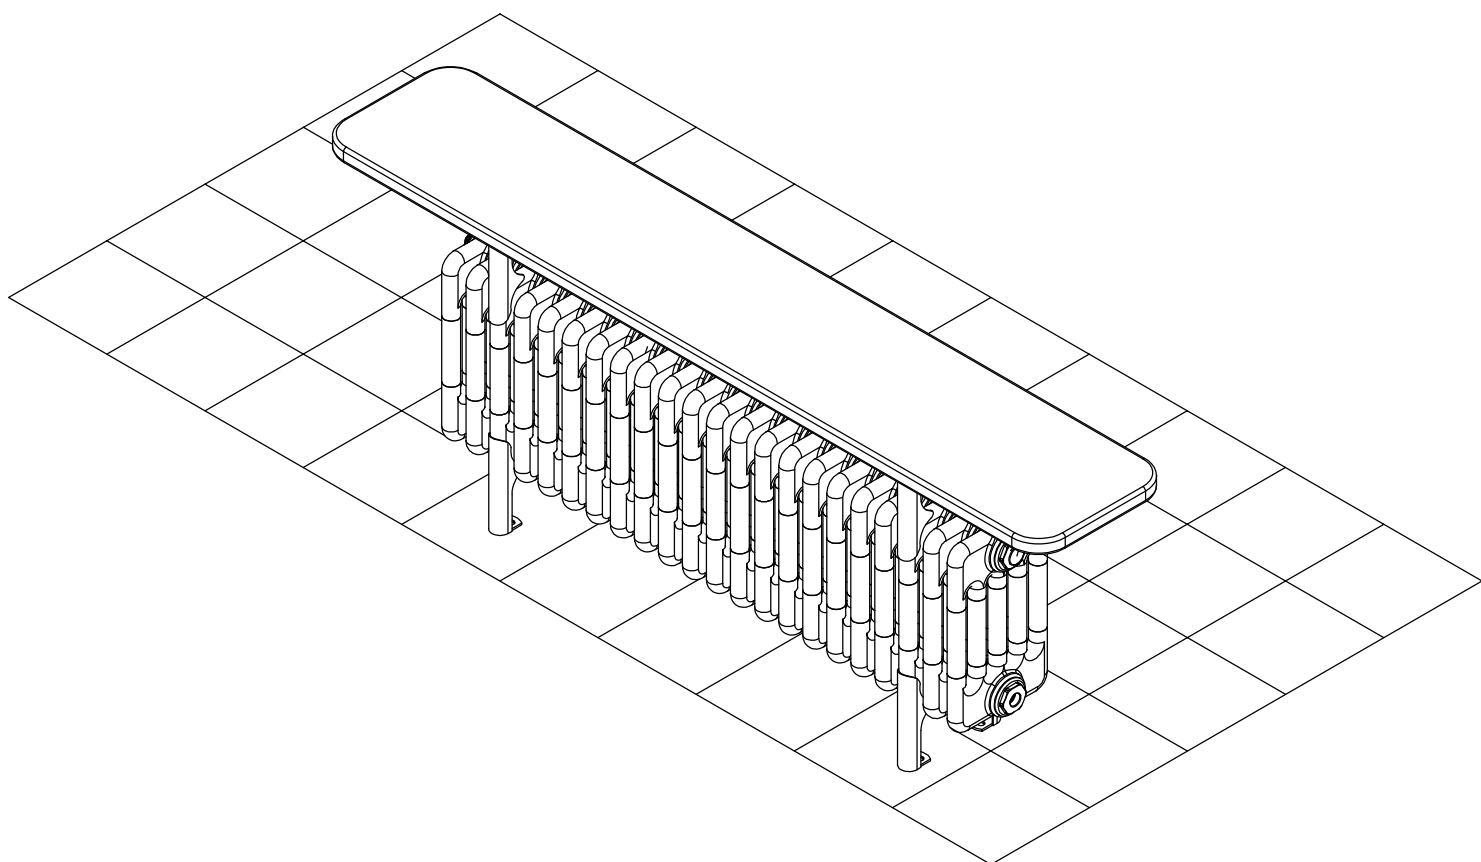

10

22 n EXEMPLE WITH 11

USE FIXINGS
SUITABLE FOR THE
FLOOR TYPE.

11

12