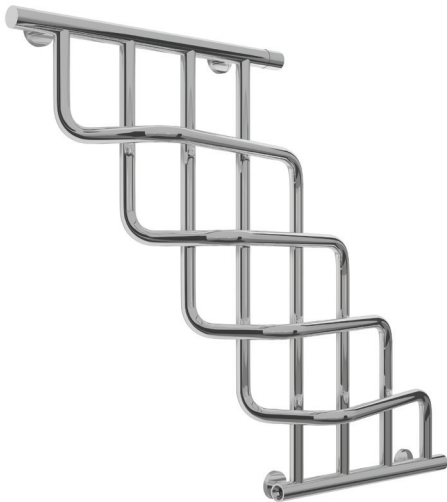

Cascade

ECO STYLE

Art.	Heating capacity 55/45/20°C (W)	Heating capacity 75/65/20°C (W)	Total weight, inc. components and packaging (kg)	Internal volume (dm³)
**500	216	359	7,10	1,90

Piping connection points:

Art.	A	B	C	D	E	F	G	X	P	K
**500	792	955	748	422	54-76	117	260	81	200	238-254

Colour range