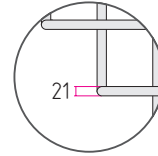

Cascade

ECO STYLE

Art.	Heating capacity 55/45/20°C (W)	Heating capacity 75/65/20°C (W)	Total weight, inc. components and packaging (kg)	Internal volume (dm³)
**500	216	359	7,10	1,90

Piping connection points: