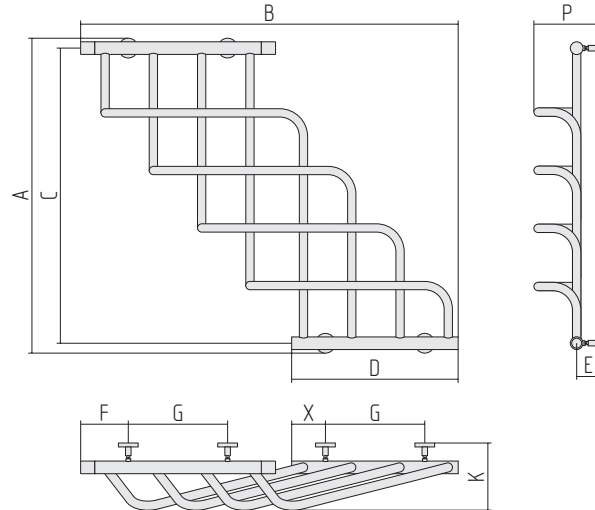

Cascade

ECO STYLE

Art.	Heating capacity 55/45/20°C (W)	Heating capacity 75/65/20°C (W)	Total weight, inc. components and packaging (kg)	Internal volume (dm³)
**500	216	359	7,10	1,90

Piping connection points:

Art.	A	B	C	D	E	F	G	X	P	K
**500	792	955	748	422	54-76	117	260	81	200	238-254

Colour range