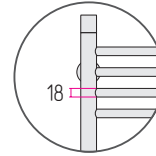

Bohemia EU50

PREMIUMSTYLE

Art.	Heating capacity 55/45/20°C (W)	Heating capacity 75/65/20°C (W)	Total weight, inc. components and packaging (kg)	Internal volume (dm³)	Recommended capacity of electric heating element (W)
**214-50	286	588	9,80	3,13	300
**217-50	442	910	15,80	3,86	600

Water

Electric

Piping connection points: