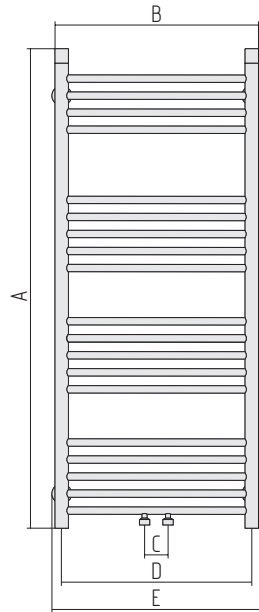

Bohemia EU50

PREMIUMSTYLE

Art.	Heating capacity 55/45/20°C (W)	Heating capacity 75/65/20°C (W)	Total weight, inc. components and packaging (kg)	Internal volume (dm³)	Recommended capacity of electric heating element (W)
**214-50	286	588	9,80	3,13	300
**217-50	442	910	15,80	3,86	600

Water

Electric

Piping connection points:

Art.	A	B	C	D	E	F	G	X	P	K	L
**214-50	1158	532	50	500	550	54-70	80	962	116	32	69-85
**217-50	1458	632	50	600	650	54-70	80	1262	116	32	69-85

Colour range

50XXX
Polished Stainless Steel