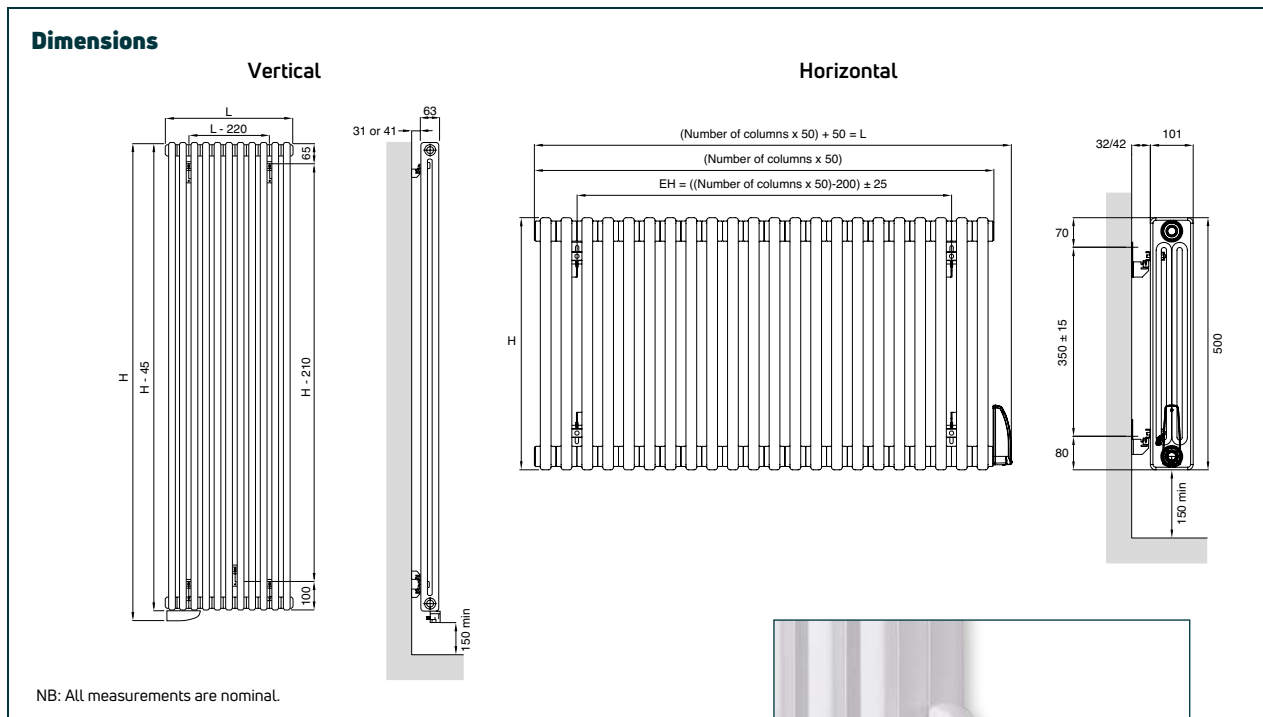

General specification

CERTIFICATION
Produced under a quality management system - ISO 9001:2015, environmental management system - ISO 14001:2015 and Occupational health and safety management system - OHSAS 18001. Carries the CE mark and conforms to the Low Voltage Directive 2014/35/EU and the EMC Directive 2014/30/EU.

GUARANTEE
2 year guarantee from date of purchase against manufacturing defects.

COLOUR
Finished in white (RAL 9016).

MATERIAL
Manufactured from 1.25mm steel. Filled with a glycol mix, part water/part anti-freeze.

ACCESSORIES
TOUCH4 - 4 zone touch screen programmer. Please see page 255.

SEALED ELECTRIC

IP RATING
IP44.

DELIVERY
2 - 5 working days.

WASTE DISPOSAL
According to The WEEE Directive (2012/19/EU). Please see page 261.

ECO DESIGN DIRECTIVE
Conforms to the standards (EU) 2015/1188.

For more general information, please see page 260.