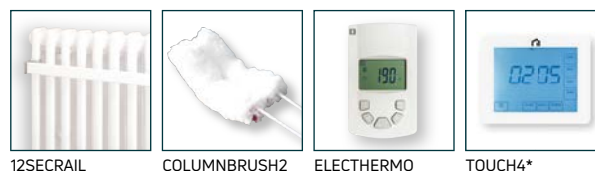

ACCESSORIES
TOUCH4 - 4 zone touch screen programmer. Please see page 255.

SEALED ELECTRIC

IP RATING
IP44.

DELIVERY
2 - 5 working days.

WASTE DISPOSAL
According to The WEEE Directive (2012/19/EU). Please see page 261.

ECO DESIGN DIRECTIVE
Conforms to the standards (EU) 2015/1188.

For more general information, please see page 260.

Accessories

Product	Order Code
Towel Rail (white with chrome fixings)	12SECRAIL ▲
Micro Fibre Cleaning Brush	COLUMNBRUSH2
Remote Control Thermostat (supplied)	ELECTHERMO (for replacements)
TOUCH4* - 4 Zone, Touch Screen Programmer (hard wired)	TOUCH4 - refer to page 255