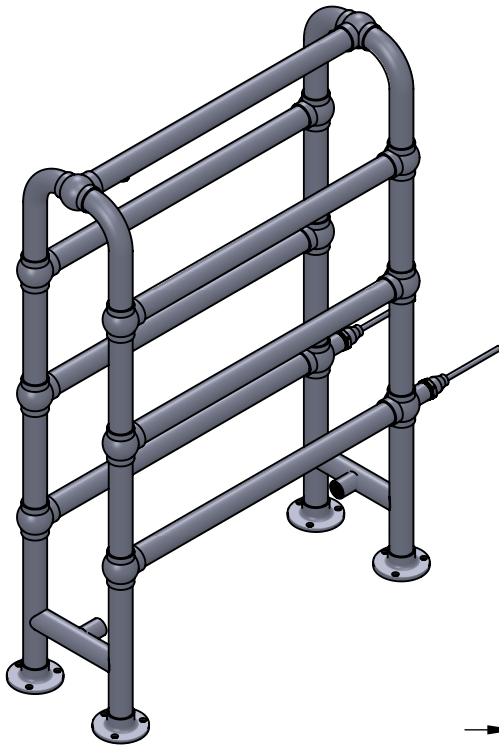

EO: 20.5 kg

Tube ϕ : 31.8

Face-Face Connections: 443

Elec. element if specified: 2 x 100

Output @ 50°C Δ T Watts: 439

BTUs: 1498

All dimensions in millimetres

Manufactured from ISO/CEN CuZn36As (BS CZ126) brass tube

Arcadia OG017 850x600

Height: 850

Width: 600

Depth: 275

Weight HO: 14.5 kg

EO: 20.5 kg

Tube ϕ : 31.8

Face-Face Connections: 443