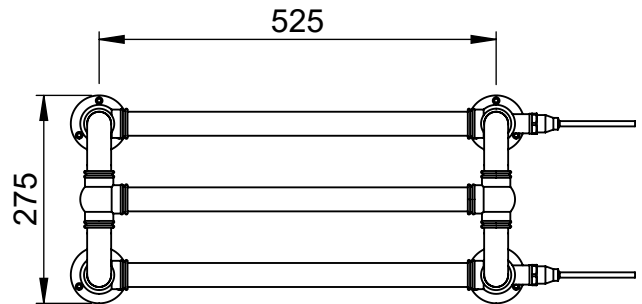

EO: 20.5 kg

Tube ϕ : 31.8

Face-Face Connections: 443

Elec. element if specified: 2 x 100

Output @ 50°C Δ T Watts: 439

BTUs: 1498

All dimensions in millimetres

Manufactured from ISO/CEN CuZn36As (BS CZ126) brass tube

Vogue UK Ltd. reserve the right to alter specifications without prior notice.
ALL MEASUREMENTS ARE NOMINAL DIMENSIONS ONLY, AND ARE NOT BINDING.

SCALE 1:10

VOGUE UK
TOWEL WARMERS & RADIATORS

Strawberry Lane, Willenhall
West Midlands WV13 3RS
Tel: 01902 387000 Fax: 01902 387001
e-mail: sales@vogueuk.co.uk www.vogueuk.co.uk

Arcadia OG017 850x600

Height: 850

Width: 600

Depth: 275

Weight HO: 14.5 kg

EO: 20.5 kg

Tube ϕ : 31.8

Face-Face Connections: 443

Elec. element if specified: 2 x 125

Output @ 50°C Δ T Watts: 439

BTUs: 1498

All dimensions in millimetres

Manufactured from ISO/CEN CuZn36As (BS CZ126) brass tube

Vogue UK Ltd. reserve the right to alter specifications without prior notice.
ALL MEASUREMENTS ARE NOMINAL DIMENSIONS ONLY, AND ARE NOT BINDING.