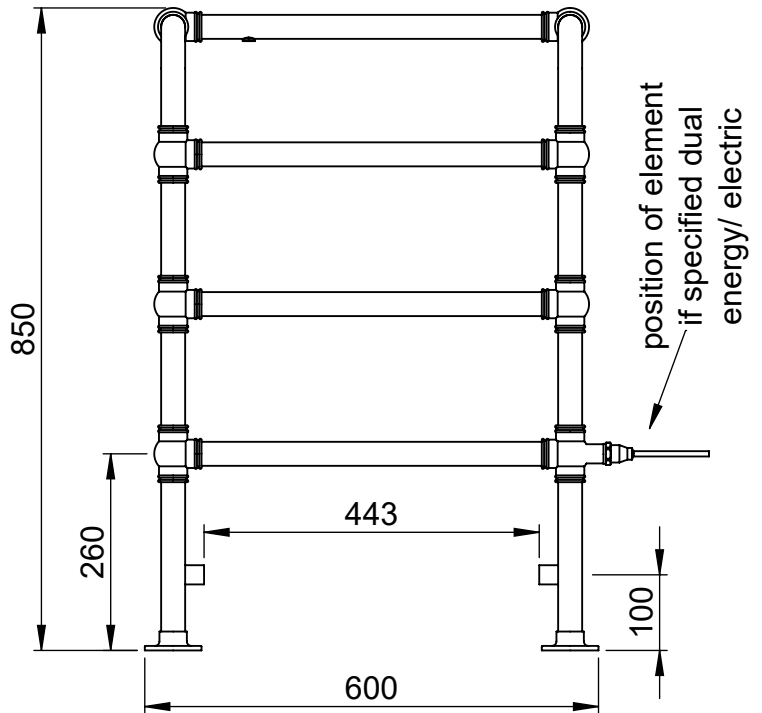

Arcadia LG017-MS 850x598

Height: 850
Width: 598
Depth: 233
Weight HO: kg
EO: kg

Tube ϕ : 31.8
Face-Face Connections: 453
Elec. element if specified: 2 x 100
Output @ 50°C Δ T Watts: 439
BTUs: 1498

All dimensions in millimetres

EO: 20.5 kg

Tube ϕ : 31.8

Face-Face Connections: 443

Elec. element if specified: 2 x 100

Output @ 50°C Δ T Watts: 439

BTUs: 1498

All dimensions in millimetres

Manufactured from ISO/CEN CuZn36As (BS CZ126) brass tube

Arcadia OG017 850x600

Height: 850

Width: 600

Depth: 275

Weight HO: 14.5 kg

EO: 20.5 kg

Tube ϕ : 31.8

Face-Face Connections: 443

Elec. element if specified: 2 x 125

Output @ 50°C Δ T Watts: 439

BTUs: 1498

All dimensions in millimetres

Manufactured from ISO/CEN CuZn36As (BS CZ126) brass tube

Vogue UK Ltd. reserve the right to alter specifications without prior notice.
ALL MEASUREMENTS ARE NOMINAL DIMENSIONS ONLY, AND ARE NOT BINDING.