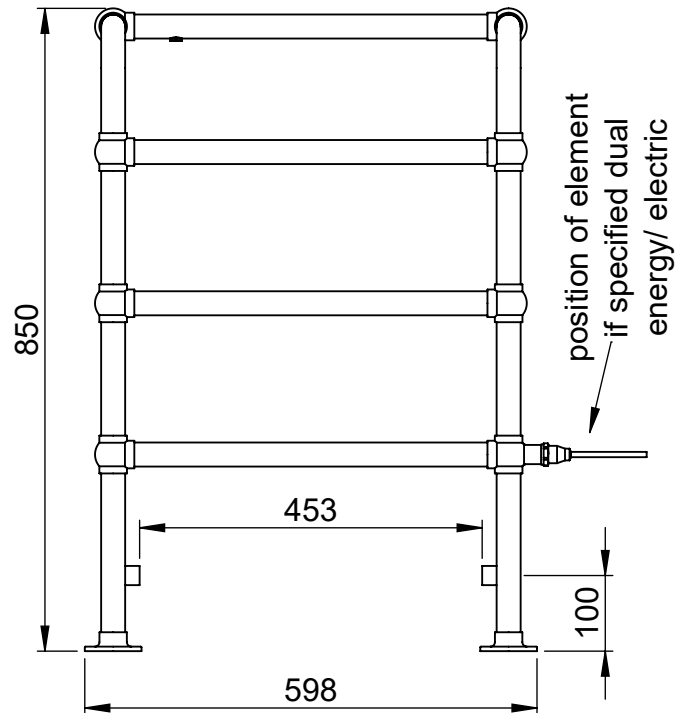

Arcadia LG017-MS 850x598

Height: 850
Width: 598
Depth: 233
Weight HO: kg
EO: kg

Tube ϕ : 31.8
Face-Face Connections: 453
Elec. element if specified: 2 x 100
Output @ 50°C Δ T Watts: 439
BTUs: 1498

All dimensions in millimetres

Manufactured from Mild Steel

Vogue UK Ltd. reserve the right to alter specifications without prior notice.
ALL MEASUREMENTS ARE NOMINAL DIMENSIONS ONLY, AND ARE NOT BINDING.

SCALE 1:10

VOGUE UK
TOWEL WARMERS & RADIATORS

Strawberry Lane, Willenhall
West Midlands WV13 3RS
Tel: 01902 387000 Fax: 01902 387001
e-mail: sales@vogueuk.co.uk www.vogueuk.co.uk