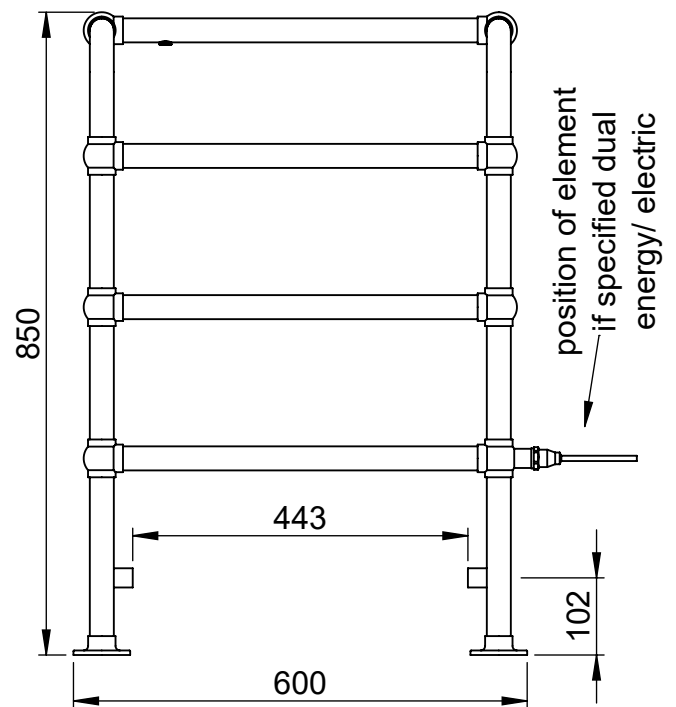

Arcadia LG017-MS 850x598

Height: 850
Width: 598
Depth: 233
Weight HO: kg
EO: kg

Tube ϕ : 31.8
Face-Face Connections: 453
Elec. element if specified: 2 x 100
Output @ 50°C Δ T Watts: 439
BTUs: 1498

All dimensions in millimetres

EO: 20.5 kg

Tube ϕ : 31.8

Face-Face Connections: 443

Elec. element if specified: 2 x 100

Output @ 50°C Δ T Watts: 439

BTUs: 1498

All dimensions in millimetres

Manufactured from ISO/CEN CuZn36As (BS CZ126) brass tube

Arcadia OG017 850x600

Height: 850

Width: 600

Depth: 275

Weight HO: 14.5 kg

EO: 20.5 kg

Tube ϕ : 31.8

Face-Face Connections: 443

Elec. element if specified: 2 x 125

Output @ 50°C Δ T Watts: 439

BTUs: 1498

All dimensions in millimetres

Manufactured from ISO/CEN CuZn36As (BS CZ126) brass tube

Vogue UK Ltd. reserve the right to alter specifications without prior notice.
ALL MEASUREMENTS ARE NOMINAL DIMENSIONS ONLY, AND ARE NOT BINDING.