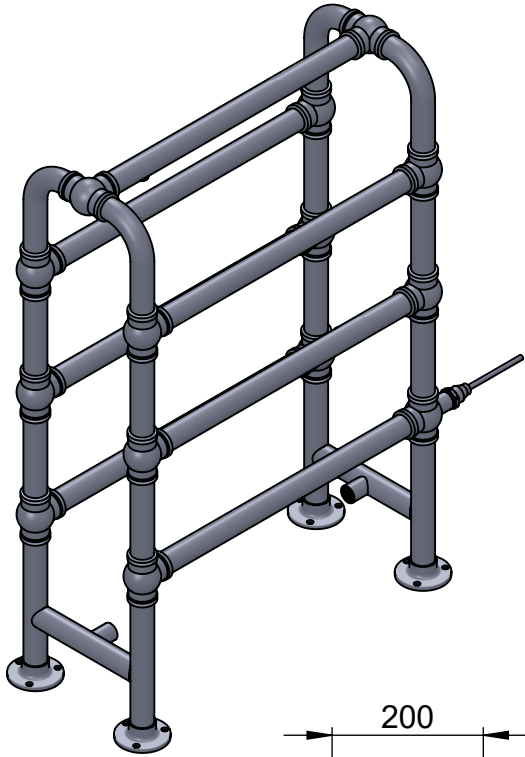

Arcadia OG017 850x600

Height: 850

Width: 600

Depth: 275

Weight HO: 14.5 kg

EO: 20.5 kg

Tube ϕ : 31.8

Face-Face Connections: 443

Elec. element if specified: 2 x 125

Output @ 50°C Δ T Watts: 439

BTUs: 1498

All dimensions in millimetres

Manufactured from ISO/CEN CuZn36As (BS CZ126) brass tube

Vogue UK Ltd. reserve the right to alter specifications without prior notice.
ALL MEASUREMENTS ARE NOMINAL DIMENSIONS ONLY, AND ARE NOT BINDING.