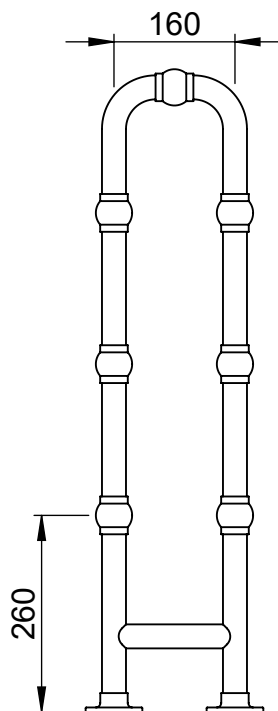

Arcadia LG017-MS 850x598

Height: 850
Width: 598
Depth: 233
Weight HO: kg
EO: kg

Tube ϕ : 31.8
Face-Face Connections: 453
Elec. element if specified: 2 x 100
Output @ 50°C Δ T Watts: 439
BTUs: 1498

All dimensions in millimetres

EO: 20.5 kg

Tube ϕ : 31.8

Face-Face Connections: 443

Elec. element if specified: 2 x 100

Output @ 50°C Δ T Watts: 439

BTUs: 1498

All dimensions in millimetres

Manufactured from ISO/CEN CuZn36As (BS CZ126) brass tube

Arcadia OG017 850x600

Height: 850

Width: 600

Depth: 275

Weight HO: 14.5 kg

EO: 20.5 kg

Tube ϕ : 31.8

Face-Face Connections: 443

Elec. element if specified: 2 x 125

Output @ 50°C Δ T Watts: 439

BTUs: 1498

All dimensions in millimetres

Manufactured from ISO/CEN CuZn36As (BS CZ126) brass tube

Vogue UK Ltd. reserve the right to alter specifications without prior notice.
ALL MEASUREMENTS ARE NOMINAL DIMENSIONS ONLY, AND ARE NOT BINDING.