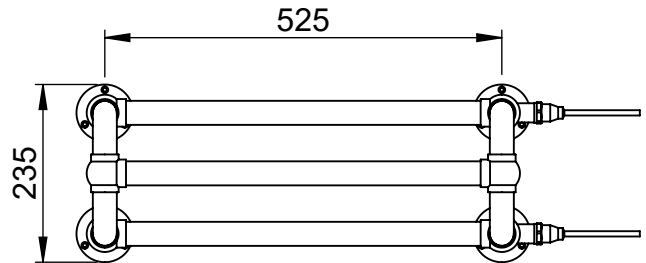

Arcadia LG017-MS 850x598

Height: 850
Width: 598
Depth: 233
Weight HO: kg
EO: kg

Tube ϕ : 31.8
Face-Face Connections: 453
Elec. element if specified: 2 x 100
Output @ 50°C Δ T Watts: 439
BTUs: 1498

All dimensions in millimetres

EO: 20.5 kg

Tube ϕ : 31.8

Face-Face Connections: 443

Elec. element if specified: 2 x 100

Output @ 50°C Δ T Watts: 439

BTUs: 1498

All dimensions in millimetres

Manufactured from ISO/CEN CuZn36As (BS CZ126) brass tube

Arcadia OG017 850x600

Height: 850

Width: 600

Depth: 275

Weight HO: 14.5 kg

EO: 20.5 kg

Tube ϕ : 31.8

Face-Face Connections: 443

Elec. element if specified: 2 x 125

Output @ 50°C Δ T Watts: 439

BTUs: 1498

All dimensions in millimetres

Manufactured from ISO/CEN CuZn36As (BS CZ126) brass tube

Vogue UK Ltd. reserve the right to alter specifications without prior notice.
ALL MEASUREMENTS ARE NOMINAL DIMENSIONS ONLY, AND ARE NOT BINDING.