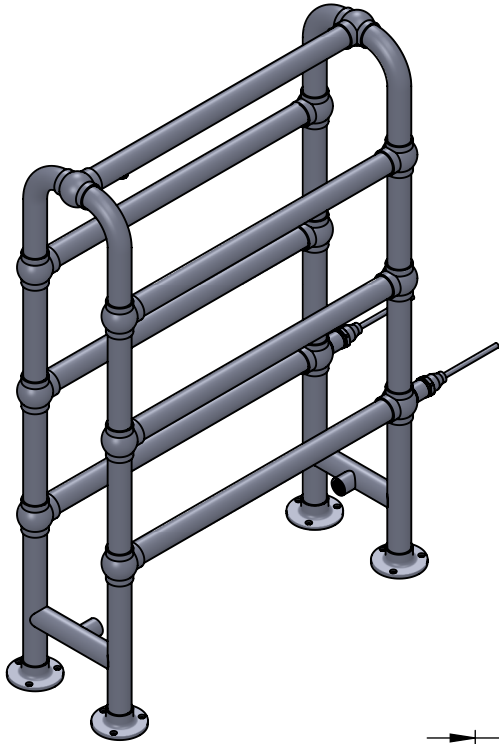

Arcadia LG017-MS 850x598

Height: 850
Width: 598
Depth: 233
Weight HO: kg
EO: kg

Tube ϕ : 31.8
Face-Face Connections: 453
Elec. element if specified: 2 x 100
Output @ 50°C Δ T Watts: 439
BTUs: 1498

All dimensions in millimetres

Manufactured from Mild Steel

Vogue UK Ltd. reserve the right to alter specifications without prior notice.
ALL MEASUREMENTS ARE NOMINAL DIMENSIONS ONLY, AND ARE NOT BINDING.

SCALE 1:10

VOGUE UK
TOWEL WARMERS & RADIATORS

EO: 20.5 kg

Tube ϕ : 31.8

Face-Face Connections: 443

Elec. element if specified: 2 x 100

Output @ 50°C Δ T Watts: 439

BTUs: 1498

All dimensions in millimetres

Manufactured from ISO/CEN CuZn36As (BS CZ126) brass tube

Arcadia OG017 850x600

Height: 850

Width: 600

Depth: 275

Weight HO: 14.5 kg

EO: 20.5 kg

Tube ϕ : 31.8

Face-Face Connections: 443