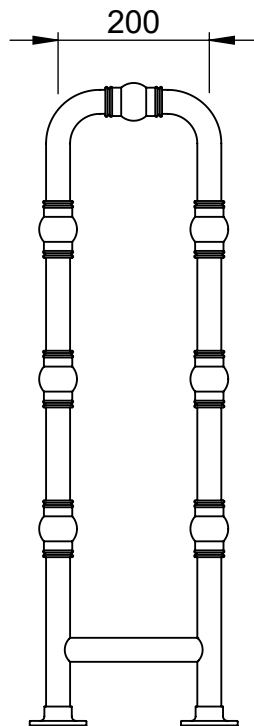

Arcadia LG017-MS 850x598

Height: 850
Width: 598
Depth: 233
Weight HO: kg
EO: kg

Tube ϕ : 31.8
Face-Face Connections: 453
Elec. element if specified: 2 x 100
Output @ 50°C Δ T Watts: 439
BTUs: 1498

All dimensions in millimetres

EO: 20.5 kg

Tube ϕ : 31.8

Face-Face Connections: 443

Elec. element if specified: 2 x 100

Output @ 50°C Δ T Watts: 439

BTUs: 1498

All dimensions in millimetres

Manufactured from ISO/CEN CuZn36As (BS CZ126) brass tube

Arcadia OG017 850x600

Height: 850

Width: 600

Depth: 275

Weight HO: 14.5 kg

EO: 20.5 kg

Tube ϕ : 31.8

Face-Face Connections: 443

Elec. element if specified: 2 x 125

Output @ 50°C Δ T Watts: 439

BTUs: 1498

All dimensions in millimetres

Manufactured from ISO/CEN CuZn36As (BS CZ126) brass tube

Vogue UK Ltd. reserve the right to alter specifications without prior notice.
ALL MEASUREMENTS ARE NOMINAL DIMENSIONS ONLY, AND ARE NOT BINDING.