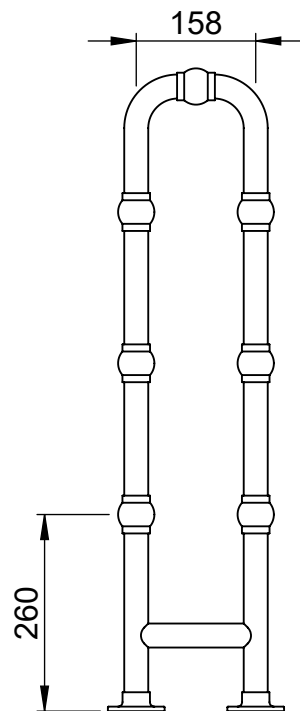

Arcadia LG017-MS 850x598

Height: 850
Width: 598
Depth: 233
Weight HO: kg
EO: kg

Tube ϕ : 31.8
Face-Face Connections: 453
Elec. element if specified: 2 x 100
Output @ 50°C Δ T Watts: 439
BTUs: 1498

All dimensions in millimetres

Manufactured from Mild Steel

Vogue UK Ltd. reserve the right to alter specifications without prior notice.
ALL MEASUREMENTS ARE NOMINAL DIMENSIONS ONLY, AND ARE NOT BINDING.

SCALE 1:10

VOGUE UK
TOWEL WARMERS & RADIATORS

Strawberry Lane, Willenhall
West Midlands WV13 3RS
Tel: 01902 387000 Fax: 01902 387001
e-mail: sales@vogueuk.co.uk www.vogueuk.co.uk