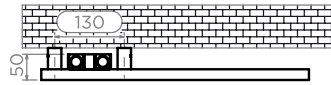

TEMPEST - TMP105

INS-VS1

ALL MEASUREMENTS ARE IN MILLIMETRES

MANUFACTURED FROM STAINLESS STEEL

Front View

Side View

Top View

Back View

Installation Accessories:

Plumbing Position:

Vertical mount
All Dimensions are in mm
Max. Working Pressure: 10 Bar
Max. Working Temperature: 95° C
Inlet / Outlet : 1/2" BSP
Fuel : E/H/D

Technical specifications are subject to change without prior notice.