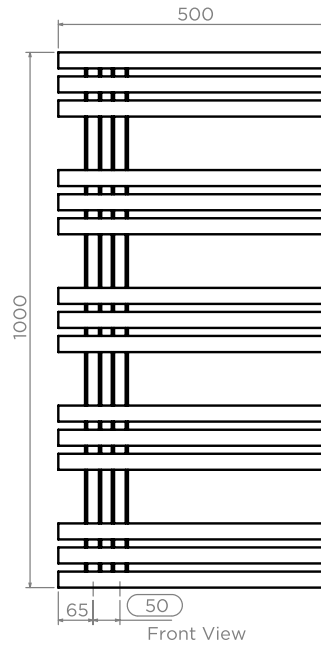

TEMPEST - TMP105

INS-VS1

ALL MEASUREMENTS ARE IN MILLIMETRES

MANUFACTURED FROM STAINLESS STEEL

Front View

Side View

Top View

Back View

Installation Accessories:

Plumbing Position:

Vertical mount
All Dimensions are in mm
Max. Working Pressure: 10 Bar
Max. Working Temperature: 95° C
Inlet / Outlet : 1/2" BSP
Fuel : E/H/D

Technical specifications are subject to change without prior notice.

TEMPEST - TMP125

INS-VS1

ALL MEASUREMENTS ARE IN MILLIMETRES

MANUFACTURED FROM STAINLESS STEEL

Installation Accessories:

Plumbing Position:

Vertical mount
 All Dimensions are in mm
 Max. Working Pressure: 10 Bar
 Max. Working Temperature: 95° C
 Inlet / Outlet : 1/2" BSP
 Fuel : E/H/D

T: +44 (0)1908 271155 E: info@pitacs.com W: www.aeon.uk.com

TEMPEST - TMP805

INS-VS1

ALL MEASUREMENTS ARE IN MILLIMETRES

MANUFACTURED FROM STAINLESS STEEL

Front View

Side View

Installation Accessories: