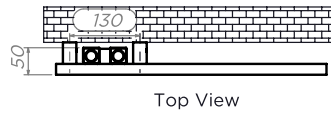

TEMPEST - TMP125

INS-VS1

ALL MEASUREMENTS ARE IN MILLIMETRES

MANUFACTURED FROM STAINLESS STEEL

Installation Accessories:

Plumbing Position:

Vertical mount
 All Dimensions are in mm
 Max. Working Pressure: 10 Bar
 Max. Working Temperature: 95° C
 Inlet / Outlet : 1/2" BSP
 Fuel : E/H/D