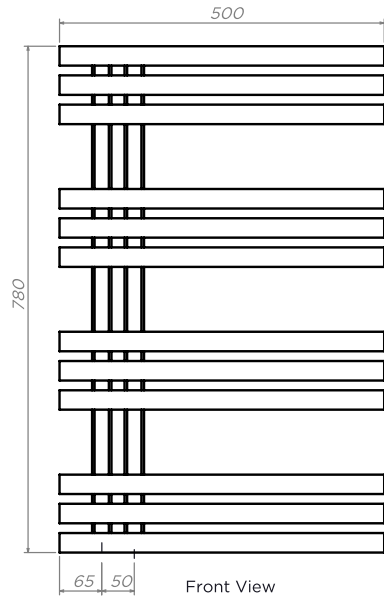

T: +44 (0)1908 271155 E: info@pitacs.com W: www.aeon.uk.com

TEMPEST - TMP805

INS-VS1

ALL MEASUREMENTS ARE IN MILLIMETRES

MANUFACTURED FROM STAINLESS STEEL

Front View

Side View

Installation Accessories:

Plumbing Position:

Vertical mount
 All Dimensions are in mm
 Max. Working Pressure: 10 Bar
 Max. Working Temperature: 95° C
 Inlet / Outlet : 1/2" BSP
 Fuel : E/H/D

Back View

Top View

Technical specifications are subject to change without prior notice.