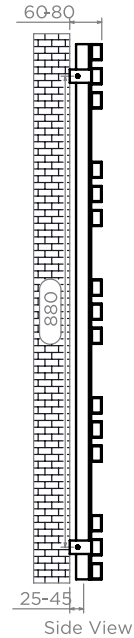

TEMPEST - TMP105

INS-VS1

ALL MEASUREMENTS ARE IN MILLIMETRES

MANUFACTURED FROM STAINLESS STEEL

Front View

Side View

Top View

Back View

Installation Accessories:

Plumbing Position:

Vertical mount
All Dimensions are in mm
Max. Working Pressure: 10 Bar
Max. Working Temperature: 95° C
Inlet / Outlet : 1/2" BSP
Fuel : E/H/D

Technical specifications are subject to change without prior notice.

TEMPEST - TMP125

INS-VS1

ALL MEASUREMENTS ARE IN MILLIMETRES

MANUFACTURED FROM STAINLESS STEEL

Installation Accessories:

Plumbing Position:

Vertical mount
 All Dimensions are in mm
 Max. Working Pressure: 10 Bar
 Max. Working Temperature: 95° C
 Inlet / Outlet : 1/2" BSP
 Fuel : E/H/D

Plumbing Position:

Vertical mount
 All Dimensions are in mm
 Max. Working Pressure: 10 Bar
 Max. Working Temperature: 95° C
 Inlet / Outlet : 1/2" BSP
 Fuel : E/H/D

Back View

Top View

Technical specifications are subject to change without prior notice.