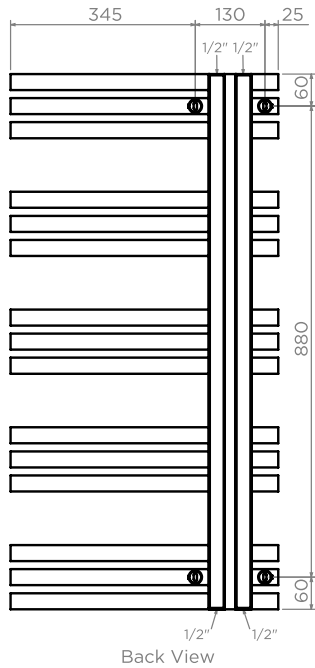

TEMPEST - TMP105

INS-VS1

ALL MEASUREMENTS ARE IN MILLIMETRES

MANUFACTURED FROM STAINLESS STEEL

Front View

Side View

Top View

Back View

Installation Accessories:

Plumbing Position:

Vertical mount
All Dimensions are in mm
Max. Working Pressure: 10 Bar
Max. Working Temperature: 95° C
Inlet / Outlet : 1/2" BSP
Fuel : E/H/D

Technical specifications are subject to change without prior notice.

TEMPEST - TMP125

INS-VS1

ALL MEASUREMENTS ARE IN MILLIMETRES

MANUFACTURED FROM STAINLESS STEEL

Installation Accessories:

Plumbing Position:

Vertical mount
 All Dimensions are in mm
 Max. Working Pressure: 10 Bar
 Max. Working Temperature: 95° C
 Inlet / Outlet : 1/2" BSP
 Fuel : E/H/D

Plumbing Position:

Vertical mount
 All Dimensions are in mm
 Max. Working Pressure: 10 Bar
 Max. Working Temperature: 95° C
 Inlet / Outlet : 1/2" BSP
 Fuel : E/H/D

Back View

Top View

Technical specifications are subject to change without prior notice.