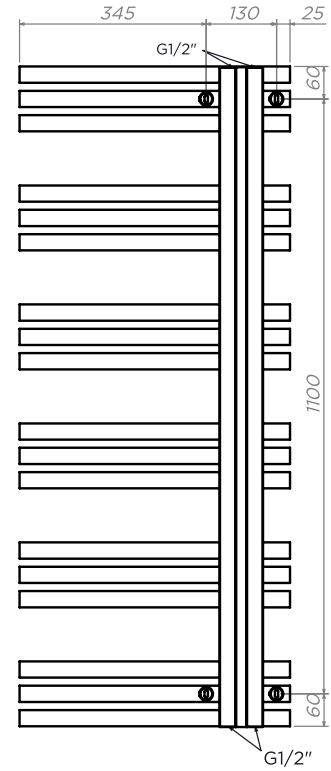

TEMPEST - TMP105

INS-VS1

ALL MEASUREMENTS ARE IN MILLIMETRES

MANUFACTURED FROM STAINLESS STEEL

Front View

Side View

Top View

Back View

Installation Accessories:

Plumbing Position:

Vertical mount
All Dimensions are in mm
Max. Working Pressure: 10 Bar
Max. Working Temperature: 95° C
Inlet / Outlet : 1/2" BSP
Fuel : E/H/D

Technical specifications are subject to change without prior notice.

TEMPEST - TMP125

INS-VS1

ALL MEASUREMENTS ARE IN MILLIMETRES

MANUFACTURED FROM STAINLESS STEEL

Installation Accessories:

Plumbing Position:

Vertical mount
 All Dimensions are in mm
 Max. Working Pressure: 10 Bar
 Max. Working Temperature: 95° C
 Inlet / Outlet : 1/2" BSP
 Fuel : E/H/D

Plumbing Position:

Vertical mount
 All Dimensions are in mm
 Max. Working Pressure: 10 Bar
 Max. Working Temperature: 95° C
 Inlet / Outlet : 1/2" BSP
 Fuel : E/H/D

Back View

Top View

Technical specifications are subject to change without prior notice.