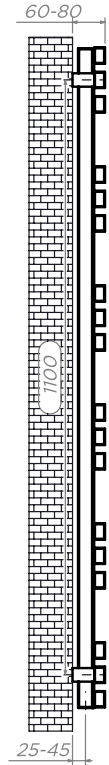

TEMPEST - TMP105

INS-VS1

ALL MEASUREMENTS ARE IN MILLIMETRES

MANUFACTURED FROM STAINLESS STEEL

Front View

Side View

Top View

Back View

Installation Accessories:

Plumbing Position:

Vertical mount
All Dimensions are in mm
Max. Working Pressure: 10 Bar
Max. Working Temperature: 95° C
Inlet / Outlet : 1/2" BSP
Fuel : E/H/D

Technical specifications are subject to change without prior notice.

TEMPEST - TMP125

INS-VS1

ALL MEASUREMENTS ARE IN MILLIMETRES

MANUFACTURED FROM STAINLESS STEEL

Installation Accessories:

Plumbing Position:

Vertical mount
 All Dimensions are in mm
 Max. Working Pressure: 10 Bar
 Max. Working Temperature: 95° C
 Inlet / Outlet : 1/2" BSP
 Fuel : E/H/D

Plumbing Position:

Vertical mount
 All Dimensions are in mm
 Max. Working Pressure: 10 Bar
 Max. Working Temperature: 95° C
 Inlet / Outlet : 1/2" BSP
 Fuel : E/H/D

Back View

Top View

Technical specifications are subject to change without prior notice.