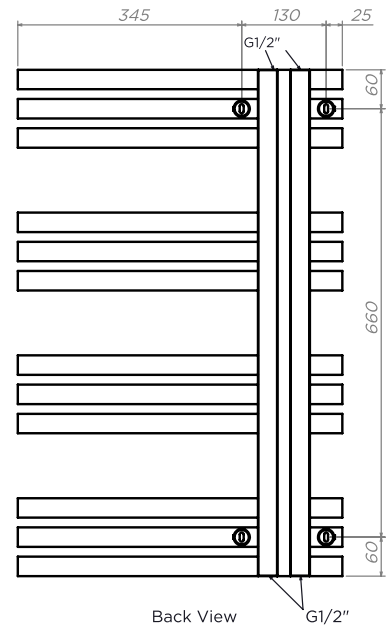

Installation Accessories:

Plumbing Position:

Vertical mount
All Dimensions are in mm
Max. Working Pressure: 10 Bar
Max. Working Temperature: 95° C
Inlet / Outlet : 1/2" BSP
Fuel : E/H/D

Technical specifications are subject to change without prior notice.

TEMPEST - TMP125

INS-VS1

ALL MEASUREMENTS ARE IN MILLIMETRES

MANUFACTURED FROM STAINLESS STEEL

Installation Accessories:

Plumbing Position:

Vertical mount
 All Dimensions are in mm
 Max. Working Pressure: 10 Bar
 Max. Working Temperature: 95° C
 Inlet / Outlet : 1/2" BSP
 Fuel : E/H/D

T: +44 (0)1908 271155 E: info@pitacs.com W: www.aeon.uk.com

TEMPEST - TMP805

INS-VS1

ALL MEASUREMENTS ARE IN MILLIMETRES

MANUFACTURED FROM STAINLESS STEEL

Front View

Side View

Installation Accessories:

Plumbing Position:

Vertical mount
 All Dimensions are in mm
 Max. Working Pressure: 10 Bar
 Max. Working Temperature: 95° C
 Inlet / Outlet : 1/2" BSP
 Fuel : E/H/D

Back View

Top View

Technical specifications are subject to change without prior notice.