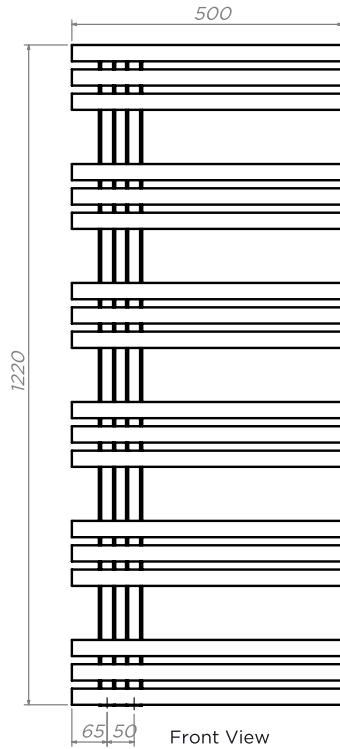

TEMPEST - TMP105

INS-VS1

ALL MEASUREMENTS ARE IN MILLIMETRES

MANUFACTURED FROM STAINLESS STEEL

Front View

Side View

Top View

Back View

Installation Accessories:

Plumbing Position:

Vertical mount
All Dimensions are in mm
Max. Working Pressure: 10 Bar
Max. Working Temperature: 95° C
Inlet / Outlet : 1/2" BSP
Fuel : E/H/D

Technical specifications are subject to change without prior notice.

TEMPEST - TMP125

INS-VS1

ALL MEASUREMENTS ARE IN MILLIMETRES

MANUFACTURED FROM STAINLESS STEEL

Installation Accessories:

Plumbing Position:

Vertical mount
 All Dimensions are in mm
 Max. Working Pressure: 10 Bar
 Max. Working Temperature: 95° C
 Inlet / Outlet : 1/2" BSP
 Fuel : E/H/D

T: +44 (0)1908 271155 E: info@pitacs.com W: www.aeon.uk.com

TEMPEST - TMP805

INS-VS1

ALL MEASUREMENTS ARE IN MILLIMETRES

MANUFACTURED FROM STAINLESS STEEL

Front View

Side View

Installation Accessories: