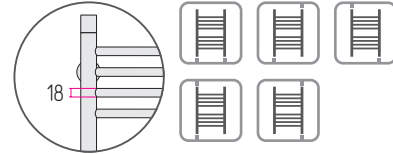

Bohemia ARC

PREMIUMSTYLE

Art.	Heating capacity 55/45/20°C (W)	Heating capacity 75/65/20°C (W)	Total weight, inc. components and packaging (kg)	Internal volume (dm³)	Recommended capacity of electric heating element (W)
**107	199	408	6,60	2,18	300
**108	232	476	7,80	2,62	300
**109	286	588	10,00	3,13	300

Piping connection points: