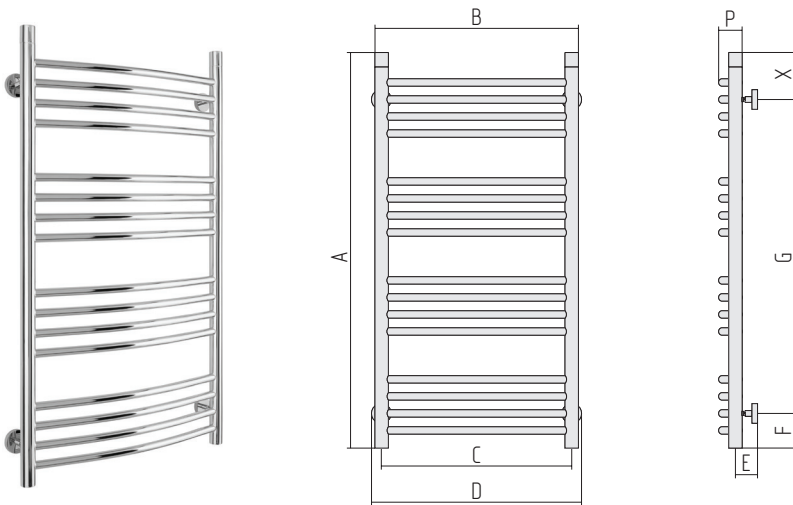

Bohemia ARC

PREMIUMSTYLE

Art.	Heating capacity 55/45/20°C (W)	Heating capacity 75/65/20°C (W)	Total weight, inc. components and packaging (kg)	Internal volume (dm³)	Recommended capacity of electric heating element (W)
**107	199	408	6,60	2,18	300
**108	232	476	7,80	2,62	300
**109	286	588	10,00	3,13	300

Piping connection points:

Art.	A	B	C	D	E	F	G	X	P	K
**107	758	532	500	550	54-70	80	562	116	60	100-115
**108	958	532	500	550	54-70	80	762	116	60	100-115
**109	1158	532	500	550	54-70	80	962	116	60	100-115

Colour range