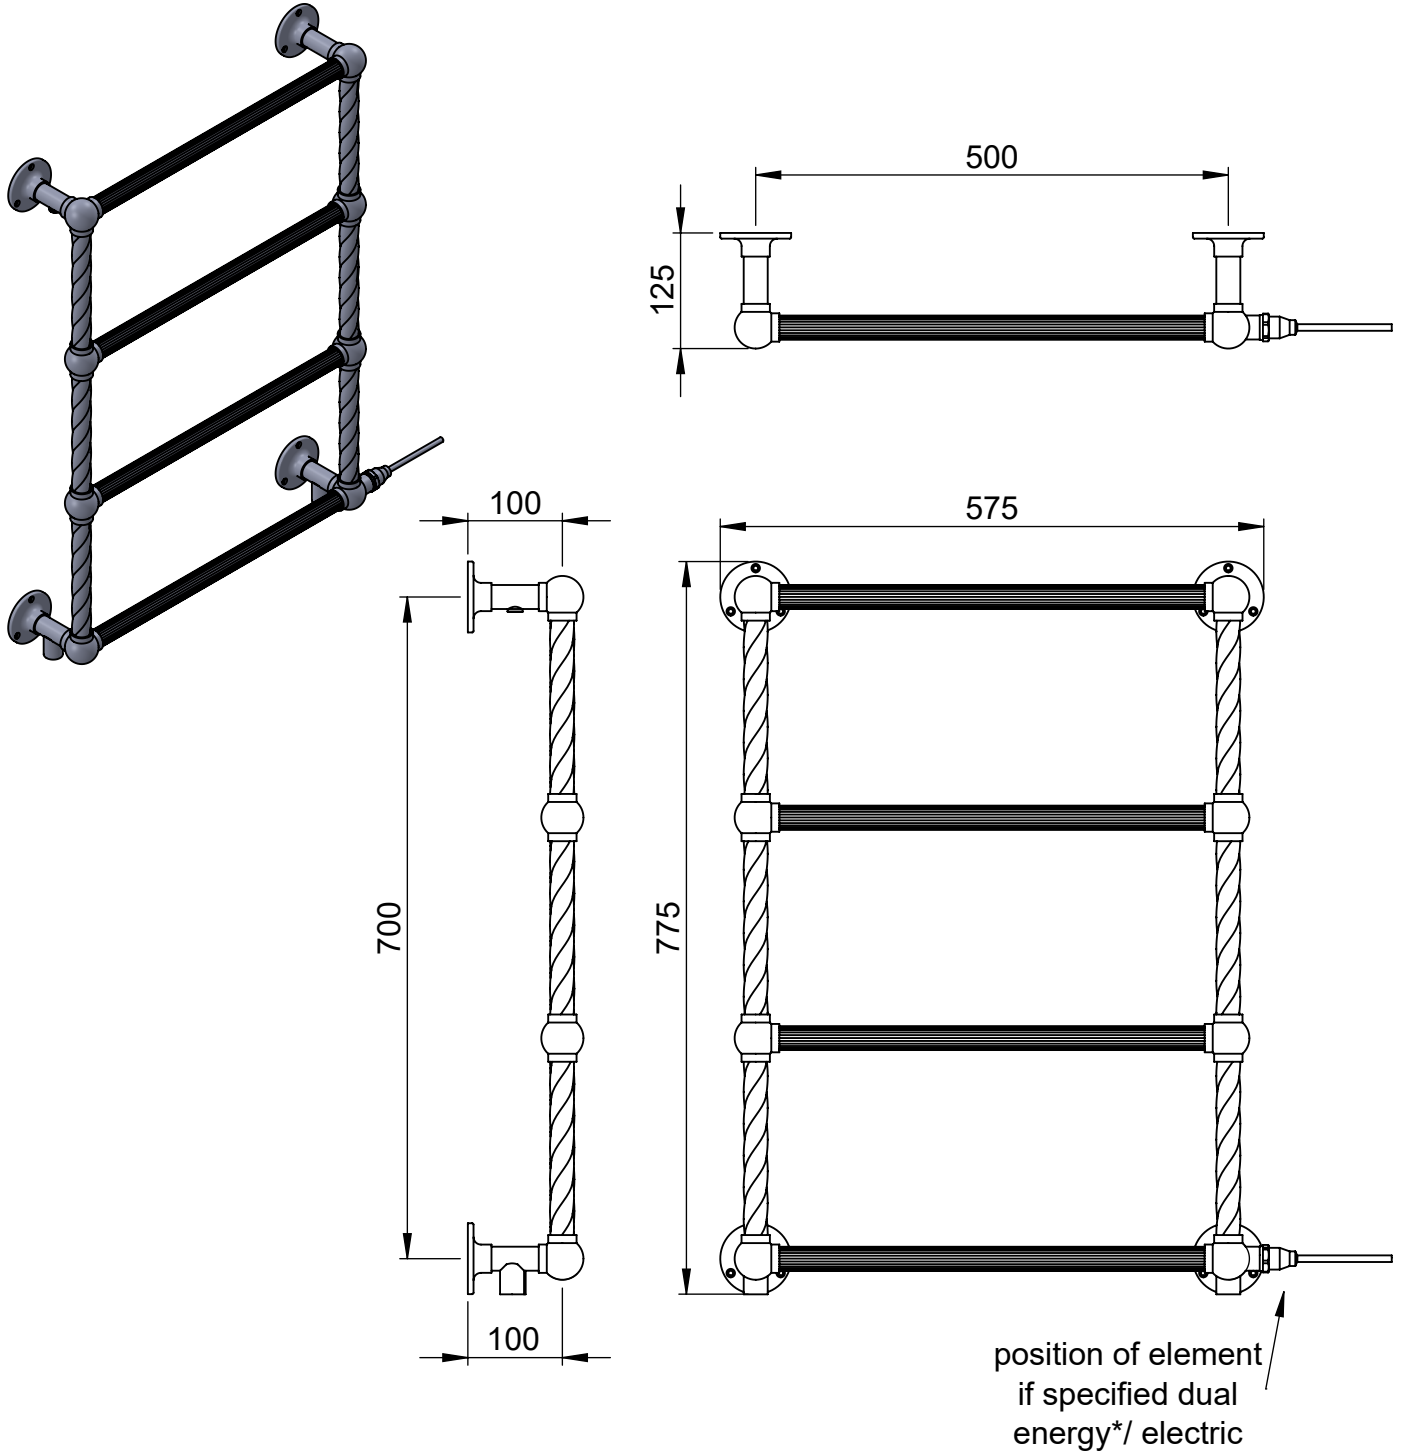

Colonnade 4 LG023A 775x475

Height: 775
Width: 475
Depth: 125
Weight HO: kg
EO: kg

Tube ϕ : 25.4
Pipe Centres: 400
Elec. element if specified: 100
Output @ 50°C Δ T Watts: 169
BTUs: 577

All dimensions in millimetres

Height: 775
Width: 575
Depth: 125
Weight HO: kg
EO: kg

Tube ϕ : 25.4
Pipe Centres: 500
Elec. element if specified: 100
Output @ 50°C Δ T Watts: 190
BTUs: 648

All dimensions in millimetres

Manufactured from ISO/CEN CuZn36As (BS CZ126) brass tube