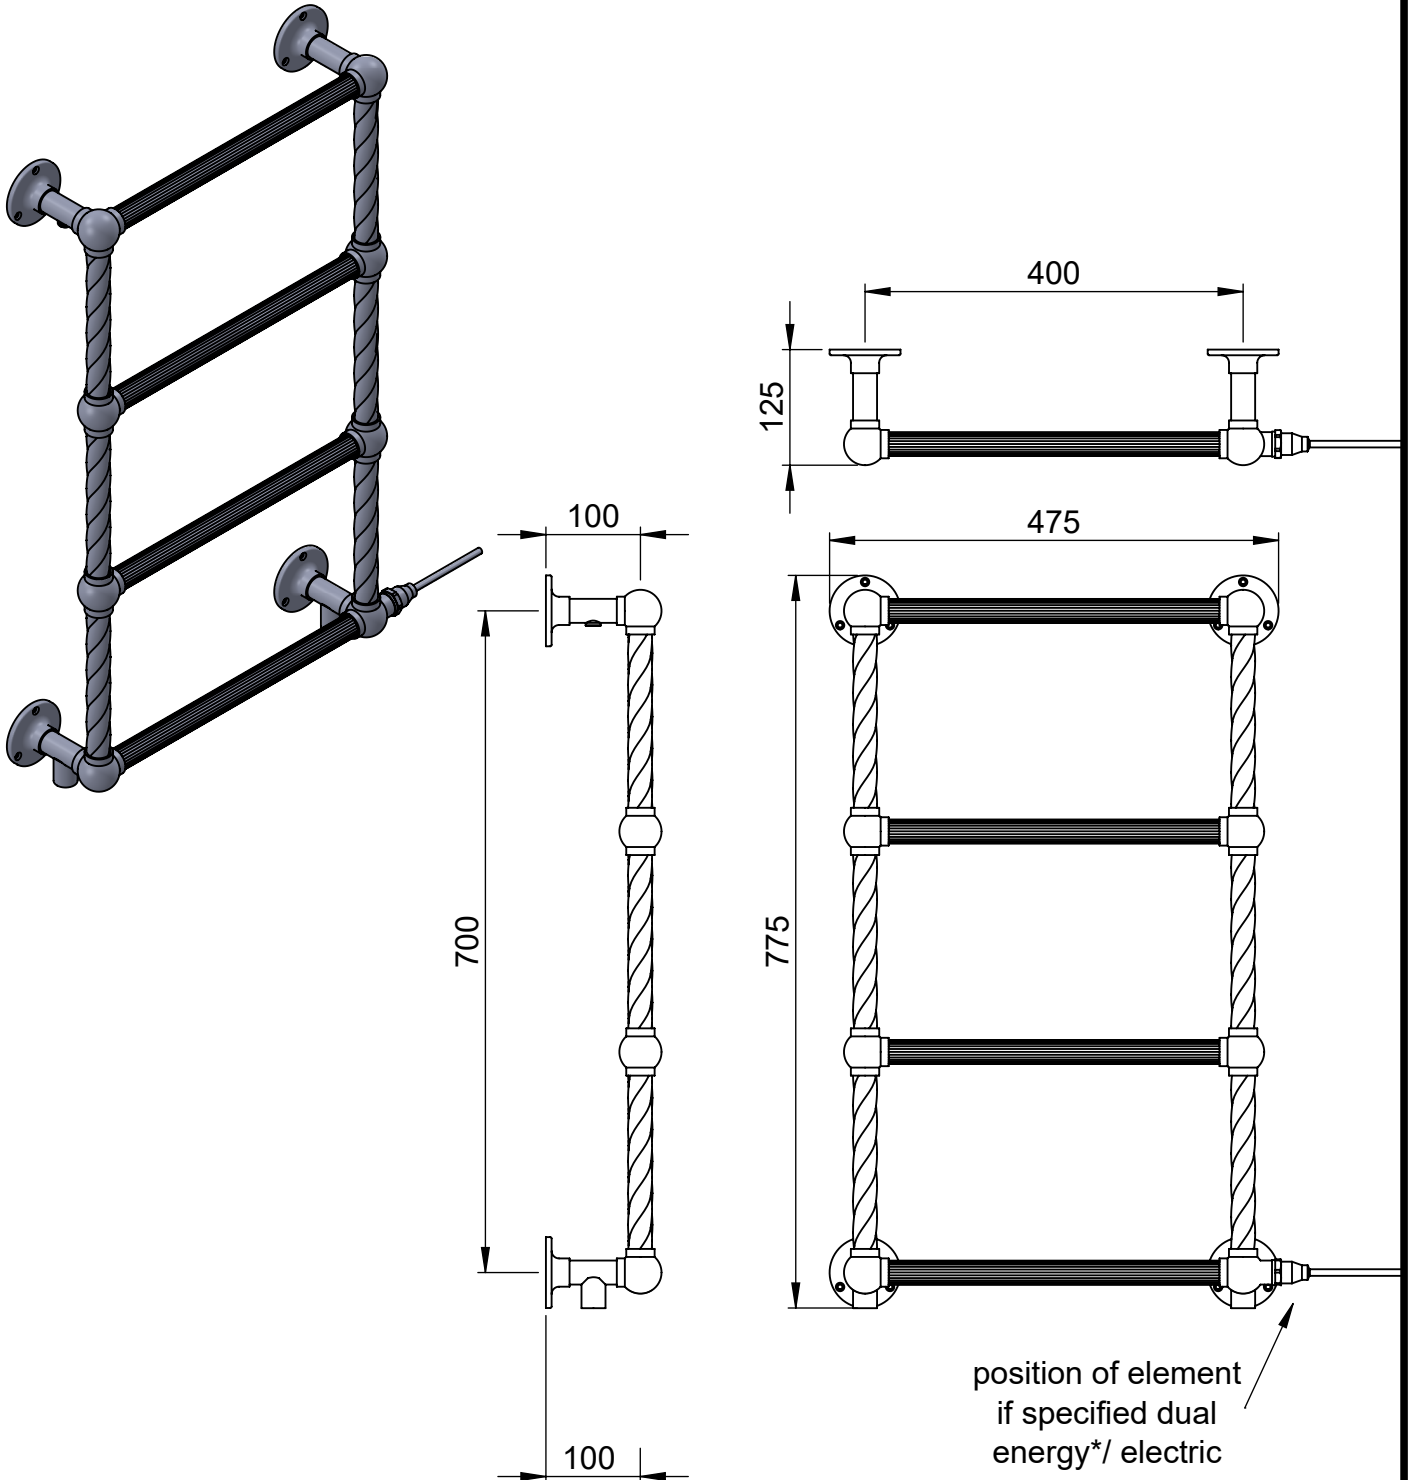

Colonnade 4 LG023A 775x475

Height: 775
Width: 475
Depth: 125
Weight HO: kg
EO: kg

Tube ϕ : 25.4
Pipe Centres: 400
Elec. element if specified: 100
Output @ 50°C Δ T Watts: 169
BTUs: 577

All dimensions in millimetres

Manufactured from ISO/CEN CuZn36As (BS CZ126) brass tube

Vogue UK Ltd. reserve the right to alter specifications without prior notice.
ALL MEASUREMENTS ARE NOMINAL DIMENSIONS ONLY, AND ARE NOT BINDING.

Height: 775
Width: 575
Depth: 125
Weight HO: kg
EO: kg

Tube ϕ : 25.4
Pipe Centres: 500
Elec. element if specified: 100
Output @ 50°C Δ T Watts: 190
BTUs: 648

All dimensions in millimetres

Manufactured from ISO/CEN CuZn36As (BS CZ126) brass tube