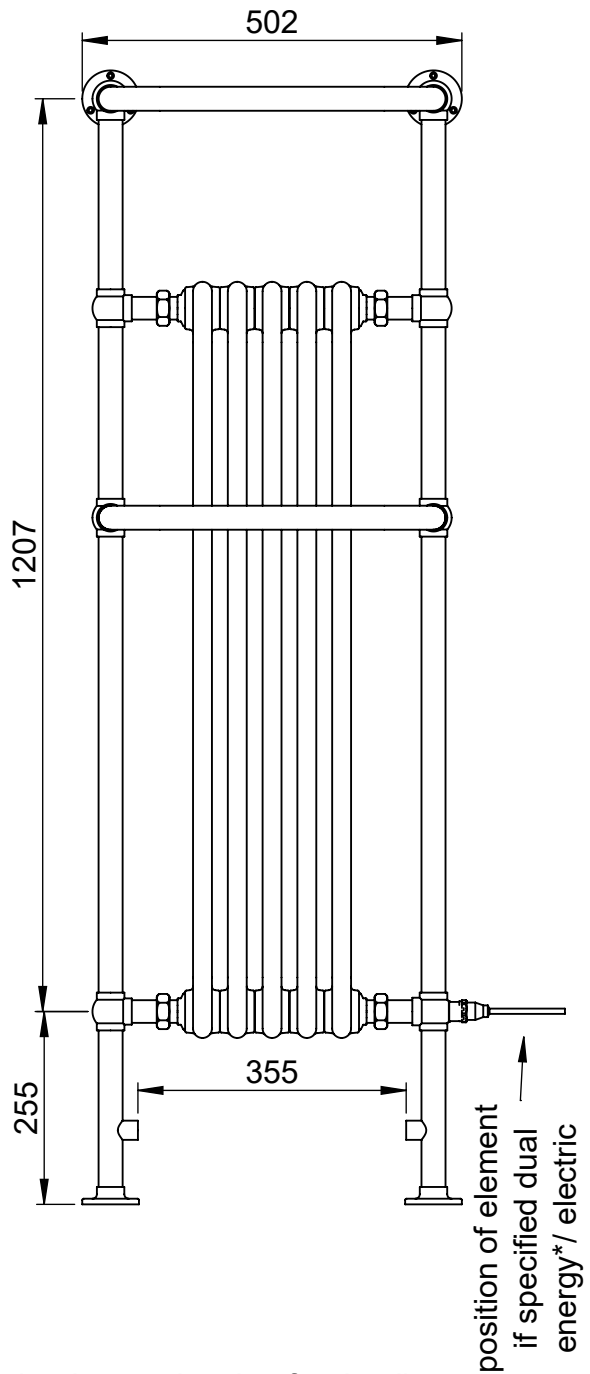

# Regency Tall LG013FW-MS 1500x500

Height: 1500  
Width: 500  
Depth: 250  
Weight HO: 14.5 kg  
EO: 24.5 kg

Tube  $\phi$ : 31.8  
Face-Face Connections: 343  
Elec. element if specified: 400  
Output @ 50°C  $\Delta$  T Watts: 815  
BTUs: 2781

Manufactured from Mild Steel

All dimensions in millimetres

SCALE 1:10

Vogue UK Ltd. reserve the right to alter specifications without prior notice.  
ALL MEASUREMENTS ARE NOMINAL DIMENSIONS ONLY, AND ARE NOT BINDING.

Elec. element if specified: 400

Output @ 50°C  $\Delta$  T Watts: 738

BTUs: 2518

All dimensions in millimetres

Manufactured from ISO/CEN CuZn36As (BS CZ126) brass tube

Vogue UK Ltd. reserve the right to alter specifications without prior notice.  
ALL MEASUREMENTS ARE NOMINAL DIMENSIONS ONLY, AND ARE NOT BINDING.

# Regency Tall OG007 1500x500

Height: 1500

Width: 500

Depth: 250

Weight HO: 14.5 kg

EO: 24.5 kg

Tube  $\phi$  : 31.8

Face-Face Connections: 343