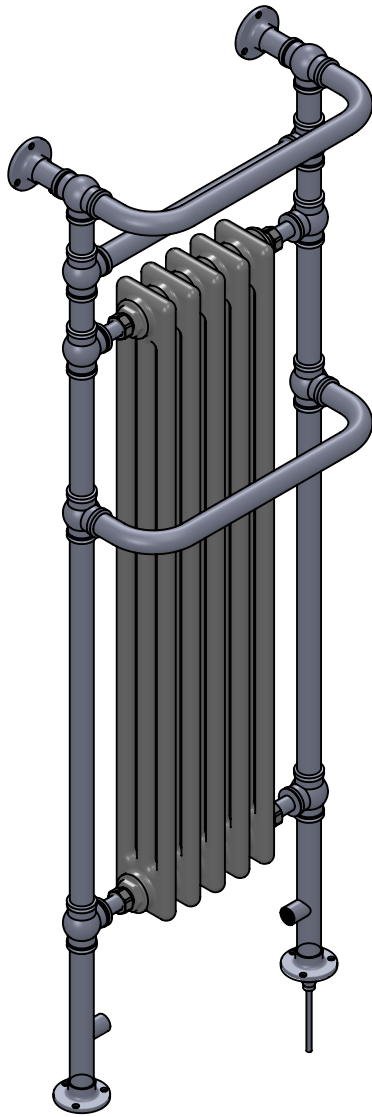

# Regency Tall LG013FW-MS 1500x500

Height: 1500  
Width: 500  
Depth: 250  
Weight HO: 14.5 kg  
EO: 24.5 kg

Tube  $\phi$ : 31.8  
Face-Face Connections: 343  
Elec. element if specified: 400  
Output @ 50°C  $\Delta$  T Watts: 815  
BTUs: 2781

Elec. element if specified: 400

Output @ 50°C  $\Delta$  T Watts: 738

BTUs: 2518

All dimensions in millimetres

Manufactured from ISO/CEN CuZn36As (BS CZ126) brass tube

Vogue UK Ltd. reserve the right to alter specifications without prior notice.  
ALL MEASUREMENTS ARE NOMINAL DIMENSIONS ONLY, AND ARE NOT BINDING.

# Regency Tall OG007 1500x500

Height: 1500

Width: 500

Depth: 250

Weight HO: 14.5 kg

EO: 24.5 kg

Tube  $\phi$  : 31.8

Face-Face Connections: 343

Elec. element if specified: 400

Output @ 50° C  $\Delta$  T Watts: 738

BTUs: 2518

All dimensions in millimetres

Manufactured from ISO/CEN CuZn36As (BS CZ126) brass tube

Vogue UK Ltd. reserve the right to alter specifications without prior notice.  
ALL MEASUREMENTS ARE NOMINAL DIMENSIONS ONLY, AND ARE NOT BINDING.