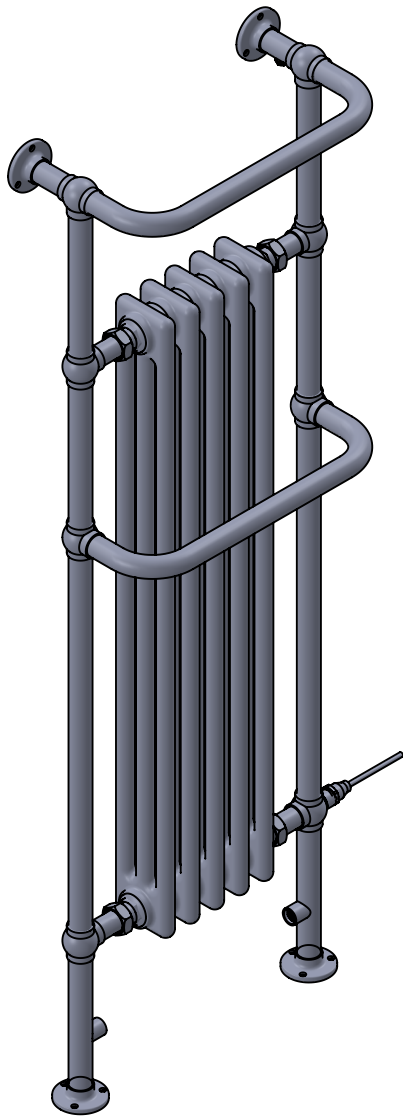

# Regency Tall LG013FW-MS 1500x500

Height: 1500  
Width: 500  
Depth: 250  
Weight HO: 14.5 kg  
EO: 24.5 kg

Tube  $\phi$ : 31.8  
Face-Face Connections: 343  
Elec. element if specified: 400  
Output @ 50°C  $\Delta$  T Watts: 815  
BTUs: 2781

Manufactured from Mild Steel

All dimensions in millimetres

SCALE 1:10

Vogue UK Ltd. reserve the right to alter specifications without prior notice.  
ALL MEASUREMENTS ARE NOMINAL DIMENSIONS ONLY, AND ARE NOT BINDING.

# Regency Tall LG013FW-BR 1500x500

Height: 1500

Width: 500

Depth: 250

Weight HO: 14.5 kg

EO: 24.5 kg

Tube  $\phi$ : 31.8

Face-Face Connections: 343

Elec. element if specified: 400

Output @ 50°C  $\Delta$  T Watts: 738

BTUs: 2518

All dimensions in millimetres

Manufactured from ISO/CEN CuZn36As (BS CZ126) brass tube

Vogue UK Ltd. reserve the right to alter specifications without prior notice.  
ALL MEASUREMENTS ARE NOMINAL DIMENSIONS ONLY, AND ARE NOT BINDING.