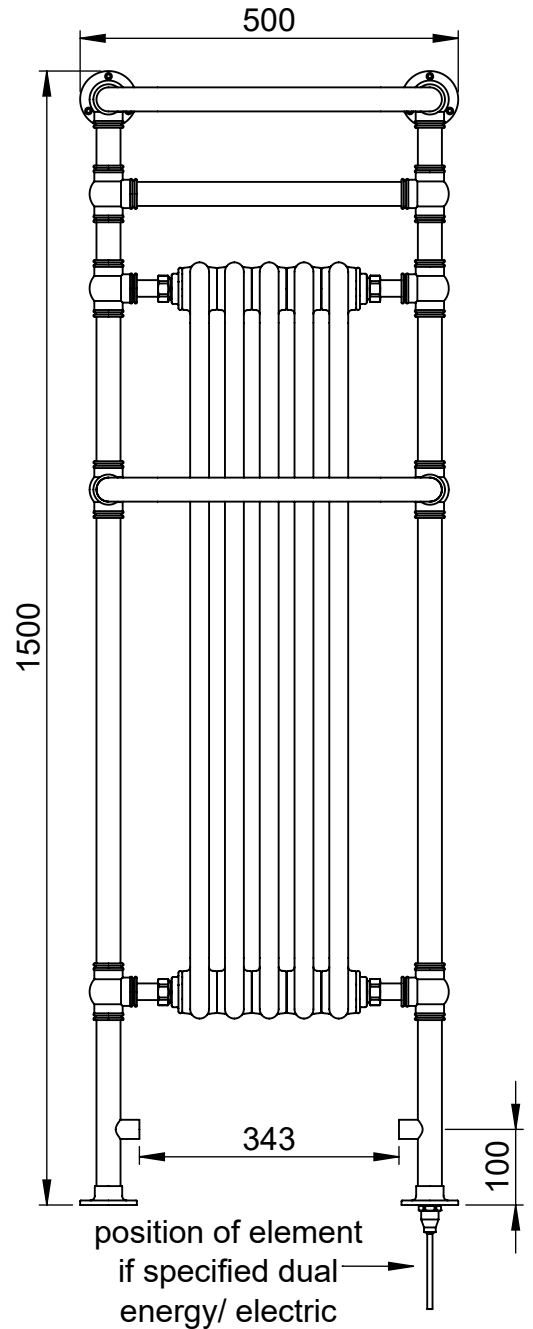

# Regency Tall LG013FW-MS 1500x500

Height: 1500  
Width: 500  
Depth: 250  
Weight HO: 14.5 kg  
EO: 24.5 kg

Tube  $\phi$ : 31.8  
Face-Face Connections: 343  
Elec. element if specified: 400  
Output @ 50°C  $\Delta$  T Watts: 815  
BTUs: 2781

Elec. element if specified: 400

Output @ 50°C  $\Delta$  T Watts: 738

BTUs: 2518

All dimensions in millimetres

Manufactured from ISO/CEN CuZn36As (BS CZ126) brass tube

Vogue UK Ltd. reserve the right to alter specifications without prior notice.  
ALL MEASUREMENTS ARE NOMINAL DIMENSIONS ONLY, AND ARE NOT BINDING.

# Regency Tall OG007 1500x500

Height: 1500

Width: 500

Depth: 250

Weight HO: 14.5 kg

EO: 24.5 kg

Tube  $\phi$  : 31.8

Face-Face Connections: 343

Elec. element if specified: 400

Output @ 50° C  $\Delta$  T Watts: 738

BTUs: 2518

All dimensions in millimetres

Manufactured from ISO/CEN CuZn36As (BS CZ126) brass tube

Vogue UK Ltd. reserve the right to alter specifications without prior notice.  
ALL MEASUREMENTS ARE NOMINAL DIMENSIONS ONLY, AND ARE NOT BINDING.