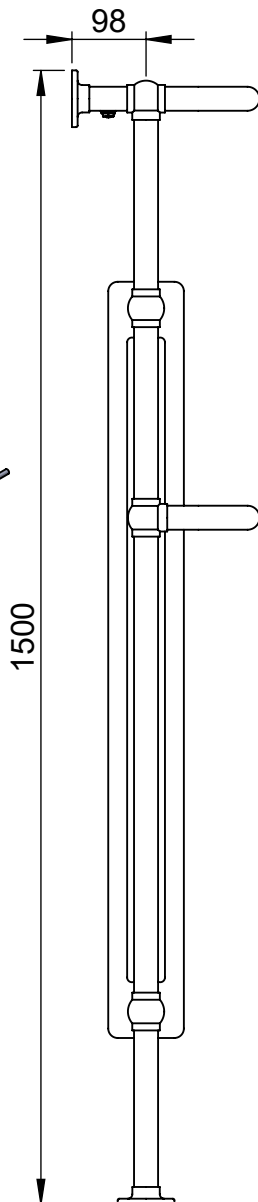

# Regency Tall LG013FW-MS 1500x500

Height: 1500  
Width: 500  
Depth: 250  
Weight HO: 14.5 kg  
EO: 24.5 kg

Tube  $\phi$ : 31.8  
Face-Face Connections: 343  
Elec. element if specified: 400  
Output @ 50°C  $\Delta$  T Watts: 815  
BTUs: 2781

Manufactured from Mild Steel

All dimensions in millimetres

SCALE 1:10

Vogue UK Ltd. reserve the right to alter specifications without prior notice.  
ALL MEASUREMENTS ARE NOMINAL DIMENSIONS ONLY, AND ARE NOT BINDING.

# Regency Tall LG013FW-BR 1500x500

Height: 1500

Width: 500

Depth: 250

Weight HO: 14.5 kg

EO: 24.5 kg

Tube  $\phi$ : 31.8

Face-Face Connections: 343

Elec. element if specified: 400

Output @ 50°C  $\Delta$  T Watts: 738

BTUs: 2518

All dimensions in millimetres

Manufactured from ISO/CEN CuZn36As (BS CZ126) brass tube

Vogue UK Ltd. reserve the right to alter specifications without prior notice.  
ALL MEASUREMENTS ARE NOMINAL DIMENSIONS ONLY, AND ARE NOT BINDING.