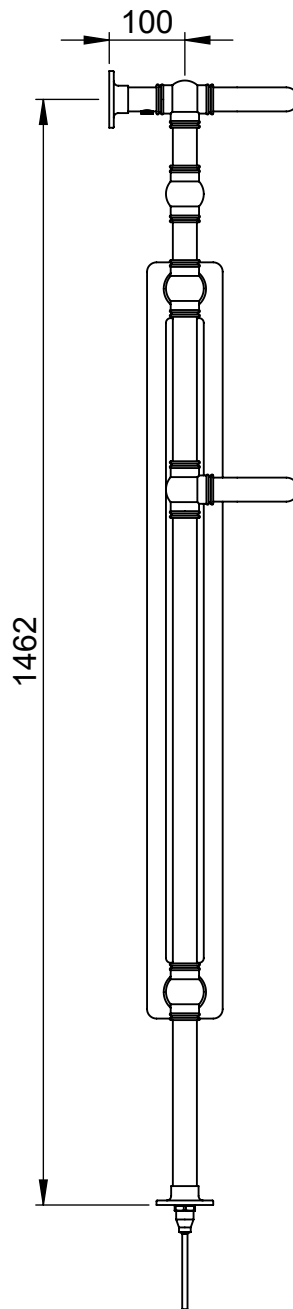

Regency Tall OG007 1500x500

Height: 1500

Width: 500

Depth: 250

Weight HO: 14.5 kg

EO: 24.5 kg

Tube ϕ : 31.8

Face-Face Connections: 343

Elec. element if specified: 400

Output @ 50° C Δ T Watts: 738

BTUs: 2518

All dimensions in millimetres

Manufactured from ISO/CEN CuZn36As (BS CZ126) brass tube

Vogue UK Ltd. reserve the right to alter specifications without prior notice.
ALL MEASUREMENTS ARE NOMINAL DIMENSIONS ONLY, AND ARE NOT BINDING.

SCALE 1:10

VOGUE UK
TOWEL WARMERS & RADIATORS

Strawberry Lane, Willenhall
West Midlands WV13 3RS
Tel: 01902 387000 Fax: 01902 387001
e-mail: sales@vogueuk.co.uk www.vogueuk.co.uk