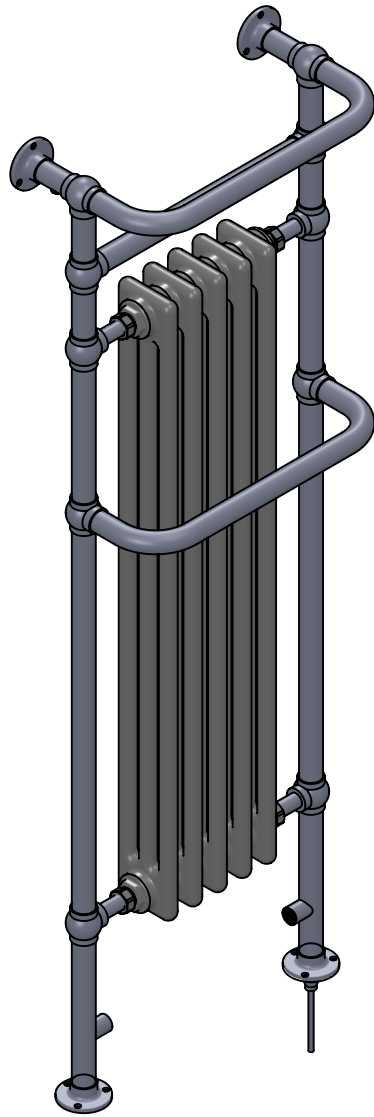

# Regency Tall LG013FW-MS 1500x500

Height: 1500  
Width: 500  
Depth: 250  
Weight HO: 14.5 kg  
EO: 24.5 kg

Tube  $\phi$ : 31.8  
Face-Face Connections: 343  
Elec. element if specified: 400  
Output @ 50°C  $\Delta$  T Watts: 815  
BTUs: 2781

Manufactured from Mild Steel

All dimensions in millimetres

SCALE 1:10

Vogue UK Ltd. reserve the right to alter specifications without prior notice.  
ALL MEASUREMENTS ARE NOMINAL DIMENSIONS ONLY, AND ARE NOT BINDING.

# Regency Tall LG013FW-BR 1500x500

Height: 1500

Width: 500

Depth: 250

Weight HO: 14.5 kg

EO: 24.5 kg

Tube  $\phi$ : 31.8

Face-Face Connections: 343

Elec. element if specified: 400

Output @ 50°C  $\Delta$  T Watts: 738

BTUs: 2518

All dimensions in millimetres

Manufactured from ISO/CEN CuZn36As (BS CZ126) brass tube

Vogue UK Ltd. reserve the right to alter specifications without prior notice.  
ALL MEASUREMENTS ARE NOMINAL DIMENSIONS ONLY, AND ARE NOT BINDING.