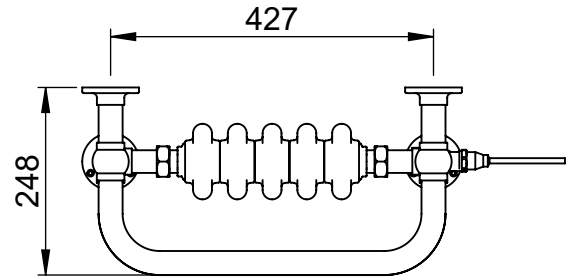

# Regency Tall LG013FW-MS 1500x500

Height: 1500  
Width: 500  
Depth: 250  
Weight HO: 14.5 kg  
EO: 24.5 kg

Tube  $\phi$ : 31.8  
Face-Face Connections: 343  
Elec. element if specified: 400  
Output @ 50°C  $\Delta$  T Watts: 815  
BTUs: 2781

Manufactured from Mild Steel

All dimensions in millimetres

SCALE 1:10

Vogue UK Ltd. reserve the right to alter specifications without prior notice.  
ALL MEASUREMENTS ARE NOMINAL DIMENSIONS ONLY, AND ARE NOT BINDING.

Elec. element if specified: 400

Output @ 50°C  $\Delta$  T Watts: 738

BTUs: 2518

All dimensions in millimetres

Manufactured from ISO/CEN CuZn36As (BS CZ126) brass tube

Vogue UK Ltd. reserve the right to alter specifications without prior notice.  
ALL MEASUREMENTS ARE NOMINAL DIMENSIONS ONLY, AND ARE NOT BINDING.

Elec. element if specified: 400

Output @ 50° C  $\Delta$  T Watts: 738

BTUs: 2518

All dimensions in millimetres

Manufactured from ISO/CEN CuZn36As (BS CZ126) brass tube

Vogue UK Ltd. reserve the right to alter specifications without prior notice.  
ALL MEASUREMENTS ARE NOMINAL DIMENSIONS ONLY, AND ARE NOT BINDING.