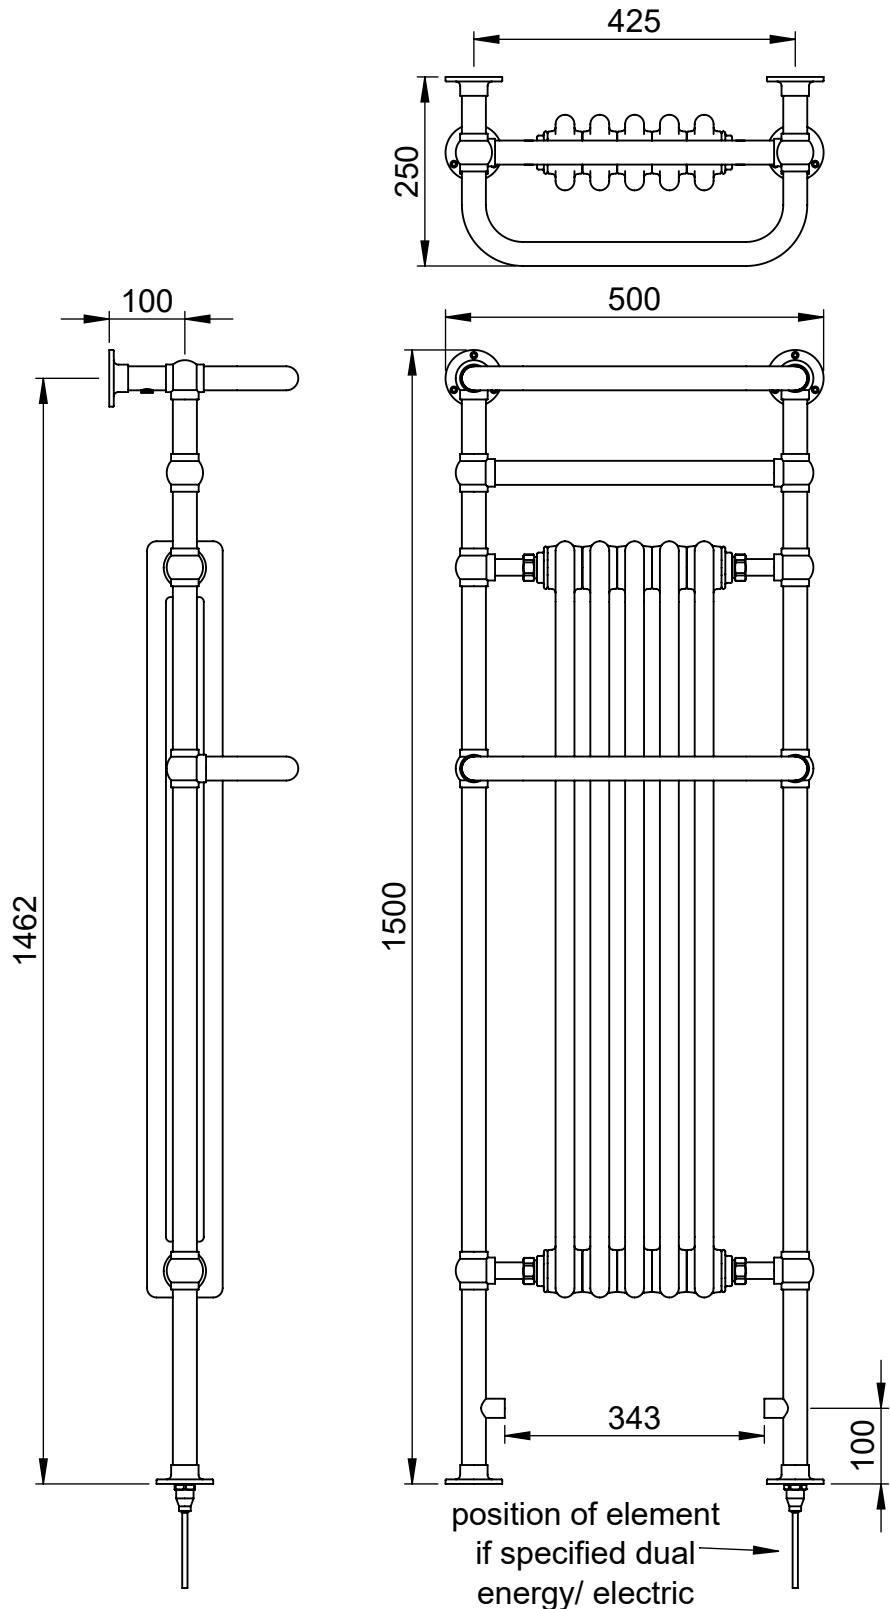

# Regency Tall LG013FW-MS 1500x500

Height: 1500  
Width: 500  
Depth: 250  
Weight HO: 14.5 kg  
EO: 24.5 kg

Tube  $\phi$ : 31.8  
Face-Face Connections: 343  
Elec. element if specified: 400  
Output @ 50°C  $\Delta$  T Watts: 815  
BTUs: 2781

# Regency Tall LG013FW-BR 1500x500

Height: 1500

Width: 500

Depth: 250

Weight HO: 14.5 kg

EO: 24.5 kg

Tube  $\phi$ : 31.8

Face-Face Connections: 343

Elec. element if specified: 400

Output @ 50°C  $\Delta$  T Watts: 738

BTUs: 2518

All dimensions in millimetres

Manufactured from ISO/CEN CuZn36As (BS CZ126) brass tube

Vogue UK Ltd. reserve the right to alter specifications without prior notice.  
ALL MEASUREMENTS ARE NOMINAL DIMENSIONS ONLY, AND ARE NOT BINDING.

# Regency Tall OG007 1500x500

Height: 1500

Width: 500

Depth: 250

Weight HO: 14.5 kg

EO: 24.5 kg

Tube  $\phi$  : 31.8

Face-Face Connections: 343