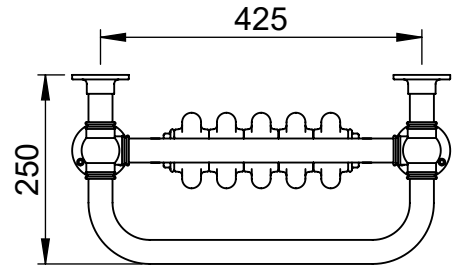

Elec. element if specified: 400

Output @ 50°C  $\Delta$  T Watts: 738

BTUs: 2518

All dimensions in millimetres

Manufactured from ISO/CEN CuZn36As (BS CZ126) brass tube

Vogue UK Ltd. reserve the right to alter specifications without prior notice.  
ALL MEASUREMENTS ARE NOMINAL DIMENSIONS ONLY, AND ARE NOT BINDING.

# Regency Tall OG007 1500x500

Height: 1500

Width: 500

Depth: 250

Weight HO: 14.5 kg

EO: 24.5 kg

Tube  $\phi$  : 31.8

Face-Face Connections: 343

Elec. element if specified: 400

Output @ 50° C  $\Delta$  T Watts: 738

BTUs: 2518

All dimensions in millimetres

Manufactured from ISO/CEN CuZn36As (BS CZ126) brass tube

Vogue UK Ltd. reserve the right to alter specifications without prior notice.  
ALL MEASUREMENTS ARE NOMINAL DIMENSIONS ONLY, AND ARE NOT BINDING.