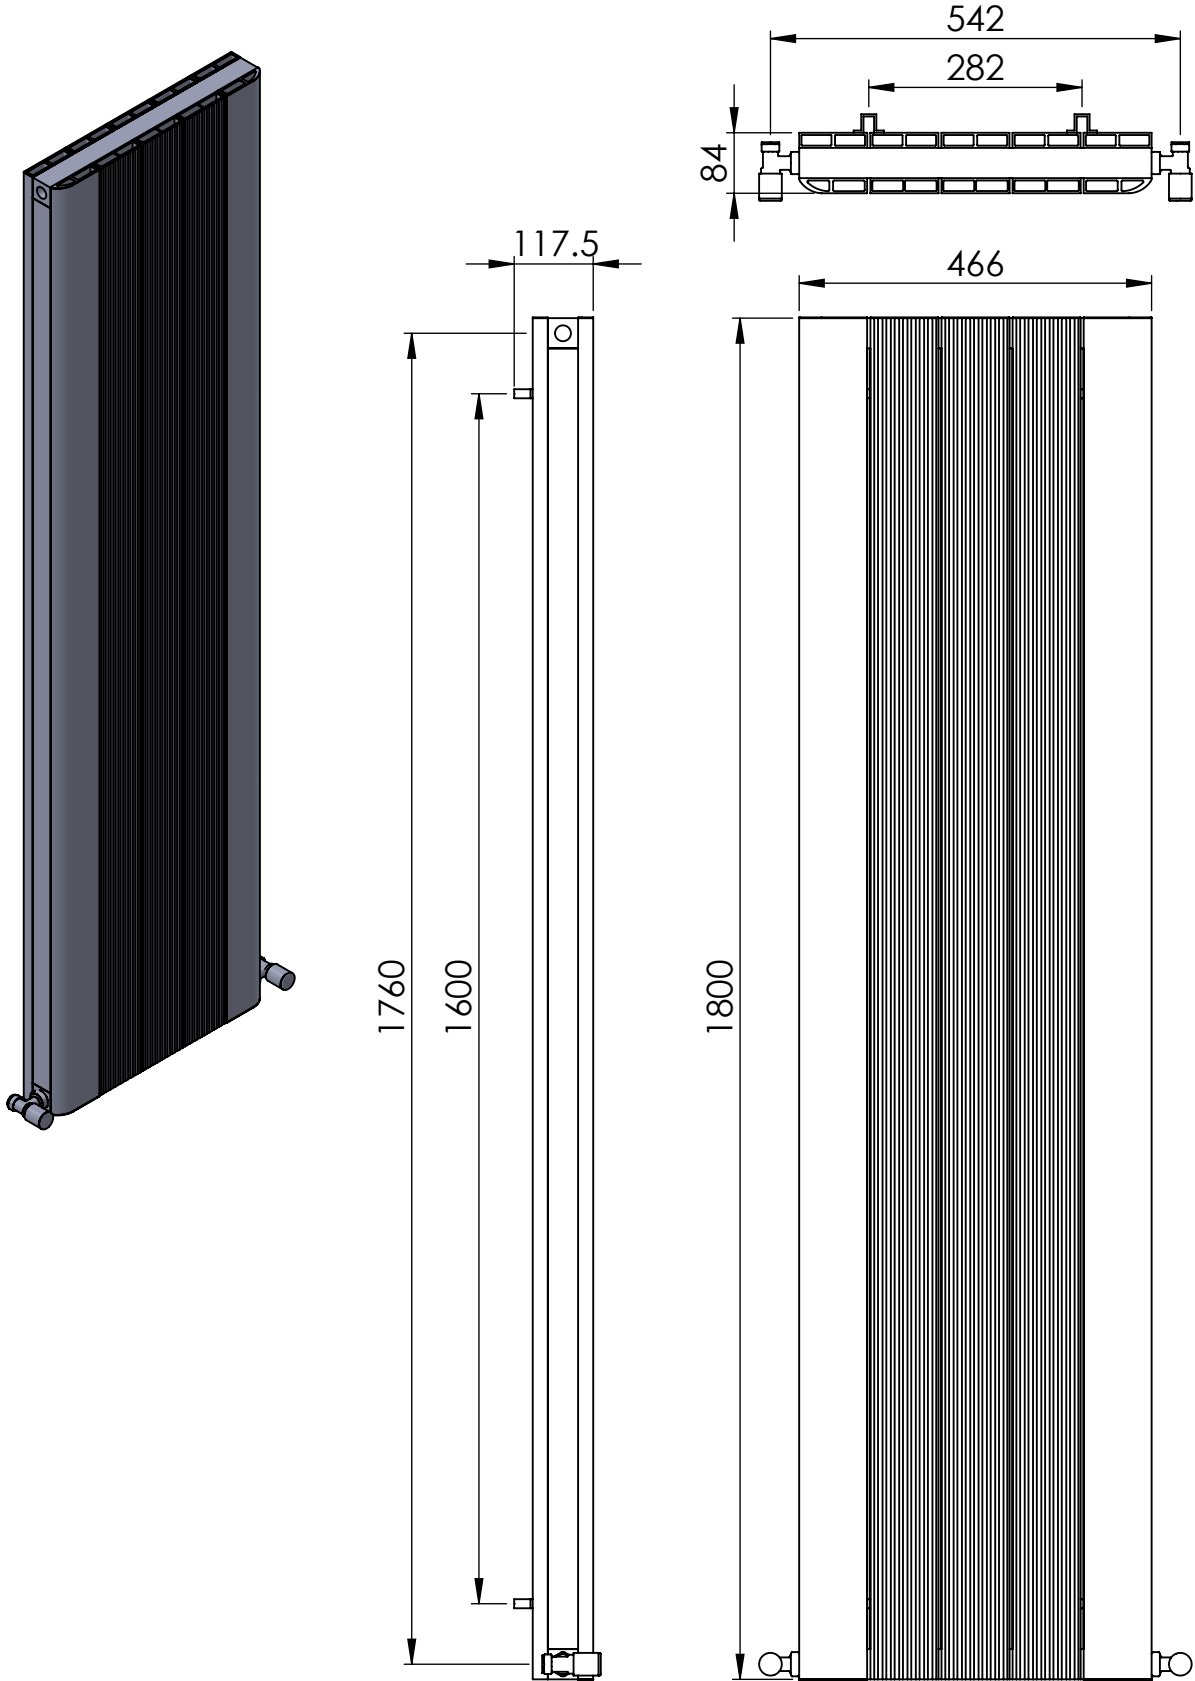

# ASTUTE AL DR035DP 1800x372

Height: 1800  
Width: 372  
Depth: 117.5  
Weight HO: kg  
EO: kg

Tube  $\phi$ : NA  
End to End Connections: 372  
Elec. element if specified: NA  
Output @ 50°C  $\Delta$  T Watts: 1916  
BTUs: 6538

Manufactured from ALUMINIUM

All dimensions in millimetres

SCALE 1:20

Vogue UK Ltd. reserve the right to alter specifications without prior notice.  
ALL MEASUREMENTS ARE NOMINAL DIMENSIONS ONLY, AND ARE NOT BINDING.

# ASTUTE AL DR035DP 1800x466

Height: 1800  
Width: 466  
Depth: 117.5  
Weight HO: kg  
EO: kg

Tube  $\phi$ : NA  
End to End Connections: 466  
Elec. element if specified: NA  
Output @ 50°C  $\Delta$  T Watts: 2348  
BTUs: 8010