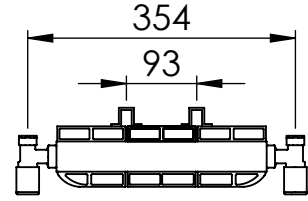

# ASTUTE AL DR035 1800x470

Height: 1800  
Width: 470  
Depth: 76.5  
Weight HO: kg  
EO: kg

Tube  $\phi$  : NA  
End to End Connections: 470  
Elec. element if specified: NA  
Output @ 50° C  $\Delta$  T Watts: 1405  
BTUs: 4794

Manufactured from ALUMINIUM

SCALE 1:20

All dimensions in millimetres

Vogue UK Ltd. reserve the right to alter specifications without prior notice.  
ALL MEASUREMENTS ARE NOMINAL DIMENSIONS ONLY, AND ARE NOT BINDING.

# ASTUTE AL DR035DP 1800x278

Height: 1800  
Width: 278  
Depth: 117.5  
Weight HO: kg  
EO: kg

Tube  $\phi$ : NA  
End to End Connections: 278  
Elec. element if specified: NA  
Output @ 50°C  $\Delta$  T Watts: 1441  
BTUs: 4915

Manufactured from ALUMINIUM

All dimensions in millimetres

SCALE 1:20

Vogue UK Ltd. reserve the right to alter specifications without prior notice.  
ALL MEASUREMENTS ARE NOMINAL DIMENSIONS ONLY, AND ARE NOT BINDING.