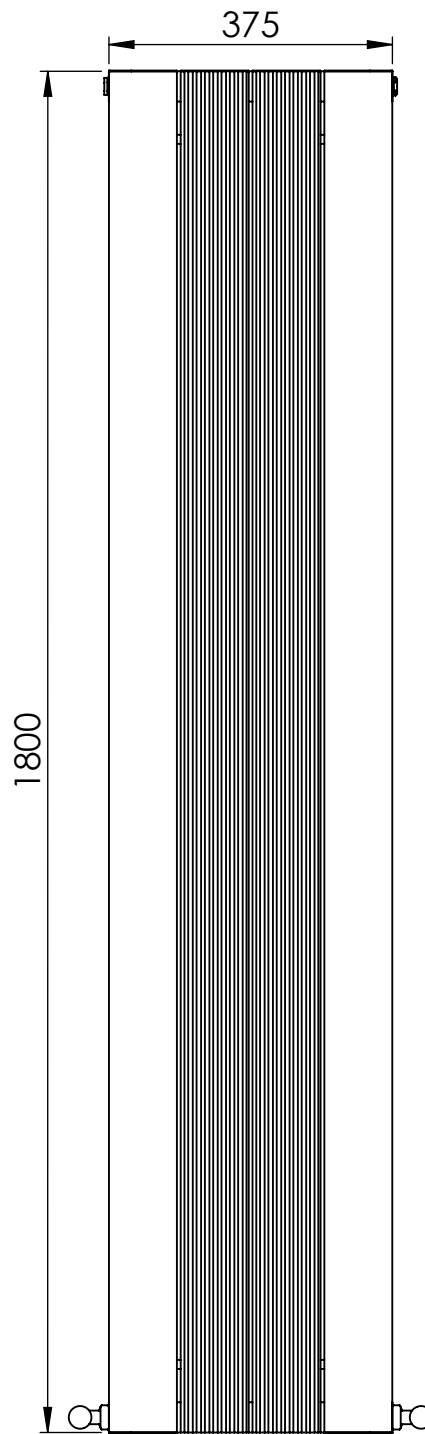

# ASTUTE AL DR035 1800x280

Height: 1800  
Width: 280  
Depth: 76.5  
Weight HO: kg  
EO: kg

Tube  $\phi$ : NA  
End to End Connections: 280  
Elec. element if specified: NA  
Output @ 50° C  $\Delta$  T Watts: 843  
BTUs: 2876

Manufactured from ALUMINIUM

All dimensions in millimetres

SCALE 1:20

Vogue UK Ltd. reserve the right to alter specifications without prior notice.  
ALL MEASUREMENTS ARE NOMINAL DIMENSIONS ONLY, AND ARE NOT BINDING.

# ASTUTE AL DR035 1800x375

Height: 1800  
Width: 375  
Depth: 76.5  
Weight HO: kg  
EO: kg

Tube  $\phi$ : NA  
End to End Connections: 375  
Elec. element if specified: NA  
Output @ 50°C  $\Delta$  T Watts: 1124  
BTUs: 3835