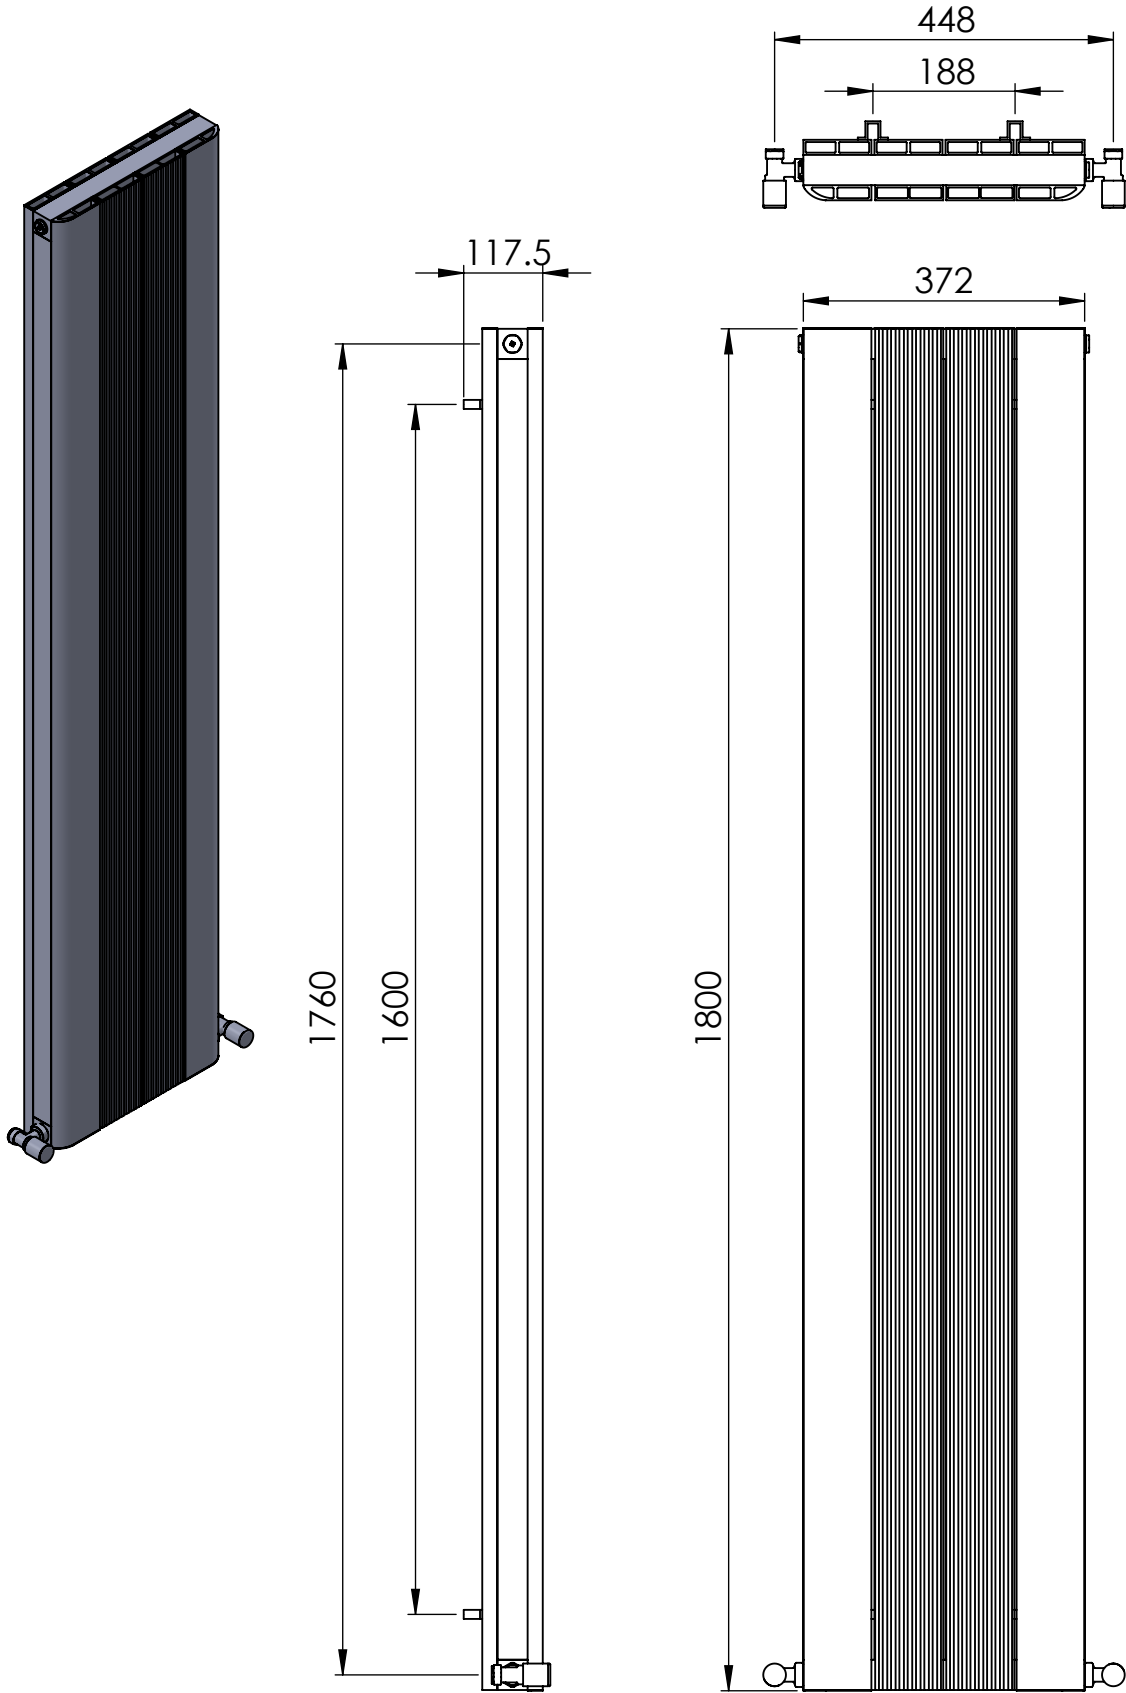

# ASTUTE AL DR035DP 1800x278

Height: 1800  
Width: 278  
Depth: 117.5  
Weight HO: kg  
EO: kg

Tube  $\phi$ : NA  
End to End Connections: 278  
Elec. element if specified: NA  
Output @ 50°C  $\Delta$  T Watts: 1441  
BTUs: 4915

# ASTUTE AL DR035DP 1800x372

Height: 1800  
Width: 372  
Depth: 117.5  
Weight HO: kg  
EO: kg

Tube  $\phi$ : NA  
End to End Connections: 372  
Elec. element if specified: NA  
Output @ 50°C  $\Delta$  T Watts: 1916  
BTUs: 6538

Manufactured from ALUMINIUM

All dimensions in millimetres

SCALE 1:20

Vogue UK Ltd. reserve the right to alter specifications without prior notice.  
ALL MEASUREMENTS ARE NOMINAL DIMENSIONS ONLY, AND ARE NOT BINDING.

# ASTUTE AL DR035DP 1800x466

Height: 1800  
Width: 466  
Depth: 117.5  
Weight HO: kg  
EO: kg

Tube  $\phi$ : NA  
End to End Connections: 466  
Elec. element if specified: NA  
Output @ 50°C  $\Delta$  T Watts: 2348  
BTUs: 8010