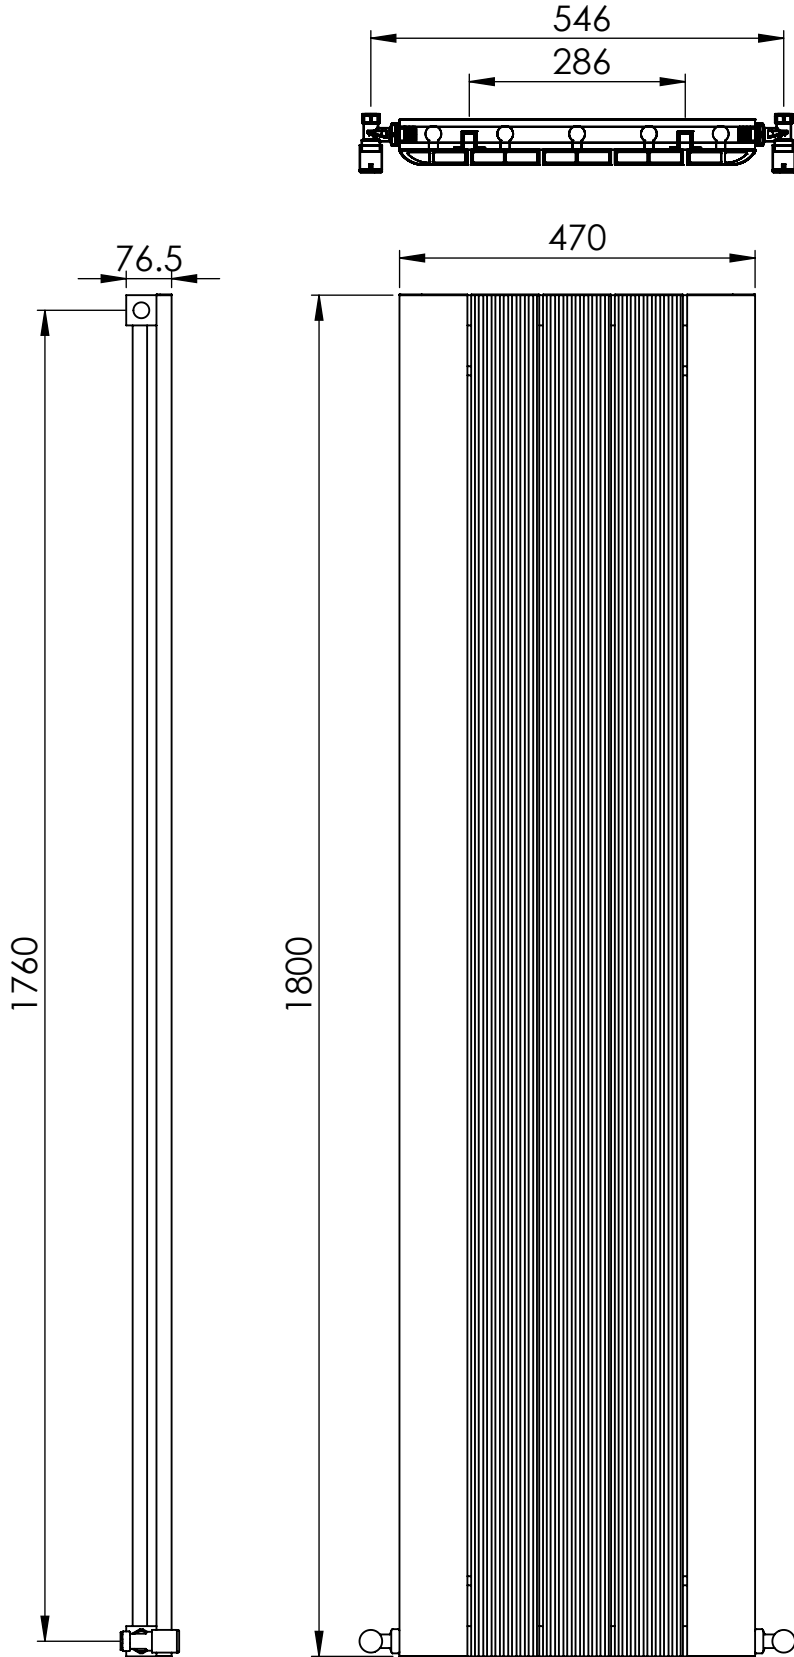

# ASTUTE AL DR035 1800x280

Height: 1800  
Width: 280  
Depth: 76.5  
Weight HO: kg  
EO: kg

Tube  $\phi$ : NA  
End to End Connections: 280  
Elec. element if specified: NA  
Output @ 50° C  $\Delta$  T Watts: 843  
BTUs: 2876

# ASTUTE AL DR035 1800x375

Height: 1800  
Width: 375  
Depth: 76.5  
Weight HO: kg  
EO: kg

Tube  $\phi$ : NA  
End to End Connections: 375  
Elec. element if specified: NA  
Output @ 50°C  $\Delta$  T Watts: 1124  
BTUs: 3835

# ASTUTE AL DR035 1800x470

Height: 1800  
Width: 470  
Depth: 76.5  
Weight HO: kg  
EO: kg

Tube  $\phi$  : NA  
End to End Connections: 470  
Elec. element if specified: NA  
Output @ 50° C  $\Delta$  T Watts: 1405  
BTUs: 4794

Manufactured from ALUMINIUM

SCALE 1:20

All dimensions in millimetres

Vogue UK Ltd. reserve the right to alter specifications without prior notice.  
ALL MEASUREMENTS ARE NOMINAL DIMENSIONS ONLY, AND ARE NOT BINDING.