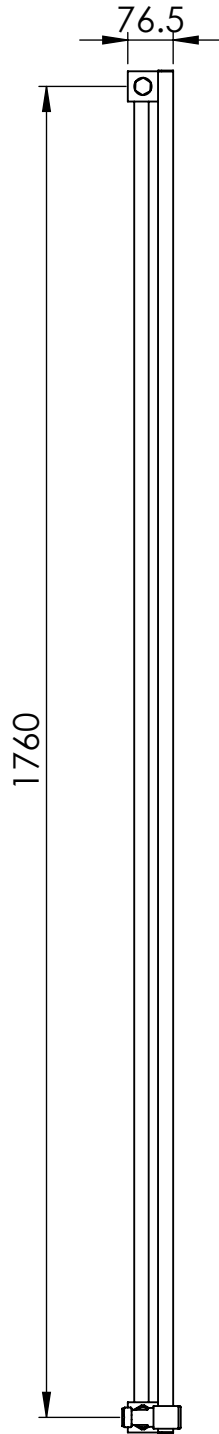

# ASTUTE AL DR035 1800x280

Height: 1800  
Width: 280  
Depth: 76.5  
Weight HO: kg  
EO: kg

Tube  $\phi$ : NA  
End to End Connections: 280  
Elec. element if specified: NA  
Output @ 50° C  $\Delta$  T Watts: 843  
BTUs: 2876

Manufactured from ALUMINIUM

All dimensions in millimetres

SCALE 1:20

Vogue UK Ltd. reserve the right to alter specifications without prior notice.  
ALL MEASUREMENTS ARE NOMINAL DIMENSIONS ONLY, AND ARE NOT BINDING.

# ASTUTE AL DR035 1800x375

Height: 1800  
Width: 375  
Depth: 76.5  
Weight HO: kg  
EO: kg

Tube  $\phi$ : NA  
End to End Connections: 375  
Elec. element if specified: NA  
Output @ 50°C  $\Delta$  T Watts: 1124  
BTUs: 3835