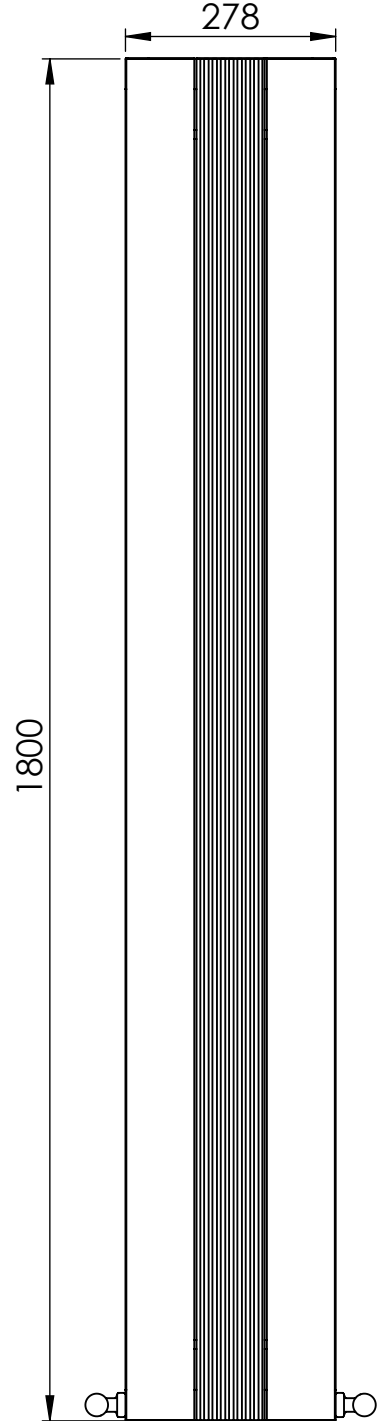

ASTUTE AL DR035DP 1800x278

Height: 1800
Width: 278
Depth: 117.5
Weight HO: kg
EO: kg

Tube ϕ : NA
End to End Connections: 278
Elec. element if specified: NA
Output @ 50°C Δ T Watts: 1441
BTUs: 4915

Manufactured from ALUMINIUM

All dimensions in millimetres

SCALE 1:20

Vogue UK Ltd. reserve the right to alter specifications without prior notice.
ALL MEASUREMENTS ARE NOMINAL DIMENSIONS ONLY, AND ARE NOT BINDING.

VOGUE UK
TOWEL WARMERS & RADIATORS

Strawberry Lane, Willenhall
West Midlands WV13 3RS
Tel: 01902 387000 Fax: 01902 387001
e-mail: sales@vogueuk.co.uk www.vogueuk.co.uk