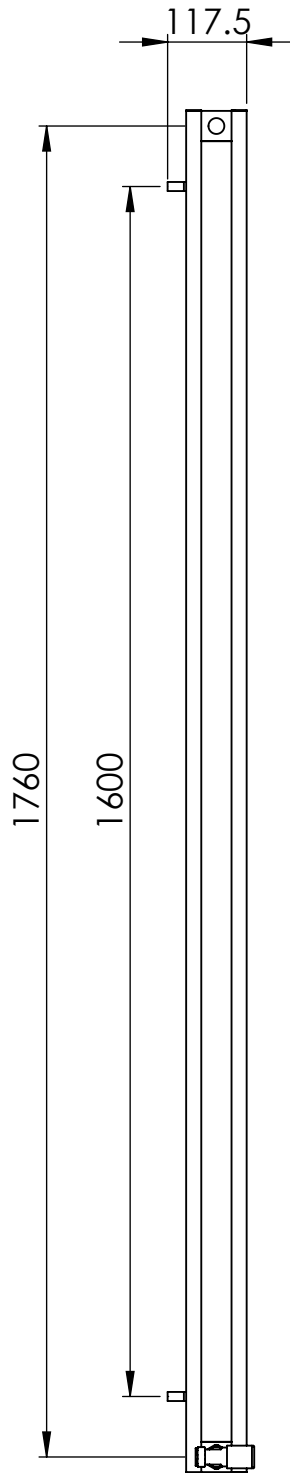

ASTUTE AL DR035DP 1800x278

Height: 1800
Width: 278
Depth: 117.5
Weight HO: kg
EO: kg

Tube ϕ : NA
End to End Connections: 278
Elec. element if specified: NA
Output @ 50°C Δ T Watts: 1441
BTUs: 4915

Manufactured from ALUMINIUM

All dimensions in millimetres

SCALE 1:20

Vogue UK Ltd. reserve the right to alter specifications without prior notice.
ALL MEASUREMENTS ARE NOMINAL DIMENSIONS ONLY, AND ARE NOT BINDING.

VOGUE UK
TOWEL WARMERS & RADIATORS

Strawberry Lane, Willenhall
West Midlands WV13 3RS
Tel: 01902 387000 Fax: 01902 387001
e-mail: sales@vogueuk.co.uk www.vogueuk.co.uk