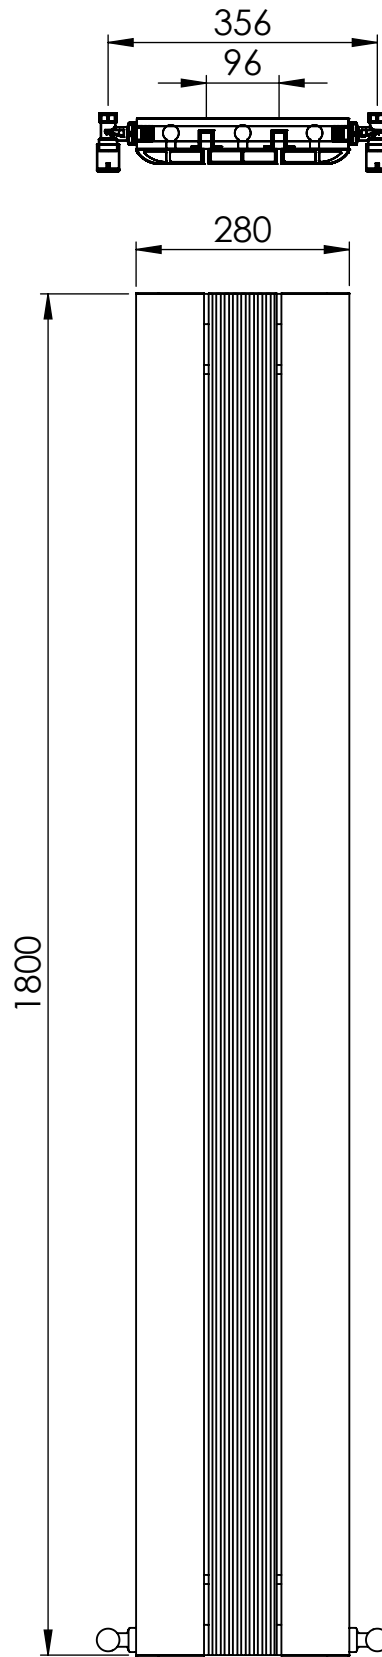

# ASTUTE AL DR035 1800x280

Height: 1800  
Width: 280  
Depth: 76.5  
Weight HO: kg  
EO: kg

Tube  $\phi$ : NA  
End to End Connections: 280  
Elec. element if specified: NA  
Output @ 50° C  $\Delta$  T Watts: 843  
BTUs: 2876

Manufactured from ALUMINIUM

All dimensions in millimetres

SCALE 1:20

Vogue UK Ltd. reserve the right to alter specifications without prior notice.  
ALL MEASUREMENTS ARE NOMINAL DIMENSIONS ONLY, AND ARE NOT BINDING.

# ASTUTE AL DR035 1800x375

Height: 1800  
Width: 375  
Depth: 76.5  
Weight HO: kg  
EO: kg

Tube  $\phi$ : NA  
End to End Connections: 375  
Elec. element if specified: NA  
Output @ 50°C  $\Delta$  T Watts: 1124  
BTUs: 3835