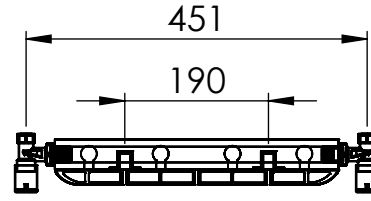

# ASTUTE AL DR035 1800x280

Height: 1800  
Width: 280  
Depth: 76.5  
Weight HO: kg  
EO: kg

Tube  $\phi$ : NA  
End to End Connections: 280  
Elec. element if specified: NA  
Output @ 50° C  $\Delta$  T Watts: 843  
BTUs: 2876

Manufactured from ALUMINIUM

All dimensions in millimetres

SCALE 1:20

Vogue UK Ltd. reserve the right to alter specifications without prior notice.  
ALL MEASUREMENTS ARE NOMINAL DIMENSIONS ONLY, AND ARE NOT BINDING.

# ASTUTE AL DR035 1800x375

Height: 1800  
Width: 375  
Depth: 76.5  
Weight HO: kg  
EO: kg

Tube  $\phi$ : NA  
End to End Connections: 375  
Elec. element if specified: NA  
Output @ 50°C  $\Delta$  T Watts: 1124  
BTUs: 3835