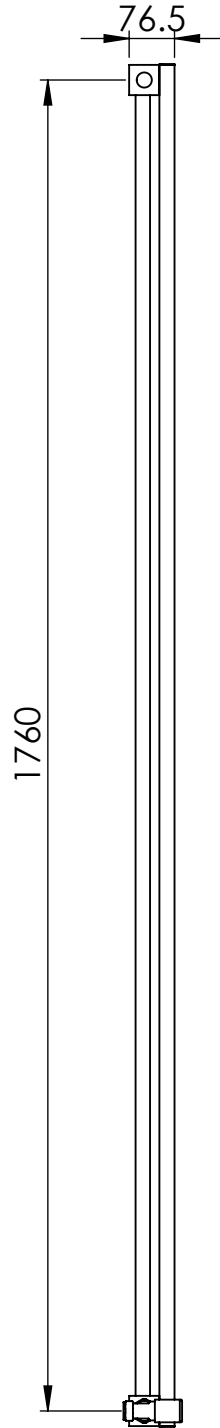

# ASTUTE AL DR035 1800x280

Height: 1800  
Width: 280  
Depth: 76.5  
Weight HO: kg  
EO: kg

Tube  $\phi$ : NA  
End to End Connections: 280  
Elec. element if specified: NA  
Output @ 50° C  $\Delta$  T Watts: 843  
BTUs: 2876

Manufactured from ALUMINIUM

All dimensions in millimetres

SCALE 1:20

Vogue UK Ltd. reserve the right to alter specifications without prior notice.  
ALL MEASUREMENTS ARE NOMINAL DIMENSIONS ONLY, AND ARE NOT BINDING.

# ASTUTE AL DR035 1800x375

Height: 1800  
Width: 375  
Depth: 76.5  
Weight HO: kg  
EO: kg

Tube  $\phi$ : NA  
End to End Connections: 375  
Elec. element if specified: NA  
Output @ 50°C  $\Delta$  T Watts: 1124  
BTUs: 3835